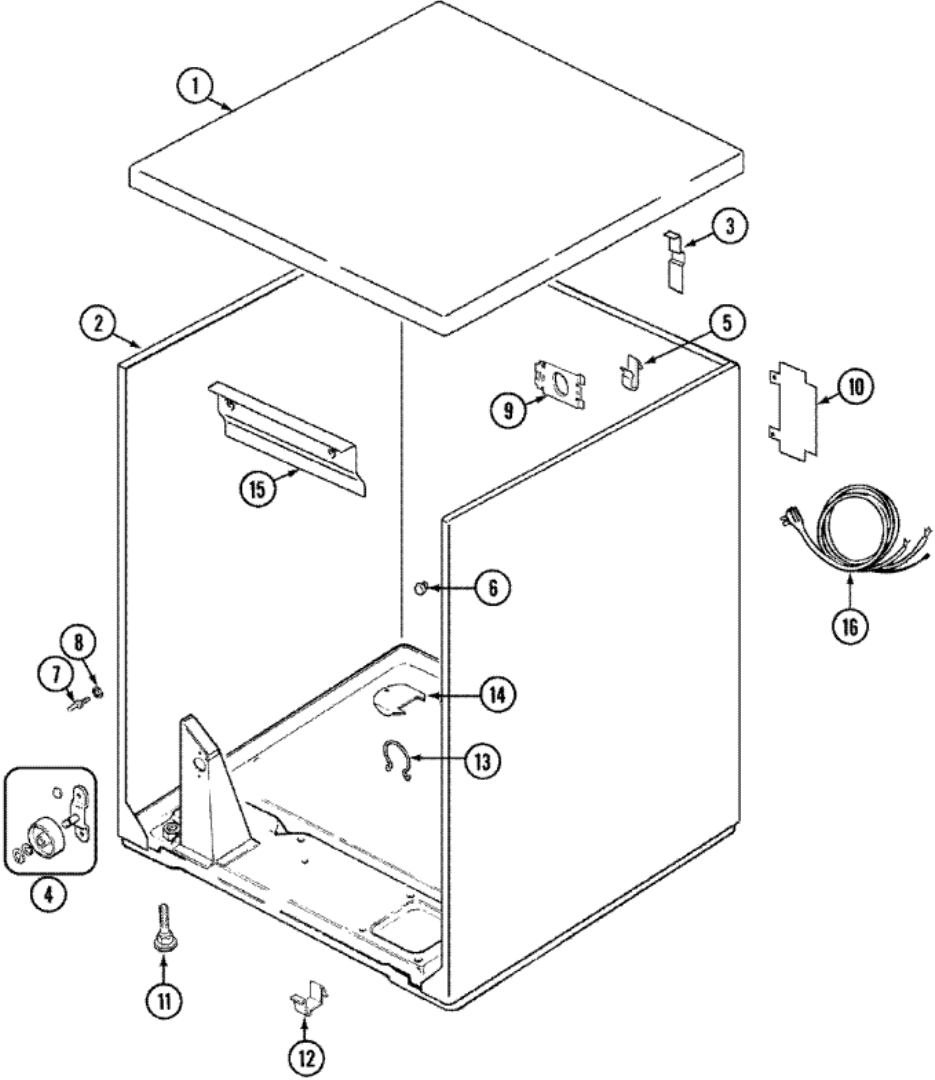

PYG3300AWW GABINETE

PYG3300AWW GABINETE

1	31001423	TOP, CABINET (WHT) (S/P)
2	31001714	CABINET & BASE ASM (WHT) (S/P)
3	63-5712	HINGE, CABINET TOP (S/P)
3	25-3092	SCREW (S/P)
4	LA1008	RR ROLLER KIT
4	LA1007	FRONT ROLLER KIT
5	25-3034	CLIP, WIRING (S/P)
6	33-2653	BUMPER, CABINET (S/P)
7	53-0643	PIN, LOCATOR (S/P)
8	311426	NUT, LOCATOR PIN (S/P)
8	53-0200	SLEEVE, LOCATOR PIN (S/P)
9	53-0135	SUPPORT, POWER CORD (S/P)
10	53-0284	COVER, TERMINAL (S/P)
10	25-7857	SCREW (S/P)
11	63-5519	LEG, LEVELING
12	53-0120	CLIP, FRONT PANEL
13	16515	CLIP, WIRING (S/P)
14	25-7741	SCREW (S/P)
16	31001547	CORD, POWER (S/P)

Distribuidor Autorizado

SurteRápido.com

Venta de Refacciones
Electrodomesticas

PYG3300AWW TABLERO

PYG3300AWW TABLERO

1	31001464	PANEL, CONTROL (S/P)
2	21001519	ENDCAP (WHT-LT) (S/P)
2	25-3092	SCREW (S/P)
3	21001523	ENDCAP (WHT-RT)
3	25-3092	SCREW (S/P)
4	31001397	BUZZER (S/P)
5	25-3092	SCREW (S/P)
5	31001447	SWITCH, TEMP. (4-POS.) (S/P)
5	31001483	RESISTOR ASSY. (S/P)
6	37001184	KNOB/SKIRT, TIMER (WHT)
7	31001193	PAD, SHIELD (S/P)
7	21001603	SHIELD, CONTROL (3 POS.) (S/P)
8	25-7851	SPEEDCLIP, END CAP TO TOP (S/P)
9	21001604	DESCONTINUADO
10	25-3092	SCREW (S/P)
10	21001527	SHIELD, REAR (BACK PANEL) (S/P)
10	25-3457	SCREW, SEMS (S/P)
11	25-3092	SCREW (S/P)
11	31001513	TIMER
12	21001525	KNOB, SELECTOR (WHT)
13	31001190	SWITCH, TWO POSITION ROTARY (S/P)
13	25-3092	SCREW (S/P)
15	12002417	WIRE KIT (HERRIN LAUNDRY) (S/P)