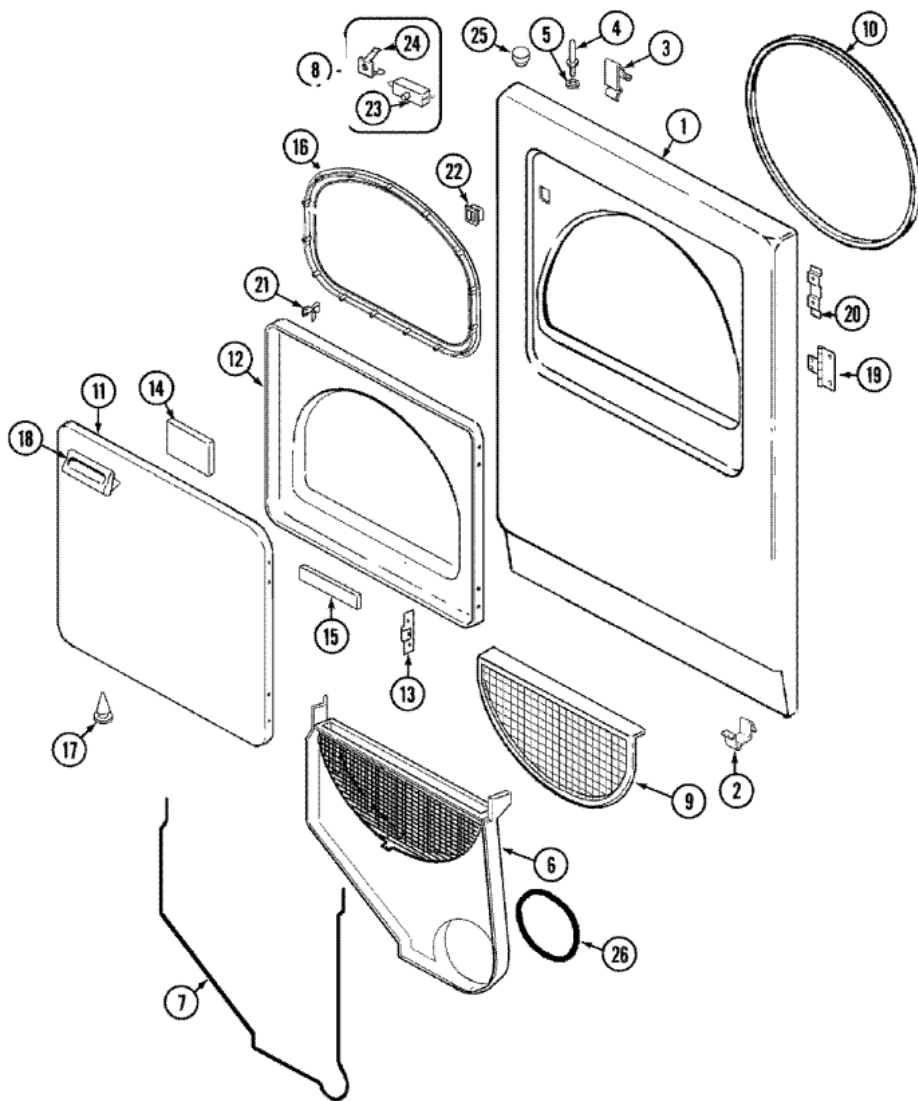

Distribuidor Autorizado

SurteRápido.com

Venta de Refacciones
Electrodomesticas

PYG3300AWW TABLERO

PYG3300AWW TABLERO

1	31001464	PANEL, CONTROL (S/P)
2	21001519	ENDCAP (WHT-LT) (S/P)
2	25-3092	SCREW (S/P)
3	21001523	ENDCAP (WHT-RT)
3	25-3092	SCREW (S/P)
4	31001397	BUZZER (S/P)
5	25-3092	SCREW (S/P)
5	31001447	SWITCH, TEMP. (4-POS.) (S/P)
5	31001483	RESISTOR ASSY. (S/P)
6	37001184	KNOB/SKIRT, TIMER (WHT)
7	31001193	PAD, SHIELD (S/P)
7	21001603	SHIELD, CONTROL (3 POS.) (S/P)
8	25-7851	SPEEDCLIP, END CAP TO TOP (S/P)
9	21001604	DESCONTINUADO
10	25-3092	SCREW (S/P)
10	21001527	SHIELD, REAR (BACK PANEL) (S/P)
10	25-3457	SCREW, SEMS (S/P)
11	25-3092	SCREW (S/P)
11	31001513	TIMER
12	21001525	KNOB, SELECTOR (WHT)
13	31001190	SWITCH, TWO POSITION ROTARY (S/P)
13	25-3092	SCREW (S/P)
15	12002417	WIRE KIT (HERRIN LAUNDRY) (S/P)

Distribuidor Autorizado

SurteRápido.com

Venta de Refacciones
Electrodomesticas

PYG330AWW PUERTA

PYG3300AWW PUERTA

1	31001771	PANEL KIT, FRONT (S/P)
2	53-0120	CLIP, FRONT PANEL
3	25-7220	CLIP, CABINET TOP (S/P)
4	53-0643	PIN, LOCATOR (S/P)
5	25-0224	NUT, LOCATOR PIN (S/P)
5	53-0200	SLEEVE, LOCATOR PIN (S/P)
6	25-7810	SCREW 8-18X1/2 TRUSS H (S/P)
6	12001324	DUCT KIT, COLLECTOR
7	53-0204	SEAL (S/P)
8	LA-1005	SWITCH KIT (INCL. 23 & 24)
9	53-0918	FILTER, LINT
10	53-0281	SEAL ASSY (WHITE)
11	53-0154	PANEL, OUTER DOOR (WHT) (S/P)
11	25-7770	SCREW, OUTER TO INNER DOOR (S/P)
12	53-0912	PANEL, INNER DOOR (WHT) (S/P)
13	53-0119	CLIP, HINGE (S/P)
14	53-1490	DOOR PAD (S/P)
14	21001281	DAMPER, SOUND PAD (S/P)
15	53-1491	DOOR PAD (S/P)
16	53-0648	DOOR SEAL
17	25-7889	PLUG BUTTON (S/P)
18	53-0927	HANDLE, DOOR (WHT) (S/P)
18	25-7810	SCREW 8-18X1/2 TRUSS H (S/P)
19	25-7809	SCREW, No.6-20 1/2 FLTHD TORX (S/P)
19	53-1492	HINGE, DRYER DOOR (S/P)
20	53-0121	TWIN NUT (S/P)
21	LA-1003	DOOR CATCH KIT (INCL. 21 & 22)
22	LA-1003	CATCH, DOOR
23	53-0148	SWITCH, DOOR (S/P)
24	31001319	CLIP, SWITCH (S/P)
25	33-2653	BUMPER, CABINET (S/P)
26	53-0203	SEAL, BLOWER HOUSING