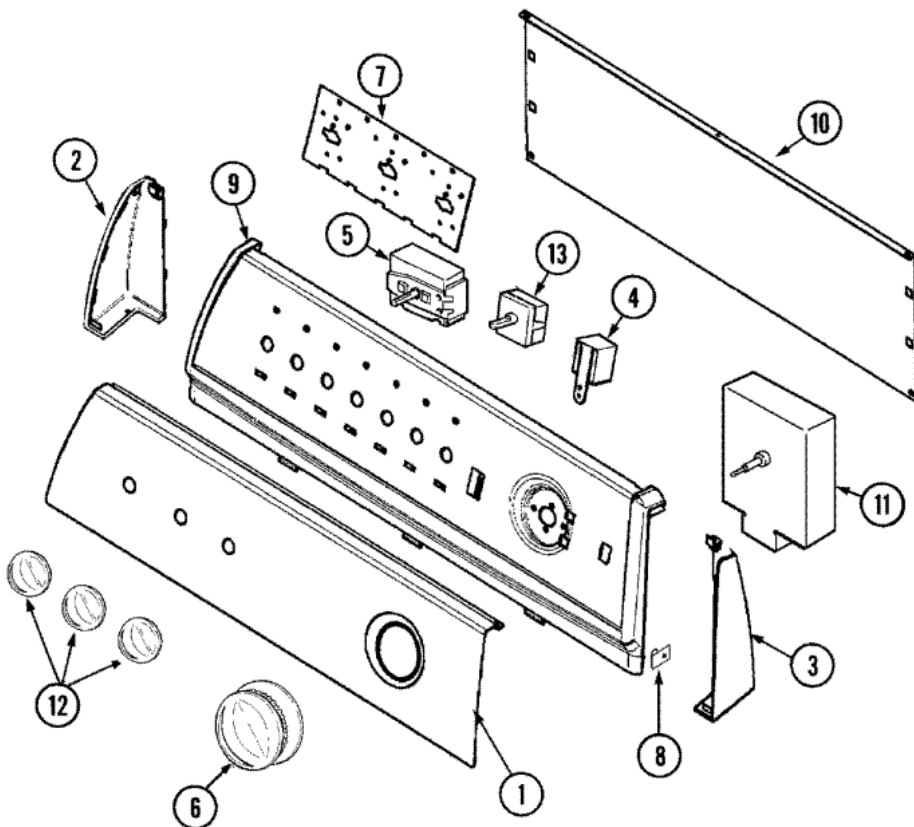

PYG3300AWW GABINETE

PYG3300AWW GABINETE

1	31001423	TOP, CABINET (WHT) (S/P)
2	31001714	CABINET & BASE ASM (WHT) (S/P)
3	63-5712	HINGE, CABINET TOP (S/P)
3	25-3092	SCREW (S/P)
4	LA1008	RR ROLLER KIT
4	LA1007	FRONT ROLLER KIT
5	25-3034	CLIP, WIRING (S/P)
6	33-2653	BUMPER, CABINET (S/P)
7	53-0643	PIN, LOCATOR (S/P)
8	311426	NUT, LOCATOR PIN (S/P)
8	53-0200	SLEEVE, LOCATOR PIN (S/P)
9	53-0135	SUPPORT, POWER CORD (S/P)
10	53-0284	COVER, TERMINAL (S/P)
10	25-7857	SCREW (S/P)
11	63-5519	LEG, LEVELING
12	53-0120	CLIP, FRONT PANEL
13	16515	CLIP, WIRING (S/P)
14	25-7741	SCREW (S/P)
16	31001547	CORD, POWER (S/P)

Distribuidor Autorizado

SurteRápido.com

Venta de Refacciones
Electrodomesticas

PYG3300AWW TABLERO

PYG3300AWW TABLERO

1	31001464	PANEL, CONTROL (S/P)
2	21001519	ENDCAP (WHT-LT) (S/P)
2	25-3092	SCREW (S/P)
3	21001523	ENDCAP (WHT-RT)
3	25-3092	SCREW (S/P)
4	31001397	BUZZER (S/P)
5	25-3092	SCREW (S/P)
5	31001447	SWITCH, TEMP. (4-POS.) (S/P)
5	31001483	RESISTOR ASSY. (S/P)
6	37001184	KNOB/SKIRT, TIMER (WHT)
7	31001193	PAD, SHIELD (S/P)
7	21001603	SHIELD, CONTROL (3 POS.) (S/P)
8	25-7851	SPEEDCLIP, END CAP TO TOP (S/P)
9	21001604	DESCONTINUADO
10	25-3092	SCREW (S/P)
10	21001527	SHIELD, REAR (BACK PANEL) (S/P)
10	25-3457	SCREW, SEMS (S/P)
11	25-3092	SCREW (S/P)
11	31001513	TIMER
12	21001525	KNOB, SELECTOR (WHT)
13	31001190	SWITCH, TWO POSITION ROTARY (S/P)
13	25-3092	SCREW (S/P)
15	12002417	WIRE KIT (HERRIN LAUNDRY) (S/P)