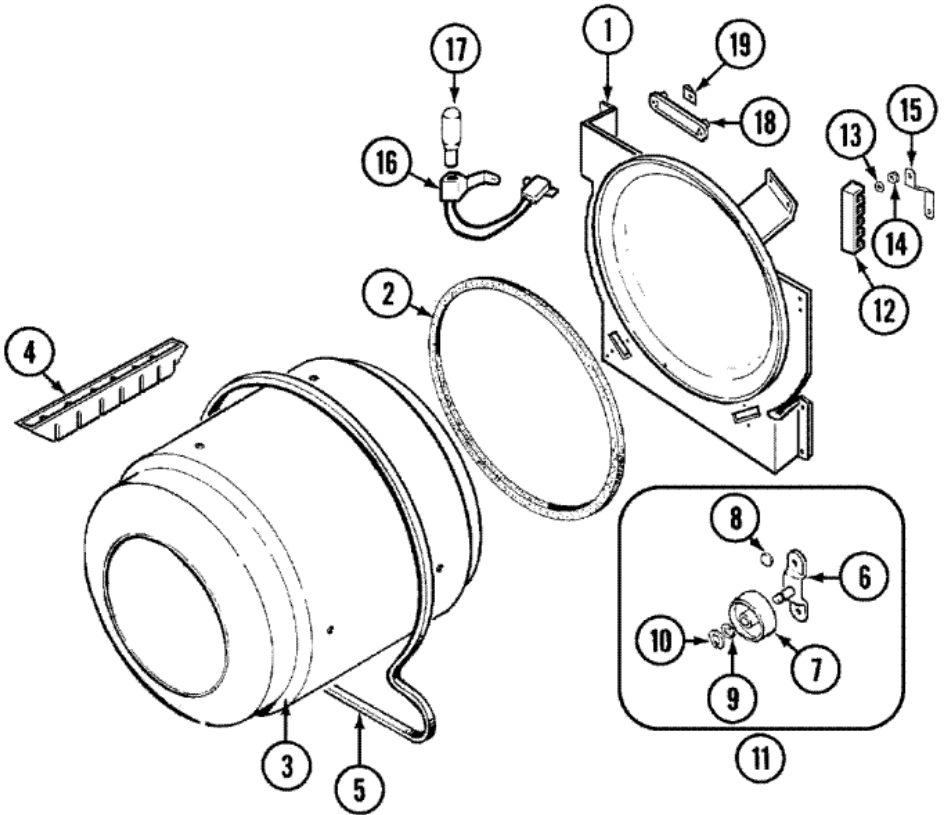

Distribuidor Autorizado

SurteRápido.com

Venta de Refacciones
Electrodomesticas

PYG3300AWW MOTOR

PYG3300AWW MOTOR

1	31001589	MOTOR (115V 60HZ)
1	31001533	PULLEY, DRYER MOTOR (60HZ)
2	25-7815	WASHER (S/P)
3	31001570	MOTOR MTG. BRKT. (S/P)
3	25-7732	SCREW (S/P)
4	53-0214	CLAMP, MOTOR (S/P)
5	53-2287	IDLER ASSY. (S/P)
6	53-2209	SPRING, IDLER
7	53-0134	DUCT, EXHAUST (S/P)
7	25-2134	SCREW (S/P)
8	53-1801	HOUSING, BLOWER (S/P)
9	53-0203	SEAL, BLOWER HOUSING
10	31001317	WHEEL, BLOWER (DEEPPD)
11	312967	CLAMP
12	25-7855	RING, RETAINING (S/P)
13	53-1934	COVER, BLOWER HOUSING (S/P)
13	25-7435	SCREW (S/P)
14	25-2134	SCREW (S/P)
14	31001088	THERMOSTAT, CONTROL
15	31001470	GLIDE, TUMBLER (LT)
16	31001356	RH GLD CUSHION (S/P)
17	LA-1006	GLIDE KIT, TUMBLER (S/P)
18	31001469	GLIDE, TUMBLER (RT) (S/P)
19	31001356	CUSHION, TUMBLER GLIDE (S/P)
20	25-7963	SCREW (S/P)
21	25-7674	SCREW (S/P)
22	53-1026	GUIDE, VANE INLET (S/P)
23	25-3457	SCREW, SEMS (S/P)
24	53-1625	BRACE, TUMBLER SUPPORT
25	25-7815	WASHER (S/P)
26	25-7957	PUSHNUT (S/P)
27	31001344	PULLEY, IDLER
28	53-2287	ARM, IDLER (S/P)

PYG330AWW TAMBOR

PYG3300AWW TAMBOR

1	25-7733	SCREW (S/P)
1	LA-1054	DRYER BULKHEAD KIT (S/P)
2	53-0281	SEAL ASSY (WHITE)
3	53-1250	CYLINDER (W/BAFFLE) (S/P)
4	25-7759	SCREW (S/P)
4	53-1249	DESCONTINUADO
5	341241	BELT, CYLINDER
6	53-0197	SUPPORT ASSY.-CYLINDER REAR
6	25-7101	SCREW (S/P)
7	31001096	ROLLER (REAR)
8	25-7813	SPACER (S/P)
9	25-7814	WASHER (S/P)
10	25-7854	RING, RETAINING
11	LA-1008	RR ROLLER KIT (S/P)
16	25-3457	SCREW, SEMS (S/P)
16	53-1580	RECEPTACLE ASSY (S/P)
17	53-0570	CYL LIGHT BULB (S/P)
18	53-0174	LENS, BULB (S/P)
19	25-3562	CLIP, PUSH-ON (S/P)