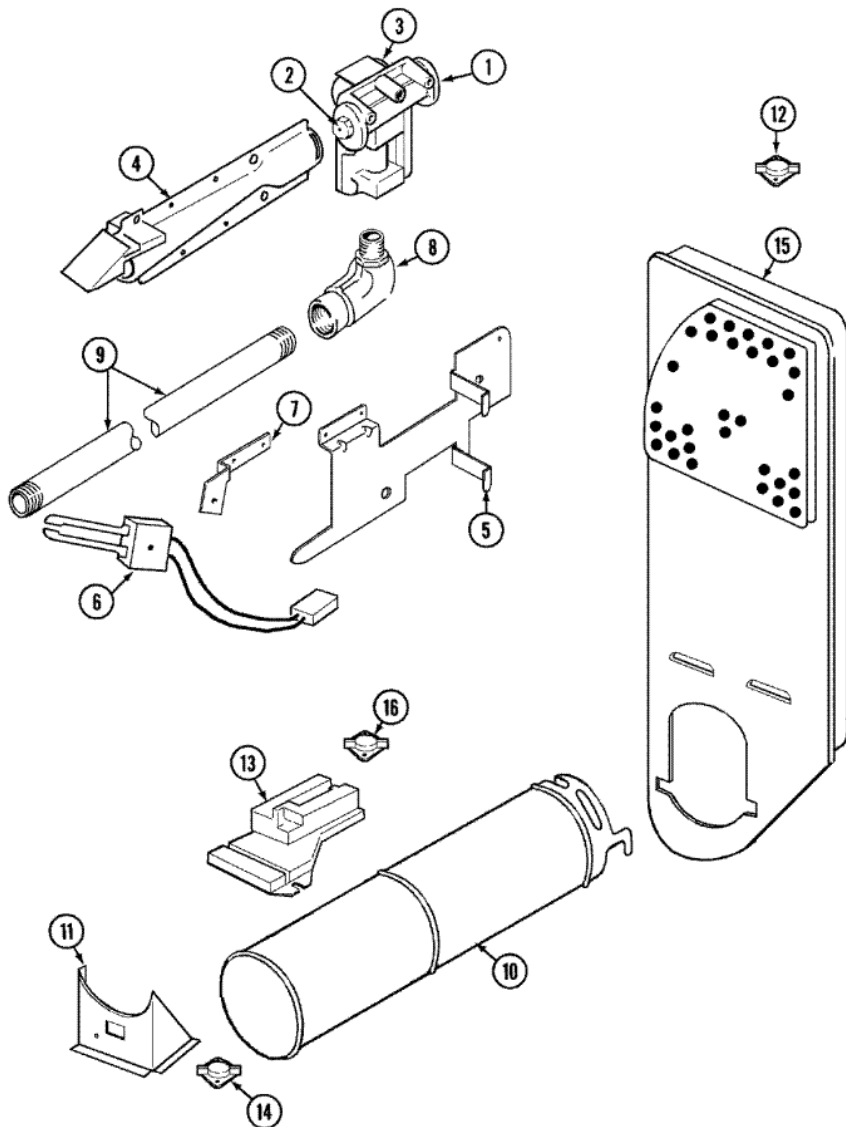

Distribuidor Autorizado

SurteRápido.com

Venta de Refacciones
Electrodomesticas

PYG3300AWW QUEMADOR