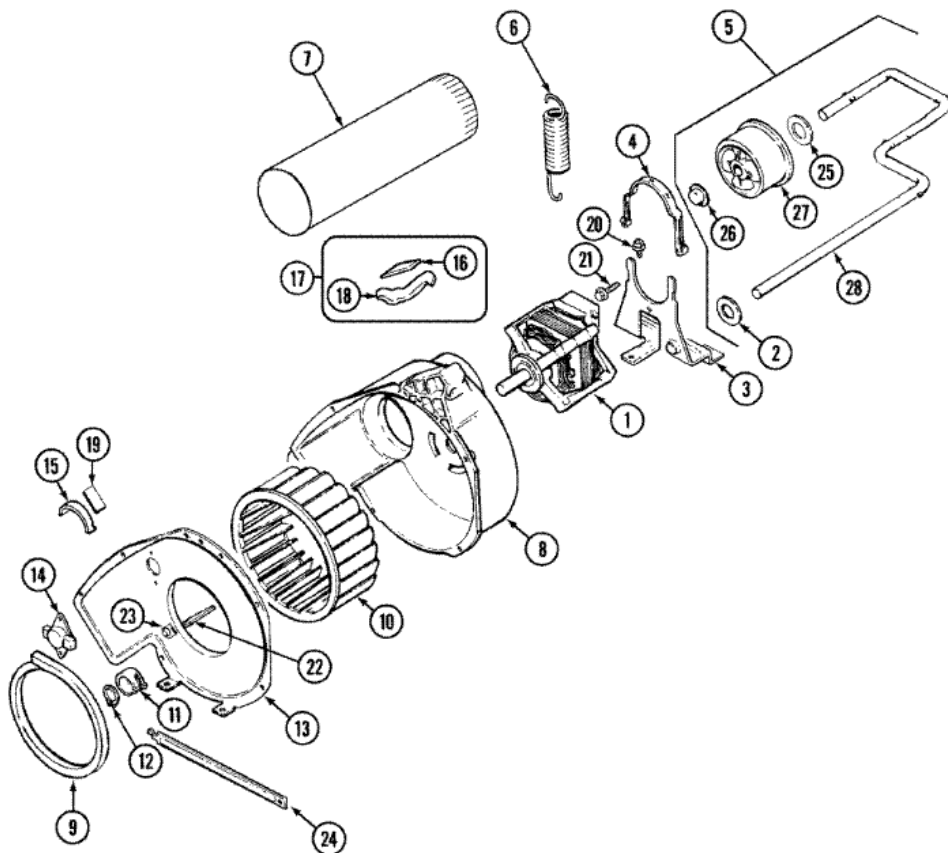

Distribuidor Autorizado

SurteRápido.com

Venta de Refacciones
Electrodomesticas

PYG3300AWW MOTOR