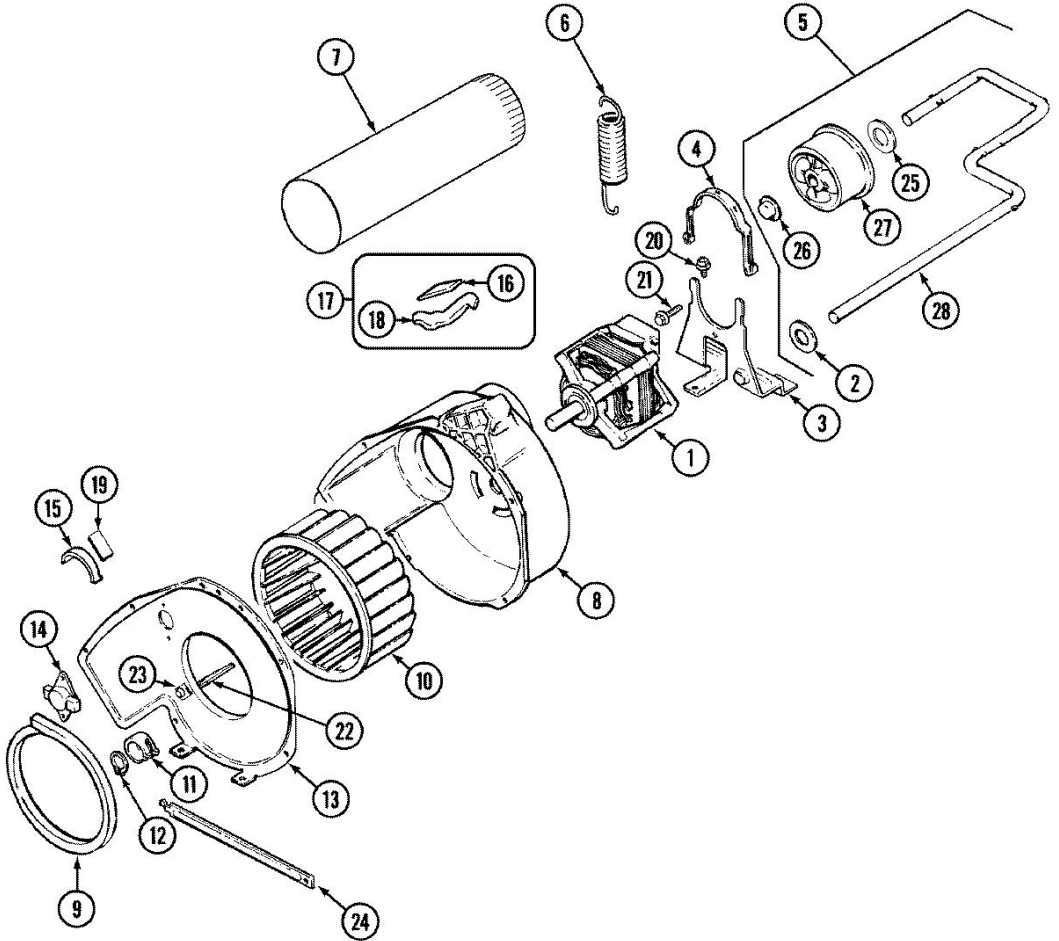

Distribuidor Autorizado

SurteRápido.com

Venta de Refacciones
Electrodomesticas

Secadora Maytag PYG3360AWW