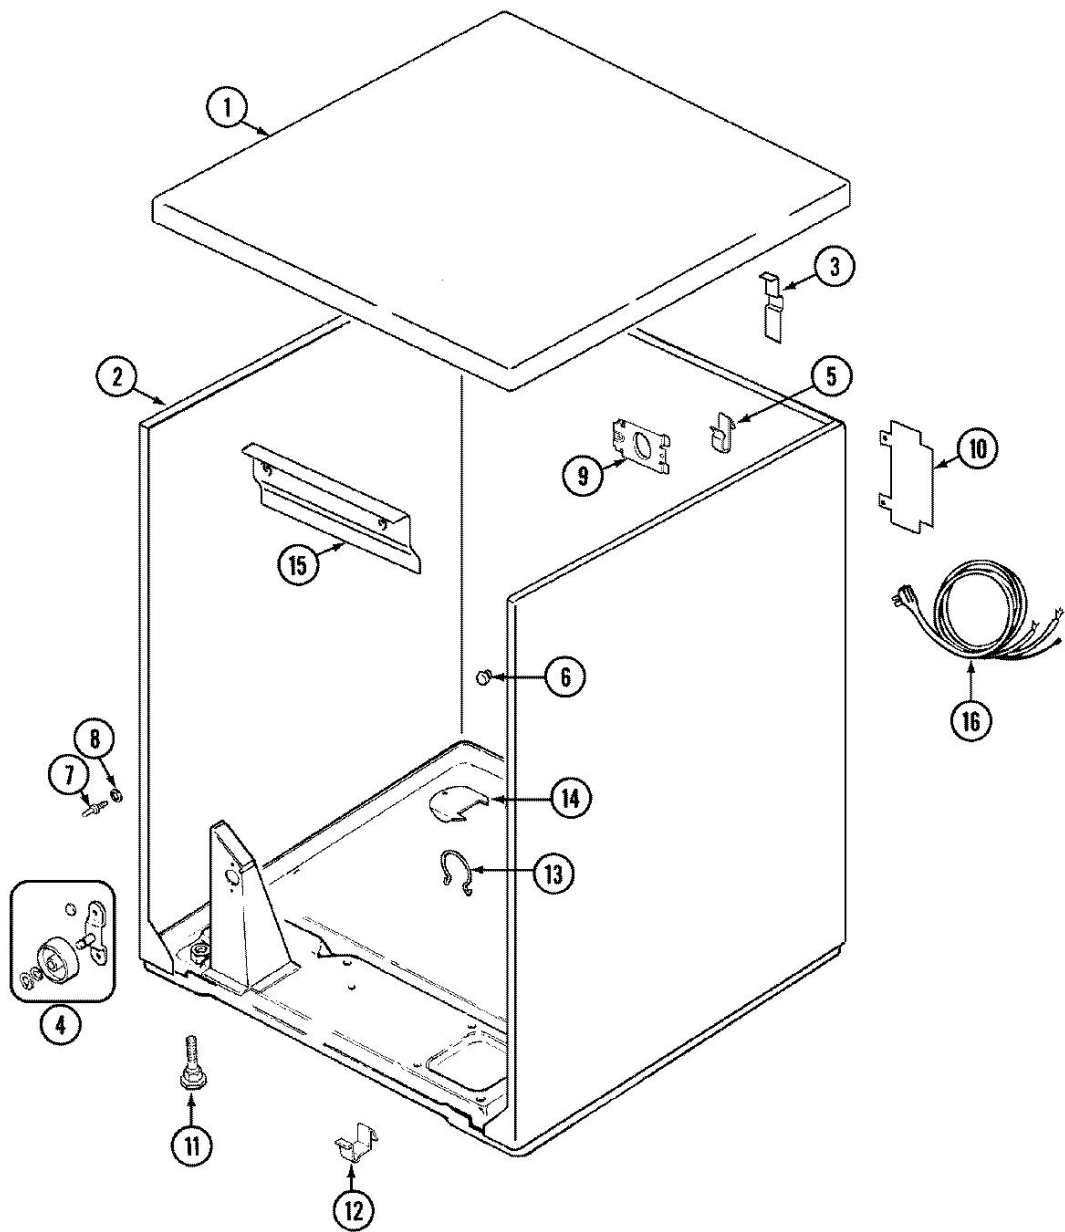

Secadora Maytag PYG3360AWW

## Secadora Maytag PYG3360AWW

Guía	N.P.	Serie	Descripción
1	31001220	Series 10	DAMPER, CABINET
1	31001423	Series 10	TOP, CABINET (WHT)
2	53-2559	Series 10	CABINET & BASE ASM (WHT)
3	25-3092	Series 10	SCREW
3	63-5712	Series 10	HINGE, CABINET TOP
4	LA-1007	Series 10	FRONT ROLLER KIT
4	LA-1008	Series 10	RR ROLLER KIT
5	25-3034	Series 10	CLIP, WIRING
6	33-2653	Series 10	BUMPER, CABINET
7	53-0643	Series 10	PIN, LOCATOR
8	25-0224	Series 10	NUT, LOCATOR PIN
8	53-0200	Series 10	SLEEVE, LOCATOR PIN
9	25-7828	Series 10	SCREW, No.10 TORQ LIMITING
9	53-0135	Series 10	SUPPORT, POWER CORD
10	25-7857	Series 10	SCREW
10	53-0284	Series 10	COVER, TERMINAL
11	63-5834	Series 10	LEG, LEVELING
12	53-0120	Series 10	CLIP, FRONT PANEL
13	25-7027	Series 10	CLIP, WIRING
14	25-7741	Series 10	SCREW
14	53-1921	Series 10	SHIELD, WIRING
16	63-6259	Series 10	CORD, POWER