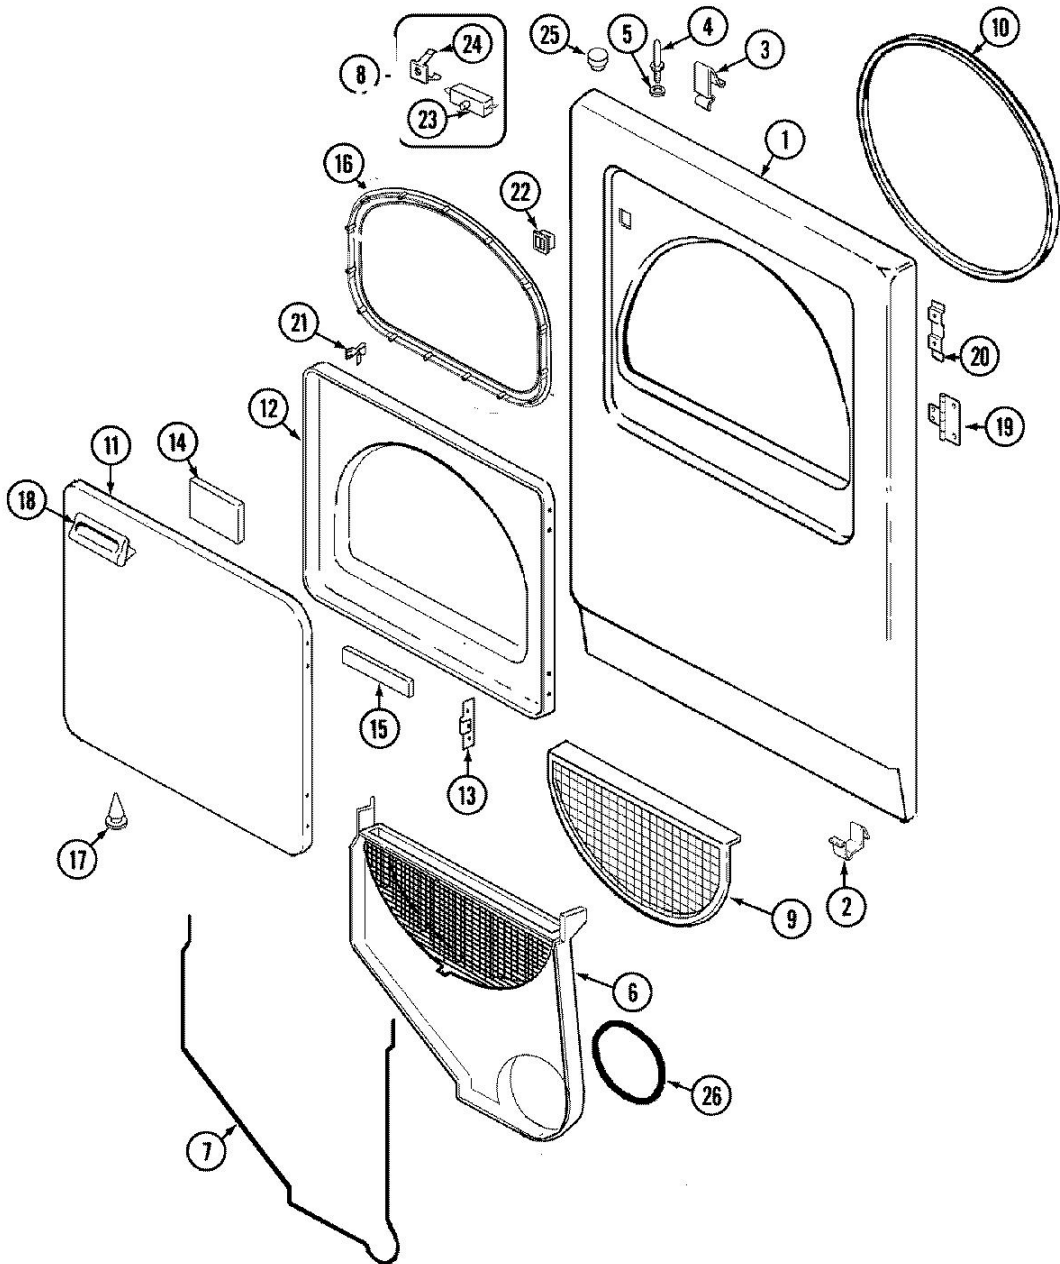

Secadora Maytag PYG3360AWW