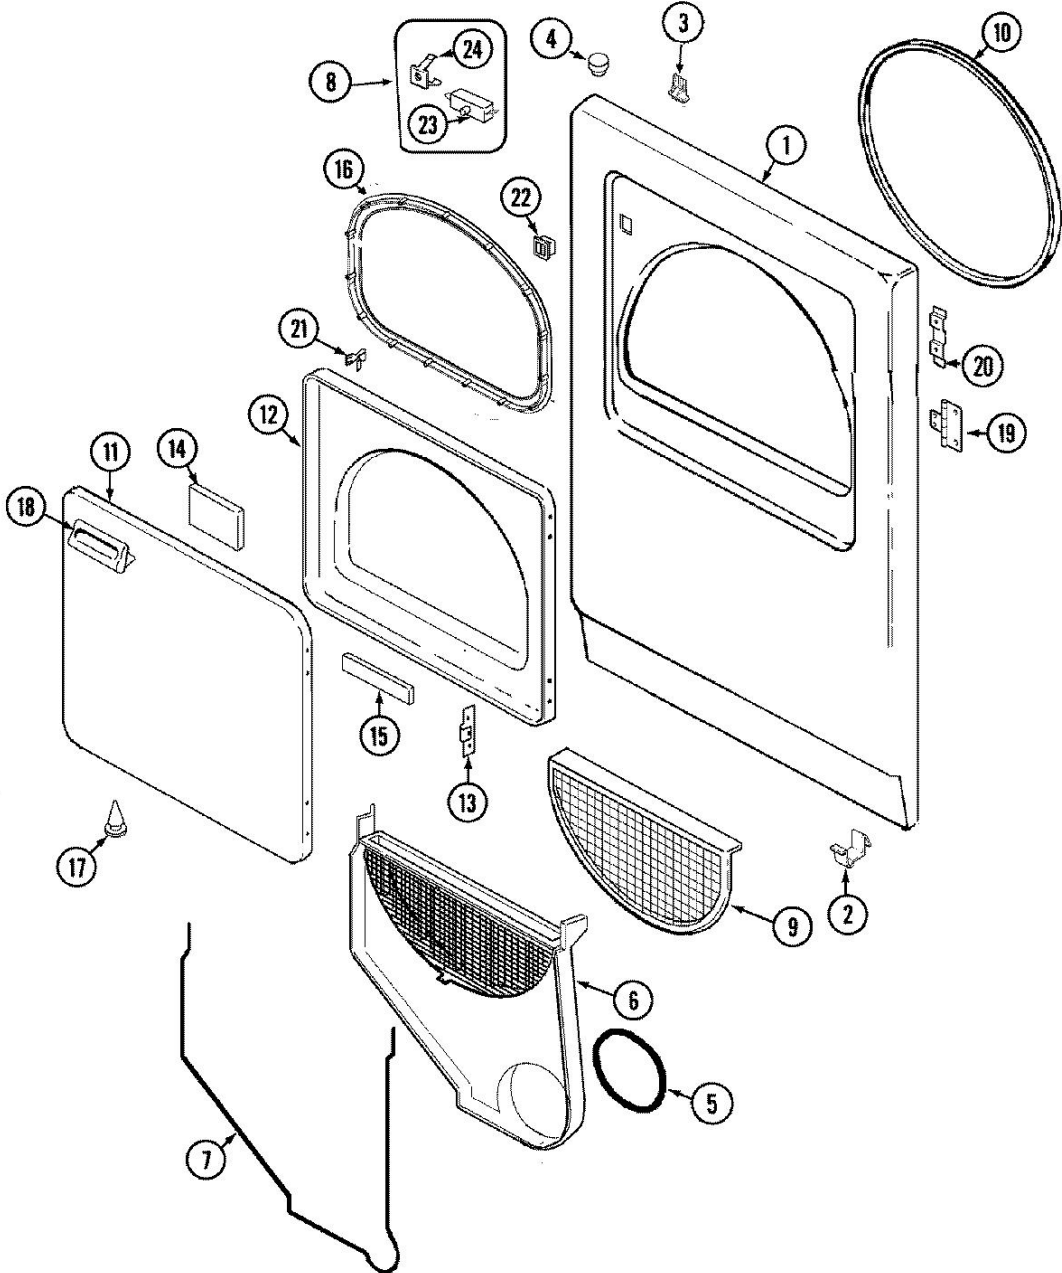

Distribuidor Autorizado

SurteRápido.com

Venta de Refacciones
Electrodomesticas

Secadora Maytag PYG3360AWW

Guía	N.P.	Serie	Descripción
1	53-0726	Series 11	PANEL, FRONT (WHT)
2	53-0120	Series 11	CLIP, FRONT PANEL
3	31001526	Series 11	LOCK, TOP
4	33-2653	Series 11	BUMPER, CABINET
5	53-0203	Series 11	SEAL, BLOWER HOUSING
6	12001324	Series 11	DUCT KIT, COLLECTOR
6	25-7810	Series 11	SCREW 8-18X1/2 TRUSS H
7	53-0204	Series 11	SEAL
8	LA-1005	Series 11	SWITCH KIT (INCL. 23 & 24)
9	53-0918	Series 11	FILTER, LINT
10	53-0281	Series 11	SEAL ASSY (WHITE)
11	25-7770	Series 11	SCREW, OUTER TO INNER DOOR
11	53-0154	Series 11	PANEL, OUTER DOOR (WHT)
12	53-0912	Series 11	PANEL, INNER DOOR (WHT)
13	53-0119	Series 11	CLIP, HINGE
14	53-1490	Series 11	DOOR PAD
15	53-1491	Series 11	DOOR PAD
16	53-0648	Series 11	DOOR SEAL
17	25-7889	Series 11	PLUG BUTTON
18	53-0927	Series 11	HANDLE, DOOR (WHT)
19	25-7809	Series 11	SCREW, No.6-20 1/2 FLTHD TORX
19	53-1492	Series 11	HINGE, DRYER DOOR
20	53-0121	Series 11	TWIN NUT
21	53-2364	Series 11	STRIKE, DOOR
22	53-0187	Series 11	CATCH, DOOR
23	53-0147	Series 11	SWITCH, DOOR
24	63-5990	Series 11	CLIP, SWITCH