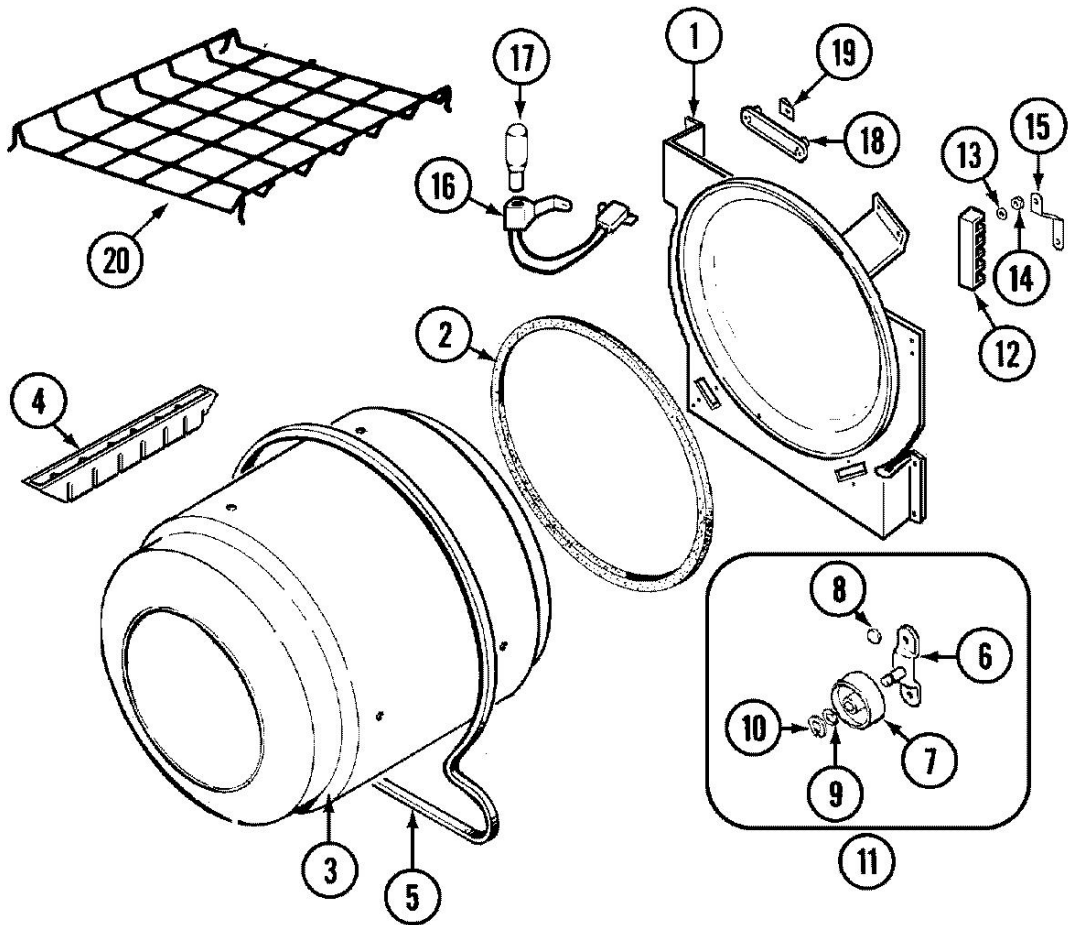

Secadora Maytag PYG3360AWW