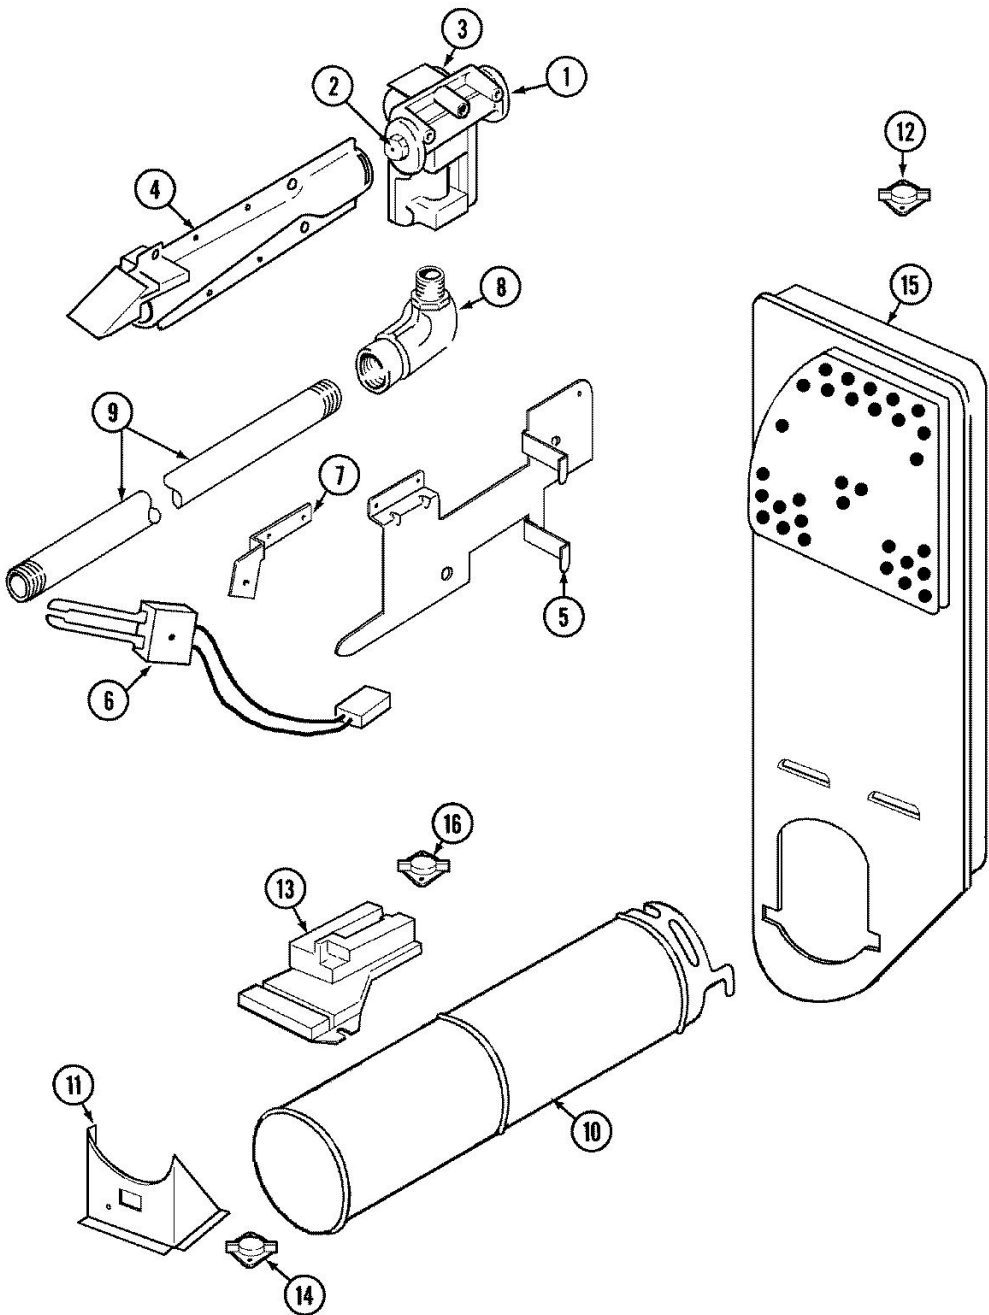

Guía	N.P.	Serie	Descripción
1	53-0726	Series 11	PANEL, FRONT (WHT)
2	53-0120	Series 11	CLIP, FRONT PANEL
3	31001526	Series 11	LOCK, TOP
4	33-2653	Series 11	BUMPER, CABINET
5	53-0203	Series 11	SEAL, BLOWER HOUSING
6	12001324	Series 11	DUCT KIT, COLLECTOR
6	25-7810	Series 11	SCREW 8-18X1/2 TRUSS H
7	53-0204	Series 11	SEAL
8	LA-1005	Series 11	SWITCH KIT (INCL. 23 & 24)
9	53-0918	Series 11	FILTER, LINT
10	53-0281	Series 11	SEAL ASSY (WHITE)
11	25-7770	Series 11	SCREW, OUTER TO INNER DOOR
11	53-0154	Series 11	PANEL, OUTER DOOR (WHT)
12	53-0912	Series 11	PANEL, INNER DOOR (WHT)
13	53-0119	Series 11	CLIP, HINGE
14	53-1490	Series 11	DOOR PAD
15	53-1491	Series 11	DOOR PAD
16	53-0648	Series 11	DOOR SEAL
17	25-7889	Series 11	PLUG BUTTON
18	53-0927	Series 11	HANDLE, DOOR (WHT)
19	25-7809	Series 11	SCREW, No.6-20 1/2 FLTHD TORX
19	53-1492	Series 11	HINGE, DRYER DOOR
20	53-0121	Series 11	TWIN NUT
21	53-2364	Series 11	STRIKE, DOOR
22	53-0187	Series 11	CATCH, DOOR
23	53-0147	Series 11	SWITCH, DOOR
24	63-5990	Series 11	CLIP, SWITCH

Secadora Maytag PYG3360AWW