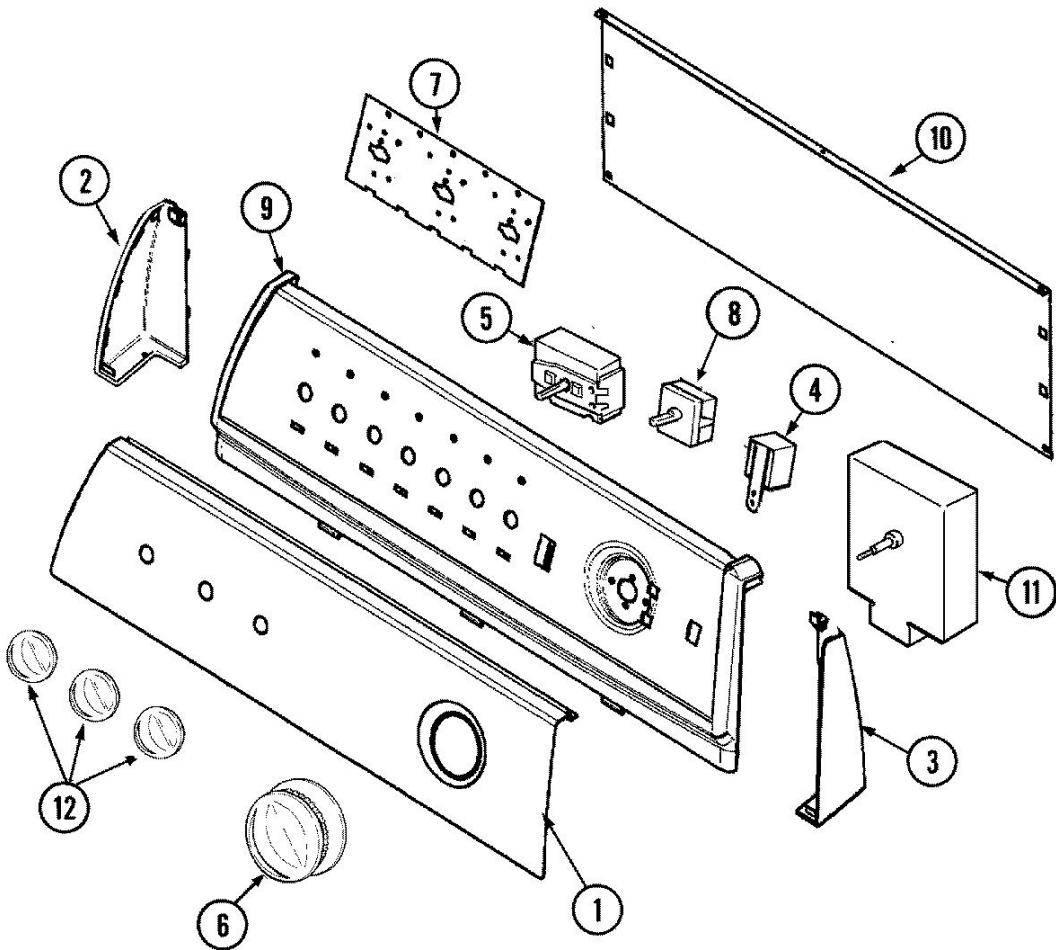

Secadora Maytag PYG3360AWW