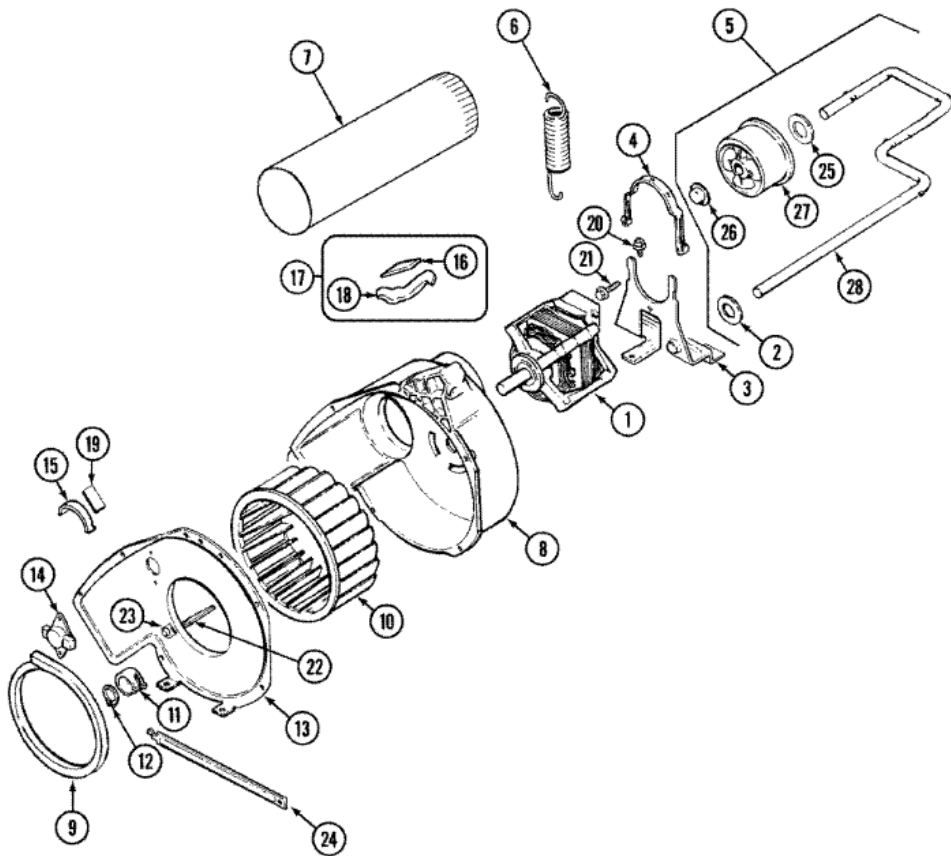

Distribuidor Autorizado

SurteRápido.com

Venta de Refacciones
Electrodomesticas

PYG450AWW MOTOR