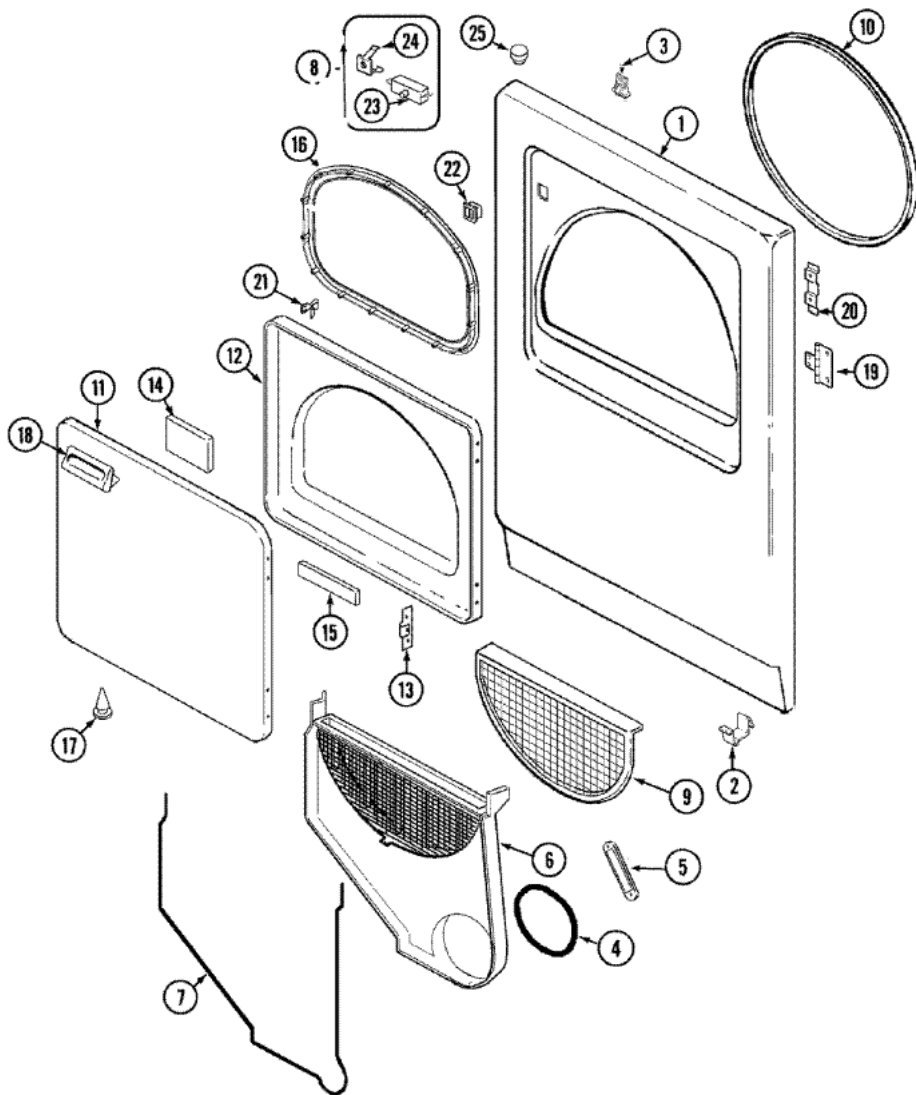

Distribuidor Autorizado

SurteRápido.com

Venta de Refacciones
Electrodomesticas

PYG450AWW PUERTA SERIE 11