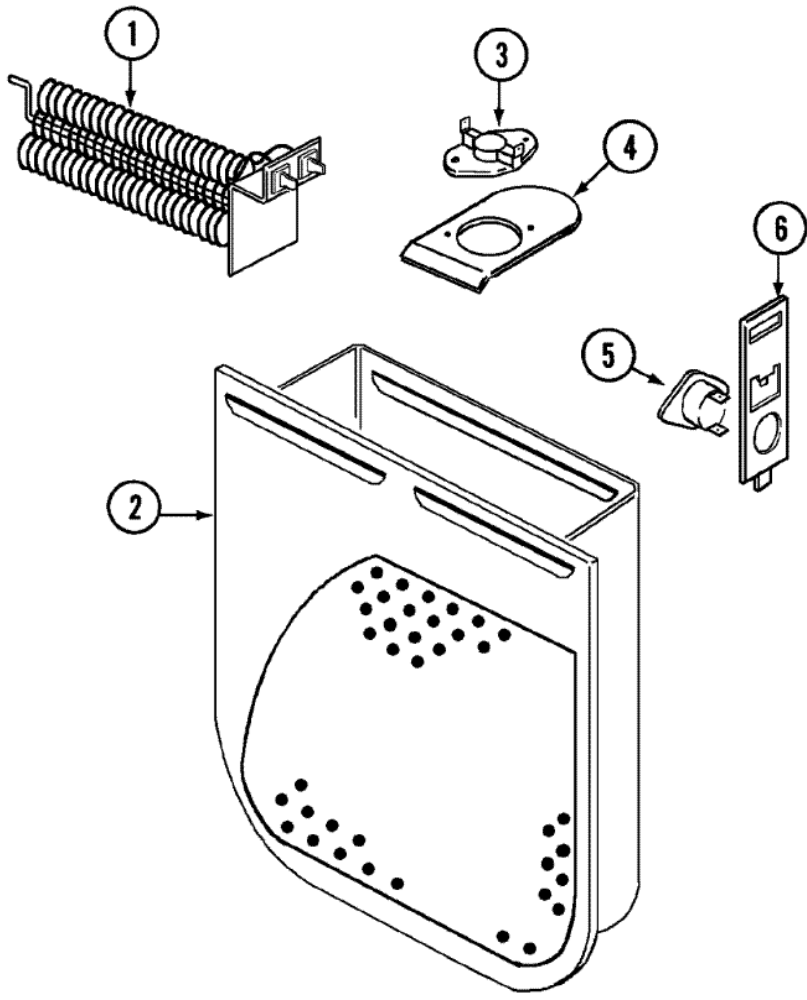

PYG450AWW RESISTENCIA