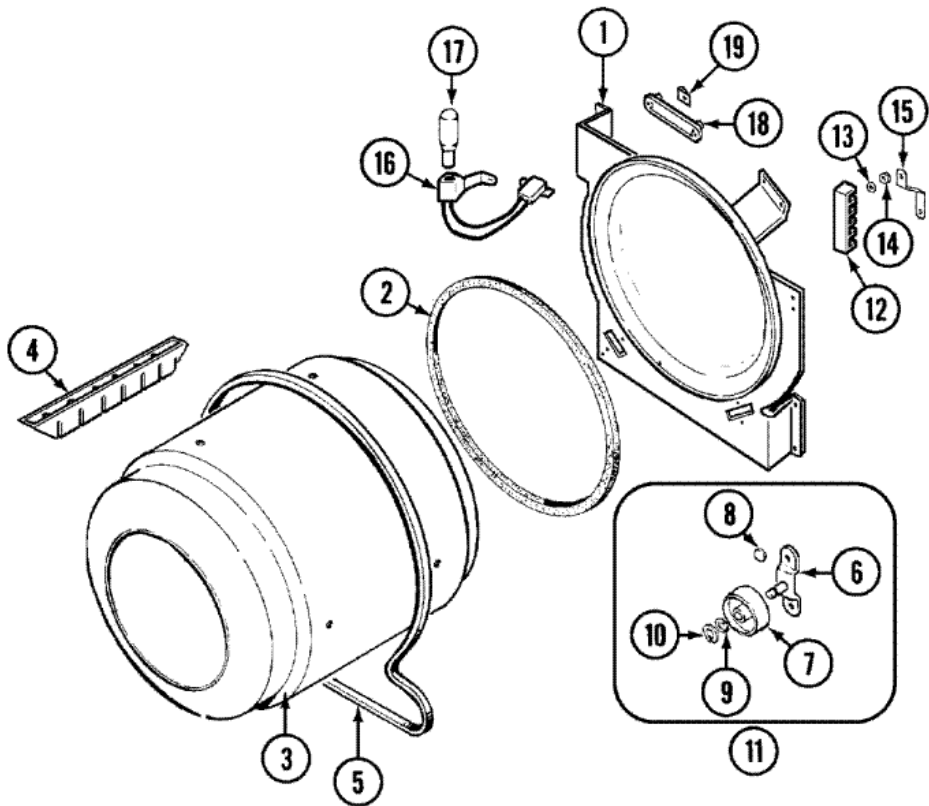

Distribuidor Autorizado

SurteRápido.com

Venta de Refacciones
Electrodomesticas

PYG450AWW MOTOR

PYG4500AWW MOTOR

1	31001535	PULLEY, DRYER MOTOR (60HZ)
1	31001589	MOTOR
2	25-7815	WASHER (S/P)
3	31001570	MOTOR MTG. BRKT. (S/P)
3	25-7732	SCREW (S/P)
4	53-0214	CLAMP, MOTOR (S/P)
5	53-2287	IDLER ASSY. (S/P)
6	31001465	SPRING, IDLER (S/P)
7	53-0134	DUCT, EXHAUST (S/P)
7	25-2134	SCREW (S/P)
8	53-1801	HOUSING, BLOWER (S/P)
9	53-0203	SEAL, BLOWER HOUSING
10	31001317	WHEEL, BLOWER (DEEPPD)
11	312967	CLAMP
12	25-7855	RING, RETAINING (S/P)
13	25-7435	SCREW (S/P)
13	53-1934	COVER, BLOWER HOUSING (S/P)
14	25-2134	SCREW (S/P)
14	31001088	THERMOSTAT, CONTROL
15	31001470	GLIDE, TUMBLER (LT)
16	31001356	RH GLD CUSHION (S/P)
17	LA1006	GLIDE KIT, TUMBLER
18	31001467	GLIDE, TUMBLER (RT) (S/P)
19	31001356	CUSHION, TUMBLER GLIDE (S/P)
20	25-7963	SCREW (S/P)
21	25-7674	SCREW (S/P)
22	53-1026	GUIDE, VANE INLET (S/P)
23	25-3457	SCREW, SEMS (S/P)
24	53-1625	BRACE, TUMBLER SUPPORT
25	25-7815	WASHER (S/P)
26	25-7957	PUSHNUT (S/P)
27	31001344	PULLEY, IDLER
28	53-2287	ARM, IDLER (S/P)

PYG450AWW TAMBOR

PYG450AWW TAMBOR

1	25-7733	SCREW (S/P)
1	LA-1054	DRYER BULKHEAD KIT (S/P)
2	53-0281	SEAL ASSY (WHITE)
3	53-1250	CYLINDER (W/BAFFLE) (S/P)
4	25-7759	SCREW (S/P)
4	53-1249	DESCONTINUADO
5	341241	BELT, CYLINDER
6	53-0197	SUPPORT ASSY.-CYLINDER REAR
6	25-7101	SCREW (S/P)
7	31001096	ROLLER (REAR)
8	25-7813	SPACER (S/P)
9	25-7814	WASHER (S/P)
10	25-7854	RING, RETAINING
11	LA1008	RR ROLLER KIT
16	53-1580	RECEPTACLE ASSY (S/P)
16	25-3457	SCREW, SEMS (S/P)
17	53-0570	CYL LIGHT BULB (S/P)
18	53-0174	LENS, BULB (S/P)
19	25-3562	CLIP, PUSH-ON (S/P)