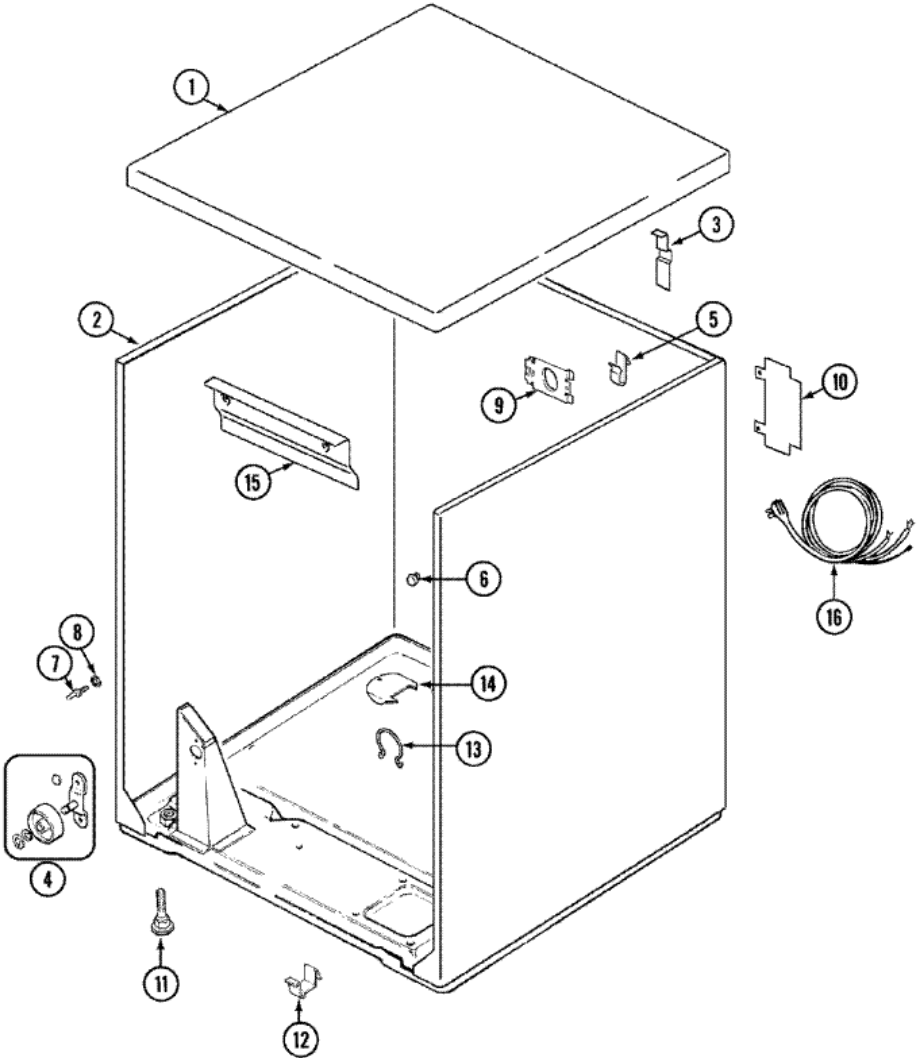

PYG4500AWW GABINETE

PYG4500AWW GABINETE

1	31001220	DAMPER, CABINET (S/P)
1	31001423	TOP, CABINET (WHT) (S/P)
2	53-2559	CABINET & BASE ASM (WHT) (S/P)
3	25-3092	SCREW (S/P)
3	63-5712	HINGE, CABINET TOP (S/P)
4	12002126	FRONT ROLLER KIT
4	LA1008	RR ROLLER KIT
5	25-3034	CLIP, WIRING (S/P)
6	33-2653	BUMPER, CABINET (S/P)
7	53-0643	PIN, LOCATOR (S/P)
8	25-0224	NUT, LOCATOR PIN (S/P)
8	53-0200	SLEEVE, LOCATOR PIN (S/P)
9	53-0135	SUPPORT, POWER CORD (S/P)
9	25-7828	SCREW, No.10 TORQ LIMITING (S/P)
10	25-7857	SCREW (S/P)
10	53-0284	COVER, TERMINAL (S/P)
11	63-5834	LEG, LEVELING
12	53-0120	CLIP, FRONT PANEL
13	31001320	CLIP, WIRING (S/P)
14	25-7741	SCREW (S/P)
14	53-1921	SHIELD, WIRING (S/P)
16	31001547	CORD, POWER (S/P)

Distribuidor Autorizado

SurteRápido.com

Venta de Refacciones
Electrodomesticas

PYG450AWW TABLERO

PYG4500AWW TABLERO

1	31001503	PANEL, CONTROL (WHT) (S/P)
2	25-3092	SCREW (S/P)
2	21001519	ENDCAP (WHT-LT) (S/P)
3	21001523	ENDCAP (WHT-RT)
3	25-3092	SCREW (S/P)
4	31001397	BUZZER (S/P)
5	25-3092	SCREW (S/P)
5	31001447	SWITCH, TEMP. (4-POS.) (S/P)
5	31001704	RESISTOR ASM TEMPERATURE (S/P)
6	37001184	KNOB/SKIRT, TIMER (WHT)
7	21001603	SHIELD, CONTROL (3 POS.) (S/P)
8	31001507	BRACKET, CIRCUIT BOARD (S/P)
9	21001604	DESCONTINUADO
10	25-3092	SCREW (S/P)
10	21001527	SHIELD, REAR (BACK PANEL) (S/P)
10	25-3457	SCREW, SEMS (S/P)
11	31001513	TIMER (120V/60HZ)
11	25-3092	SCREW (S/P)
12	21001525	KNOB, SELECTOR (WHT)
13	31001190	SWITCH, TWO POSITION ROTARY (S/P)
13	25-3092	SCREW (S/P)
14	33001212	BOARD, CONTROL-MOISTURE SENSOR
15	31001498	MANUAL, USE & CARE (S/P)
16	31001509	HARNESS, WIRE (S/P)
16	12002417	WIRE KIT (HERRIN LAUNDRY) (S/P)