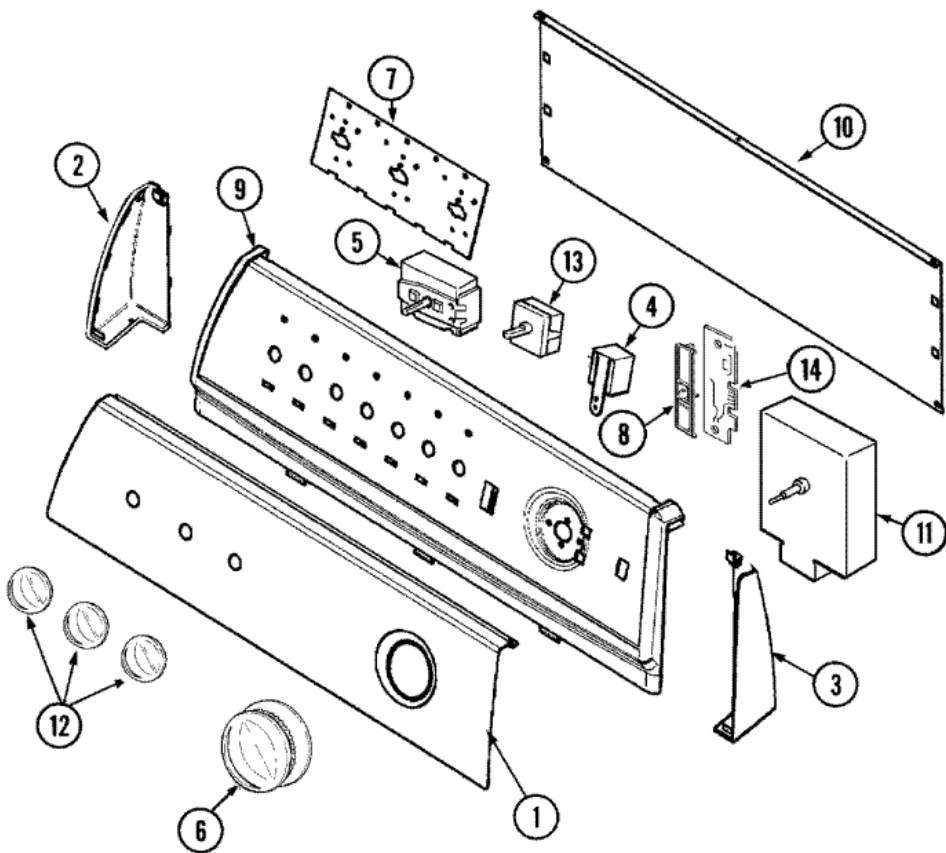

PYG4500AWW GABINETE

PYG4500AWW GABINETE

1	31001220	DAMPER, CABINET (S/P)
1	31001423	TOP, CABINET (WHT) (S/P)
2	53-2559	CABINET & BASE ASM (WHT) (S/P)
3	25-3092	SCREW (S/P)
3	63-5712	HINGE, CABINET TOP (S/P)
4	12002126	FRONT ROLLER KIT
4	LA1008	RR ROLLER KIT
5	25-3034	CLIP, WIRING (S/P)
6	33-2653	BUMPER, CABINET (S/P)
7	53-0643	PIN, LOCATOR (S/P)
8	25-0224	NUT, LOCATOR PIN (S/P)
8	53-0200	SLEEVE, LOCATOR PIN (S/P)
9	53-0135	SUPPORT, POWER CORD (S/P)
9	25-7828	SCREW, No.10 TORQ LIMITING (S/P)
10	25-7857	SCREW (S/P)
10	53-0284	COVER, TERMINAL (S/P)
11	63-5834	LEG, LEVELING
12	53-0120	CLIP, FRONT PANEL
13	31001320	CLIP, WIRING (S/P)
14	25-7741	SCREW (S/P)
14	53-1921	SHIELD, WIRING (S/P)
16	31001547	CORD, POWER (S/P)

Distribuidor Autorizado

SurteRápido.com

Venta de Refacciones
Electrodomesticas

PYG450AWW TABLERO

PYG4500AWW TABLERO

1	31001503	PANEL, CONTROL (WHT) (S/P)
2	25-3092	SCREW (S/P)
2	21001519	ENDCAP (WHT-LT) (S/P)
3	21001523	ENDCAP (WHT-RT)
3	25-3092	SCREW (S/P)
4	31001397	BUZZER (S/P)
5	25-3092	SCREW (S/P)
5	31001447	SWITCH, TEMP. (4-POS.) (S/P)
5	31001704	RESISTOR ASM TEMPERATURE (S/P)
6	37001184	KNOB/SKIRT, TIMER (WHT)
7	21001603	SHIELD, CONTROL (3 POS.) (S/P)
8	31001507	BRACKET, CIRCUIT BOARD (S/P)
9	21001604	DESCONTINUADO
10	25-3092	SCREW (S/P)
10	21001527	SHIELD, REAR (BACK PANEL) (S/P)
10	25-3457	SCREW, SEMS (S/P)
11	31001513	TIMER (120V/60HZ)
11	25-3092	SCREW (S/P)
12	21001525	KNOB, SELECTOR (WHT)
13	31001190	SWITCH, TWO POSITION ROTARY (S/P)
13	25-3092	SCREW (S/P)
14	33001212	BOARD, CONTROL-MOISTURE SENSOR
15	31001498	MANUAL, USE & CARE (S/P)
16	31001509	HARNESS, WIRE (S/P)
16	12002417	WIRE KIT (HERRIN LAUNDRY) (S/P)