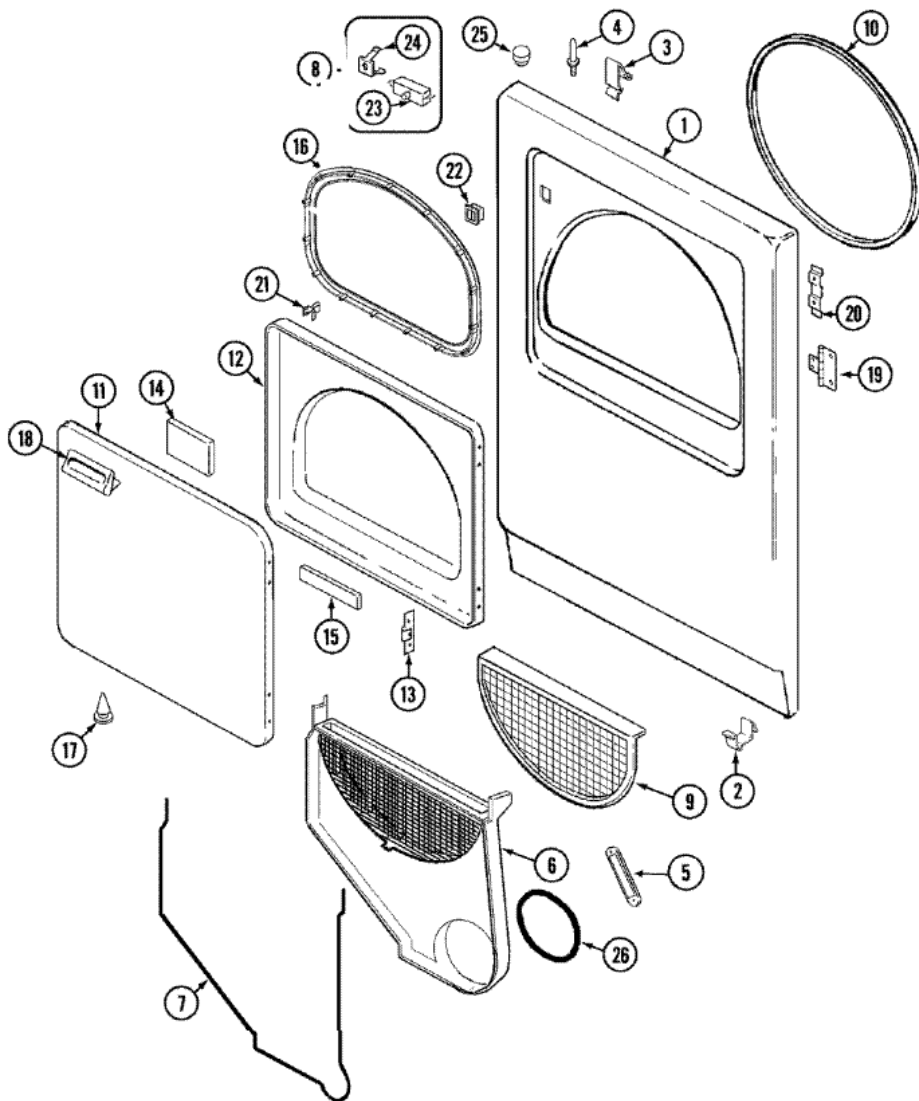

Distribuidor Autorizado

SurteRápido.com

Venta de Refacciones
Electrodomesticas

PYG450AWW PUERTA