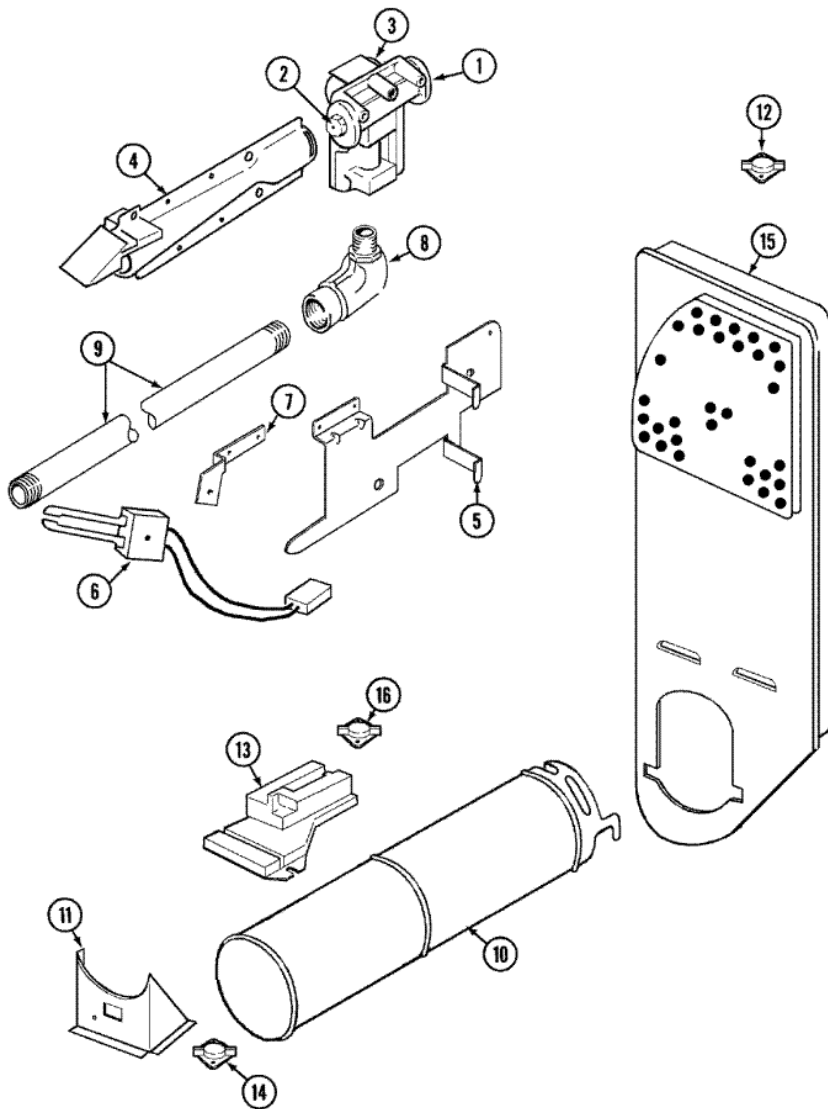

Distribuidor Autorizado

SurteRápido.com

Venta de Refacciones
Electrodomesticas

PYG450AWW QUEMADOR