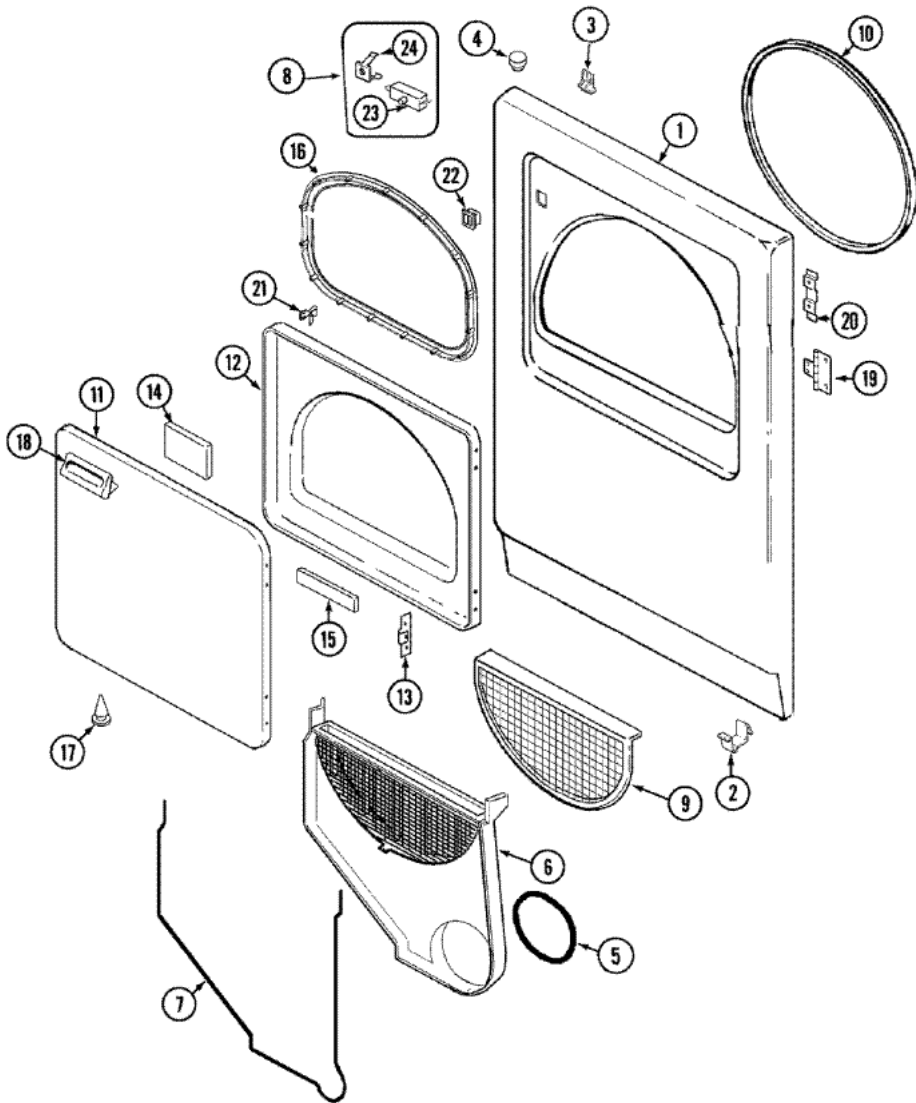

PYGS244AWW TABLERO

PYGS244AWW TABLERO

1	Y2201387	PANEL, CONTROL (S/P)
2	25-3092	SCREW (S/P)
2	21001519	ENDCAP (WHT-LT) (S/P)
3	21001523	ENDCAP (WHT-RT)
3	25-3092	SCREW (S/P)
4	21001954	KNOB, SELECTOR (WHT)
5	53-4394	SWITCH, TEMPERATURE (S/P)
5	25-3092	SCREW (S/P)
6	37001184	KNOB/SKIRT, TIMER
7	21001517	SHIELD, CONTROL (1 POS.) (S/P)
8	31001484	RESISTOR ASM (DOMESTIC/TIMER) (S/P)
8	25-3092	SCREW (S/P)
8	53-1810	TIMER
9	21002005	FRAME, CONTROL PANEL (WHT) (S/P)
10	25-3092	SCREW (S/P)
10	21001527	SHIELD, REAR (BACK PANEL) (S/P)
11	53-1639	BUZZER ASSY. (S/P)

Distribuidor Autorizado

SurteRápido.com

Venta de Refacciones
Electrodomesticas

PYGS244AWW PUERTA

PYGS244AWW PUERTA

1	31001771	PANEL, FRONT (WHT) (S/P)
2	53-0120	CLIP, FRONT PANEL
3	31001526	LOCK, TOP (S/P)
4	33-2653	BUMPER, CABINET (S/P)
5	31001541	SEAL, BLOWER/COLLECTOR DUCT (S/P)
6	12001324	DUCT KIT, COLLECTOR
6	25-7810	SCREW 8-18X1/2 TRUSS H (S/P)
7	53-0204	SEAL (S/P)
8	LA-1005	SWITCH KIT (INCL. 23 & 24)
9	53-0918	FILTER, LINT
10	53-0281	SEAL ASSY (WHITE)
11	25-7752	SCREW, 8-18X3/8 TYAB BUT (S/P)
11	53-0154	PANEL, OUTER DOOR (WHT) (S/P)
12	53-0912	PANEL, INNER DOOR (WHT) (S/P)
13	53-0119	CLIP, HINGE (S/P)
14	53-1490	DOOR PAD (S/P)
15	53-1491	DOOR PAD (S/P)
16	31001529	SEAL, DOOR
17	25-7889	PLUG BUTTON (S/P)
18	53-0927	HANDLE, DOOR (WHT) (S/P)
18	25-7810	SCREW 8-18X1/2 TRUSS H (S/P)
19	25-7809	SCREW, No.6-20 1/2 FLTHD TORX (S/P)
19	53-1492	HINGE, DRYER DOOR (S/P)
20	53-0121	TWIN NUT (S/P)
20	31001786	SCREW, 8-18X1/2 TORX T10 (S/P)
21	279570	STRIKE, DOOR
22	279570	CATCH, DOOR
23	53-0148	SWITCH, DOOR (S/P)
24	31001319	CLIP, SWITCH (S/P)