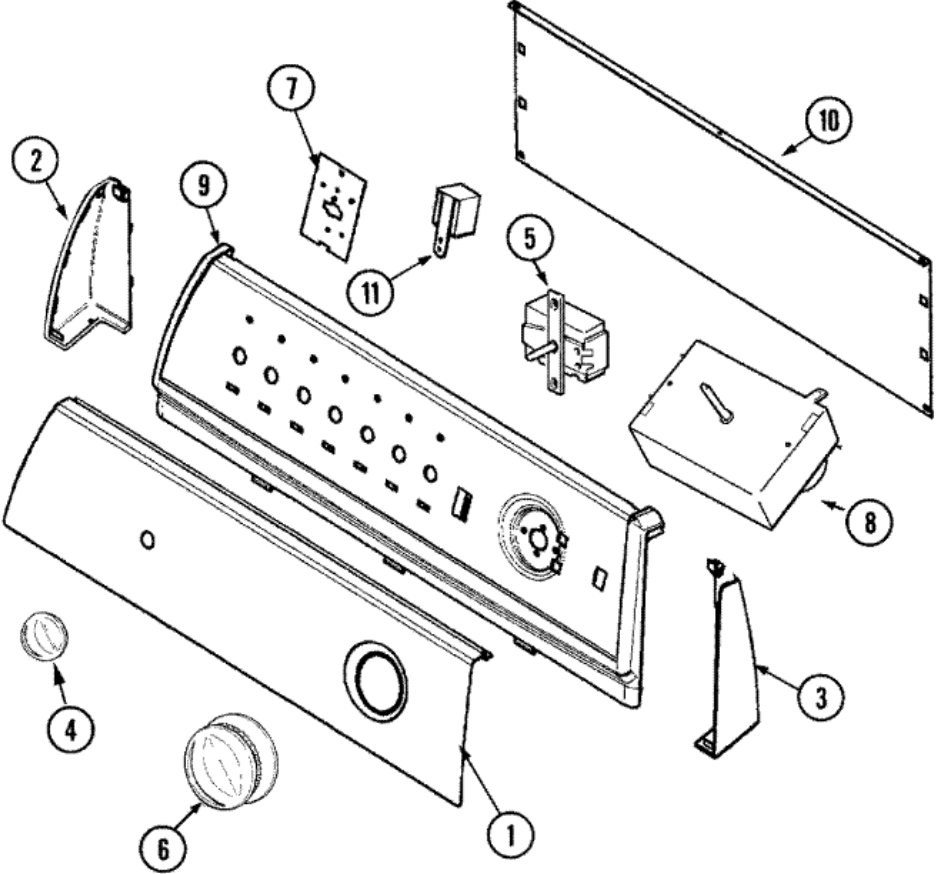

PYGS244AWW GABINETE

PYGS244AWW GABINETE

1	31001220	DAMPER, CABINET (S/P)
1	31001423	TOP, CABINET (WHT) (S/P)
2	31001714	CABINET & BASE ASM (WHT) (S/P)
3	63-5712	HINGE, CABINET TOP (S/P)
3	25-3092	SCREW (S/P)
3	35-4128	PAD, HINGE
4	12002126	REINFORCEMENT BRACE/GLIDE KIT
5	25-3034	CLIP, WIRING (S/P)
6	33-2653	BUMPER, CABINET (S/P)
7	21001829	POST, LOCATING (S/P)
8	31001470	GLIDE, TUMBLER (LT)
9	53-0135	SUPPORT, POWER CORD (S/P)
9	25-7828	SCREW, No.10 TORQ LIMITING (S/P)
10	53-0284	COVER, TERMINAL (S/P)
10	25-7857	SCREW (S/P)
11	63-5519	LEG, LEVELING
12	53-0120	CLIP, FRONT PANEL
13	16515	CLIP, WIRING HARNESS (S/P)
14	25-7733	SCREW (S/P)
14	53-1921	SHIELD, WIRING (S/P)
15	31001356	PAD, GLIDE (S/P)
16	53-1625	BRACE, TUMBLER SUPPORT
17	31001469	GLIDE, TUMBLER (RT) (S/P)

PYGS244AWW TABLERO

PYGS244AWW TABLERO

1	Y2201387	PANEL, CONTROL (S/P)
2	25-3092	SCREW (S/P)
2	21001519	ENDCAP (WHT-LT) (S/P)
3	21001523	ENDCAP (WHT-RT)
3	25-3092	SCREW (S/P)
4	21001954	KNOB, SELECTOR (WHT)
5	53-4394	SWITCH, TEMPERATURE (S/P)
5	25-3092	SCREW (S/P)
6	37001184	KNOB/SKIRT, TIMER
7	21001517	SHIELD, CONTROL (1 POS.) (S/P)
8	31001484	RESISTOR ASM (DOMESTIC/TIMER) (S/P)
8	25-3092	SCREW (S/P)
8	53-1810	TIMER
9	21002005	FRAME, CONTROL PANEL (WHT) (S/P)
10	25-3092	SCREW (S/P)
10	21001527	SHIELD, REAR (BACK PANEL) (S/P)
11	53-1639	BUZZER ASSY. (S/P)