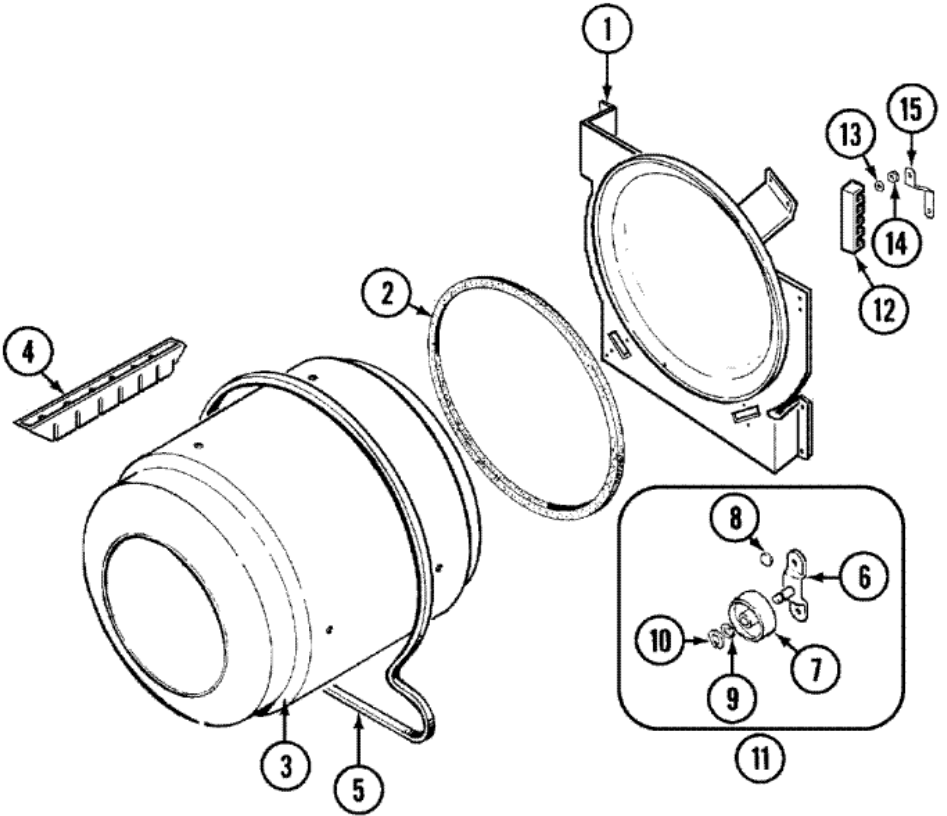

Distribuidor Autorizado

SurteRápido.com

Venta de Refacciones
Electrodomesticas

PYGS244AWW MOTOR

PYGS244AWW MOTOR

1	31001535	PULLEY, MOTOR (60HZ)
1	31001589	MOTOR (115V-60HZ 1/3HP)
2	25-7815	WASHER (S/P)
3	31001570	MOTOR MTG. BRKT. (S/P)
4	53-0214	CLAMP, MOTOR (S/P)
5	53-2287	IDLER ASSY. (S/P)
6	31001465	SPRING, IDLER (S/P)
7	53-0134	DUCT, EXHAUST (S/P)
7	25-2134	SCREW (S/P)
8	53-1801	HOUSING, BLOWER (S/P)
9	31001541	SEAL, BLOWER/COLLECTOR DUCT (S/P)
10	31001317	WHEEL, BLOWER (DEEPPD)
11	312967	CLAMP
12	25-7855	RING, RETAINING (S/P)
13	25-7807	SCREW (S/P)
13	53-1934	COVER, BLOWER HOUSING (S/P)
14	31001088	THERMOSTAT, CONTROL
14	25-2134	SCREW (S/P)
15	31001470	GLIDE, TUMBLER (LT)
16	31001356	PAD, GLIDE (S/P)
17	LA1006	GLIDE KIT, TUMBLER
18	31001469	GLIDE, TUMBLER (RT) (S/P)
19	31001356	PAD, GLIDE (S/P)
20	25-7963	SCREW (S/P)
21	25-7733	SCREW (S/P)
22	53-1026	GUIDE, VANE INLET (S/P)
23	25-3457	SCREW, SEMS (S/P)
24	53-1625	BRACE, TUMBLER SUPPORT
25	25-7815	WASHER (S/P)
26	25-7957	PUSHNUT (S/P)
27	31001344	PULLEY, IDLER
28	53-2287	ARM, IDLER (S/P)

PYGS244AWW TAMBOR

PYGS244AWW TAMBOR

1	LA-1054	DRYER BULKHEAD KIT (S/P)
1	25-7741	SCREW (S/P)
2	53-0281	SEAL ASSY (WHITE)
3	53-1250	CYLINDER (W/BAFFLE) (S/P)
4	53-1249	BAFFLE, WHITE
4	25-7759	SCREW (S/P)
5	341241	BELT, CYLINDER
6	53-0197	SUPPORT ASSY.-CYLINDER REAR
6	25-7101	SCREW (S/P)
7	31001096	ROLLER (REAR)
8	25-7813	SPACER (S/P)
9	25-7814	WASHER (S/P)
10	25-7854	RING, RETAINING
11	LA-1008	RR ROLLER KIT (S/P)
12	53-1518	BLOCK, TERMINAL (S/P)
12	25-7952	SCREW (S/P)
13	25-3122	WASHER, FLAT (S/P)
14	311484	NUT (No.10-32) (S/P)
15	53-0965	STRAP, GROUND DESCONTINUADO