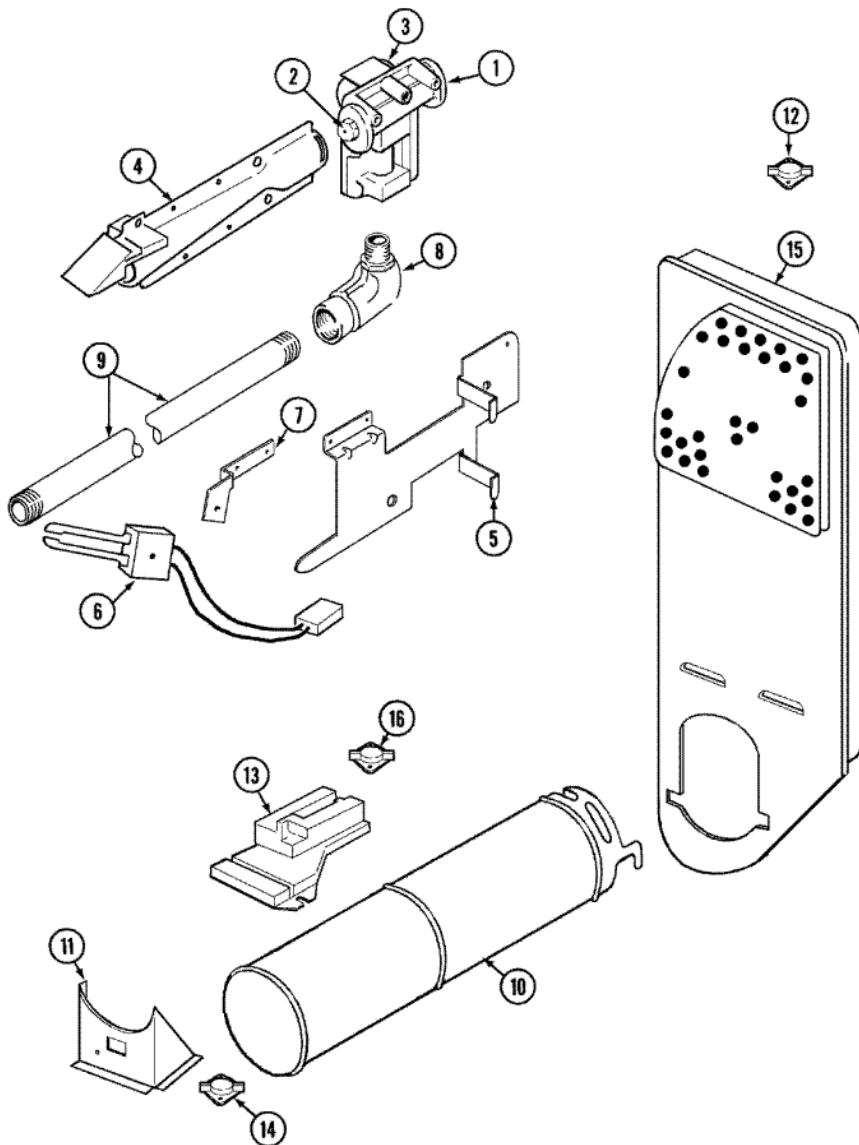

Distribuidor Autorizado

SurteRápido.com

Venta de Refacciones
Electrodomesticas

PYGS244AWW QUEMADOR