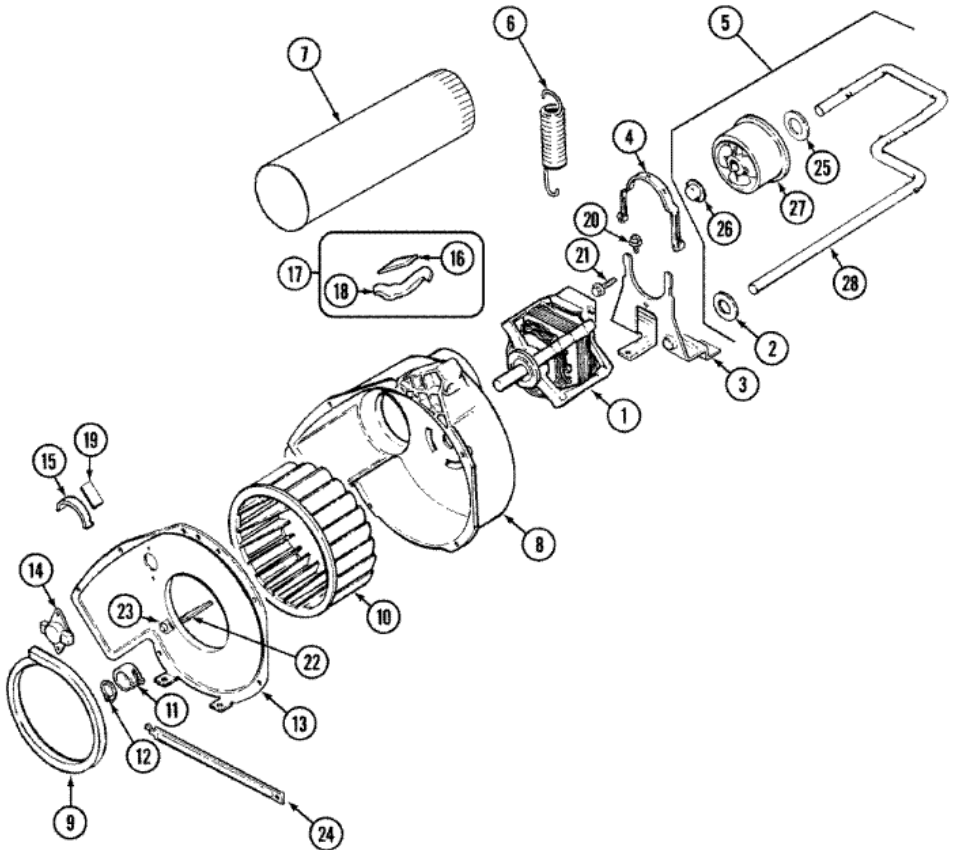

Distribuidor Autorizado

SurteRápido.com

Venta de Refacciones
Electrodomesticas

PYGS244AWW MOTOR