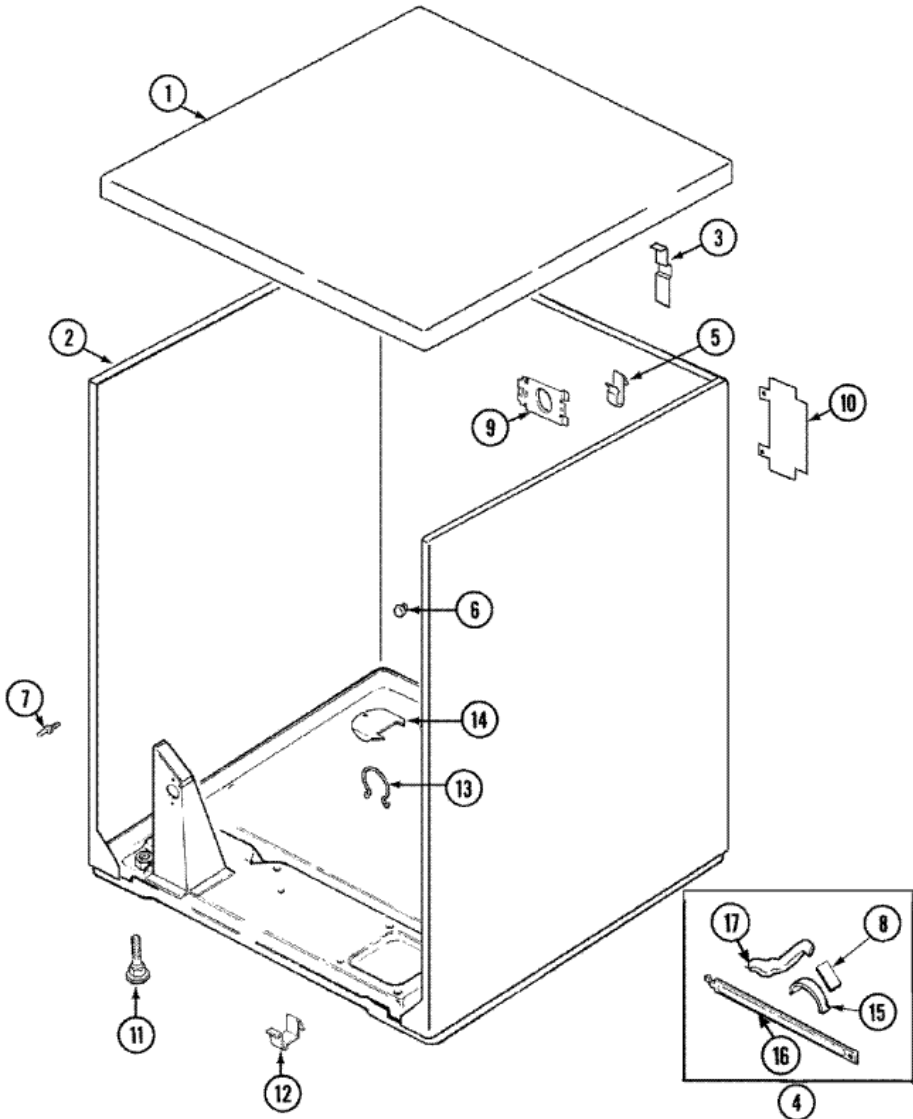

PYGS244AWW GABINETE

PYGS244AWW GABINETE

1	31001220	DAMPER, CABINET (S/P)
1	31001423	TOP, CABINET (WHT) (S/P)
2	31001714	CABINET & BASE ASM (WHT) (S/P)
3	63-5712	HINGE, CABINET TOP (S/P)
3	25-3092	SCREW (S/P)
3	35-4128	PAD, HINGE
4	12002126	REINFORCEMENT BRACE/GLIDE KIT
5	25-3034	CLIP, WIRING (S/P)
6	33-2653	BUMPER, CABINET (S/P)
7	21001829	POST, LOCATING (S/P)
8	31001470	GLIDE, TUMBLER (LT)
9	53-0135	SUPPORT, POWER CORD (S/P)
9	25-7828	SCREW, No.10 TORQ LIMITING (S/P)
10	53-0284	COVER, TERMINAL (S/P)
10	25-7857	SCREW (S/P)
11	63-5519	LEG, LEVELING
12	53-0120	CLIP, FRONT PANEL
13	16515	CLIP, WIRING HARNESS (S/P)
14	25-7733	SCREW (S/P)
14	53-1921	SHIELD, WIRING (S/P)
15	31001356	PAD, GLIDE (S/P)
16	53-1625	BRACE, TUMBLER SUPPORT
17	31001469	GLIDE, TUMBLER (RT) (S/P)

PYGS244AWW TABLERO

PYGS244AWW TABLERO

1	Y2201387	PANEL, CONTROL (S/P)
2	25-3092	SCREW (S/P)
2	21001519	ENDCAP (WHT-LT) (S/P)
3	21001523	ENDCAP (WHT-RT)
3	25-3092	SCREW (S/P)
4	21001954	KNOB, SELECTOR (WHT)
5	53-4394	SWITCH, TEMPERATURE (S/P)
5	25-3092	SCREW (S/P)
6	37001184	KNOB/SKIRT, TIMER
7	21001517	SHIELD, CONTROL (1 POS.) (S/P)
8	31001484	RESISTOR ASM (DOMESTIC/TIMER) (S/P)
8	25-3092	SCREW (S/P)
8	53-1810	TIMER
9	21002005	FRAME, CONTROL PANEL (WHT) (S/P)
10	25-3092	SCREW (S/P)
10	21001527	SHIELD, REAR (BACK PANEL) (S/P)
11	53-1639	BUZZER ASSY. (S/P)