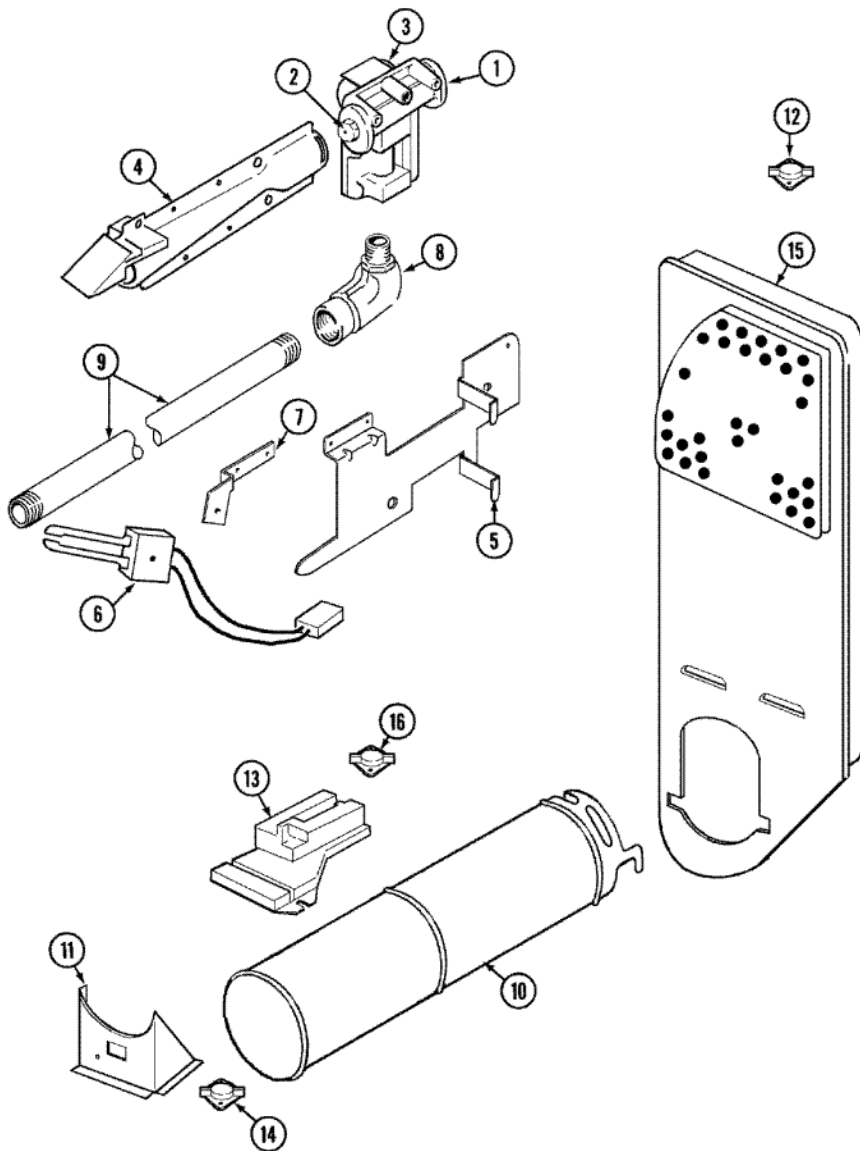

Distribuidor Autorizado

SurteRápido.com

Venta de Refacciones
Electrodomesticas

PYGT344AWW PUERTA

PYGT344AWW PUERTA

1	31001771	PANEL, FRONT (WHT) (S/P)
2	53-0120	CLIP, FRONT PANEL
3	31001526	LOCK, TOP (S/P)
4	33-2653	BUMPER, CABINET (S/P)
5	31001541	SEAL, BLOWER/COLLECTOR DUCT (S/P)
6	25-7810	SCREW 8-18X1/2 TRUSS H (S/P)
6	12001324	DUCT KIT, COLLECTOR
7	53-0204	SEAL (S/P)
8	LA-1005	SWITCH KIT (INCL. 23 & 24)
9	53-0918	FILTER, LINT
10	53-0281	SEAL ASSY (WHITE)
11	25-7752	SCREW, 8-18X3/8 TYAB BUT (S/P)
11	53-0154	PANEL, OUTER DOOR (WHT) (S/P)
12	53-0912	PANEL, INNER DOOR (WHT) (S/P)
13	53-0119	CLIP, HINGE (S/P)
14	53-1490	DOOR PAD (S/P)
15	53-1491	DOOR PAD (S/P)
16	31001529	SEAL, DOOR
17	25-7889	PLUG BUTTON (S/P)
18	25-7810	SCREW 8-18X1/2 TRUSS H (S/P)
18	53-0927	HANDLE, DOOR (WHT) (S/P)
19	53-1492	HINGE, DRYER DOOR (S/P)
19	25-7809	SCREW, No.6-20 1/2 FLTHD TORX (S/P)
20	53-0121	TWIN NUT (S/P)
20	31001786	SCREW, 8-18X1/2 TORX T10 (S/P)
21	LA-1003	STRIKE, DOOR
22	LA-1003	CATCH, DOOR
23	31001732	SWITCH, DOOR
23	53-0148	SWITCH, DOOR (S/P)
24	31001319	CLIP, SWITCH (S/P)
24	31001733	CLIP, SWITCH (S/P)

Distribuidor Autorizado

SurteRápido.com

Venta de Refacciones
Electrodomesticas

PYGT344AWW QUEMADOR

PYGT344AWW QUEMADOR

1	31001368	TAIL PIECE (S/P)
1	60-6846	UNION NUT (S/P)
1	31001485	VALVE, GAS (WITH ORIFICE) (S/P)
2	63-3570	BURNER ORIFICE
3	279834	COIL KIT, GAS DRYER VALVE (2)
4	63-6682	BURNER ASM
5	25-3034	CLIP, WIRING (S/P)
5	53-0140	MTG BRACKET (S/P)
5	25-7741	SCREW (S/P)
6	25-7744	SCREW (S/P)
6	31001556	IGNITER (S/P)
7	53-0686	BRACKET (S/P)
7	25-2134	SCREW (S/P)
8	3406051	CONNECTOR, ANGLE
9	31001777	MAIN GAS LINE ASSY. (S/P)
10	25-7741	SCREW (S/P)
10	53-1884	DESCONTINUADO
11	25-3092	SCREW (S/P)
11	53-2363	SUPPORT, HEATER HOUSING (S/P)
12	25-0168	SCREW (S/P)
12	LA1053	THERMOSTAT, HI-LIMIT
13	25-2134	SCREW (S/P)
13	63-5013	SENSOR (S/P)
14	LA1053	FUSE KIT, THERMAL
15	25-7741	SCREW (S/P)
15	53-1706	DESCONTINUADO
16	LA1053	THERMOSTAT, HI-LIMIT