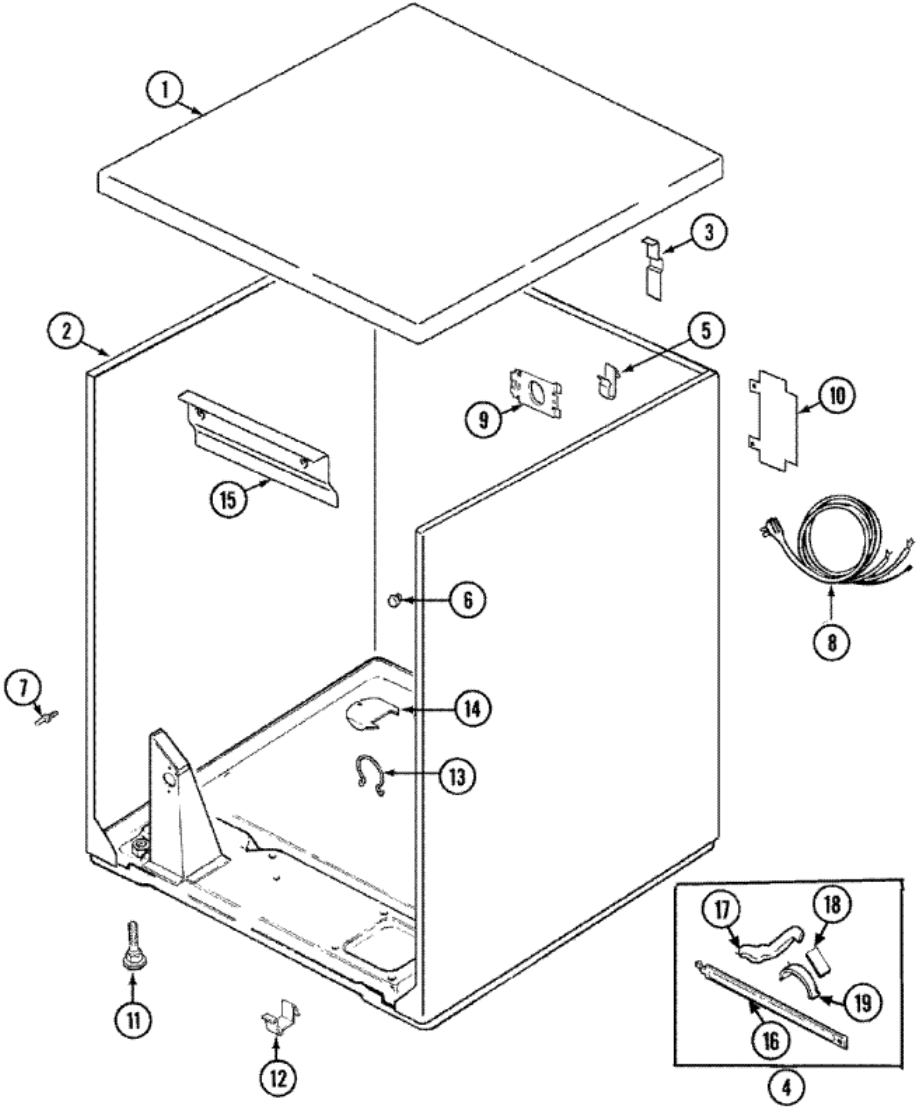

PYGT344AWW GABINETE

PYGT344AWW GABINETE

1	31001220	DAMPER, CABINET (S/P)
1	31001423	TOP, CABINET (WHT) (S/P)
2	31001714	CABINET & BASE ASM (WHT) (S/P)
3	63-5712	HINGE, CABINET TOP (S/P)
3	25-3092	SCREW (S/P)
3	35-4128	PAD, HINGE
4	12002126	REINFORCEMENT BRACE/GLIDE KIT
5	25-3034	CLIP, WIRING (S/P)
6	33-2653	BUMPER, CABINET (S/P)
7	21001829	POST, LOCATING (S/P)
8	31001547	CORD, POWER (S/P)
11	63-5519	LEG, LEVELING
12	53-0120	CLIP, FRONT PANEL
13	16515	CLIP, WIRING HARNESS (S/P)
14	25-7733	SCREW (S/P)
14	53-1921	SHIELD, WIRING (S/P)
16	53-1625	BRACE, TUMBLER SUPPORT
17	31001469	GLIDE, TUMBLER (RT) (S/P)
18	31001356	PAD, GLIDE (S/P)
19	31001470	GLIDE, TUMBLER (LT)

Distribuidor Autorizado

SurteRápido.com

Venta de Refacciones
Electrodomesticas

PYGT344AWW TABLERO

PYGT344AWW TABLERO

1	31001549	PANEL, CONTROL (S/P)
2	21001519	ENDCAP (WHT-LT) (S/P)
2	25-3092	SCREW (S/P)
3	21001523	ENDCAP (WHT-RT)
3	25-3092	SCREW (S/P)
4	53-1639	BUZZER ASSY. (S/P)
5	37001184	KNOB/SKIRT, TIMER
6	31001190	SWITCH, TWO POSITION ROTARY (S/P)
6	25-3092	SCREW (S/P)
7	21002005	FRAME, CONTROL PANEL (WHT) (S/P)
8	25-3092	SCREW (S/P)
8	21001527	SHIELD, REAR (BACK PANEL) (S/P)
9	25-3092	SCREW (S/P)
9	31001513	TIMER (120V/60HZ)
10	21001603	SHIELD, CONTROL (3 POS.) (S/P)
10	31001193	PAD, SHIELD (S/P)
11	21001954	KNOB, SELECTOR (WHT)
12	31001447	SWITCH, TEMPERATURE (S/P)
12	25-3092	SCREW (S/P)
12	31001704	RESISTOR ASM TEMPERATURE (S/P)
13	22003977	SWITCH, ROCKER (WHT)
14	31001491	HARNESS, WIRE (S/P)
14	21001978	LEAD ASSEMBLY (GROUND) (S/P)
14	31001741	LEAD ASSEMBLY (BUZZER) (S/P)
14	31001557	LEAD ASSEMBLY (SIGNAL) (S/P)