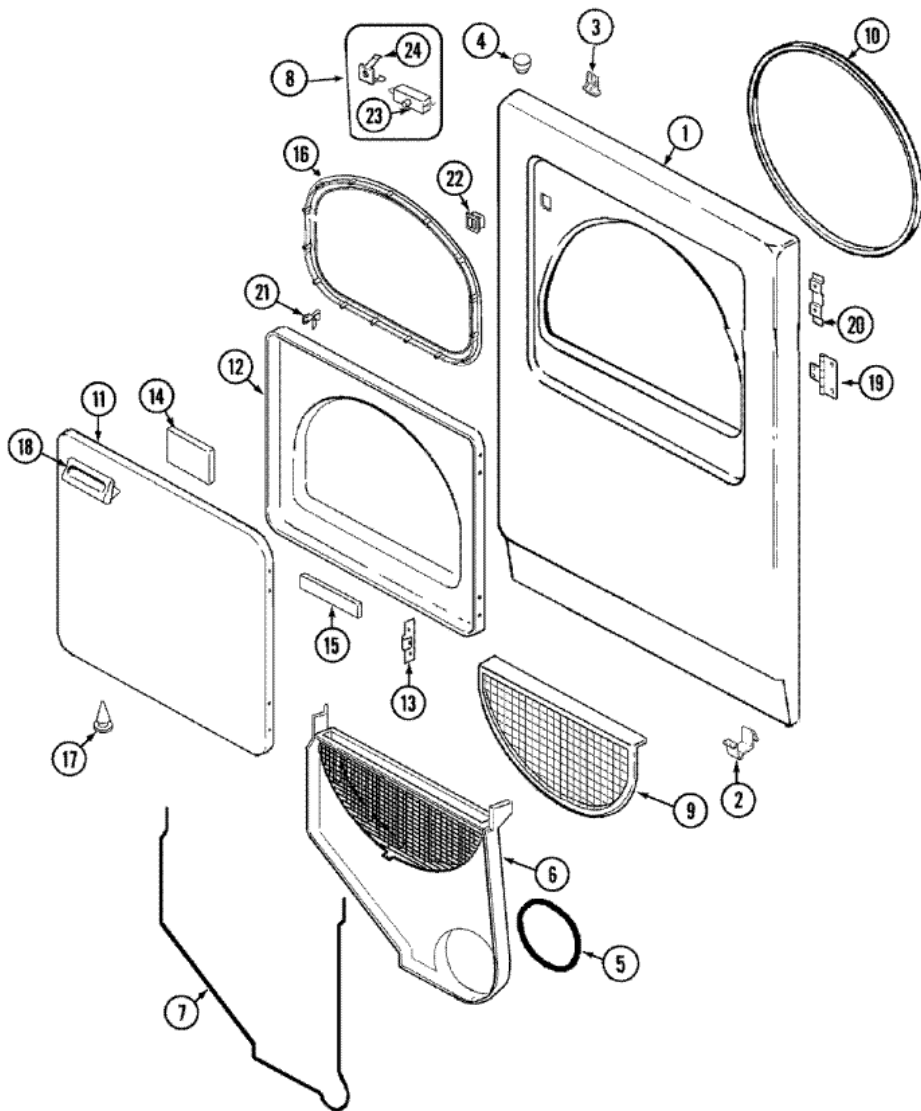

Distribuidor Autorizado

SurteRápido.com

Venta de Refacciones
Electrodomesticas

PYGT344AWW PUERTA