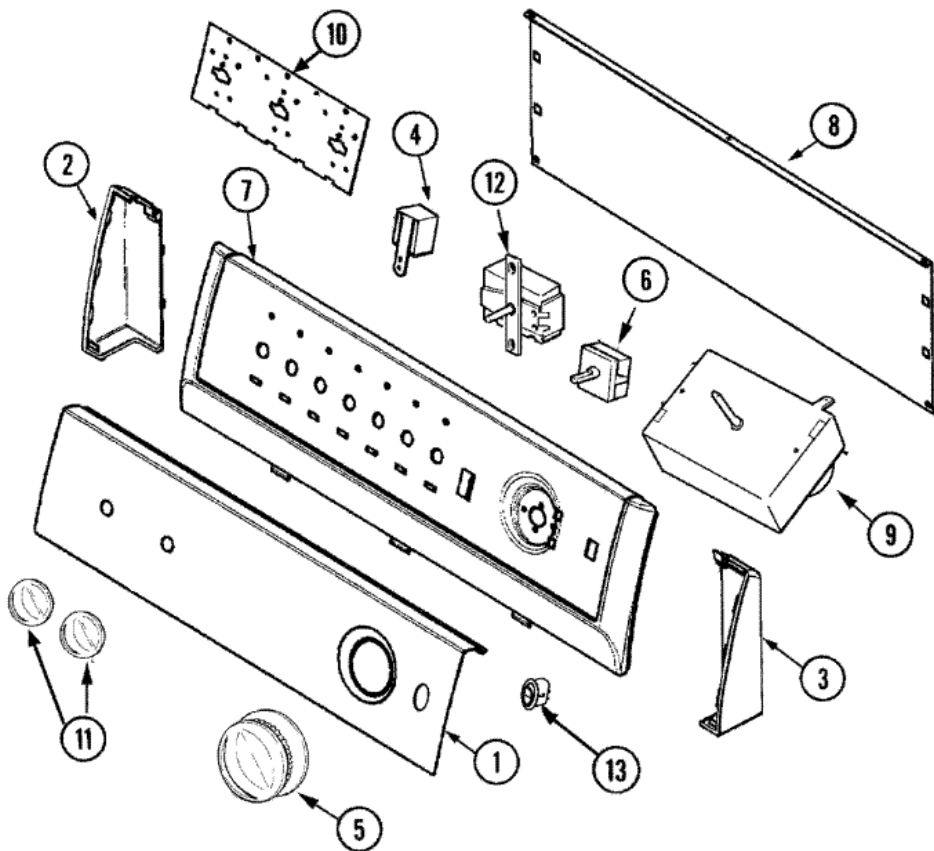

PYGT344AWW GABINETE

PYGT344AWW GABINETE

1	31001220	DAMPER, CABINET (S/P)
1	31001423	TOP, CABINET (WHT) (S/P)
2	31001714	CABINET & BASE ASM (WHT) (S/P)
3	63-5712	HINGE, CABINET TOP (S/P)
3	25-3092	SCREW (S/P)
3	35-4128	PAD, HINGE
4	12002126	REINFORCEMENT BRACE/GLIDE KIT
5	25-3034	CLIP, WIRING (S/P)
6	33-2653	BUMPER, CABINET (S/P)
7	21001829	POST, LOCATING (S/P)
8	31001547	CORD, POWER (S/P)
11	63-5519	LEG, LEVELING
12	53-0120	CLIP, FRONT PANEL
13	16515	CLIP, WIRING HARNESS (S/P)
14	25-7733	SCREW (S/P)
14	53-1921	SHIELD, WIRING (S/P)
16	53-1625	BRACE, TUMBLER SUPPORT
17	31001469	GLIDE, TUMBLER (RT) (S/P)
18	31001356	PAD, GLIDE (S/P)
19	31001470	GLIDE, TUMBLER (LT)

Distribuidor Autorizado

SurteRápido.com

Venta de Refacciones
Electrodomesticas

PYGT344AWW TABLERO

PYGT344AWW TABLERO

1	31001549	PANEL, CONTROL (S/P)
2	21001519	ENDCAP (WHT-LT) (S/P)
2	25-3092	SCREW (S/P)
3	21001523	ENDCAP (WHT-RT)
3	25-3092	SCREW (S/P)
4	53-1639	BUZZER ASSY. (S/P)
5	37001184	KNOB/SKIRT, TIMER
6	31001190	SWITCH, TWO POSITION ROTARY (S/P)
6	25-3092	SCREW (S/P)
7	21002005	FRAME, CONTROL PANEL (WHT) (S/P)
8	25-3092	SCREW (S/P)
8	21001527	SHIELD, REAR (BACK PANEL) (S/P)
9	25-3092	SCREW (S/P)
9	31001513	TIMER (120V/60HZ)
10	21001603	SHIELD, CONTROL (3 POS.) (S/P)
10	31001193	PAD, SHIELD (S/P)
11	21001954	KNOB, SELECTOR (WHT)
12	31001447	SWITCH, TEMPERATURE (S/P)
12	25-3092	SCREW (S/P)
12	31001704	RESISTOR ASM TEMPERATURE (S/P)
13	22003977	SWITCH, ROCKER (WHT)
14	31001491	HARNESS, WIRE (S/P)
14	21001978	LEAD ASSEMBLY (GROUND) (S/P)
14	31001741	LEAD ASSEMBLY (BUZZER) (S/P)
14	31001557	LEAD ASSEMBLY (SIGNAL) (S/P)