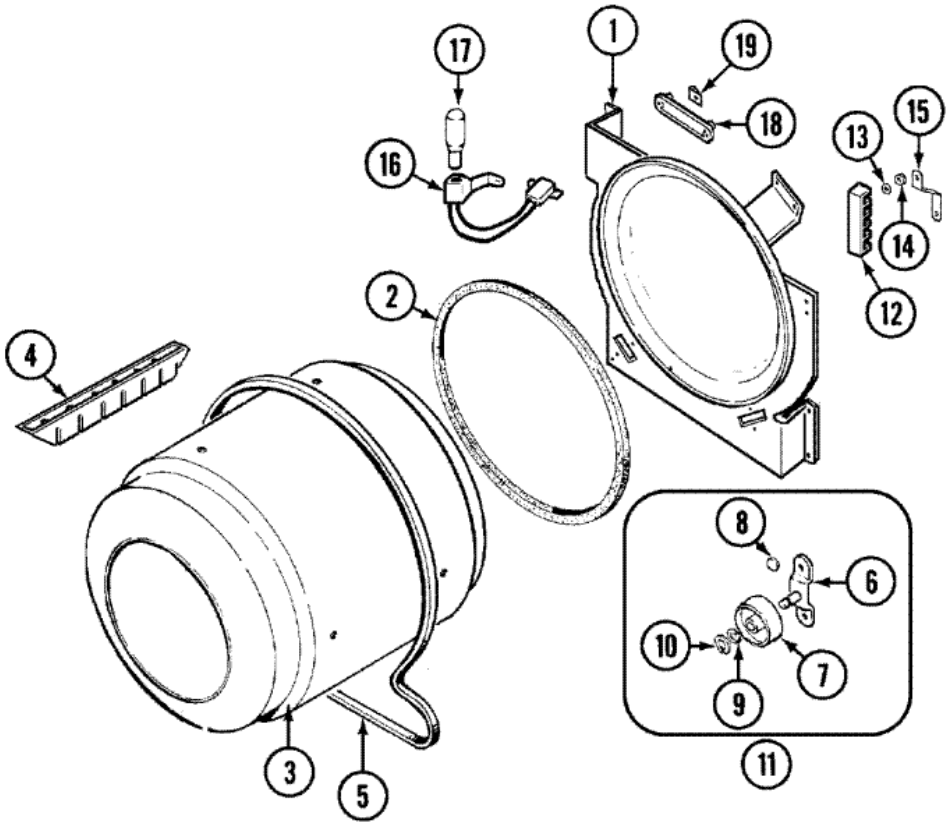

Distribuidor Autorizado

SurteRápido.com

Venta de Refacciones
Electrodomesticas

PYGT344AWW MOTOR

PYGT344AWW MOTOR

1	31001535	PULLEY, MOTOR (60HZ)
1	31001589	MOTOR 1/3HP
2	25-7815	WASHER (S/P)
3	31001570	MOTOR MTG. BRKT. (S/P)
4	53-0214	CLAMP, MOTOR (S/P)
5	53-2287	IDLER ASSY. (S/P)
6	31001465	SPRING, IDLER (S/P)
7	25-2134	SCREW (S/P)
7	53-0134	DUCT, EXHAUST (S/P)
8	53-1801	HOUSING, BLOWER (S/P)
9	31001541	SEAL, BLOWER/COLLECTOR DUCT (S/P)
10	31001317	WHEEL, BLOWER (DEEPPD)
11	312967	CLAMP
12	25-7855	RING, RETAINING (S/P)
13	53-1934	COVER, BLOWER HOUSING (S/P)
13	25-7807	SCREW (S/P)
14	25-2134	SCREW (S/P)
14	31001088	THERMOSTAT, CONTROL
15	31001470	GLIDE, TUMBLER (LT)
16	31001356	PAD, GLIDE (S/P)
17	LA1006	GLIDE KIT, TUMBLER
18	31001469	GLIDE, TUMBLER (RT) (S/P)
19	31001356	PAD, GLIDE (S/P)
20	25-7963	SCREW (S/P)
21	25-7733	SCREW (S/P)
22	53-1026	GUIDE, VANE INLET (S/P)
23	25-3457	SCREW, SEMS (S/P)
24	53-1625	BRACE, TUMBLER SUPPORT
25	25-7815	WASHER (S/P)
26	25-7957	PUSHNUT (S/P)
27	31001344	PULLEY, IDLER (S/P)
28	53-2287	ARM, IDLER (S/P)

PYGT344AWW TAMBOR

PYGT344AWW TAMBOR

1	25-7741	SCREW (S/P)
1	LA-1054	DRYER BULKHEAD KIT (S/P)
2	53-0281	SEAL ASSY (WHITE)
3	53-1250	CYLINDER (W/BAFFLE) (S/P)
4	53-1249	DESCONTINUADO
4	25-7759	SCREW (S/P)
5	341241	BELT, CYLINDER
6	53-0197	SUPPORT ASSY.-CYLINDER REAR
6	25-7101	SCREW (S/P)
7	31001096	ROLLER (REAR)
8	25-7813	SPACER (S/P)
9	25-7814	WASHER (S/P)
10	25-7854	RING, RETAINING
11	LA-1008	RR ROLLER KIT
16	25-3457	SCREW, SEMS (S/P)
16	53-1580	RECEPTACLE ASSY (S/P)
17	53-0570	CYL LIGHT BULB (S/P)
18	53-0174	LENS, BULB (S/P)
19	25-3562	CLIP, PUSH-ON (S/P)