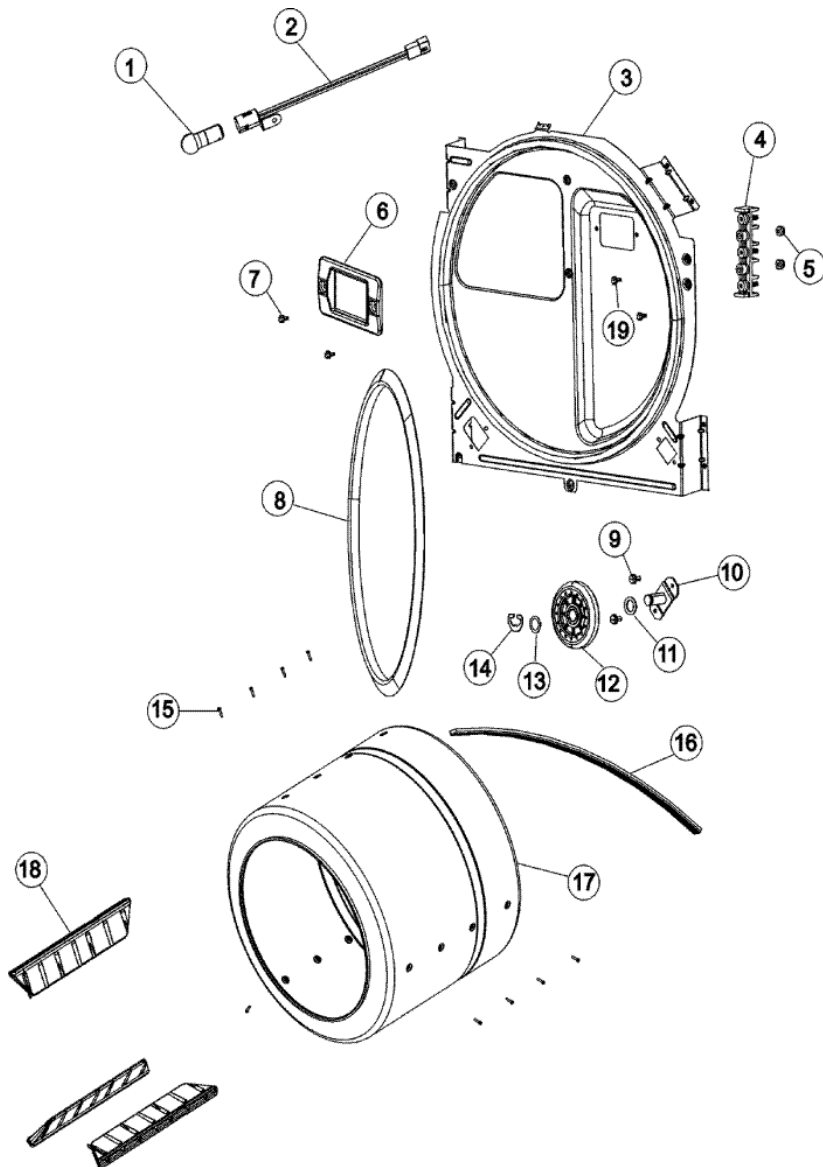

PYGT344AWW TAMBOR

PYGT344AWW TAMBOR

1	25-7741	SCREW (S/P)
1	LA-1054	DRYER BULKHEAD KIT (S/P)
2	53-0281	SEAL ASSY (WHITE)
3	53-1250	CYLINDER (W/BAFFLE) (S/P)
4	53-1249	DESCONTINUADO
4	25-7759	SCREW (S/P)
5	341241	BELT, CYLINDER
6	53-0197	SUPPORT ASSY.-CYLINDER REAR
6	25-7101	SCREW (S/P)
7	31001096	ROLLER (REAR)
8	25-7813	SPACER (S/P)
9	25-7814	WASHER (S/P)
10	25-7854	RING, RETAINING
11	LA-1008	RR ROLLER KIT
16	25-3457	SCREW, SEMS (S/P)
16	53-1580	RECEPTACLE ASSY (S/P)
17	53-0570	CYL LIGHT BULB (S/P)
18	53-0174	LENS, BULB (S/P)
19	25-3562	CLIP, PUSH-ON (S/P)

Distribuidor Autorizado

SurteRápido.com

Venta de Refacciones
Electrodomesticas

PYGT344AWW TAMBOR SERIE 12

PYGT344AWW TAMBOR SERIE 12

1	31001575	BULB, CYLINDER LIGHT (S/P)
2	31001579	RECEPTACLE ASM, CLYINDER LIGHT (S/P)
3	31001581	BULKHEAD WITH SEAL (S/P)
6	31001585	LENS, CYLINDER LIGHT (S/P)
7	31001580	SCREW, 6-32 HEX WASHER HEAD (S/P)
8	53-0281	SEAL ASSEMBLY (REAR)
9	25-7101	SCREW (S/P)
10	53-0197	SUPPORT ASSY.-CYLINDER REAR
11	31001583	SPACER, ROLLER (S/P)
12	31001096	ROLLER (REAR)
13	25-7814	WASHER (S/P)
14	25-7854	RING, RETAINING
15	25-7759	SCREW (S/P)
16	341241	BELT, CYLINDER
17	53-1250	CYLINDER (W/BAFFLE) (S/P)
18	53-1249	DESCONTINUADO