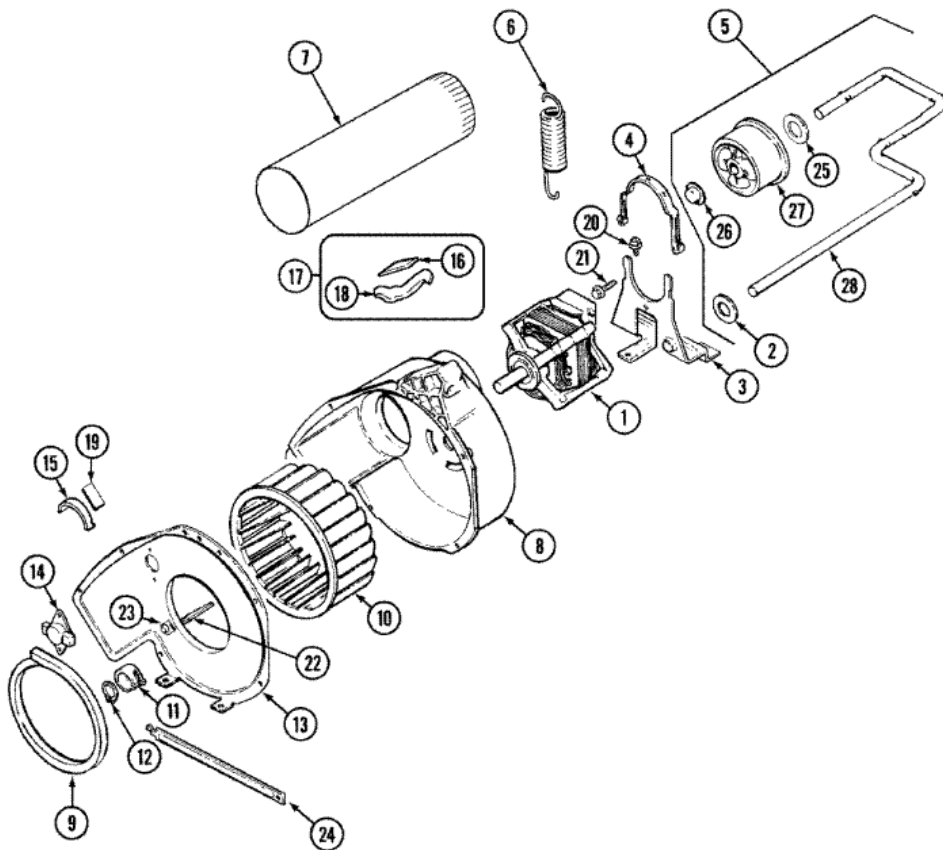

Distribuidor Autorizado

SurteRápido.com

Venta de Refacciones
Electrodomesticas

PYGT344AWW MOTOR