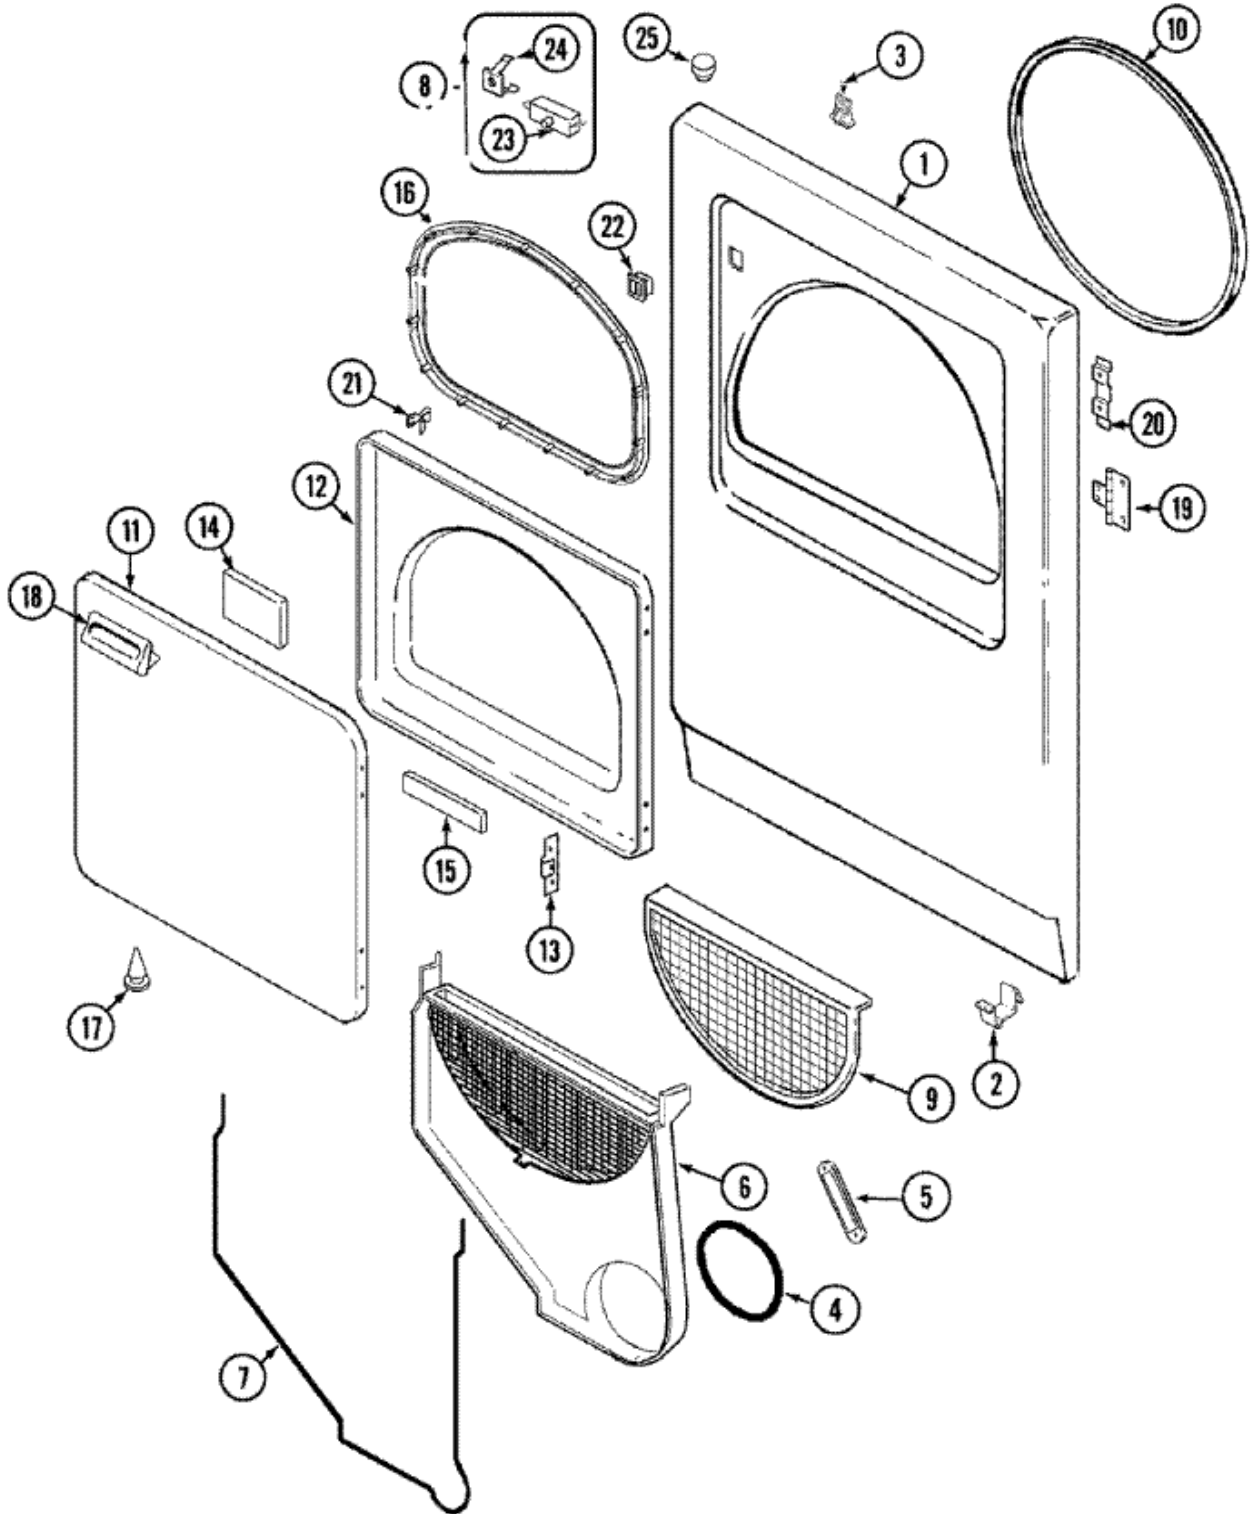

Distribuidor Autorizado

SurteRápido.com

Venta de Refacciones
Electrodomesticas

PYGT44AWW PUERTA