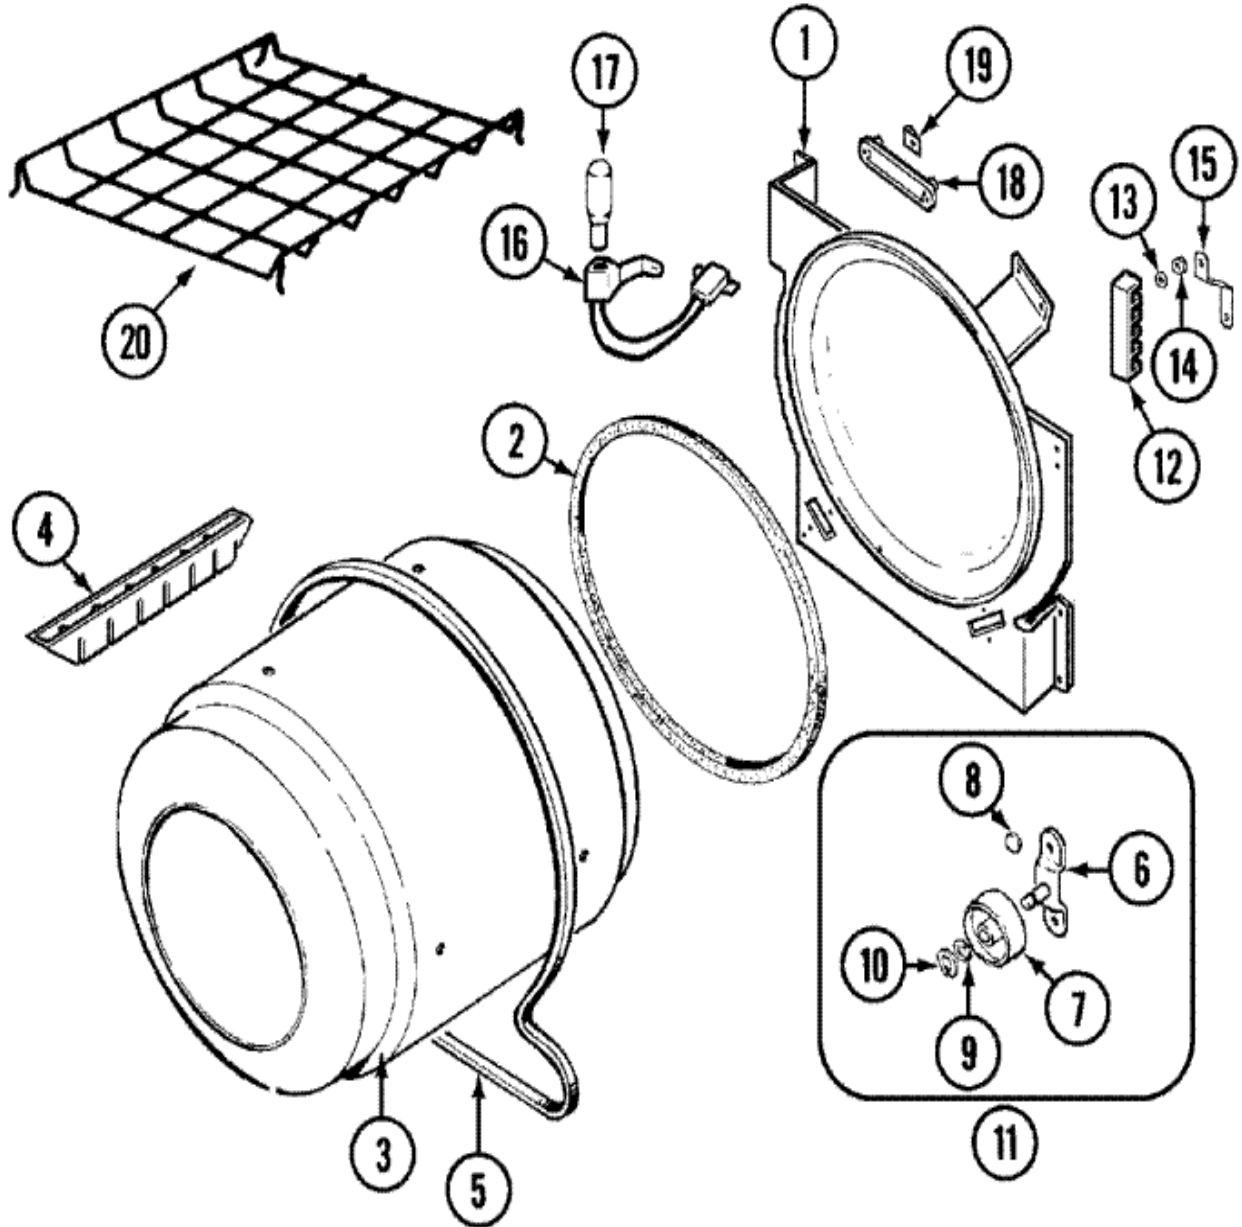

Distribuidor Autorizado

SurteRápido.com

Venta de Refacciones
Electrodomesticas

PYGT444AWW MOTOR

PYGT444AWW MOTOR

1	31001589	MOTOR 1/3HP
1	31001535	PULLEY, MOTOR (60HZ)
2	25-7815	WASHER (S/P)
3	31001570	MOTOR MTG. BRKT. (S/P)
4	53-0214	CLAMP, MOTOR (S/P)
5	53-2287	IDLER ASSY. (S/P)
6	31001465	SPRING, IDLER (S/P)
7	25-2134	SCREW (S/P)
7	53-0134	DUCT, EXHAUST (S/P)
8	53-1801	HOUSING, BLOWER (S/P)
9	31001541	SEAL, BLOWER/COLLECTOR DUCT (S/P)
10	31001317	WHEEL, BLOWER (DEEPD)
11	312967	CLAMP
12	25-7855	RING, RETAINING (S/P)
13	25-7807	SCREW (S/P)
13	53-1934	COVER, BLOWER HOUSING (S/P)
14	31001088	THERMOSTAT, CONTROL
15	31001470	GLIDE, TUMBLER (LT)
16	31001356	PAD, GLIDE (S/P)
17	LA-1006	GLIDE KIT, TUMBLER
18	31001469	GLIDE, TUMBLER (RT) (S/P)
19	31001356	PAD, GLIDE (S/P)
20	25-7963	SCREW (S/P)
21	25-7733	SCREW (S/P)
22	53-1026	GUIDE, VANE INLET (S/P)
23	25-3457	SCREW, SEMS (S/P)
24	53-1625	BRACE, TUMBLER SUPPORT
25	25-7815	WASHER (S/P)
26	25-7957	PUSHNUT (S/P)
27	31001344	PULLEY, IDLER
28	53-2287	ARM, IDLER (S/P)

Distribuidor Autorizado

SurteRápido.com

Venta de Refacciones
Electrodomesticas

PYGT444AWW TAMBOR

PYGT444AWW TAMBOR

1	LA-1054	DRYER BULKHEAD KIT (S/P)
1	25-7741	SCREW (S/P)
2	53-0281	SEAL ASSY (WHITE)
3	53-1250	CYLINDER (W/BAFFLE) (S/P)
4	53-1249	BAFFLE, WHITE
4	25-7759	SCREW (S/P)
5	31531589	BELT, CYLINDER
6	53-0197	SUPPORT ASSY.-CYLINDER REAR
6	25-7101	SCREW (S/P)
7	31001096	ROLLER (REAR)
8	25-7813	SPACER (S/P)
9	25-7814	WASHER (S/P)
10	25-7854	RING, RETAINING
11	LA-1008	RR ROLLER KIT (S/P)
16	25-3457	SCREW, SEMS (S/P)
16	53-1580	RECEPTACLE ASSY (S/P)
17	53-0570	CYL LIGHT BULB (S/P)
18	53-0174	LENS, BULB (S/P)
19	3195558	CLIP, PUSH-ON (S/P)
20	21001495	RACK, DRYING (S/P)