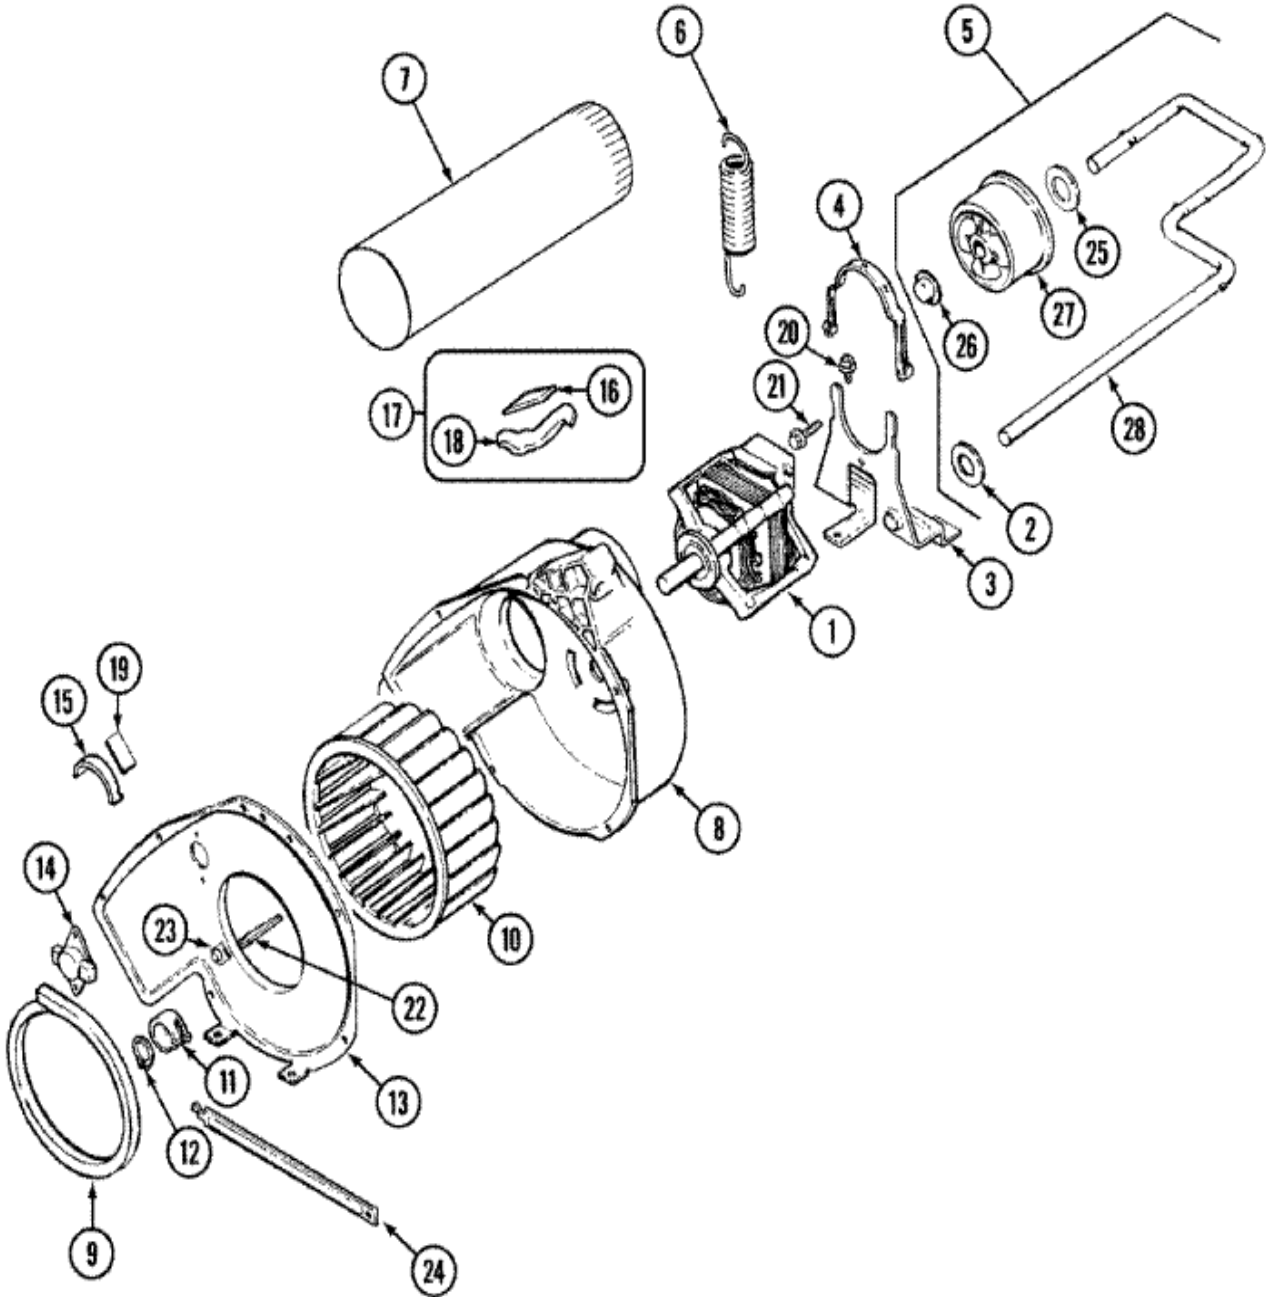

Distribuidor Autorizado

SurteRápido.com

Venta de Refacciones
Electrodomesticas

PYGT444AWW MOTOR