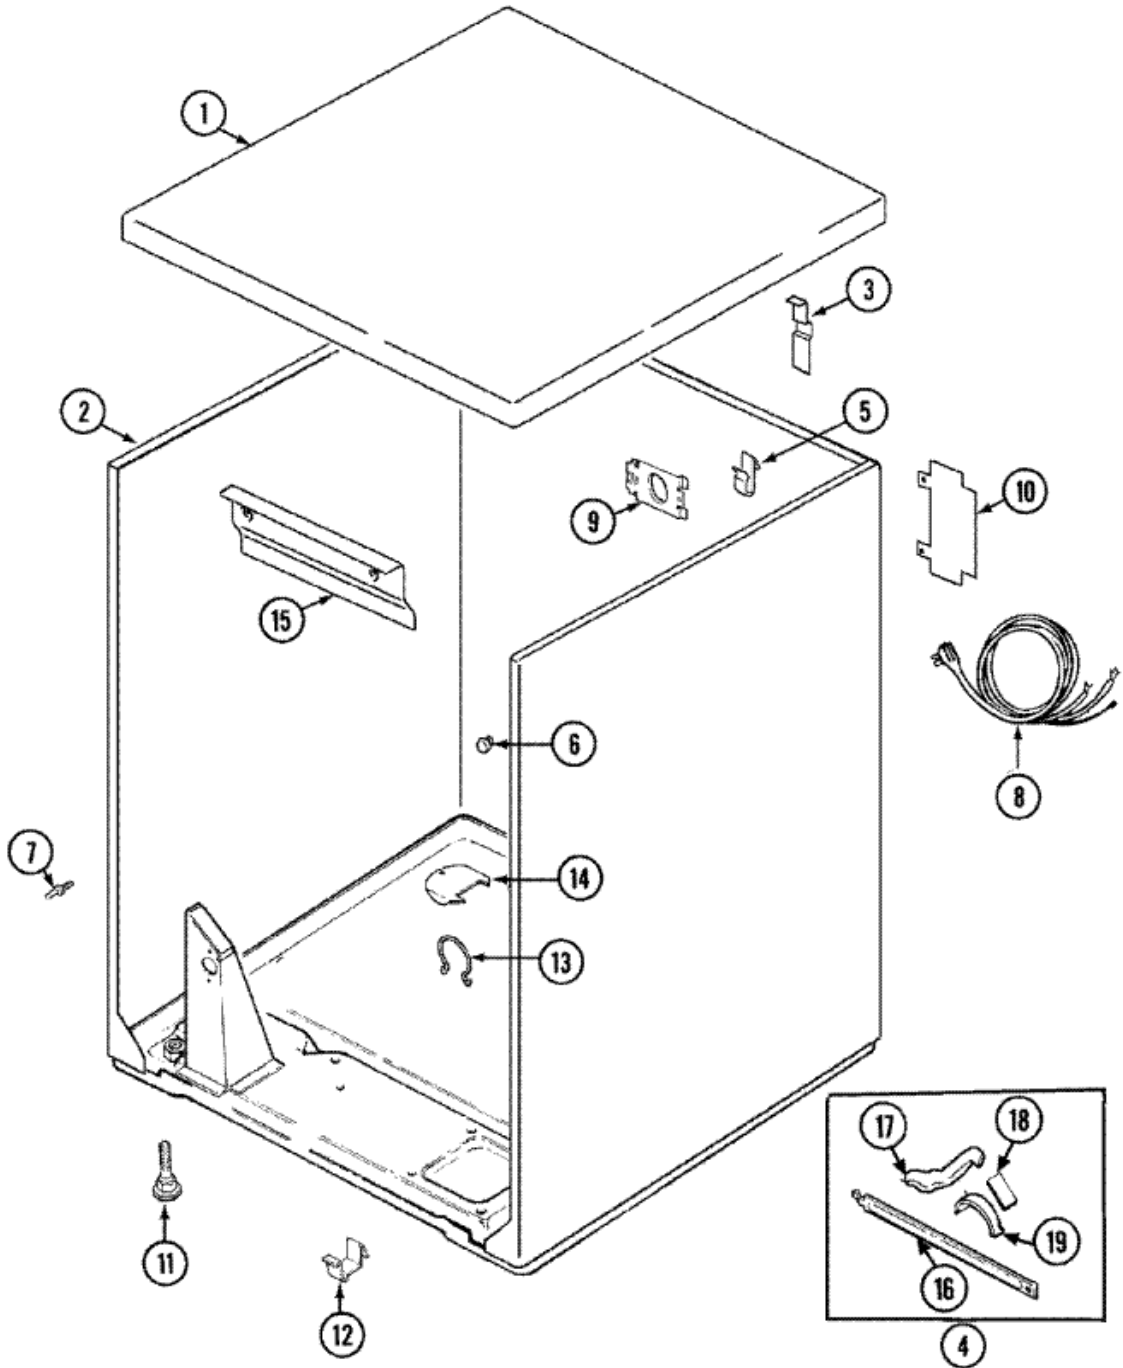

Distribuidor Autorizado

SurteRápido.com

Venta de Refacciones
Electrodomesticas

PYGT444AWW GABINETE

PYGT444AWW GABINETE

1	31001423	TOP, CABINET (WHT) (S/P)
1	31001220	DAMPER, CABINET (S/P)
1	31001527	REINFORMENT, TOP (S/P)
2	31001714	CABINET & BASE ASM (WHT) (S/P)
3	25-3092	SCREW (S/P)
3	35-4128	PAD, HINGE
3	63-5712	HINGE, CABINET TOP (S/P)
4	12002126	REINFORCEMENT BRACE/GLIDE KIT
5	25-3034	CLIP, WIRING (S/P)
6	33-2653	BUMPER, CABINET (S/P)
7	21001829	POST, LOCATING (S/P)
8	31001547	CORD, POWER (S/P)
9	25-7857	SCREW (S/P)
9	53-0136	COVER, SUPPLY CORD (S/P)
11	63-5519	LEG, LEVELING
12	53-0120	CLIP, FRONT PANEL
13	31001320	CLIP, WIRING HARNESS (S/P)
14	53-1921	SHIELD, WIRING (S/P)
14	25-7733	SCREW (S/P)
16	53-1625	BRACE, TUMBLER SUPPORT
17	31001469	GLIDE, TUMBLER (RT) (S/P)
18	31001356	PAD, GLIDE (S/P)
19	31001470	GLIDE, TUMBLER (LT)

Distribuidor Autorizado

SurteRápido.com

Venta de Refacciones
Electrodomesticas

PYGT444AWW TABLERO

PYGT444AWW TABLERO

1	53-4327	PANEL, CONTROL (S/P)
2	21001519	ENDCAP (WHT-LT) (S/P)
2	25-3092	SCREW (S/P)
3	25-3092	SCREW (S/P)
3	21001523	ENDCAP (WHT-RT)
4	33001848	SIGNAL, END OF CYCLE (CHIME) (S/P)
4	31001557	LEAD ASSEMBLY (SIGNAL) (S/P)
5	31001447	SWITCH, TEMPERATURE (S/P)
5	25-3092	SCREW (S/P)
5	31001704	RESISTOR ASM TEMPERATURE (S/P)
6	37001184	KNOB/SKIRT, TIMER
7	21001517	SHIELD, CONTROL (1 POS.) (S/P)
7	21001603	SHIELD, CONTROL (3 POS.) (S/P)
8	31001507	BRACKET, CIRCUIT BOARD (S/P)
9	21002005	FRAME, CONTROL PANEL (WHT) (S/P)
10	21001527	SHIELD, REAR (BACK PANEL) (S/P)
10	25-3092	SCREW (S/P)
11	25-3092	SCREW (S/P)
11	31001731	TIMER (S/P)
12	21001954	KNOB, SELECTOR (WHT)
13	31001190	SWITCH, TWO POSITION ROTARY (S/P)
14	33001212	BOARD, CONTROL-MOISTURE SENSOR
15	31001557	LEAD ASSEMBLY (SIGNAL) (S/P)
15	31001741	LEAD ASSEMBLY (BUZZER) (S/P)
15	31001509	HARNESS, WIRE (S/P)
15	21001978	LEAD ASSEMBLY (GROUND) (S/P)
15	31001558	LEAD ASSEMBLY (SENSOR) (S/P)