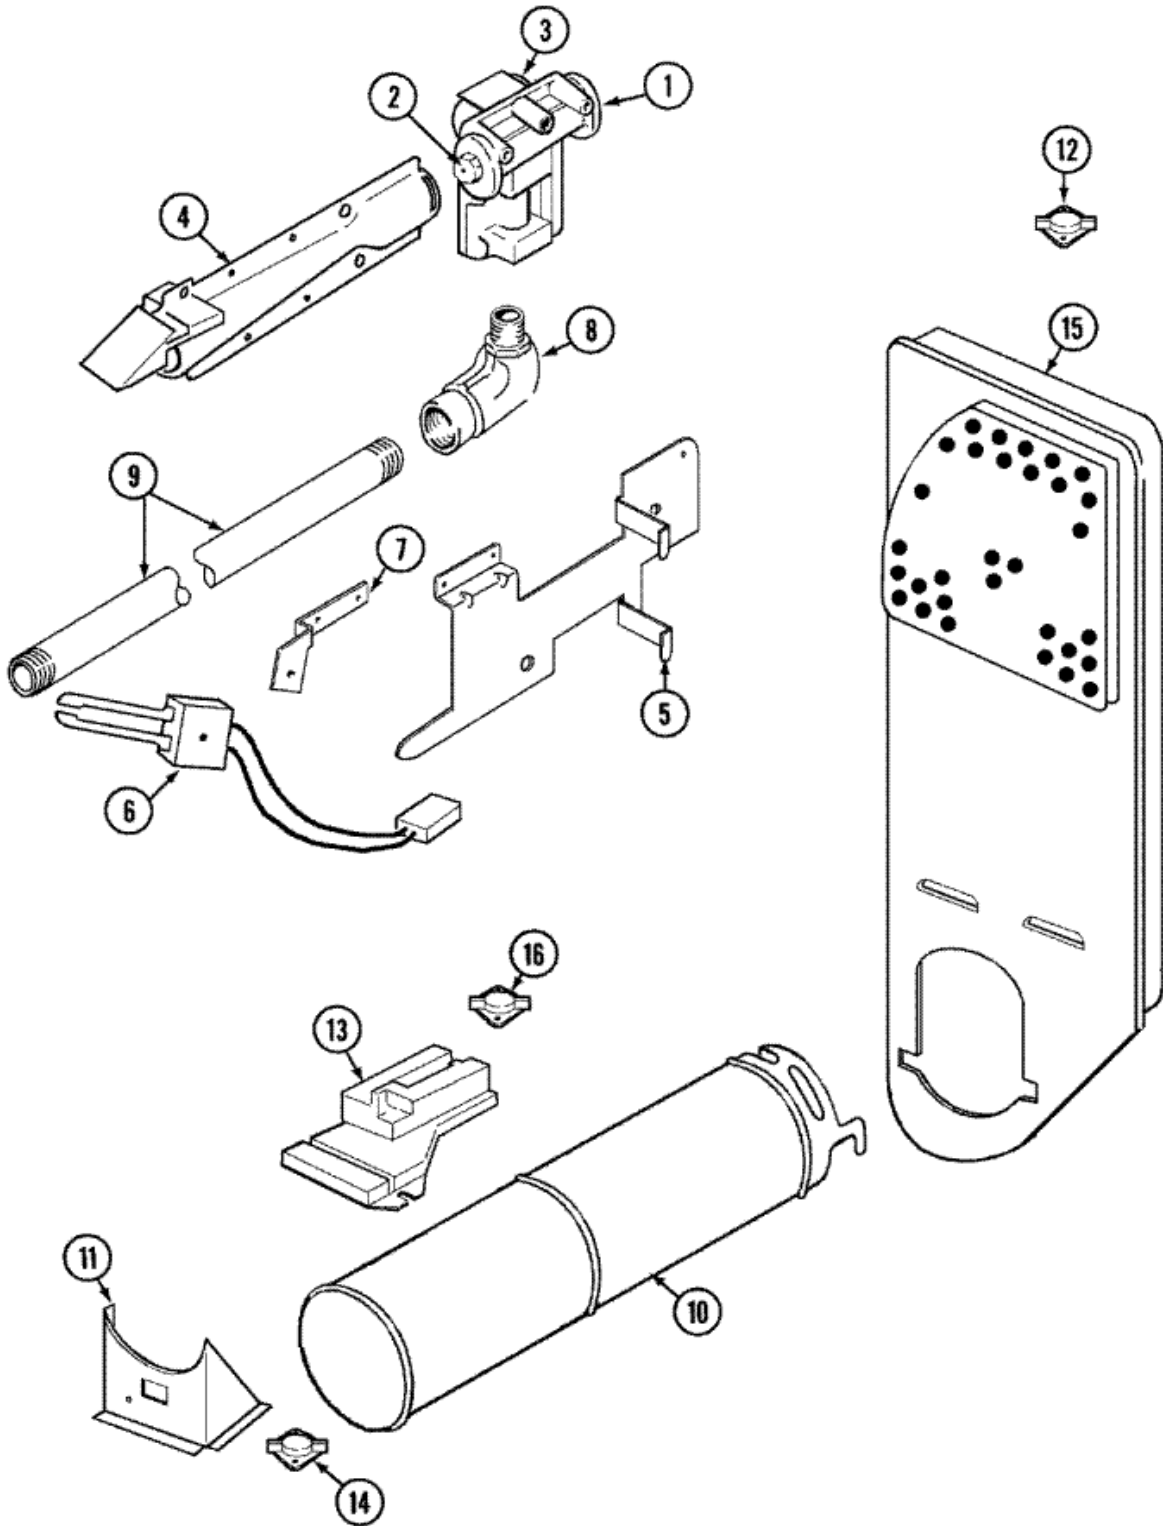

Distribuidor Autorizado

SurteRápido.com

Venta de Refacciones
Electrodomesticas

PYGT444AWW RESISTENCIA