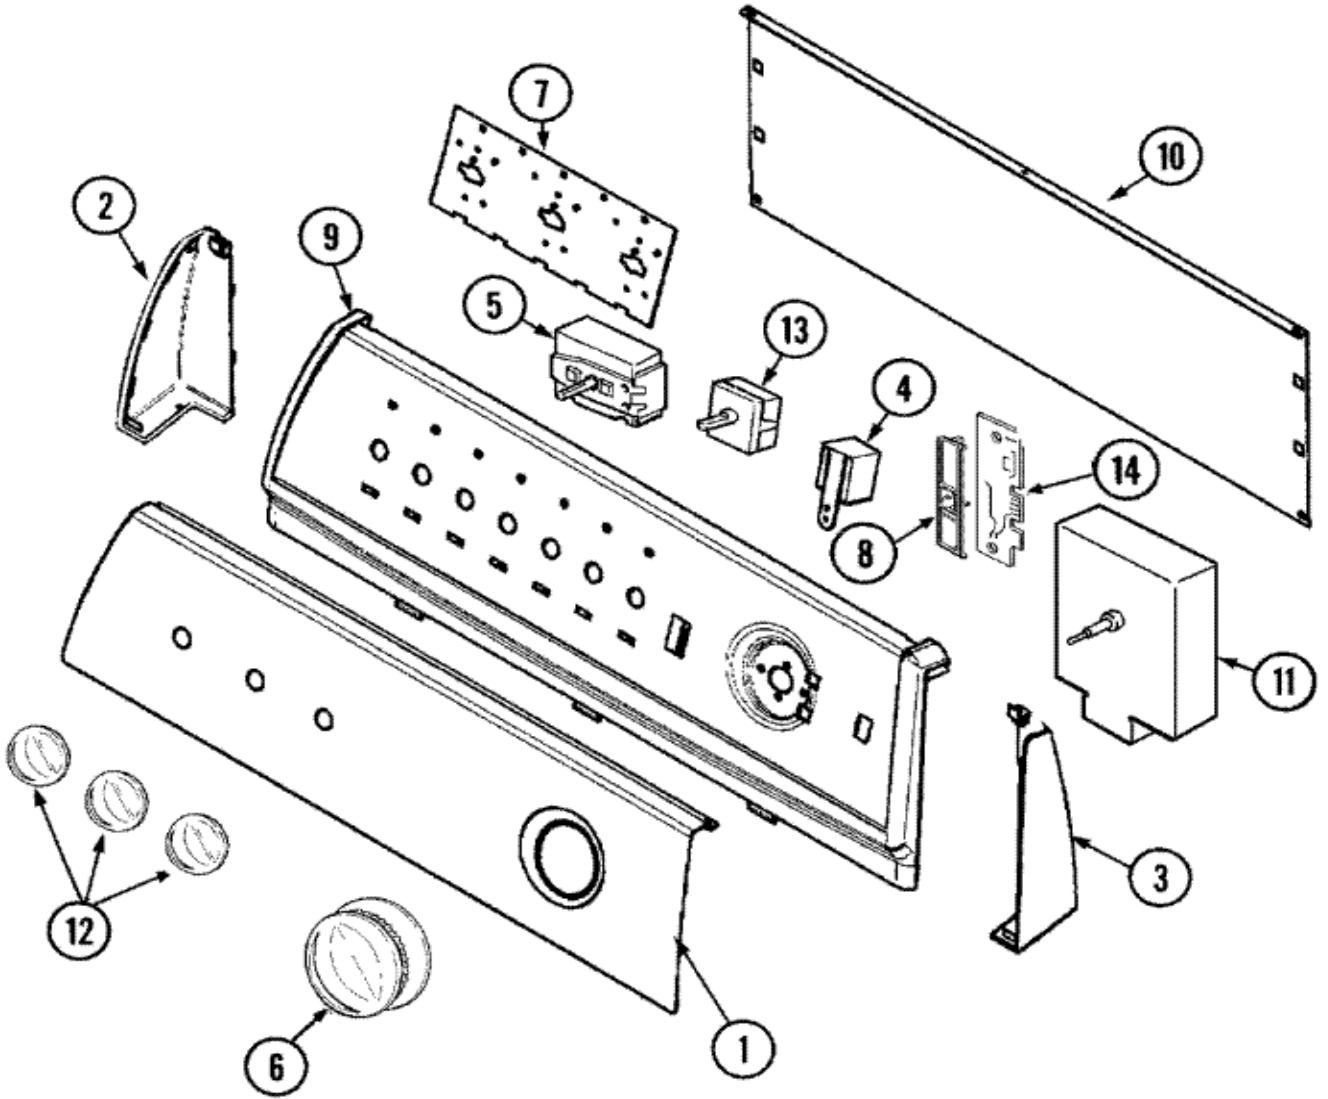

Distribuidor Autorizado

SurteRápido.com

Venta de Refacciones
Electrodomesticas

PYGT444AWW GABINETE

PYGT444AWW GABINETE

1	31001423	TOP, CABINET (WHT) (S/P)
1	31001220	DAMPER, CABINET (S/P)
1	31001527	REINFORMENT, TOP (S/P)
2	31001714	CABINET & BASE ASM (WHT) (S/P)
3	25-3092	SCREW (S/P)
3	35-4128	PAD, HINGE
3	63-5712	HINGE, CABINET TOP (S/P)
4	12002126	REINFORCEMENT BRACE/GLIDE KIT
5	25-3034	CLIP, WIRING (S/P)
6	33-2653	BUMPER, CABINET (S/P)
7	21001829	POST, LOCATING (S/P)
8	31001547	CORD, POWER (S/P)
9	25-7857	SCREW (S/P)
9	53-0136	COVER, SUPPLY CORD (S/P)
11	63-5519	LEG, LEVELING
12	53-0120	CLIP, FRONT PANEL
13	31001320	CLIP, WIRING HARNESS (S/P)
14	53-1921	SHIELD, WIRING (S/P)
14	25-7733	SCREW (S/P)
16	53-1625	BRACE, TUMBLER SUPPORT
17	31001469	GLIDE, TUMBLER (RT) (S/P)
18	31001356	PAD, GLIDE (S/P)
19	31001470	GLIDE, TUMBLER (LT)

Distribuidor Autorizado

SurteRápido.com

Venta de Refacciones
Electrodomesticas

PYGT444AWW TABLERO

PYGT444AWW TABLERO

1	53-4327	PANEL, CONTROL (S/P)
2	21001519	ENDCAP (WHT-LT) (S/P)
2	25-3092	SCREW (S/P)
3	25-3092	SCREW (S/P)
3	21001523	ENDCAP (WHT-RT)
4	33001848	SIGNAL, END OF CYCLE (CHIME) (S/P)
4	31001557	LEAD ASSEMBLY (SIGNAL) (S/P)
5	31001447	SWITCH, TEMPERATURE (S/P)
5	25-3092	SCREW (S/P)
5	31001704	RESISTOR ASM TEMPERATURE (S/P)
6	37001184	KNOB/SKIRT, TIMER
7	21001517	SHIELD, CONTROL (1 POS.) (S/P)
7	21001603	SHIELD, CONTROL (3 POS.) (S/P)
8	31001507	BRACKET, CIRCUIT BOARD (S/P)
9	21002005	FRAME, CONTROL PANEL (WHT) (S/P)
10	21001527	SHIELD, REAR (BACK PANEL) (S/P)
10	25-3092	SCREW (S/P)
11	25-3092	SCREW (S/P)
11	31001731	TIMER (S/P)
12	21001954	KNOB, SELECTOR (WHT)
13	31001190	SWITCH, TWO POSITION ROTARY (S/P)
14	33001212	BOARD, CONTROL-MOISTURE SENSOR
15	31001557	LEAD ASSEMBLY (SIGNAL) (S/P)
15	31001741	LEAD ASSEMBLY (BUZZER) (S/P)
15	31001509	HARNESS, WIRE (S/P)
15	21001978	LEAD ASSEMBLY (GROUND) (S/P)
15	31001558	LEAD ASSEMBLY (SENSOR) (S/P)