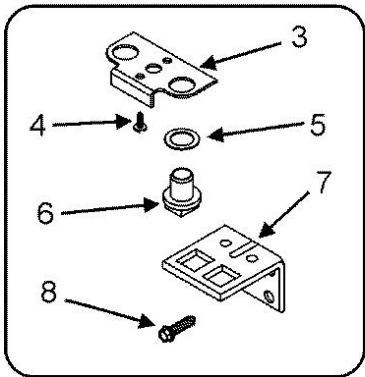

REFRIGERADOR MTF2193ARS

REFRIGERADOR MTF2193ARS

Item	Part Number	Description
1	63001506	TUNNEL ASSY., AIR
2	63001653	COVER, EVAPORATOR
3	2256637	SCREW
4	63001593	GASKET, EVAPORATOR COVER
5	63001594	TRAY, DRIP
6	63001057	MOTOR, EVAPORATOR FAN
7	63001058	BUSHING, EVAPORATOR FAN
8	63001062	RETAINER, EVAPORATOR FAN
9	63001063	BRACKET, EVAPORATOR FAN
10	489399	SCREW
11	63001060	BLADE, EVAPORATOR FAN
12	63001061	CLIP, FAN BLADE
13	63001595	HEATER, DEFROST
14	63001050	CLIP, DEFROST HEATER
15	12002614	KIT, EVAPORATOR
16	63001429	SEAL
17	63001654	WIRE HARNESS, LIGHT
18	63001599	THERMOSTAT, DEFROST (3 WIRE)
19	63001600	WIRE HARNESS, FRZ.
20	12466104	SWITCH, LIGHT
21	63001448	RECEPTACLE, BULB
22	8009	BULB, LIGHT
23	63001601	SHELF, FRZ.
24	63001449	COVER, LIGHT
25	63001592	SEAL, EVAPORATOR COVER
26	63001446	COVER, FAN

REFRIGERADOR MTF2193ARS

Item	Part Number	Description
1	63001636	SEAL, FRZ. DOOR (BLK)
2	63001613	SHELF, PICK OFF

REFRIGERADOR MTF2193ARS

REFRIGERADOR MTF2193ARS

Item	Part Number	Description
1	63001667	DOOR ASSY., FREEZER (STNLS)
2	63001462	HANDLE ASSY., DOOR (BLK)
3	63001229	CAP, HINGE (BLK)
4	63001455	COVER, UPPER HINGE (BLK)
5	63001231	SCREW
6	63001408	HINGE, UPPER
7	63001456	STOP, DOOR (BLK)
8	W10142289	SCREW
9	63001079	WASHER, HINGE
10	W10851465	HINGE, CENTER (BLK)
11	63001234	SCREW
12	63001458	CAP, CENTER HINGE (BLK)
13	63001235	CAP, HINGE (BLK)
14	63001225	CAP, BUSHING (BLK)
15	63001459	NAMEPLATE (MAYTAG)
16	63001432	SCREW
17	63001435	SCREW
18	63001461	CAP, HANDLE SCREW (GRY)

REFRIGERADOR MTF2193ARS

Item	Part Number	Description
1	63001734	DOOR ASSY., FRESH FOOD (STNLS)
2	63001468	HANDLE ASSY., DOOR (BLK)
3	63001604	STOP, DOOR
4	63001255	SCREW
5	63001079	WASHER, HINGE
6	63001089	PIN, LOWER HINGE
7	63001128	HINGE,LOWER !!
8	63001226	SCREW
9	63001225	CAP, BUSHING (BLK)
10	63001432	SCREW
11	63001461	CAP, HANDLE SCREW (GRY)
12	63001435	SCREW
13	63001458	CAP, CENTER HINGE (BLK)