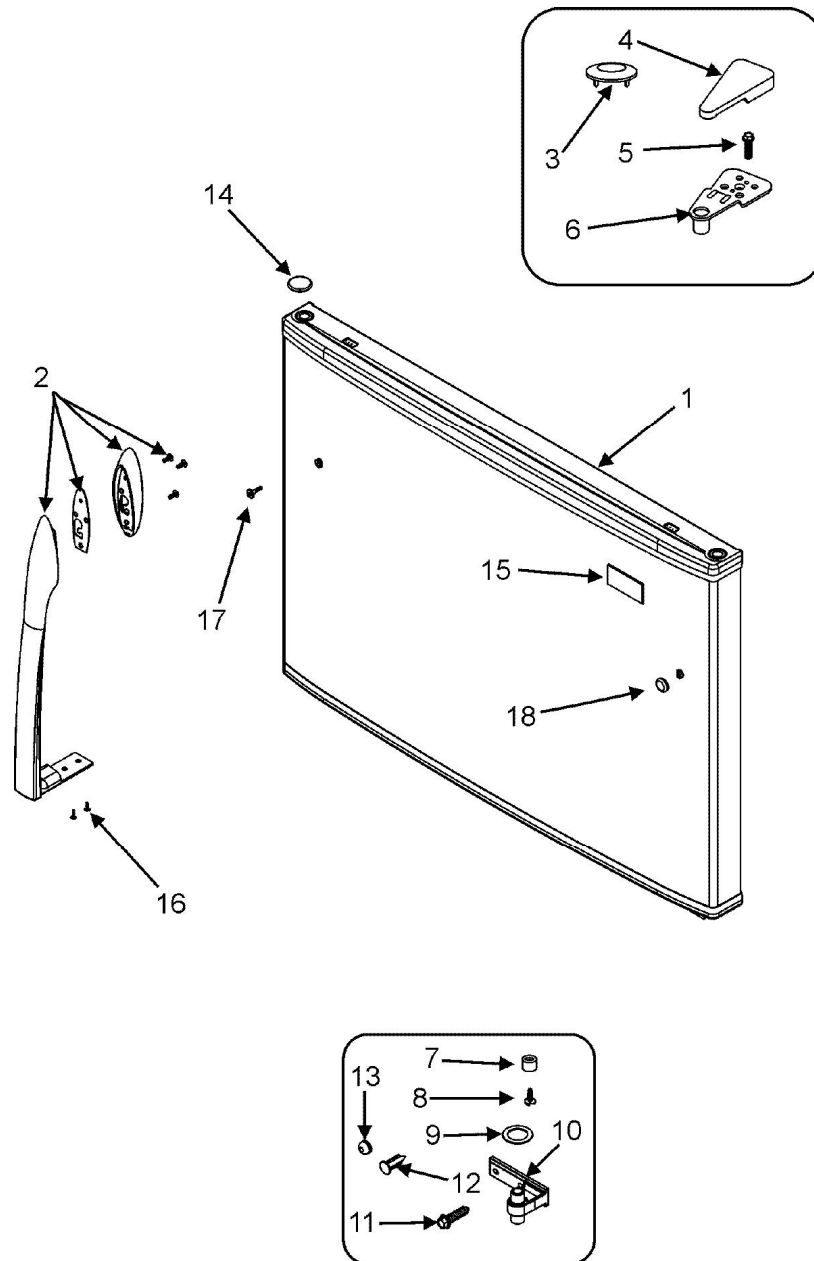

REFRIGERADOR MTF2193ARS

REFRIGERADOR MTF2193ARS

Item	Part Number	Description
1	63001667	DOOR ASSY., FREEZER (STNLS)
2	63001462	HANDLE ASSY., DOOR (BLK)
3	63001229	CAP, HINGE (BLK)
4	63001455	COVER, UPPER HINGE (BLK)
5	63001231	SCREW
6	63001408	HINGE, UPPER
7	63001456	STOP, DOOR (BLK)
8	W10142289	SCREW
9	63001079	WASHER, HINGE
10	W10851465	HINGE, CENTER (BLK)
11	63001234	SCREW
12	63001458	CAP, CENTER HINGE (BLK)
13	63001235	CAP, HINGE (BLK)
14	63001225	CAP, BUSHING (BLK)
15	63001459	NAMEPLATE (MAYTAG)
16	63001432	SCREW
17	63001435	SCREW
18	63001461	CAP, HANDLE SCREW (GRY)