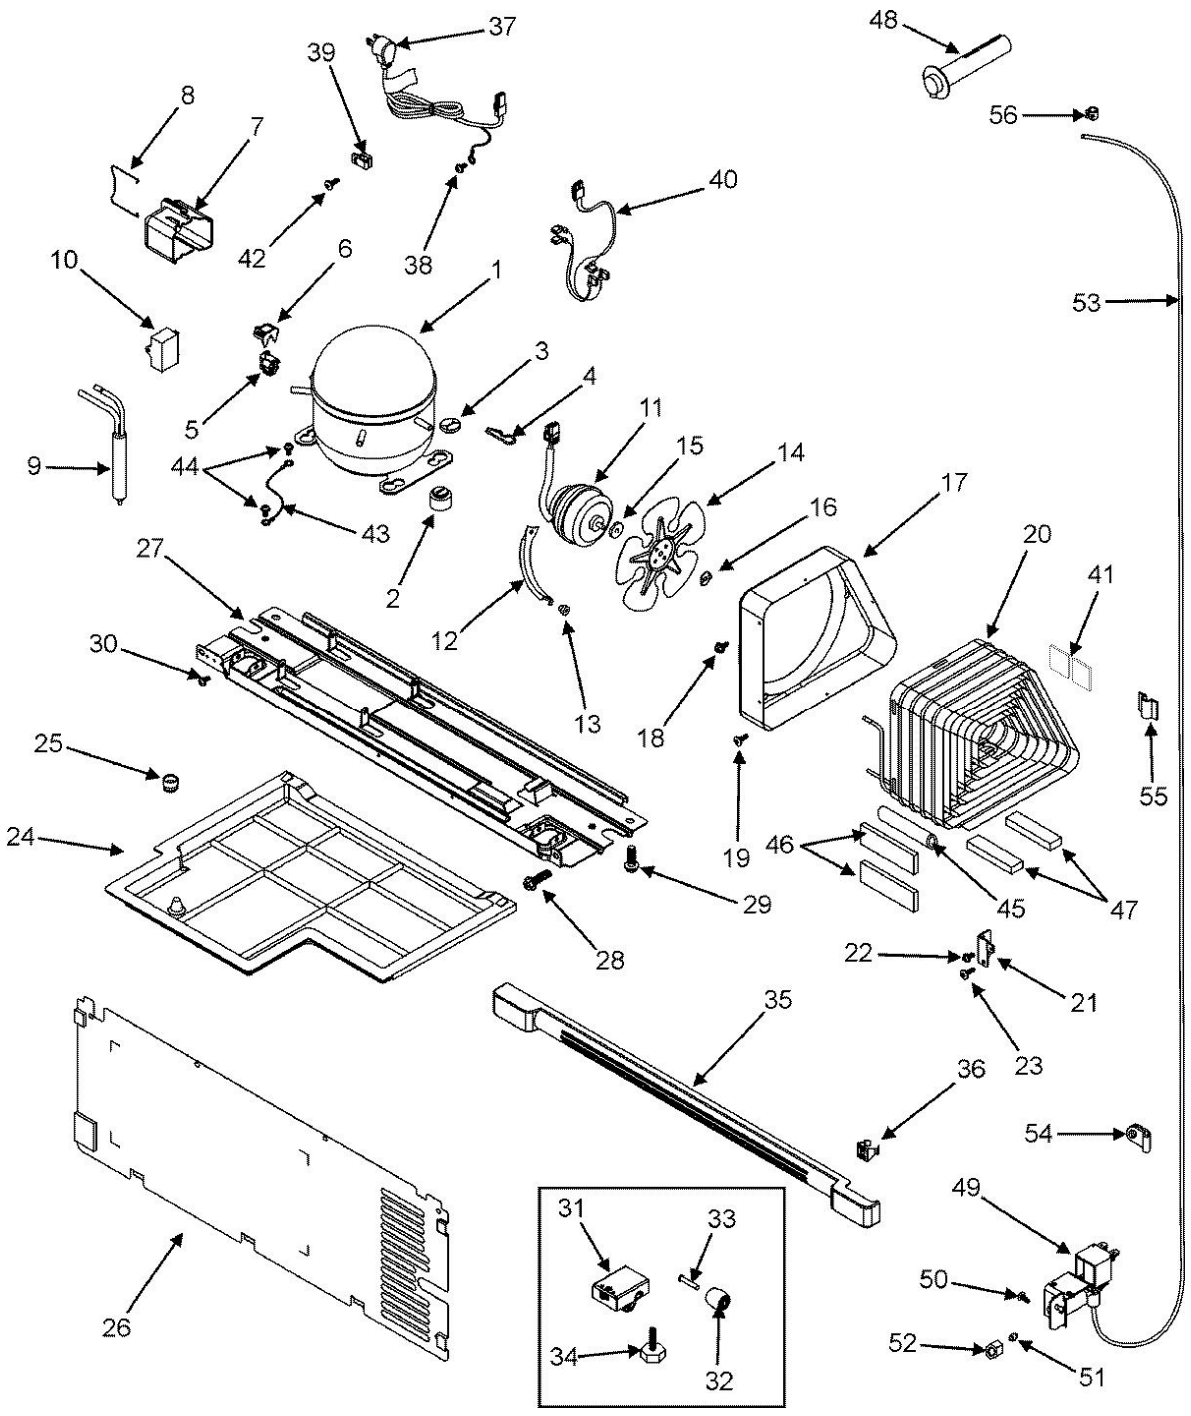

REFRIGERADOR MTF2193ARS

REFRIGERADOR MTF2193ARS

Item	Part Number	Description
1	W10309989	KIT, COMPRESSOR
2	63001006	GROMMET, COMPRESSOR
3	63001007	WASHER, COMPRESSOR
4	63001008	SPRING, COMPRESSOR
5	63001003	RELAY, PTC
6	63001004	OVERLOAD
7	63001013	COVER, RELAY
8	63001014	CLIP, RELAY COVER
9	W10143759	DRIER
10	63001005	CAPACITOR, RUN
11	63001575	MOTOR, CONDENSER FAN
12	63001020	BRACKET, FAN MOTOR
12	63001092	SCREW
13	63001017	GROMMET, BRACKET
14	63001018	BLADE, CONDENSER FAN
15	63001576	GROMMET, FAN MOTOR
16	63001577	CLIP, FAN BLADE
17	63001015	SHROUD, CONDENSER
18	489399	SCREW
19	63001093	SCREW
20	63001778	CONDENSER
21	63001023	BRACKET, VALVE
24	63001573	PAN, DRAIN
25	63001022	CAP, DRAIN
26	67006425	SCREW
26	63001574	COVER, MACHINE COMPARTMENT
27	Y00000000	SEE NOTE (BASE PAN NOT AVAILABLE)
28	63001251	BOLT
29	63001252	BOLT
31	8169475	SCREW
31	63001443	WHEEL ASSY. (FRT)
32	63001001	WHEEL (REAR)

REFRIGERADOR MTF2193ARS

33	63001002	PIN, WHEEL
34	63001025	LEG, LEVELING
35	63001658	KICKPLATE ASSY. (BLK)
36	63001351	CLIP, KICKPLATE
37	63001570	CORD, POWER
38	63001571	SCREW
39	63001346	CLIP, POWER CORD
40	63001012	WIRE HARNESS, COMPRESSOR
41	63001427	SEAL
42	63001572	SCREW
43	63001011	WIRE, GROUND
44	63001091	SCREW
45	63001424	SEAL
46	63001425	SEAL
47	63001426	SEAL
48	61005940	GROMMET, FILL TUBE
49	61005273	VALVE, WATER
50	8281227	SCREW

REFRIGERADOR MTF2193ARS

REFRIGERADOR MTF2193ARS

Item	Part Number	Description
1	63001471	DAMPER/INSULATION ASSY.
2	61005388	SCREW
2	68233-3	TIMER, DEFROST
3	63001358	CONTROL ASSY., TEMPERATURE
3	65275-81	SCREW
4	63001473	HOUSING, CONTROL
5	2256637	SCREW
6	12466104	SWITCH, LIGHT
7	63001355	KNOB, TEMPERATURE CONTROL
8	63001356	RECEPTACLE, BULB
9	8009	BULB, LIGHT
10	63001357	PLATE, BULB
11	63001582	SEAL, DAMPER ASSY.
12	63001581	WIRE HARNESS, CONTROLS
13	63001472	LEVER, DAMPER FLAP
14	63001497	KNOB, FREEZER CONTROL