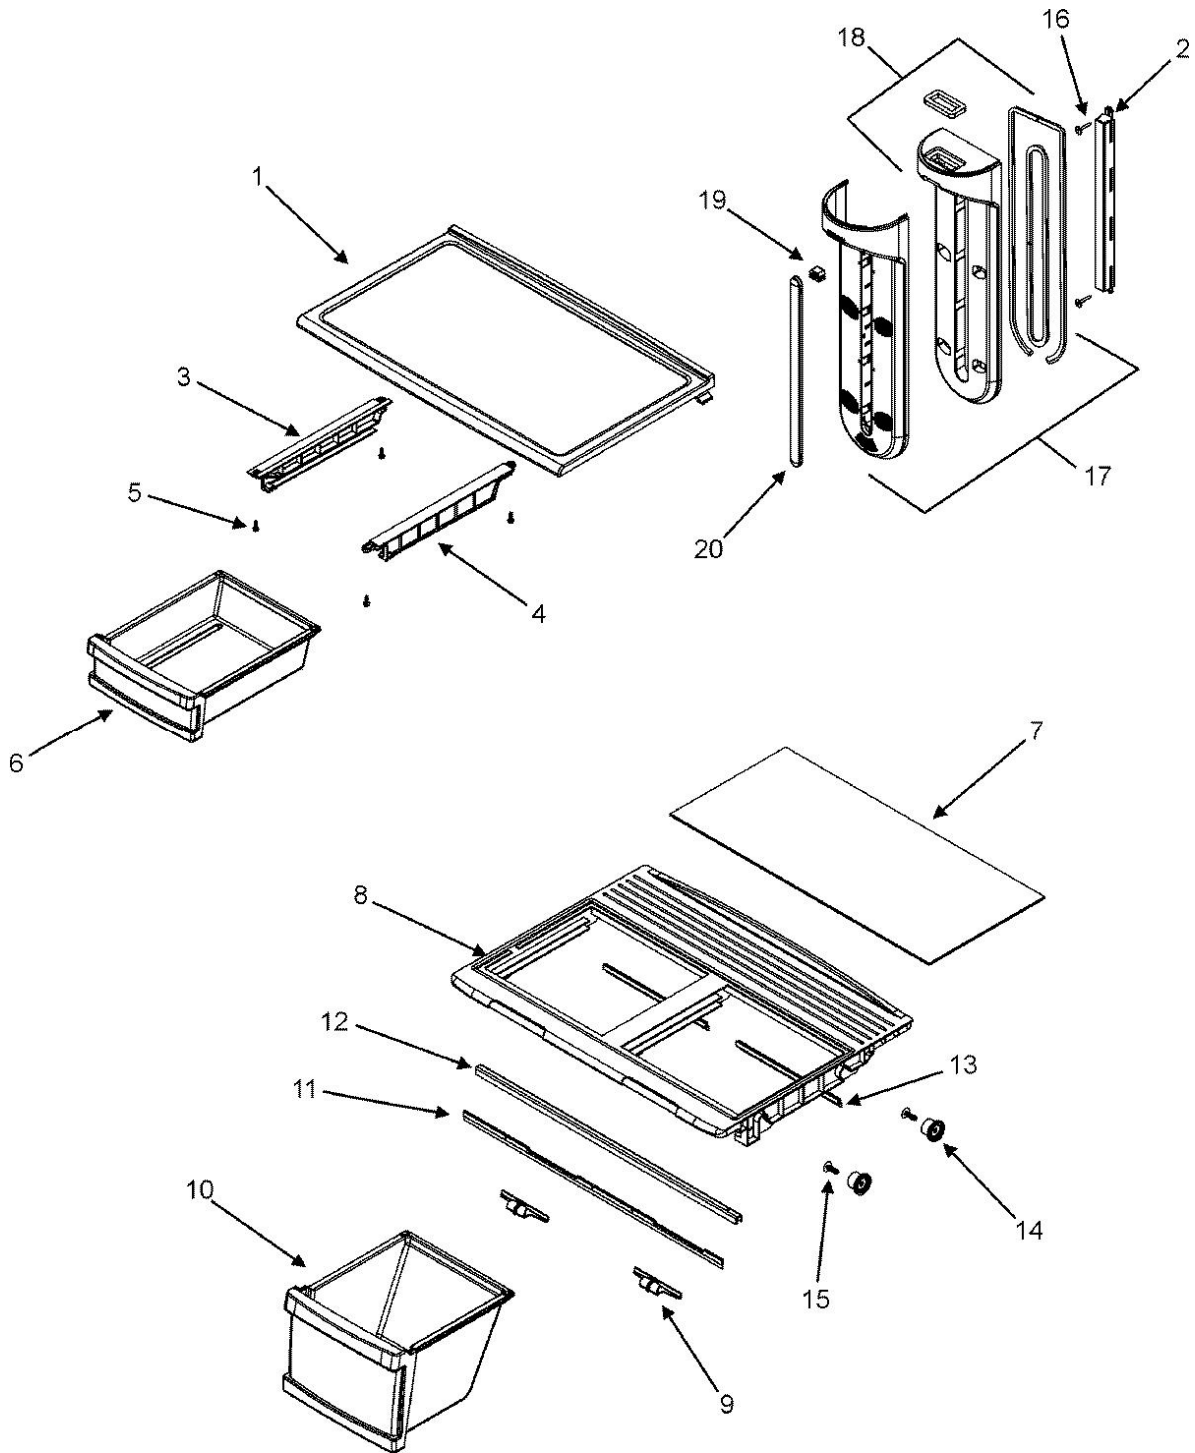

REFRIGERADOR MTF2193ARS

REFRIGERADOR MTF2193ARS

Item	Part Number	Description
1	63001533	SHELF, FULL
2	63001476	SUPPORT, AIR DUCT
3	63001534	RAIL, DELI PAN (LT)
4	63001535	RAIL, DELI PAN (RT)
5	63001318	SCREW
6	63001483	PAN, DELI
7	63001585	GLASS, CRISPER SHELF
8	63001586	SHELF, CRISPER
9	63001376	SLIDE, CONTROL
10	63001652	PAN, CRISPER
11	63001588	SEAL, CRISPER SHELF (FRT)
12	63001589	RAIL, CRISPER SUPPORT
13	63001590	SEAL, CRISPER SHELF (REAR)
14	63001045	SUPPORT, CRISPER SHELF
15	63001277	SCREW
16	2256637	SCREW
17	63001477	DUCT ASSY., AIR
18	63001627	INSULATION ASSY., AIR DUCT
19	63001479	STOP, AIR DUCT
20	63001659	COVER, AIR DUCT