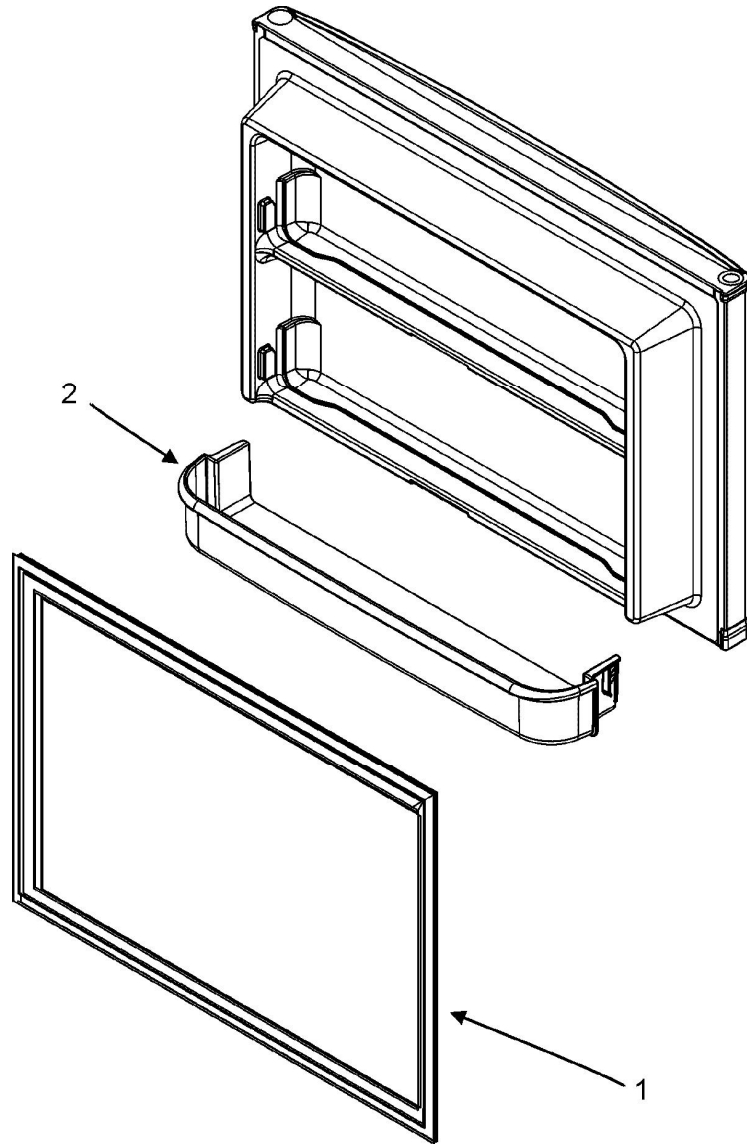

REFRIGERADOR MTF2193ARS

Item	Part Number	Description
1	63001636	SEAL, FRZ. DOOR (BLK)
2	63001613	SHELF, PICK OFF