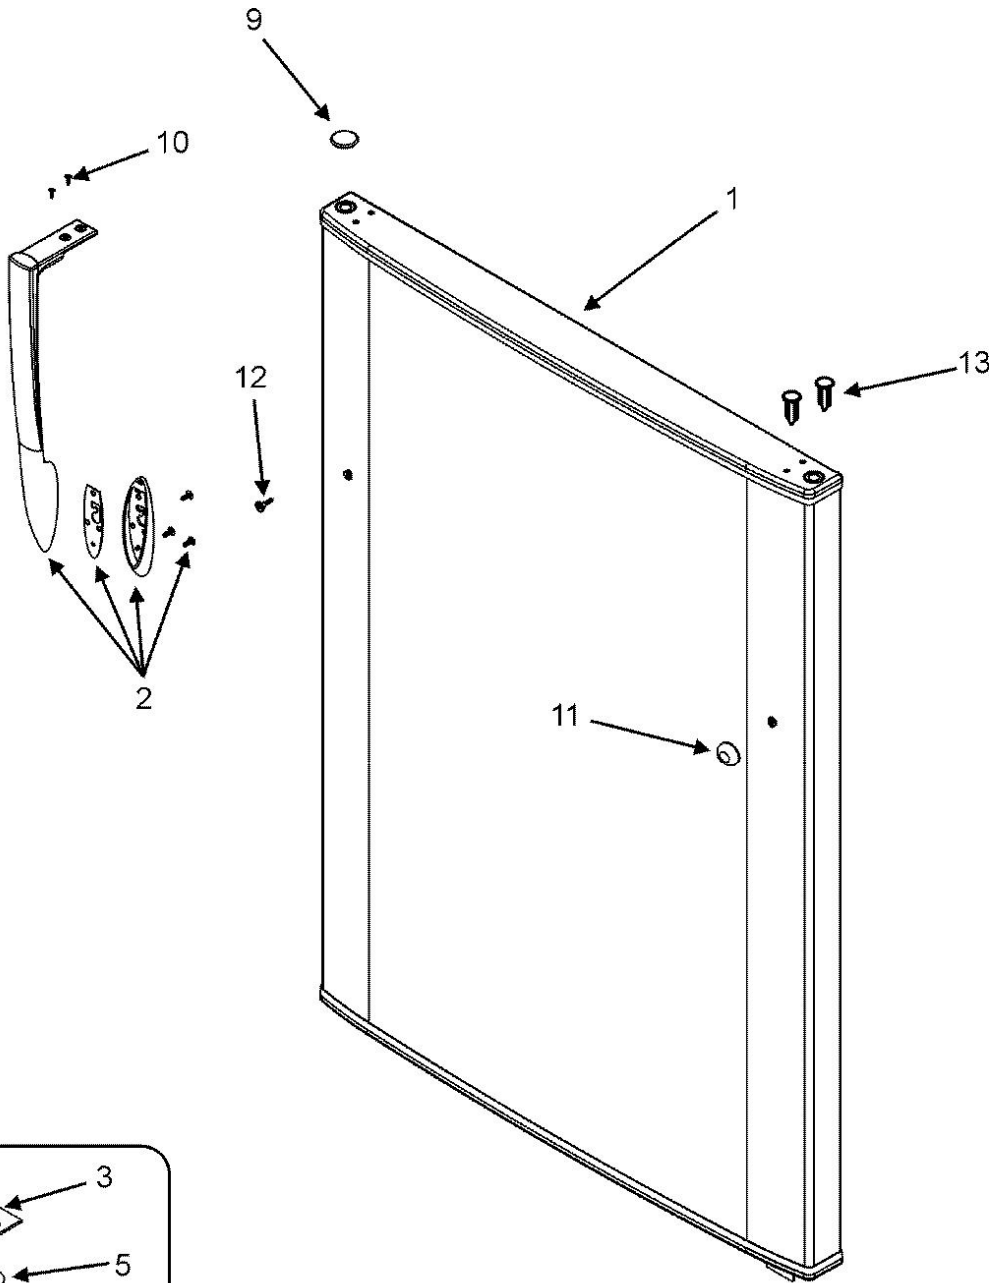

REFRIGERADOR MTF2193ARS

REFRIGERADOR MTF2193ARS

Item	Part Number	Description
1	63001734	DOOR ASSY., FRESH FOOD (STNLS)
2	63001468	HANDLE ASSY., DOOR (BLK)
3	63001604	STOP, DOOR
4	63001255	SCREW
5	63001079	WASHER, HINGE
6	63001089	PIN, LOWER HINGE
7	63001128	HINGE,LOWER !!
8	63001226	SCREW
9	63001225	CAP, BUSHING (BLK)
10	63001432	SCREW
11	63001461	CAP, HANDLE SCREW (GRY)
12	63001435	SCREW
13	63001458	CAP, CENTER HINGE (BLK)