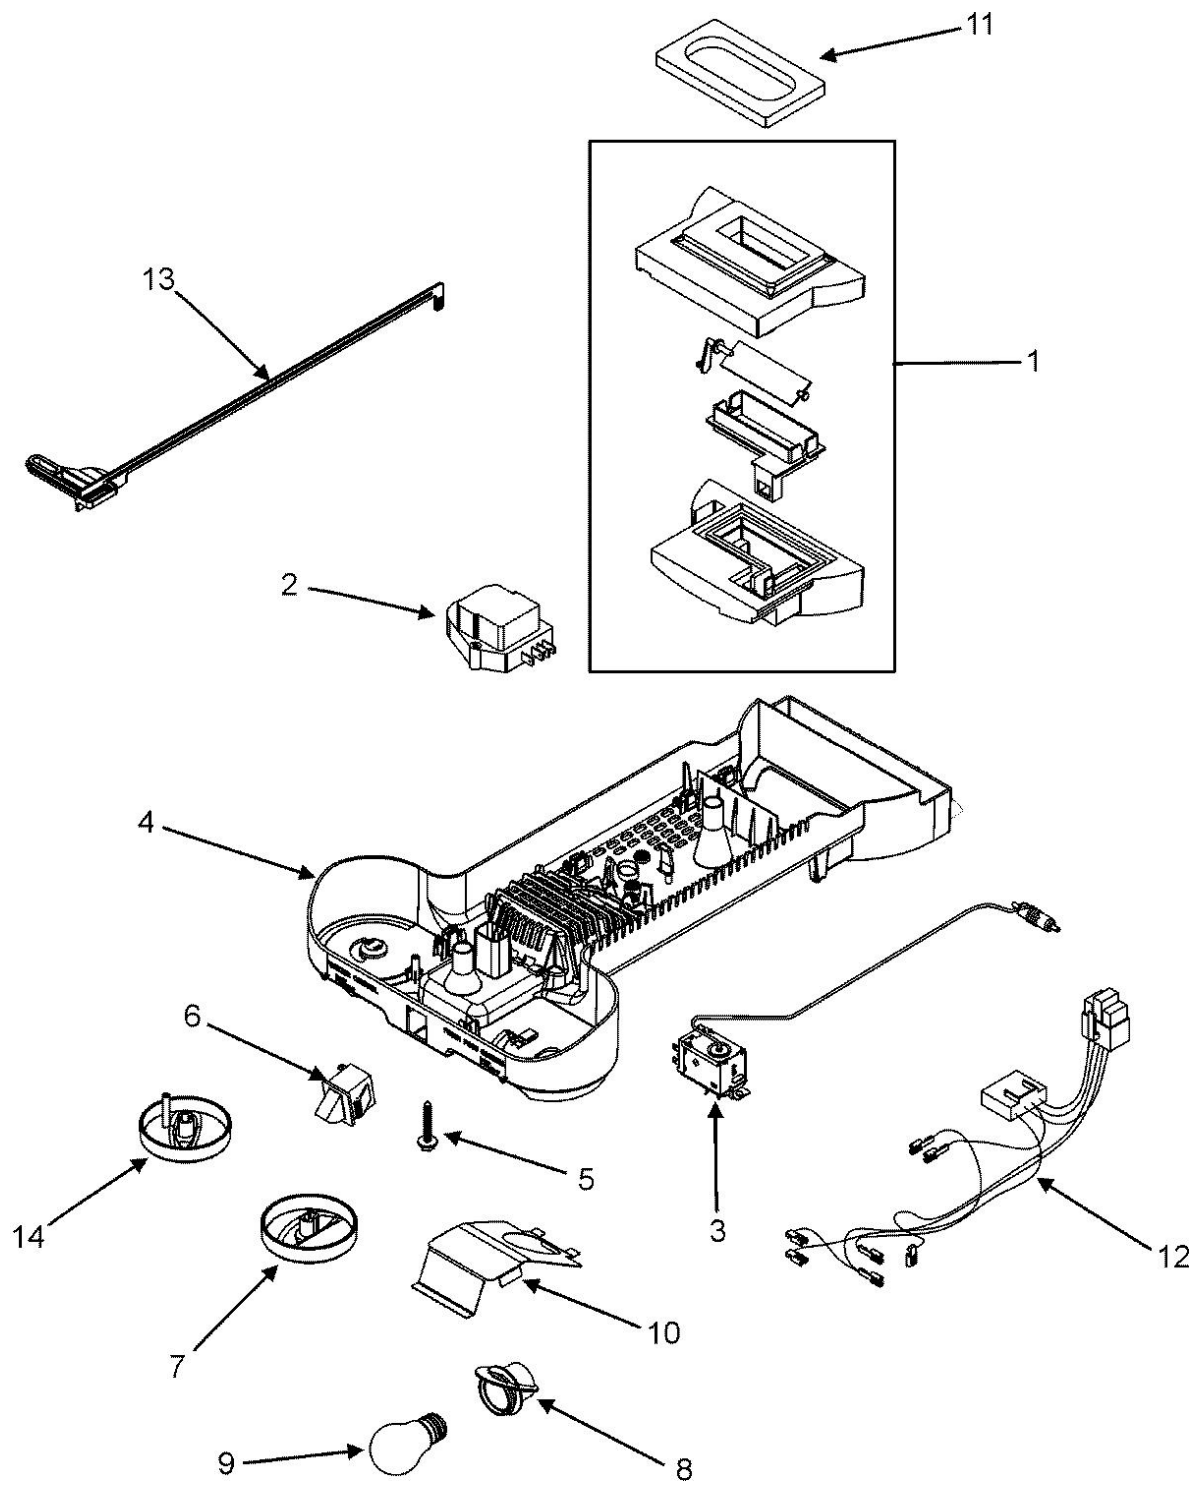

REFRIGERADOR MTF2193ARS

REFRIGERADOR MTF2193ARS

Item	Part Number	Description
1	W10309989	KIT, COMPRESSOR
2	63001006	GROMMET, COMPRESSOR
3	63001007	WASHER, COMPRESSOR
4	63001008	SPRING, COMPRESSOR
5	63001003	RELAY, PTC
6	63001004	OVERLOAD
7	63001013	COVER, RELAY
8	63001014	CLIP, RELAY COVER
9	W10143759	DRIER
10	63001005	CAPACITOR, RUN
11	63001575	MOTOR, CONDENSER FAN
12	63001020	BRACKET, FAN MOTOR
12	63001092	SCREW
13	63001017	GROMMET, BRACKET
14	63001018	BLADE, CONDENSER FAN
15	63001576	GROMMET, FAN MOTOR
16	63001577	CLIP, FAN BLADE
17	63001015	SHROUD, CONDENSER
18	489399	SCREW
19	63001093	SCREW
20	63001778	CONDENSER
21	63001023	BRACKET, VALVE
24	63001573	PAN, DRAIN
25	63001022	CAP, DRAIN
26	67006425	SCREW
26	63001574	COVER, MACHINE COMPARTMENT
27	Y00000000	SEE NOTE (BASE PAN NOT AVAILABLE)
28	63001251	BOLT
29	63001252	BOLT
31	8169475	SCREW
31	63001443	WHEEL ASSY. (FRT)
32	63001001	WHEEL (REAR)

REFRIGERADOR MTF2193ARS

33	63001002	PIN, WHEEL
34	63001025	LEG, LEVELING
35	63001658	KICKPLATE ASSY. (BLK)
36	63001351	CLIP, KICKPLATE
37	63001570	CORD, POWER
38	63001571	SCREW
39	63001346	CLIP, POWER CORD
40	63001012	WIRE HARNESS, COMPRESSOR
41	63001427	SEAL
42	63001572	SCREW
43	63001011	WIRE, GROUND
44	63001091	SCREW
45	63001424	SEAL
46	63001425	SEAL
47	63001426	SEAL
48	61005940	GROMMET, FILL TUBE
49	61005273	VALVE, WATER
50	8281227	SCREW

REFRIGERADOR MTF2193ARS

REFRIGERADOR MTF2193ARS

Item	Part Number	Description
1	63001471	DAMPER/INSULATION ASSY.
2	61005388	SCREW
2	68233-3	TIMER, DEFROST
3	63001358	CONTROL ASSY., TEMPERATURE
3	65275-81	SCREW
4	63001473	HOUSING, CONTROL
5	2256637	SCREW
6	12466104	SWITCH, LIGHT
7	63001355	KNOB, TEMPERATURE CONTROL
8	63001356	RECEPTACLE, BULB
9	8009	BULB, LIGHT
10	63001357	PLATE, BULB
11	63001582	SEAL, DAMPER ASSY.
12	63001581	WIRE HARNESS, CONTROLS
13	63001472	LEVER, DAMPER FLAP
14	63001497	KNOB, FREEZER CONTROL