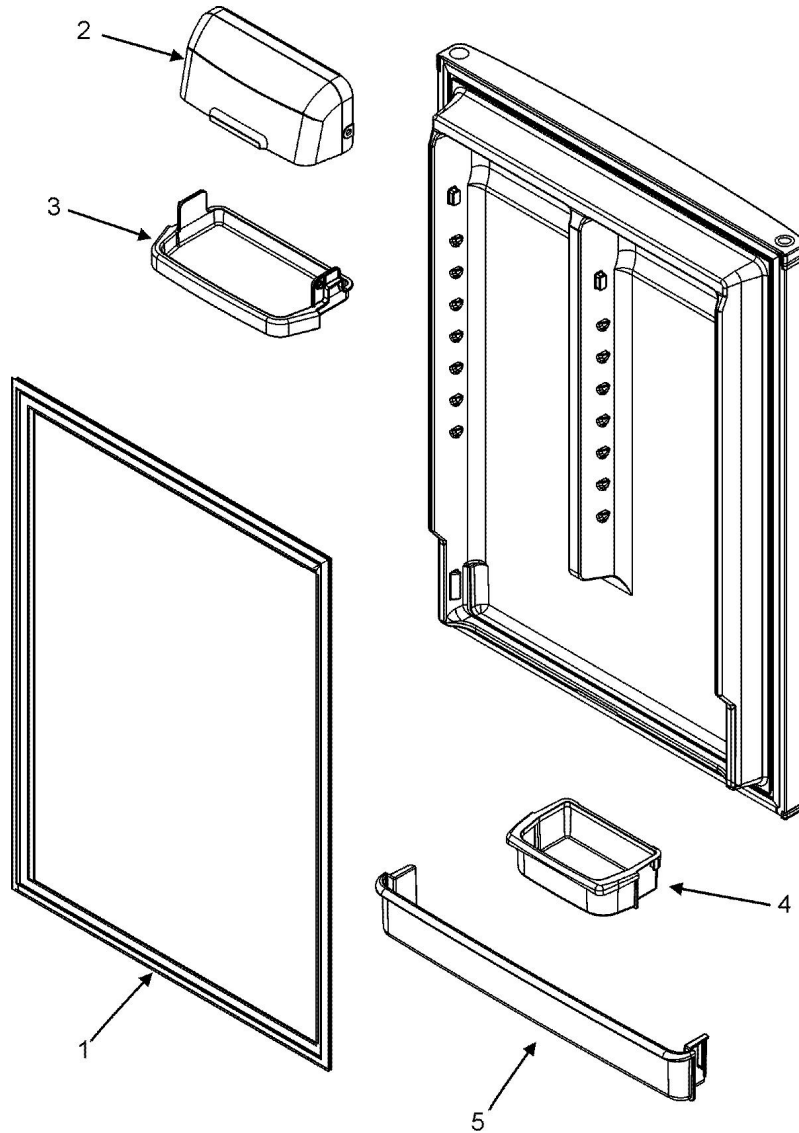

REFRIGERADOR MTF2193ARS

Item	Part Number	Description
1	63001632	SEAL, F.F. DOOR (BLK)
2	63001605	DOOR, DAIRY
3	63001606	SHELF, DAIRY
4	63001656	SHELF ASSY., PICK OFF
5	63001609	SHELF, PICK OFF