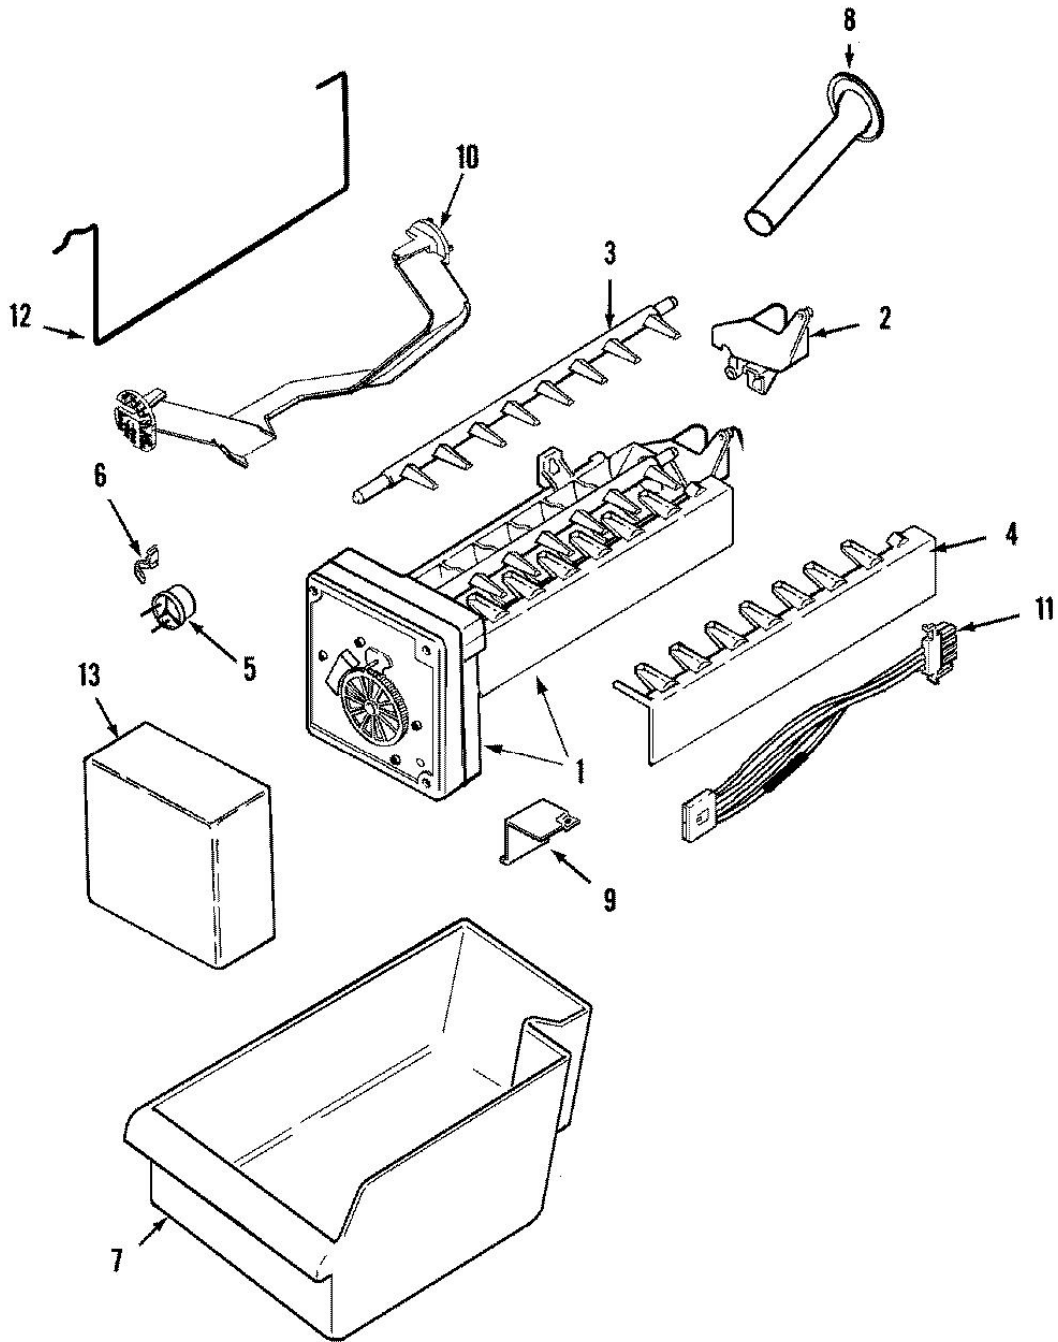

REFRIGERADOR MTF2193ARS

REFRIGERADOR MTF2193ARS

Item	Part Number	Description
1	D7824706Q	ICE MAKER ASSY.
1	63001486	WASHER
1	400021-1	SCREW
1	63001488	SCREW
1	99003172	GREASE, SILICONE
2	628356	INLET, WATER
3	627843	EJECTOR, ICE
4	2182124	STRIPPER, ICE
5	627985	THERMOSTAT
5	95093-1	CEMENT, ALUMILASTIC (4 OZ.)
6	2315522	RETAINER, THERMOSTAT
7	61001886	PAN, ICE
8	61005940	GROMMET, FILL TUBE
9	2256087	BRACKET, MODULE & HEATER
9	489128	SCREW, BRACKET
10	61005174	ADJUSTER, ICE LEVEL
11	61001882	WIRE HARNESS, ICE MAKER
12	61005173	ARM, SENSOR
12	61005175	CLIP, SENSOR ARM
13	61005374	COVER, ICE MAKER