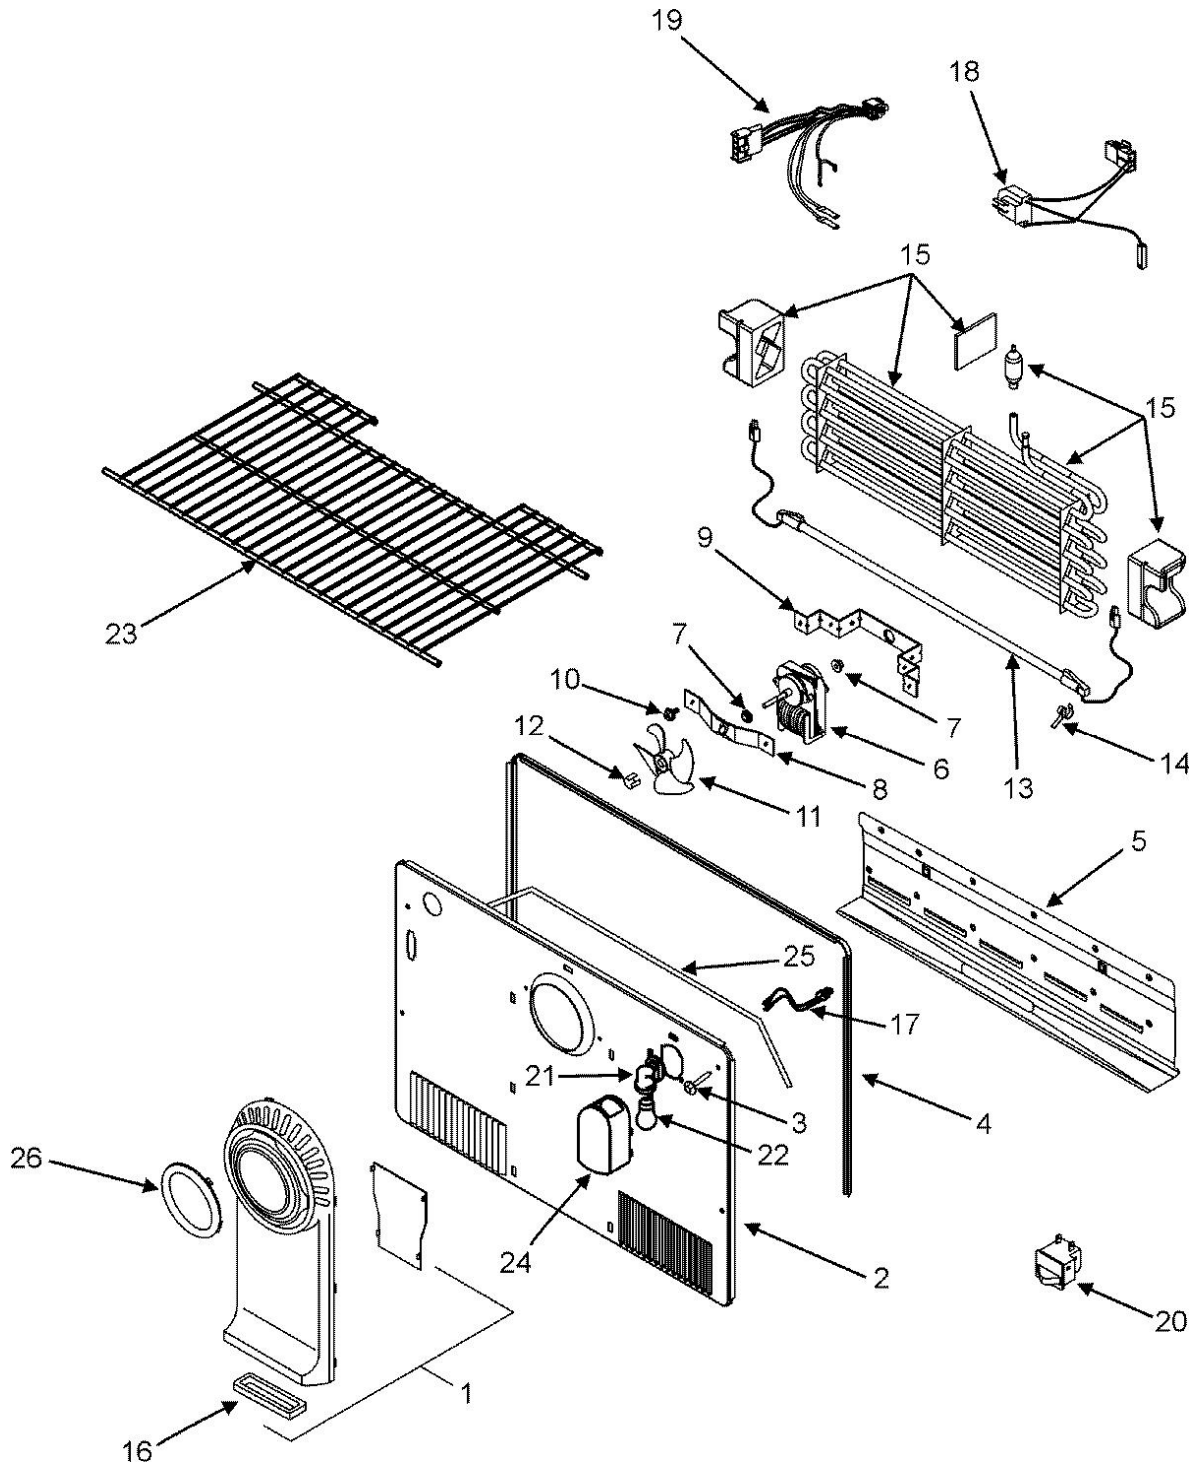

REFRIGERADOR MTF2193ARS

REFRIGERADOR MTF2193ARS

Item	Part Number	Description
1	63001471	DAMPER/INSULATION ASSY.
2	61005388	SCREW
2	68233-3	TIMER, DEFROST
3	63001358	CONTROL ASSY., TEMPERATURE
3	65275-81	SCREW
4	63001473	HOUSING, CONTROL
5	2256637	SCREW
6	12466104	SWITCH, LIGHT
7	63001355	KNOB, TEMPERATURE CONTROL
8	63001356	RECEPTACLE, BULB
9	8009	BULB, LIGHT
10	63001357	PLATE, BULB
11	63001582	SEAL, DAMPER ASSY.
12	63001581	WIRE HARNESS, CONTROLS
13	63001472	LEVER, DAMPER FLAP
14	63001497	KNOB, FREEZER CONTROL

REFRIGERADOR MTF2193ARS

REFRIGERADOR MTF2193ARS

Item	Part Number	Description
1	63001506	TUNNEL ASSY., AIR
2	63001653	COVER, EVAPORATOR
3	2256637	SCREW
4	63001593	GASKET, EVAPORATOR COVER
5	63001594	TRAY, DRIP
6	63001057	MOTOR, EVAPORATOR FAN
7	63001058	BUSHING, EVAPORATOR FAN
8	63001062	RETAINER, EVAPORATOR FAN
9	63001063	BRACKET, EVAPORATOR FAN
10	489399	SCREW
11	63001060	BLADE, EVAPORATOR FAN
12	63001061	CLIP, FAN BLADE
13	63001595	HEATER, DEFROST
14	63001050	CLIP, DEFROST HEATER
15	12002614	KIT, EVAPORATOR
16	63001429	SEAL
17	63001654	WIRE HARNESS, LIGHT
18	63001599	THERMOSTAT, DEFROST (3 WIRE)
19	63001600	WIRE HARNESS, FRZ.
20	12466104	SWITCH, LIGHT
21	63001448	RECEPTACLE, BULB
22	8009	BULB, LIGHT
23	63001601	SHELF, FRZ.
24	63001449	COVER, LIGHT
25	63001592	SEAL, EVAPORATOR COVER
26	63001446	COVER, FAN