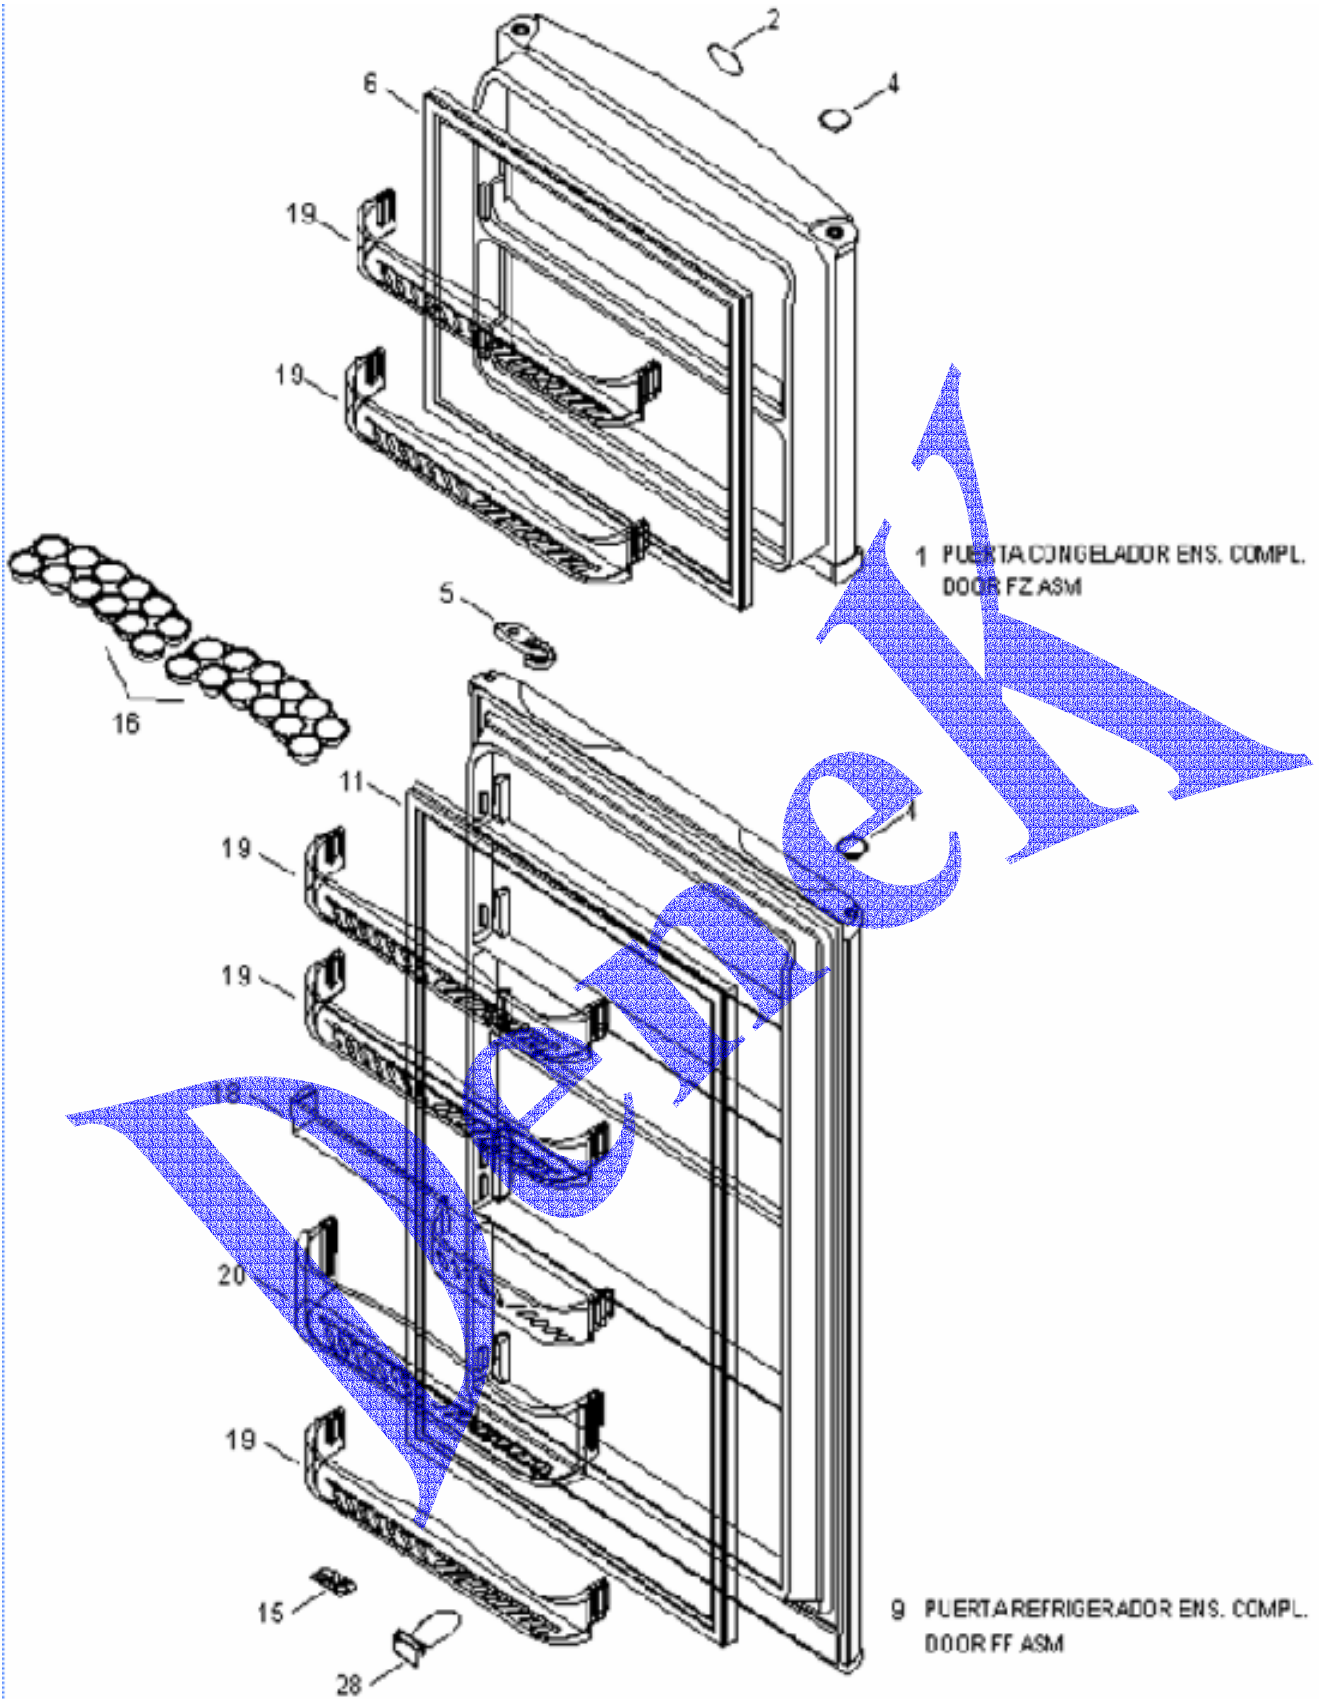

REF. MABE RM87WB01

PUERTA

REF. MABE RM87WB01

GABINETE

105 TAPA CAJON LEGUMBRES ENS.
VEG PAN ASM

REF. MABE RM87WB01

UNIDAD REFRIGERANTE