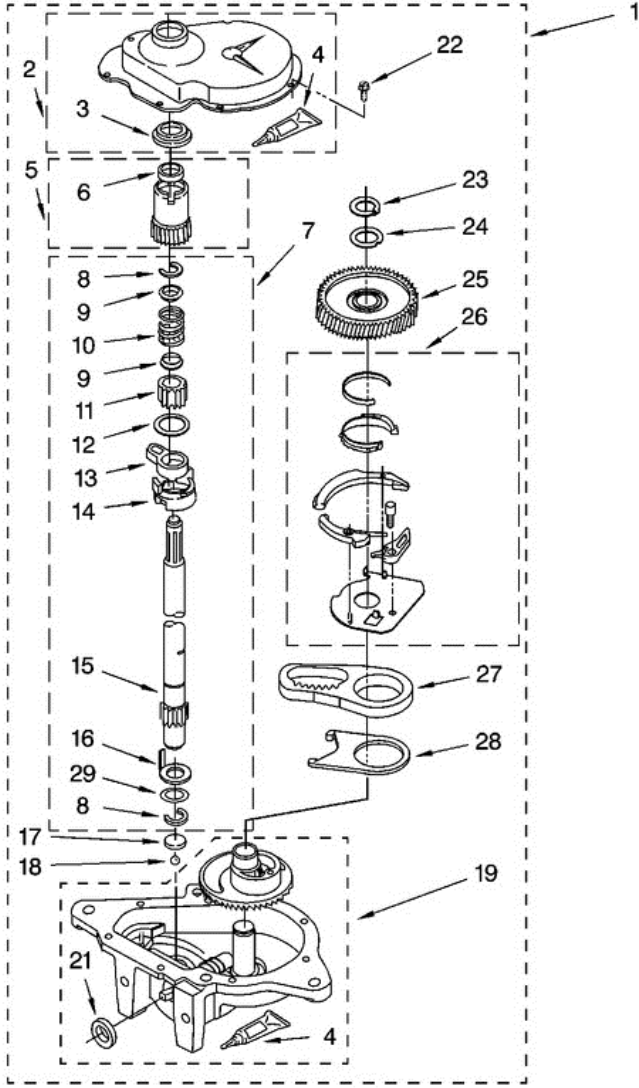

RTW4100SQ1 TRANSMISION