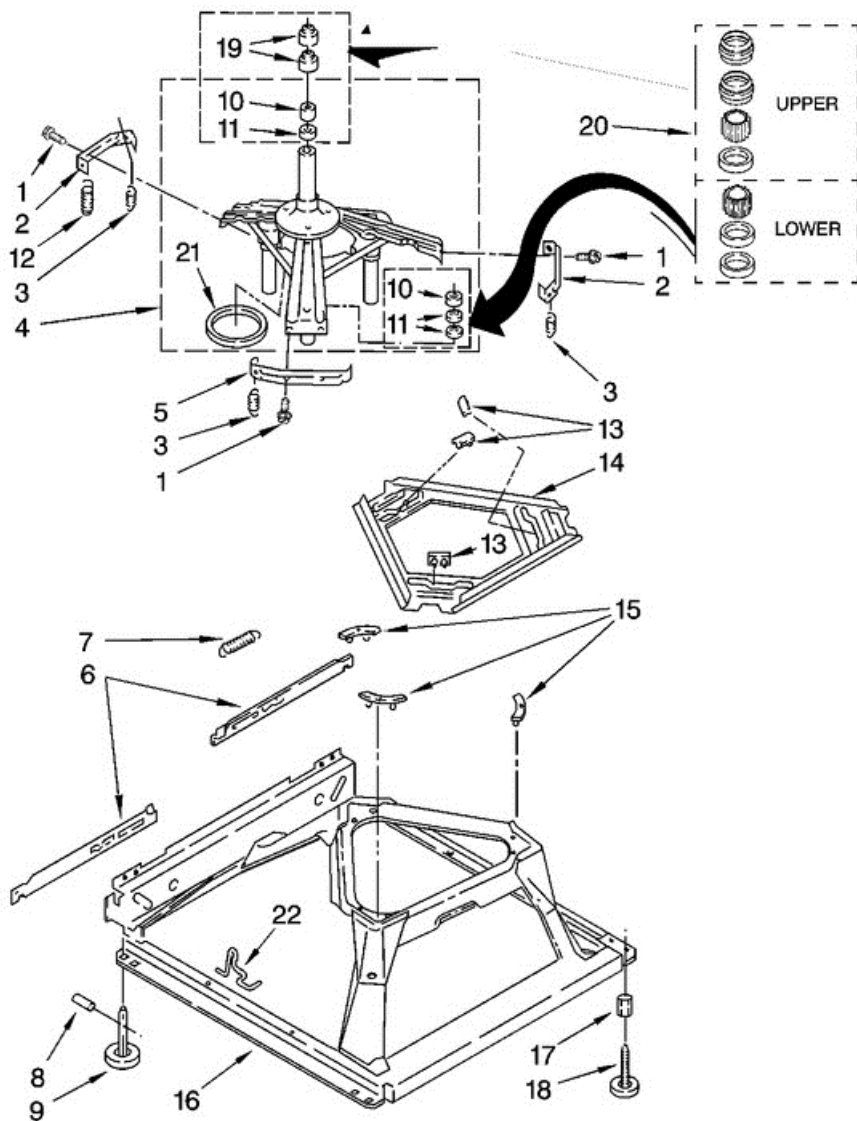

Distribuidor Autorizado

SurteRápido.com

Venta de Refacciones
Electrodomesticas

RTW4100SQ1 BASE