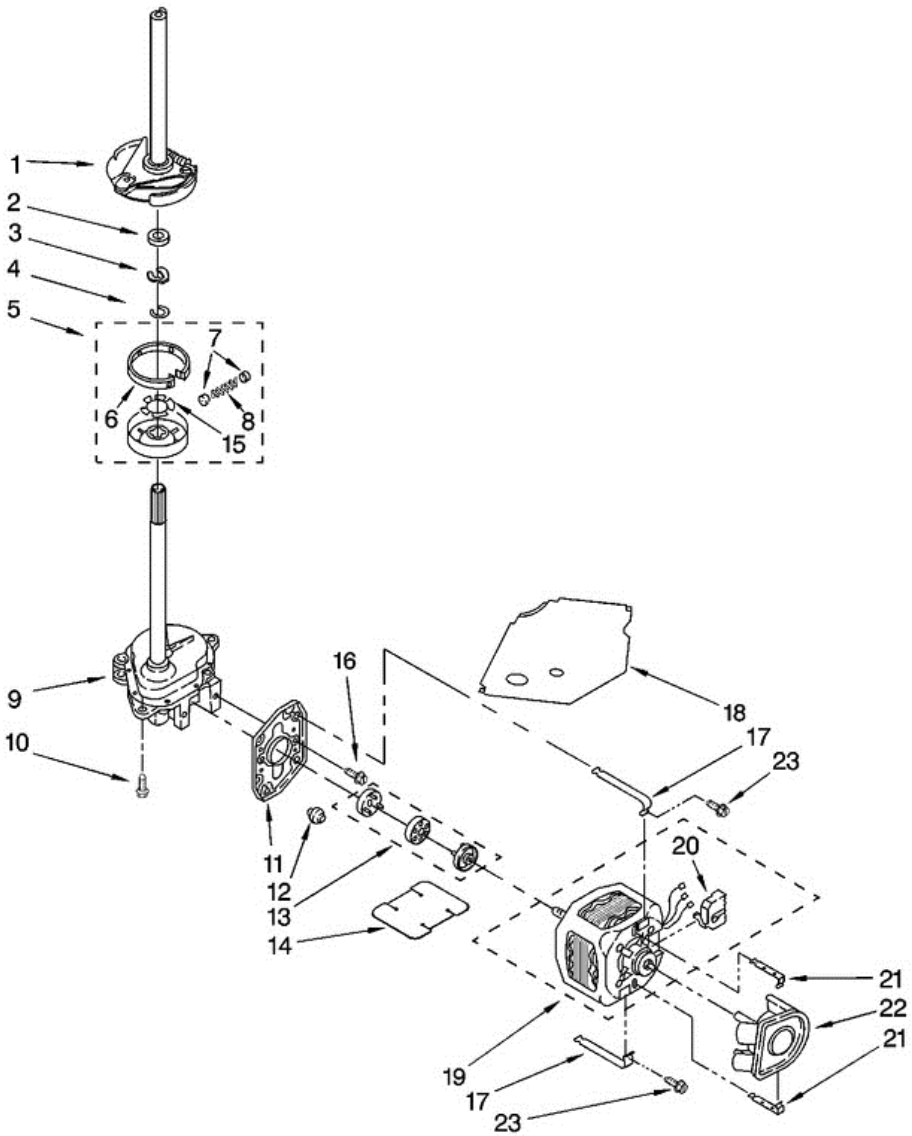

RTW4100SQ1 MOTOR