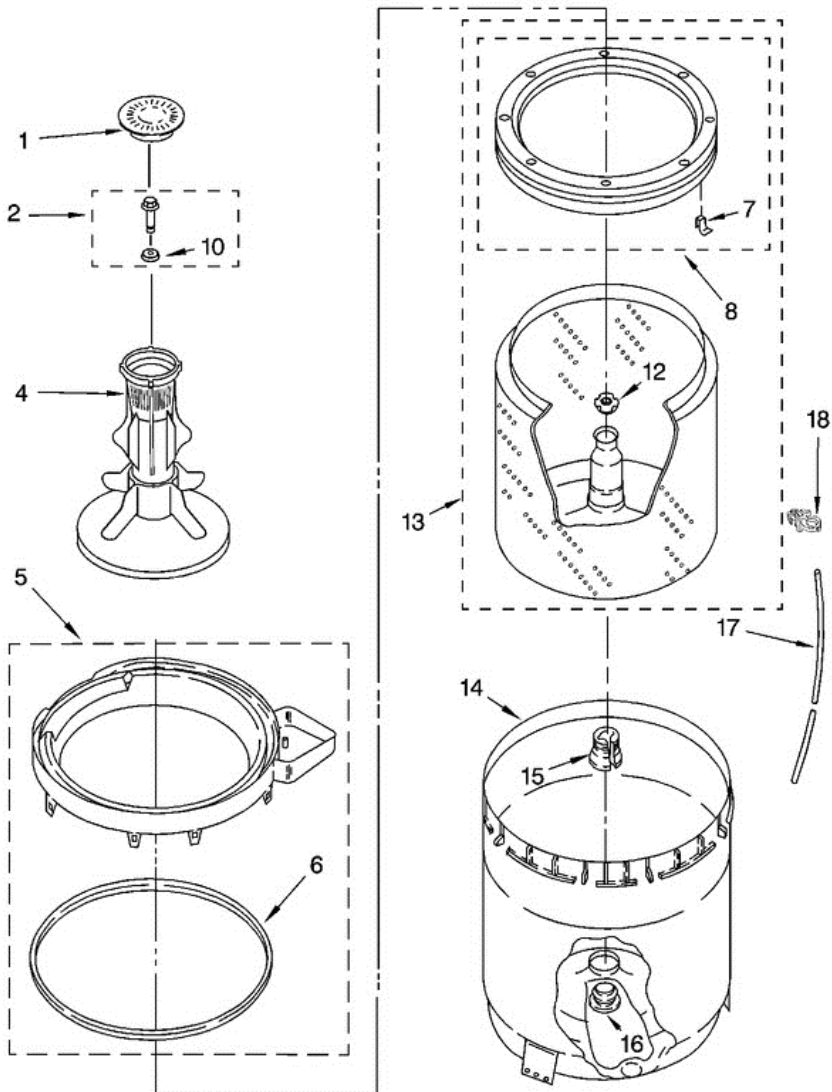

34	8559320	RESTRAINT, HOSE
36	3400818	SCREW, TIMER MOUNTING
37	8541669	BUCKET, DRAIN HOSE (LEFT HALF)
38	8541658	BUCKET, DRAIN HOSE (RIGHT HALF)
39	W10086570	PANEL, CONSOLE
44	8538949	KNOB, TIMER
45	8538955	DIAL, TIMER
46	8536939	CLIP, KNOB
47	8538957	KNOB, CONTROL
49	388326	SCREW, 8-18 X 1.25 (PANEL TO TOP)
50	62863	SCREW, 10-16 X 3/8
51	8274434	CAP, END (R.H.)
52	3347868	CABLE TIE
53	W10071410	HARNES, WIRING (FOR DETAIL SEE PAGES 9 & 10)

RTW4100SQ1 TINAS