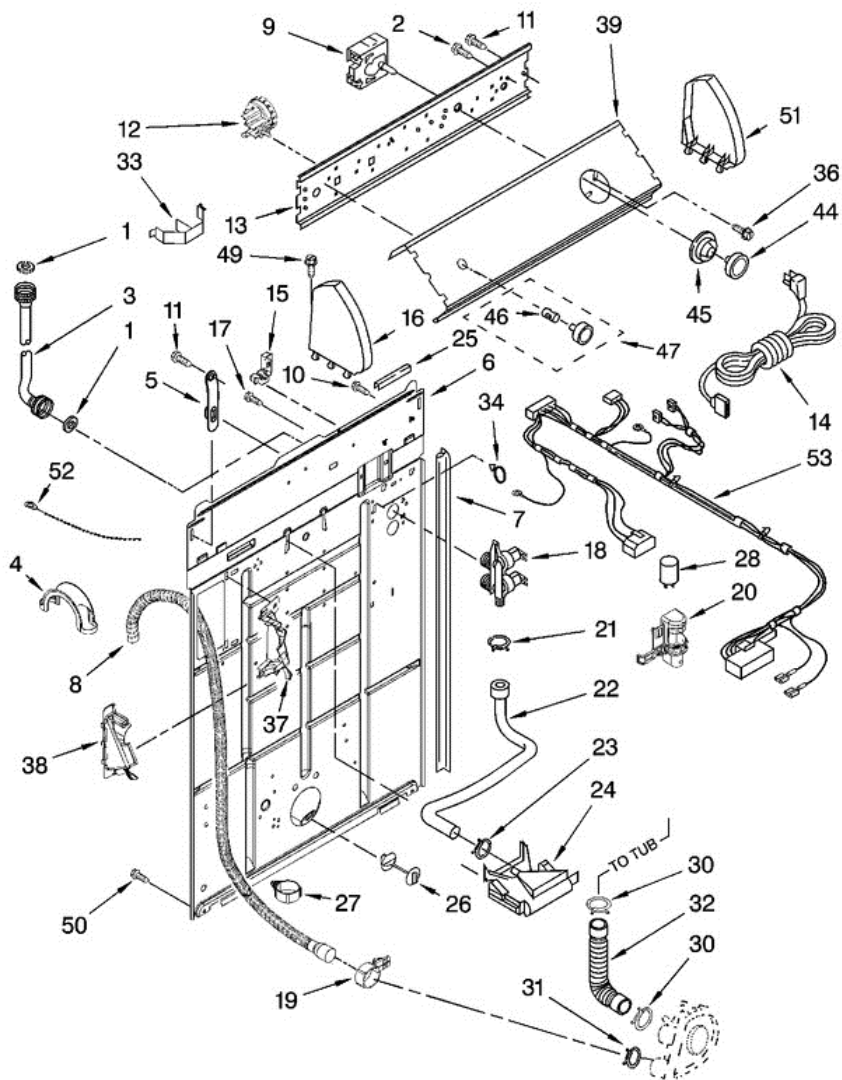

## RTW4100SQ1 GABINETE

2	8318068	TOP
3	62750	SPACER, CABINET TO TOP (4)
4	357213	NUT, PUSH-IN (2)
5	63424	CABINET
6	62780	CLIP, TOP & CABINET & REAR PANEL (2)
7	3357011	SCREW, 10-16 X 1/2
8	3351614	SCREW, GROUND
11	8318084	SWITCH, LID
13	3351355	SCREW, LID HINGE MOUNTING (4)
15	8318088	HINGE, LID (L.H.)
16	54583	HINGE, LID (R.H.)
17	19119	BUMPER, LID HINGE
18	21258	BEARING, LID HINGE (2)
19	8580061	LID
20	9724509	BUMPER, LID (2)
21	3390631	SCREW, 10-16 X 3/8 (4)

## RTW4100SQ1 TABLERO

1	3976300	WASHER, WATER INLET HOSE (4) (1-1/16 X 5/8)
2	3400073	SCREW, GROUND
3	8571377	HOSE, WATER INLET (2) (BLUE COUPLER)
3	8571378	HOSE, WATER INLET (2) (RED COUPLER)
4	8577378	U-BEND, DRAIN HOSE
5	8568314	STRAP, CONSOLE (2)
6	8318015	PANEL, REAR
7	62747	PAD, REAR PANEL
8	8559373	DRAIN HOSE ASSEMBLY (INCLUDES ITEMS 19 & 27)
9	8546681	TIMER, CONTROL (60 HZ.)
10	3351614	SCREW, GROUND
11	90767	SCREW, 8-18 X 3/8
12	8577845	SWITCH, WATER LEVEL
13	3948608	BRACKET, CONTROL
14	3956162	CORD, POWER (INCLUDES ITEM 15)
15	3952821	STRAIN RELIEF, POWER CORD
16	8274437	CAP, END (L.H.)
17	9740848	SCREW, 8-18 X 1/2
18	W10110570	VALVE, WATER MIXING
19	8541668	CLAMP, HOSE
20	8318046	CLIP, CAPACITOR
21	301958	CLAMP, HOSE
22	8541607	HOSE, VACUUM BREAK
23	370450	CLAMP, HOSE
24	3347034	BREAK, VACUUM
25	303294	EDGE PROTECTOR
26	8519200	SUPPORT, REAR PANEL
27	8541667	CLAMP, HOSE
28	8572717	CAPACITOR, MOTOR START
30	3363366	CLAMP, HOSE
31	8317496	CLAMP, HOSE
32	3951449	HOSE, PUMP TO TUB (INCLUDES ITEM 30)
33	8055003	CLIP, HARNESS & PRESSURE HOSE

34	8559320	RESTRAINT, HOSE
36	3400818	SCREW, TIMER MOUNTING
37	8541669	BUCKET, DRAIN HOSE (LEFT HALF)
38	8541658	BUCKET, DRAIN HOSE (RIGHT HALF)
39	W10086570	PANEL, CONSOLE
44	8538949	KNOB, TIMER
45	8538955	DIAL, TIMER
46	8536939	CLIP, KNOB
47	8538957	KNOB, CONTROL
49	388326	SCREW, 8-18 X 1.25 (PANEL TO TOP)
50	62863	SCREW, 10-16 X 3/8
51	8274434	CAP, END (R.H.)
52	3347868	CABLE TIE
53	W10071410	HARNES, WIRING (FOR DETAIL SEE PAGES 9 & 10)