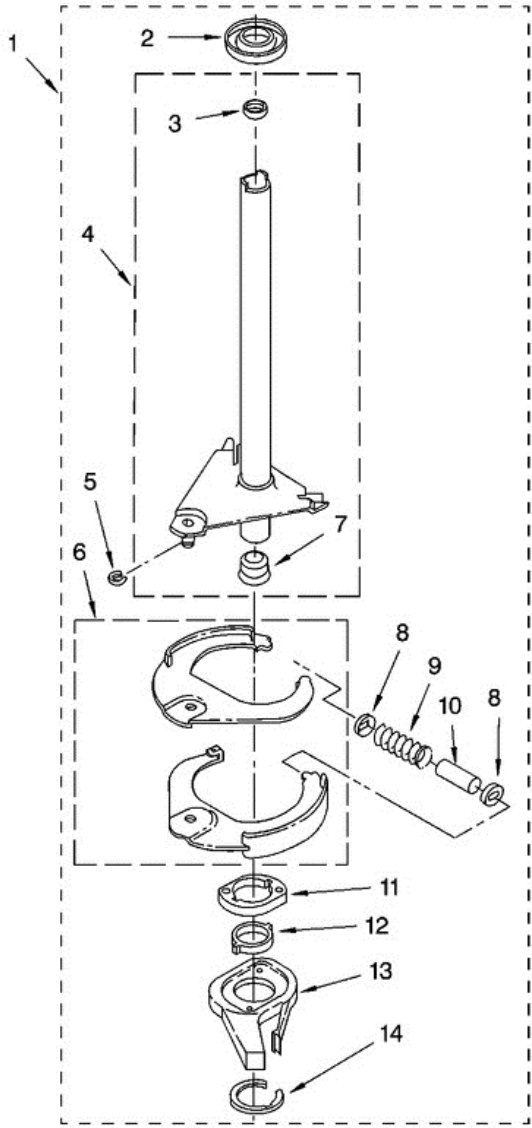

RTW4100SQ1 FLECHA HUECA