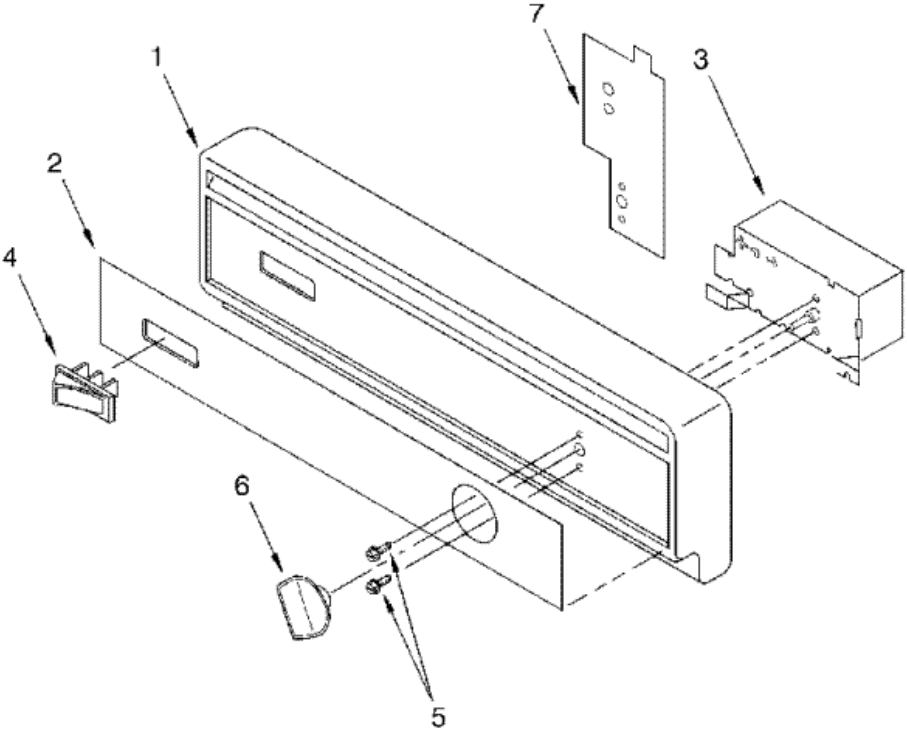

RUD0800EB CONTROL PANEL

RUD0800EB CONTROL PANEL

1	965482	PANEL, CONTROL (S/P)
2	965483	INSERT, CONTROL PANEL (S/P)
3	965484	TIMER (S/P)
4	4314961	SWITCH, ROCKER (S/P)
5	965485	SCREW, TIMER (S/P)
6	965486	KNOB, TIMER (S/P)
7	8193950	SHIELD, TIMER (S/P)

Distribuidor Autorizado

SurteRápido.com

Venta de Refacciones
Electrodomesticas

RUD0800EB DOOR

RUD0800EB DOOR

1	8193950	LATCH ASSEMBLY (S/P)
2	965488	SCREW, 8 X 5/8 (S/P)
3	965505	COVER, VENT (S/P)
4	965506	SCREW, VENT COVER (S/P)
5	965507	GASKET, VENT COVER (S/P)
6	965562	HANDLE, DOOR (S/P)
9	4340701	SCREW, 8 X 3/8 (S/P)
11	965489	ARM ASSEMBLY (R.H. & L.H.) (S/P)
13	965490	SEAL, BAFFLE (S/P)
14	965491	DESCONTINUADO
15	965492	NUT, ARM ASSEMBLY (S/P)
16	4340440	SCREW, 8A (S/P)
18	965493	SPRING, DOOR (S/P)
19	965494	SCREW, ARM ASSEMBLY (S/P)
20	965181	DESCONTINUADO
21	965495	SPEEDNUT, BAFFLE (S/P)
23	965496	HARNESS, WIRING (S/P)
24	965497	PANEL, DOOR (S/P)
25	965459	TRIM, SIDE DOOR (S/P)
27	965498	INSERT, ACCESS PANEL (WHITE & CLEAR) (S/P)
28	965561	INSERT, DOOR PANEL (WHITE & CLEAR) (S/P)
29	965500	TRIM, ACCESS PANEL - L.H. (S/P)
30	965501	TRIM, DOOR BOTTOM (S/P)
31	965413	TRIM, ACCESS PANEL BOTTOM (S/P)
32	965559	TRIM, ACCESS PANEL - R.H. (S/P)
33	965502	PANEL, ACCESS (S/P)
37	965339	TRIM, ACCESS PANEL TOP (S/P)
38	965503	PLUNGER, DISPENSER (S/P)
39	8194392	DESCONTINUADO
40	4169077	BODY ASSEMBLY (S/P)
41	965566	BI-METAL ASSEMBLY (S/P)
42	4340168	DESCONTINUADO
42	965499	PANEL, DOOR & ACCESS (S/P)

RUD0800EB TUB

RUD0800EB TUB

1	8193834	STRIKE, DOOR (S/P)
3	965406	DESCONTINUADO
6	965477	SCREW, 10-10 X 9/16 (S/P)
10	965526	ROLLER, TUB (S/P)
11	965527	SCREW, ROLLER (INCLUDES ITEM 8) (S/P)
13	965528	FLOAT (S/P)
15	8194169	TUB & GASKET ASSEMBLY (INCLUDES ITEM 25) (S/P)
25	965530	GASKET, TUB (S/P)
31	965533	INLET, WATER (S/P)
33	965531	TUBING, INLET (INCLUDES ITEM 34) (S/P)
34	965532	CLAMP (2) (S/P)