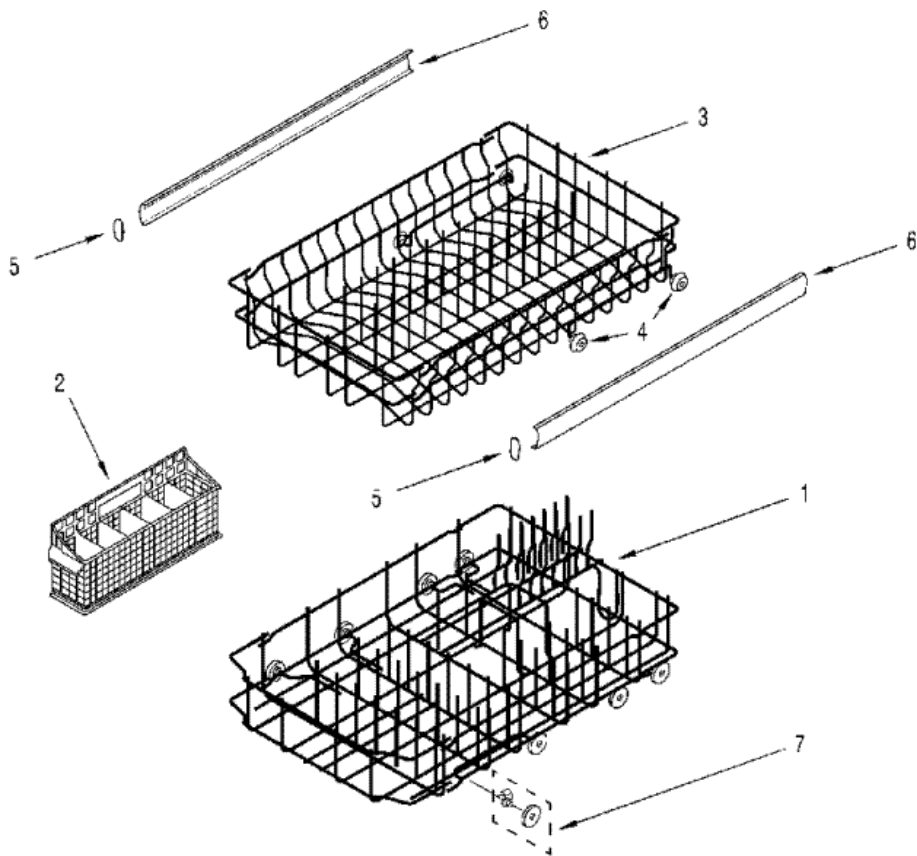

RUD0800EB TUB

RUD0800EB TUB

1	8193834	STRIKE, DOOR (S/P)
3	965406	DESCONTINUADO
6	965477	SCREW, 10-10 X 9/16 (S/P)
10	965526	ROLLER, TUB (S/P)
11	965527	SCREW, ROLLER (INCLUDES ITEM 8) (S/P)
13	965528	FLOAT (S/P)
15	8194169	TUB & GASKET ASSEMBLY (INCLUDES ITEM 25) (S/P)
25	965530	GASKET, TUB (S/P)
31	965533	INLET, WATER (S/P)
33	965531	TUBING, INLET (INCLUDES ITEM 34) (S/P)
34	965532	CLAMP (2) (S/P)

Distribuidor Autorizado

SurteRápido.com

Venta de Refacciones
Electrodomesticas

RUD0800EB DISHRACK

RUD0800EB DISHRACK

1	965550	DISHRACK, LOWER (INCLUDES ITEM 7) (S/P)
2	965551	BASKET, SILVERWARE (S/P)
3	965552	DISHRACK, UPPER (INCLUDES ITEM 4) (S/P)
4	965553	WHEEL ASSEMBLY, UPPER RACK (4) (S/P)
5	965554	END CAP, SLIDE (4) (S/P)
6	965555	SLIDE, RACK (2) (S/P)
7	965556	WHEEL ASSEMBLY, LOWER RACK (4) (S/P)