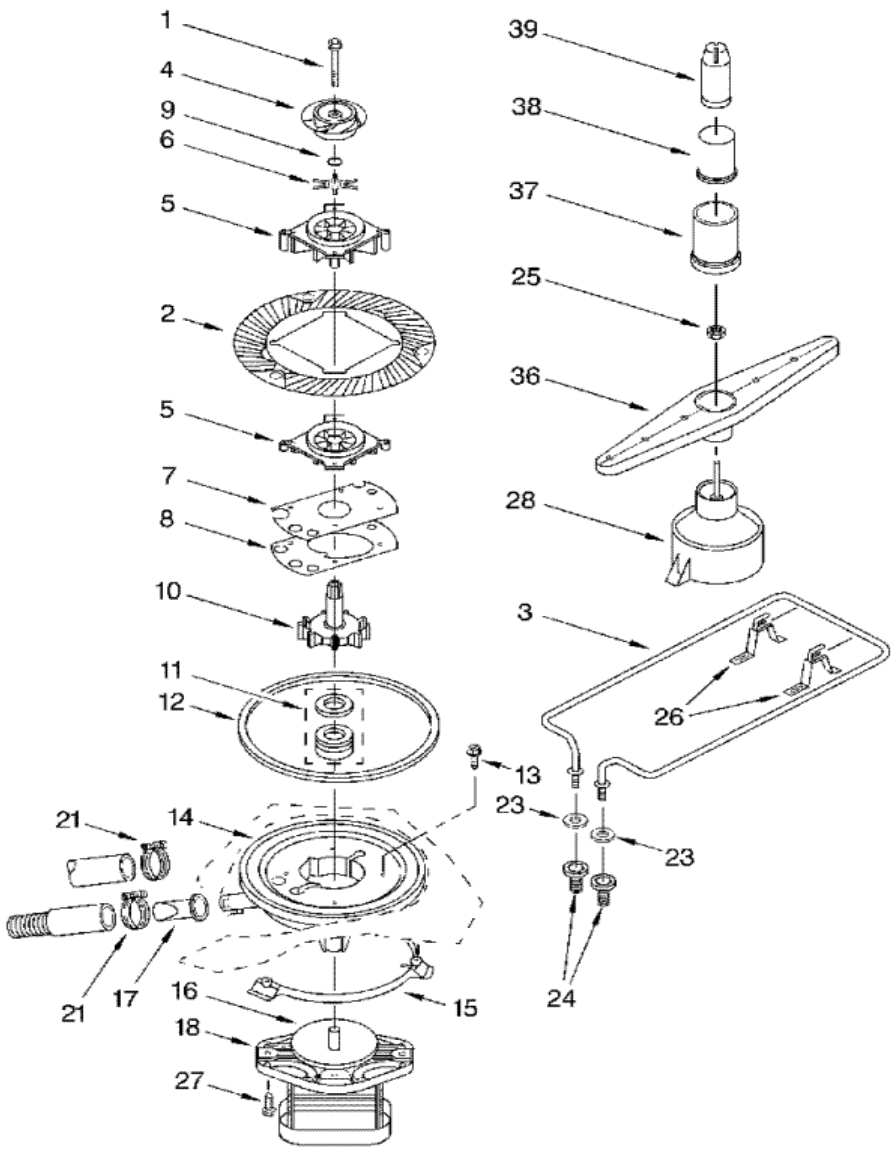

RUD0800EB TUB

RUD0800EB TUB

1	8193834	STRIKE, DOOR (S/P)
3	965406	DESCONTINUADO
6	965477	SCREW, 10-10 X 9/16 (S/P)
10	965526	ROLLER, TUB (S/P)
11	965527	SCREW, ROLLER (INCLUDES ITEM 8) (S/P)
13	965528	FLOAT (S/P)
15	8194169	TUB & GASKET ASSEMBLY (INCLUDES ITEM 25) (S/P)
25	965530	GASKET, TUB (S/P)
31	965533	INLET, WATER (S/P)
33	965531	TUBING, INLET (INCLUDES ITEM 34) (S/P)
34	965532	CLAMP (2) (S/P)

RUD0800EB FRAME

RUD0800EB FRAME

1	965337	POWER CORD (OPTIONAL) (S/P)
2	965518	TOEPLATE, ADJUSTABLE (S/P)
3	965520	SWITCH, FLOAT (S/P)
4	965510	SCREW, 10-32 X 3/8 (S/P)
5	965511	TOEPLATE (S/P)
6	965521	BRACKET, FLOAT SWITCH (S/P)
7	965522	SCREW, 10 X 5/8 (S/P)
8	965477	SCREW, 10-10 X 9/16 (S/P)
10	4340129	SCREW, RELAY (S/P)
12	965465	RELAY, MOTOR (S/P)
13	4340701	SCREW, 8A X 3/8 (S/P)
21	8194285	VALVE, INLET (S/P)
22	965513	LEVELERS (4) (S/P)
26	965514	FRAME, REAR (S/P)
27	965519	BRACE, FRONT (S/P)
30	965515	COVER, JUNCTION BOX (S/P)
31	965516	BRACKET, JUNCTION BOX (S/P)
32	965517	FRAME ASSY., FRONT (S/P)

RUD0800EB PUMP

RUD0800EB PUMP

1	4340235	DESCONTINUADO
2	965547	PLATE, STRAINER (S/P)
3	965534	HEATER (S/P)
4	965384	DESCONTINUADO
5	965385	SPACER PLATE (S/P)
6	965390	DESCONTINUADO
7	4340510	DESCONTINUADO
8	4340487	DESCONTINUADO
9	4340254	DESCONTINUADO
10	965396	DESCONTINUADO
11	4340106	DESCONTINUADO
12	965535	GASKET, PUMP (S/P)
13	965536	SCREW, PUMP HOUSING (S/P)
14	965537	HOUSING, PUMP (S/P)
15	965538	CLAMP, PUMP (S/P)
16	4340897	WATERSHIELD ASSEMBLY (S/P)
17	965418	DESCONTINUADO
18	965564	MOTOR ASSEMBLY (S/P)
19	4340107	TOOL, SEAL INSTALLATION (S/P)
21	965540	CLAMP, HOSE (S/P)
23	965541	WASHER, INSULATING (S/P)
24	965542	NUT, HEATER (S/P)
25	965548	NUT, SPRAY ARM (S/P)
26	965549	BRACKET, HEATER (S/P)
27	965543	SCREW, MOTOR MOUNTING (S/P)
28	965544	DIFFUSER (S/P)
36	965545	SPRAYARM, LOWER (S/P)
37	965577	BASE, TOWER (S/P)
38	965463	DESCONTINUADO
39	965546	TIP, TOWER (S/P)