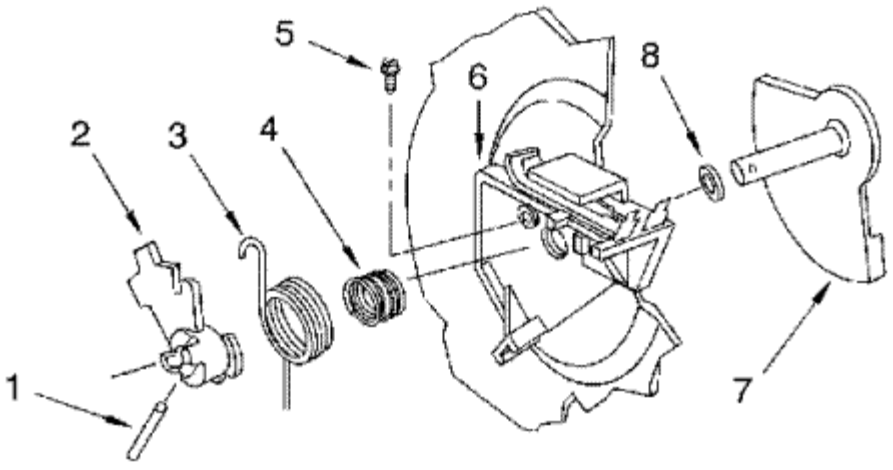

RUD0800EB FRAME

RUD0800EB FRAME

1	965337	POWER CORD (OPTIONAL) (S/P)
2	965518	TOEPLATE, ADJUSTABLE (S/P)
3	965520	SWITCH, FLOAT (S/P)
4	965510	SCREW, 10-32 X 3/8 (S/P)
5	965511	TOEPLATE (S/P)
6	965521	BRACKET, FLOAT SWITCH (S/P)
7	965522	SCREW, 10 X 5/8 (S/P)
8	965477	SCREW, 10-10 X 9/16 (S/P)
10	4340129	SCREW, RELAY (S/P)
12	965465	RELAY, MOTOR (S/P)
13	4340701	SCREW, 8A X 3/8 (S/P)
21	8194285	VALVE, INLET (S/P)
22	965513	LEVELERS (4) (S/P)
26	965514	FRAME, REAR (S/P)
27	965519	BRACE, FRONT (S/P)
30	965515	COVER, JUNCTION BOX (S/P)
31	965516	BRACKET, JUNCTION BOX (S/P)
32	965517	FRAME ASSY., FRONT (S/P)

RUD0800EB PUMP

RUD0800EB PUMP

1	4340235	DESCONTINUADO
2	965547	PLATE, STRAINER (S/P)
3	965534	HEATER (S/P)
4	965384	DESCONTINUADO
5	965385	SPACER PLATE (S/P)
6	965390	DESCONTINUADO
7	4340510	DESCONTINUADO
8	4340487	DESCONTINUADO
9	4340254	DESCONTINUADO
10	965396	DESCONTINUADO
11	4340106	DESCONTINUADO
12	965535	GASKET, PUMP (S/P)
13	965536	SCREW, PUMP HOUSING (S/P)
14	965537	HOUSING, PUMP (S/P)
15	965538	CLAMP, PUMP (S/P)
16	4340897	WATERSHIELD ASSEMBLY (S/P)
17	965418	DESCONTINUADO
18	965564	MOTOR ASSEMBLY (S/P)
19	4340107	TOOL, SEAL INSTALLATION (S/P)
21	965540	CLAMP, HOSE (S/P)
23	965541	WASHER, INSULATING (S/P)
24	965542	NUT, HEATER (S/P)
25	965548	NUT, SPRAY ARM (S/P)
26	965549	BRACKET, HEATER (S/P)
27	965543	SCREW, MOTOR MOUNTING (S/P)
28	965544	DIFFUSER (S/P)
36	965545	SPRAYARM, LOWER (S/P)
37	965577	BASE, TOWER (S/P)
38	965463	DESCONTINUADO
39	965546	TIP, TOWER (S/P)

RUD0800EB DETERGENT CUP

RUD0800EB DETERGENT CUP

1	965446	PIN, SPIRAL (S/P)
2	965473	CAM (S/P)
3	965201	DESCONTINUADO
4	965202	DESCONTINUADO
5	965509	SCREW (S/P)
6	965430	BI-METAL ASSEMBLY (S/P)
7	965474	LID, DISPENSER (S/P)
8	965475	O`RING (S/P)