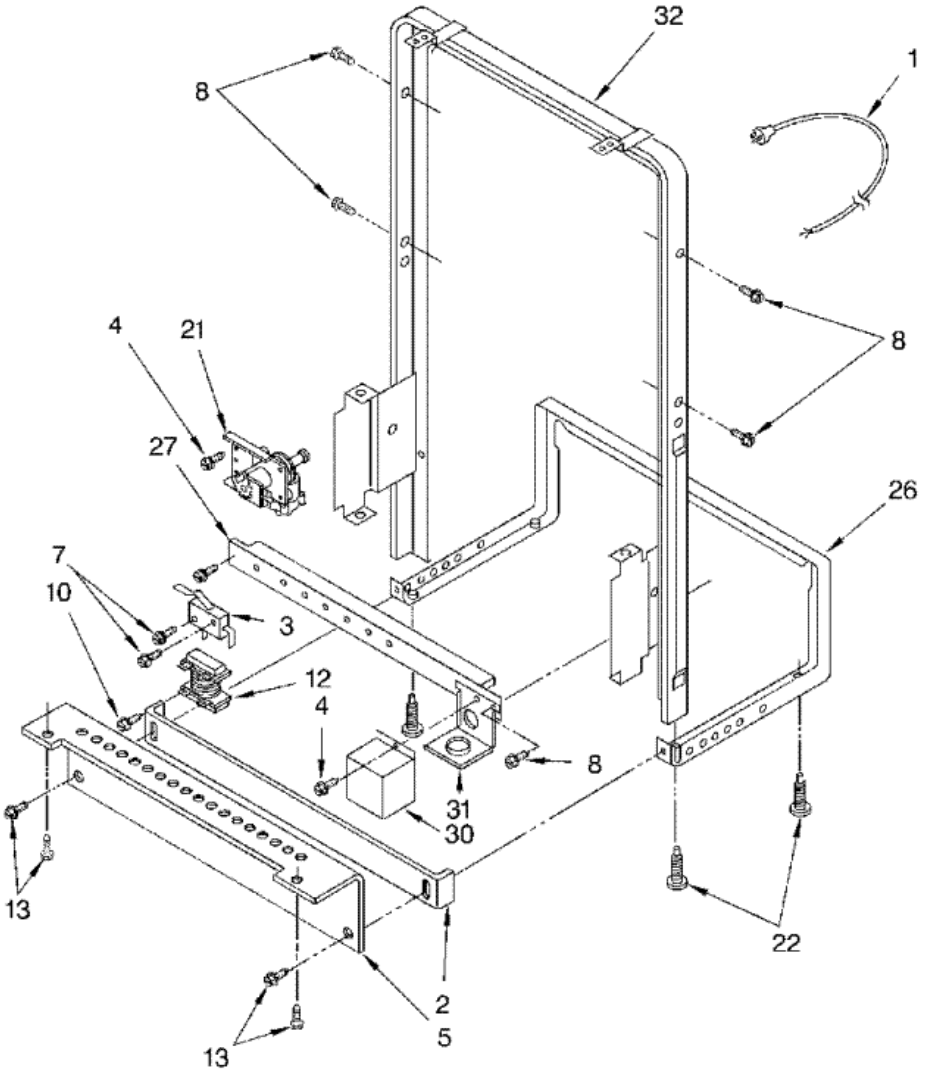

RUD0800EB TUB

RUD0800EB TUB

1	8193834	STRIKE, DOOR (S/P)
3	965406	DESCONTINUADO
6	965477	SCREW, 10-10 X 9/16 (S/P)
10	965526	ROLLER, TUB (S/P)
11	965527	SCREW, ROLLER (INCLUDES ITEM 8) (S/P)
13	965528	FLOAT (S/P)
15	8194169	TUB & GASKET ASSEMBLY (INCLUDES ITEM 25) (S/P)
25	965530	GASKET, TUB (S/P)
31	965533	INLET, WATER (S/P)
33	965531	TUBING, INLET (INCLUDES ITEM 34) (S/P)
34	965532	CLAMP (2) (S/P)

RUD0800EB FRAME

RUD0800EB FRAME

1	965337	POWER CORD (OPTIONAL) (S/P)
2	965518	TOEPLATE, ADJUSTABLE (S/P)
3	965520	SWITCH, FLOAT (S/P)
4	965510	SCREW, 10-32 X 3/8 (S/P)
5	965511	TOEPLATE (S/P)
6	965521	BRACKET, FLOAT SWITCH (S/P)
7	965522	SCREW, 10 X 5/8 (S/P)
8	965477	SCREW, 10-10 X 9/16 (S/P)
10	4340129	SCREW, RELAY (S/P)
12	965465	RELAY, MOTOR (S/P)
13	4340701	SCREW, 8A X 3/8 (S/P)
21	8194285	VALVE, INLET (S/P)
22	965513	LEVELERS (4) (S/P)
26	965514	FRAME, REAR (S/P)
27	965519	BRACE, FRONT (S/P)
30	965515	COVER, JUNCTION BOX (S/P)
31	965516	BRACKET, JUNCTION BOX (S/P)
32	965517	FRAME ASSY., FRONT (S/P)