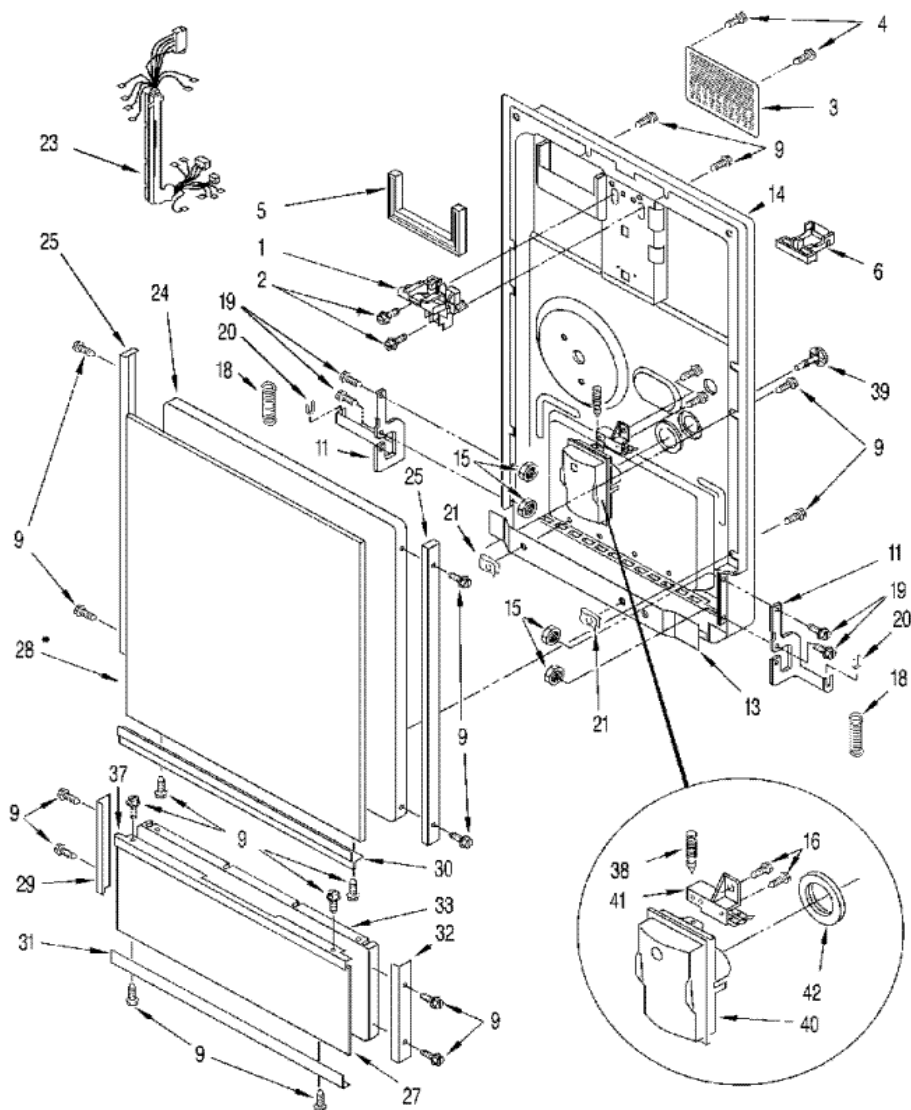

RUD0800EB CONTROL PANEL

RUD0800EB CONTROL PANEL

1	965482	PANEL, CONTROL (S/P)
2	965483	INSERT, CONTROL PANEL (S/P)
3	965484	TIMER (S/P)
4	4314961	SWITCH, ROCKER (S/P)
5	965485	SCREW, TIMER (S/P)
6	965486	KNOB, TIMER (S/P)
7	8193950	SHIELD, TIMER (S/P)

Distribuidor Autorizado

SurteRápido.com

Venta de Refacciones
Electrodomesticas

RUD0800EB DOOR

RUD0800EB DOOR

1	8193950	LATCH ASSEMBLY (S/P)
2	965488	SCREW, 8 X 5/8 (S/P)
3	965505	COVER, VENT (S/P)
4	965506	SCREW, VENT COVER (S/P)
5	965507	GASKET, VENT COVER (S/P)
6	965562	HANDLE, DOOR (S/P)
9	4340701	SCREW, 8 X 3/8 (S/P)
11	965489	ARM ASSEMBLY (R.H. & L.H.) (S/P)
13	965490	SEAL, BAFFLE (S/P)
14	965491	DESCONTINUADO
15	965492	NUT, ARM ASSEMBLY (S/P)
16	4340440	SCREW, 8A (S/P)
18	965493	SPRING, DOOR (S/P)
19	965494	SCREW, ARM ASSEMBLY (S/P)
20	965181	DESCONTINUADO
21	965495	SPEEDNUT, BAFFLE (S/P)
23	965496	HARNESS, WIRING (S/P)
24	965497	PANEL, DOOR (S/P)
25	965459	TRIM, SIDE DOOR (S/P)
27	965498	INSERT, ACCESS PANEL (WHITE & CLEAR) (S/P)
28	965561	INSERT, DOOR PANEL (WHITE & CLEAR) (S/P)
29	965500	TRIM, ACCESS PANEL - L.H. (S/P)
30	965501	TRIM, DOOR BOTTOM (S/P)
31	965413	TRIM, ACCESS PANEL BOTTOM (S/P)
32	965559	TRIM, ACCESS PANEL - R.H. (S/P)
33	965502	PANEL, ACCESS (S/P)
37	965339	TRIM, ACCESS PANEL TOP (S/P)
38	965503	PLUNGER, DISPENSER (S/P)
39	8194392	DESCONTINUADO
40	4169077	BODY ASSEMBLY (S/P)
41	965566	BI-METAL ASSEMBLY (S/P)
42	4340168	DESCONTINUADO
42	965499	PANEL, DOOR & ACCESS (S/P)

RUD0800EB TUB

RUD0800EB TUB

1	8193834	STRIKE, DOOR (S/P)
3	965406	DESCONTINUADO
6	965477	SCREW, 10-10 X 9/16 (S/P)
10	965526	ROLLER, TUB (S/P)
11	965527	SCREW, ROLLER (INCLUDES ITEM 8) (S/P)
13	965528	FLOAT (S/P)
15	8194169	TUB & GASKET ASSEMBLY (INCLUDES ITEM 25) (S/P)
25	965530	GASKET, TUB (S/P)
31	965533	INLET, WATER (S/P)
33	965531	TUBING, INLET (INCLUDES ITEM 34) (S/P)
34	965532	CLAMP (2) (S/P)