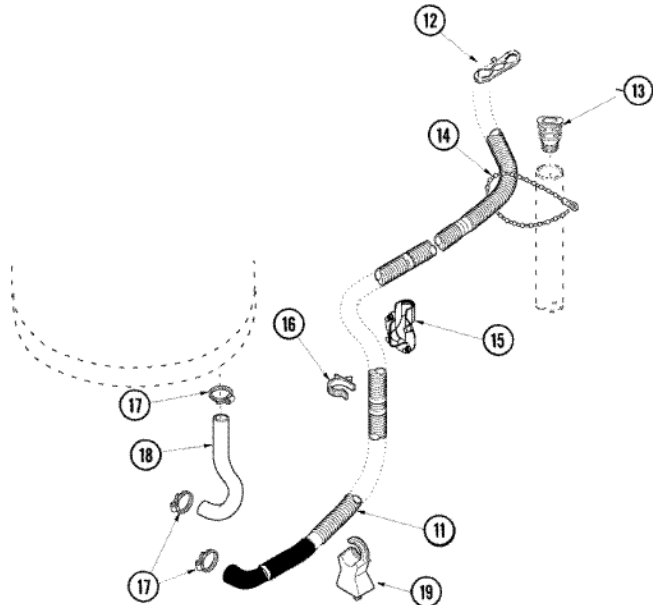

SAV2555AWW TABLERO

SAV2555AWW TABLERO

1	27001110	CONSOLE (WHT) (S/P)
2	33001855	SCREW (HEX HEAD) (S/P)
2	27001050	FACIA GROUND WIRE ASSEMBLY (S/P)
2	27001170	FACIA (S/P)
3	27001112	CAP, TIMER KNOB (S/P)
4	27001203	SWITCH, PRESSURE (S/P)
5	27001156	TIMER
6	27001051	BACK PANEL, HOOD/CONSOLE (S/P)
8	27001089	SWITCH, TEMPERATURE (4 POS) (S/P)
9	27001090	KNOB, TIMER (BLUE-GRAY) (S/P)
10	22002997	PIN, LOCKING
10	27001092	SKIRT, TIMER KNOB (S/P)
11	27001126	KNOB, SELECTOR (SILVER) (S/P)
12	27001142	CORD, POWER (LEAD-IN) (S/P)

Distribuidor Autorizado

SurteRápido.com

Venta de Refacciones
Electrodomesticas

SAV2555AWW VALVULAS

SAV2555AWW VALVULAS

1	27001145	HOSE, MIXING VALVE TO TUB (S/P)
2	503661	SCREW, 10-16X.44 UNS (S/P)
3	25-7867	CLAMP (S/P)
4	21001760	FLUME ASSEMBLY /WATER DIVERTER (S/P)
5	501086	SCREW, 8B-18X3/8 SLT (S/P)
6	27001146	VALVE, MIXING E2 (S/P)
7	40098801	PLATE, MIXING VALUE (S/P)
8	20290	WASHER, 19/32 IDX1.031 (S/P)
9	89503	HOSE, 4" INLET
9	21001466	HOSE, INLET (S/P)
10	22002960	STRAINER, WASHER INLET (S/P)
11	40053901	HOSE, DRAIN
12	22003814	RETAINER, DRAIN HOSE (S/P)
13	40008101	ADAPTER, STANDPIPE (S/P)
14	8539404	STRAP, STANDPIPE BEAD (S/P)
15	40058501	RELIEF, STRAIN DRAIN (S/P)
16	36014	CLIP, RETAINER-HOSE (S/P)
17	25-7867	CLAMP, HOSE (S/P)
18	40094201	HOSE, TUB TO PUMP (S/P)
19	40044901	STAND, HOSE (S/P)

SAV2555AWW MOTOR

SAV2555AWW MOTOR

1	40112301	SHIELD, MOTOR (S/P)
2	40046701	SCREW, No.10X7/16 ID HX (S/P)
3	27001215	2 SPEED MOTOR
4	40053701	POST, ISOLATOR (S/P)
5	40053801	MOUNT, MOTOR UPPER (S/P)
6	40038901	SCREW, 1/4-20 (S/P)
6	40045001	IDLER PULLEY ASSEMBLY
6	27001225	NUT, JAM MID LOCK 1/4-20 (S/P)
7	40015502R	BRACKET, MOTOR MOUNT
8	40054301	MOUNT, MOTOR LOWER (S/P)
9	40095101	LOCKNUT, 10-32 (S/P)
10	40061401	SPRING, IDLER LEVER
11	23748	RING, RETAINING (S/P)
12	27001028	IDLER LEVER ASSEMBLY
13	40063701	SCREW, 10-16X1.75 (S/P)
14	27001024	CLAMP, HOSE (S/P)
14	27001233	PUMP ASSEMBLY
15	27001007	BELT, SPIN
16	52549	WASHER, 501 ID X3/4 ODX (S/P)