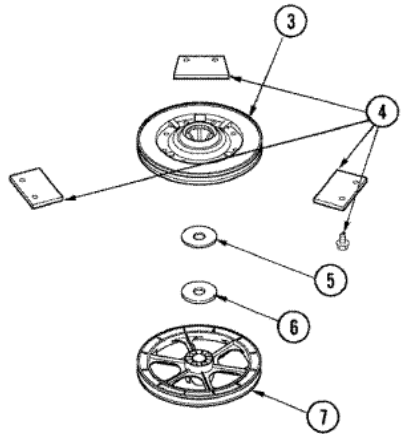

SAV2555AWW CUBIERTA

SAV2555AWW CUBIERTA

1	27001116	LID (WHT) (S/P)
2	40034901	LID SWITCH ASSEMBLY (S/P)
3	501086	SCREW, 8B-18X3/8 SLT (S/P)
4	40038001	BUMPER (S/P)
5	40039201	SCREW, 6-32X.340 FLAT (S/P)
6	40008201	BUSHING, HINGE (S/P)
7	40094002	HINGE, LID LEFT STOP (S/P)
8	40094101	HINGE, LID RIGHT PASS (S/P)
9	27001117	DISPENSER, BLEACH (S/P)
10	40009701	ARM, LID SWITCH (S/P)
11	27001182	TOP (WHT W/L BRACKETS) (S/P)
12	40102101	CAP, HINGE (S/P)
13	40009801	HOLDER, LID SWITCH (S/P)
14	40040701	SCREW, TAPPING No.6B-20 (S/P)
15	501086	SCREW, 8B-18X3/8 SLT (S/P)
16	27001095	SWITCH, LID

SAV2555AWW TRANSMISION

SAV2555AWW TRANSMISION

1	12002178	TRANSMISSION (640 RPM) (S/P)
2	12002013	ASSEMBLY, MILK STOOL & BEARING (S/P)
3	R9900474	BRAKE ASSEMBLY
4	26594P	GREASE, SILICONE - 2OZ TUBE (S/P)
4	R0000014	KIT, BRAKE PAD
5	40065701	WASHER, 2 ODX.63 ID
6	40063201	WASHER, FLAT
7	40047202	PULLEY, SPIN
8	40041501	WASHER
9	40063401	SCREW, 1/4-20X5/8 HEX
10	40047402	HELIX, PLASTIC
11	25-7941	``O`` RING DESCONTINUADO
12	21001533	SEAL NUT ASSEMBLY
13	2204512	TRIPLE LIP SEAL/BEARING KIT
13	2202265	SEAL REPAIR KIT
13	40004201P	MAIN BEARING ASSEMBLY
14	40004001	BEARING, MAIN
15	207843	SEAL, TRANSMISSION HOUSING(LIP)

SAV255AWW TINAS

SAV2555AWW TINAS

1	21001905	DISPENSER, FABRIC (ONE PIECE)
2	22004042	AGITATOR/AUGER ASSY (AS PK)
3	27001132	COVER, OUTER TUB W/GASKET (S/P)
4	21001748	TUBING, PVC 26` (S/P)
5	27001131	SEAL, TUB COVER (S/P)
6	27001149	BALANCE RING ASSEMBLY (S/P)
7	27001221	TUB, PLASTIC INNER
8	40008501	ASSEMBLY, PRESSURE BULB
9	40037801	GROMMET
10	27001227	OUTER TUB, PLASTIC (LARGE) (S/P)
11	40128701	SCREW, 5/16-18 X .50 (S/P)
11	40015401	SEAL-HEAD
11	27001067	BOTTOM, OUTER TUB (S/P)
11	40001102P	BOTTOM, OUTER TUB (S/P)
12	27001222	GASKET, FOAM (S/P)
13	Y2201244	SPRING, COUNTERWEIGHT (S/P)
14	Y37001124	SPRING, TALL TUB (S/P)
15	25-8004	SCREW, AGITATOR RETENTION
16	Y2201470	SCREW (W/LOCTITE) (S/P)
17	40064301	SCREW, 1/4-15X3/4 HEX (S/P)