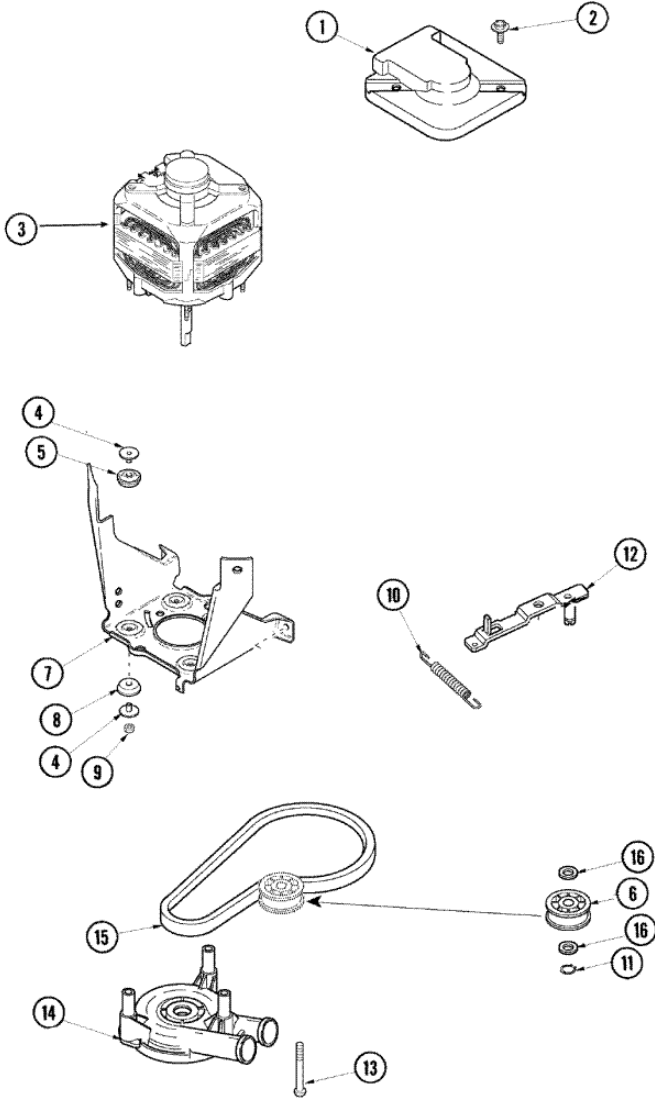

SAV2555AWW TABLERO

SAV2555AWW TABLERO

1	27001110	CONSOLE (WHT) (S/P)
2	33001855	SCREW (HEX HEAD) (S/P)
2	27001050	FACIA GROUND WIRE ASSEMBLY (S/P)
2	27001170	FACIA (S/P)
3	27001112	CAP, TIMER KNOB (S/P)
4	27001203	SWITCH, PRESSURE (S/P)
5	27001156	TIMER
6	27001051	BACK PANEL, HOOD/CONSOLE (S/P)
8	27001089	SWITCH, TEMPERATURE (4 POS) (S/P)
9	27001090	KNOB, TIMER (BLUE-GRAY) (S/P)
10	22002997	PIN, LOCKING
10	27001092	SKIRT, TIMER KNOB (S/P)
11	27001126	KNOB, SELECTOR (SILVER) (S/P)
12	27001142	CORD, POWER (LEAD-IN) (S/P)

Distribuidor Autorizado

SurteRápido.com

Venta de Refacciones
Electrodomesticas

SAV2555AWW VALVULAS

SAV2555AWW VALVULAS

1	27001145	HOSE, MIXING VALVE TO TUB (S/P)
2	503661	SCREW, 10-16X.44 UNS (S/P)
3	25-7867	CLAMP (S/P)
4	21001760	FLUME ASSEMBLY /WATER DIVERTER (S/P)
5	501086	SCREW, 8B-18X3/8 SLT (S/P)
6	27001146	VALVE, MIXING E2 (S/P)
7	40098801	PLATE, MIXING VALUE (S/P)
8	20290	WASHER, 19/32 IDX1.031 (S/P)
9	89503	HOSE, 4" INLET
9	21001466	HOSE, INLET (S/P)
10	22002960	STRAINER, WASHER INLET (S/P)
11	40053901	HOSE, DRAIN
12	22003814	RETAINER, DRAIN HOSE (S/P)
13	40008101	ADAPTER, STANDPIPE (S/P)
14	8539404	STRAP, STANDPIPE BEAD (S/P)
15	40058501	RELIEF, STRAIN DRAIN (S/P)
16	36014	CLIP, RETAINER-HOSE (S/P)
17	25-7867	CLAMP, HOSE (S/P)
18	40094201	HOSE, TUB TO PUMP (S/P)
19	40044901	STAND, HOSE (S/P)

SAV2555AWW MOTOR

SAV2555AWW MOTOR

1	40112301	SHIELD, MOTOR (S/P)
2	40046701	SCREW, No.10X7/16 ID HX (S/P)
3	27001215	2 SPEED MOTOR
4	40053701	POST, ISOLATOR (S/P)
5	40053801	MOUNT, MOTOR UPPER (S/P)
6	40038901	SCREW, 1/4-20 (S/P)
6	40045001	IDLER PULLEY ASSEMBLY
6	27001225	NUT, JAM MID LOCK 1/4-20 (S/P)
7	40015502R	BRACKET, MOTOR MOUNT
8	40054301	MOUNT, MOTOR LOWER (S/P)
9	40095101	LOCKNUT, 10-32 (S/P)
10	40061401	SPRING, IDLER LEVER
11	23748	RING, RETAINING (S/P)
12	27001028	IDLER LEVER ASSEMBLY
13	40063701	SCREW, 10-16X1.75 (S/P)
14	27001024	CLAMP, HOSE (S/P)
14	27001233	PUMP ASSEMBLY
15	27001007	BELT, SPIN
16	52549	WASHER, 501 ID X3/4 ODX (S/P)