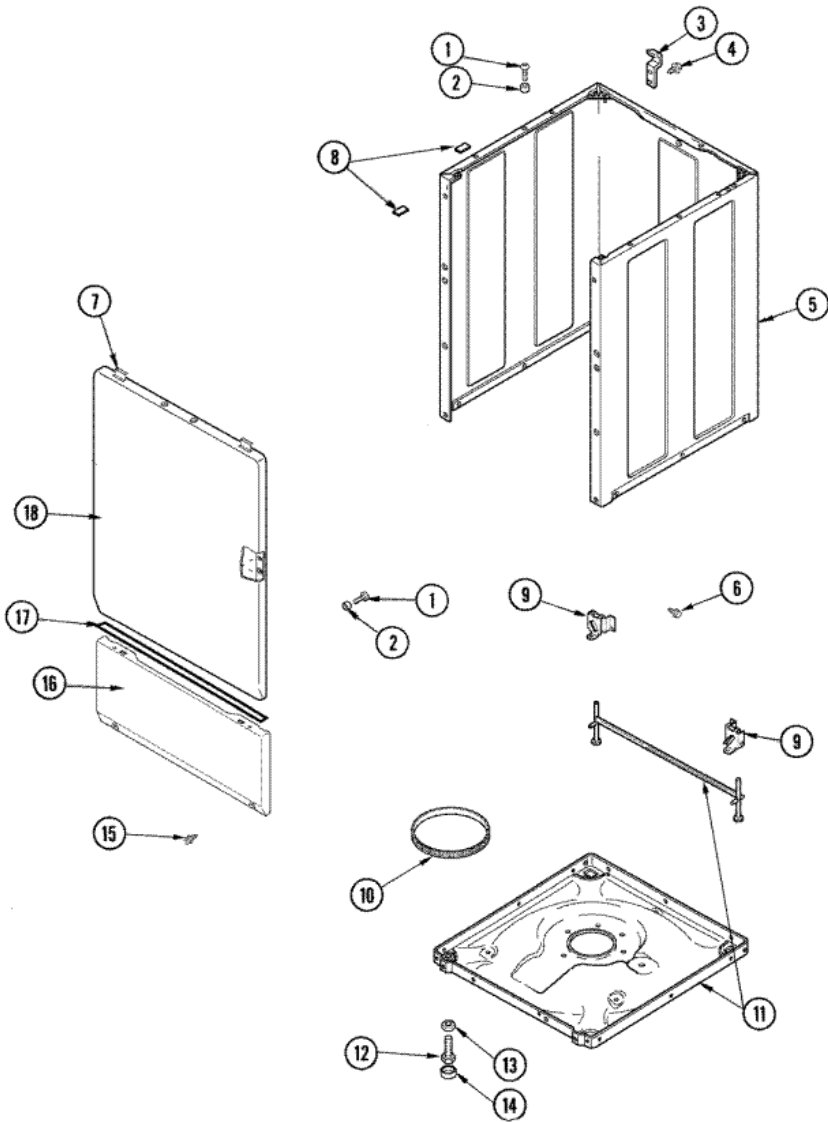

SAV255AWW GABINETE

SAV2555AWW GABINETE

1	32671	SCREW, TAPPING (S/P)
2	505187	LOCATOR, PANEL (S/P)
3	500003	HINGE, TOP (S/P)
4	40064801	SCREW, 10B-16X1/4 (S/P)
5	37001284	CABINET, DRYER & WASHER (WHT) (S/P)
6	40038201	SCREW, 12BX1/2No.10 HX (S/P)
7	22001650	CLIP, SPRING
7	501086	SCREW, 8B-18X3/8 SLT (S/P)
8	Y56128	PAD, BUMPER (S/P)
9	40031501	BRACKET, SELF LEVELING (S/P)
10	40037401	RING, FRICTION
11	40082801	CLIP, WIRE (S/P)
11	27001226	BASE & LEVELING ASSEMBLY (S/P)
12	40039001	LEG, LEVELING
13	40038101	NUT, LEG (S/P)
14	40016001	FOOT, RUBBER
15	40034101	SCREW, No.12BX1/2 (S/P)
16	40045301WP	PANEL, ACCESS (WHT) (S/P)
17	40083101	TAPE, FOAM (S/P)
18	40035401WP	PANEL, FRONT (WHT) (S/P)

SAV2555AWW TABLERO

SAV2555AWW TABLERO

1	27001110	CONSOLE (WHT) (S/P)
2	33001855	SCREW (HEX HEAD) (S/P)
2	27001050	FACIA GROUND WIRE ASSEMBLY (S/P)
2	27001170	FACIA (S/P)
3	27001112	CAP, TIMER KNOB (S/P)
4	27001203	SWITCH, PRESSURE (S/P)
5	27001156	TIMER
6	27001051	BACK PANEL, HOOD/CONSOLE (S/P)
8	27001089	SWITCH, TEMPERATURE (4 POS) (S/P)
9	27001090	KNOB, TIMER (BLUE-GRAY) (S/P)
10	22002997	PIN, LOCKING
10	27001092	SKIRT, TIMER KNOB (S/P)
11	27001126	KNOB, SELECTOR (SILVER) (S/P)
12	27001142	CORD, POWER (LEAD-IN) (S/P)