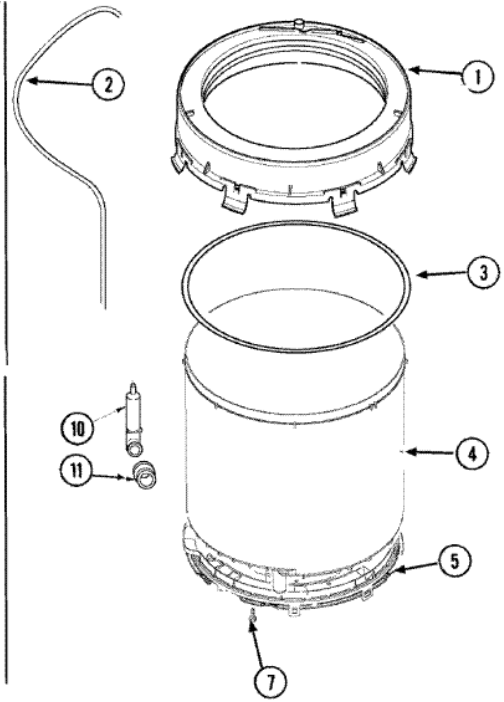

SAV255AWW TINAS

SAV2555AWW TINAS

1	21001905	DISPENSER, FABRIC (ONE PIECE)
2	22004042	AGITATOR/AUGER ASSY (AS PK)
3	27001132	COVER, OUTER TUB W/GASKET (S/P)
4	21001748	TUBING, PVC 26` (S/P)
5	27001131	SEAL, TUB COVER (S/P)
6	27001149	BALANCE RING ASSEMBLY (S/P)
7	27001221	TUB, PLASTIC INNER
8	40008501	ASSEMBLY, PRESSURE BULB
9	40037801	GROMMET
10	27001227	OUTER TUB, PLASTIC (LARGE) (S/P)
11	40128701	SCREW, 5/16-18 X .50 (S/P)
11	40015401	SEAL-HEAD
11	27001067	BOTTOM, OUTER TUB (S/P)
11	40001102P	BOTTOM, OUTER TUB (S/P)
12	27001222	GASKET, FOAM (S/P)
13	Y2201244	SPRING, COUNTERWEIGHT (S/P)
14	Y37001124	SPRING, TALL TUB (S/P)
15	25-8004	SCREW, AGITATOR RETENTION
16	Y2201470	SCREW (W/LOCTITE) (S/P)
17	40064301	SCREW, 1/4-15X3/4 HEX (S/P)

SAV2555AWW TINAS

SAV2555AWW TINAS

1	27001132	COVER, OUTER TUB W/GASKET (S/P)
2	21001748	TUBING, PVC 26`` (S/P)
3	27001131	SEAL, TUB COVER (S/P)
4	27001227	TUB, PLASTIC OUTER (S/P)
5	27001067	BOTTOM, OUTER TUB (S/P)
6	27001026	SPRING, TALL TUB (S/P)
7	40064301	SCREW, 1/4-15X3/4 HEX (S/P)
8	Y2201244	SPRING, COUNTERWEIGHT (S/P)
9	27001221	TUB, PLASTIC INNER DESCONTINUADO
10	40008501	ASSEMBLY, PRESSURE BULB
11	40037801	GROMMET
12	21001905	DISPENSER, FABRIC (ONE PIECE)
13	27001148	FILTER, LINT (S/P)
14	25-8004	SCREW, AGITATOR RETENTION
15	22004042	AGITATOR/AUGER ASSY (AS PK)
16	27001149	BALANCE RING ASSEMBLY (S/P)
17	40063301	SCREW, 5/16-18X7/8 HX (S/P)