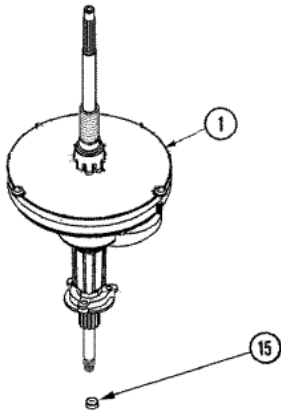

SAV2555AWW CUBIERTA

SAV2555AWW CUBIERTA

1	27001116	LID (WHT) (S/P)
2	40034901	LID SWITCH ASSEMBLY (S/P)
3	501086	SCREW, 8B-18X3/8 SLT (S/P)
4	40038001	BUMPER (S/P)
5	40039201	SCREW, 6-32X.340 FLAT (S/P)
6	40008201	BUSHING, HINGE (S/P)
7	40094002	HINGE, LID LEFT STOP (S/P)
8	40094101	HINGE, LID RIGHT PASS (S/P)
9	27001117	DISPENSER, BLEACH (S/P)
10	40009701	ARM, LID SWITCH (S/P)
11	27001182	TOP (WHT W/L BRACKETS) (S/P)
12	40102101	CAP, HINGE (S/P)
13	40009801	HOLDER, LID SWITCH (S/P)
14	40040701	SCREW, TAPPING No.6B-20 (S/P)
15	501086	SCREW, 8B-18X3/8 SLT (S/P)
16	27001095	SWITCH, LID

SAV2555AWW TRANSMISION

SAV2555AWW TRANSMISION

1	12002178	TRANSMISSION (640 RPM) (S/P)
2	12002013	ASSEMBLY, MILK STOOL & BEARING (S/P)
3	R9900474	BRAKE ASSEMBLY
4	26594P	GREASE, SILICONE - 2OZ TUBE (S/P)
4	R0000014	KIT, BRAKE PAD
5	40065701	WASHER, 2 ODX.63 ID
6	40063201	WASHER, FLAT
7	40047202	PULLEY, SPIN
8	40041501	WASHER
9	40063401	SCREW, 1/4-20X5/8 HEX
10	40047402	HELIX, PLASTIC
11	25-7941	``O`` RING DESCONTINUADO
12	21001533	SEAL NUT ASSEMBLY
13	2204512	TRIPLE LIP SEAL/BEARING KIT
13	2202265	SEAL REPAIR KIT
13	40004201P	MAIN BEARING ASSEMBLY
14	40004001	BEARING, MAIN
15	207843	SEAL, TRANSMISSION HOUSING(LIP)

SAV255AWW TINAS

SAV2555AWW TINAS

1	21001905	DISPENSER, FABRIC (ONE PIECE)
2	22004042	AGITATOR/AUGER ASSY (AS PK)
3	27001132	COVER, OUTER TUB W/GASKET (S/P)
4	21001748	TUBING, PVC 26` (S/P)
5	27001131	SEAL, TUB COVER (S/P)
6	27001149	BALANCE RING ASSEMBLY (S/P)
7	27001221	TUB, PLASTIC INNER
8	40008501	ASSEMBLY, PRESSURE BULB
9	40037801	GROMMET
10	27001227	OUTER TUB, PLASTIC (LARGE) (S/P)
11	40128701	SCREW, 5/16-18 X .50 (S/P)
11	40015401	SEAL-HEAD
11	27001067	BOTTOM, OUTER TUB (S/P)
11	40001102P	BOTTOM, OUTER TUB (S/P)
12	27001222	GASKET, FOAM (S/P)
13	Y2201244	SPRING, COUNTERWEIGHT (S/P)
14	Y37001124	SPRING, TALL TUB (S/P)
15	25-8004	SCREW, AGITATOR RETENTION
16	Y2201470	SCREW (W/LOCTITE) (S/P)
17	40064301	SCREW, 1/4-15X3/4 HEX (S/P)