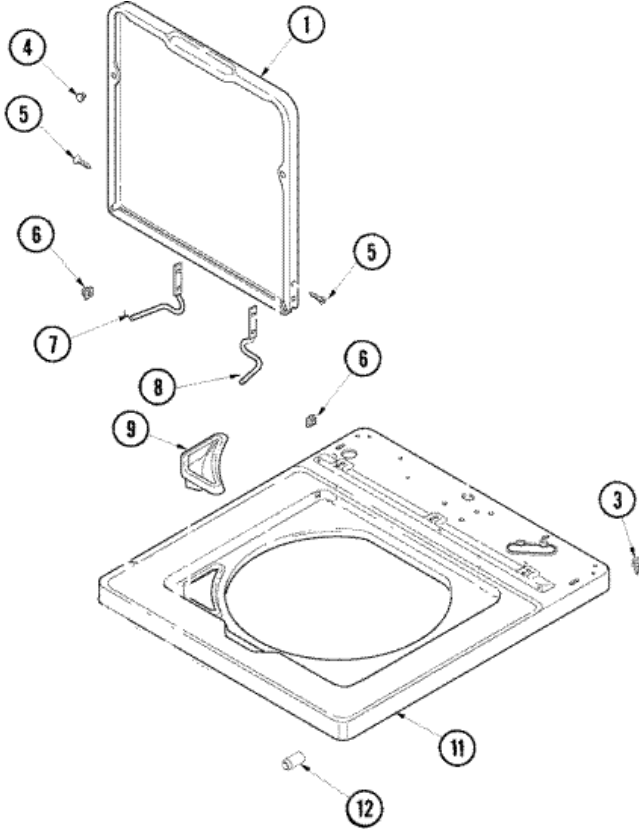

SAV2555AWW MOTOR

SAV2555AWW MOTOR

1	40112301	SHIELD, MOTOR (S/P)
2	40046701	SCREW, No.10X7/16 ID HX (S/P)
3	27001215	2 SPEED MOTOR
4	40053701	POST, ISOLATOR (S/P)
5	40053801	MOUNT, MOTOR UPPER (S/P)
6	40038901	SCREW, 1/4-20 (S/P)
6	40045001	IDLER PULLEY ASSEMBLY
6	27001225	NUT, JAM MID LOCK 1/4-20 (S/P)
7	40015502R	BRACKET, MOTOR MOUNT
8	40054301	MOUNT, MOTOR LOWER (S/P)
9	40095101	LOCKNUT, 10-32 (S/P)
10	40061401	SPRING, IDLER LEVER
11	23748	RING, RETAINING (S/P)
12	27001028	IDLER LEVER ASSEMBLY
13	40063701	SCREW, 10-16X1.75 (S/P)
14	27001024	CLAMP, HOSE (S/P)
14	27001233	PUMP ASSEMBLY
15	27001007	BELT, SPIN
16	52549	WASHER, 501 ID X3/4 ODX (S/P)

SAV2555AWW CUBIERTA

SAV2555AWW CUBIERTA

1	27001116	LID (WHT) (S/P)
2	40034901	LID SWITCH ASSEMBLY (S/P)
3	501086	SCREW, 8B-18X3/8 SLT (S/P)
4	40038001	BUMPER (S/P)
5	40039201	SCREW, 6-32X.340 FLAT (S/P)
6	40008201	BUSHING, HINGE (S/P)
7	40094002	HINGE, LID LEFT STOP (S/P)
8	40094101	HINGE, LID RIGHT PASS (S/P)
9	27001117	DISPENSER, BLEACH (S/P)
10	40009701	ARM, LID SWITCH (S/P)
11	27001182	TOP (WHT W/L BRACKETS) (S/P)
12	40102101	CAP, HINGE (S/P)
13	40009801	HOLDER, LID SWITCH (S/P)
14	40040701	SCREW, TAPPING No.6B-20 (S/P)
15	501086	SCREW, 8B-18X3/8 SLT (S/P)
16	27001095	SWITCH, LID