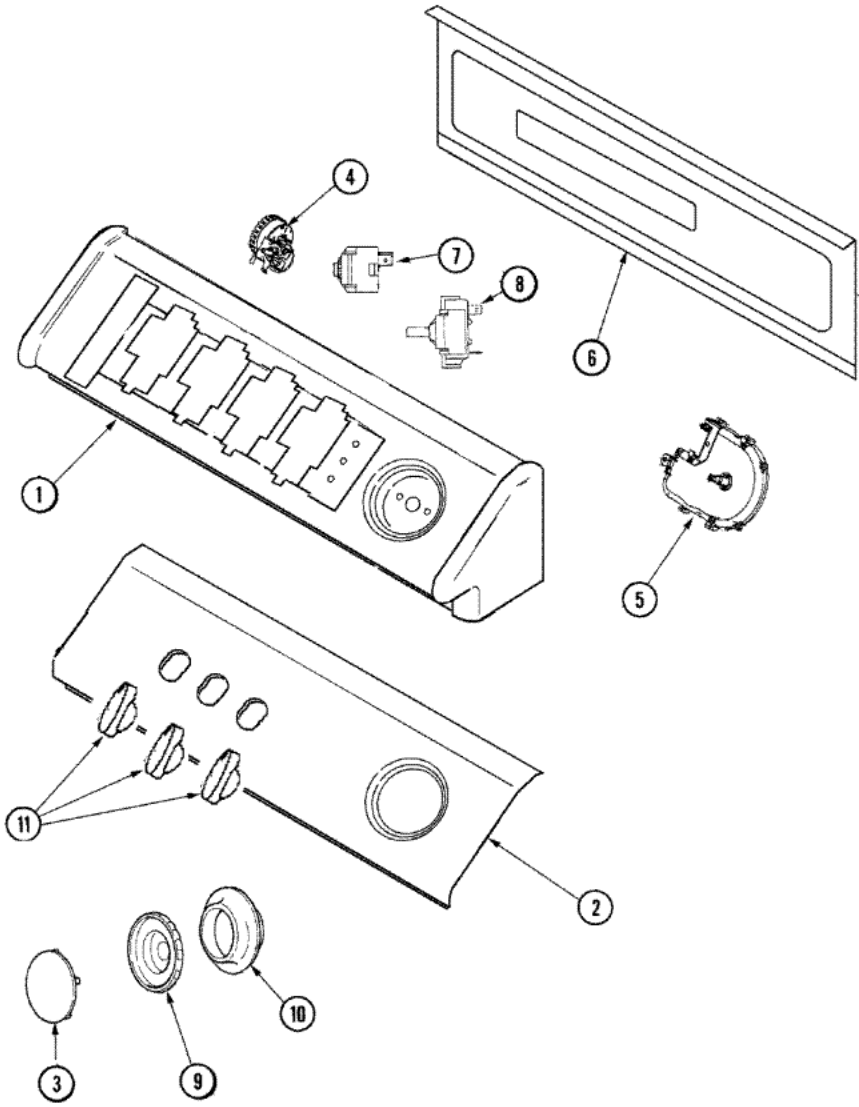

SAV255AWW GABINETE

SAV2555AWW GABINETE

1	32671	SCREW, TAPPING (S/P)
2	505187	LOCATOR, PANEL (S/P)
3	500003	HINGE, TOP (S/P)
4	40064801	SCREW, 10B-16X1/4 (S/P)
5	37001284	CABINET, DRYER & WASHER (WHT) (S/P)
6	40038201	SCREW, 12BX1/2No.10 HX (S/P)
7	22001650	CLIP, SPRING
7	501086	SCREW, 8B-18X3/8 SLT (S/P)
8	Y56128	PAD, BUMPER (S/P)
9	40031501	BRACKET, SELF LEVELING (S/P)
10	40037401	RING, FRICTION
11	40082801	CLIP, WIRE (S/P)
11	27001226	BASE & LEVELING ASSEMBLY (S/P)
12	40039001	LEG, LEVELING
13	40038101	NUT, LEG (S/P)
14	40016001	FOOT, RUBBER
15	40034101	SCREW, No.12BX1/2 (S/P)
16	40045301WP	PANEL, ACCESS (WHT) (S/P)
17	40083101	TAPE, FOAM (S/P)
18	40035401WP	PANEL, FRONT (WHT) (S/P)

SAV2555AWW TABLERO

SAV2555AWW TABLERO

1	27001110	CONSOLE (WHT) (S/P)
2	33001855	SCREW (HEX HEAD) (S/P)
2	27001050	FACIA GROUND WIRE ASSEMBLY (S/P)
2	27001170	FACIA (S/P)
3	27001112	CAP, TIMER KNOB (S/P)
4	27001203	SWITCH, PRESSURE (S/P)
5	27001156	TIMER
6	27001051	BACK PANEL, HOOD/CONSOLE (S/P)
8	27001089	SWITCH, TEMPERATURE (4 POS) (S/P)
9	27001090	KNOB, TIMER (BLUE-GRAY) (S/P)
10	22002997	PIN, LOCKING
10	27001092	SKIRT, TIMER KNOB (S/P)
11	27001126	KNOB, SELECTOR (SILVER) (S/P)
12	27001142	CORD, POWER (LEAD-IN) (S/P)