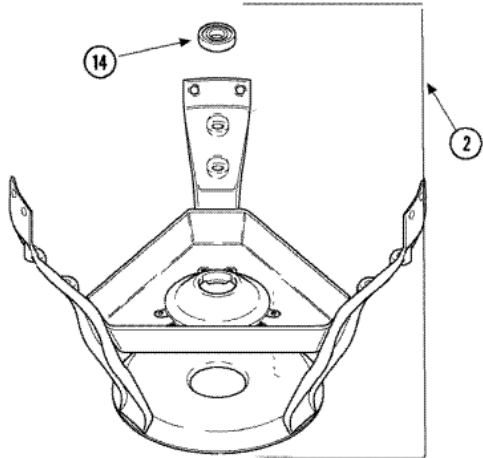

SAV2555AWW CUBIERTA

SAV2555AWW CUBIERTA

1	27001116	LID (WHT) (S/P)
2	40034901	LID SWITCH ASSEMBLY (S/P)
3	501086	SCREW, 8B-18X3/8 SLT (S/P)
4	40038001	BUMPER (S/P)
5	40039201	SCREW, 6-32X.340 FLAT (S/P)
6	40008201	BUSHING, HINGE (S/P)
7	40094002	HINGE, LID LEFT STOP (S/P)
8	40094101	HINGE, LID RIGHT PASS (S/P)
9	27001117	DISPENSER, BLEACH (S/P)
10	40009701	ARM, LID SWITCH (S/P)
11	27001182	TOP (WHT W/L BRACKETS) (S/P)
12	40102101	CAP, HINGE (S/P)
13	40009801	HOLDER, LID SWITCH (S/P)
14	40040701	SCREW, TAPPING No.6B-20 (S/P)
15	501086	SCREW, 8B-18X3/8 SLT (S/P)
16	27001095	SWITCH, LID

SAV2555AWW TRANSMISION

SAV2555AWW TRANSMISION

1	12002178	TRANSMISSION (640 RPM) (S/P)
2	12002013	ASSEMBLY, MILK STOOL & BEARING (S/P)
3	R9900474	BRAKE ASSEMBLY
4	26594P	GREASE, SILICONE - 2OZ TUBE (S/P)
4	R0000014	KIT, BRAKE PAD
5	40065701	WASHER, 2 ODX.63 ID
6	40063201	WASHER, FLAT
7	40047202	PULLEY, SPIN
8	40041501	WASHER
9	40063401	SCREW, 1/4-20X5/8 HEX
10	40047402	HELIX, PLASTIC
11	25-7941	``O`` RING DESCONTINUADO
12	21001533	SEAL NUT ASSEMBLY
13	2204512	TRIPLE LIP SEAL/BEARING KIT
13	2202265	SEAL REPAIR KIT
13	40004201P	MAIN BEARING ASSEMBLY
14	40004001	BEARING, MAIN
15	207843	SEAL, TRANSMISSION HOUSING(LIP)

SAV255AWW TINAS

SAV2555AWW TINAS

1	21001905	DISPENSER, FABRIC (ONE PIECE)
2	22004042	AGITATOR/AUGER ASSY (AS PK)
3	27001132	COVER, OUTER TUB W/GASKET (S/P)
4	21001748	TUBING, PVC 26` (S/P)
5	27001131	SEAL, TUB COVER (S/P)
6	27001149	BALANCE RING ASSEMBLY (S/P)
7	27001221	TUB, PLASTIC INNER
8	40008501	ASSEMBLY, PRESSURE BULB
9	40037801	GROMMET
10	27001227	OUTER TUB, PLASTIC (LARGE) (S/P)
11	40128701	SCREW, 5/16-18 X .50 (S/P)
11	40015401	SEAL-HEAD
11	27001067	BOTTOM, OUTER TUB (S/P)
11	40001102P	BOTTOM, OUTER TUB (S/P)
12	27001222	GASKET, FOAM (S/P)
13	Y2201244	SPRING, COUNTERWEIGHT (S/P)
14	Y37001124	SPRING, TALL TUB (S/P)
15	25-8004	SCREW, AGITATOR RETENTION
16	Y2201470	SCREW (W/LOCTITE) (S/P)
17	40064301	SCREW, 1/4-15X3/4 HEX (S/P)