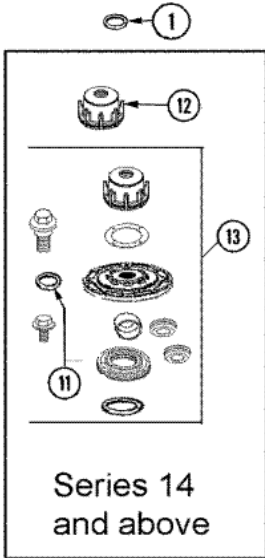

SAV2555AWW CUBIERTA

SAV2555AWW CUBIERTA

1	27001116	LID (WHT) (S/P)
2	40034901	LID SWITCH ASSEMBLY (S/P)
3	501086	SCREW, 8B-18X3/8 SLT (S/P)
4	40038001	BUMPER (S/P)
5	40039201	SCREW, 6-32X.340 FLAT (S/P)
6	40008201	BUSHING, HINGE (S/P)
7	40094002	HINGE, LID LEFT STOP (S/P)
8	40094101	HINGE, LID RIGHT PASS (S/P)
9	27001117	DISPENSER, BLEACH (S/P)
10	40009701	ARM, LID SWITCH (S/P)
11	27001182	TOP (WHT W/L BRACKETS) (S/P)
12	40102101	CAP, HINGE (S/P)
13	40009801	HOLDER, LID SWITCH (S/P)
14	40040701	SCREW, TAPPING No.6B-20 (S/P)
15	501086	SCREW, 8B-18X3/8 SLT (S/P)
16	27001095	SWITCH, LID

SAV2555AWW TRANSMISION

SAV2555AWW TRANSMISION

1	12002178	TRANSMISSION (640 RPM) (S/P)
2	12002013	ASSEMBLY, MILK STOOL & BEARING (S/P)
3	R9900474	BRAKE ASSEMBLY
4	26594P	GREASE, SILICONE - 2OZ TUBE (S/P)
4	R0000014	KIT, BRAKE PAD
5	40065701	WASHER, 2 ODX.63 ID
6	40063201	WASHER, FLAT
7	40047202	PULLEY, SPIN
8	40041501	WASHER
9	40063401	SCREW, 1/4-20X5/8 HEX
10	40047402	HELIX, PLASTIC
11	25-7941	``O`` RING DESCONTINUADO
12	21001533	SEAL NUT ASSEMBLY
13	2204512	TRIPLE LIP SEAL/BEARING KIT
13	2202265	SEAL REPAIR KIT
13	40004201P	MAIN BEARING ASSEMBLY
14	40004001	BEARING, MAIN
15	207843	SEAL, TRANSMISSION HOUSING(LIP)

SAV255AWW TINAS

SAV2555AWW TINAS

1	21001905	DISPENSER, FABRIC (ONE PIECE)
2	22004042	AGITATOR/AUGER ASSY (AS PK)
3	27001132	COVER, OUTER TUB W/GASKET (S/P)
4	21001748	TUBING, PVC 26` (S/P)
5	27001131	SEAL, TUB COVER (S/P)
6	27001149	BALANCE RING ASSEMBLY (S/P)
7	27001221	TUB, PLASTIC INNER
8	40008501	ASSEMBLY, PRESSURE BULB
9	40037801	GROMMET
10	27001227	OUTER TUB, PLASTIC (LARGE) (S/P)
11	40128701	SCREW, 5/16-18 X .50 (S/P)
11	40015401	SEAL-HEAD
11	27001067	BOTTOM, OUTER TUB (S/P)
11	40001102P	BOTTOM, OUTER TUB (S/P)
12	27001222	GASKET, FOAM (S/P)
13	Y2201244	SPRING, COUNTERWEIGHT (S/P)
14	Y37001124	SPRING, TALL TUB (S/P)
15	25-8004	SCREW, AGITATOR RETENTION
16	Y2201470	SCREW (W/LOCTITE) (S/P)
17	40064301	SCREW, 1/4-15X3/4 HEX (S/P)