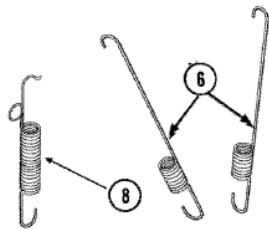

SAV255AWW TINAS

SAV2555AWW TINAS

1	21001905	DISPENSER, FABRIC (ONE PIECE)
2	22004042	AGITATOR/AUGER ASSY (AS PK)
3	27001132	COVER, OUTER TUB W/GASKET (S/P)
4	21001748	TUBING, PVC 26` (S/P)
5	27001131	SEAL, TUB COVER (S/P)
6	27001149	BALANCE RING ASSEMBLY (S/P)
7	27001221	TUB, PLASTIC INNER
8	40008501	ASSEMBLY, PRESSURE BULB
9	40037801	GROMMET
10	27001227	OUTER TUB, PLASTIC (LARGE) (S/P)
11	40128701	SCREW, 5/16-18 X .50 (S/P)
11	40015401	SEAL-HEAD
11	27001067	BOTTOM, OUTER TUB (S/P)
11	40001102P	BOTTOM, OUTER TUB (S/P)
12	27001222	GASKET, FOAM (S/P)
13	Y2201244	SPRING, COUNTERWEIGHT (S/P)
14	Y37001124	SPRING, TALL TUB (S/P)
15	25-8004	SCREW, AGITATOR RETENTION
16	Y2201470	SCREW (W/LOCTITE) (S/P)
17	40064301	SCREW, 1/4-15X3/4 HEX (S/P)

SAV2555AWW TINAS

SAV2555AWW TINAS

1	27001132	COVER, OUTER TUB W/GASKET (S/P)
2	21001748	TUBING, PVC 26`` (S/P)
3	27001131	SEAL, TUB COVER (S/P)
4	27001227	TUB, PLASTIC OUTER (S/P)
5	27001067	BOTTOM, OUTER TUB (S/P)
6	27001026	SPRING, TALL TUB (S/P)
7	40064301	SCREW, 1/4-15X3/4 HEX (S/P)
8	Y2201244	SPRING, COUNTERWEIGHT (S/P)
9	27001221	TUB, PLASTIC INNER DESCONTINUADO
10	40008501	ASSEMBLY, PRESSURE BULB
11	40037801	GROMMET
12	21001905	DISPENSER, FABRIC (ONE PIECE)
13	27001148	FILTER, LINT (S/P)
14	25-8004	SCREW, AGITATOR RETENTION
15	22004042	AGITATOR/AUGER ASSY (AS PK)
16	27001149	BALANCE RING ASSEMBLY (S/P)
17	40063301	SCREW, 5/16-18X7/8 HX (S/P)