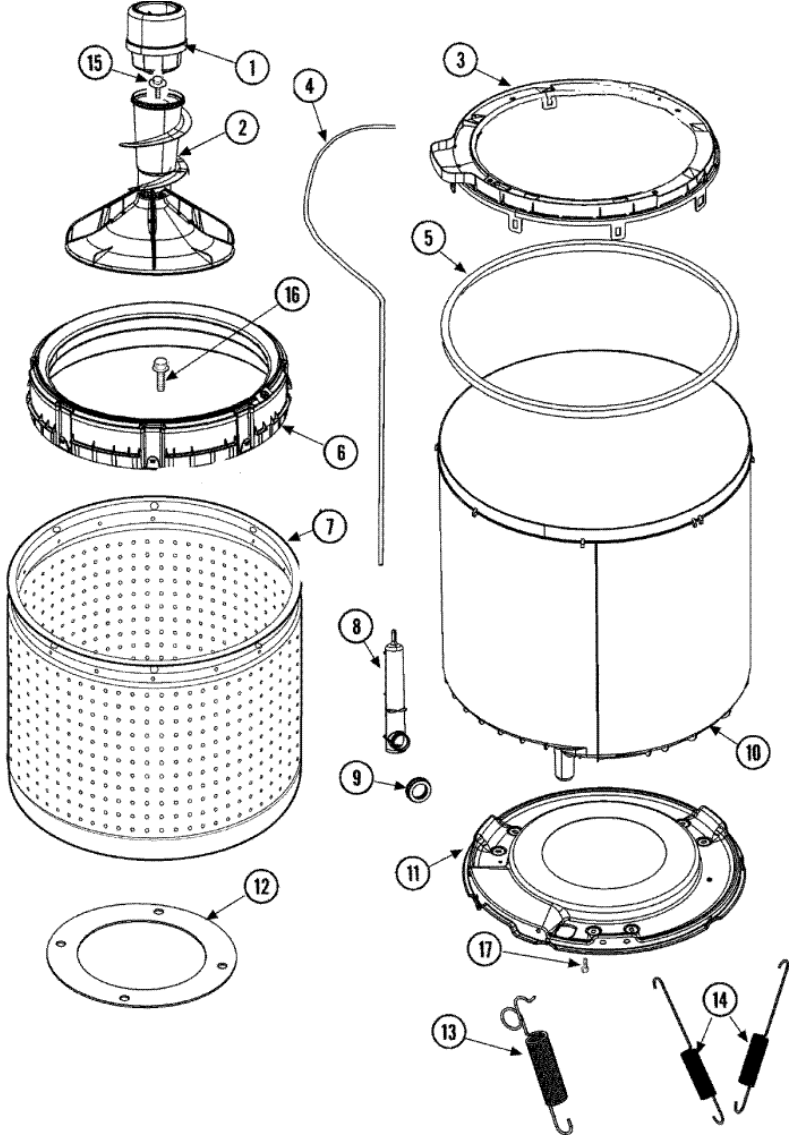

SAV2555AWW TRANSMISION

SAV2555AWW TRANSMISION

1	12002178	TRANSMISSION (640 RPM) (S/P)
2	12002013	ASSEMBLY, MILK STOOL & BEARING (S/P)
3	R9900474	BRAKE ASSEMBLY
4	26594P	GREASE, SILICONE - 2OZ TUBE (S/P)
4	R0000014	KIT, BRAKE PAD
5	40065701	WASHER, 2 ODX.63 ID
6	40063201	WASHER, FLAT
7	40047202	PULLEY, SPIN
8	40041501	WASHER
9	40063401	SCREW, 1/4-20X5/8 HEX
10	40047402	HELIX, PLASTIC
11	25-7941	``O`` RING DESCONTINUADO
12	21001533	SEAL NUT ASSEMBLY
13	2204512	TRIPLE LIP SEAL/BEARING KIT
13	2202265	SEAL REPAIR KIT
13	40004201P	MAIN BEARING ASSEMBLY
14	40004001	BEARING, MAIN
15	207843	SEAL, TRANSMISSION HOUSING(LIP)

SAV255AWW TINAS

SAV2555AWW TINAS

1	21001905	DISPENSER, FABRIC (ONE PIECE)
2	22004042	AGITATOR/AUGER ASSY (AS PK)
3	27001132	COVER, OUTER TUB W/GASKET (S/P)
4	21001748	TUBING, PVC 26` (S/P)
5	27001131	SEAL, TUB COVER (S/P)
6	27001149	BALANCE RING ASSEMBLY (S/P)
7	27001221	TUB, PLASTIC INNER
8	40008501	ASSEMBLY, PRESSURE BULB
9	40037801	GROMMET
10	27001227	OUTER TUB, PLASTIC (LARGE) (S/P)
11	40128701	SCREW, 5/16-18 X .50 (S/P)
11	40015401	SEAL-HEAD
11	27001067	BOTTOM, OUTER TUB (S/P)
11	40001102P	BOTTOM, OUTER TUB (S/P)
12	27001222	GASKET, FOAM (S/P)
13	Y2201244	SPRING, COUNTERWEIGHT (S/P)
14	Y37001124	SPRING, TALL TUB (S/P)
15	25-8004	SCREW, AGITATOR RETENTION
16	Y2201470	SCREW (W/LOCTITE) (S/P)
17	40064301	SCREW, 1/4-15X3/4 HEX (S/P)