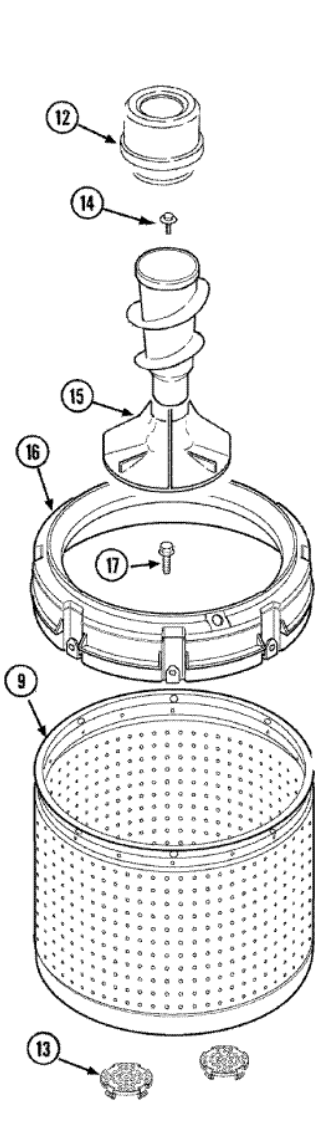

SAV255AWW TINAS

SAV2555AWW TINAS

1	21001905	DISPENSER, FABRIC (ONE PIECE)
2	22004042	AGITATOR/AUGER ASSY (AS PK)
3	27001132	COVER, OUTER TUB W/GASKET (S/P)
4	21001748	TUBING, PVC 26` (S/P)
5	27001131	SEAL, TUB COVER (S/P)
6	27001149	BALANCE RING ASSEMBLY (S/P)
7	27001221	TUB, PLASTIC INNER
8	40008501	ASSEMBLY, PRESSURE BULB
9	40037801	GROMMET
10	27001227	OUTER TUB, PLASTIC (LARGE) (S/P)
11	40128701	SCREW, 5/16-18 X .50 (S/P)
11	40015401	SEAL-HEAD
11	27001067	BOTTOM, OUTER TUB (S/P)
11	40001102P	BOTTOM, OUTER TUB (S/P)
12	27001222	GASKET, FOAM (S/P)
13	Y2201244	SPRING, COUNTERWEIGHT (S/P)
14	Y37001124	SPRING, TALL TUB (S/P)
15	25-8004	SCREW, AGITATOR RETENTION
16	Y2201470	SCREW (W/LOCTITE) (S/P)
17	40064301	SCREW, 1/4-15X3/4 HEX (S/P)

SAV2555AWW TINAS

SAV2555AWW TINAS

1	27001132	COVER, OUTER TUB W/GASKET (S/P)
2	21001748	TUBING, PVC 26`` (S/P)
3	27001131	SEAL, TUB COVER (S/P)
4	27001227	TUB, PLASTIC OUTER (S/P)
5	27001067	BOTTOM, OUTER TUB (S/P)
6	27001026	SPRING, TALL TUB (S/P)
7	40064301	SCREW, 1/4-15X3/4 HEX (S/P)
8	Y2201244	SPRING, COUNTERWEIGHT (S/P)
9	27001221	TUB, PLASTIC INNER DESCONTINUADO
10	40008501	ASSEMBLY, PRESSURE BULB
11	40037801	GROMMET
12	21001905	DISPENSER, FABRIC (ONE PIECE)
13	27001148	FILTER, LINT (S/P)
14	25-8004	SCREW, AGITATOR RETENTION
15	22004042	AGITATOR/AUGER ASSY (AS PK)
16	27001149	BALANCE RING ASSEMBLY (S/P)
17	40063301	SCREW, 5/16-18X7/8 HX (S/P)