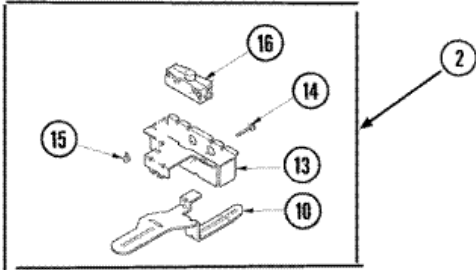

SAV2555AWW MOTOR

SAV2555AWW MOTOR

1	40112301	SHIELD, MOTOR (S/P)
2	40046701	SCREW, No.10X7/16 ID HX (S/P)
3	27001215	2 SPEED MOTOR
4	40053701	POST, ISOLATOR (S/P)
5	40053801	MOUNT, MOTOR UPPER (S/P)
6	40038901	SCREW, 1/4-20 (S/P)
6	40045001	IDLER PULLEY ASSEMBLY
6	27001225	NUT, JAM MID LOCK 1/4-20 (S/P)
7	40015502R	BRACKET, MOTOR MOUNT
8	40054301	MOUNT, MOTOR LOWER (S/P)
9	40095101	LOCKNUT, 10-32 (S/P)
10	40061401	SPRING, IDLER LEVER
11	23748	RING, RETAINING (S/P)
12	27001028	IDLER LEVER ASSEMBLY
13	40063701	SCREW, 10-16X1.75 (S/P)
14	27001024	CLAMP, HOSE (S/P)
14	27001233	PUMP ASSEMBLY
15	27001007	BELT, SPIN
16	52549	WASHER, 501 ID X3/4 ODX (S/P)

SAV2555AWW CUBIERTA

SAV2555AWW CUBIERTA

1	27001116	LID (WHT) (S/P)
2	40034901	LID SWITCH ASSEMBLY (S/P)
3	501086	SCREW, 8B-18X3/8 SLT (S/P)
4	40038001	BUMPER (S/P)
5	40039201	SCREW, 6-32X.340 FLAT (S/P)
6	40008201	BUSHING, HINGE (S/P)
7	40094002	HINGE, LID LEFT STOP (S/P)
8	40094101	HINGE, LID RIGHT PASS (S/P)
9	27001117	DISPENSER, BLEACH (S/P)
10	40009701	ARM, LID SWITCH (S/P)
11	27001182	TOP (WHT W/L BRACKETS) (S/P)
12	40102101	CAP, HINGE (S/P)
13	40009801	HOLDER, LID SWITCH (S/P)
14	40040701	SCREW, TAPPING No.6B-20 (S/P)
15	501086	SCREW, 8B-18X3/8 SLT (S/P)
16	27001095	SWITCH, LID