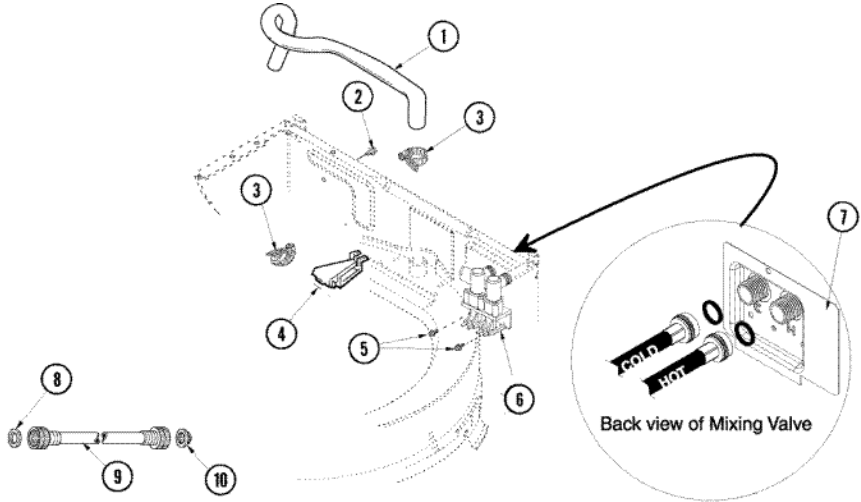

SAV2555AWW TABLERO

SAV2555AWW TABLERO

1	27001110	CONSOLE (WHT) (S/P)
2	33001855	SCREW (HEX HEAD) (S/P)
2	27001050	FACIA GROUND WIRE ASSEMBLY (S/P)
2	27001170	FACIA (S/P)
3	27001112	CAP, TIMER KNOB (S/P)
4	27001203	SWITCH, PRESSURE (S/P)
5	27001156	TIMER
6	27001051	BACK PANEL, HOOD/CONSOLE (S/P)
8	27001089	SWITCH, TEMPERATURE (4 POS) (S/P)
9	27001090	KNOB, TIMER (BLUE-GRAY) (S/P)
10	22002997	PIN, LOCKING
10	27001092	SKIRT, TIMER KNOB (S/P)
11	27001126	KNOB, SELECTOR (SILVER) (S/P)
12	27001142	CORD, POWER (LEAD-IN) (S/P)

Distribuidor Autorizado

SurteRápido.com

Venta de Refacciones
Electrodomesticas

SAV2555AWW VALVULAS

SAV2555AWW VALVULAS

1	27001145	HOSE, MIXING VALVE TO TUB (S/P)
2	503661	SCREW, 10-16X.44 UNS (S/P)
3	25-7867	CLAMP (S/P)
4	21001760	FLUME ASSEMBLY /WATER DIVERTER (S/P)
5	501086	SCREW, 8B-18X3/8 SLT (S/P)
6	27001146	VALVE, MIXING E2 (S/P)
7	40098801	PLATE, MIXING VALUE (S/P)
8	20290	WASHER, 19/32 IDX1.031 (S/P)
9	89503	HOSE, 4" INLET
9	21001466	HOSE, INLET (S/P)
10	22002960	STRAINER, WASHER INLET (S/P)
11	40053901	HOSE, DRAIN
12	22003814	RETAINER, DRAIN HOSE (S/P)
13	40008101	ADAPTER, STANDPIPE (S/P)
14	8539404	STRAP, STANDPIPE BEAD (S/P)
15	40058501	RELIEF, STRAIN DRAIN (S/P)
16	36014	CLIP, RETAINER-HOSE (S/P)
17	25-7867	CLAMP, HOSE (S/P)
18	40094201	HOSE, TUB TO PUMP (S/P)
19	40044901	STAND, HOSE (S/P)

SAV2555AWW MOTOR

SAV2555AWW MOTOR

1	40112301	SHIELD, MOTOR (S/P)
2	40046701	SCREW, No.10X7/16 ID HX (S/P)
3	27001215	2 SPEED MOTOR
4	40053701	POST, ISOLATOR (S/P)
5	40053801	MOUNT, MOTOR UPPER (S/P)
6	40038901	SCREW, 1/4-20 (S/P)
6	40045001	IDLER PULLEY ASSEMBLY
6	27001225	NUT, JAM MID LOCK 1/4-20 (S/P)
7	40015502R	BRACKET, MOTOR MOUNT
8	40054301	MOUNT, MOTOR LOWER (S/P)
9	40095101	LOCKNUT, 10-32 (S/P)
10	40061401	SPRING, IDLER LEVER
11	23748	RING, RETAINING (S/P)
12	27001028	IDLER LEVER ASSEMBLY
13	40063701	SCREW, 10-16X1.75 (S/P)
14	27001024	CLAMP, HOSE (S/P)
14	27001233	PUMP ASSEMBLY
15	27001007	BELT, SPIN
16	52549	WASHER, 501 ID X3/4 ODX (S/P)