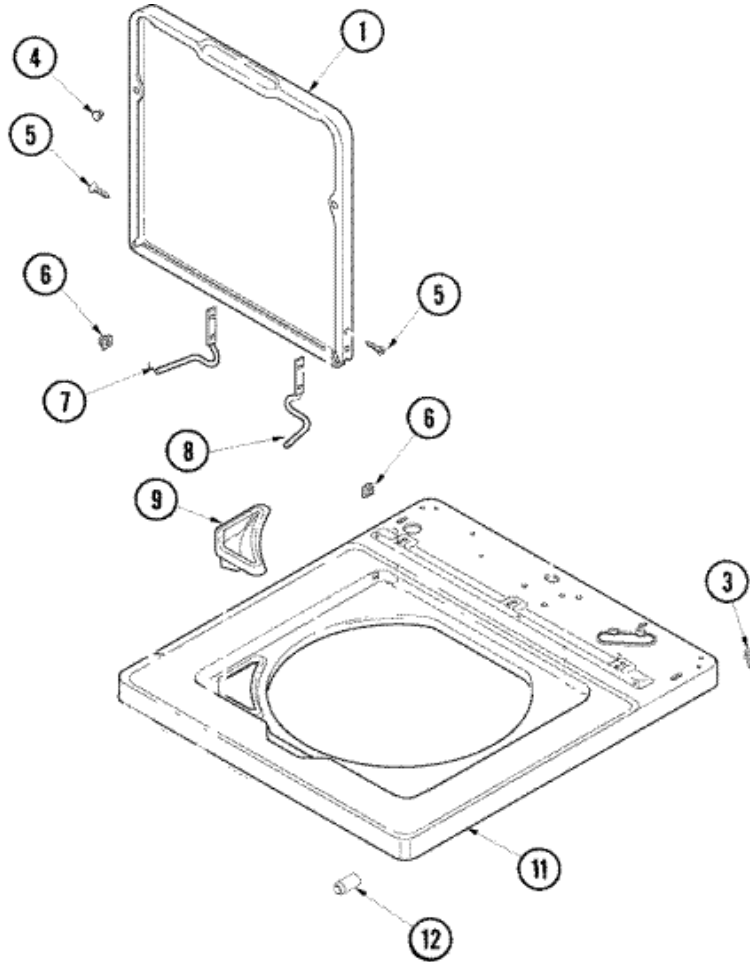

SAV265AWW MANGUERAS

SAV2655AWW MANGUERAS

1	27001145	HOSE, MIXING VALVE TO TUB (S/P)
2	503661	SCREW, 10-16X.44 UNS (S/P)
3	25-7867	CLAMP (S/P)
4	21001760	FLUME ASSEMBLY /WATER DIVERTER (S/P)
5	501086	SCREW, 8B-18X3/8 SLT (S/P)
6	27001146	VALVE, MIXING E2 (S/P)
7	40098801	PLATE, MIXING VALUE (S/P)
8	20290	WASHER, 19/32 IDX1.031 (S/P)
9	89503	HOSE, 4` INLET
9	21001466	HOSE, INLET (S/P)
10	22002960	STRAINER, WASHER INLET (S/P)
11	40053901	HOSE, DRAIN
12	22003814	RETAINER, DRAIN HOSE (S/P)
13	40008101	ADAPTER, STANDPIPE (S/P)
14	8539404	STRAP, STANDPIPE BEAD (S/P)
15	40058501	RELIEF, STRAIN DRAIN (S/P)
16	36014	CLIP, RETAINER-HOSE (S/P)
17	36801	CLAMP, HOSE (S/P)
18	40094201	HOSE, TUB TO PUMP (S/P)
19	40044901	STAND, HOSE (S/P)

SAV2655AWW MOTOR

SAV2655AWW MOTOR

1	40112301	SHIELD, MOTOR (S/P)
2	40046701	SCREW, No.10X7/16 ID HX (S/P)
3	27001215	2 SPEED MOTOR
4	40053701	POST, ISOLATOR (S/P)
5	40053801	MOUNT, MOTOR UPPER (S/P)
6	40038901	SCREW, 1/4-20 (S/P)
6	40045001	IDLER PULLEY ASSEMBLY
6	27001225	NUT, JAM MID LOCK 1/4-20 (S/P)
7	40015502R	DESCONTINUADO
8	40054301	MOUNT, MOTOR LOWER (S/P)
9	40095101	LOCKNUT, 10-32 (S/P)
10	40061401	SPRING, IDLER LEVER
11	23748	RING, RETAINING (S/P)
12	27001028	IDLER LEVER ASSEMBLY
13	40063701	SCREW, 10-16X1.75 (S/P)
14	27001024	CLAMP, HOSE (S/P)
14	27001233	PUMP ASSEMBLY
15	27001007	BELT, SPIN
16	52549	WASHER, 501 ID X3/4 ODX (S/P)

SAV265AWW CUBIERTA

SAV2655AWW CUBIERTA

1	27001116	LID (WHT) (S/P)
2	40034901P	LID SWITCH ASSEMBLY (S/P)
3	501086	SCREW, 8B-18X3/8 SLT (S/P)
4	40038001	BUMPER (S/P)
5	40039201	SCREW, 6-32X.340 FLAT (S/P)
6	40008201	BUSHING, HINGE (S/P)
7	40094002	HINGE, LID LEFT STOP (S/P)
8	40094101	HINGE, LID RIGHT PASS (S/P)
9	27001117	DISPENSER, BLEACH (S/P)
10	40009701	ARM, LID SWITCH
11	27001182	TOP (WHT W/L BRACKETS) (S/P)
12	40102101	CAP, HINGE (S/P)
13	40009801	HOLDER, LID SWITCH
14	40040701	SCREW, TAPPING No.6B-20 (S/P)
15	501086	SCREW, 8B-18X3/8 SLT (S/P)
16	27001095	SWITCH, LID