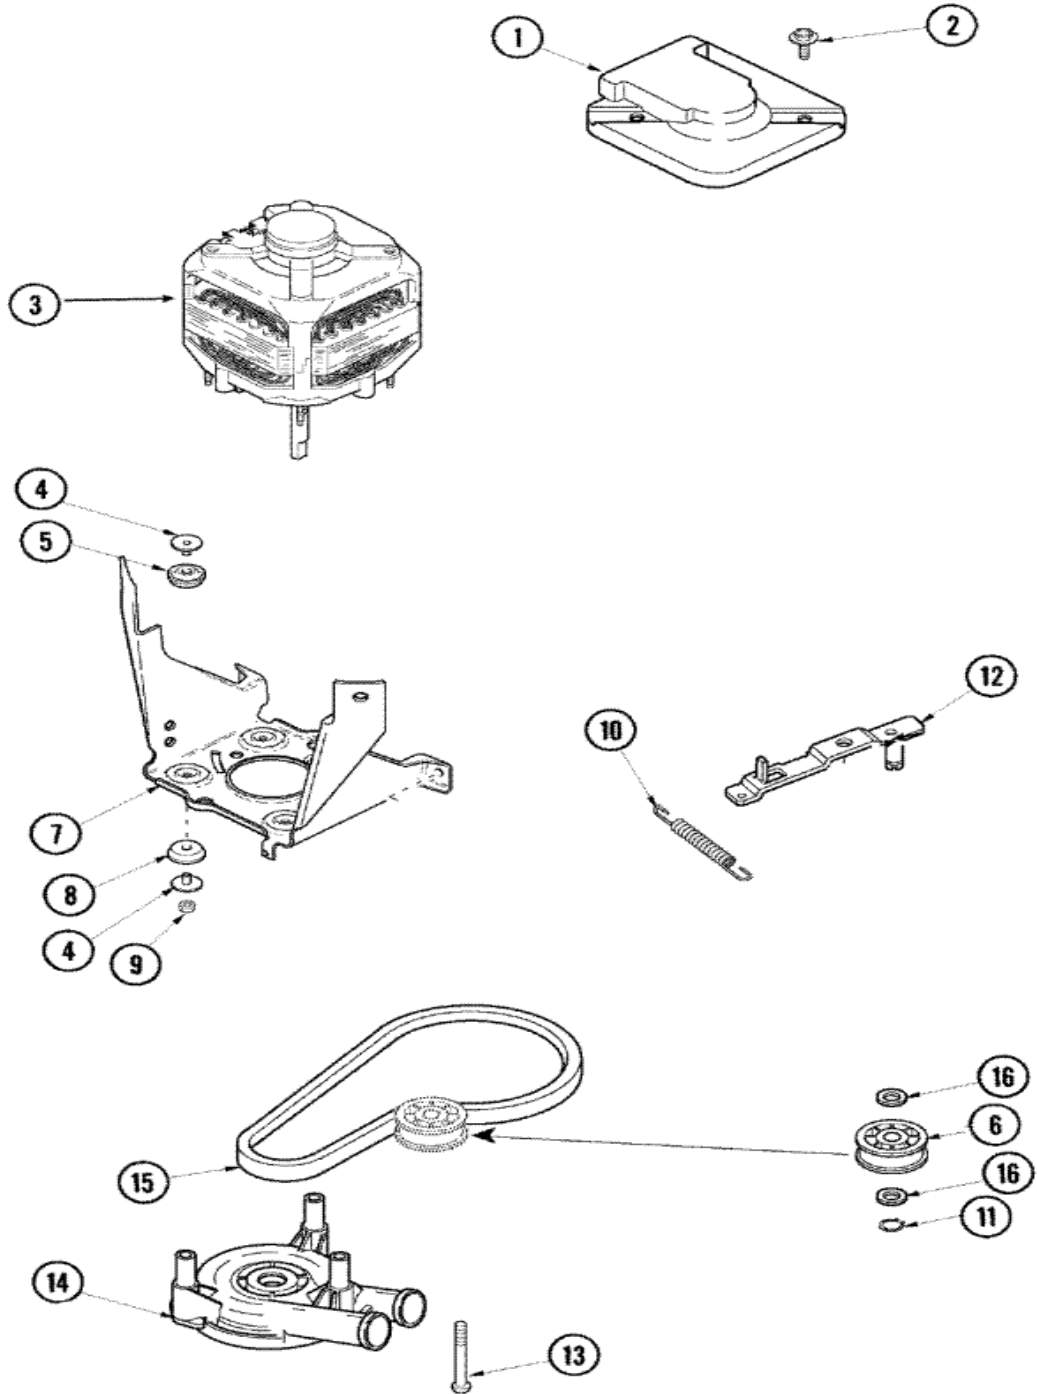

SAV2655AWW TABLERO

SAV2655AWW TABLERO

1	27001110	CONSOLE (WHT) (S/P)
2	27001169	FACIA (S/P)
2	33001855	SCREW (HEX HEAD) (S/P)
2	27001050	FACIA GROUND WIRE ASSEMBLY (S/P)
3	27001112	CAP, TIMER KNOB (S/P)
4	27001203	SWITCH, PRESSURE (S/P)
5	27001156	TIMER
6	27001051	BACK PANEL, HOOD/CONSOLE (S/P)
7	22001794	SWITCH, ROTARY (2 POS) (S/P)
8	27001089	SWITCH, TEMPERATURE (4 POS) (S/P)
9	27001090	KNOB, TIMER (BLUE-GRAY) (S/P)
10	22002997	PIN, LOCKING
10	27001092	SKIRT, TIMER KNOB (S/P)
11	27001126	KNOB, SELECTOR (SILVER) (S/P)
12	27001142	CORD, POWER (LEAD-IN) (S/P)

SAV265AWW MANGUERAS

SAV2655AWW MANGUERAS

1	27001145	HOSE, MIXING VALVE TO TUB (S/P)
2	503661	SCREW, 10-16X.44 UNS (S/P)
3	25-7867	CLAMP (S/P)
4	21001760	FLUME ASSEMBLY /WATER DIVERTER (S/P)
5	501086	SCREW, 8B-18X3/8 SLT (S/P)
6	27001146	VALVE, MIXING E2 (S/P)
7	40098801	PLATE, MIXING VALUE (S/P)
8	20290	WASHER, 19/32 IDX1.031 (S/P)
9	89503	HOSE, 4` INLET
9	21001466	HOSE, INLET (S/P)
10	22002960	STRAINER, WASHER INLET (S/P)
11	40053901	HOSE, DRAIN
12	22003814	RETAINER, DRAIN HOSE (S/P)
13	40008101	ADAPTER, STANDPIPE (S/P)
14	8539404	STRAP, STANDPIPE BEAD (S/P)
15	40058501	RELIEF, STRAIN DRAIN (S/P)
16	36014	CLIP, RETAINER-HOSE (S/P)
17	36801	CLAMP, HOSE (S/P)
18	40094201	HOSE, TUB TO PUMP (S/P)
19	40044901	STAND, HOSE (S/P)

SAV2655AWW MOTOR

SAV2655AWW MOTOR

1	40112301	SHIELD, MOTOR (S/P)
2	40046701	SCREW, No.10X7/16 ID HX (S/P)
3	27001215	2 SPEED MOTOR
4	40053701	POST, ISOLATOR (S/P)
5	40053801	MOUNT, MOTOR UPPER (S/P)
6	40038901	SCREW, 1/4-20 (S/P)
6	40045001	IDLER PULLEY ASSEMBLY
6	27001225	NUT, JAM MID LOCK 1/4-20 (S/P)
7	40015502R	DESCONTINUADO
8	40054301	MOUNT, MOTOR LOWER (S/P)
9	40095101	LOCKNUT, 10-32 (S/P)
10	40061401	SPRING, IDLER LEVER
11	23748	RING, RETAINING (S/P)
12	27001028	IDLER LEVER ASSEMBLY
13	40063701	SCREW, 10-16X1.75 (S/P)
14	27001024	CLAMP, HOSE (S/P)
14	27001233	PUMP ASSEMBLY
15	27001007	BELT, SPIN
16	52549	WASHER, 501 ID X3/4 ODX (S/P)