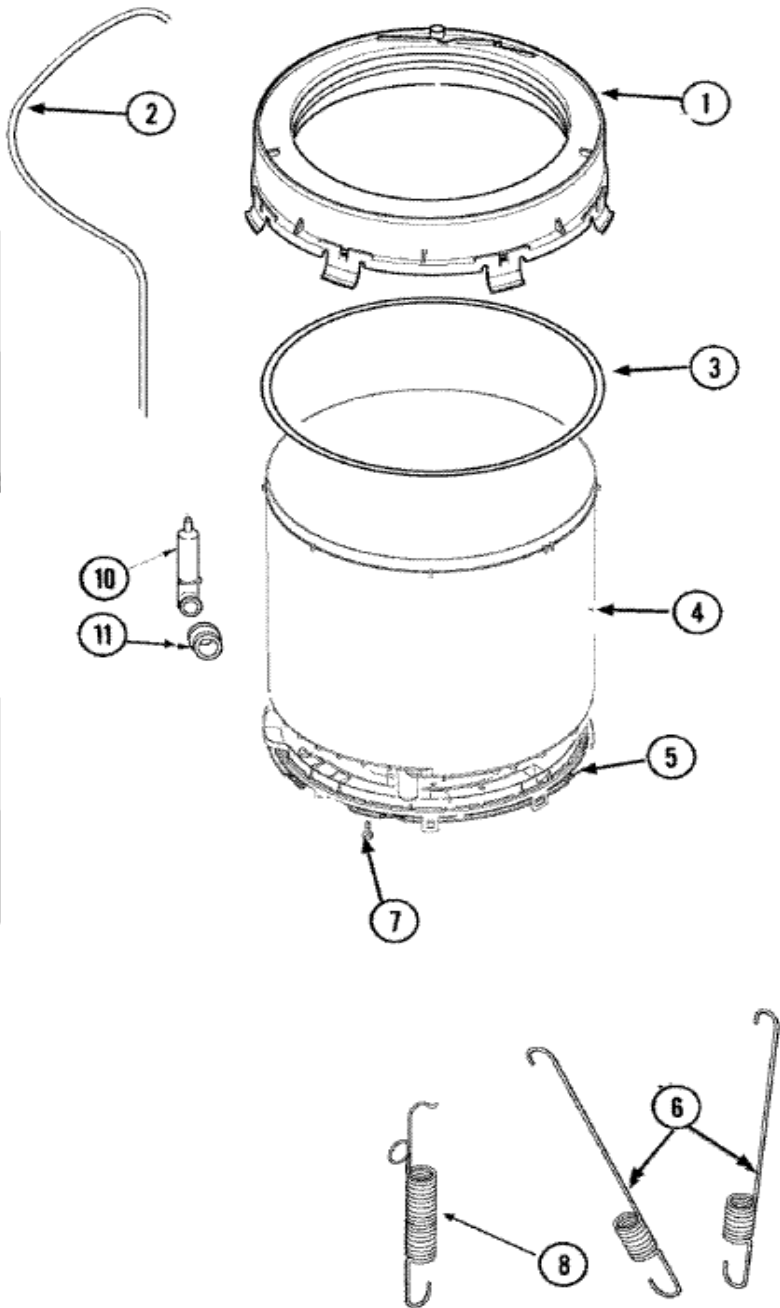

SAV265AWW CUBIERTA

SAV2655AWW CUBIERTA

1	27001116	LID (WHT) (S/P)
2	40034901P	LID SWITCH ASSEMBLY (S/P)
3	501086	SCREW, 8B-18X3/8 SLT (S/P)
4	40038001	BUMPER (S/P)
5	40039201	SCREW, 6-32X.340 FLAT (S/P)
6	40008201	BUSHING, HINGE (S/P)
7	40094002	HINGE, LID LEFT STOP (S/P)
8	40094101	HINGE, LID RIGHT PASS (S/P)
9	27001117	DISPENSER, BLEACH (S/P)
10	40009701	ARM, LID SWITCH
11	27001182	TOP (WHT W/L BRACKETS) (S/P)
12	40102101	CAP, HINGE (S/P)
13	40009801	HOLDER, LID SWITCH
14	40040701	SCREW, TAPPING No.6B-20 (S/P)
15	501086	SCREW, 8B-18X3/8 SLT (S/P)
16	27001095	SWITCH, LID

SAV2655AWW TRANSMISION

SAV2655AWW TRANSMISION

1	12002178	TRANSMISSION (640 RPM) (S/P)
2	12002013	ASSEMBLY, MILK STOOL & BEARING (S/P)
3	R9900474	BRAKE ASSEMBLY
4	26594P	GREASE, SILICONE - 2OZ TUBE (S/P)
4	R0000014	KIT, BRAKE PAD
5	40065701	WASHER, 2 ODX.63 ID
6	40063201	WASHER, FLAT
7	40047202	PULLEY, SPIN
8	40041501	WASHER
9	40063401	SCREW, 1/4-20X5/8 HEX
10	40047402	HELIX, PLASTIC
11	25-7941	``O`` RING
12	21001533	SEAL NUT ASSEMBLY
13	2204512	TRIPLE LIP SEAL/BEARING KIT
13	12002223	SEAL REPAIR KIT (S/P)
13	40004201P	MAIN BEARING ASSEMBLY
14	40004001	BEARING, MAIN
15	207843	SEAL, TRANSMISSION HOUSING(LIP)

SAV2655AWW TINA

SAV2655AWW TINA

1	27001132	COVER, OUTER TUB W/GASKET (S/P)
2	21001748	TUBING, PVC 26`` (S/P)
3	27001131	SEAL, TUB COVER (S/P)
4	27001227	TUB, PLASTIC OUTER (S/P)
5	27001067	BOTTOM, OUTER TUB (S/P)
6	27001026	SPRING, TALL TUB (S/P)
7	40064301	SCREW, 1/4-15X3/4 HEX (S/P)
8	Y2201244	SPRING, COUNTERWEIGHT (S/P)
9	27001221	DESCONTINUADO
10	40008501	ASSEMBLY, PRESSURE BULB
11	40037801	GROMMET
12	21001905	DISPENSER, FABRIC (ONE PIECE)
13	27001148	FILTER, LINT (S/P)
14	25-8004	SCREW, AGITATOR RETENTION
15	22004042	AGITATOR/AUGER ASSY (AS PK)
16	27001149	BALANCE RING ASSEMBLY (S/P)
17	40063301	SCREW, 5/16-18X7/8 HX (S/P)