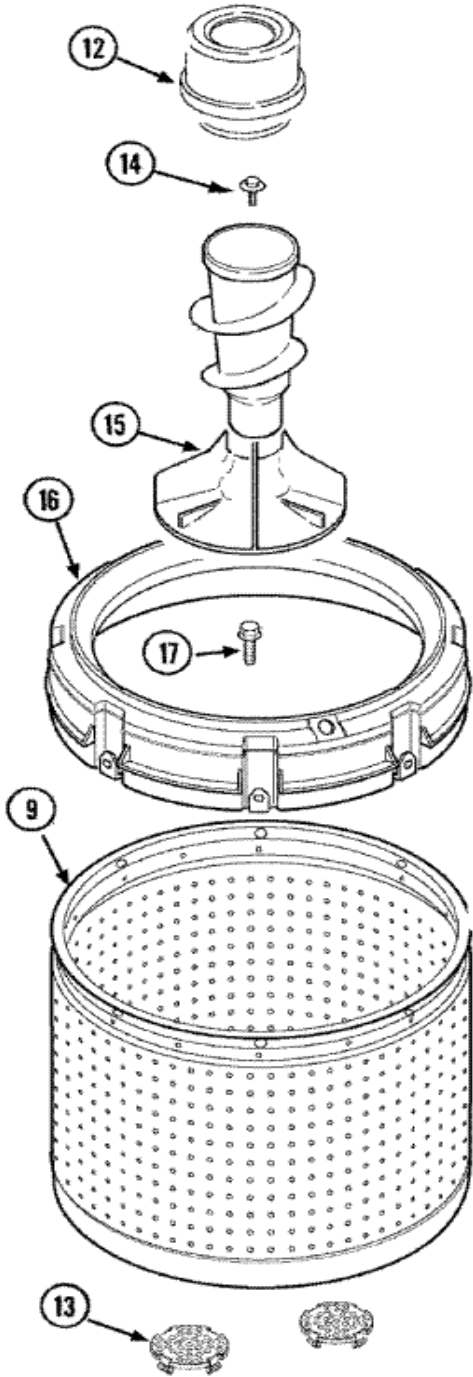

SAV2655AWW MOTOR

SAV2655AWW MOTOR

1	40112301	SHIELD, MOTOR (S/P)
2	40046701	SCREW, No.10X7/16 ID HX (S/P)
3	27001215	2 SPEED MOTOR
4	40053701	POST, ISOLATOR (S/P)
5	40053801	MOUNT, MOTOR UPPER (S/P)
6	40038901	SCREW, 1/4-20 (S/P)
6	40045001	IDLER PULLEY ASSEMBLY
6	27001225	NUT, JAM MID LOCK 1/4-20 (S/P)
7	40015502R	DESCONTINUADO
8	40054301	MOUNT, MOTOR LOWER (S/P)
9	40095101	LOCKNUT, 10-32 (S/P)
10	40061401	SPRING, IDLER LEVER
11	23748	RING, RETAINING (S/P)
12	27001028	IDLER LEVER ASSEMBLY
13	40063701	SCREW, 10-16X1.75 (S/P)
14	27001024	CLAMP, HOSE (S/P)
14	27001233	PUMP ASSEMBLY
15	27001007	BELT, SPIN
16	52549	WASHER, 501 ID X3/4 ODX (S/P)

SAV2655AWW TRANSMISION

SAV2655AWW TRANSMISION

1	12002178	TRANSMISSION (640 RPM) (S/P)
2	12002013	ASSEMBLY, MILK STOOL & BEARING (S/P)
3	R9900474	BRAKE ASSEMBLY
4	26594P	GREASE, SILICONE - 2OZ TUBE (S/P)
4	R0000014	KIT, BRAKE PAD
5	40065701	WASHER, 2 ODX.63 ID
6	40063201	WASHER, FLAT
7	40047202	PULLEY, SPIN
8	40041501	WASHER
9	40063401	SCREW, 1/4-20X5/8 HEX
10	40047402	HELIX, PLASTIC
11	25-7941	``O`` RING
12	21001533	SEAL NUT ASSEMBLY
13	2204512	TRIPLE LIP SEAL/BEARING KIT
13	12002223	SEAL REPAIR KIT (S/P)
13	40004201P	MAIN BEARING ASSEMBLY
14	40004001	BEARING, MAIN
15	207843	SEAL, TRANSMISSION HOUSING(LIP)

SAV2655AWW TINA

SAV2655AWW TINA

1	27001132	COVER, OUTER TUB W/GASKET (S/P)
2	21001748	TUBING, PVC 26`` (S/P)
3	27001131	SEAL, TUB COVER (S/P)
4	27001227	TUB, PLASTIC OUTER (S/P)
5	27001067	BOTTOM, OUTER TUB (S/P)
6	27001026	SPRING, TALL TUB (S/P)
7	40064301	SCREW, 1/4-15X3/4 HEX (S/P)
8	Y2201244	SPRING, COUNTERWEIGHT (S/P)
9	27001221	DESCONTINUADO
10	40008501	ASSEMBLY, PRESSURE BULB
11	40037801	GROMMET
12	21001905	DISPENSER, FABRIC (ONE PIECE)
13	27001148	FILTER, LINT (S/P)
14	25-8004	SCREW, AGITATOR RETENTION
15	22004042	AGITATOR/AUGER ASSY (AS PK)
16	27001149	BALANCE RING ASSEMBLY (S/P)
17	40063301	SCREW, 5/16-18X7/8 HX (S/P)