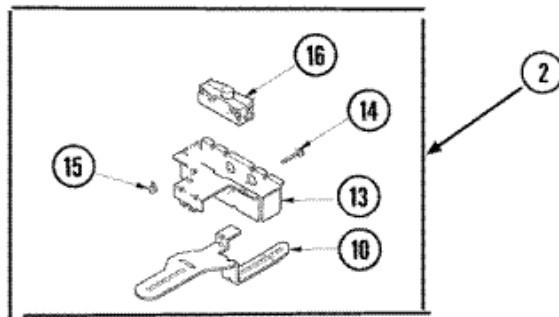

SAV265AWW MANGUERAS

SAV2655AWW MANGUERAS

1	27001145	HOSE, MIXING VALVE TO TUB (S/P)
2	503661	SCREW, 10-16X.44 UNS (S/P)
3	25-7867	CLAMP (S/P)
4	21001760	FLUME ASSEMBLY /WATER DIVERTER (S/P)
5	501086	SCREW, 8B-18X3/8 SLT (S/P)
6	27001146	VALVE, MIXING E2 (S/P)
7	40098801	PLATE, MIXING VALUE (S/P)
8	20290	WASHER, 19/32 IDX1.031 (S/P)
9	89503	HOSE, 4` INLET
9	21001466	HOSE, INLET (S/P)
10	22002960	STRAINER, WASHER INLET (S/P)
11	40053901	HOSE, DRAIN
12	22003814	RETAINER, DRAIN HOSE (S/P)
13	40008101	ADAPTER, STANDPIPE (S/P)
14	8539404	STRAP, STANDPIPE BEAD (S/P)
15	40058501	RELIEF, STRAIN DRAIN (S/P)
16	36014	CLIP, RETAINER-HOSE (S/P)
17	36801	CLAMP, HOSE (S/P)
18	40094201	HOSE, TUB TO PUMP (S/P)
19	40044901	STAND, HOSE (S/P)

SAV2655AWW MOTOR

SAV2655AWW MOTOR

1	40112301	SHIELD, MOTOR (S/P)
2	40046701	SCREW, No.10X7/16 ID HX (S/P)
3	27001215	2 SPEED MOTOR
4	40053701	POST, ISOLATOR (S/P)
5	40053801	MOUNT, MOTOR UPPER (S/P)
6	40038901	SCREW, 1/4-20 (S/P)
6	40045001	IDLER PULLEY ASSEMBLY
6	27001225	NUT, JAM MID LOCK 1/4-20 (S/P)
7	40015502R	DESCONTINUADO
8	40054301	MOUNT, MOTOR LOWER (S/P)
9	40095101	LOCKNUT, 10-32 (S/P)
10	40061401	SPRING, IDLER LEVER
11	23748	RING, RETAINING (S/P)
12	27001028	IDLER LEVER ASSEMBLY
13	40063701	SCREW, 10-16X1.75 (S/P)
14	27001024	CLAMP, HOSE (S/P)
14	27001233	PUMP ASSEMBLY
15	27001007	BELT, SPIN
16	52549	WASHER, 501 ID X3/4 ODX (S/P)

SAV265AWW CUBIERTA

SAV2655AWW CUBIERTA

1	27001116	LID (WHT) (S/P)
2	40034901P	LID SWITCH ASSEMBLY (S/P)
3	501086	SCREW, 8B-18X3/8 SLT (S/P)
4	40038001	BUMPER (S/P)
5	40039201	SCREW, 6-32X.340 FLAT (S/P)
6	40008201	BUSHING, HINGE (S/P)
7	40094002	HINGE, LID LEFT STOP (S/P)
8	40094101	HINGE, LID RIGHT PASS (S/P)
9	27001117	DISPENSER, BLEACH (S/P)
10	40009701	ARM, LID SWITCH
11	27001182	TOP (WHT W/L BRACKETS) (S/P)
12	40102101	CAP, HINGE (S/P)
13	40009801	HOLDER, LID SWITCH
14	40040701	SCREW, TAPPING No.6B-20 (S/P)
15	501086	SCREW, 8B-18X3/8 SLT (S/P)
16	27001095	SWITCH, LID