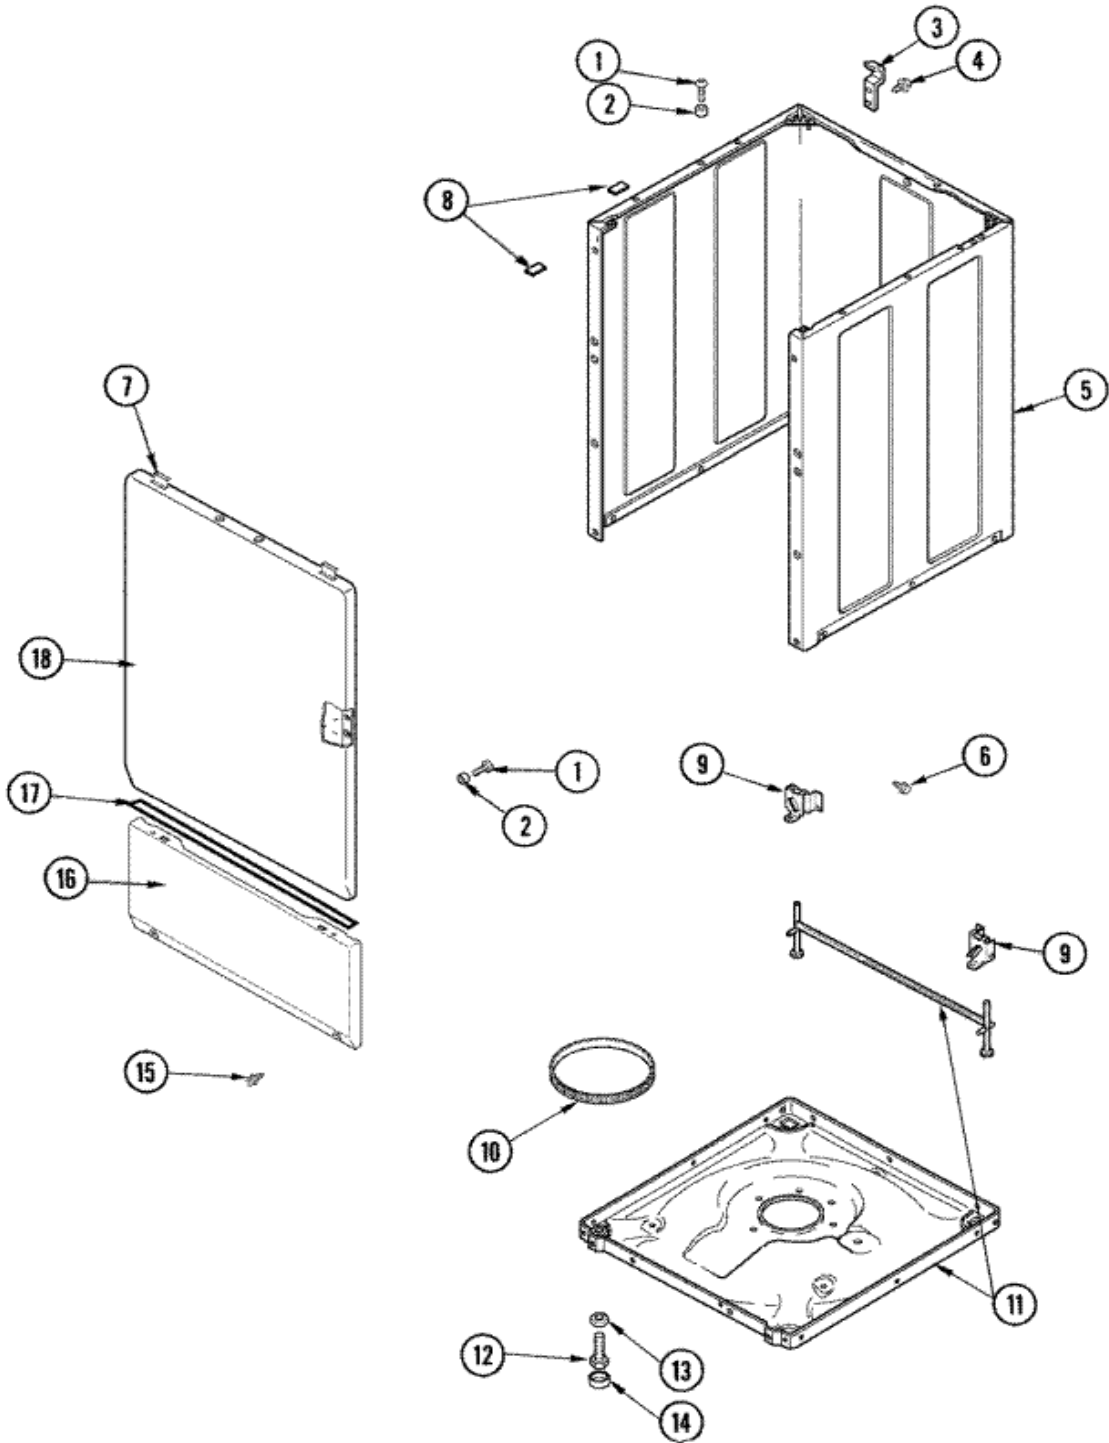

SAV265AWW GABINETE

SAV2655AWW GABINETE

1	32671	SCREW, TAPPING (S/P)
2	505187	LOCATOR, PANEL (S/P)
3	500003	HINGE, TOP (S/P)
4	40064801	SCREW, 10B-16X1/4 (S/P)
5	37001284	CABINET, DRYER & WASHER (WHT) (S/P)
6	40038201	SCREW, 12BX1/2No.10 HX (S/P)
7	22001650	CLIP, SPRING
7	501086	SCREW, 8B-18X3/8 SLT (S/P)
8	Y56128	PAD, BUMPER (S/P)
9	40031501	BRACKET, SELF LEVELING (S/P)
10	40037401	RING, FRICTION
11	40082801	CLIP, WIRE (S/P)
11	27001084	BASE & LEVELING ASSEMBLY (S/P)
12	40039001	LEG, LEVELING
13	40038101	NUT, LEG (S/P)
14	40016001	FOOT, RUBBER
15	40034101	SCREW, No.12BX1/2 (S/P)
16	40045301WP	PANEL, ACCESS (WHT) (S/P)
17	40083101	TAPE, FOAM (S/P)
18	40035401WP	PANEL, FRONT (WHT) (S/P)

SAV2655AWW TABLERO

SAV2655AWW TABLERO

1	27001110	CONSOLE (WHT) (S/P)
2	27001169	FACIA (S/P)
2	33001855	SCREW (HEX HEAD) (S/P)
2	27001050	FACIA GROUND WIRE ASSEMBLY (S/P)
3	27001112	CAP, TIMER KNOB (S/P)
4	27001203	SWITCH, PRESSURE (S/P)
5	27001156	TIMER
6	27001051	BACK PANEL, HOOD/CONSOLE (S/P)
7	22001794	SWITCH, ROTARY (2 POS) (S/P)
8	27001089	SWITCH, TEMPERATURE (4 POS) (S/P)
9	27001090	KNOB, TIMER (BLUE-GRAY) (S/P)
10	22002997	PIN, LOCKING
10	27001092	SKIRT, TIMER KNOB (S/P)
11	27001126	KNOB, SELECTOR (SILVER) (S/P)
12	27001142	CORD, POWER (LEAD-IN) (S/P)

SAV265AWW MANGUERAS

SAV2655AWW MANGUERAS

1	27001145	HOSE, MIXING VALVE TO TUB (S/P)
2	503661	SCREW, 10-16X.44 UNS (S/P)
3	25-7867	CLAMP (S/P)
4	21001760	FLUME ASSEMBLY /WATER DIVERTER (S/P)
5	501086	SCREW, 8B-18X3/8 SLT (S/P)
6	27001146	VALVE, MIXING E2 (S/P)
7	40098801	PLATE, MIXING VALUE (S/P)
8	20290	WASHER, 19/32 IDX1.031 (S/P)
9	89503	HOSE, 4` INLET
9	21001466	HOSE, INLET (S/P)
10	22002960	STRAINER, WASHER INLET (S/P)
11	40053901	HOSE, DRAIN
12	22003814	RETAINER, DRAIN HOSE (S/P)
13	40008101	ADAPTER, STANDPIPE (S/P)
14	8539404	STRAP, STANDPIPE BEAD (S/P)
15	40058501	RELIEF, STRAIN DRAIN (S/P)
16	36014	CLIP, RETAINER-HOSE (S/P)
17	36801	CLAMP, HOSE (S/P)
18	40094201	HOSE, TUB TO PUMP (S/P)
19	40044901	STAND, HOSE (S/P)