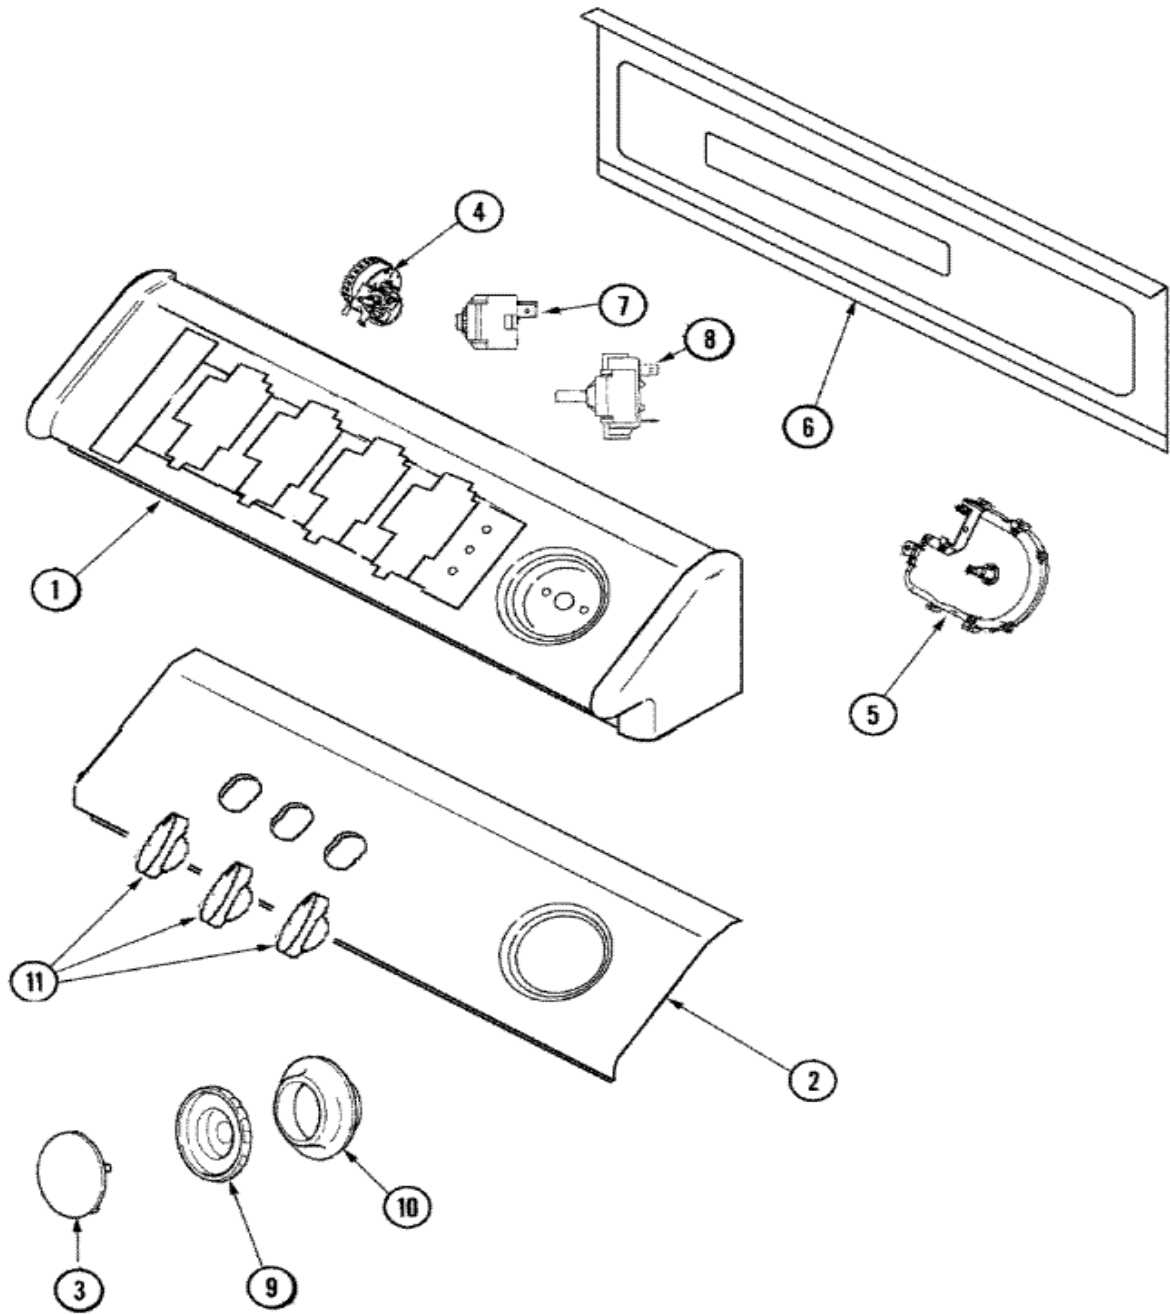

SAV265AWW GABINETE

SAV2655AWW GABINETE

1	32671	SCREW, TAPPING (S/P)
2	505187	LOCATOR, PANEL (S/P)
3	500003	HINGE, TOP (S/P)
4	40064801	SCREW, 10B-16X1/4 (S/P)
5	37001284	CABINET, DRYER & WASHER (WHT) (S/P)
6	40038201	SCREW, 12BX1/2No.10 HX (S/P)
7	22001650	CLIP, SPRING
7	501086	SCREW, 8B-18X3/8 SLT (S/P)
8	Y56128	PAD, BUMPER (S/P)
9	40031501	BRACKET, SELF LEVELING (S/P)
10	40037401	RING, FRICTION
11	40082801	CLIP, WIRE (S/P)
11	27001084	BASE & LEVELING ASSEMBLY (S/P)
12	40039001	LEG, LEVELING
13	40038101	NUT, LEG (S/P)
14	40016001	FOOT, RUBBER
15	40034101	SCREW, No.12BX1/2 (S/P)
16	40045301WP	PANEL, ACCESS (WHT) (S/P)
17	40083101	TAPE, FOAM (S/P)
18	40035401WP	PANEL, FRONT (WHT) (S/P)

SAV2655AWW TABLERO

SAV2655AWW TABLERO

1	27001110	CONSOLE (WHT) (S/P)
2	27001169	FACIA (S/P)
2	33001855	SCREW (HEX HEAD) (S/P)
2	27001050	FACIA GROUND WIRE ASSEMBLY (S/P)
3	27001112	CAP, TIMER KNOB (S/P)
4	27001203	SWITCH, PRESSURE (S/P)
5	27001156	TIMER
6	27001051	BACK PANEL, HOOD/CONSOLE (S/P)
7	22001794	SWITCH, ROTARY (2 POS) (S/P)
8	27001089	SWITCH, TEMPERATURE (4 POS) (S/P)
9	27001090	KNOB, TIMER (BLUE-GRAY) (S/P)
10	22002997	PIN, LOCKING
10	27001092	SKIRT, TIMER KNOB (S/P)
11	27001126	KNOB, SELECTOR (SILVER) (S/P)
12	27001142	CORD, POWER (LEAD-IN) (S/P)

SAV265AWW MANGUERAS

SAV2655AWW MANGUERAS

1	27001145	HOSE, MIXING VALVE TO TUB (S/P)
2	503661	SCREW, 10-16X.44 UNS (S/P)
3	25-7867	CLAMP (S/P)
4	21001760	FLUME ASSEMBLY /WATER DIVERTER (S/P)
5	501086	SCREW, 8B-18X3/8 SLT (S/P)
6	27001146	VALVE, MIXING E2 (S/P)
7	40098801	PLATE, MIXING VALUE (S/P)
8	20290	WASHER, 19/32 IDX1.031 (S/P)
9	89503	HOSE, 4` INLET
9	21001466	HOSE, INLET (S/P)
10	22002960	STRAINER, WASHER INLET (S/P)
11	40053901	HOSE, DRAIN
12	22003814	RETAINER, DRAIN HOSE (S/P)
13	40008101	ADAPTER, STANDPIPE (S/P)
14	8539404	STRAP, STANDPIPE BEAD (S/P)
15	40058501	RELIEF, STRAIN DRAIN (S/P)
16	36014	CLIP, RETAINER-HOSE (S/P)
17	36801	CLAMP, HOSE (S/P)
18	40094201	HOSE, TUB TO PUMP (S/P)
19	40044901	STAND, HOSE (S/P)