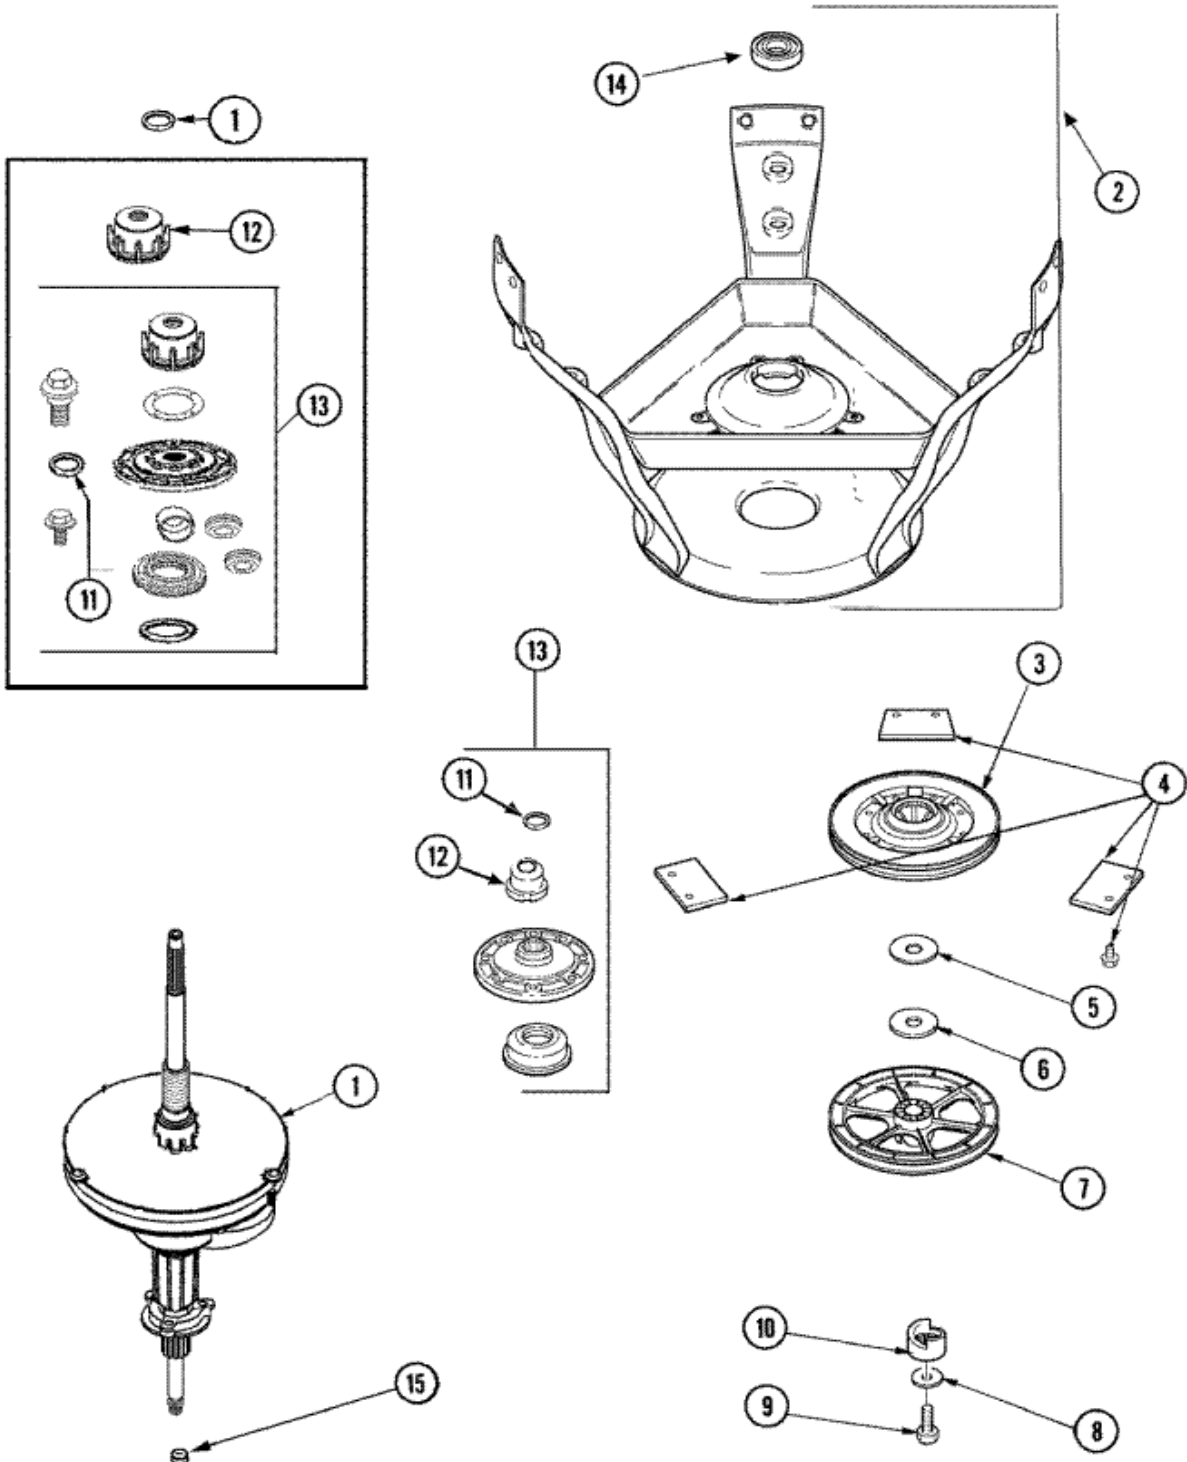

SAV2655AWW TRANSMISION