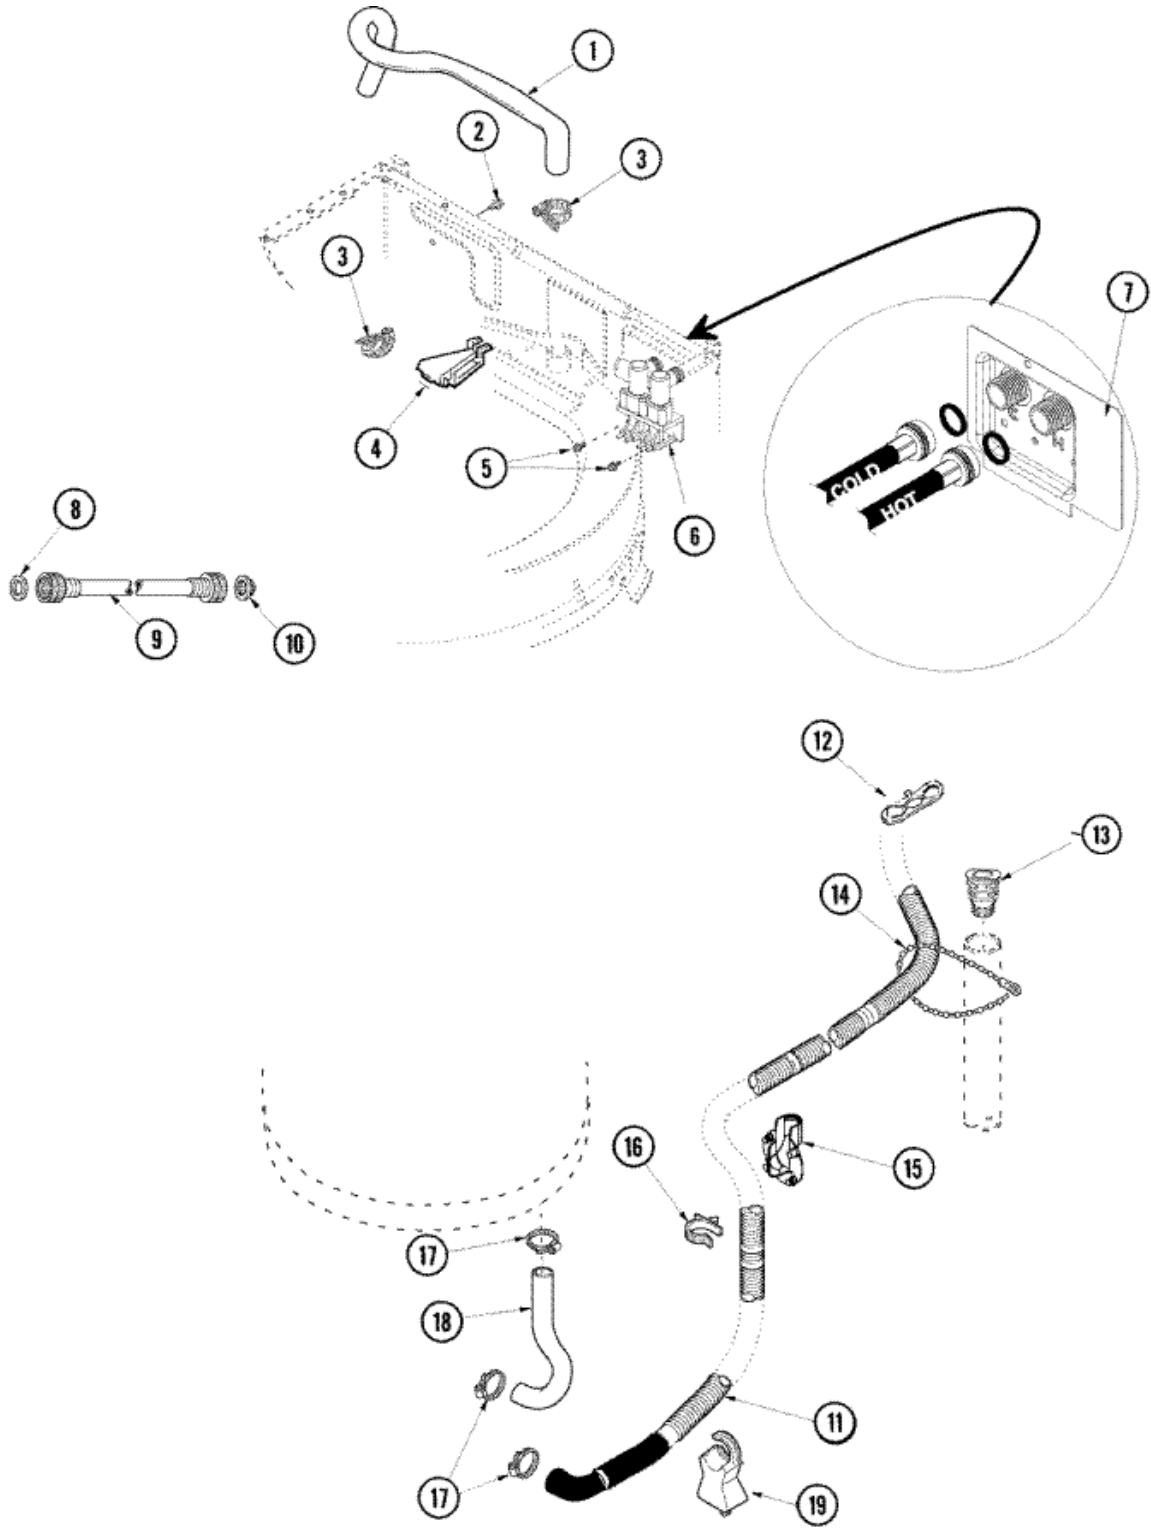

SAV2655AWW TABLERO

SAV2655AWW TABLERO

1	27001110	CONSOLE (WHT) (S/P)
2	27001169	FACIA (S/P)
2	33001855	SCREW (HEX HEAD) (S/P)
2	27001050	FACIA GROUND WIRE ASSEMBLY (S/P)
3	27001112	CAP, TIMER KNOB (S/P)
4	27001203	SWITCH, PRESSURE (S/P)
5	27001156	TIMER
6	27001051	BACK PANEL, HOOD/CONSOLE (S/P)
7	22001794	SWITCH, ROTARY (2 POS) (S/P)
8	27001089	SWITCH, TEMPERATURE (4 POS) (S/P)
9	27001090	KNOB, TIMER (BLUE-GRAY) (S/P)
10	22002997	PIN, LOCKING
10	27001092	SKIRT, TIMER KNOB (S/P)
11	27001126	KNOB, SELECTOR (SILVER) (S/P)
12	27001142	CORD, POWER (LEAD-IN) (S/P)

SAV265AWW MANGUERAS

SAV2655AWW MANGUERAS

1	27001145	HOSE, MIXING VALVE TO TUB (S/P)
2	503661	SCREW, 10-16X.44 UNS (S/P)
3	25-7867	CLAMP (S/P)
4	21001760	FLUME ASSEMBLY /WATER DIVERTER (S/P)
5	501086	SCREW, 8B-18X3/8 SLT (S/P)
6	27001146	VALVE, MIXING E2 (S/P)
7	40098801	PLATE, MIXING VALUE (S/P)
8	20290	WASHER, 19/32 IDX1.031 (S/P)
9	89503	HOSE, 4` INLET
9	21001466	HOSE, INLET (S/P)
10	22002960	STRAINER, WASHER INLET (S/P)
11	40053901	HOSE, DRAIN
12	22003814	RETAINER, DRAIN HOSE (S/P)
13	40008101	ADAPTER, STANDPIPE (S/P)
14	8539404	STRAP, STANDPIPE BEAD (S/P)
15	40058501	RELIEF, STRAIN DRAIN (S/P)
16	36014	CLIP, RETAINER-HOSE (S/P)
17	36801	CLAMP, HOSE (S/P)
18	40094201	HOSE, TUB TO PUMP (S/P)
19	40044901	STAND, HOSE (S/P)

SAV2655AWW MOTOR

SAV2655AWW MOTOR

1	40112301	SHIELD, MOTOR (S/P)
2	40046701	SCREW, No.10X7/16 ID HX (S/P)
3	27001215	2 SPEED MOTOR
4	40053701	POST, ISOLATOR (S/P)
5	40053801	MOUNT, MOTOR UPPER (S/P)
6	40038901	SCREW, 1/4-20 (S/P)
6	40045001	IDLER PULLEY ASSEMBLY
6	27001225	NUT, JAM MID LOCK 1/4-20 (S/P)
7	40015502R	DESCONTINUADO
8	40054301	MOUNT, MOTOR LOWER (S/P)
9	40095101	LOCKNUT, 10-32 (S/P)
10	40061401	SPRING, IDLER LEVER
11	23748	RING, RETAINING (S/P)
12	27001028	IDLER LEVER ASSEMBLY
13	40063701	SCREW, 10-16X1.75 (S/P)
14	27001024	CLAMP, HOSE (S/P)
14	27001233	PUMP ASSEMBLY
15	27001007	BELT, SPIN
16	52549	WASHER, 501 ID X3/4 ODX (S/P)