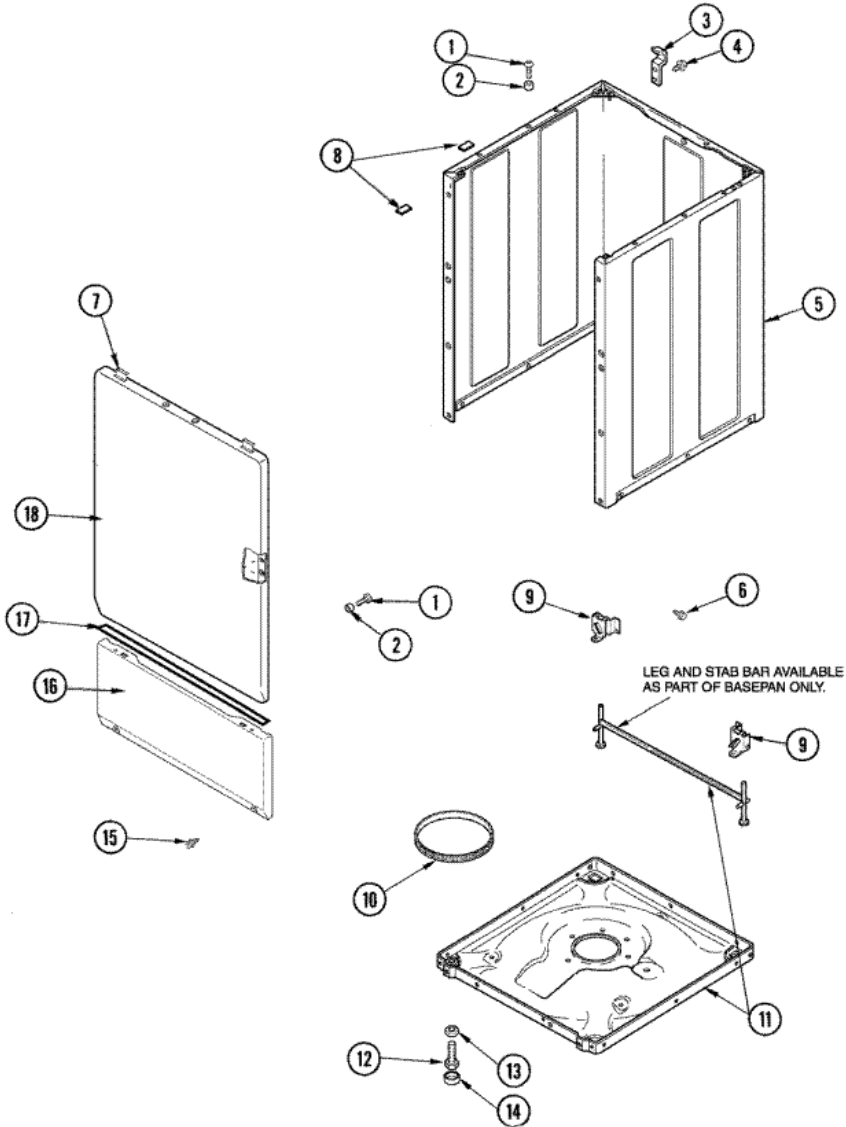

**SAV405DEWW GABINETE**

**SAV405DEWW GABINETE**

1	32671	SCREW, TAPPING (S/P)
2	505187	LOCATOR, PANEL (S/P)
3	500003	HINGE, TOP (S/P)
4	40064801	SCREW, 10B-16X1/4 (S/P)
5	37001284	CABINET, DRYER & WASHER (WHT) (S/P)
6	40038201	SCREW, 12BX1/2No.10 HX (S/P)
7	22001650	CLIP, SPRING
8	Y56128	PAD, BUMPER (S/P)
9	40031501	BRACKET, SELF LEVELING (S/P)
10	40037401	RING, FRICTION
11	27001226	BASE & LEVELING ASSEMBLY (S/P)
12	40039001	LEG, LEVELING
13	40038101	NUT, LEG (S/P)
14	40016001	FOOT, RUBBER
15	40034101	SCREW, No.12BX1/2 (S/P)
16	40045301WP	PANEL, ACCESS (WHT) (S/P)
17	40083101	TAPE, FOAM (S/P)
18	40035401WP	PANEL, FRONT (WHT) (S/P)
18	22001817	SHEET, SOUND DAMPER (FT. PNL) (S/P)
18	22003511	INSULATION (S/P)

**SAV405DEWW TABLERO**

**SAV405DEWW TABLERO**

1	27001110	CONSOLE (WHT) (S/P)
2	27001216	FACIA (S/P)
2	27001050	FACIA GROUND WIRE ASSEMBLY (S/P)
2	33001855	SCREW (HEX HEAD) (S/P)
3	27001112	CAP, TIMER KNOB (S/P)
4	27001203	SWITCH, PRESSURE (S/P)
5	27001113	TIMER (S/P)
6	27001051	BACK PANEL, HOOD/CONSOLE (S/P)
7	27001103	SWITCH, ROTARY (2 POS) (S/P)
8	27001197	SWITCH, TEMPERATURE (4 POS) (S/P)
9	27001090	KNOB, TIMER (BLUE-GRAY) (S/P)
10	22002997	PIN, LOCKING
10	27001092	SKIRT, TIMER KNOB (S/P)
11	27001126	KNOB, SELECTOR (S/P)
12	33001623	BUZZER, NON-ADJUSTABLE (S/P)
13	27001114	SWITCH, ROTARY (4 POS) (S/P)
14	22003981	SWITCH, MOMENTARY ROCKER (WHT) (S/P)
15	27001208	CONTROL, ATC BOARD (S/P)
16	22003977	SWITCH, ROCKER (WHT)
17	27001142	CORD, POWER (LEAD-IN) (S/P)