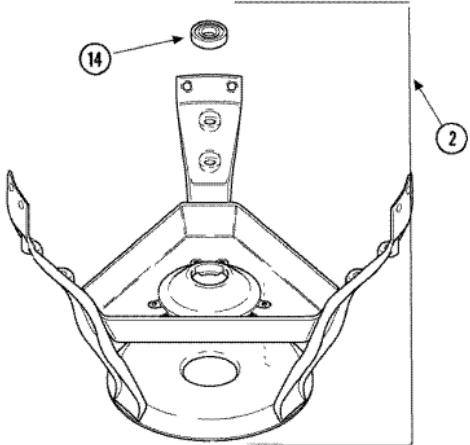

SAV405DEWW TRANSMISION