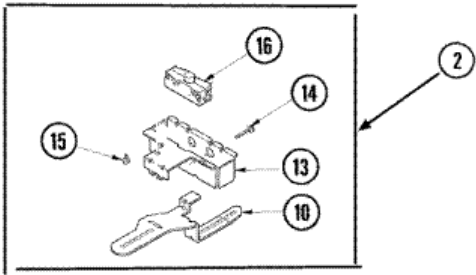

SAV405DEWW CUBIERTA