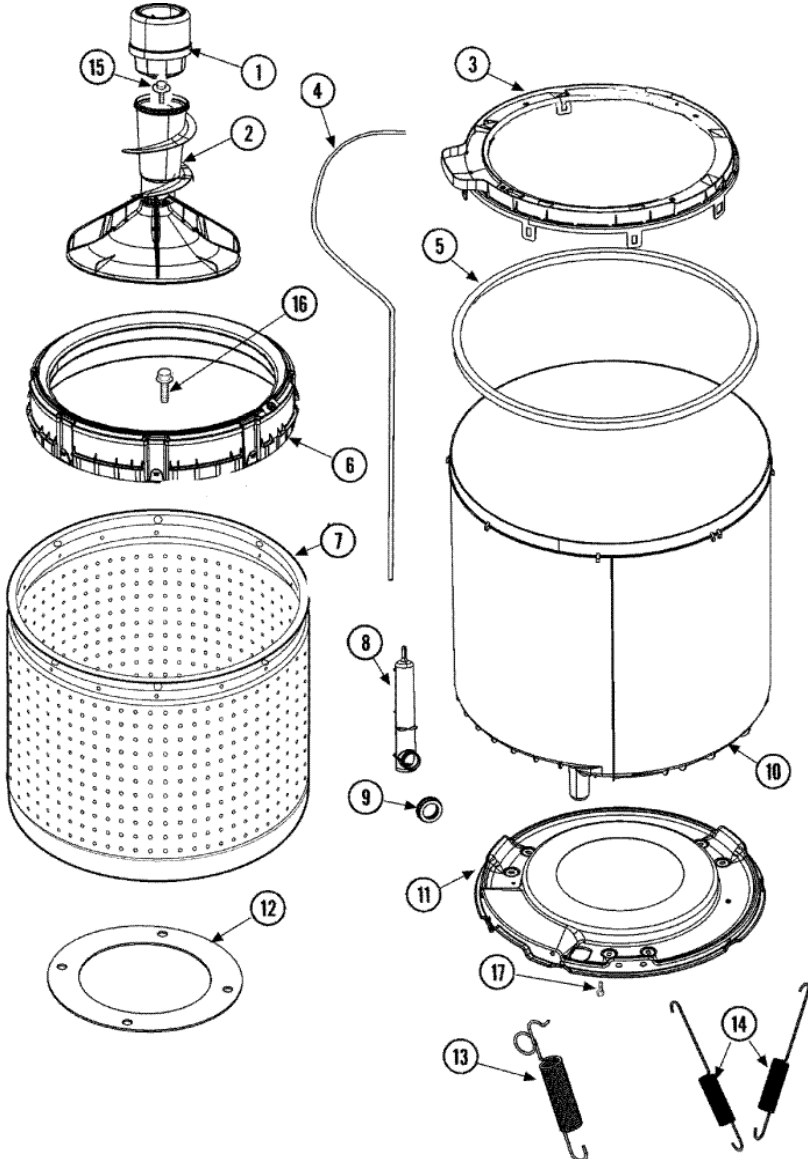

## SAV405DEWW TRANSMISION

1	27001039	TRANSMISSION ASM (710 RPM) <b>(S/P)</b>
2	12002013	ASSEMBLY, MILK STOOL & BEARING <b>(S/P)</b>
3	R9900474	BRAKE ASSEMBLY
4	26594P	GREASE, SILICONE - 2OZ TUBE <b>(S/P)</b>
4	R0000014	KIT, BRAKE PAD
5	40065701	WASHER, 2 ODX.63 ID
6	40063201	WASHER, FLAT
7	40047102	PULLEY, SPIN/AGIT (710 RPM)
8	40041501	WASHER
9	40063401	SCREW, 1/4-20X5/8 HEX
10	40047402	HELIX, PLASTIC
11	25-7941	``O`` RING <b>DESCONTINUADO</b>
12	21001533	SEAL NUT ASSEMBLY
13	2204512	TRIPLE LIP SEAL/BEARING KIT
13	40004201P	MAIN BEARING ASSEMBLY
13	2202265	SEAL REPAIR KIT <b>(S/P)</b>
14	40004001	BEARING, MAIN
15	207843	SEAL, TRANSMISSION HOUSING(LIP)

## SAV405DEWW TINAS (SERIE 12)

1	21001905	DISPENSER, FABRIC (ONE PIECE)
2	22004042	AGITATOR/AUGER ASSY (AS PK)
3	27001132	COVER, OUTER TUB W/GASKET (S/P)
4	21001748	TUBING, PVC 26` (S/P)
5	27001131	SEAL, TUB COVER (S/P)
6	27001149	BALANCE RING ASSEMBLY (S/P)
7	27001221	TUB, PLASTIC INNER <b>DESCONTINUADO</b>
8	40008501	ASSEMBLY, PRESSURE BULB
9	40037801	GROMMET
10	27001227	TUB, PLASTIC OUTER (S/P)
11	40128701	SCREW, 5/16-18 X .50 (S/P)
11	40015401	SEAL-HEAD
11	27001067	BOTTOM, OUTER TUB (S/P)
11	40001102P	BOTTOM, OUTER TUB (S/P)
12	27001222	GASKET, FOAM (S/P)
13	Y2201244	SPRING, COUNTERWEIGHT (S/P)
14	Y37001124	SPRING, TALL TUB (S/P)
15	25-8004	SCREW, AGITATOR RETENTION
16	Y2201470	SCREW (W/LOCTITE) (S/P)
17	40064301	SCREW, 1/4-15X3/4 HEX (S/P)