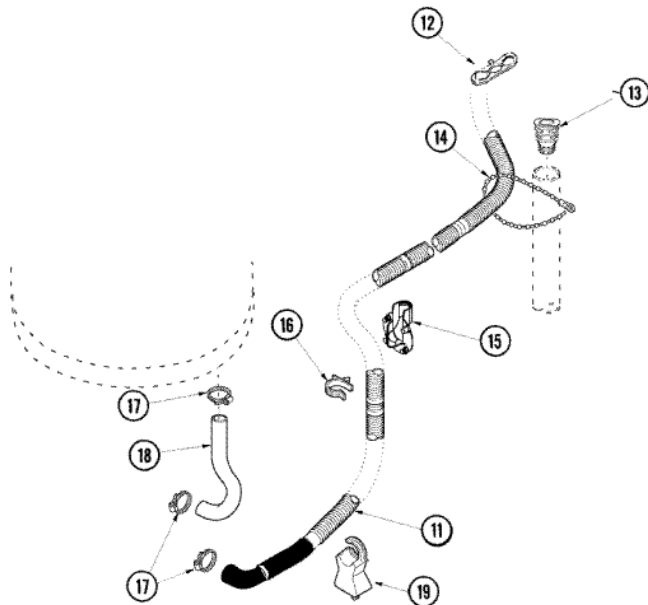

**SAV405DEWW TABLERO**

**SAV405DEWW TABLERO**

1	27001110	CONSOLE (WHT) (S/P)
2	27001216	FACIA (S/P)
2	27001050	FACIA GROUND WIRE ASSEMBLY (S/P)
2	33001855	SCREW (HEX HEAD) (S/P)
3	27001112	CAP, TIMER KNOB (S/P)
4	27001203	SWITCH, PRESSURE (S/P)
5	27001113	TIMER (S/P)
6	27001051	BACK PANEL, HOOD/CONSOLE (S/P)
7	27001103	SWITCH, ROTARY (2 POS) (S/P)
8	27001197	SWITCH, TEMPERATURE (4 POS) (S/P)
9	27001090	KNOB, TIMER (BLUE-GRAY) (S/P)
10	22002997	PIN, LOCKING
10	27001092	SKIRT, TIMER KNOB (S/P)
11	27001126	KNOB, SELECTOR (S/P)
12	33001623	BUZZER, NON-ADJUSTABLE (S/P)
13	27001114	SWITCH, ROTARY (4 POS) (S/P)
14	22003981	SWITCH, MOMENTARY ROCKER (WHT) (S/P)
15	27001208	CONTROL, ATC BOARD (S/P)
16	22003977	SWITCH, ROCKER (WHT)
17	27001142	CORD, POWER (LEAD-IN) (S/P)

## SAV405DEWW MANGUERAS

1	27001145	HOSE, MIXING VALVE TO TUB (S/P)
2	503661	SCREW, 10-16X.44 UNS (S/P)
3	25-7867	CLAMP (S/P)
4	21001760	FLUME ASSEMBLY /WATER DIVERTER (S/P)
5	501086	SCREW, 8B-18X3/8 SLT (S/P)
6	40107001	VALVE, MIXING-E2
7	40098801	PLATE, MIXING VALUE (S/P)
8	20290	WASHER, 19/32 IDX1.031 (S/P)
9	89503	HOSE, 4" INLET
9	21001466	HOSE, INLET (S/P)
10	22002960	STRAINER, WASHER INLET (S/P)
11	40053901	HOSE, DRAIN
12	22003814	RETAINER, DRAIN HOSE (S/P)
13	40008101	ADAPTER, STANDPIPE (S/P)
14	8539404	STRAP, STANDPIPE BEAD (S/P)
15	40058501	RELIEF, STRAIN DRAIN (S/P)
16	36014	CLIP, RETAINER-HOSE (S/P)
17	25-7867	CLAMP, HOSE (S/P)
18	40094201	HOSE, TUB TO PUMP (S/P)
19	40044901	STAND, HOSE (S/P)