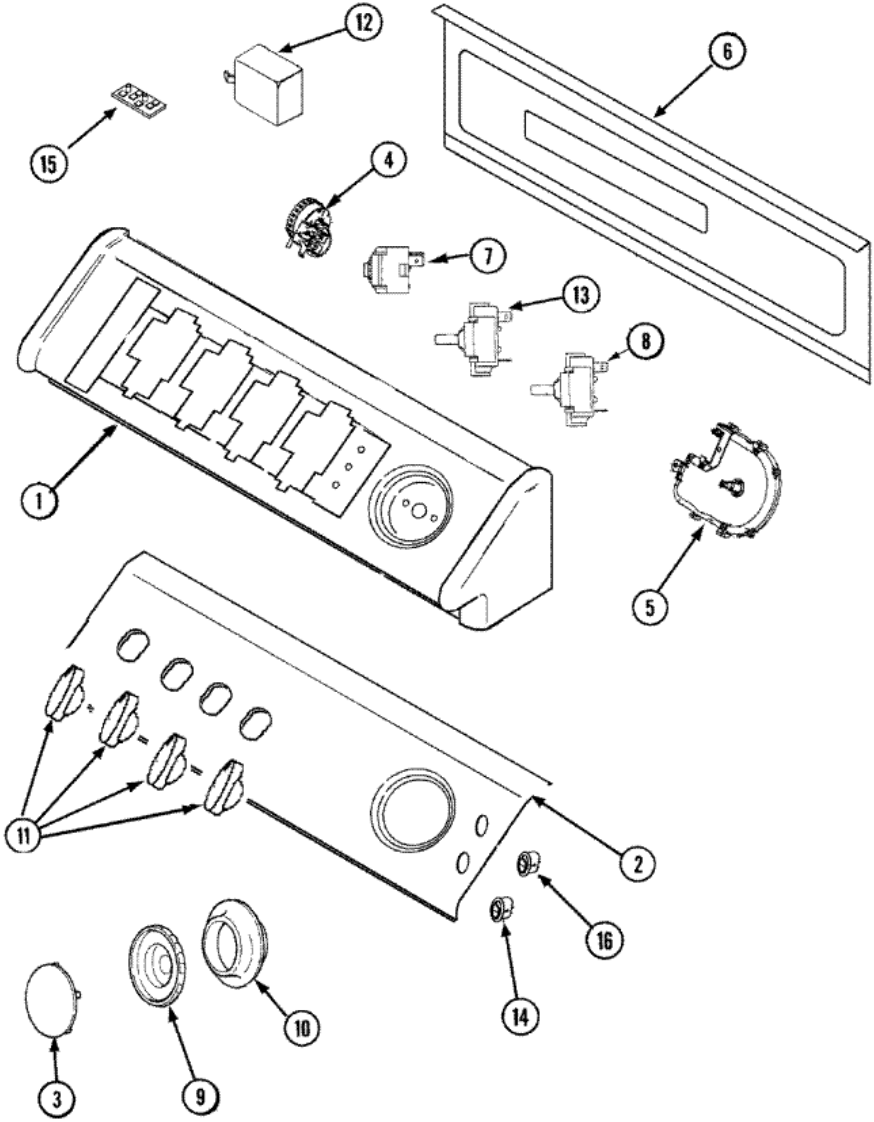

**SAV405DEWW GABINETE**

**SAV405DEWW GABINETE**

1	32671	SCREW, TAPPING (S/P)
2	505187	LOCATOR, PANEL (S/P)
3	500003	HINGE, TOP (S/P)
4	40064801	SCREW, 10B-16X1/4 (S/P)
5	37001284	CABINET, DRYER & WASHER (WHT) (S/P)
6	40038201	SCREW, 12BX1/2No.10 HX (S/P)
7	22001650	CLIP, SPRING
8	Y56128	PAD, BUMPER (S/P)
9	40031501	BRACKET, SELF LEVELING (S/P)
10	40037401	RING, FRICTION
11	27001226	BASE & LEVELING ASSEMBLY (S/P)
12	40039001	LEG, LEVELING
13	40038101	NUT, LEG (S/P)
14	40016001	FOOT, RUBBER
15	40034101	SCREW, No.12BX1/2 (S/P)
16	40045301WP	PANEL, ACCESS (WHT) (S/P)
17	40083101	TAPE, FOAM (S/P)
18	40035401WP	PANEL, FRONT (WHT) (S/P)
18	22001817	SHEET, SOUND DAMPER (FT. PNL) (S/P)
18	22003511	INSULATION (S/P)

**SAV405DEWW TABLERO**

**SAV405DEWW TABLERO**

1	27001110	CONSOLE (WHT) (S/P)
2	27001216	FACIA (S/P)
2	27001050	FACIA GROUND WIRE ASSEMBLY (S/P)
2	33001855	SCREW (HEX HEAD) (S/P)
3	27001112	CAP, TIMER KNOB (S/P)
4	27001203	SWITCH, PRESSURE (S/P)
5	27001113	TIMER (S/P)
6	27001051	BACK PANEL, HOOD/CONSOLE (S/P)
7	27001103	SWITCH, ROTARY (2 POS) (S/P)
8	27001197	SWITCH, TEMPERATURE (4 POS) (S/P)
9	27001090	KNOB, TIMER (BLUE-GRAY) (S/P)
10	22002997	PIN, LOCKING
10	27001092	SKIRT, TIMER KNOB (S/P)
11	27001126	KNOB, SELECTOR (S/P)
12	33001623	BUZZER, NON-ADJUSTABLE (S/P)
13	27001114	SWITCH, ROTARY (4 POS) (S/P)
14	22003981	SWITCH, MOMENTARY ROCKER (WHT) (S/P)
15	27001208	CONTROL, ATC BOARD (S/P)
16	22003977	SWITCH, ROCKER (WHT)
17	27001142	CORD, POWER (LEAD-IN) (S/P)