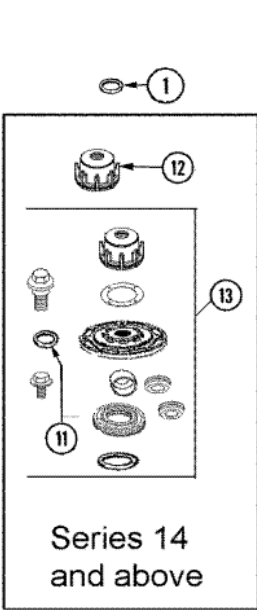

## SAV405DEWW MOTOR

1	40112301	SHIELD, MOTOR (S/P)
2	40046701	SCREW, No.10X7/16 ID HX (S/P)
3	27001215	MOTOR W/PULLEY (2 SPEED)
4	40053701	POST, ISOLATOR (S/P)
5	40053801	MOUNT, MOTOR UPPER (S/P)
6	40045001	IDLER PULLEY ASSEMBLY
7	40015502R	BRACKET, MOTOR MOUNT
8	40054301	MOUNT, MOTOR LOWER (S/P)
9	40095101	LOCKNUT, 10-32 (S/P)
10	40061401	SPRING, IDLER LEVER
11	23748	RING, RETAINING (S/P)
12	40038901	SCREW, 1/4-20 (S/P)
12	27001225	NUT, JAM MID LOCK 1/4-20 (S/P)
12	27001028	IDLER LEVER ASSEMBLY
13	40063701	SCREW, 10-16X1.75 (S/P)
14	27001233	PUMP ASSEMBLY
15	27001006	BELT, SPIN & AGITATOR
16	52549	WASHER, 501 ID X3/4 ODX (S/P)
17	Y504082	WASHER, WAVE (S/P)
18	40054701	WASHER (S/P)
19	40038901	SCREW, 1/4-20 (S/P)

**SAV405DEWW CUBIERTA**

**SAV405DEWW CUBIERTA**

1	27001116	LID (WHT) (S/P)
2	40034901P	LID SWITCH ASSEMBLY (S/P)
3	501086	SCREW, 8B-18X3/8 SLT (S/P)
4	40038001	BUMPER (S/P)
5	40039201	SCREW, 6-32X.340 FLAT (S/P)
6	40008201	BUSHING, HINGE (S/P)
7	40094002	HINGE, LID LEFT STOP (S/P)
8	40094101	HINGE, LID RIGHT PASS (S/P)
9	27001117	DISPENSER, BLEACH (S/P)
10	40009701	ARM, LID SWITCH
11	27001182	TOP (WHT W/L BRACKET) (S/P)
12	40102101	CAP, HINGE (S/P)
13	40009801	HOLDER, LID SWITCH (S/P)
14	40040701	SCREW, TAPPING No.6B-20 (S/P)
15	501086	SCREW, 8B-18X3/8 SLT (S/P)
16	27001095	SWITCH, LID

## SAV405DEWW TRANSMISION

1	27001039	TRANSMISSION ASM (710 RPM) <b>(S/P)</b>
2	12002013	ASSEMBLY, MILK STOOL & BEARING <b>(S/P)</b>
3	R9900474	BRAKE ASSEMBLY
4	26594P	GREASE, SILICONE - 2OZ TUBE <b>(S/P)</b>
4	R0000014	KIT, BRAKE PAD
5	40065701	WASHER, 2 ODX.63 ID
6	40063201	WASHER, FLAT
7	40047102	PULLEY, SPIN/AGIT (710 RPM)
8	40041501	WASHER
9	40063401	SCREW, 1/4-20X5/8 HEX
10	40047402	HELIX, PLASTIC
11	25-7941	``O`` RING <b>DESCONTINUADO</b>
12	21001533	SEAL NUT ASSEMBLY
13	2204512	TRIPLE LIP SEAL/BEARING KIT
13	40004201P	MAIN BEARING ASSEMBLY
13	2202265	SEAL REPAIR KIT <b>(S/P)</b>
14	40004001	BEARING, MAIN
15	207843	SEAL, TRANSMISSION HOUSING(LIP)