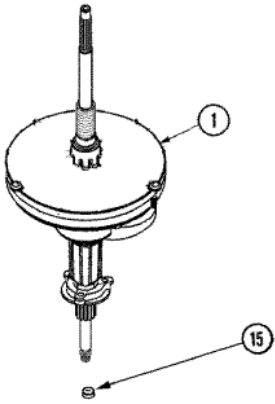

## SAV405DEWW MOTOR

1	40112301	SHIELD, MOTOR (S/P)
2	40046701	SCREW, No.10X7/16 ID HX (S/P)
3	27001215	MOTOR W/PULLEY (2 SPEED)
4	40053701	POST, ISOLATOR (S/P)
5	40053801	MOUNT, MOTOR UPPER (S/P)
6	40045001	IDLER PULLEY ASSEMBLY
7	40015502R	BRACKET, MOTOR MOUNT
8	40054301	MOUNT, MOTOR LOWER (S/P)
9	40095101	LOCKNUT, 10-32 (S/P)
10	40061401	SPRING, IDLER LEVER
11	23748	RING, RETAINING (S/P)
12	40038901	SCREW, 1/4-20 (S/P)
12	27001225	NUT, JAM MID LOCK 1/4-20 (S/P)
12	27001028	IDLER LEVER ASSEMBLY
13	40063701	SCREW, 10-16X1.75 (S/P)
14	27001233	PUMP ASSEMBLY
15	27001006	BELT, SPIN & AGITATOR
16	52549	WASHER, 501 ID X3/4 ODX (S/P)
17	Y504082	WASHER, WAVE (S/P)
18	40054701	WASHER (S/P)
19	40038901	SCREW, 1/4-20 (S/P)

**SAV405DEWW CUBIERTA**

**SAV405DEWW CUBIERTA**

1	27001116	LID (WHT) (S/P)
2	40034901P	LID SWITCH ASSEMBLY (S/P)
3	501086	SCREW, 8B-18X3/8 SLT (S/P)
4	40038001	BUMPER (S/P)
5	40039201	SCREW, 6-32X.340 FLAT (S/P)
6	40008201	BUSHING, HINGE (S/P)
7	40094002	HINGE, LID LEFT STOP (S/P)
8	40094101	HINGE, LID RIGHT PASS (S/P)
9	27001117	DISPENSER, BLEACH (S/P)
10	40009701	ARM, LID SWITCH
11	27001182	TOP (WHT W/L BRACKET) (S/P)
12	40102101	CAP, HINGE (S/P)
13	40009801	HOLDER, LID SWITCH (S/P)
14	40040701	SCREW, TAPPING No.6B-20 (S/P)
15	501086	SCREW, 8B-18X3/8 SLT (S/P)
16	27001095	SWITCH, LID

## SAV405DEWW TRANSMISION

1	27001039	TRANSMISSION ASM (710 RPM) <b>(S/P)</b>
2	12002013	ASSEMBLY, MILK STOOL & BEARING <b>(S/P)</b>
3	R9900474	BRAKE ASSEMBLY
4	26594P	GREASE, SILICONE - 2OZ TUBE <b>(S/P)</b>
4	R0000014	KIT, BRAKE PAD
5	40065701	WASHER, 2 ODX.63 ID
6	40063201	WASHER, FLAT
7	40047102	PULLEY, SPIN/AGIT (710 RPM)
8	40041501	WASHER
9	40063401	SCREW, 1/4-20X5/8 HEX
10	40047402	HELIX, PLASTIC
11	25-7941	``O`` RING <b>DESCONTINUADO</b>
12	21001533	SEAL NUT ASSEMBLY
13	2204512	TRIPLE LIP SEAL/BEARING KIT
13	40004201P	MAIN BEARING ASSEMBLY
13	2202265	SEAL REPAIR KIT <b>(S/P)</b>
14	40004001	BEARING, MAIN
15	207843	SEAL, TRANSMISSION HOUSING(LIP)