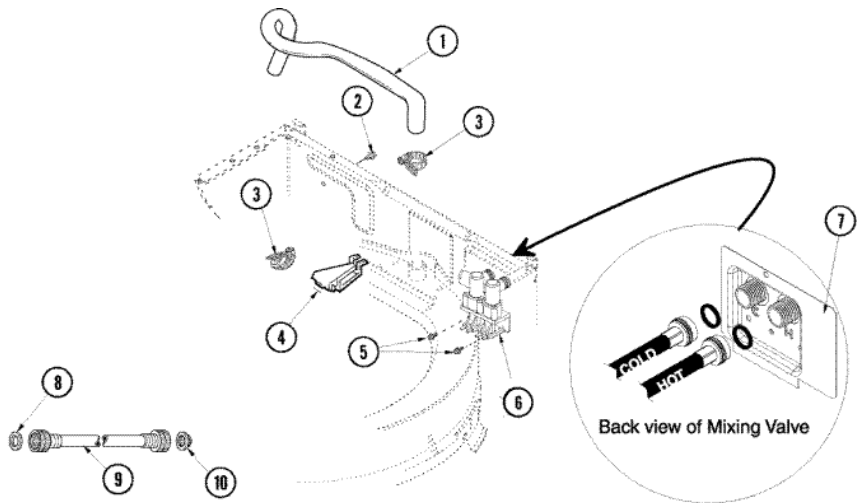

**SAV405DEWW TABLERO**

**SAV405DEWW TABLERO**

1	27001110	CONSOLE (WHT) (S/P)
2	27001216	FACIA (S/P)
2	27001050	FACIA GROUND WIRE ASSEMBLY (S/P)
2	33001855	SCREW (HEX HEAD) (S/P)
3	27001112	CAP, TIMER KNOB (S/P)
4	27001203	SWITCH, PRESSURE (S/P)
5	27001113	TIMER (S/P)
6	27001051	BACK PANEL, HOOD/CONSOLE (S/P)
7	27001103	SWITCH, ROTARY (2 POS) (S/P)
8	27001197	SWITCH, TEMPERATURE (4 POS) (S/P)
9	27001090	KNOB, TIMER (BLUE-GRAY) (S/P)
10	22002997	PIN, LOCKING
10	27001092	SKIRT, TIMER KNOB (S/P)
11	27001126	KNOB, SELECTOR (S/P)
12	33001623	BUZZER, NON-ADJUSTABLE (S/P)
13	27001114	SWITCH, ROTARY (4 POS) (S/P)
14	22003981	SWITCH, MOMENTARY ROCKER (WHT) (S/P)
15	27001208	CONTROL, ATC BOARD (S/P)
16	22003977	SWITCH, ROCKER (WHT)
17	27001142	CORD, POWER (LEAD-IN) (S/P)

## SAV405DEWW MANGUERAS

1	27001145	HOSE, MIXING VALVE TO TUB (S/P)
2	503661	SCREW, 10-16X.44 UNS (S/P)
3	25-7867	CLAMP (S/P)
4	21001760	FLUME ASSEMBLY /WATER DIVERTER (S/P)
5	501086	SCREW, 8B-18X3/8 SLT (S/P)
6	40107001	VALVE, MIXING-E2
7	40098801	PLATE, MIXING VALUE (S/P)
8	20290	WASHER, 19/32 IDX1.031 (S/P)
9	89503	HOSE, 4" INLET
9	21001466	HOSE, INLET (S/P)
10	22002960	STRAINER, WASHER INLET (S/P)
11	40053901	HOSE, DRAIN
12	22003814	RETAINER, DRAIN HOSE (S/P)
13	40008101	ADAPTER, STANDPIPE (S/P)
14	8539404	STRAP, STANDPIPE BEAD (S/P)
15	40058501	RELIEF, STRAIN DRAIN (S/P)
16	36014	CLIP, RETAINER-HOSE (S/P)
17	25-7867	CLAMP, HOSE (S/P)
18	40094201	HOSE, TUB TO PUMP (S/P)
19	40044901	STAND, HOSE (S/P)