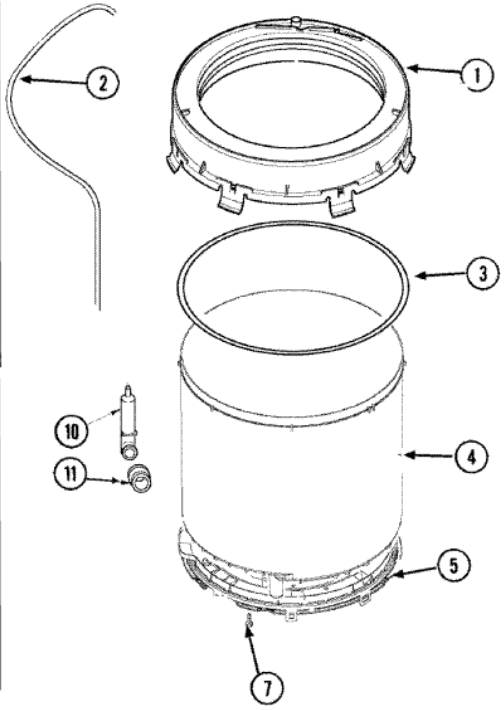

## SAV405DEWW TINAS (SERIE 12)

1	21001905	DISPENSER, FABRIC (ONE PIECE)
2	22004042	AGITATOR/AUGER ASSY (AS PK)
3	27001132	COVER, OUTER TUB W/GASKET (S/P)
4	21001748	TUBING, PVC 26` (S/P)
5	27001131	SEAL, TUB COVER (S/P)
6	27001149	BALANCE RING ASSEMBLY (S/P)
7	27001221	TUB, PLASTIC INNER <b>DESCONTINUADO</b>
8	40008501	ASSEMBLY, PRESSURE BULB
9	40037801	GROMMET
10	27001227	TUB, PLASTIC OUTER (S/P)
11	40128701	SCREW, 5/16-18 X .50 (S/P)
11	40015401	SEAL-HEAD
11	27001067	BOTTOM, OUTER TUB (S/P)
11	40001102P	BOTTOM, OUTER TUB (S/P)
12	27001222	GASKET, FOAM (S/P)
13	Y2201244	SPRING, COUNTERWEIGHT (S/P)
14	Y37001124	SPRING, TALL TUB (S/P)
15	25-8004	SCREW, AGITATOR RETENTION
16	Y2201470	SCREW (W/LOCTITE) (S/P)
17	40064301	SCREW, 1/4-15X3/4 HEX (S/P)

## SAV405DEWW TINAS

1	27001132	COVER, OUTER TUB W/GASKET (S/P)
2	21001748	TUBING, PVC 26" (S/P)
3	27001131	SEAL, TUB COVER (S/P)
4	27001227	TUB, PLASTIC OUTER (S/P)
5	27001067	BOTTOM, OUTER TUB (S/P)
6	27001026	SPRING, TALL TUB (S/P)
7	40064301	SCREW, 1/4-15X3/4 HEX (S/P)
8	Y2201244	SPRING, COUNTERWEIGHT (S/P)
9	27001221	TUB, PLASTIC INNER <b>DESCONTINUADO</b>
10	40008501	ASSEMBLY, PRESSURE BULB
11	40037801	GROMMET
12	21001905	DISPENSER, FABRIC (ONE PIECE)
13	27001148	FILTER, LINT (S/P)
14	25-8004	SCREW, AGITATOR RETENTION
15	22004042	AGITATOR/AUGER ASSY (AS PK)
16	27001149	BALANCE RING ASSEMBLY (S/P)
17	40063301	SCREW, 5/16-18X7/8 HX (S/P)