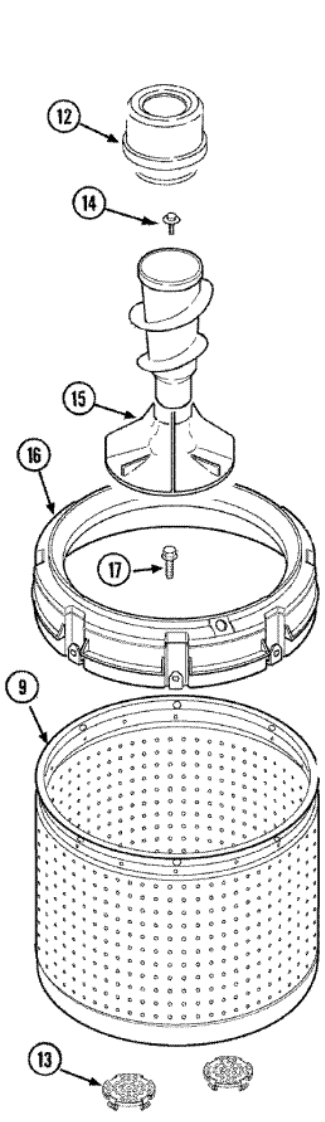

SAV405DEWW TINAS