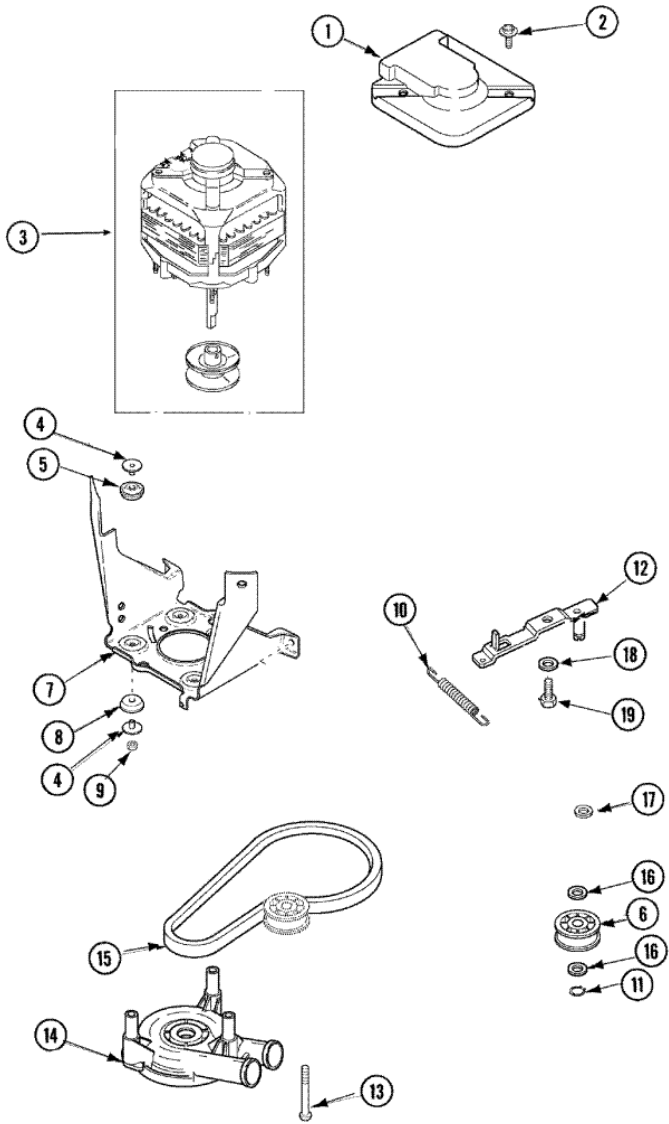

SAV405DEWW MOTOR