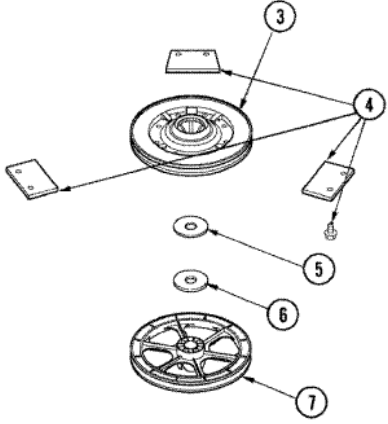

SAV405DEWW TRANSMISION