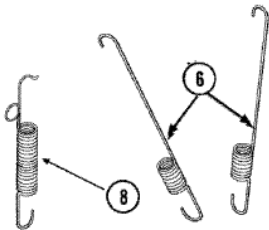

SAV405DEWW TINAS