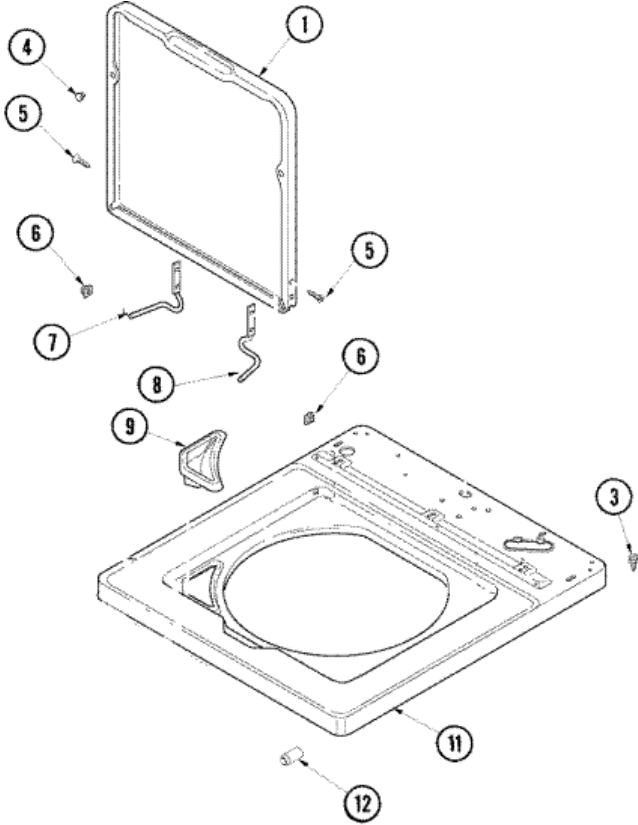

SAV405DEWW CUBIERTA