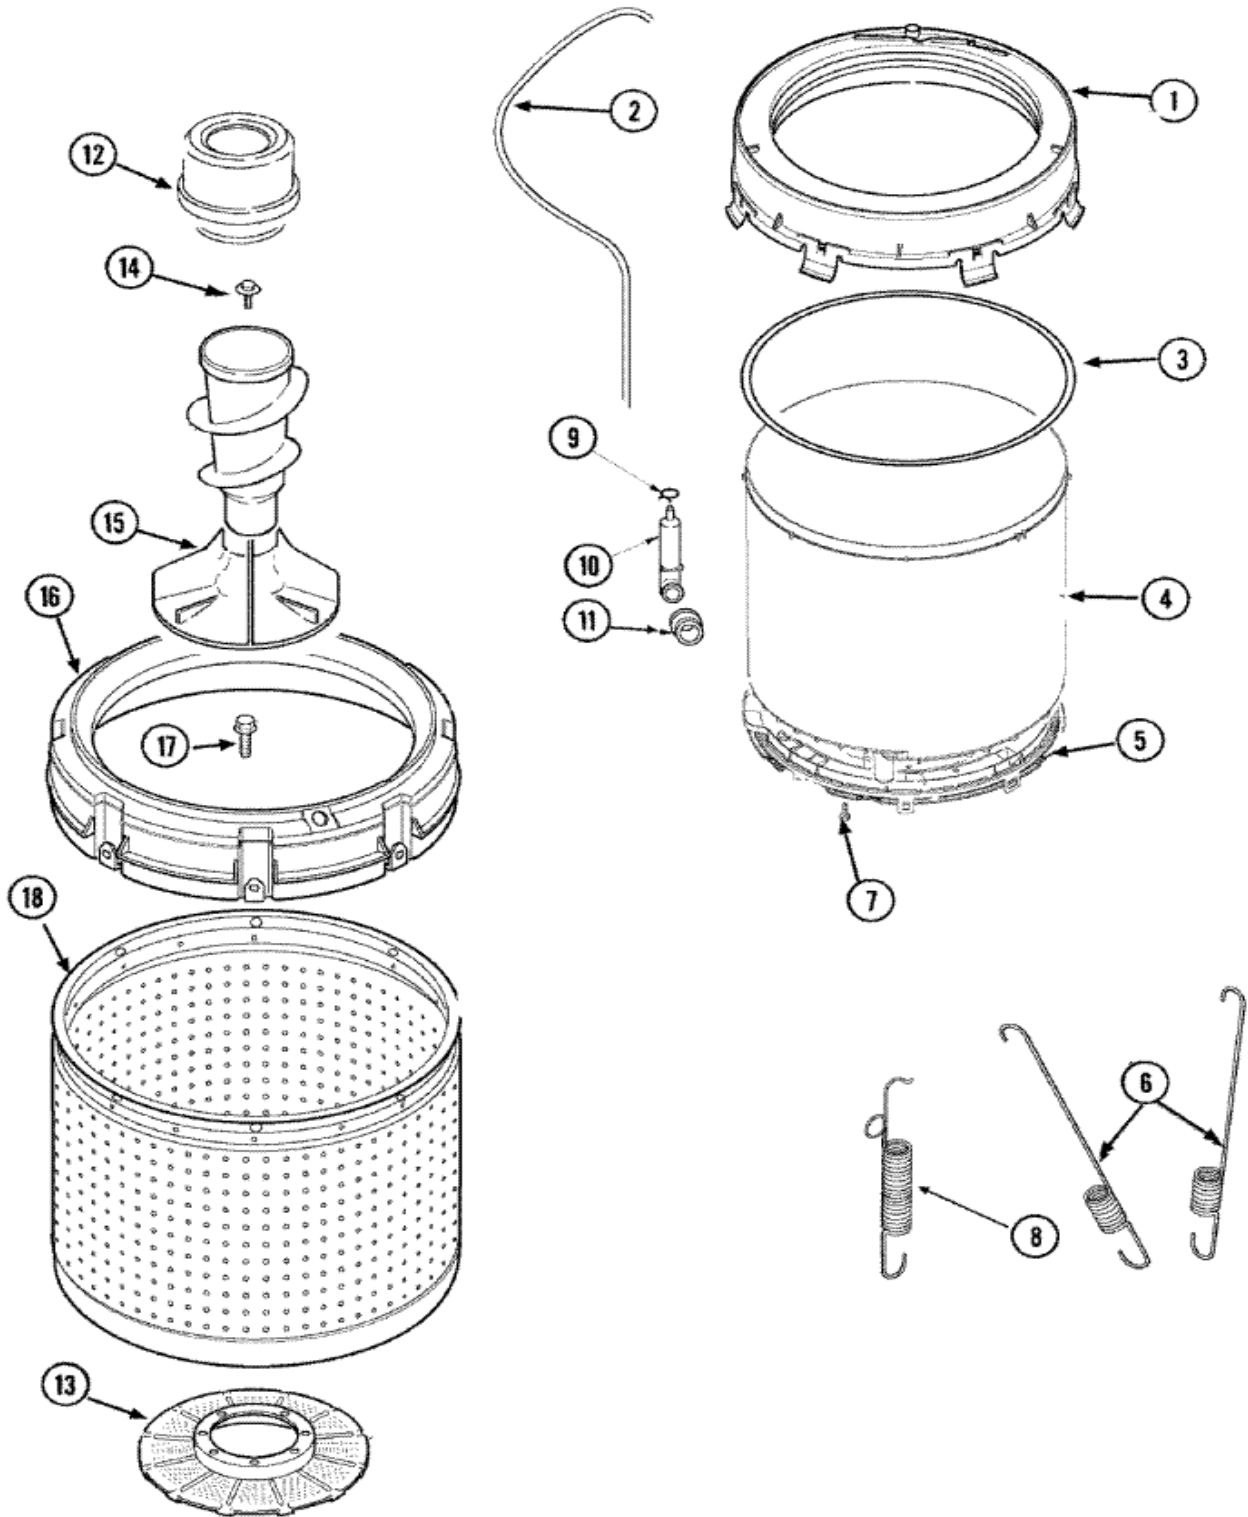

SAV515DAWW CUBIERTA

SAV515DAWW CUBIERTA

1	27001116	LID (WHT) (S/P)
2	40034901P	LID SWITCH ASSEMBLY (S/P)
3	501086	SCREW, 8B-18X3/8 SLT (S/P)
4	40038001	BUMPER (S/P)
5	40039201	SCREW, 6-32X.340 FLAT (S/P)
6	40008201	BUSHING, HINGE (S/P)
7	40094002	HINGE, LID LEFT STOP (S/P)
8	40094101	HINGE, LID RIGHT PASS (S/P)
9	27001117	DISPENSER, BLEACH (S/P)
10	40009701	ARM, LID SWITCH
11	27001182	PANEL, TOP (WHT) (S/P)
12	40102101	CAP, HINGE (S/P)
13	40009801	HOLDER, LID SWITCH
14	40040701	SCREW, TAPPING No.6B-20 (S/P)
15	501086	SCREW, 8B-18X3/8 SLT (S/P)
16	27001095	SWITCH, SPST

SAV515DAWW TRANSMISION

SAV515DAWW TRANSMISION

1	27001039	TRANSMISSION ASM (710 RPM) (S/P)
2	12002013	ASSEMBLY, MILK STOOL & BEARING (S/P)
3	R9900474	BRAKE ASSEMBLY
4	26594P	GREASE, SILICONE - 2OZ TUBE (S/P)
4	R0000014	KIT, BRAKE PAD
5	40065701	WASHER, 2 ODX.63 ID
6	40063201	WASHER, FLAT
7	40047102	PULLEY, SPIN/AGIT (710 RPM)
8	40041501	WASHER
9	40063401	SCREW, 1/4-20X5/8 HEX
10	40047402	HELIX, PLASTIC
11	25-7941	``O`` RING
12	21001533	SEAL NUT ASSEMBLY
13	2204512	TRIPLE LIP SEAL/BEARING KIT
13	12002223	SEAL REPAIR KIT (S/P)
13	40004201P	MAIN BEARING ASSEMBLY
14	40004001	BEARING, MAIN
15	207843	SEAL, TRANSMISSION HOUSING(LIP)

SAV515DAWW TINA

SAV515DAWW TINA

1	27001195	COVER, OUTER TUB W GASKET (S/P)
2	21001748	TUBING, PVC 28`` (S/P)
3	27001130	SEAL, TUB COVER (S/P)
4	40111001P	TUB, PLASTIC OUTER (S/P)
5	27001067	BOTTOM, OUTER TUB (S/P)
6	27001026	SPRING, TALL TUB (S/P)
7	40064301	SCREW, 1/4-15X3/4 HEX (S/P)
8	Y2201244	SPRING, COUNTERWEIGHT (S/P)
9	27001024	CLAMP, HOSE (S/P)
10	40008501	ASSEMBLY, PRESSURE BULB
11	40037801	GROMMET
12	21001905	DISPENSER, FABRIC (ONE PIECE)
13	40008001	FILTER, LINT (S/P)
14	25-8004	SCREW, AGITATOR RETENTION
15	22004042	AGITATOR/AUGER ASSY (AS PK)
16	27001052	BALANCE RING (S/P)
17	40063301	SCREW, 5/16-18X7/8 HX (S/P)
18	40000801	ASSEMBLY, WASH TUB S.S (S/P)