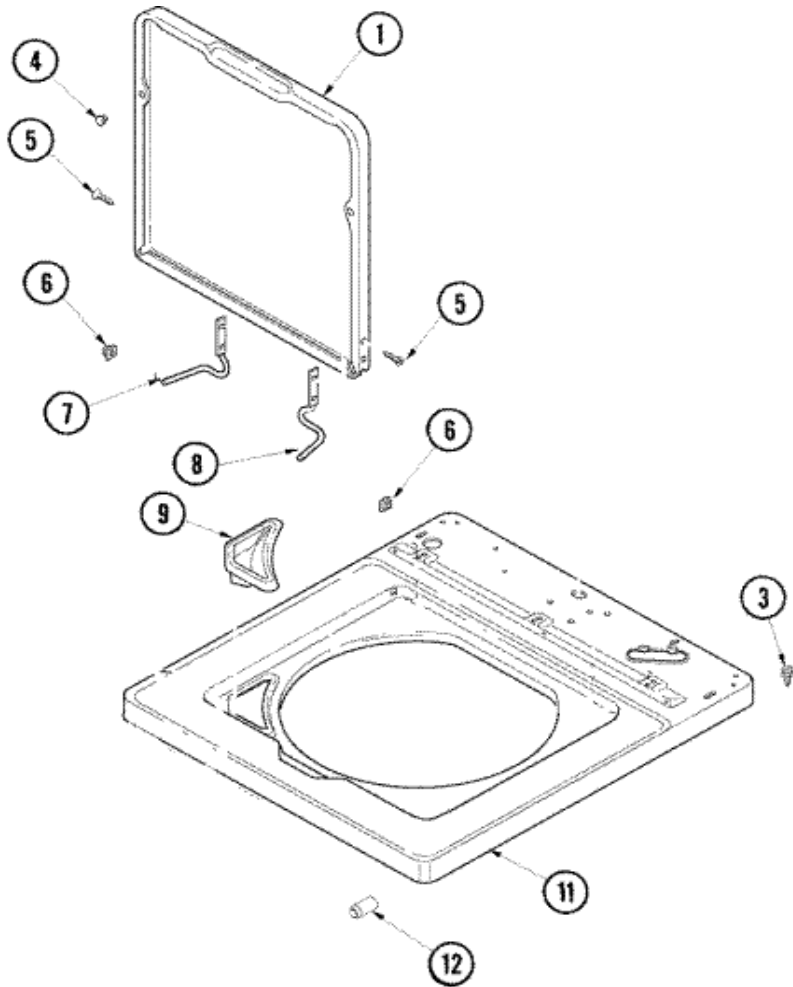

SAV515DAWW MANGUERAS

SAV515DAWW MANGUERAS

1	27001184	HOSE, MIXING VALVE TO TUB (S/P)
2	503661	SCREW, 10-16X.44 UNS (S/P)
3	36801	CLAMP, HOSE (S/P)
4	22001900	PREVENTOR, BACKFLOW (S/P)
5	501086	SCREW, 8B-18X3/8 SLT (S/P)
6	27001062	TWISTED PAIR ASSY (WIRE) (S/P)
6	40107001	VALVE, MIXING-E2
7	40098801	PLATE, MIXING VALUE (S/P)
8	20290	WASHER, 19/32 IDX1.031 (S/P)
9	89503	HOSE, 4` INLET
9	21001466	HOSE, INLET (S/P)
10	22002960	WASHER, FILTER (S/P)
11	40053901	HOSE, DRAIN
12	22003814	RETAINER, DRAIN HOSE (S/P)
13	40008101	ADAPTER, STANDPIPE (S/P)
14	8539404	STRAP, STANDPIPE BEAD (S/P)
15	40058501	RELIEF, STRAIN DRAIN (S/P)
16	36014	CLIP, RETAINER-HOSE (S/P)
17	36801	CLAMP, HOSE (S/P)
18	40094201	HOSE, TUB TO PUMP (S/P)
19	40044901	STAND, HOSE (S/P)

SAV515DAWW MOTOR

SAV515DAWW MOTOR

1	40112301	SHIELD, MOTOR (S/P)
2	40046701	SCREW, No.10X7/16 ID HX (S/P)
3	27001215	2 SPEED MOTOR
4	40053701	POST, ISOLATOR (S/P)
5	40053801	MOUNT, MOTOR UPPER (S/P)
6	40038901	SCREW, 1/4-20 (S/P)
6	40045001	IDLER PULLEY ASSEMBLY
6	27001225	NUT, JAM MID LOCK 1/4-20 (S/P)
7	40015502R	DESCONTINUADO
8	40054301	MOUNT, MOTOR LOWER (S/P)
9	40095101	LOCKNUT, 10-32 (S/P)
10	40061401	SPRING, IDLER LEVER
11	23748	RING, RETAINING (S/P)
12	27001028	IDLER LEVER ASSEMBLY
13	40063701	SCREW, 10-16X1.75 (S/P)
14	27001233	PUMP ASSEMBLY
15	27001006	BELT, SPIN & AGITATOR
16	52549	WASHER, 501 ID X3/4 ODX (S/P)

SAV515DAWW CUBIERTA

SAV515DAWW CUBIERTA

1	27001116	LID (WHT) (S/P)
2	40034901P	LID SWITCH ASSEMBLY (S/P)
3	501086	SCREW, 8B-18X3/8 SLT (S/P)
4	40038001	BUMPER (S/P)
5	40039201	SCREW, 6-32X.340 FLAT (S/P)
6	40008201	BUSHING, HINGE (S/P)
7	40094002	HINGE, LID LEFT STOP (S/P)
8	40094101	HINGE, LID RIGHT PASS (S/P)
9	27001117	DISPENSER, BLEACH (S/P)
10	40009701	ARM, LID SWITCH
11	27001182	PANEL, TOP (WHT) (S/P)
12	40102101	CAP, HINGE (S/P)
13	40009801	HOLDER, LID SWITCH
14	40040701	SCREW, TAPPING No.6B-20 (S/P)
15	501086	SCREW, 8B-18X3/8 SLT (S/P)
16	27001095	SWITCH, SPST