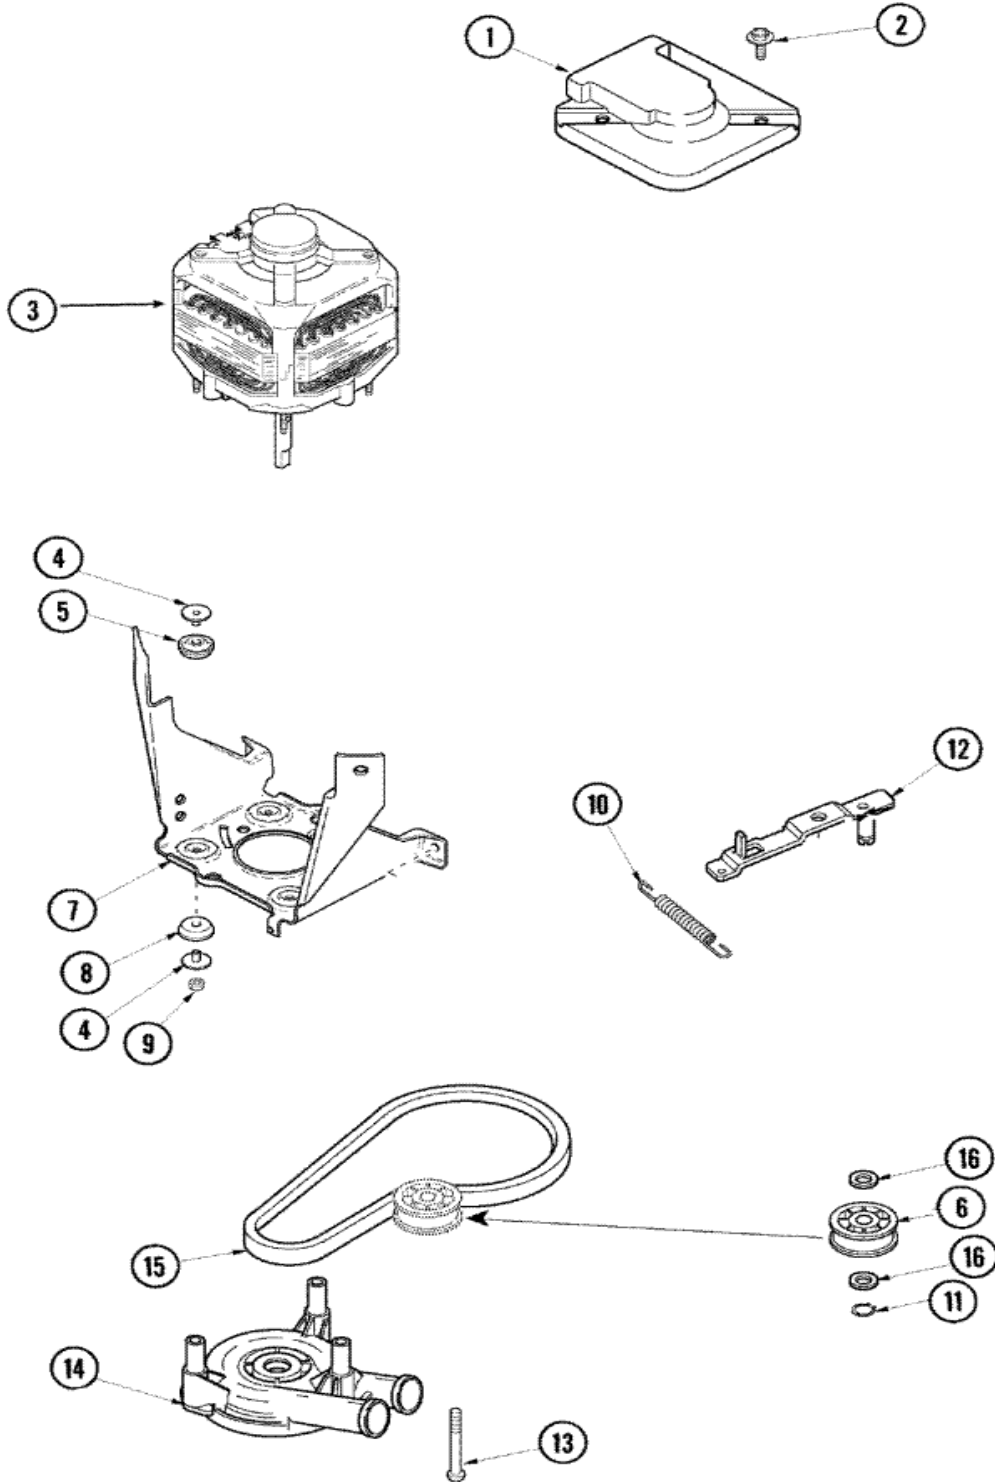

SAV515DAWW MOTOR