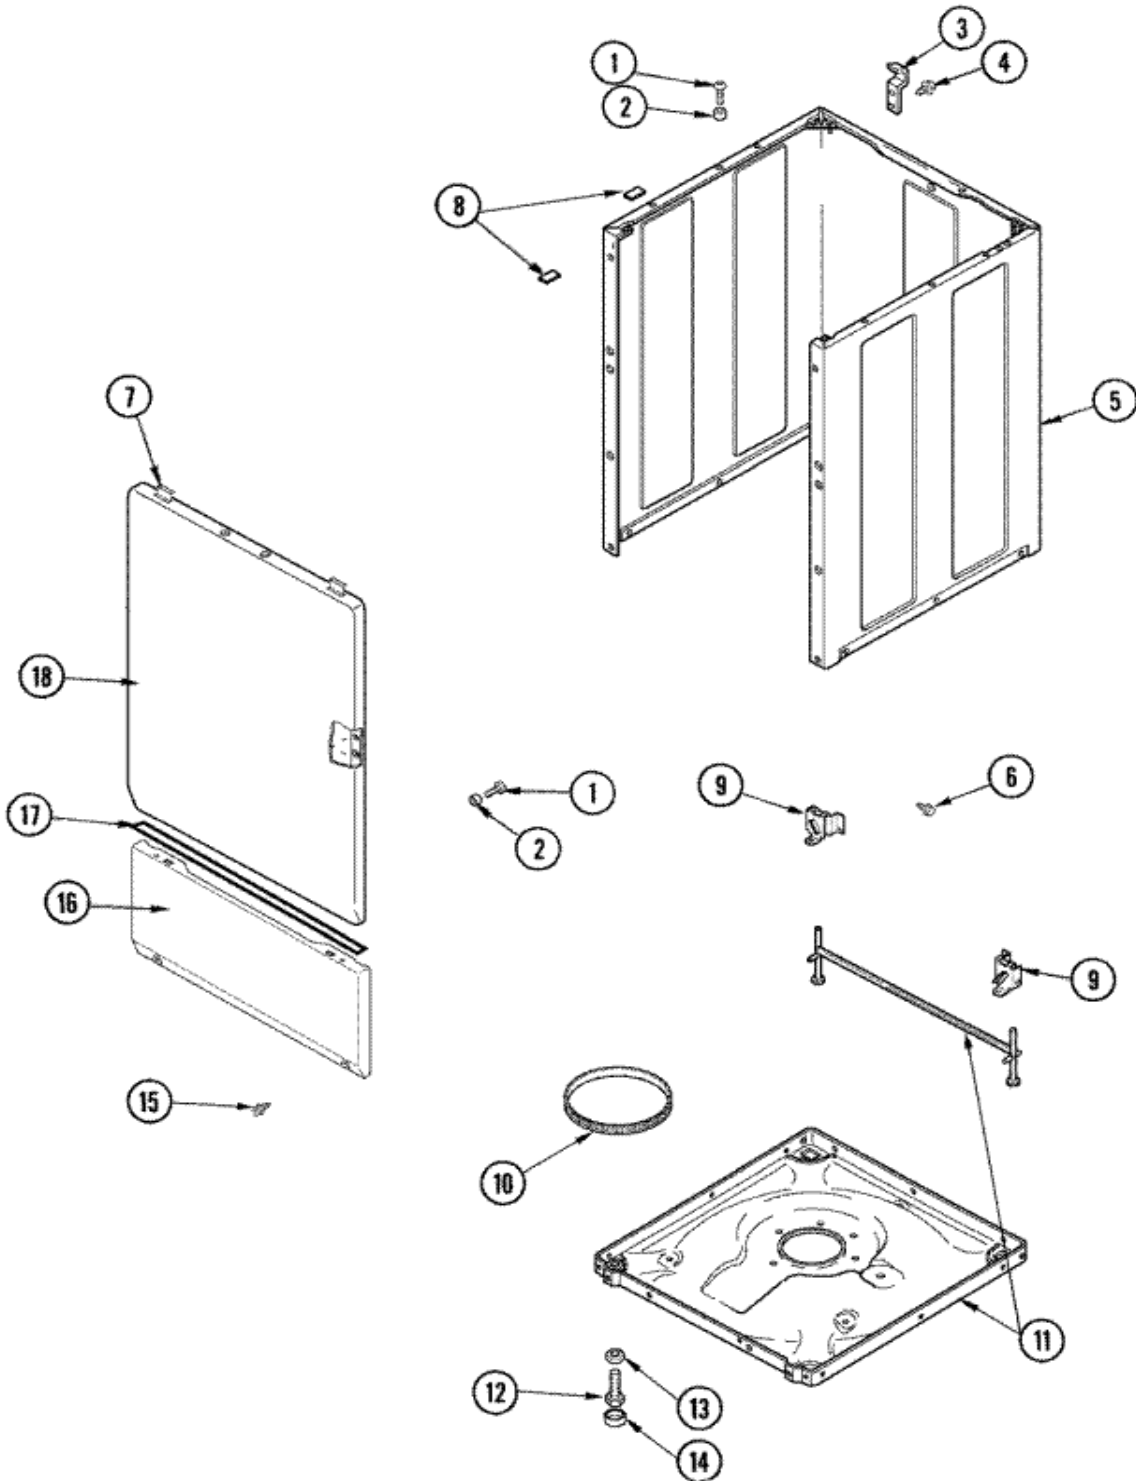

SAV515DAWW GABINETE

SAV515DAWW GABINETE

1	32671	SCREW, TAPPING (S/P)
2	505187	LOCATOR, PANEL (S/P)
3	500003	HINGE, TOP (S/P)
4	40064801	SCREW, 10B-16X1/4 (S/P)
5	37001284	CABINET, DRYER & WASHER (WHT) (S/P)
6	40038201	SCREW, 12BX1/2No.10 HX (S/P)
7	22001650	CLIP, SPRING
8	Y56128	PAD, BUMPER (S/P)
9	40031501	BRACKET, SELF LEVELING (S/P)
10	40037401	RING, FRICTION
11	27001226	BASE & LEVELING ASSEMBLY (S/P)
12	40039001	LEG, LEVELING
13	40038101	NUT, LEG (S/P)
14	40016001	FOOT, RUBBER
15	40034101	SCREW, No.12BX1/2 (S/P)
16	40045301WP	PANEL, ACCESS (WHT) (S/P)
17	40083101	TAPE, FOAM (S/P)
18	40035401WP	PANEL, FRONT (WHT) (S/P)
18	22003511	INSULATION (S/P)
18	22001817	SHEET, SOUND DAMPER (FT. PNL) (S/P)

SAV515DAWW TABLERO

SAV515DAWW TABLERO

1	27001110	CONSOLE (WHT) (S/P)
2	27001050	FACIA GROUND WIRE ASSEMBLY (S/P)
2	27001125	FACIA (S/P)
3	27001112	CAP, TIMER KNOB (S/P)
4	27001203	SWITCH, PRESSURE (S/P)
4	27001047	SWITCH, PRESSURE (S/P)
5	27001113	TIMER (S/P)
5	33001855	SCREW (HEX HEAD) (S/P)
6	27001051	BACK PANEL, HOOD/CONSOLE (S/P)
7	27001103	SWITCH, ROTARY (2 POS) (S/P)
8	27001114	SWITCH, ROTARY (4 POS) (S/P)
9	27001090	KNOB, TIMER (BLUE-GRAY) (S/P)
10	22002997	PIN, LOCKING
10	27001092	SKIRT, TIMER KNOB (S/P)
11	27001126	KNOB, SELECTOR (S/P)
12	33001623	BUZZER, NON-ADJUSTABLE (S/P)
13	27001059	SWITCH, TEMPERATURE (6 POS) (S/P)
14	22003981	SWITCH, MOMENTARY ROCKER (WHT) (S/P)
15	40131001	BOARD, ATC 3 POINT (S/P)
16	22003977	SWITCH, ROCKER (WHT)