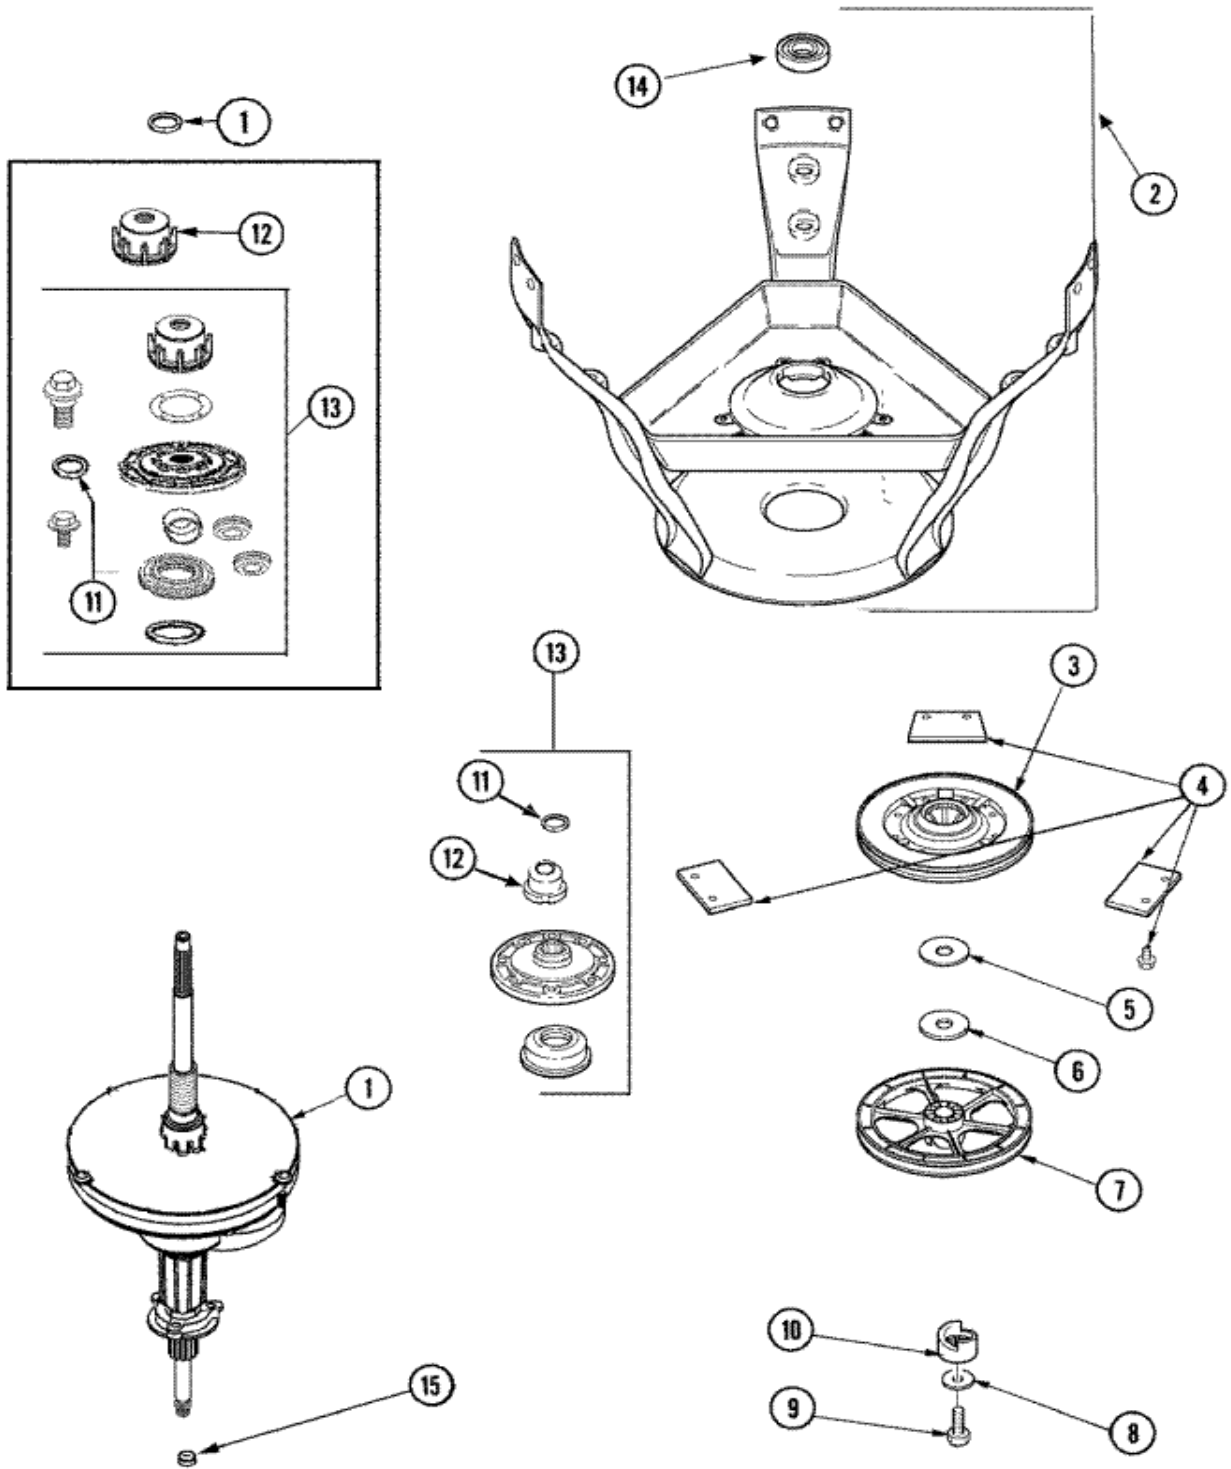

SAV515DAWW CUBIERTA

SAV515DAWW CUBIERTA

1	27001116	LID (WHT) (S/P)
2	40034901P	LID SWITCH ASSEMBLY (S/P)
3	501086	SCREW, 8B-18X3/8 SLT (S/P)
4	40038001	BUMPER (S/P)
5	40039201	SCREW, 6-32X.340 FLAT (S/P)
6	40008201	BUSHING, HINGE (S/P)
7	40094002	HINGE, LID LEFT STOP (S/P)
8	40094101	HINGE, LID RIGHT PASS (S/P)
9	27001117	DISPENSER, BLEACH (S/P)
10	40009701	ARM, LID SWITCH
11	27001182	PANEL, TOP (WHT) (S/P)
12	40102101	CAP, HINGE (S/P)
13	40009801	HOLDER, LID SWITCH
14	40040701	SCREW, TAPPING No.6B-20 (S/P)
15	501086	SCREW, 8B-18X3/8 SLT (S/P)
16	27001095	SWITCH, SPST

SAV515DAWW TRANSMISION

SAV515DAWW TRANSMISION

1	27001039	TRANSMISSION ASM (710 RPM) (S/P)
2	12002013	ASSEMBLY, MILK STOOL & BEARING (S/P)
3	R9900474	BRAKE ASSEMBLY
4	26594P	GREASE, SILICONE - 2OZ TUBE (S/P)
4	R0000014	KIT, BRAKE PAD
5	40065701	WASHER, 2 ODX.63 ID
6	40063201	WASHER, FLAT
7	40047102	PULLEY, SPIN/AGIT (710 RPM)
8	40041501	WASHER
9	40063401	SCREW, 1/4-20X5/8 HEX
10	40047402	HELIX, PLASTIC
11	25-7941	``O`` RING
12	21001533	SEAL NUT ASSEMBLY
13	2204512	TRIPLE LIP SEAL/BEARING KIT
13	12002223	SEAL REPAIR KIT (S/P)
13	40004201P	MAIN BEARING ASSEMBLY
14	40004001	BEARING, MAIN
15	207843	SEAL, TRANSMISSION HOUSING(LIP)

SAV515DAWW TINA

SAV515DAWW TINA

1	27001195	COVER, OUTER TUB W GASKET (S/P)
2	21001748	TUBING, PVC 28`` (S/P)
3	27001130	SEAL, TUB COVER (S/P)
4	40111001P	TUB, PLASTIC OUTER (S/P)
5	27001067	BOTTOM, OUTER TUB (S/P)
6	27001026	SPRING, TALL TUB (S/P)
7	40064301	SCREW, 1/4-15X3/4 HEX (S/P)
8	Y2201244	SPRING, COUNTERWEIGHT (S/P)
9	27001024	CLAMP, HOSE (S/P)
10	40008501	ASSEMBLY, PRESSURE BULB
11	40037801	GROMMET
12	21001905	DISPENSER, FABRIC (ONE PIECE)
13	40008001	FILTER, LINT (S/P)
14	25-8004	SCREW, AGITATOR RETENTION
15	22004042	AGITATOR/AUGER ASSY (AS PK)
16	27001052	BALANCE RING (S/P)
17	40063301	SCREW, 5/16-18X7/8 HX (S/P)
18	40000801	ASSEMBLY, WASH TUB S.S (S/P)