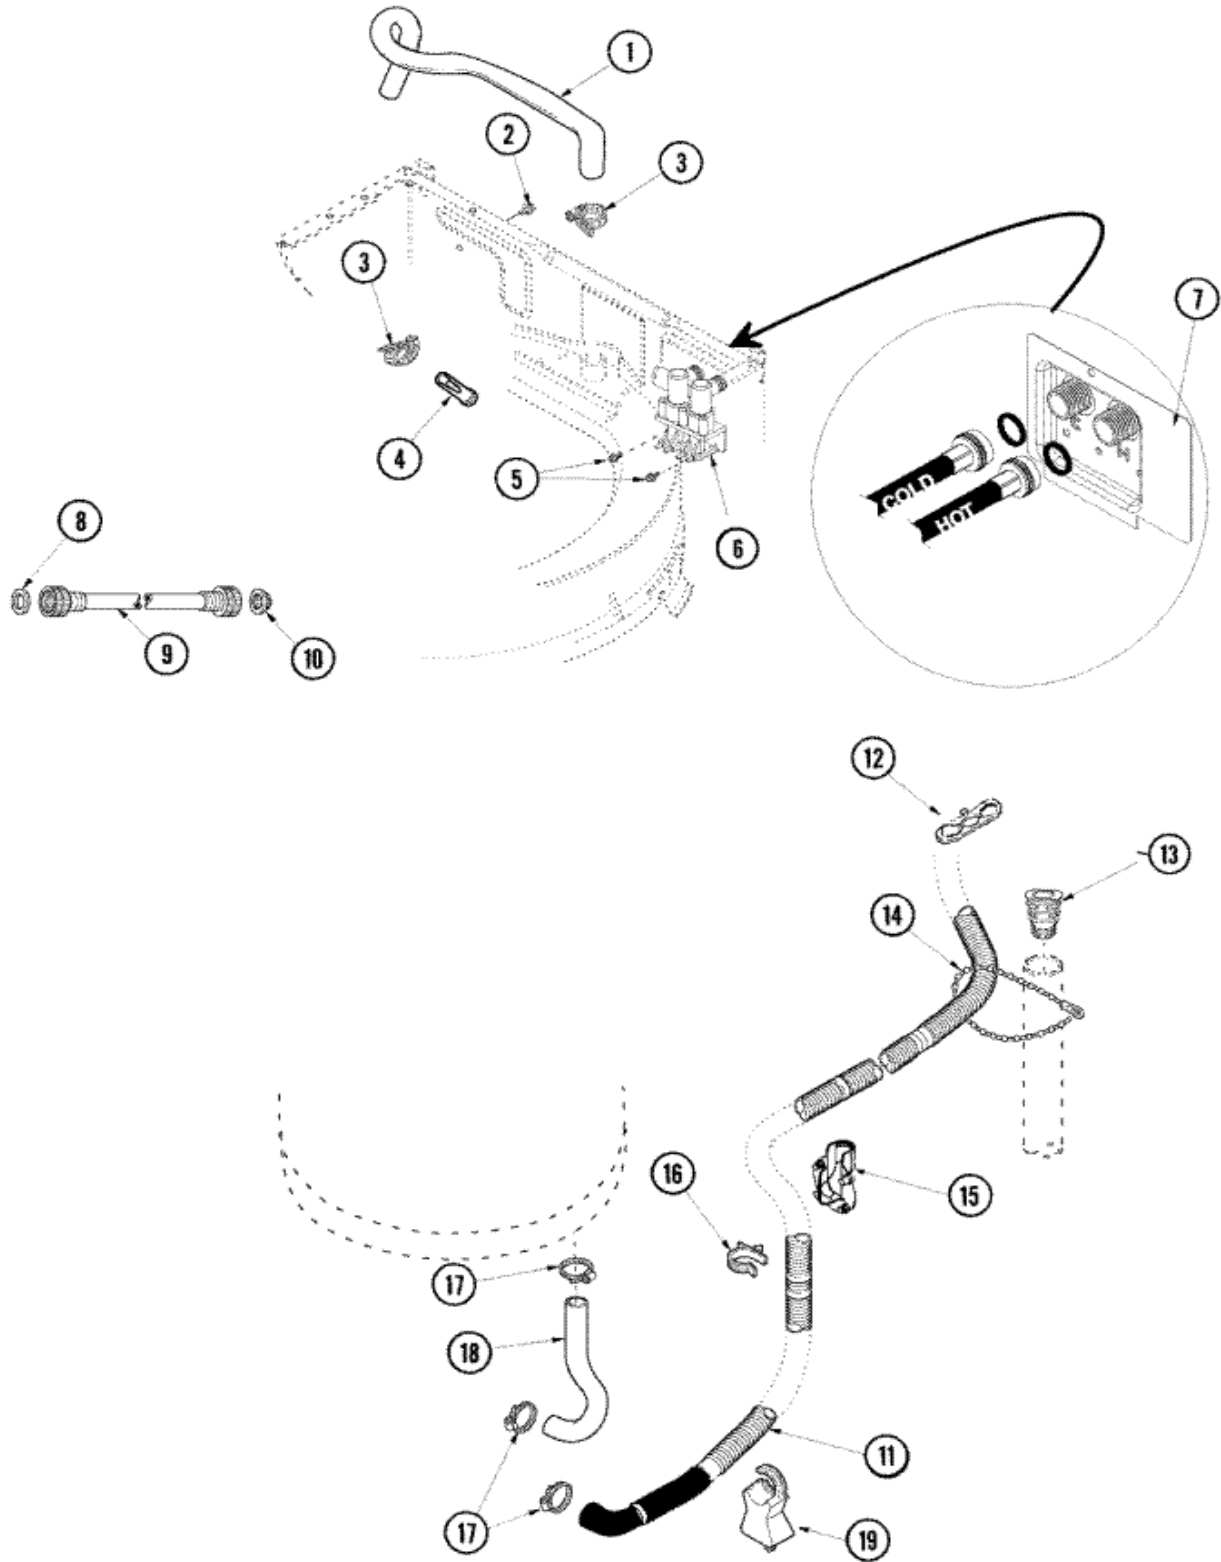

SAV515DAWW TABLERO

SAV515DAWW TABLERO

1	27001110	CONSOLE (WHT) (S/P)
2	27001050	FACIA GROUND WIRE ASSEMBLY (S/P)
2	27001125	FACIA (S/P)
3	27001112	CAP, TIMER KNOB (S/P)
4	27001203	SWITCH, PRESSURE (S/P)
4	27001047	SWITCH, PRESSURE (S/P)
5	27001113	TIMER (S/P)
5	33001855	SCREW (HEX HEAD) (S/P)
6	27001051	BACK PANEL, HOOD/CONSOLE (S/P)
7	27001103	SWITCH, ROTARY (2 POS) (S/P)
8	27001114	SWITCH, ROTARY (4 POS) (S/P)
9	27001090	KNOB, TIMER (BLUE-GRAY) (S/P)
10	22002997	PIN, LOCKING
10	27001092	SKIRT, TIMER KNOB (S/P)
11	27001126	KNOB, SELECTOR (S/P)
12	33001623	BUZZER, NON-ADJUSTABLE (S/P)
13	27001059	SWITCH, TEMPERATURE (6 POS) (S/P)
14	22003981	SWITCH, MOMENTARY ROCKER (WHT) (S/P)
15	40131001	BOARD, ATC 3 POINT (S/P)
16	22003977	SWITCH, ROCKER (WHT)

SAV515DAWW MANGUERAS

SAV515DAWW MANGUERAS

1	27001184	HOSE, MIXING VALVE TO TUB (S/P)
2	503661	SCREW, 10-16X.44 UNS (S/P)
3	36801	CLAMP, HOSE (S/P)
4	22001900	PREVENTOR, BACKFLOW (S/P)
5	501086	SCREW, 8B-18X3/8 SLT (S/P)
6	27001062	TWISTED PAIR ASSY (WIRE) (S/P)
6	40107001	VALVE, MIXING-E2
7	40098801	PLATE, MIXING VALUE (S/P)
8	20290	WASHER, 19/32 IDX1.031 (S/P)
9	89503	HOSE, 4` INLET
9	21001466	HOSE, INLET (S/P)
10	22002960	WASHER, FILTER (S/P)
11	40053901	HOSE, DRAIN
12	22003814	RETAINER, DRAIN HOSE (S/P)
13	40008101	ADAPTER, STANDPIPE (S/P)
14	8539404	STRAP, STANDPIPE BEAD (S/P)
15	40058501	RELIEF, STRAIN DRAIN (S/P)
16	36014	CLIP, RETAINER-HOSE (S/P)
17	36801	CLAMP, HOSE (S/P)
18	40094201	HOSE, TUB TO PUMP (S/P)
19	40044901	STAND, HOSE (S/P)