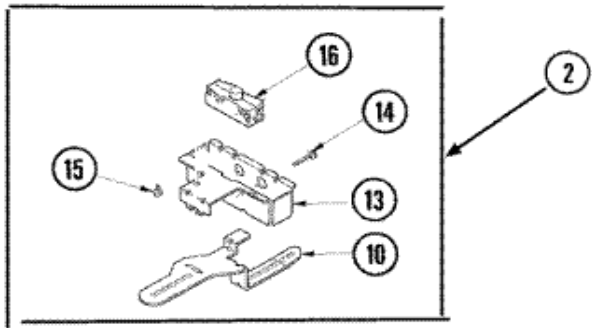

SAV515DAWW MANGUERAS

SAV515DAWW MANGUERAS

1	27001184	HOSE, MIXING VALVE TO TUB (S/P)
2	503661	SCREW, 10-16X.44 UNS (S/P)
3	36801	CLAMP, HOSE (S/P)
4	22001900	PREVENTOR, BACKFLOW (S/P)
5	501086	SCREW, 8B-18X3/8 SLT (S/P)
6	27001062	TWISTED PAIR ASSY (WIRE) (S/P)
6	40107001	VALVE, MIXING-E2
7	40098801	PLATE, MIXING VALUE (S/P)
8	20290	WASHER, 19/32 IDX1.031 (S/P)
9	89503	HOSE, 4` INLET
9	21001466	HOSE, INLET (S/P)
10	22002960	WASHER, FILTER (S/P)
11	40053901	HOSE, DRAIN
12	22003814	RETAINER, DRAIN HOSE (S/P)
13	40008101	ADAPTER, STANDPIPE (S/P)
14	8539404	STRAP, STANDPIPE BEAD (S/P)
15	40058501	RELIEF, STRAIN DRAIN (S/P)
16	36014	CLIP, RETAINER-HOSE (S/P)
17	36801	CLAMP, HOSE (S/P)
18	40094201	HOSE, TUB TO PUMP (S/P)
19	40044901	STAND, HOSE (S/P)

SAV515DAWW MOTOR

SAV515DAWW MOTOR

1	40112301	SHIELD, MOTOR (S/P)
2	40046701	SCREW, No.10X7/16 ID HX (S/P)
3	27001215	2 SPEED MOTOR
4	40053701	POST, ISOLATOR (S/P)
5	40053801	MOUNT, MOTOR UPPER (S/P)
6	40038901	SCREW, 1/4-20 (S/P)
6	40045001	IDLER PULLEY ASSEMBLY
6	27001225	NUT, JAM MID LOCK 1/4-20 (S/P)
7	40015502R	DESCONTINUADO
8	40054301	MOUNT, MOTOR LOWER (S/P)
9	40095101	LOCKNUT, 10-32 (S/P)
10	40061401	SPRING, IDLER LEVER
11	23748	RING, RETAINING (S/P)
12	27001028	IDLER LEVER ASSEMBLY
13	40063701	SCREW, 10-16X1.75 (S/P)
14	27001233	PUMP ASSEMBLY
15	27001006	BELT, SPIN & AGITATOR
16	52549	WASHER, 501 ID X3/4 ODX (S/P)

SAV515DAWW CUBIERTA

SAV515DAWW CUBIERTA

1	27001116	LID (WHT) (S/P)
2	40034901P	LID SWITCH ASSEMBLY (S/P)
3	501086	SCREW, 8B-18X3/8 SLT (S/P)
4	40038001	BUMPER (S/P)
5	40039201	SCREW, 6-32X.340 FLAT (S/P)
6	40008201	BUSHING, HINGE (S/P)
7	40094002	HINGE, LID LEFT STOP (S/P)
8	40094101	HINGE, LID RIGHT PASS (S/P)
9	27001117	DISPENSER, BLEACH (S/P)
10	40009701	ARM, LID SWITCH
11	27001182	PANEL, TOP (WHT) (S/P)
12	40102101	CAP, HINGE (S/P)
13	40009801	HOLDER, LID SWITCH
14	40040701	SCREW, TAPPING No.6B-20 (S/P)
15	501086	SCREW, 8B-18X3/8 SLT (S/P)
16	27001095	SWITCH, SPST