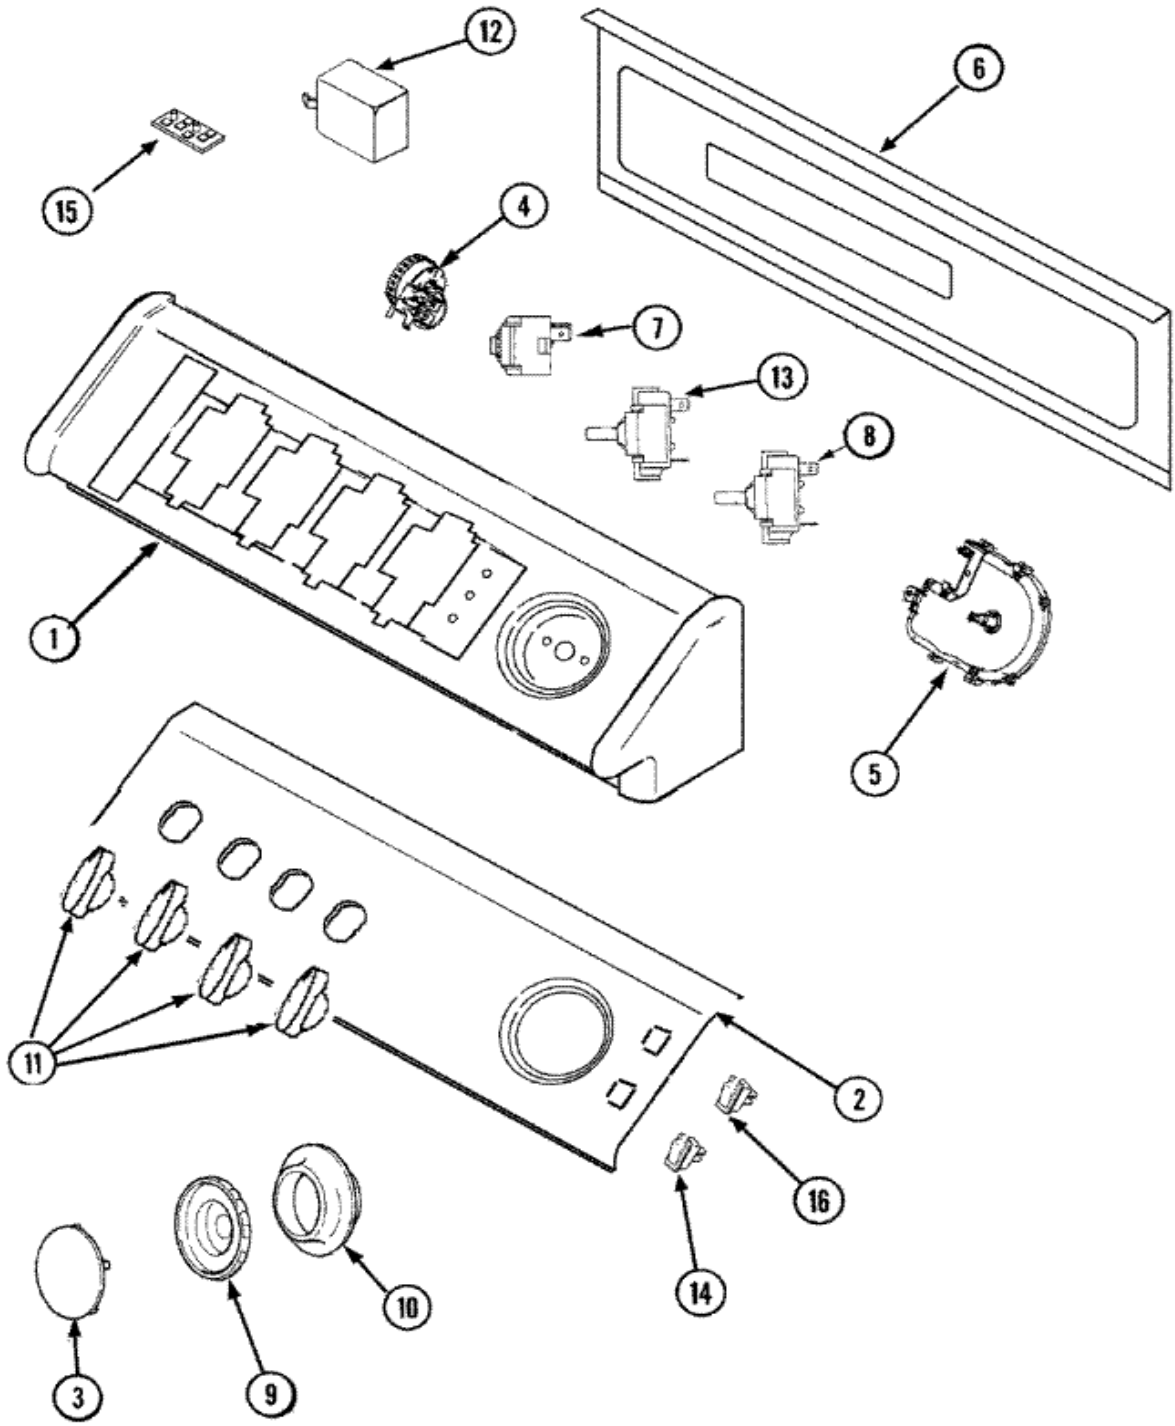

SAV515DAWW TABLERO

SAV515DAWW TABLERO

1	27001110	CONSOLE (WHT) (S/P)
2	27001050	FACIA GROUND WIRE ASSEMBLY (S/P)
2	27001125	FACIA (S/P)
3	27001112	CAP, TIMER KNOB (S/P)
4	27001203	SWITCH, PRESSURE (S/P)
4	27001047	SWITCH, PRESSURE (S/P)
5	27001113	TIMER (S/P)
5	33001855	SCREW (HEX HEAD) (S/P)
6	27001051	BACK PANEL, HOOD/CONSOLE (S/P)
7	27001103	SWITCH, ROTARY (2 POS) (S/P)
8	27001114	SWITCH, ROTARY (4 POS) (S/P)
9	27001090	KNOB, TIMER (BLUE-GRAY) (S/P)
10	22002997	PIN, LOCKING
10	27001092	SKIRT, TIMER KNOB (S/P)
11	27001126	KNOB, SELECTOR (S/P)
12	33001623	BUZZER, NON-ADJUSTABLE (S/P)
13	27001059	SWITCH, TEMPERATURE (6 POS) (S/P)
14	22003981	SWITCH, MOMENTARY ROCKER (WHT) (S/P)
15	40131001	BOARD, ATC 3 POINT (S/P)
16	22003977	SWITCH, ROCKER (WHT)

SAV515DAWW MANGUERAS

SAV515DAWW MANGUERAS

1	27001184	HOSE, MIXING VALVE TO TUB (S/P)
2	503661	SCREW, 10-16X.44 UNS (S/P)
3	36801	CLAMP, HOSE (S/P)
4	22001900	PREVENTOR, BACKFLOW (S/P)
5	501086	SCREW, 8B-18X3/8 SLT (S/P)
6	27001062	TWISTED PAIR ASSY (WIRE) (S/P)
6	40107001	VALVE, MIXING-E2
7	40098801	PLATE, MIXING VALUE (S/P)
8	20290	WASHER, 19/32 IDX1.031 (S/P)
9	89503	HOSE, 4` INLET
9	21001466	HOSE, INLET (S/P)
10	22002960	WASHER, FILTER (S/P)
11	40053901	HOSE, DRAIN
12	22003814	RETAINER, DRAIN HOSE (S/P)
13	40008101	ADAPTER, STANDPIPE (S/P)
14	8539404	STRAP, STANDPIPE BEAD (S/P)
15	40058501	RELIEF, STRAIN DRAIN (S/P)
16	36014	CLIP, RETAINER-HOSE (S/P)
17	36801	CLAMP, HOSE (S/P)
18	40094201	HOSE, TUB TO PUMP (S/P)
19	40044901	STAND, HOSE (S/P)