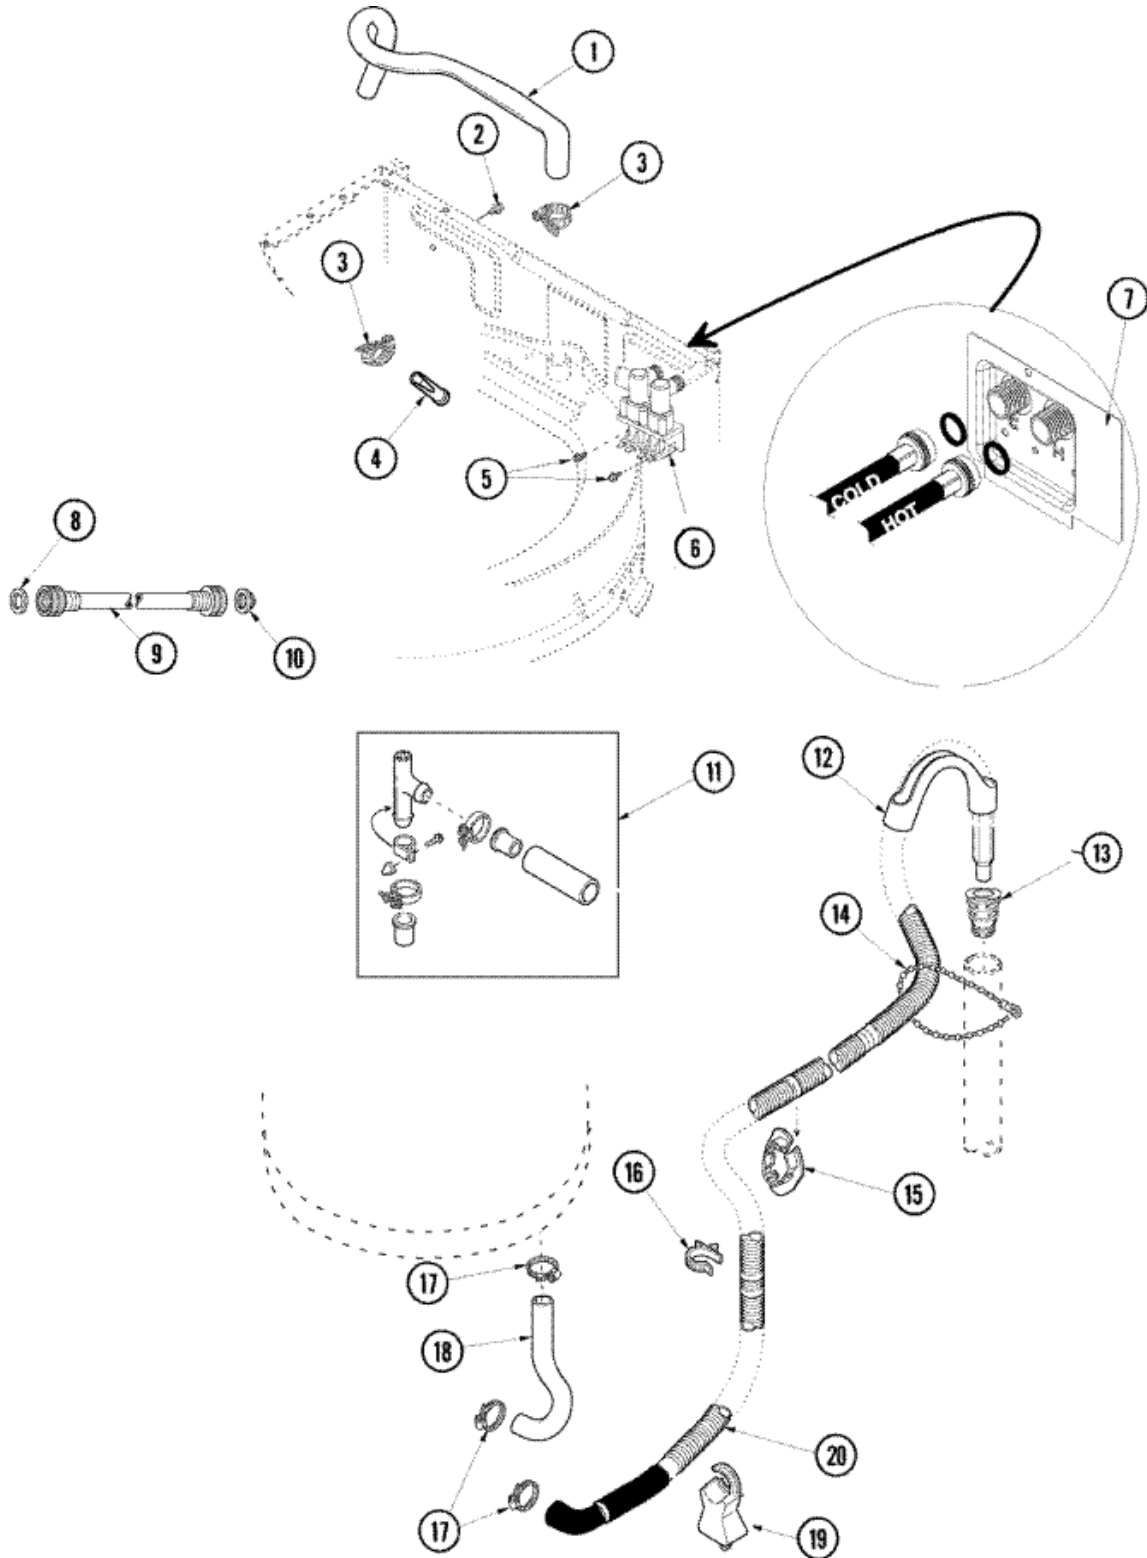

SAV5401AWW TABLERO

SAV5401AWW TABLERO

1	27001110	CONSOLE (WHT) (S/P)
2	27001050	FACIA GROUND WIRE ASSEMBLY (S/P)
2	27001049	GRAPHIC CONTROL PANEL, FACIA (S/P)
3	22001825	TEMPERATURE SWITCH – ROTARY (S/P)
4	27001047	SWITCH, PRESSURE (S/P)
5	27001060	MALLORY TIMER, WASHER (S/P)
5	33001855	SCREW (HEX HEAD) (S/P)
6	27001051	BACK PANEL, HOOD/CONSOLE (S/P)
7	22001794	SWITCH, ROTARY (2 POS) (S/P)
8	22002578	SWITCH, SPEED (ROTARY) (S/P)
9	22002996	KNOB, TIMER (GRY)
10	22002995	SKIRT, TIMER KNOB (WHT)
10	22002997	PIN, LOCKING
11	22003913	KNOB, SELECTOR (WHT) (S/P)
12	22001664	TIMER KNOB INSERT/CAP (WHT)
13	27001142	CORD, POWER (S/P)

Distribuidor Autorizado

SurteRápido.com

Venta de Refacciones
Electrodomesticas

SAV5401AWW MANGUERAS

SAV5401AWW MANGUERAS

1	27001184	HOSE, MIXING VALVE TO TUB (S/P)
2	503661	SCREW, 10-16X.44 UNS (S/P)
3	36801	CLAMP, HOSE (S/P)
4	22001900	PREVENTOR, BACKFLOW (S/P)
5	501086	SCREW, 8B-18X3/8 SLT (S/P)
6	R0131578	VALVE, MIXING E1 (S/P)
7	40098801	PLATE, MIXING VALUE (S/P)
8	20290	WASHER, 19/32 IDX1.031 (S/P)
9	89503	HOSE, 4` INLET
9	21001466	HOSE, INLET (S/P)
10	22002960	WASHER, FILTER (S/P)
11	562P3	SIPHON KIT
12	22003814	SLEEVE, DRAIN HOSE (S/P)
13	40008101	ADAPTER, STANDPIPE (S/P)
14	8539404	STRAP, STANDPIPE BEAD (S/P)
15	40058501	RELIEF, STRAIN DRAIN (S/P)
16	36014	CLIP, RETAINER-HOSE (S/P)
17	36801	CLAMP, HOSE (S/P)
18	40094201	HOSE, TUB TO PUMP (S/P)
19	40044901	STAND, HOSE (S/P)
20	40053901	HOSE, DRAIN