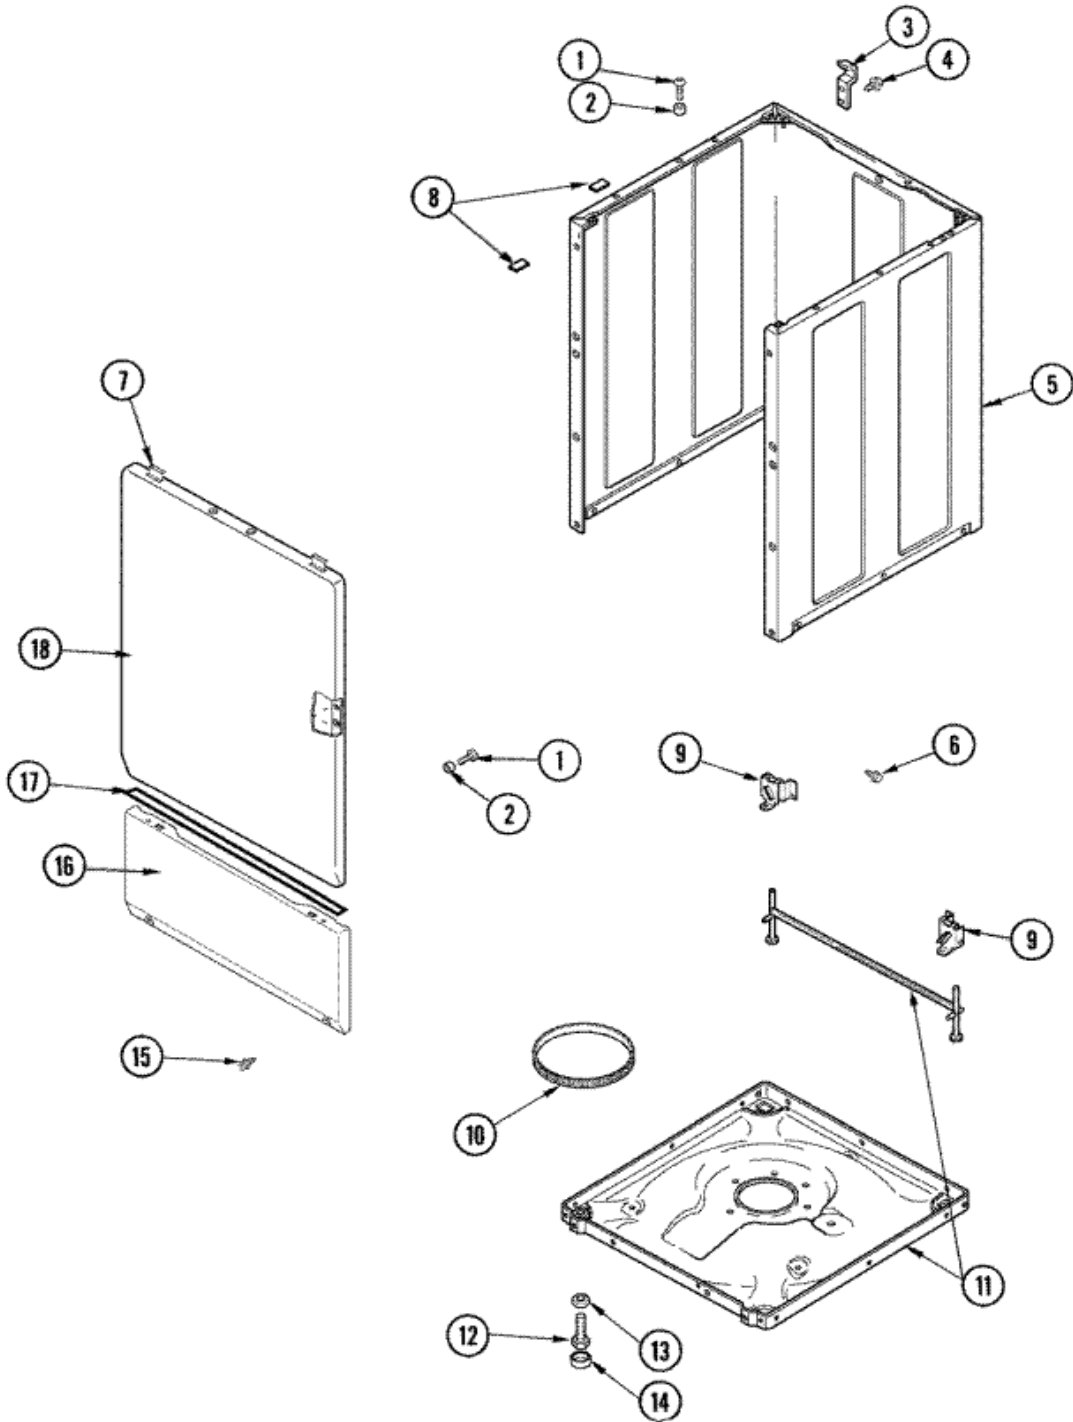

SAV5401AWW GABINETE

SAV5401AWW GABINETE

1	32671	SCREW, TAPPING (S/P)
2	505187	LOCATOR, PANEL (S/P)
3	500003	HINGE, TOP (S/P)
4	40064801	SCREW, 10B-16X1/4 (S/P)
5	37001284	CABINET, DRYER & WASHER (WHT) (S/P)
6	40038201	SCREW, 12BX1/2No.10 HX (S/P)
7	501086	SCREW, 8B-18X3/8 SLT (S/P)
7	40034202	CLIP, SPRING (BOTTOM) (S/P)
7	22001650	CLIP, SPRING
8	Y56128	PAD, BUMPER (S/P)
9	40031501	BRACKET, SELF LEVELING (S/P)
10	40037401	RING, FRICTION
11	40031201P	ASSY, BASE & LEVEL DOME (S/P)
12	40039001	LEG, LEVELING
13	40038101	NUT, LEG (S/P)
14	40016001	FOOT, RUBBER
15	40034101	SCREW, No.12BX1/2 (S/P)
16	40045301WP	PANEL, ACCESS (WHT) (S/P)
17	40083101	TAPE, FOAM (S/P)
18	40035401WP	PANEL, FRONT (WHT) (S/P)

SAV5401AWW TABLERO

SAV5401AWW TABLERO

1	27001110	CONSOLE (WHT) (S/P)
2	27001050	FACIA GROUND WIRE ASSEMBLY (S/P)
2	27001049	GRAPHIC CONTROL PANEL, FACIA (S/P)
3	22001825	TEMPERATURE SWITCH – ROTARY (S/P)
4	27001047	SWITCH, PRESSURE (S/P)
5	27001060	MALLORY TIMER, WASHER (S/P)
5	33001855	SCREW (HEX HEAD) (S/P)
6	27001051	BACK PANEL, HOOD/CONSOLE (S/P)
7	22001794	SWITCH, ROTARY (2 POS) (S/P)
8	22002578	SWITCH, SPEED (ROTARY) (S/P)
9	22002996	KNOB, TIMER (GRY)
10	22002995	SKIRT, TIMER KNOB (WHT)
10	22002997	PIN, LOCKING
11	22003913	KNOB, SELECTOR (WHT) (S/P)
12	22001664	TIMER KNOB INSERT/CAP (WHT)
13	27001142	CORD, POWER (S/P)