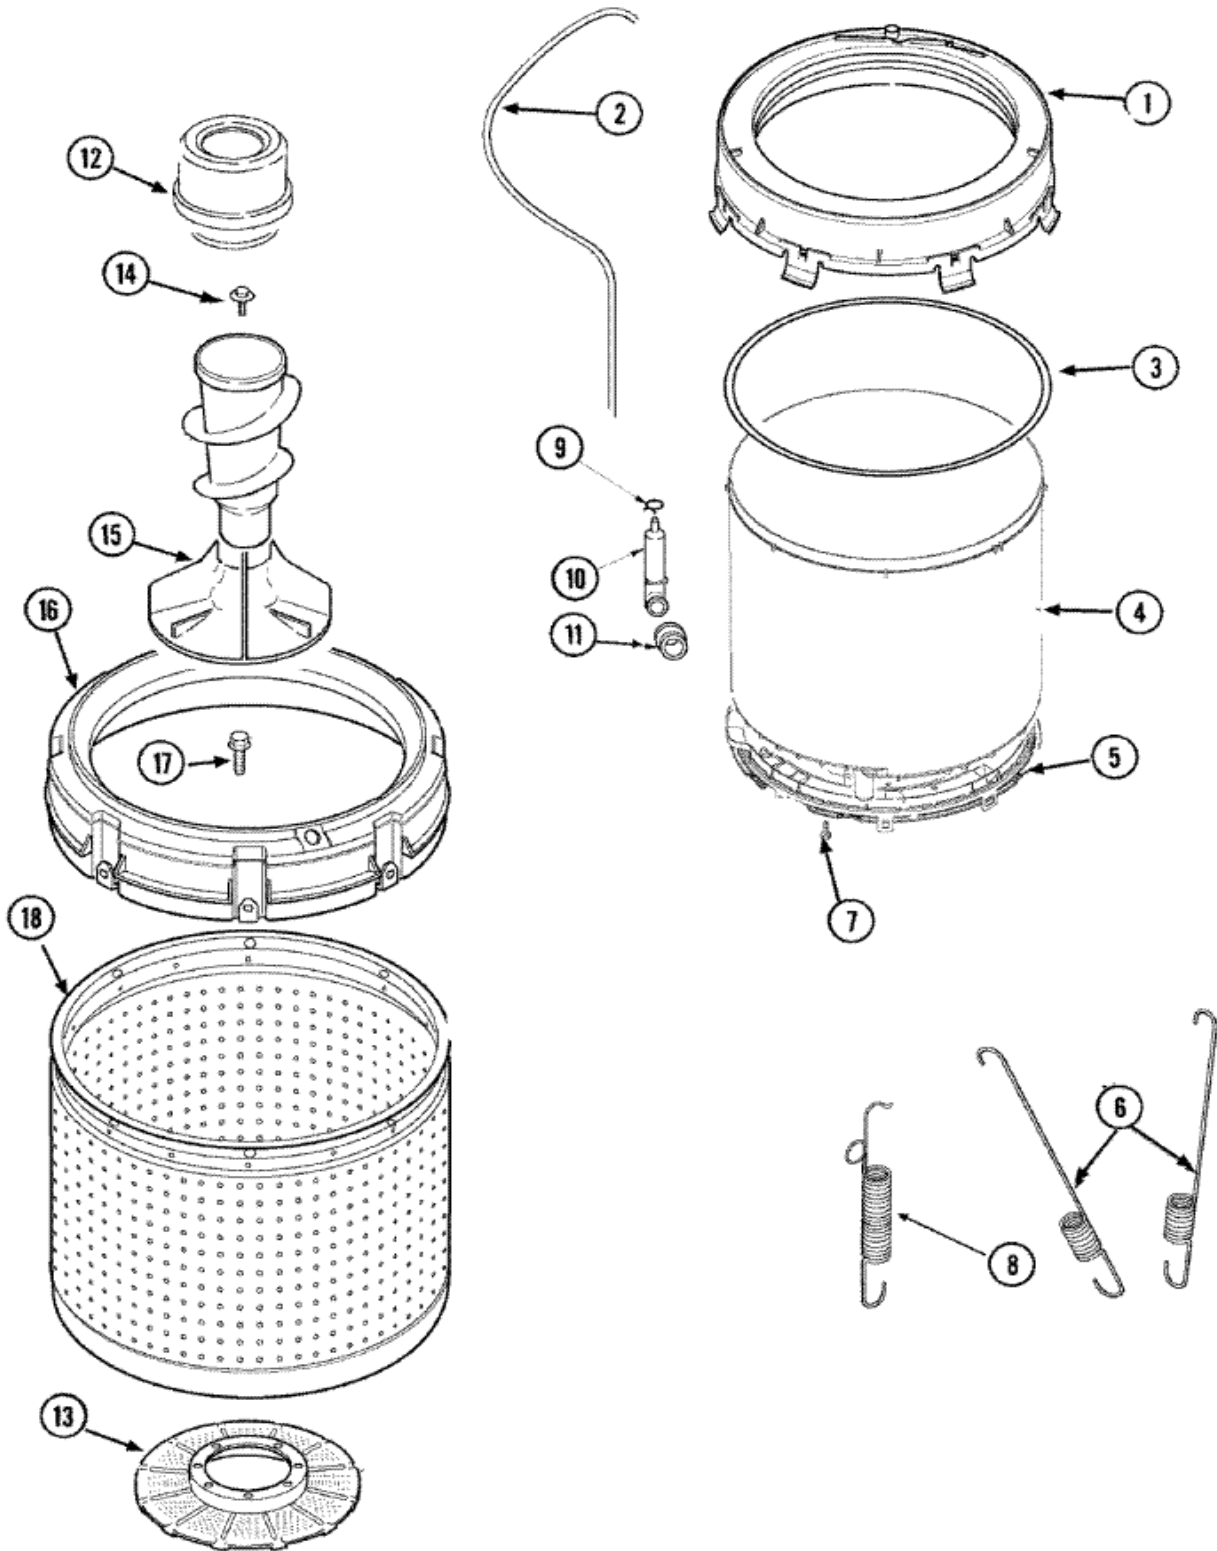

SAV5401AWW CUBIERTA

SAV5401AWW CUBIERTA

1	27001116	LID (WHT W/INSTRUCTION) (S/P)
2	40034901P	LID SWITCH ASSEMBLY (S/P)
3	501086	SCREW, 8B-18X3/8 SLT (S/P)
4	40038001	BUMPER (S/P)
5	40039201	SCREW, 6-32X.340 FLAT (S/P)
6	40008201	BUSHING, HINGE (S/P)
7	40094002	HINGE, LID LEFT STOP (S/P)
8	40094101	HINGE, LID RIGHT PASS (S/P)
9	40093901	DISPENSER, BLEACH (S/P)
10	40063901	CLIP, HOLD DOWN (S/P)
11	27001182	PANEL, TOP (WHT) (S/P)
12	40102101	CAP, HINGE (S/P)
13	503661	SCREW, 10-16X.44 UNS (S/P)
14	22001650	CLIP, SPRING
15	501086	SCREW, 8B-18X3/8 SLT (S/P)
16	27001095	SWITCH, SPST
17	40040701	SCREW, TAPPING No.6B-20 (S/P)
18	40009801	HOLDER, LID SWITCH
19	40009701	ARM, LID SWITCH

SAV5401AWW TRANSMISION

SAV5401AWW TRANSMISION

1	27001039	TRANSMISSION ASM (710 RPM) (S/P)
2	12002013	ASSEMBLY, MILK STOOL & BEARING
3	R9900474	BRAKE ASSEMBLY
4	26594P	GREASE, SILICONE - 2OZ TUBE (S/P)
4	R0000014	KIT, BRAKE PAD
5	40065701	WASHER, 2 ODX.63 ID
6	40063201	WASHER, FLAT
7	40047102	PULLEY, SPIN/AGIT (710 RPM)
8	40041501	WASHER
9	40063401	SCREW, 1/4-20X5/8 HEX
10	40047402	HELIX, PLASTIC
11	25-7941	``O`` RING
12	21001533	SEAL NUT ASSEMBLY
13	2204512	TRIPLE LIP SEAL/BEARING KIT
14	40004001	BEARING, MAIN
15	287843	SEAL, TRANSMISSION HOUSING(LIP)

SAV5401AWW TINA

SAV5401AWW TINA

1	27001195	TUB COVER ASSY W` GASKET (S/P)
2	21001748	TUBING, PVC 28`` (S/P)
3	40076601	GASKET, TUB COVER (S/P)
4	40111001P	TUB, PLASTIC OUTER (S/P)
5	27001067	BOTTOM, OUTER TUB (S/P)
6	27001026	SPRING, TALL TUB (S/P)
7	40064301	SCREW, 1/4-15X3/4 HEX (S/P)
8	27001025	SPRING, COUNTERWEIGHT (S/P)
9	27001024	CLAMP, HOSE (S/P)
10	40008501	ASSEMBLY, PRESSURE BULB
11	40037801	GROMMET
12	21001905	DISPENSER, FABRIC (ONE PIECE)
13	40008001	FILTER, LINT (S/P)
14	40065102	SCREW, SHOULDER 1/4 (S/P)
15	22004042	AGITATOR/AUGER ASSY (AS PK)
16	27001052	BALANCE RING (S/P)
17	40063301	SCREW, 5/16-18X7/8 HX (S/P)
18	40000801	ASSEMBLY, WASH TUB S.S (S/P)