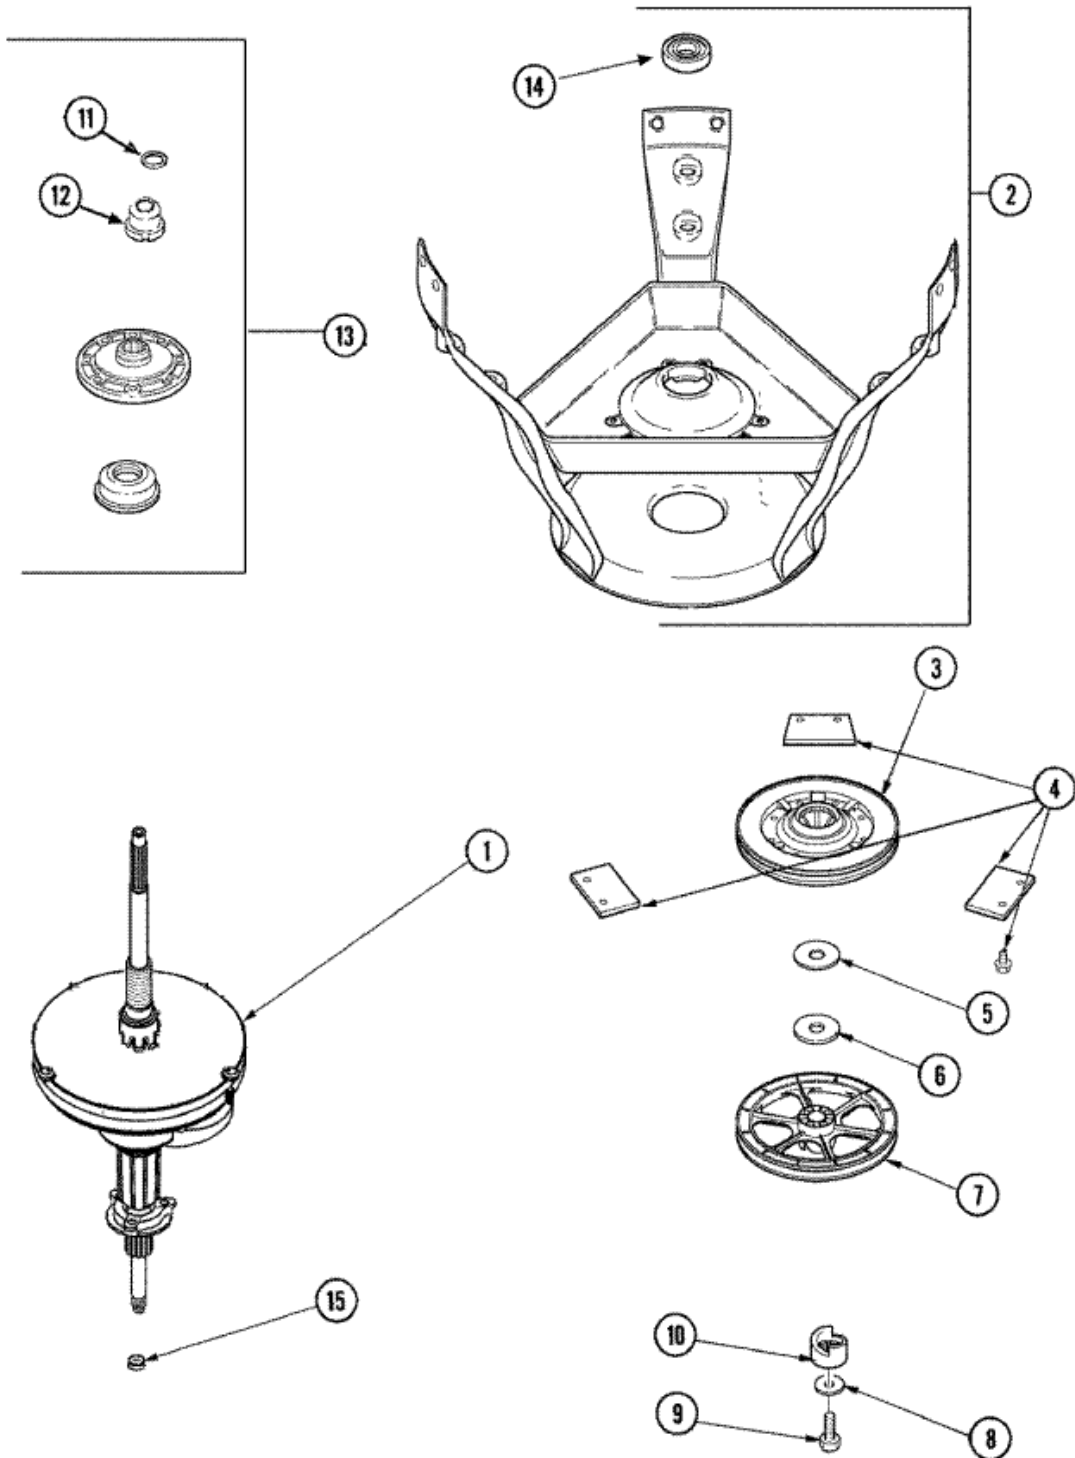

SAV5401AWW CUBIERTA

SAV5401AWW CUBIERTA

1	27001116	LID (WHT W/INSTRUCTION) (S/P)
2	40034901P	LID SWITCH ASSEMBLY (S/P)
3	501086	SCREW, 8B-18X3/8 SLT (S/P)
4	40038001	BUMPER (S/P)
5	40039201	SCREW, 6-32X.340 FLAT (S/P)
6	40008201	BUSHING, HINGE (S/P)
7	40094002	HINGE, LID LEFT STOP (S/P)
8	40094101	HINGE, LID RIGHT PASS (S/P)
9	40093901	DISPENSER, BLEACH (S/P)
10	40063901	CLIP, HOLD DOWN (S/P)
11	27001182	PANEL, TOP (WHT) (S/P)
12	40102101	CAP, HINGE (S/P)
13	503661	SCREW, 10-16X.44 UNS (S/P)
14	22001650	CLIP, SPRING
15	501086	SCREW, 8B-18X3/8 SLT (S/P)
16	27001095	SWITCH, SPST
17	40040701	SCREW, TAPPING No.6B-20 (S/P)
18	40009801	HOLDER, LID SWITCH
19	40009701	ARM, LID SWITCH

SAV5401AWW TRANSMISION

SAV5401AWW TRANSMISION

1	27001039	TRANSMISSION ASM (710 RPM) (S/P)
2	12002013	ASSEMBLY, MILK STOOL & BEARING
3	R9900474	BRAKE ASSEMBLY
4	26594P	GREASE, SILICONE - 2OZ TUBE (S/P)
4	R0000014	KIT, BRAKE PAD
5	40065701	WASHER, 2 ODX.63 ID
6	40063201	WASHER, FLAT
7	40047102	PULLEY, SPIN/AGIT (710 RPM)
8	40041501	WASHER
9	40063401	SCREW, 1/4-20X5/8 HEX
10	40047402	HELIX, PLASTIC
11	25-7941	``O`` RING
12	21001533	SEAL NUT ASSEMBLY
13	2204512	TRIPLE LIP SEAL/BEARING KIT
14	40004001	BEARING, MAIN
15	287843	SEAL, TRANSMISSION HOUSING(LIP)

SAV5401AWW TINA

SAV5401AWW TINA

1	27001195	TUB COVER ASSY W` GASKET (S/P)
2	21001748	TUBING, PVC 28`` (S/P)
3	40076601	GASKET, TUB COVER (S/P)
4	40111001P	TUB, PLASTIC OUTER (S/P)
5	27001067	BOTTOM, OUTER TUB (S/P)
6	27001026	SPRING, TALL TUB (S/P)
7	40064301	SCREW, 1/4-15X3/4 HEX (S/P)
8	27001025	SPRING, COUNTERWEIGHT (S/P)
9	27001024	CLAMP, HOSE (S/P)
10	40008501	ASSEMBLY, PRESSURE BULB
11	40037801	GROMMET
12	21001905	DISPENSER, FABRIC (ONE PIECE)
13	40008001	FILTER, LINT (S/P)
14	40065102	SCREW, SHOULDER 1/4 (S/P)
15	22004042	AGITATOR/AUGER ASSY (AS PK)
16	27001052	BALANCE RING (S/P)
17	40063301	SCREW, 5/16-18X7/8 HX (S/P)
18	40000801	ASSEMBLY, WASH TUB S.S (S/P)