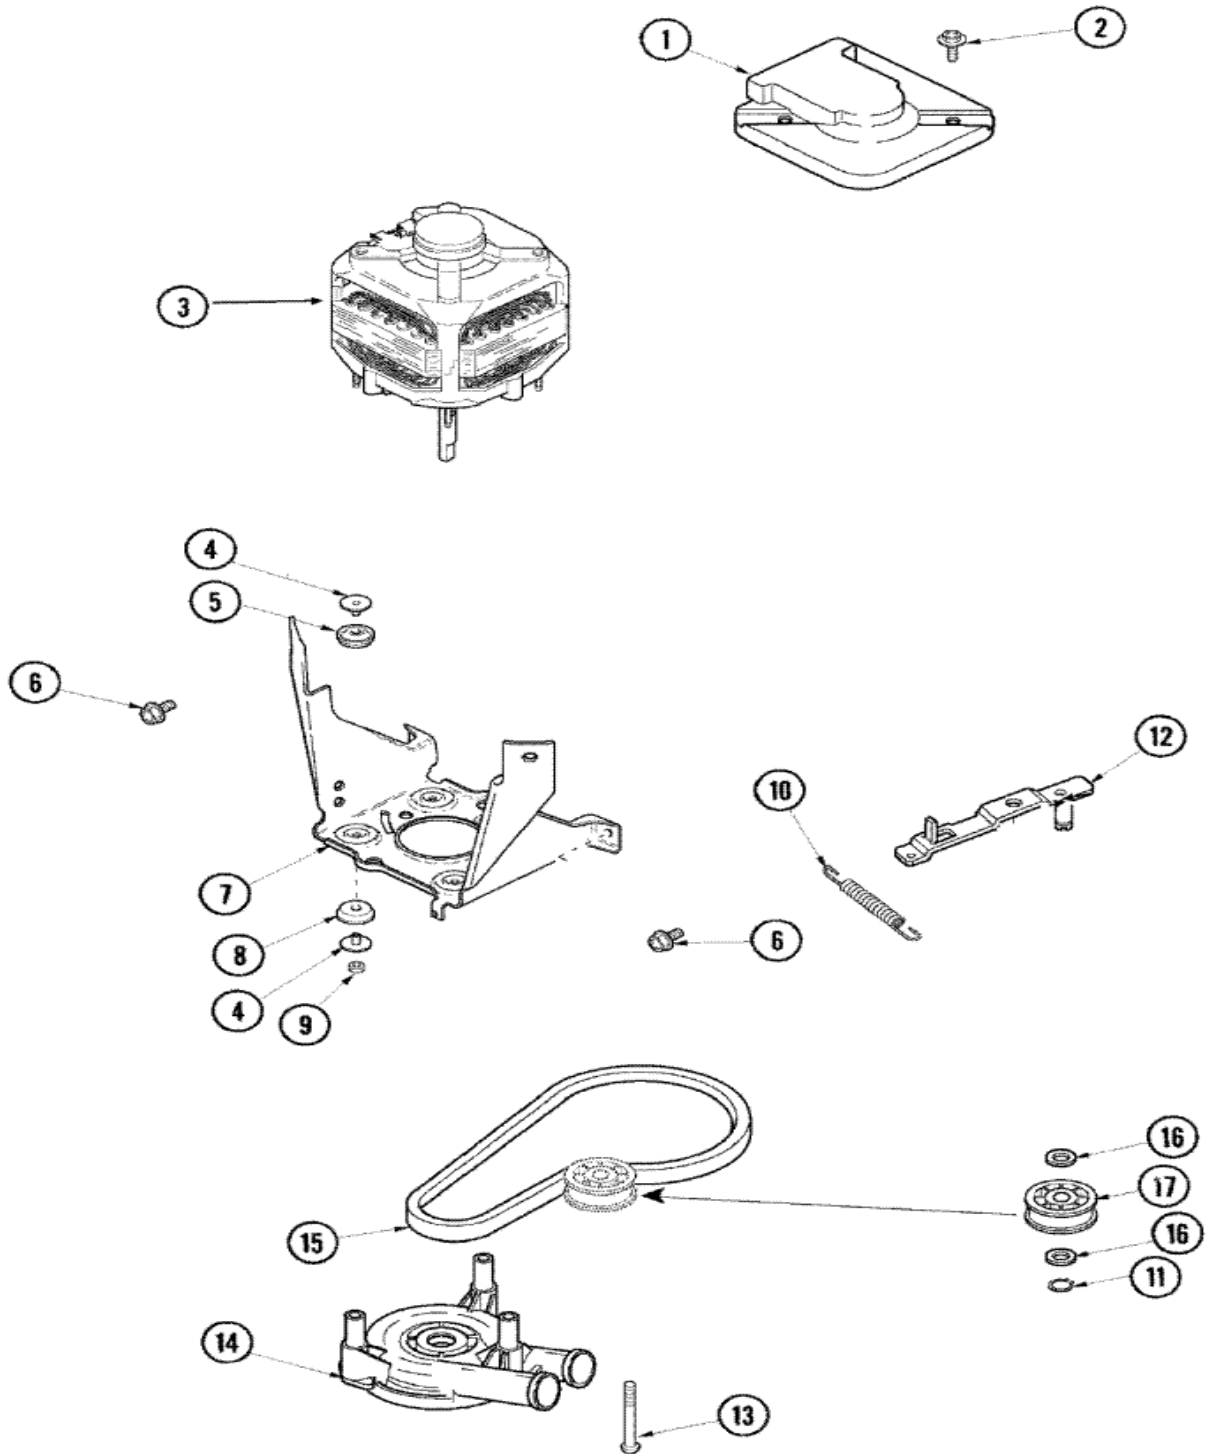

SAV5401AWW MOTOR