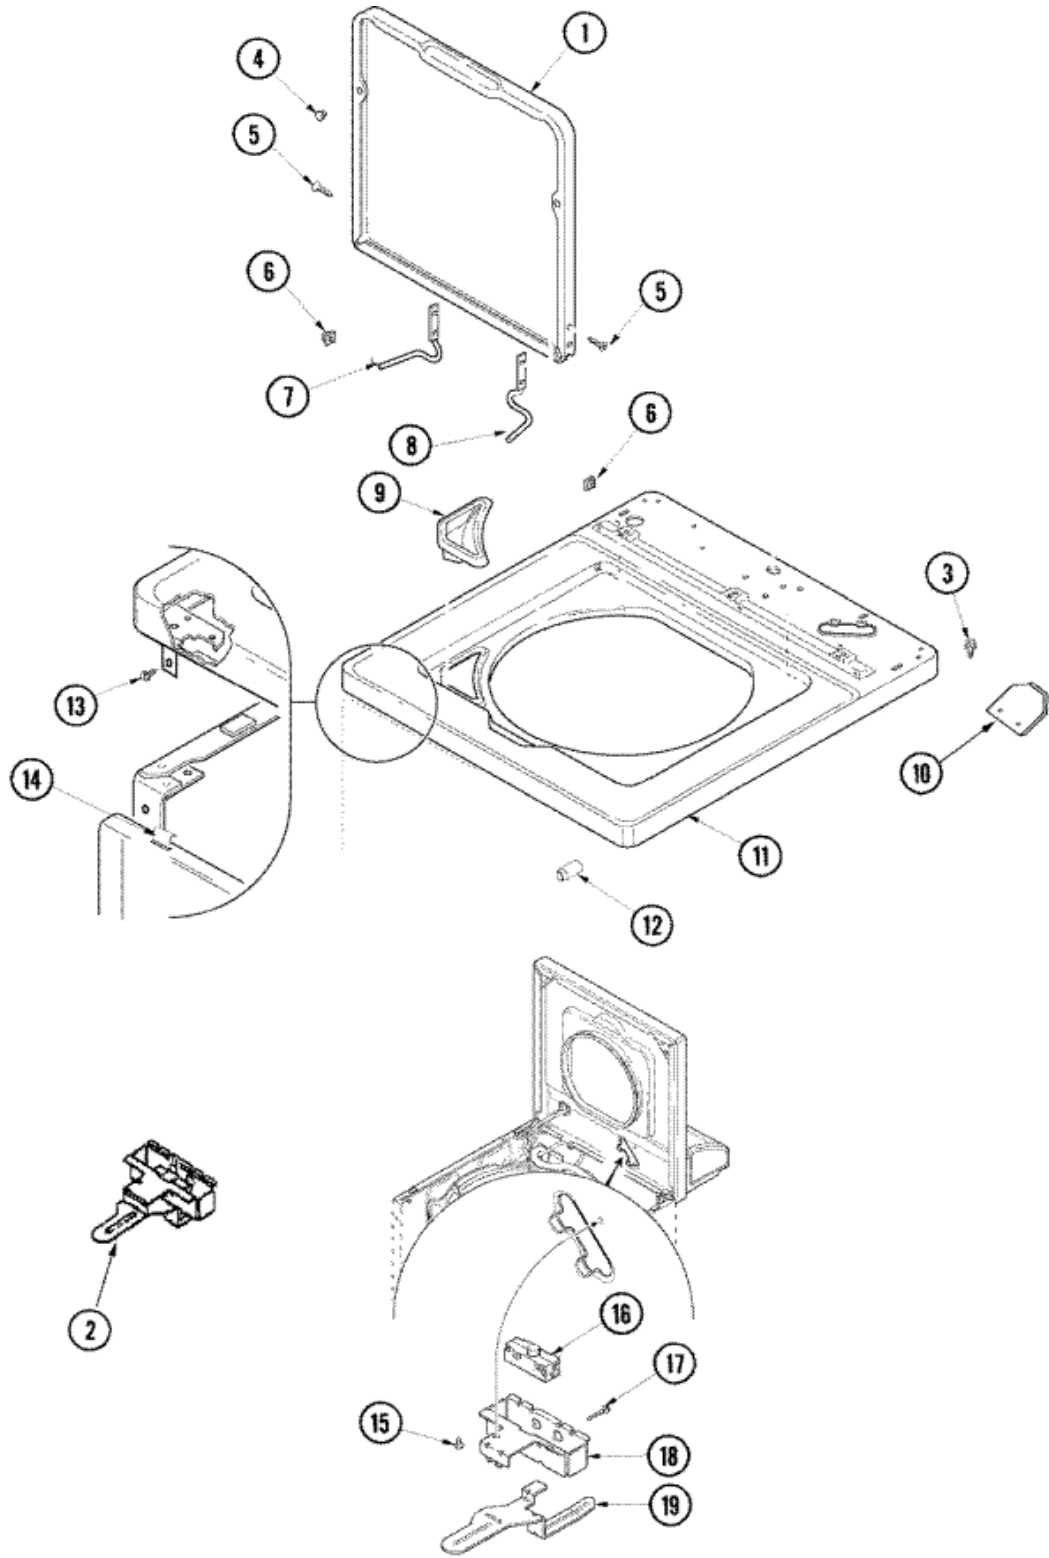

SAV5401AWW MOTOR

SAV5401AWW MOTOR

1	40112301	SHIELD, MOTOR (S/P)
2	40046701	SCREW, No.10X7/16 ID HX (S/P)
3	27001215	2 SPEED MOTOR
4	40053701	POST, ISOLATOR (S/P)
5	40053801	MOUNT, MOTOR UPPER (S/P)
6	40105601	SCREW, 5/6-18 X 1/2 (S/P)
7	40015502R	DESCONTINUADO
8	40054301	MOUNT, MOTOR LOWER (S/P)
9	40095101	LOCKNUT, 10-32 (S/P)
10	40061401	SPRING, IDLER LEVER
11	23748	RING, RETAINING (S/P)
12	27001028	IDLER LEVER ASSEMBLY
13	40063701	SCREW, 10-16X1.75 (S/P)
14	27001233	ASSEMBLY, PUMP COMPLETE
14	27001024	CLAMP, HOSE (S/P)
15	27001006	BELT, SPIN & AGITATOR
16	52549	WASHER, 501 ID X3/4 ODX (S/P)
17	27001225	NUT, JAM MID LOCK 1/4-20 (S/P)
17	40038901	SCREW, 1/4-20 (S/P)
17	40045001	IDLER PULLEY ASSEMBLY

SAV5401AWW CUBIERTA

SAV5401AWW CUBIERTA

1	27001116	LID (WHT W/INSTRUCTION) (S/P)
2	40034901P	LID SWITCH ASSEMBLY (S/P)
3	501086	SCREW, 8B-18X3/8 SLT (S/P)
4	40038001	BUMPER (S/P)
5	40039201	SCREW, 6-32X.340 FLAT (S/P)
6	40008201	BUSHING, HINGE (S/P)
7	40094002	HINGE, LID LEFT STOP (S/P)
8	40094101	HINGE, LID RIGHT PASS (S/P)
9	40093901	DISPENSER, BLEACH (S/P)
10	40063901	CLIP, HOLD DOWN (S/P)
11	27001182	PANEL, TOP (WHT) (S/P)
12	40102101	CAP, HINGE (S/P)
13	503661	SCREW, 10-16X.44 UNS (S/P)
14	22001650	CLIP, SPRING
15	501086	SCREW, 8B-18X3/8 SLT (S/P)
16	27001095	SWITCH, SPST
17	40040701	SCREW, TAPPING No.6B-20 (S/P)
18	40009801	HOLDER, LID SWITCH
19	40009701	ARM, LID SWITCH