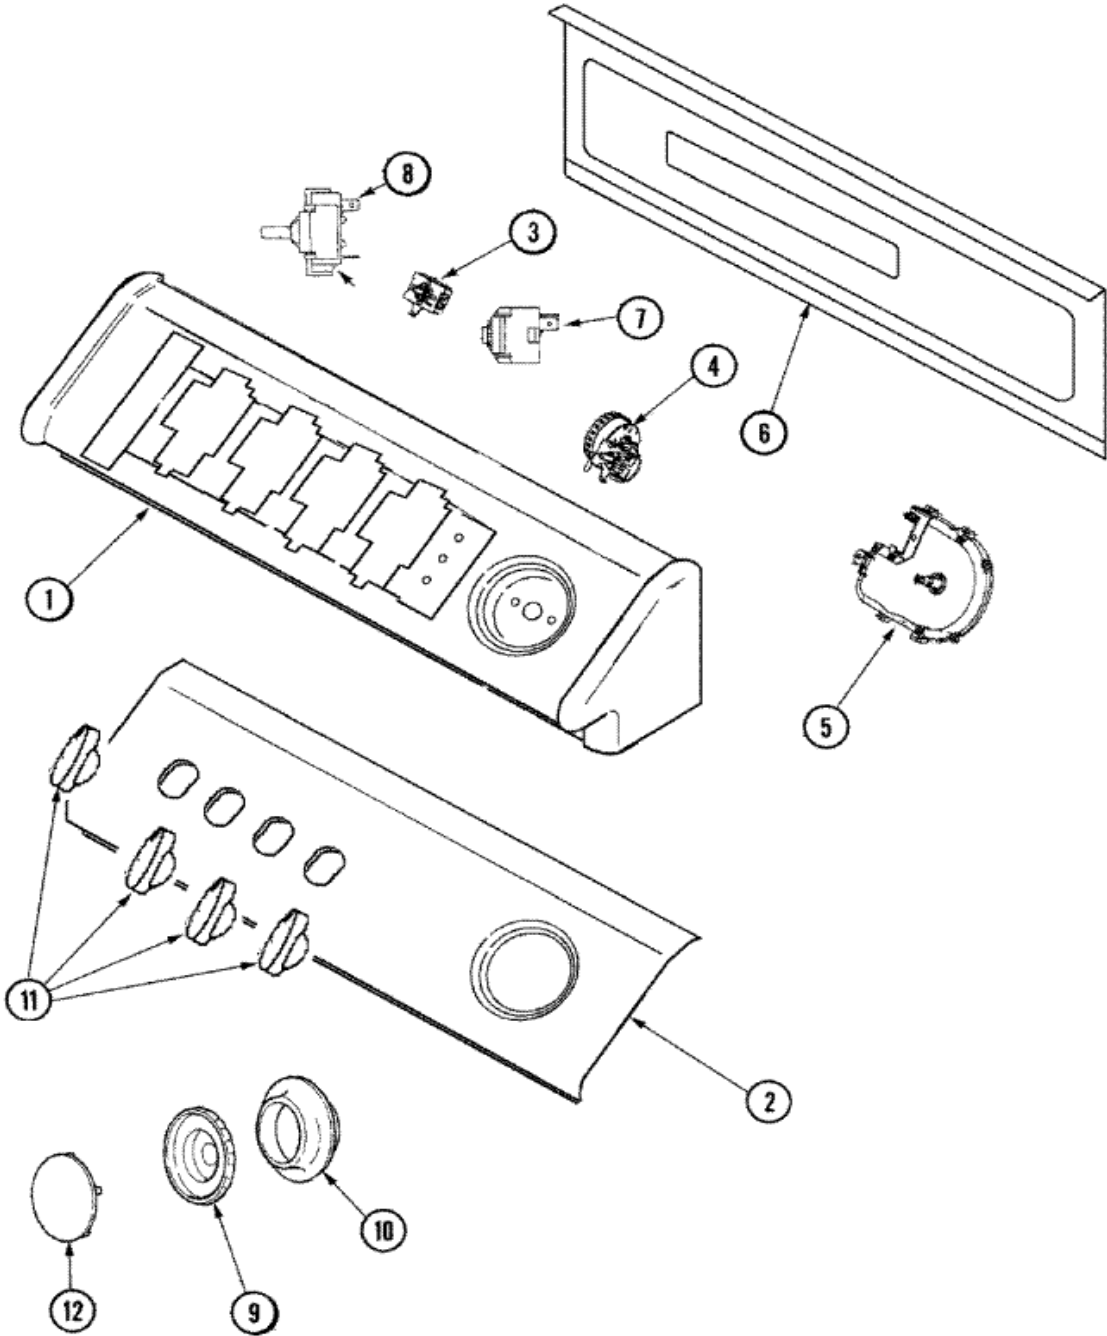

SAV5401AWW GABINETE

SAV5401AWW GABINETE

1	32671	SCREW, TAPPING (S/P)
2	505187	LOCATOR, PANEL (S/P)
3	500003	HINGE, TOP (S/P)
4	40064801	SCREW, 10B-16X1/4 (S/P)
5	37001284	CABINET, DRYER & WASHER (WHT) (S/P)
6	40038201	SCREW, 12BX1/2No.10 HX (S/P)
7	501086	SCREW, 8B-18X3/8 SLT (S/P)
7	40034202	CLIP, SPRING (BOTTOM) (S/P)
7	22001650	CLIP, SPRING
8	Y56128	PAD, BUMPER (S/P)
9	40031501	BRACKET, SELF LEVELING (S/P)
10	40037401	RING, FRICTION
11	40031201P	ASSY, BASE & LEVEL DOME (S/P)
12	40039001	LEG, LEVELING
13	40038101	NUT, LEG (S/P)
14	40016001	FOOT, RUBBER
15	40034101	SCREW, No.12BX1/2 (S/P)
16	40045301WP	PANEL, ACCESS (WHT) (S/P)
17	40083101	TAPE, FOAM (S/P)
18	40035401WP	PANEL, FRONT (WHT) (S/P)

SAV5401AWW TABLERO

SAV5401AWW TABLERO

1	27001110	CONSOLE (WHT) (S/P)
2	27001050	FACIA GROUND WIRE ASSEMBLY (S/P)
2	27001049	GRAPHIC CONTROL PANEL, FACIA (S/P)
3	22001825	TEMPERATURE SWITCH – ROTARY (S/P)
4	27001047	SWITCH, PRESSURE (S/P)
5	27001060	MALLORY TIMER, WASHER (S/P)
5	33001855	SCREW (HEX HEAD) (S/P)
6	27001051	BACK PANEL, HOOD/CONSOLE (S/P)
7	22001794	SWITCH, ROTARY (2 POS) (S/P)
8	22002578	SWITCH, SPEED (ROTARY) (S/P)
9	22002996	KNOB, TIMER (GRY)
10	22002995	SKIRT, TIMER KNOB (WHT)
10	22002997	PIN, LOCKING
11	22003913	KNOB, SELECTOR (WHT) (S/P)
12	22001664	TIMER KNOB INSERT/CAP (WHT)
13	27001142	CORD, POWER (S/P)