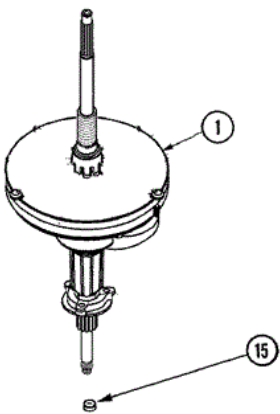

SAV571EEWW CUBIERTA

SAV571EEWW CUBIERTA

1	27001082	10	LID (WHT W/INSTRUCTION)
2	40034901	10	LID SWITCH ASSEMBLY
3	501086	10	SCREW, 8B-18X3/8 SLT
4	40038001	10	BUMPER
5	40039201	10	SCREW, 6-32X.340 FLAT
6	40008201	10	BUSHING, HINGE
7	40094002	10	HINGE, LID LEFT STOP
8	40094101	10	HINGE, LID RIGHT PASS
9	27001117	10	DISPENSER, BLEACH
10	40009701	10	ARM, LID SWITCH
11	27001182	10	TOP (WHT W/L BRACKETS)
12	40102101	10	CAP, HINGE
13	40009801	10	HOLDER, LID SWITCH
14	40040701	10	SCREW, TAPPING NO.6B-20
15	501086	10	SCREW, 8B-18X3/8 SLT
16	27001095	10	SWITCH, LID

SAV571EEWW TRANSMISION

SAV571EEWW TRANSMISION

1	27001039	10	TRANSMISSION ASM (710 RPM)
2	27001030	10	ASSEMBLY, MILK STOOL & BEARING
3	40003103	10	BRAKE ASSEMBLY
4	26594P	10	GREASE, SILICONE - 2OZ TUBE
4	R0000014	10	KIT, BRAKE PAD
5	40065701	10	WASHER, 2 ODX.63 ID
6	40063201	10	WASHER, FLAT
7	40047102	10	PULLEY, SPIN/AGIT (710 RPM)
8	40041501	10	WASHER
9	40063401	10	SCREW, 1/4-20X5/8 HEX
10	40047402	10	HELIX, PLASTIC
11	25-7941	10	``O`` RING
12	21001533	10	SEAL NUT ASSEMBLY
13	12002140	10	TRIPLE LIP SEAL/BEARING KIT
13	12002223	14	SEAL REPAIR KIT
13	40004201	14	MAIN BEARING ASSEMBLY
14	40004001	10	BEARING, MAIN
15	35-2010	10	SEAL, TRANSMISSION HOUSING(LIP)

SAV571EEWW TINAS

SAV571EEWW TINAS

1	27001195	10	COVER, OUTER TUB W GASKET
2	27001194	10	TUBING, PVC 26``
3	27001130	10	SEAL, TUB COVER
4	40111001P	10	TUB, PLASTIC OUTER
5	27001067	10	BOTTOM, OUTER TUB
6	27001026	10	SPRING, TALL TUB
7	40064301	10	SCREW, 1/4-15X3/4 HEX
8	Y2201244	10	SPRING, COUNTERWEIGHT
9	40000801	10	ASSEMBLY, WASH TUB S.S
10	40008501	10	ASSEMBLY, PRESSURE BULB
11	40037801	10	GROMMET
12	21001905	10	DISPENSER, FABRIC (ONE PIECE)
13	40008001	10	FILTER, LINT
14	25-8004	10	SCREW, AGITATOR RETENTION
15	22004042	10	AGITATOR/AUGER ASSY (AS PK)
16	27001052	10	BALANCE RING
17	40063301	10	SCREW, 5/16-18X7/8 HX