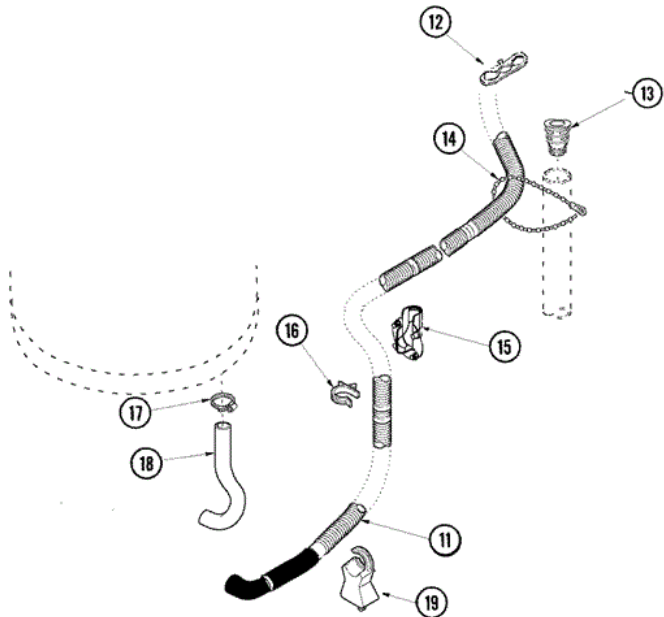

SAV571EEWW TABLERO

SAV571EEWW TABLERO

1	27001110	10	CONSOLE (WHT)
2	27001050	10	FACIA GROUND WIRE ASSEMBLY
2	27001219	10	FACIA
3	27001112	10	CAP, TIMER KNOB
4	27001127	10	SWITCH, PRESSURE
5	27001113	10	TIMER
5	33001855	10	SCREW (HEX HEAD)
6	27001051	10	BACK PANEL, HOOD/CONSOLE
7	27001103	10	SWITCH, ROTARY (2 POS)
8	27001114	10	SWITCH, ROTARY (4 POS)
9	27001090	10	KNOB, TIMER (BLUE-GRAY)
10	22002997	10	PIN, LOCKING
10	27001092	10	SKIRT, TIMER KNOB
11	27001115	10	KNOB, SELECTOR (SILVER)
12	33001623	10	BUZZER, NON-ADJUSTABLE
13	27001197	10	SWITCH, TEMPERATURE (4 POS)
13	501086	10	SCREW, 8B-18X3/8 SLT
14	22003977	10	SWITCH, ROCKER (WHT)
15	27001208	10	CONTROL, ATC BOARD

SAV571EEWW VALVULA

SAV571EEWW VALVULA

1	27001184	10	HOSE, MIXING VALVE TO TUB
2	503661	10	SCREW, 10-16X.44 UNS
3	Y2200954	10	CLAMP, SPRING HOSE
4	34500	10	PREVENTOR, BACKFLOW
5	501086	10	SCREW, 8B-18X3/8 SLT
6	40107001	10	VALVE, MIXING-E2
7	40098801	10	PLATE, MIXING VALUE
8	20290	10	WASHER, 19/32 IDX1.031
9	33-7891	10	HOSE, 4' INLET
9	35-0874	10	HOSE, INLET
10	22002960	10	STRAINER, WASHER INLET
11	12001585	10	DRAIN HOSE EXTENSION ACCESSORY
11	40053901	10	HOSE, DRAIN
12	22003814	10	RETAINER, DRAIN HOSE
13	40008101	10	ADAPTER, STANDPIPE
14	33489	10	STRAP, STANDPIPE BEAD
15	40058501	10	RELIEF, STRAIN DRAIN
16	36014	10	CLIP, RETAINER-HOSE
17	36801	10	CLAMP, HOSE
18	40094201	10	HOSE, TUB TO PUMP
19	40044901	10	STAND, HOSE

SAV571EEWW CUBIERTA

SAV571EEWW CUBIERTA

1	27001082	10	LID (WHT W/INSTRUCTION)
2	40034901	10	LID SWITCH ASSEMBLY
3	501086	10	SCREW, 8B-18X3/8 SLT
4	40038001	10	BUMPER
5	40039201	10	SCREW, 6-32X.340 FLAT
6	40008201	10	BUSHING, HINGE
7	40094002	10	HINGE, LID LEFT STOP
8	40094101	10	HINGE, LID RIGHT PASS
9	27001117	10	DISPENSER, BLEACH
10	40009701	10	ARM, LID SWITCH
11	27001182	10	TOP (WHT W/L BRACKETS)
12	40102101	10	CAP, HINGE
13	40009801	10	HOLDER, LID SWITCH
14	40040701	10	SCREW, TAPPING NO.6B-20
15	501086	10	SCREW, 8B-18X3/8 SLT
16	27001095	10	SWITCH, LID