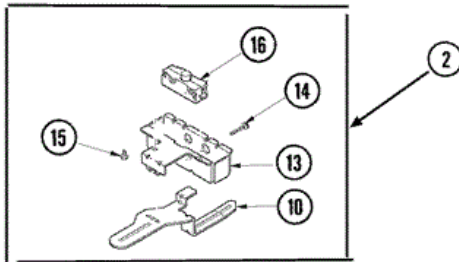

SAV571EEWW MOTOR

SAV571EEWW MOTOR

1	40112301	10	SHIELD, MOTOR
2	40046701	10	SCREW, No.10X7/16 ID HX
3	27001215	10	MOTOR W/PULLEY (2 SPEED)
4	40053701	10	POST, ISOLATOR
5	40053801	10	MOUNT, MOTOR UPPER
6	40045001	10	IDLER PULLEY ASSEMBLY
7	40015502	10	BRACKET, MOTOR MOUNT
8	40054301	10	MOUNT, MOTOR LOWER
9	40095101	10	LOCKNUT, 10-32
10	40061401	10	SPRING, IDLER LEVER
11	23748	10	RING, RETAINING
12	27001028	10	IDLER LEVER ASSEMBLY
12	27001225	10	NUT, JAM MID LOCK 1/4-20
12	40038901	10	SCREW, 1/4-20
13	40063701	10	SCREW, 10-16X1.75
14	27001036	10	PUMP ASSEMBLY
15	27001006	10	BELT, SPIN & AGITATOR
16	52549	10	WASHER, 501 ID X3/4 ODX
17	Y504082	10	WASHER, WAVE
18	40054701	10	WASHER
19	40038901	10	SCREW, 1/4-20

SAV571EEWW CUBIERTA

SAV571EEWW CUBIERTA

1	27001082	10	LID (WHT W/INSTRUCTION)
2	40034901	10	LID SWITCH ASSEMBLY
3	501086	10	SCREW, 8B-18X3/8 SLT
4	40038001	10	BUMPER
5	40039201	10	SCREW, 6-32X.340 FLAT
6	40008201	10	BUSHING, HINGE
7	40094002	10	HINGE, LID LEFT STOP
8	40094101	10	HINGE, LID RIGHT PASS
9	27001117	10	DISPENSER, BLEACH
10	40009701	10	ARM, LID SWITCH
11	27001182	10	TOP (WHT W/L BRACKETS)
12	40102101	10	CAP, HINGE
13	40009801	10	HOLDER, LID SWITCH
14	40040701	10	SCREW, TAPPING NO.6B-20
15	501086	10	SCREW, 8B-18X3/8 SLT
16	27001095	10	SWITCH, LID