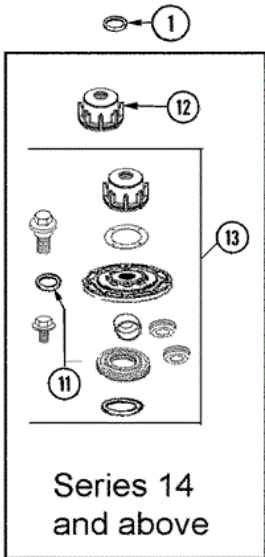

SAV571EEWW CUBIERTA

SAV571EEWW CUBIERTA

1	27001082	10	LID (WHT W/INSTRUCTION)
2	40034901	10	LID SWITCH ASSEMBLY
3	501086	10	SCREW, 8B-18X3/8 SLT
4	40038001	10	BUMPER
5	40039201	10	SCREW, 6-32X.340 FLAT
6	40008201	10	BUSHING, HINGE
7	40094002	10	HINGE, LID LEFT STOP
8	40094101	10	HINGE, LID RIGHT PASS
9	27001117	10	DISPENSER, BLEACH
10	40009701	10	ARM, LID SWITCH
11	27001182	10	TOP (WHT W/L BRACKETS)
12	40102101	10	CAP, HINGE
13	40009801	10	HOLDER, LID SWITCH
14	40040701	10	SCREW, TAPPING NO.6B-20
15	501086	10	SCREW, 8B-18X3/8 SLT
16	27001095	10	SWITCH, LID

SAV571EEWW TRANSMISION

SAV571EEWW TRANSMISION

1	27001039	10	TRANSMISSION ASM (710 RPM)
2	27001030	10	ASSEMBLY, MILK STOOL & BEARING
3	40003103	10	BRAKE ASSEMBLY
4	26594P	10	GREASE, SILICONE - 2OZ TUBE
4	R0000014	10	KIT, BRAKE PAD
5	40065701	10	WASHER, 2 ODX.63 ID
6	40063201	10	WASHER, FLAT
7	40047102	10	PULLEY, SPIN/AGIT (710 RPM)
8	40041501	10	WASHER
9	40063401	10	SCREW, 1/4-20X5/8 HEX
10	40047402	10	HELIX, PLASTIC
11	25-7941	10	``O`` RING
12	21001533	10	SEAL NUT ASSEMBLY
13	12002140	10	TRIPLE LIP SEAL/BEARING KIT
13	12002223	14	SEAL REPAIR KIT
13	40004201	14	MAIN BEARING ASSEMBLY
14	40004001	10	BEARING, MAIN
15	35-2010	10	SEAL, TRANSMISSION HOUSING(LIP)

SAV571EEWW TINAS

SAV571EEWW TINAS

1	27001195	10	COVER, OUTER TUB W GASKET
2	27001194	10	TUBING, PVC 26``
3	27001130	10	SEAL, TUB COVER
4	40111001P	10	TUB, PLASTIC OUTER
5	27001067	10	BOTTOM, OUTER TUB
6	27001026	10	SPRING, TALL TUB
7	40064301	10	SCREW, 1/4-15X3/4 HEX
8	Y2201244	10	SPRING, COUNTERWEIGHT
9	40000801	10	ASSEMBLY, WASH TUB S.S
10	40008501	10	ASSEMBLY, PRESSURE BULB
11	40037801	10	GROMMET
12	21001905	10	DISPENSER, FABRIC (ONE PIECE)
13	40008001	10	FILTER, LINT
14	25-8004	10	SCREW, AGITATOR RETENTION
15	22004042	10	AGITATOR/AUGER ASSY (AS PK)
16	27001052	10	BALANCE RING
17	40063301	10	SCREW, 5/16-18X7/8 HX