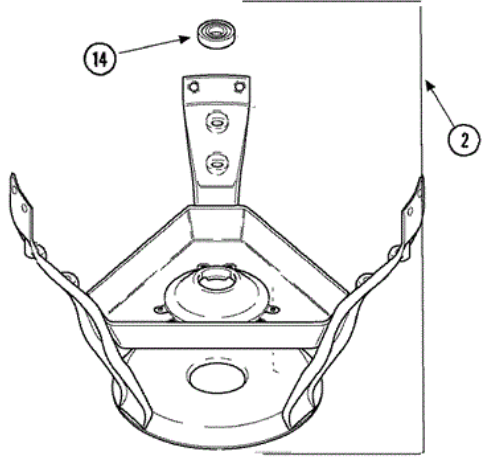

SAV571EEWW CUBIERTA

SAV571EEWW CUBIERTA

1	27001082	10	LID (WHT W/INSTRUCTION)
2	40034901	10	LID SWITCH ASSEMBLY
3	501086	10	SCREW, 8B-18X3/8 SLT
4	40038001	10	BUMPER
5	40039201	10	SCREW, 6-32X.340 FLAT
6	40008201	10	BUSHING, HINGE
7	40094002	10	HINGE, LID LEFT STOP
8	40094101	10	HINGE, LID RIGHT PASS
9	27001117	10	DISPENSER, BLEACH
10	40009701	10	ARM, LID SWITCH
11	27001182	10	TOP (WHT W/L BRACKETS)
12	40102101	10	CAP, HINGE
13	40009801	10	HOLDER, LID SWITCH
14	40040701	10	SCREW, TAPPING NO.6B-20
15	501086	10	SCREW, 8B-18X3/8 SLT
16	27001095	10	SWITCH, LID

SAV571EEWW TRANSMISION

SAV571EEWW TRANSMISION

1	27001039	10	TRANSMISSION ASM (710 RPM)
2	27001030	10	ASSEMBLY, MILK STOOL & BEARING
3	40003103	10	BRAKE ASSEMBLY
4	26594P	10	GREASE, SILICONE - 2OZ TUBE
4	R0000014	10	KIT, BRAKE PAD
5	40065701	10	WASHER, 2 ODX.63 ID
6	40063201	10	WASHER, FLAT
7	40047102	10	PULLEY, SPIN/AGIT (710 RPM)
8	40041501	10	WASHER
9	40063401	10	SCREW, 1/4-20X5/8 HEX
10	40047402	10	HELIX, PLASTIC
11	25-7941	10	``O`` RING
12	21001533	10	SEAL NUT ASSEMBLY
13	12002140	10	TRIPLE LIP SEAL/BEARING KIT
13	12002223	14	SEAL REPAIR KIT
13	40004201	14	MAIN BEARING ASSEMBLY
14	40004001	10	BEARING, MAIN
15	35-2010	10	SEAL, TRANSMISSION HOUSING(LIP)

SAV571EEWW TINAS

SAV571EEWW TINAS

1	27001195	10	COVER, OUTER TUB W GASKET
2	27001194	10	TUBING, PVC 26``
3	27001130	10	SEAL, TUB COVER
4	40111001P	10	TUB, PLASTIC OUTER
5	27001067	10	BOTTOM, OUTER TUB
6	27001026	10	SPRING, TALL TUB
7	40064301	10	SCREW, 1/4-15X3/4 HEX
8	Y2201244	10	SPRING, COUNTERWEIGHT
9	40000801	10	ASSEMBLY, WASH TUB S.S
10	40008501	10	ASSEMBLY, PRESSURE BULB
11	40037801	10	GROMMET
12	21001905	10	DISPENSER, FABRIC (ONE PIECE)
13	40008001	10	FILTER, LINT
14	25-8004	10	SCREW, AGITATOR RETENTION
15	22004042	10	AGITATOR/AUGER ASSY (AS PK)
16	27001052	10	BALANCE RING
17	40063301	10	SCREW, 5/16-18X7/8 HX