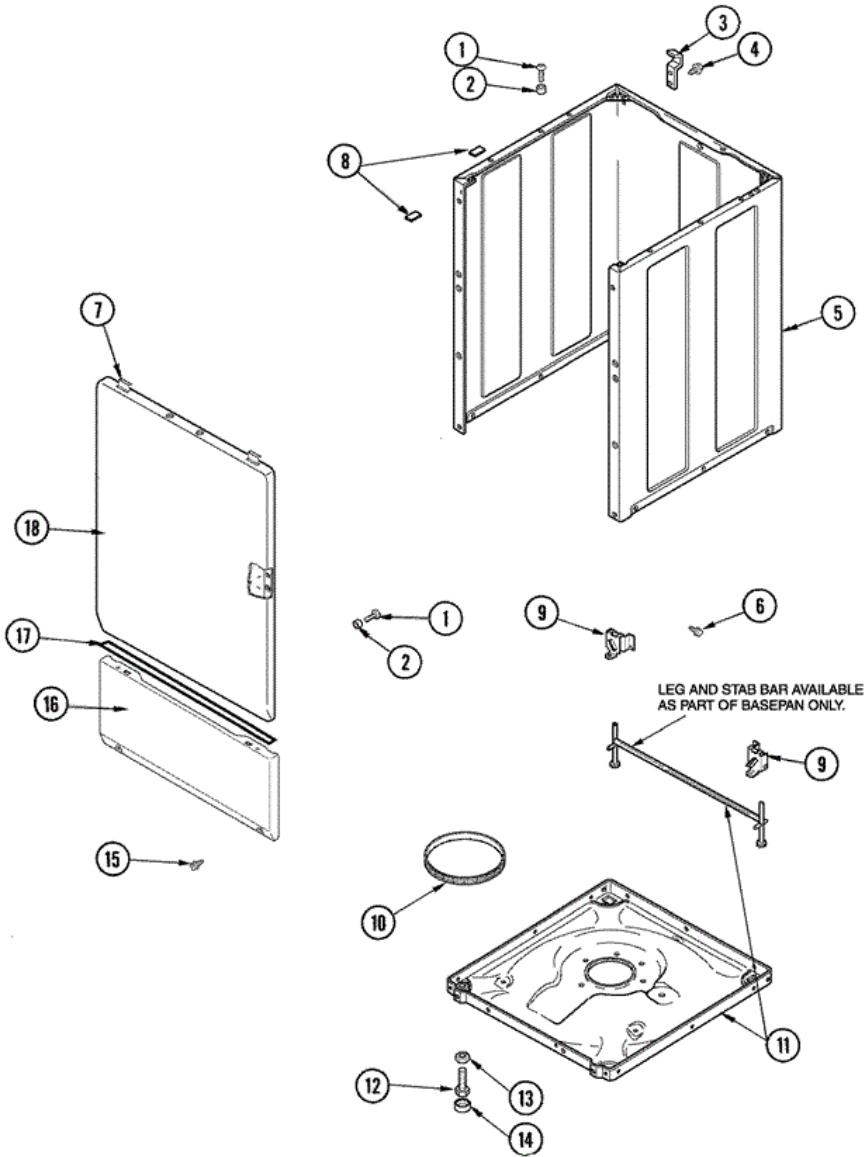

SAV571EEWW GABINETE

SAV571EEWW GABINETE

1	32671	10	SCREW, TAPPING
2	505187	10	LOCATOR, PANEL
3	500003	10	HINGE, TOP
4	40064801	10	SCREW, 10B-16X1/4
5	40076402WP	10	CABINET, DRYER & WASHER (WHT)
6	40038201	10	SCREW, 12BX1/2NO.10 HX
7	56080	10	CLIP, SPRING
8	Y56128	10	PAD, BUMPER
9	40031501	10	BRACKET, SELF LEVELING
10	40037401	10	RING, FRICTION
11	27001084	10	BASE & LEVELING ASSEMBLY
12	40039001	10	LEG, LEVELING
13	40038101	10	NUT, LEG
14	40016001	10	FOOT, RUBBER
15	40034101	10	SCREW, NO.12BX1/2
16	40045301WP	10	PANEL, ACCESS (WHT)
17	40083101	10	TAPE, FOAM
18	22001817	10	SHEET, SOUND DAMPER (FT. PNL)
18	22003511	10	INSULATION
18	40035401WP	10	PANEL, FRONT (WHT)

SAV571EEWW TABLERO

SAV571EEWW TABLERO

1	27001110	10	CONSOLE (WHT)
2	27001050	10	FACIA GROUND WIRE ASSEMBLY
2	27001219	10	FACIA
3	27001112	10	CAP, TIMER KNOB
4	27001127	10	SWITCH, PRESSURE
5	27001113	10	TIMER
5	33001855	10	SCREW (HEX HEAD)
6	27001051	10	BACK PANEL, HOOD/CONSOLE
7	27001103	10	SWITCH, ROTARY (2 POS)
8	27001114	10	SWITCH, ROTARY (4 POS)
9	27001090	10	KNOB, TIMER (BLUE-GRAY)
10	22002997	10	PIN, LOCKING
10	27001092	10	SKIRT, TIMER KNOB
11	27001115	10	KNOB, SELECTOR (SILVER)
12	33001623	10	BUZZER, NON-ADJUSTABLE
13	27001197	10	SWITCH, TEMPERATURE (4 POS)
13	501086	10	SCREW, 8B-18X3/8 SLT
14	22003977	10	SWITCH, ROCKER (WHT)
15	27001208	10	CONTROL, ATC BOARD