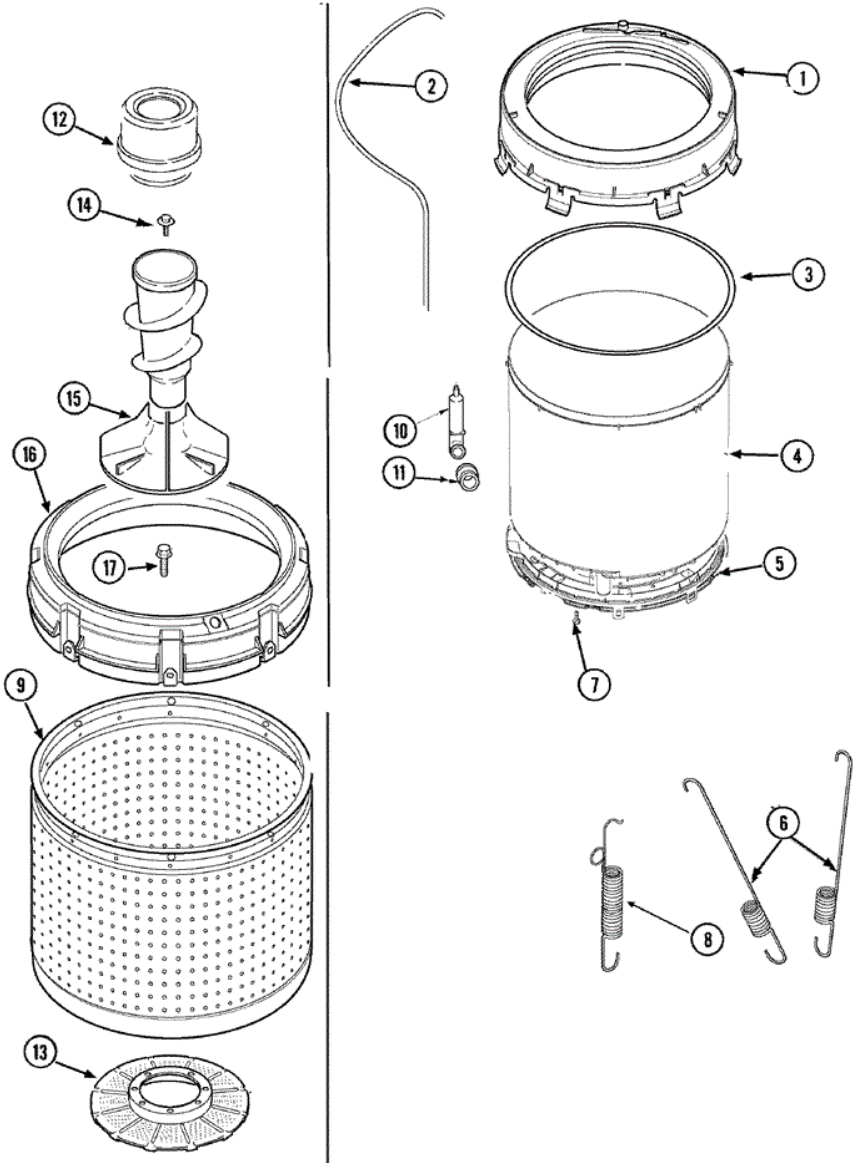

SAV571EEWW CUBIERTA

SAV571EEWW CUBIERTA

1	27001082	10	LID (WHT W/INSTRUCTION)
2	40034901	10	LID SWITCH ASSEMBLY
3	501086	10	SCREW, 8B-18X3/8 SLT
4	40038001	10	BUMPER
5	40039201	10	SCREW, 6-32X.340 FLAT
6	40008201	10	BUSHING, HINGE
7	40094002	10	HINGE, LID LEFT STOP
8	40094101	10	HINGE, LID RIGHT PASS
9	27001117	10	DISPENSER, BLEACH
10	40009701	10	ARM, LID SWITCH
11	27001182	10	TOP (WHT W/L BRACKETS)
12	40102101	10	CAP, HINGE
13	40009801	10	HOLDER, LID SWITCH
14	40040701	10	SCREW, TAPPING NO.6B-20
15	501086	10	SCREW, 8B-18X3/8 SLT
16	27001095	10	SWITCH, LID

SAV571EEWW TRANSMISION

SAV571EEWW TRANSMISION

1	27001039	10	TRANSMISSION ASM (710 RPM)
2	27001030	10	ASSEMBLY, MILK STOOL & BEARING
3	40003103	10	BRAKE ASSEMBLY
4	26594P	10	GREASE, SILICONE - 2OZ TUBE
4	R0000014	10	KIT, BRAKE PAD
5	40065701	10	WASHER, 2 ODX.63 ID
6	40063201	10	WASHER, FLAT
7	40047102	10	PULLEY, SPIN/AGIT (710 RPM)
8	40041501	10	WASHER
9	40063401	10	SCREW, 1/4-20X5/8 HEX
10	40047402	10	HELIX, PLASTIC
11	25-7941	10	``O`` RING
12	21001533	10	SEAL NUT ASSEMBLY
13	12002140	10	TRIPLE LIP SEAL/BEARING KIT
13	12002223	14	SEAL REPAIR KIT
13	40004201	14	MAIN BEARING ASSEMBLY
14	40004001	10	BEARING, MAIN
15	35-2010	10	SEAL, TRANSMISSION HOUSING(LIP)

SAV571EEWW TINAS

SAV571EEWW TINAS

1	27001195	10	COVER, OUTER TUB W GASKET
2	27001194	10	TUBING, PVC 26``
3	27001130	10	SEAL, TUB COVER
4	40111001P	10	TUB, PLASTIC OUTER
5	27001067	10	BOTTOM, OUTER TUB
6	27001026	10	SPRING, TALL TUB
7	40064301	10	SCREW, 1/4-15X3/4 HEX
8	Y2201244	10	SPRING, COUNTERWEIGHT
9	40000801	10	ASSEMBLY, WASH TUB S.S
10	40008501	10	ASSEMBLY, PRESSURE BULB
11	40037801	10	GROMMET
12	21001905	10	DISPENSER, FABRIC (ONE PIECE)
13	40008001	10	FILTER, LINT
14	25-8004	10	SCREW, AGITATOR RETENTION
15	22004042	10	AGITATOR/AUGER ASSY (AS PK)
16	27001052	10	BALANCE RING
17	40063301	10	SCREW, 5/16-18X7/8 HX