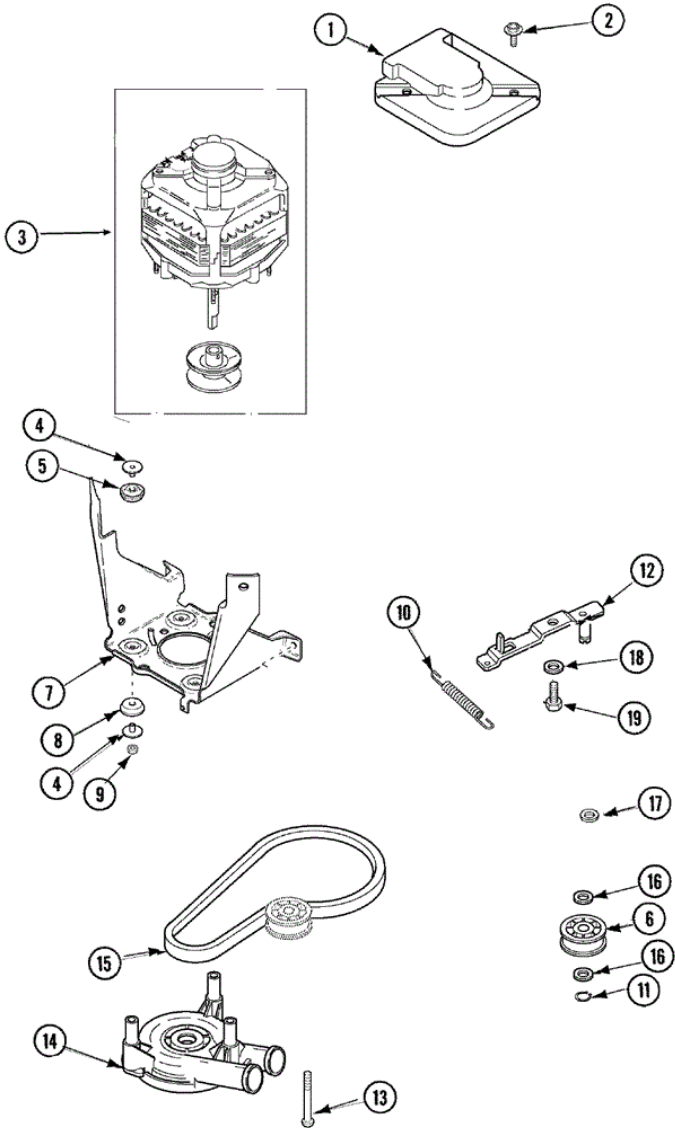

SAV571EEWW MOTOR