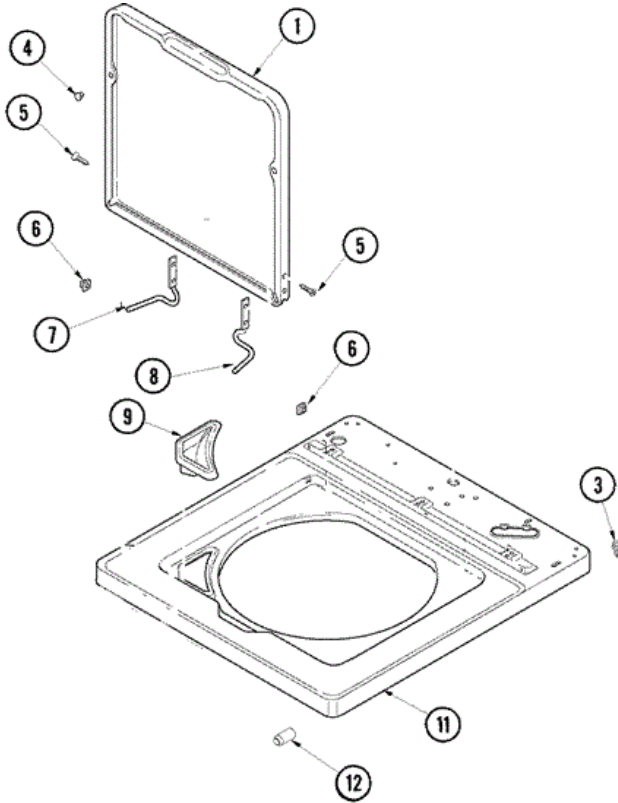

SAV571EEWW MOTOR

SAV571EEWW MOTOR

1	40112301	10	SHIELD, MOTOR
2	40046701	10	SCREW, No.10X7/16 ID HX
3	27001215	10	MOTOR W/PULLEY (2 SPEED)
4	40053701	10	POST, ISOLATOR
5	40053801	10	MOUNT, MOTOR UPPER
6	40045001	10	IDLER PULLEY ASSEMBLY
7	40015502	10	BRACKET, MOTOR MOUNT
8	40054301	10	MOUNT, MOTOR LOWER
9	40095101	10	LOCKNUT, 10-32
10	40061401	10	SPRING, IDLER LEVER
11	23748	10	RING, RETAINING
12	27001028	10	IDLER LEVER ASSEMBLY
12	27001225	10	NUT, JAM MID LOCK 1/4-20
12	40038901	10	SCREW, 1/4-20
13	40063701	10	SCREW, 10-16X1.75
14	27001036	10	PUMP ASSEMBLY
15	27001006	10	BELT, SPIN & AGITATOR
16	52549	10	WASHER, 501 ID X3/4 ODX
17	Y504082	10	WASHER, WAVE
18	40054701	10	WASHER
19	40038901	10	SCREW, 1/4-20

SAV571EEWW CUBIERTA

SAV571EEWW CUBIERTA

1	27001082	10	LID (WHT W/INSTRUCTION)
2	40034901	10	LID SWITCH ASSEMBLY
3	501086	10	SCREW, 8B-18X3/8 SLT
4	40038001	10	BUMPER
5	40039201	10	SCREW, 6-32X.340 FLAT
6	40008201	10	BUSHING, HINGE
7	40094002	10	HINGE, LID LEFT STOP
8	40094101	10	HINGE, LID RIGHT PASS
9	27001117	10	DISPENSER, BLEACH
10	40009701	10	ARM, LID SWITCH
11	27001182	10	TOP (WHT W/L BRACKETS)
12	40102101	10	CAP, HINGE
13	40009801	10	HOLDER, LID SWITCH
14	40040701	10	SCREW, TAPPING NO.6B-20
15	501086	10	SCREW, 8B-18X3/8 SLT
16	27001095	10	SWITCH, LID