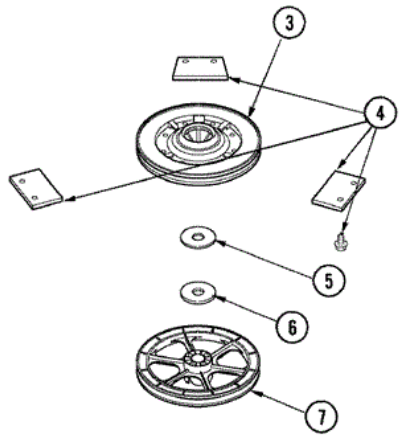

SAV571EEWW CUBIERTA

SAV571EEWW CUBIERTA

1	27001082	10	LID (WHT W/INSTRUCTION)
2	40034901	10	LID SWITCH ASSEMBLY
3	501086	10	SCREW, 8B-18X3/8 SLT
4	40038001	10	BUMPER
5	40039201	10	SCREW, 6-32X.340 FLAT
6	40008201	10	BUSHING, HINGE
7	40094002	10	HINGE, LID LEFT STOP
8	40094101	10	HINGE, LID RIGHT PASS
9	27001117	10	DISPENSER, BLEACH
10	40009701	10	ARM, LID SWITCH
11	27001182	10	TOP (WHT W/L BRACKETS)
12	40102101	10	CAP, HINGE
13	40009801	10	HOLDER, LID SWITCH
14	40040701	10	SCREW, TAPPING NO.6B-20
15	501086	10	SCREW, 8B-18X3/8 SLT
16	27001095	10	SWITCH, LID

SAV571EEWW TRANSMISION

SAV571EEWW TRANSMISION

1	27001039	10	TRANSMISSION ASM (710 RPM)
2	27001030	10	ASSEMBLY, MILK STOOL & BEARING
3	40003103	10	BRAKE ASSEMBLY
4	26594P	10	GREASE, SILICONE - 2OZ TUBE
4	R0000014	10	KIT, BRAKE PAD
5	40065701	10	WASHER, 2 ODX.63 ID
6	40063201	10	WASHER, FLAT
7	40047102	10	PULLEY, SPIN/AGIT (710 RPM)
8	40041501	10	WASHER
9	40063401	10	SCREW, 1/4-20X5/8 HEX
10	40047402	10	HELIX, PLASTIC
11	25-7941	10	``O`` RING
12	21001533	10	SEAL NUT ASSEMBLY
13	12002140	10	TRIPLE LIP SEAL/BEARING KIT
13	12002223	14	SEAL REPAIR KIT
13	40004201	14	MAIN BEARING ASSEMBLY
14	40004001	10	BEARING, MAIN
15	35-2010	10	SEAL, TRANSMISSION HOUSING(LIP)

SAV571EEWW TINAS

SAV571EEWW TINAS

1	27001195	10	COVER, OUTER TUB W GASKET
2	27001194	10	TUBING, PVC 26``
3	27001130	10	SEAL, TUB COVER
4	40111001P	10	TUB, PLASTIC OUTER
5	27001067	10	BOTTOM, OUTER TUB
6	27001026	10	SPRING, TALL TUB
7	40064301	10	SCREW, 1/4-15X3/4 HEX
8	Y2201244	10	SPRING, COUNTERWEIGHT
9	40000801	10	ASSEMBLY, WASH TUB S.S
10	40008501	10	ASSEMBLY, PRESSURE BULB
11	40037801	10	GROMMET
12	21001905	10	DISPENSER, FABRIC (ONE PIECE)
13	40008001	10	FILTER, LINT
14	25-8004	10	SCREW, AGITATOR RETENTION
15	22004042	10	AGITATOR/AUGER ASSY (AS PK)
16	27001052	10	BALANCE RING
17	40063301	10	SCREW, 5/16-18X7/8 HX