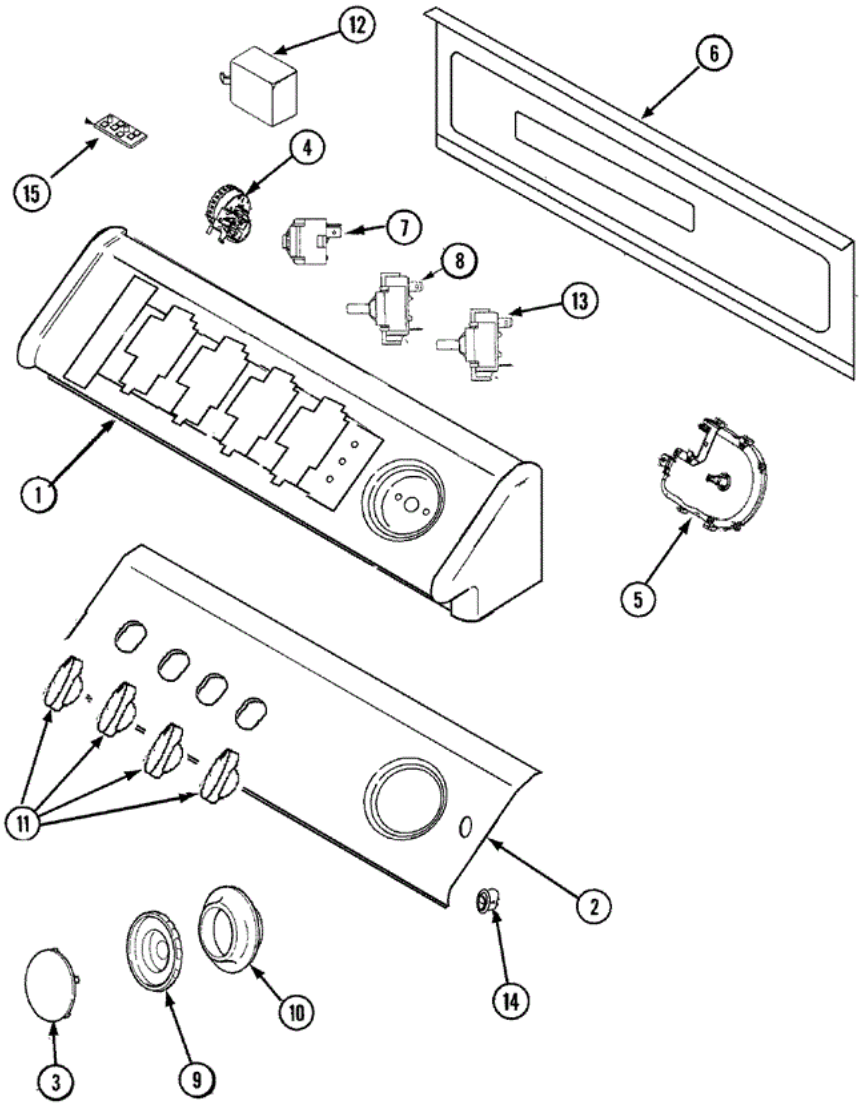

SAV571EEWW TABLERO

SAV571EEWW TABLERO

1	27001110	10	CONSOLE (WHT)
2	27001050	10	FACIA GROUND WIRE ASSEMBLY
2	27001219	10	FACIA
3	27001112	10	CAP, TIMER KNOB
4	27001127	10	SWITCH, PRESSURE
5	27001113	10	TIMER
5	33001855	10	SCREW (HEX HEAD)
6	27001051	10	BACK PANEL, HOOD/CONSOLE
7	27001103	10	SWITCH, ROTARY (2 POS)
8	27001114	10	SWITCH, ROTARY (4 POS)
9	27001090	10	KNOB, TIMER (BLUE-GRAY)
10	22002997	10	PIN, LOCKING
10	27001092	10	SKIRT, TIMER KNOB
11	27001115	10	KNOB, SELECTOR (SILVER)
12	33001623	10	BUZZER, NON-ADJUSTABLE
13	27001197	10	SWITCH, TEMPERATURE (4 POS)
13	501086	10	SCREW, 8B-18X3/8 SLT
14	22003977	10	SWITCH, ROCKER (WHT)
15	27001208	10	CONTROL, ATC BOARD

SAV571EEWW VALVULA

SAV571EEWW VALVULA

1	27001184	10	HOSE, MIXING VALVE TO TUB
2	503661	10	SCREW, 10-16X.44 UNS
3	Y2200954	10	CLAMP, SPRING HOSE
4	34500	10	PREVENTOR, BACKFLOW
5	501086	10	SCREW, 8B-18X3/8 SLT
6	40107001	10	VALVE, MIXING-E2
7	40098801	10	PLATE, MIXING VALUE
8	20290	10	WASHER, 19/32 IDX1.031
9	33-7891	10	HOSE, 4' INLET
9	35-0874	10	HOSE, INLET
10	22002960	10	STRAINER, WASHER INLET
11	12001585	10	DRAIN HOSE EXTENSION ACCESSORY
11	40053901	10	HOSE, DRAIN
12	22003814	10	RETAINER, DRAIN HOSE
13	40008101	10	ADAPTER, STANDPIPE
14	33489	10	STRAP, STANDPIPE BEAD
15	40058501	10	RELIEF, STRAIN DRAIN
16	36014	10	CLIP, RETAINER-HOSE
17	36801	10	CLAMP, HOSE
18	40094201	10	HOSE, TUB TO PUMP
19	40044901	10	STAND, HOSE