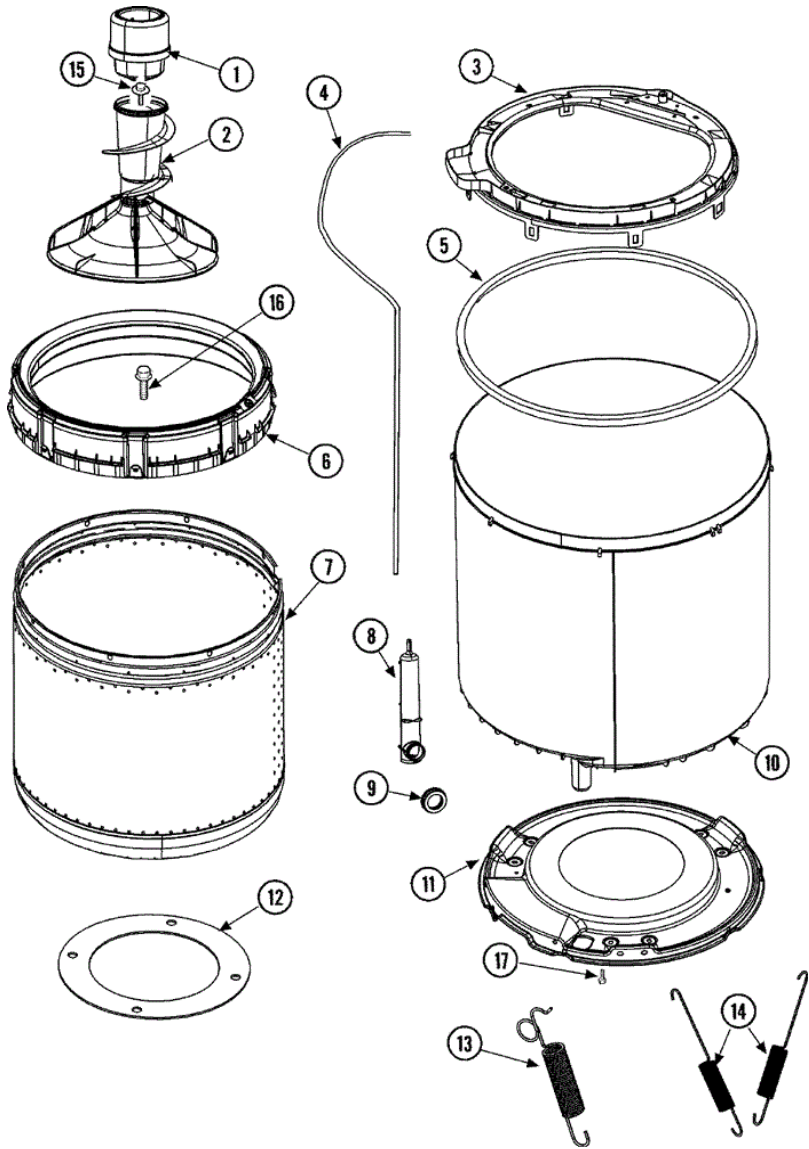

SAV571EEWW TINAS

SAV571EEWW TINAS

1	27001195	10	COVER, OUTER TUB W GASKET
2	27001194	10	TUBING, PVC 26``
3	27001130	10	SEAL, TUB COVER
4	40111001P	10	TUB, PLASTIC OUTER
5	27001067	10	BOTTOM, OUTER TUB
6	27001026	10	SPRING, TALL TUB
7	40064301	10	SCREW, 1/4-15X3/4 HEX
8	Y2201244	10	SPRING, COUNTERWEIGHT
9	40000801	10	ASSEMBLY, WASH TUB S.S
10	40008501	10	ASSEMBLY, PRESSURE BULB
11	40037801	10	GROMMET
12	21001905	10	DISPENSER, FABRIC (ONE PIECE)
13	40008001	10	FILTER, LINT
14	25-8004	10	SCREW, AGITATOR RETENTION
15	22004042	10	AGITATOR/AUGER ASSY (AS PK)
16	27001052	10	BALANCE RING
17	40063301	10	SCREW, 5/16-18X7/8 HX

SAV571EEWW TINAS (SERIE 12)

SAV571EEWW TINAS (SERIE 12)

1	27001097	12	DISPENSER, FABRIC (GRAY)
2	22004042	12	AGITATOR/AUGER ASSY (AS PK)
3	27001195	12	COVER, OUTER TUB W GASKET
4	27001194	12	TUBING, PVC 26`
5	27001130	12	SEAL, TUB COVER
6	27001052	12	BALANCE RING
7	Y2201200	12	TUB, SS INNER W/O L/F HOLES -S
8	40008501	12	ASSEMBLY, PRESSURE BULB
9	40037801	12	GROMMET
10	40111001P	12	TUB, PLASTIC OUTER
11	27001067	12	BOTTOM, OUTER TUB
11	40001102	14	BOTTOM, OUTER TUB
11	40015401	14	SEAL-HEAD
11	40128701	14	SCREW,5/16-18 X .50
12	27001222	12	GASKET, FOAM
13	Y2201244	12	SPRING, COUNTERWEIGHT
14	Y37001124	12	SPRING, TALL TUB
15	25-8004	12	SCREW, AGITATOR RETENTION
16	Y2201470	12	SCREW (W/LOCTITE)
17	40064301	12	SCREW, 1/4-15X3/4 HEX