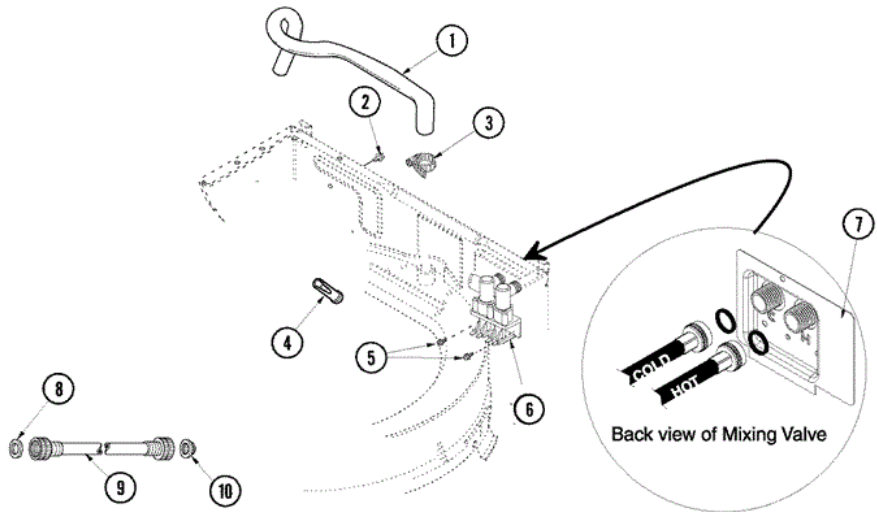

SAV571EEWW TABLERO

SAV571EEWW TABLERO

1	27001110	10	CONSOLE (WHT)
2	27001050	10	FACIA GROUND WIRE ASSEMBLY
2	27001219	10	FACIA
3	27001112	10	CAP, TIMER KNOB
4	27001127	10	SWITCH, PRESSURE
5	27001113	10	TIMER
5	33001855	10	SCREW (HEX HEAD)
6	27001051	10	BACK PANEL, HOOD/CONSOLE
7	27001103	10	SWITCH, ROTARY (2 POS)
8	27001114	10	SWITCH, ROTARY (4 POS)
9	27001090	10	KNOB, TIMER (BLUE-GRAY)
10	22002997	10	PIN, LOCKING
10	27001092	10	SKIRT, TIMER KNOB
11	27001115	10	KNOB, SELECTOR (SILVER)
12	33001623	10	BUZZER, NON-ADJUSTABLE
13	27001197	10	SWITCH, TEMPERATURE (4 POS)
13	501086	10	SCREW, 8B-18X3/8 SLT
14	22003977	10	SWITCH, ROCKER (WHT)
15	27001208	10	CONTROL, ATC BOARD

SAV571EEWW VALVULA

SAV571EEWW VALVULA

1	27001184	10	HOSE, MIXING VALVE TO TUB
2	503661	10	SCREW, 10-16X.44 UNS
3	Y2200954	10	CLAMP, SPRING HOSE
4	34500	10	PREVENTOR, BACKFLOW
5	501086	10	SCREW, 8B-18X3/8 SLT
6	40107001	10	VALVE, MIXING-E2
7	40098801	10	PLATE, MIXING VALUE
8	20290	10	WASHER, 19/32 IDX1.031
9	33-7891	10	HOSE, 4' INLET
9	35-0874	10	HOSE, INLET
10	22002960	10	STRAINER, WASHER INLET
11	12001585	10	DRAIN HOSE EXTENSION ACCESSORY
11	40053901	10	HOSE, DRAIN
12	22003814	10	RETAINER, DRAIN HOSE
13	40008101	10	ADAPTER, STANDPIPE
14	33489	10	STRAP, STANDPIPE BEAD
15	40058501	10	RELIEF, STRAIN DRAIN
16	36014	10	CLIP, RETAINER-HOSE
17	36801	10	CLAMP, HOSE
18	40094201	10	HOSE, TUB TO PUMP
19	40044901	10	STAND, HOSE