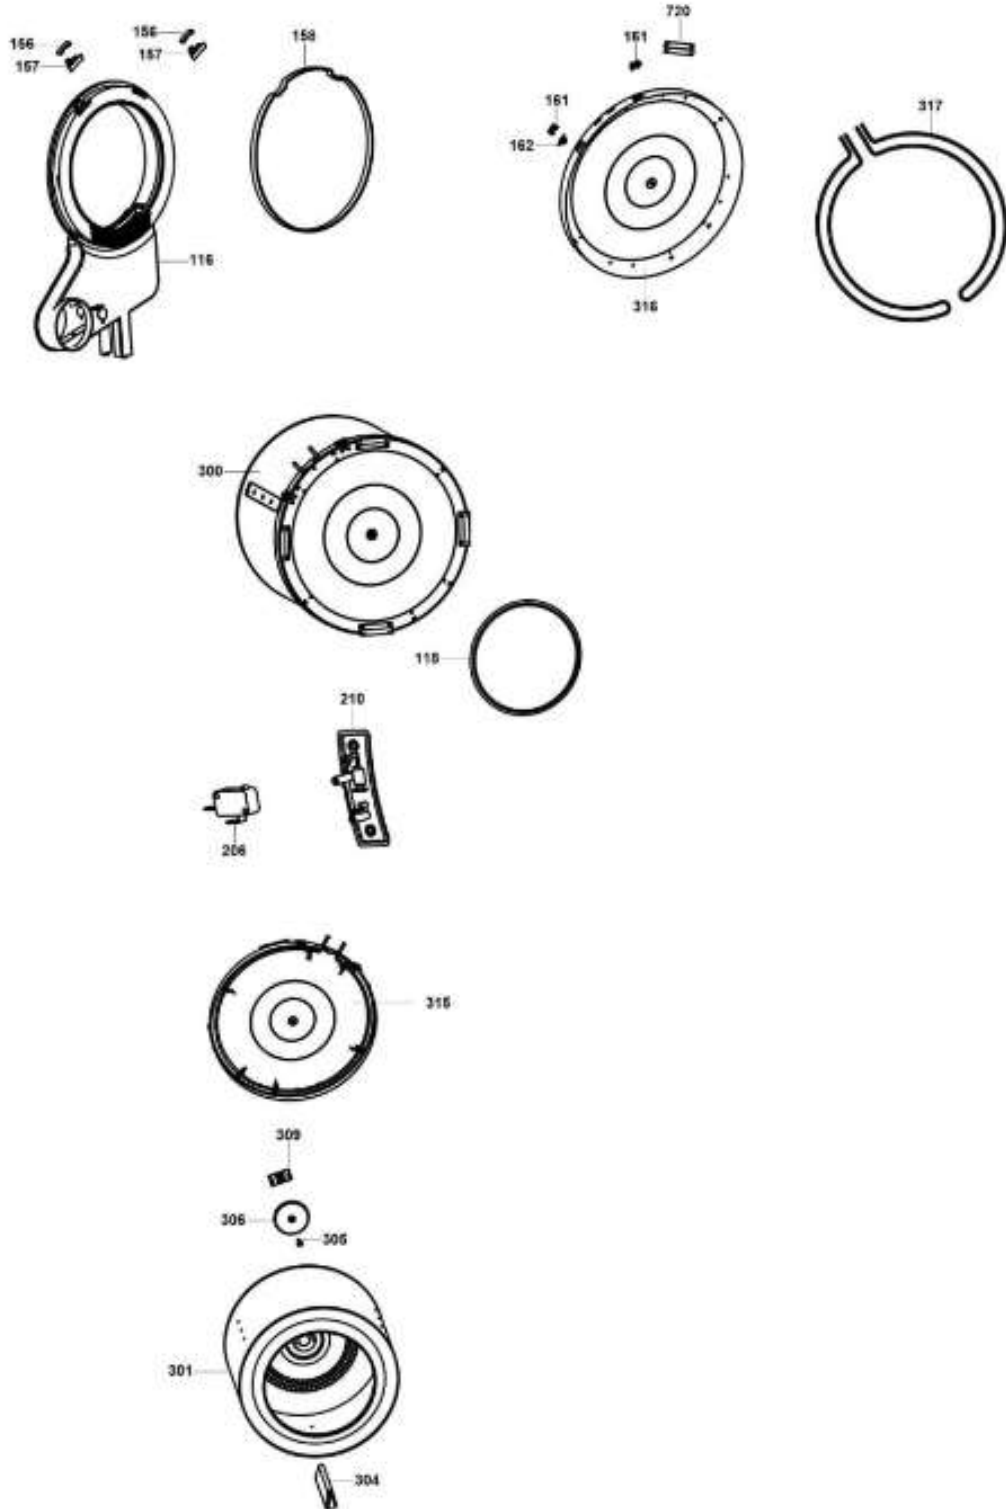

Distribuidor Autorizado

SurteRápido.com

Venta de Refacciones
Electrodomesticas

SECADORA SCPK07B

PARTES PARA EL TAMBOR

SCPK07B