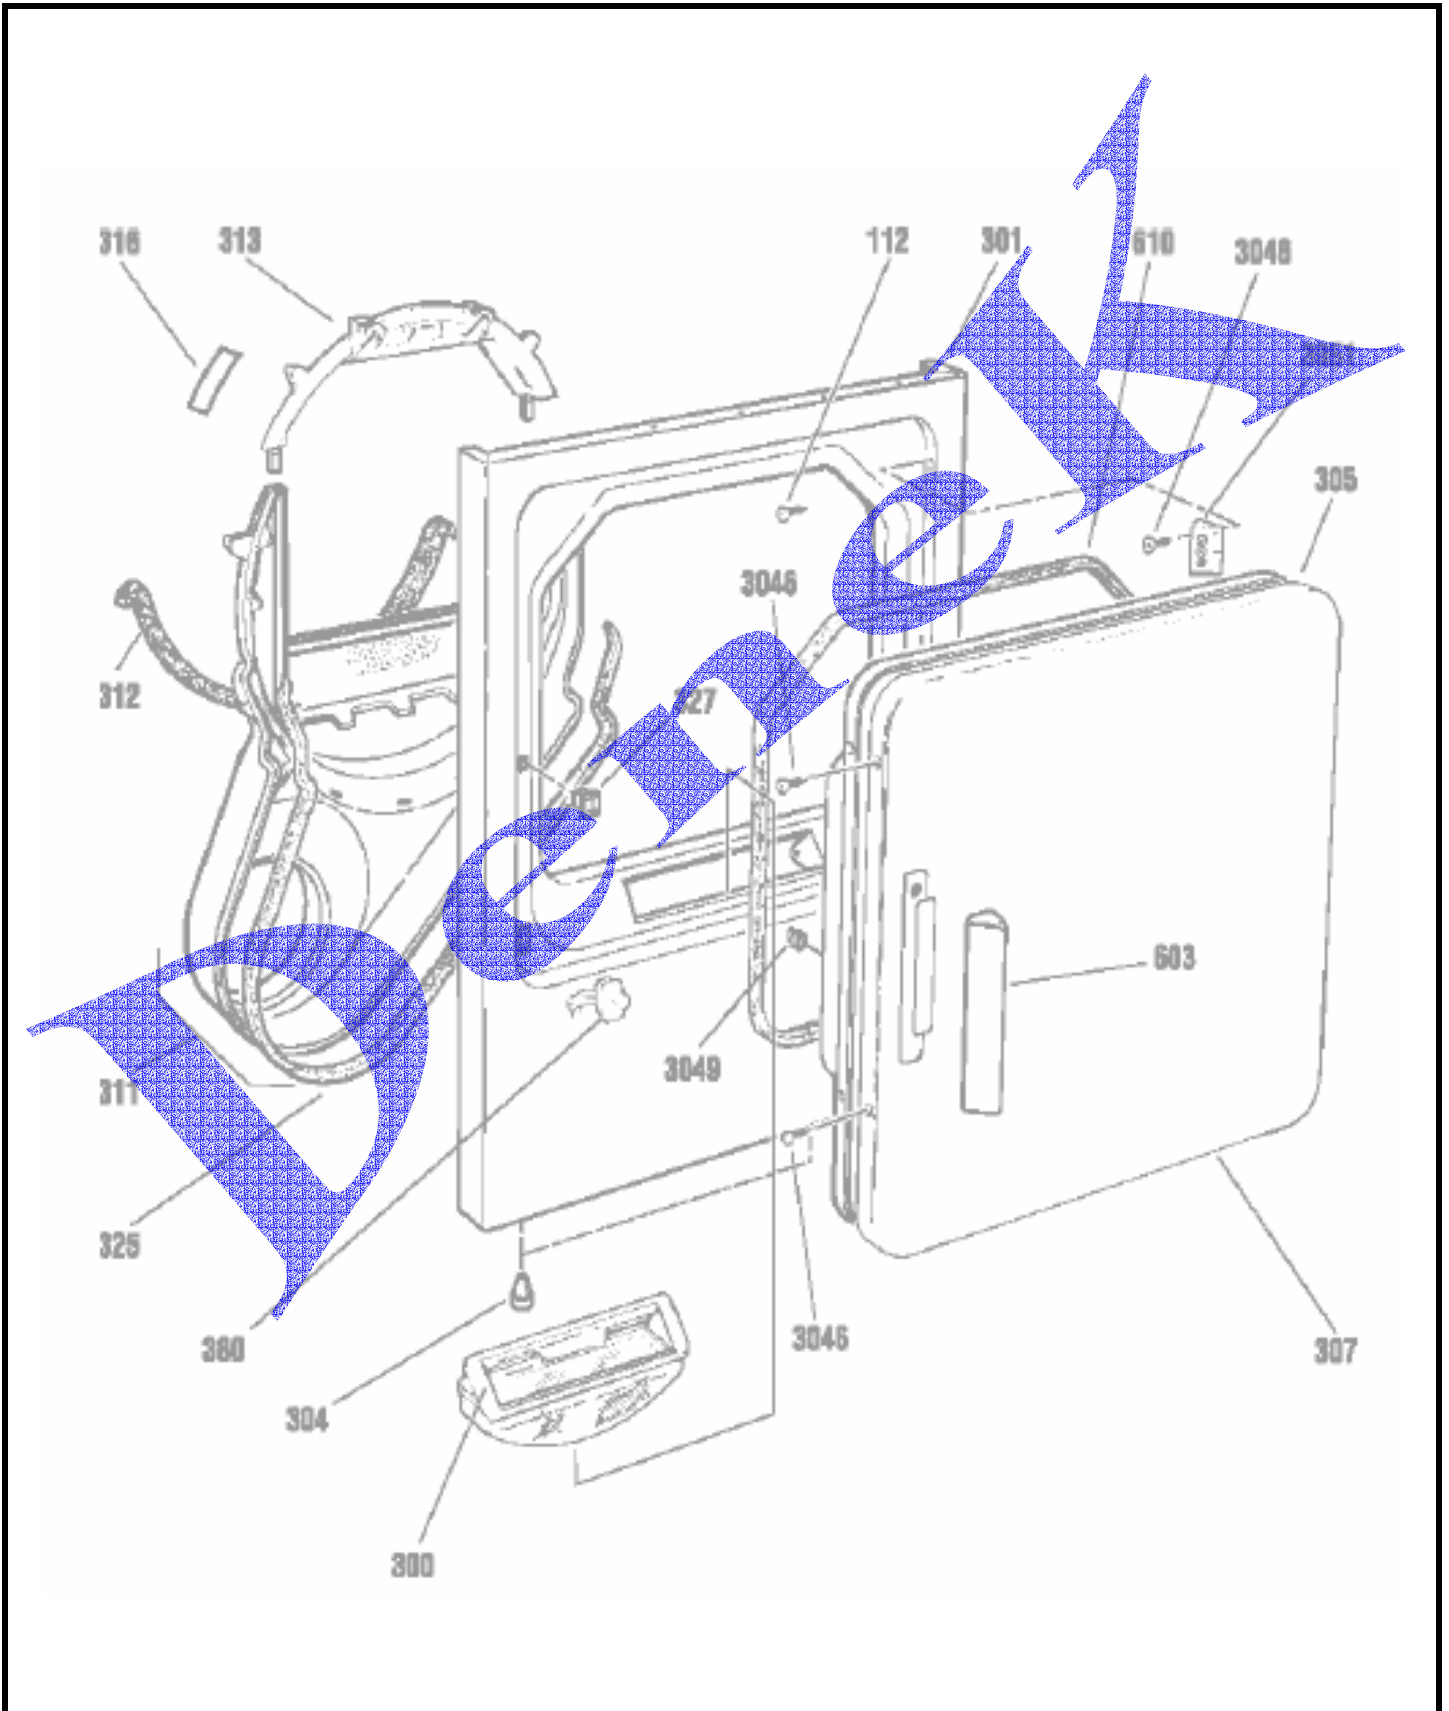

GENERAL ELECTRIC SECADORA SEA1123PC0

CONTROL PANEL

GENERAL ELECTRIC SECADORA SEA1123PC0

PUERTA

GENERAL ELECTRIC SECADORA SEA1123PC0

QUEMADOR

GENERAL ELECTRIC SECADORA SEA1123PC0

GABINETE

GENERAL ELECTRIC SECADORA SEA1123PC0

TAMBOR

GENERAL ELECTRIC SECADORA SEA1123PC0

MOTOR

GENERAL ELECTRIC SECADORA SEA1123PC0

LISTADO DE PARTES

View	Item Number	Service Part #	Description	Quant
1	212D1010P051	212D1010P051	MINI-MANUAL WIRING ENGLISH	1
1	212D1010P451	212D1010P451	MINI-MANUAL WIRING SPANISH	1
1	500A187P036	49-96610	INSTALL. INSTRUCT. SPANISH	1
1	500A374P020	WE5M594	USE & CARE	1
7	323B2142G003	WE1M541	CONTROL KNOB ASSY (WHITE)	1
13	189D3128G001	WE19M1398	BACKSPLASH ASM EASY WHITE	1
19	323B2141G003	WE1M545	ROTARY KNOB ASSY (WHITE)	1
35	572D445P007	WE4M315	START SWITCH	1
41	143B8776P002	WE1X980	CLIP KNOB	2
72	189D3019P001	WE19M1404	BACK PANEL	1
75	540B004P062	WE2M173	SCREW	4
90	364B6018P001	WE2M205	BRACKET START SWITCH	1
100	572D520P030	WE4M320	TIMER	1
112	203C3755P001	WE1M384	BEAUTY BUTTON-WHITE	4
151	540B000P005	WE2M208	SCREW	1
199	540B008P007	WE2M98	SCREW	1
200	141A6643P002	WE00M112	BLOWER CLAMP	1
200	141A6643P001	WE00M111	BLOWER CLAMP	1
201	572D445P001	WE1X306	BLOWER WHEEL	1
203	123C7934P001	WE13X182	STRAP MOTOR	2
204	717B299P001	WE1X921	MOTOR BRACKET	1
205	559C001P005	WE13M36	MOTOR SUPPORT	1
205	540B006P032	WE2M200	SCREW	1
209	NOT USED			
213	559C197P004	WE12M22	BELT DRIVE	1
215	559C002P003	WE3M17	IDLER ARM	1
216	238A5467P001	WE12M8	IDLER PULLEY	1
218	136B9174P197	WE1M473	GASKET SEAL	1
218	572D595P001	WE14M93	BLOWER HOUSING	1
222	572D409P007	WE20M253	BOTTOM COVER	1
222	540B004P071	WE2M189	SCREW	2
228	572D559P003	WE14M90	EXAUST PIPE	1
230	199B2740P008	WE4M127	THERMOSTAT CONTROL	1
231	540B006P040	WE2M187	SCREW	2
232	540B006P046	WE2M202	SCREW	2
233	572D667P003	WE13M35	MOTOR PLATE	1
234	102A3171P101	WE2M96	CAP NUT	1
235	540B008P011	WE1M280	SCREW	15
236	540B176P003	WE1M368	LEVELLING SCREW	4
237	540B006P020	WE2M154	SCREW	5