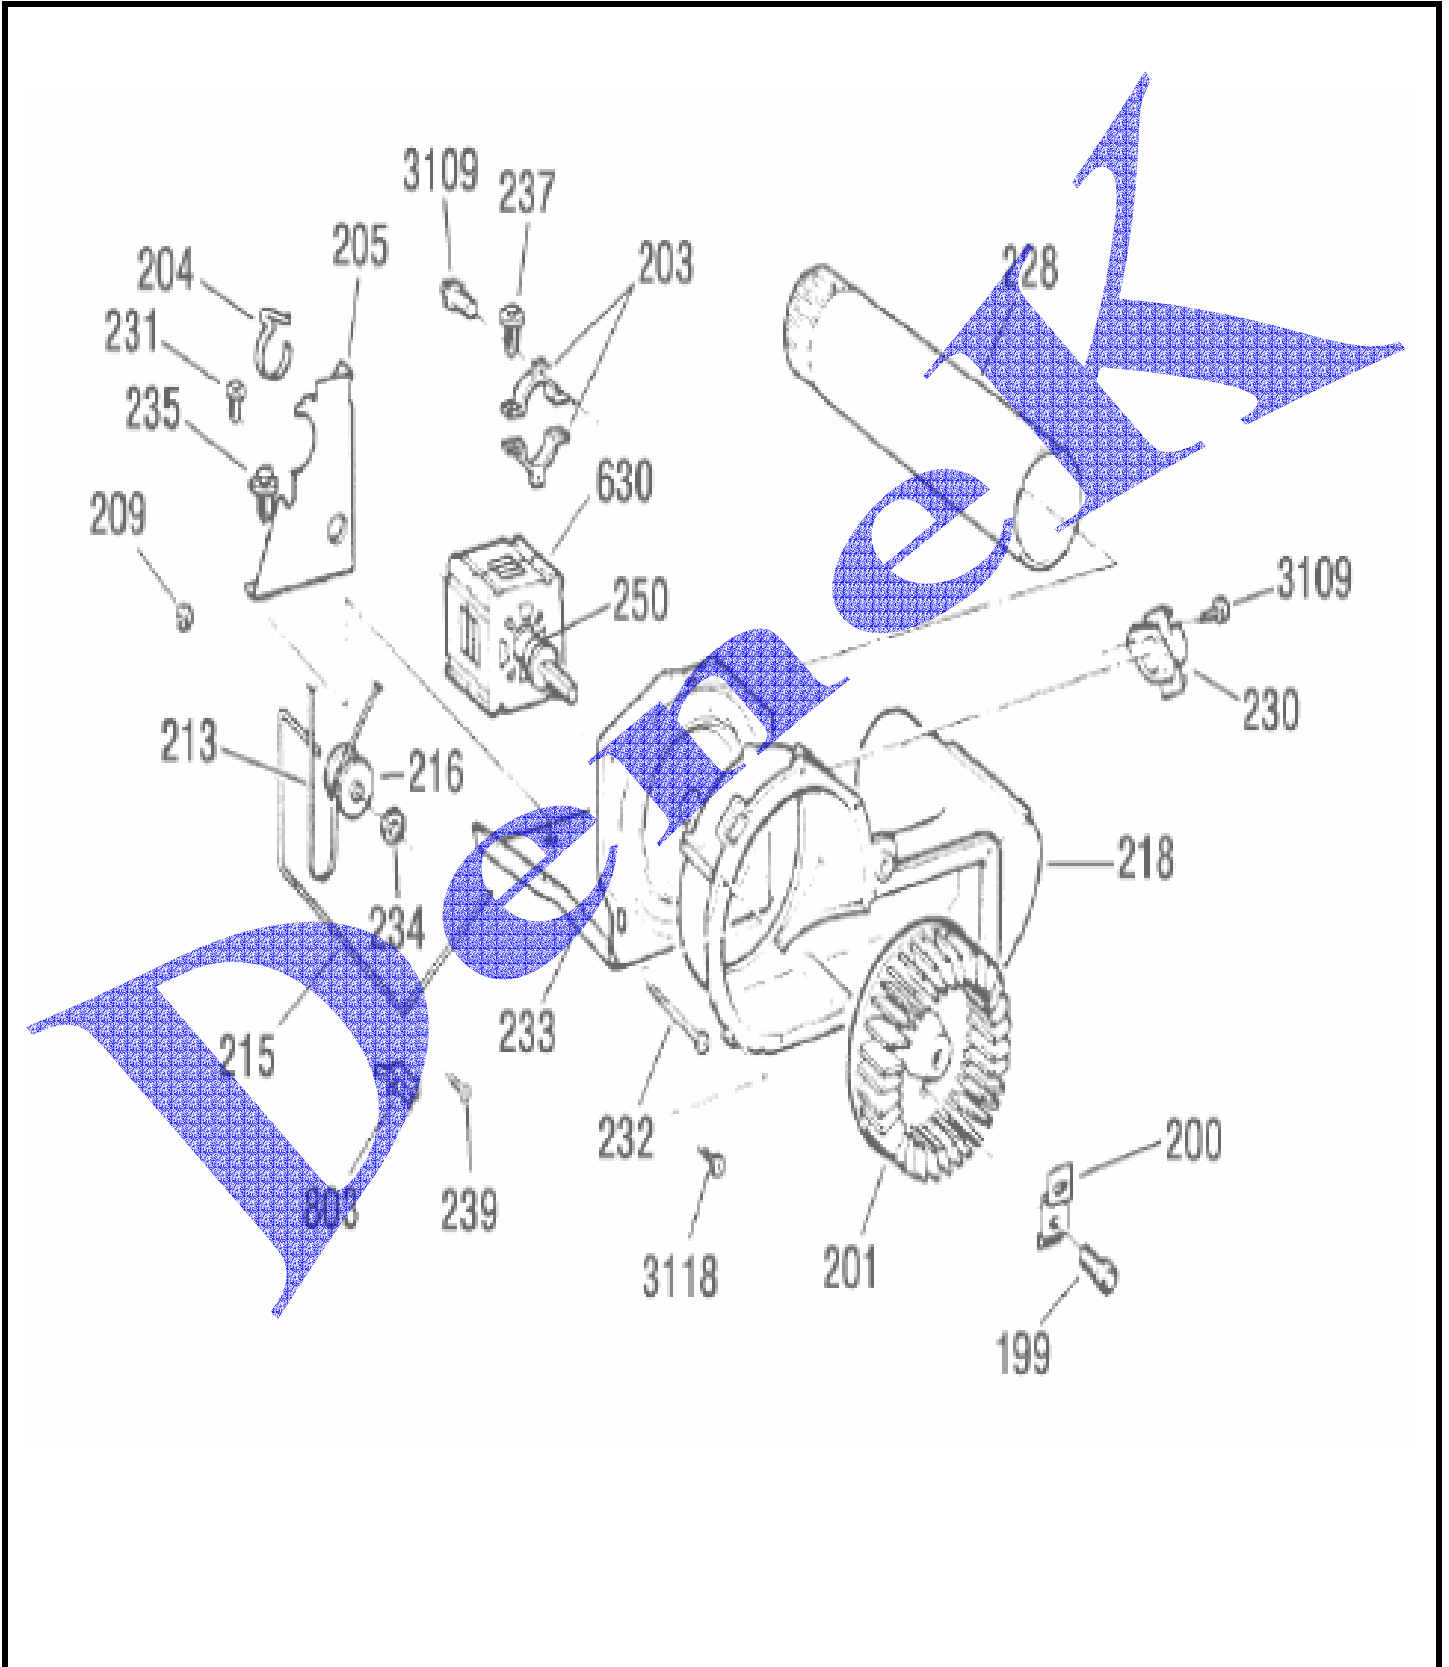

GENERAL ELECTRIC SECADORA SEA1123PC0

CONTROL PANEL

GENERAL ELECTRIC SECADORA SEA1123PC0

PUERTA

GENERAL ELECTRIC SECADORA SEA1123PC0

QUEMADOR

GENERAL ELECTRIC SECADORA SEA1123PC0

GABINETE

GENERAL ELECTRIC SECADORA SEA1123PC0

TAMBOR

GENERAL ELECTRIC SECADORA SEA1123PC0

MOTOR

GENERAL ELECTRIC SECADORA SEA1123PC0

LISTADO DE PARTES

View	Item Number	Service Part #	Description	Quant
1	212D1010P051	212D1010P051	MINI-MANUAL WIRING ENGLISH	1
1	212D1010P451	212D1010P451	MINI-MANUAL WIRING SPANISH	1
1	500A187P036	49-96610	INSTALL. INSTRUCT. SPANISH	1
1	500A374P020	WE5M594	USE & CARE	1
7	323B2142G003	WE1M541	CONTROL KNOB ASSY (WHITE)	1
13	189D3128G001	WE19M1398	BACKSPLASH ASM EASY WHITE	1
19	323B2141G003	WE1M545	ROTARY KNOB ASSY (WHITE)	1
35	572D445P007	WE4M315	START SWITCH	1
41	143B8776P002	WE1X980	CLIP KNOB	2
72	189D3019P001	WE19M1404	BACK PANEL	1
75	540B004P062	WE2M173	SCREW	4
90	364B6018P001	WE2M205	BRACKET START SWITCH	1
100	572D520P030	WE4M320	TIMER	1
112	203C3755P001	WE1M384	BEAUTY BUTTON-WHITE	4
151	540B000P005	WE2M208	SCREW	1
199	540B008P007	WE2M98	SCREW	1
200	141A6643P002	WE00M112	BLOWER CLAMP	1
200	141A6643P001	WE00M111	BLOWER CLAMP	1
201	572D445P001	WE1X306	BLOWER WHEEL	1
203	123C7934P001	WE13X182	STRAP MOTOR	2
204	717B299P001	WE1X921	MOTOR BRACKET	1
205	559C001P005	WE13M36	MOTOR SUPPORT	1
205	540B006P032	WE2M200	SCREW	1
209	NOT USED			
213	559C197P004	WE12M22	BELT DRIVE	1
215	559C002P003	WE3M17	IDLER ARM	1
216	238A5467P001	WE12M8	IDLER PULLEY	1
218	136B9174P197	WE1M473	GASKET SEAL	1
218	572D595P001	WE14M93	BLOWER HOUSING	1
222	572D409P007	WE20M253	BOTTOM COVER	1
222	540B004P071	WE2M189	SCREW	2
228	572D559P003	WE14M90	EXAUST PIPE	1
230	199B2740P008	WE4M127	THERMOSTAT CONTROL	1
231	540B006P040	WE2M187	SCREW	2
232	540B006P046	WE2M202	SCREW	2
233	572D667P003	WE13M35	MOTOR PLATE	1
234	102A3171P101	WE2M96	CAP NUT	1
235	540B008P011	WE1M280	SCREW	15
236	540B176P003	WE1M368	LEVELLING SCREW	4
237	540B006P020	WE2M154	SCREW	5