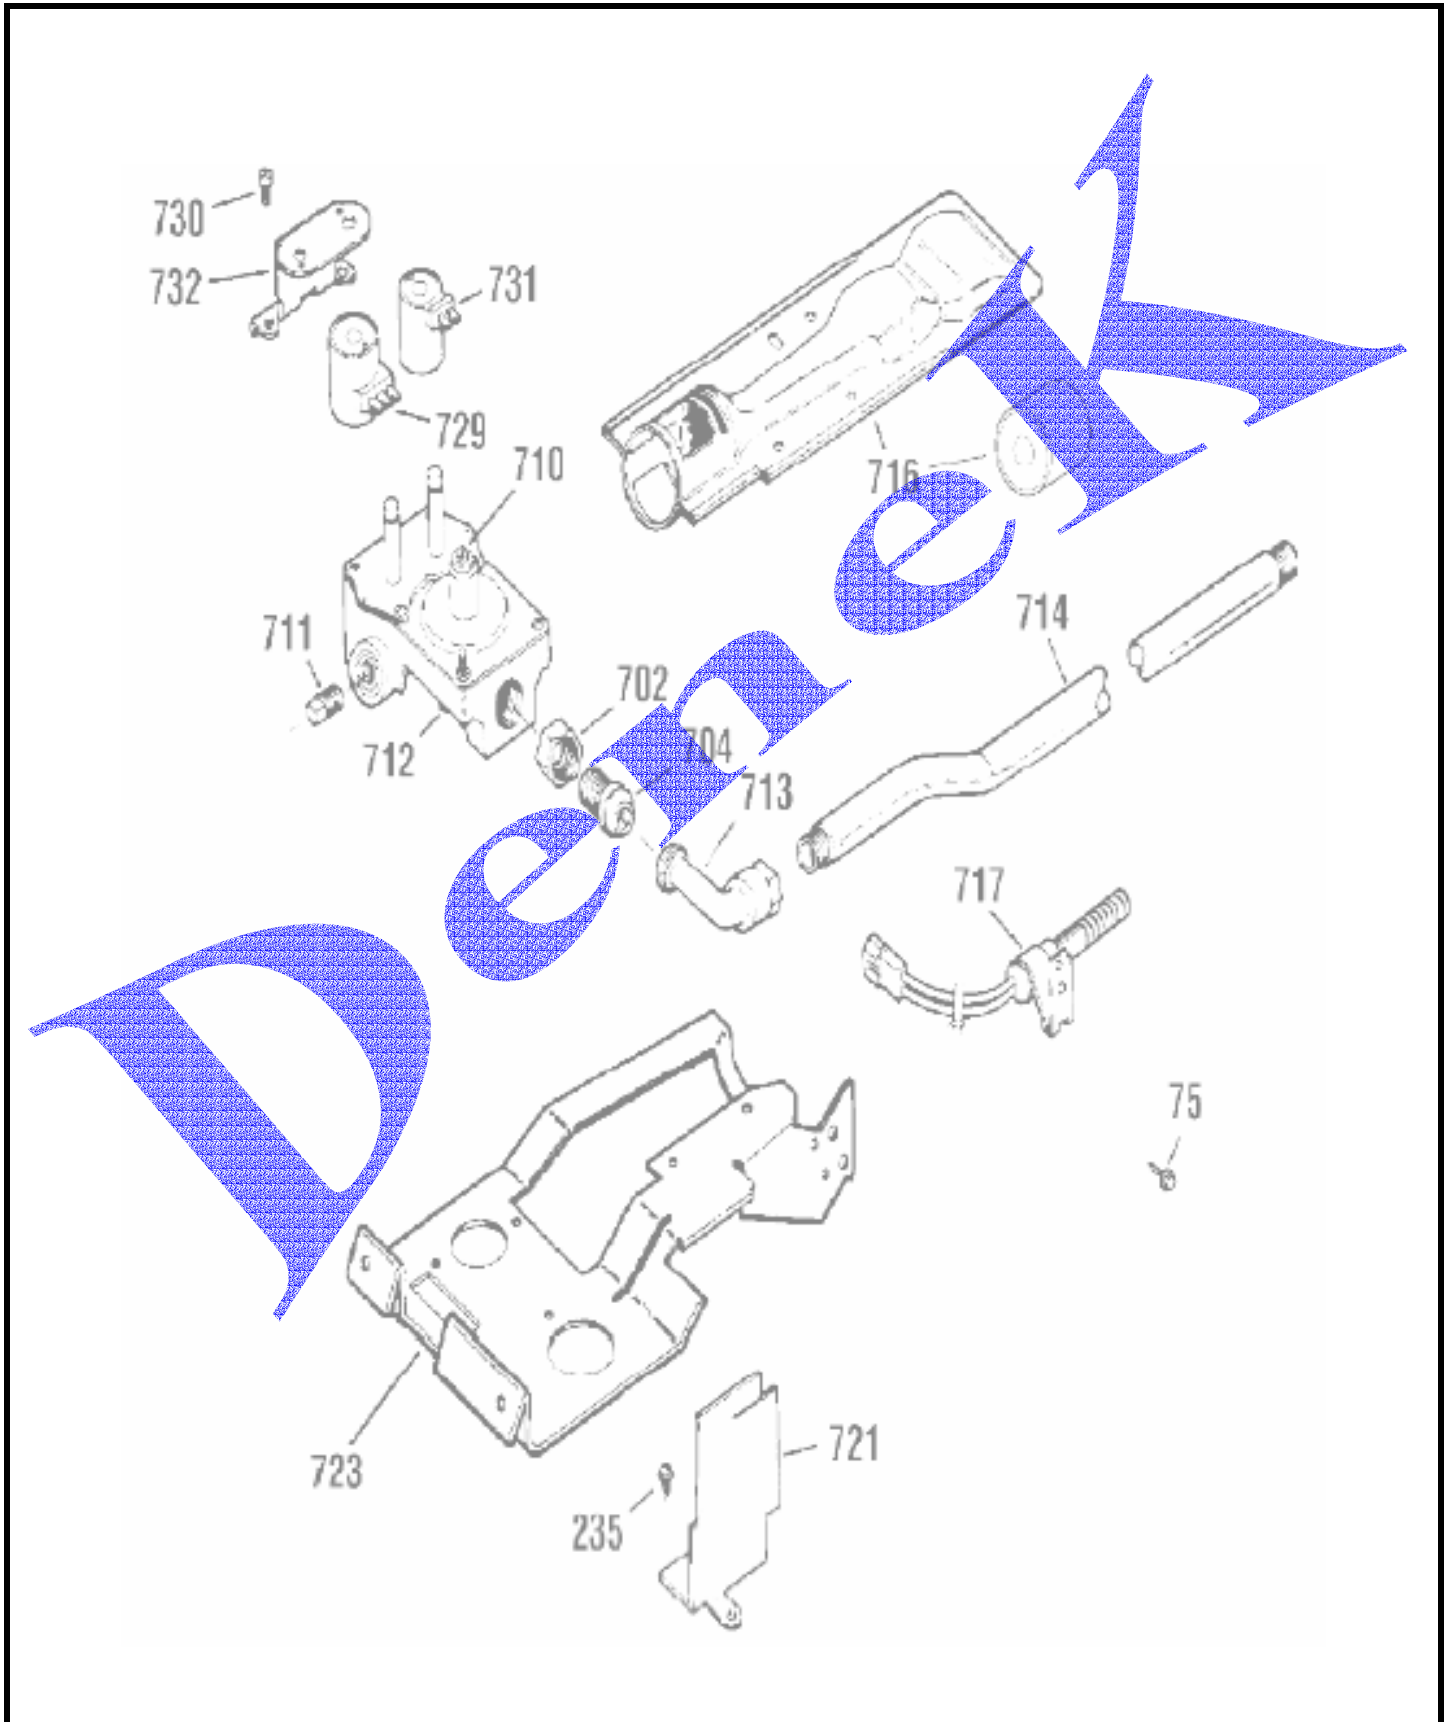

GENERAL ELECTRIC SECADORA SEA1123PC0

CONTROL PANEL

GENERAL ELECTRIC SECADORA SEA1123PC0

PUERTA

GENERAL ELECTRIC SECADORA SEA1123PC0

QUEMADOR

GENERAL ELECTRIC SECADORA SEA1123PC0

GABINETE

GENERAL ELECTRIC SECADORA SEA1123PC0

TAMBOR

GENERAL ELECTRIC SECADORA SEA1123PC0

MOTOR

GENERAL ELECTRIC SECADORA SEA1123PC0

LISTADO DE PARTES

View	Item Number	Service Part #	Description	Quant
1	212D1010P051	212D1010P051	MINI-MANUAL WIRING ENGLISH	1
1	212D1010P451	212D1010P451	MINI-MANUAL WIRING SPANISH	1
1	500A187P036	49-96610	INSTALL. INSTRUCT. SPANISH	1
1	500A374P020	WE5M594	USE & CARE	1
7	323B2142G003	WE1M541	CONTROL KNOB ASSY (WHITE)	1
13	189D3128G001	WE19M1398	BACKSPLASH ASM EASY WHITE	1
19	323B2141G003	WE1M545	ROTARY KNOB ASSY (WHITE)	1
35	572D445P007	WE4M315	START SWITCH	1
41	143B8776P002	WE1X980	CLIP KNOB	2
72	189D3019P001	WE19M1404	BACK PANEL	1
75	540B004P062	WE2M173	SCREW	4
90	364B6018P001	WE2M205	BRACKET START SWITCH	1
100	572D520P030	WE4M320	TIMER	1
112	203C3755P001	WE1M384	BEAUTY BUTTON-WHITE	4
151	540B000P005	WE2M208	SCREW	1
199	540B008P007	WE2M98	SCREW	1
200	141A6643P002	WE00M112	BLOWER CLAMP	1
200	141A6643P001	WE00M111	BLOWER CLAMP	1
201	572D445P001	WE1X306	BLOWER WHEEL	1
203	123C7934P001	WE13X182	STRAP MOTOR	2
204	717B299P001	WE1X921	MOTOR BRACKET	1
205	559C001P005	WE13M36	MOTOR SUPPORT	1
205	540B006P032	WE2M200	SCREW	1
209	NOT USED			
213	559C197P004	WE12M22	BELT DRIVE	1
215	559C002P003	WE3M17	IDLER ARM	1
216	238A5467P001	WE12M8	IDLER PULLEY	1
218	136B9174P197	WE1M473	GASKET SEAL	1
218	572D595P001	WE14M93	BLOWER HOUSING	1
222	572D409P007	WE20M253	BOTTOM COVER	1
222	540B004P071	WE2M189	SCREW	2
228	572D559P003	WE14M90	EXAUST PIPE	1
230	199B2740P008	WE4M127	THERMOSTAT CONTROL	1
231	540B006P040	WE2M187	SCREW	2
232	540B006P046	WE2M202	SCREW	2
233	572D667P003	WE13M35	MOTOR PLATE	1
234	102A3171P101	WE2M96	CAP NUT	1
235	540B008P011	WE1M280	SCREW	15
236	540B176P003	WE1M368	LEVELLING SCREW	4
237	540B006P020	WE2M154	SCREW	5