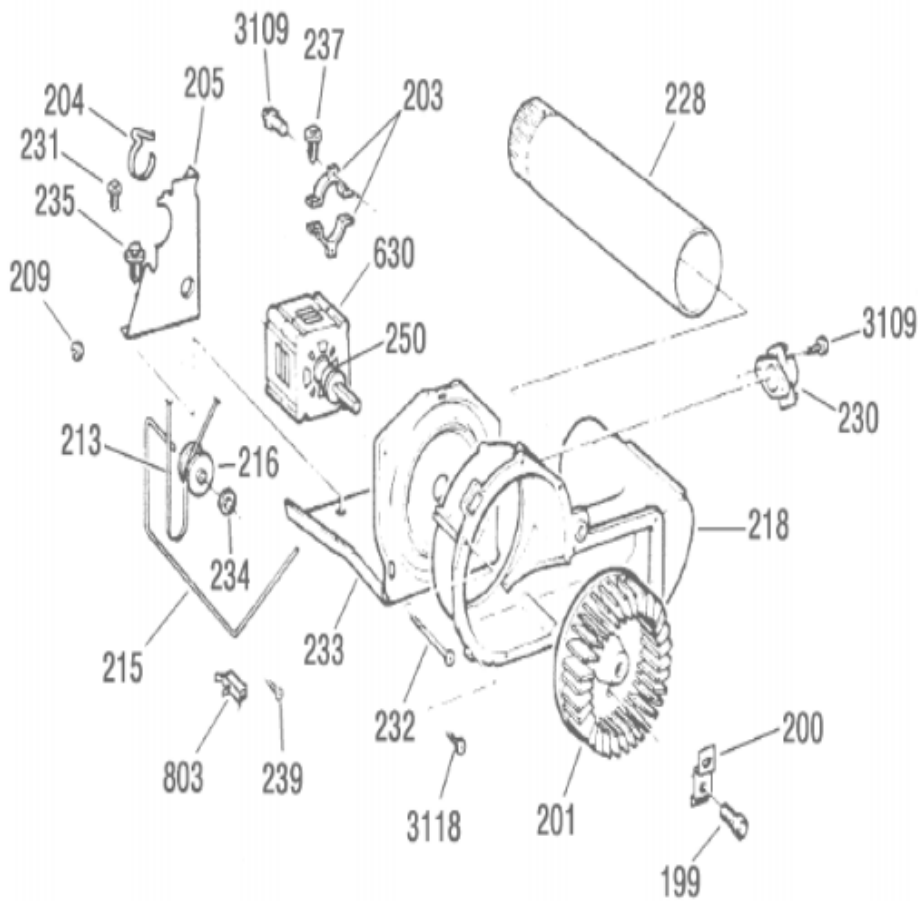

Distribuidor Autorizado

SurteRápido.com

Venta de Refacciones
Electrodomesticas

SEA1123PC0WW