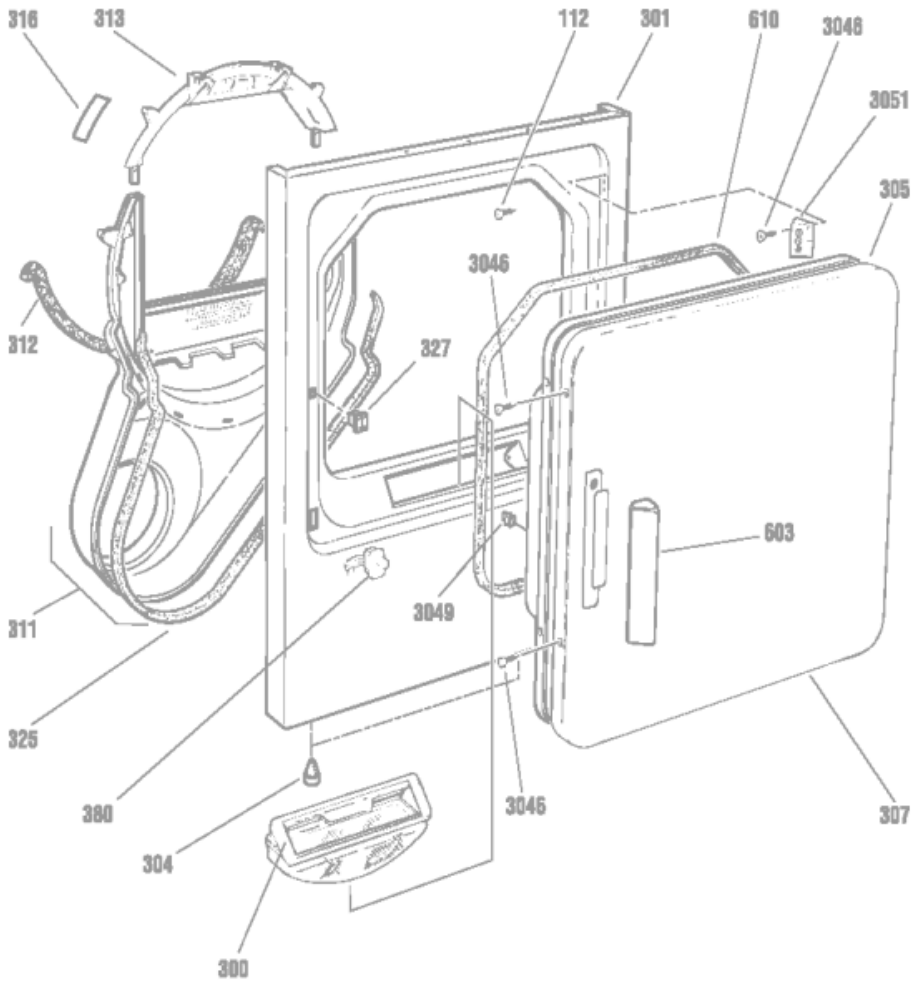

SEA1123PC0WW