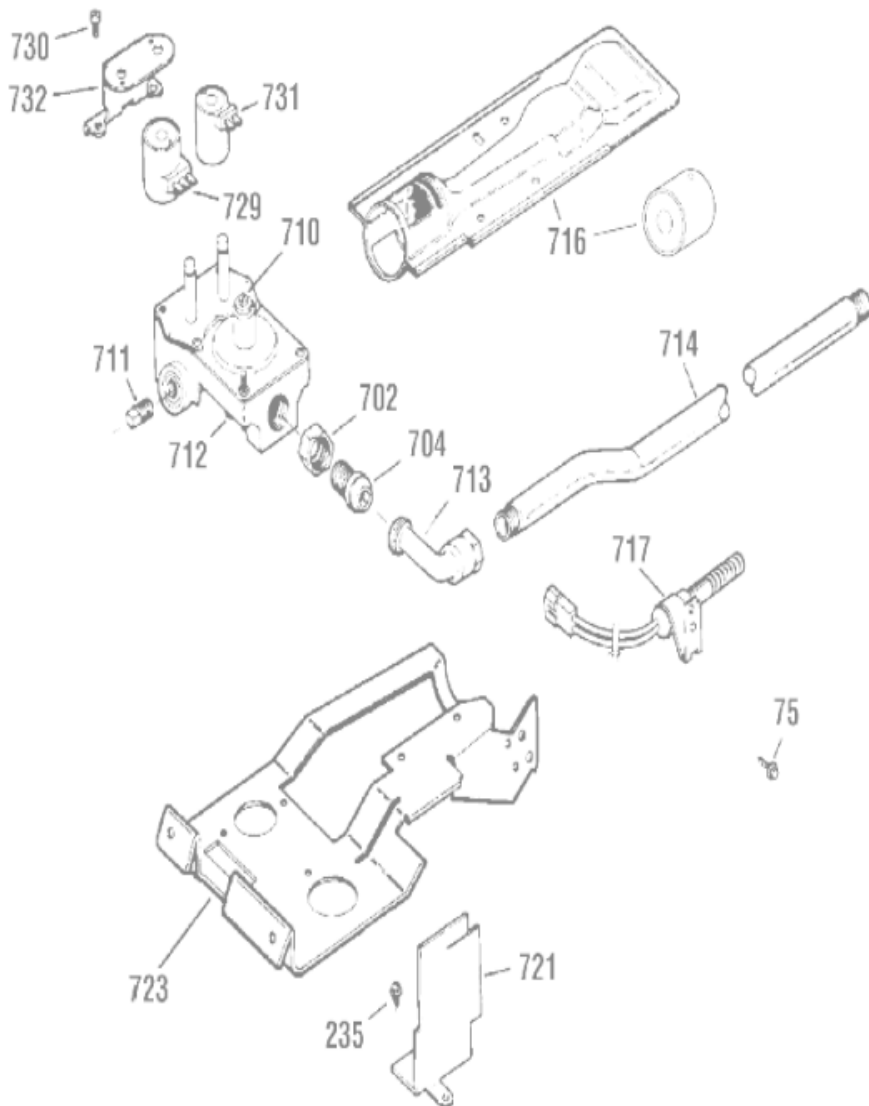

SEA1123PC0WW

SEA1123PC0WW

Distribuidor Autorizado

SurteRápido.com

Venta de Refacciones
Electrodomesticas

SEA1123PC0WW

SEA1123PC0WW

Distribuidor Autorizado

7	WE1M541	CONTROL KNOB ASSY (WHITE) (S/P)
13	WE19M1398	BACKSPLASH ASM EASY WHITE (S/P)
19	WE1M545	ROTARY KNOB ASSY (WHITE) (S/P)
35	WE4M326	START SWITCH
41	WE1X980	CLIP KNOB (S/P)
72	WE19M1404	BACK PANEL (S/P)
75	WE2M173	SCREW (S/P)
90	WE2M205	BRACKET START SWITCH (S/P)
100	WE4M320	TIMER
112	WE1M384	BEAUTY BUTTON-WHITE (S/P)
151	WE2M208	SCREW (S/P)
199	WE2M98	SCREW (S/P)
200	WE00M112	BLOWER CLAMP (S/P)
200	WE00M111	BLOWER CLAMP (S/P)
201	131665000	BLOWER WHEEL
203	WE13X200	STRAP MOTOR (S/P)
204	WE1X921	MOTOR BRACKET (S/P)
205	WE13M39	MOTOR SUPPORT (S/P)
205	WE2M200	SCREW (S/P)
209	*****	DESCONTINUADO
213	134503900	BELT DRIVE
215	WE3M25	IDLER ARM
216	WE12X83	IDLER PULLEY
218	WE1M473	GASKET SEAL (S/P)
218	WE14M93	BLOWER HOUSING (S/P)
222	WE20M253	BOTTOM COVER (S/P)
222	WE2M189	SCREW (S/P)
228	WE14M90	EXHAUST PIPE (S/P)
230	WE4M127	THERMOSTAT CONTROL (S/P)
231	WE2M187	SCREW (S/P)
232	WE2M202	SCREW (S/P)
233	WE13M35	MOTOR PLATE (S/P)
234	WE2X329	CAP NUT (S/P)