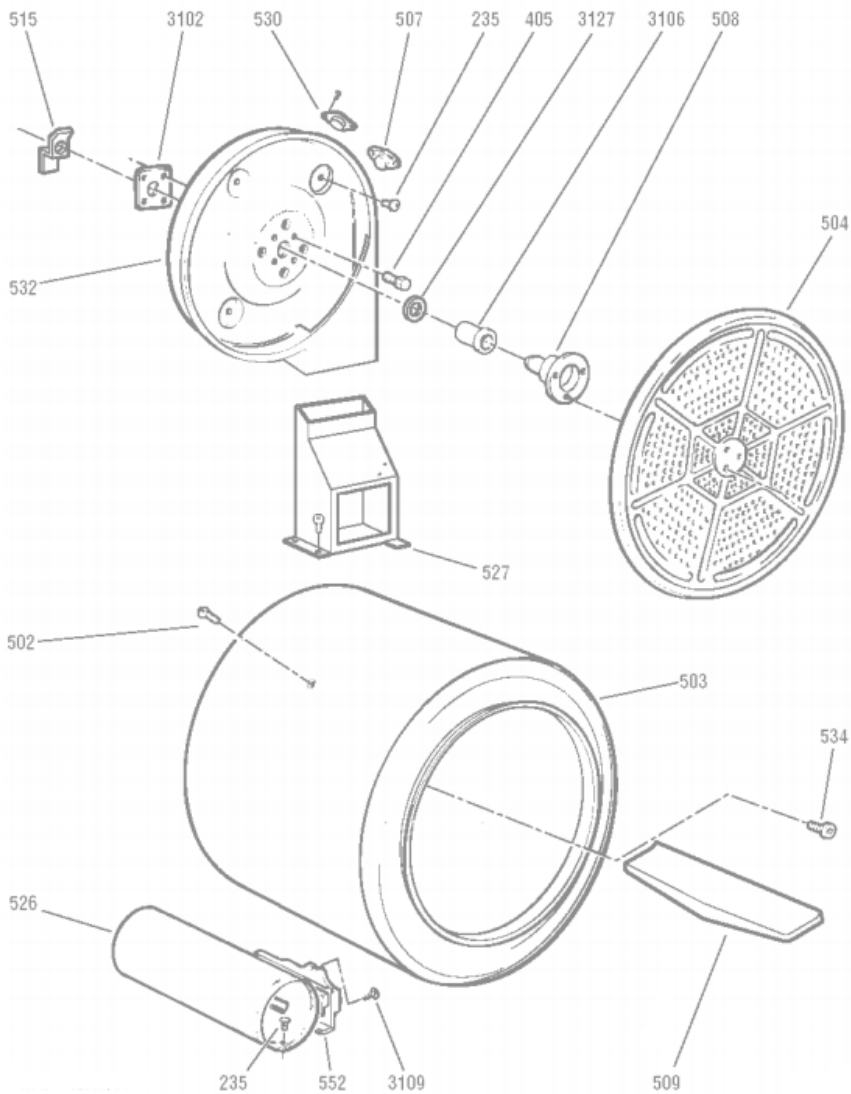

Distribuidor Autorizado

SurteRápido.com

Venta de Refacciones
Electrodomesticas

SEA1123PC0WW