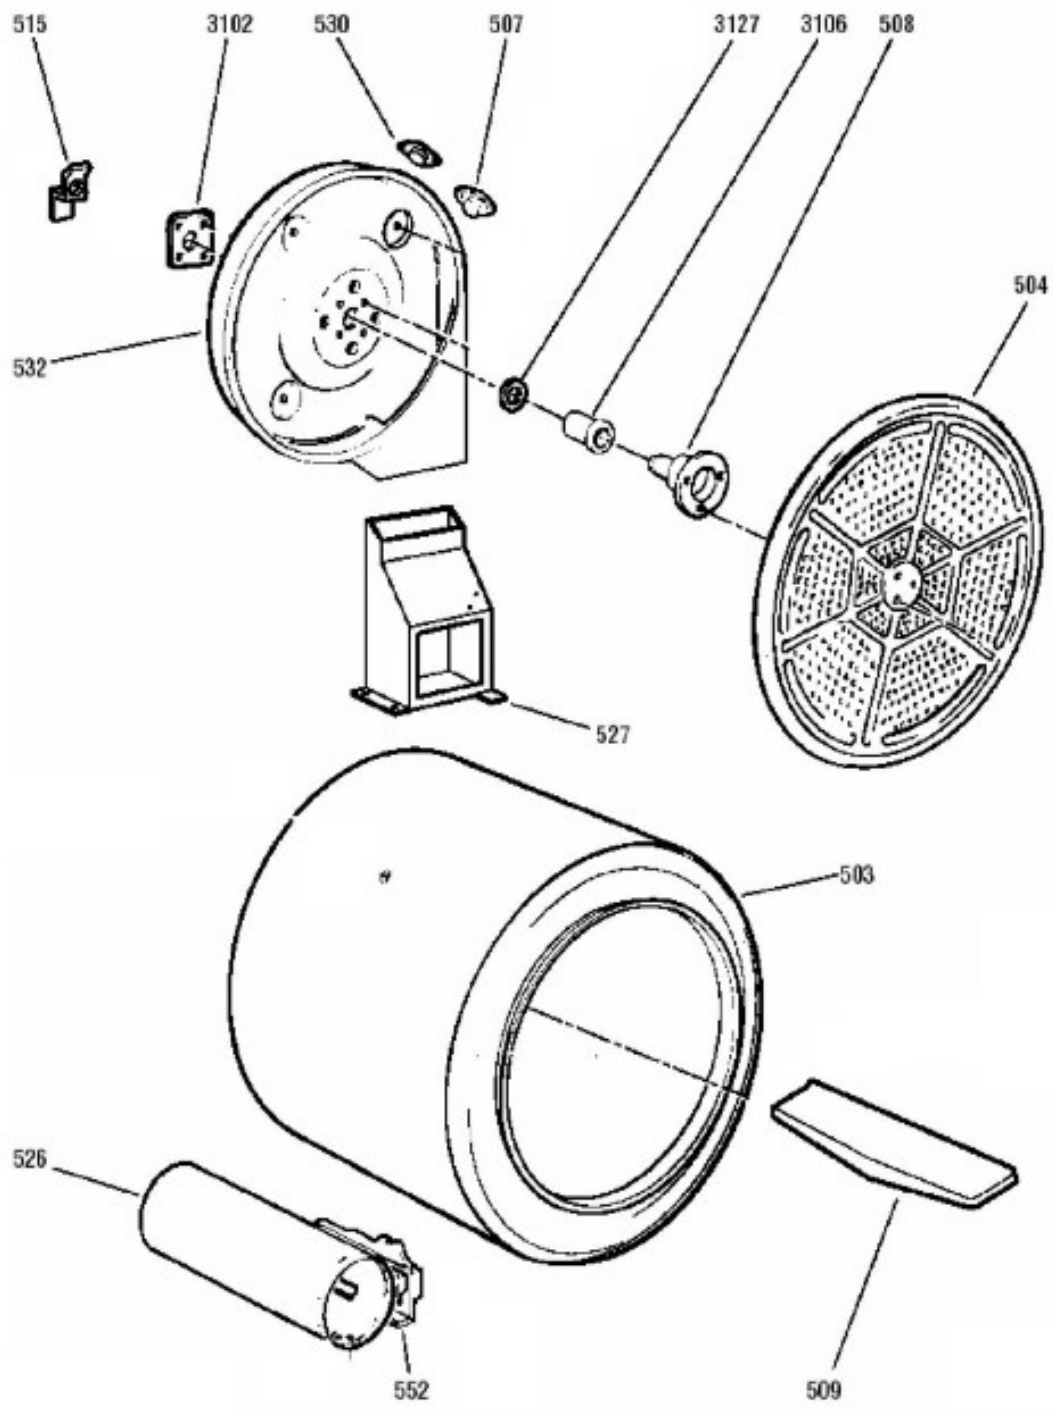

BENITO JUÁREZ #1500 GPE ZITON, CD. GUADALUPE NUEVO LEÓN TEL: 8183377999 Y 49
HORARIOS: LUNES A VIERNES 8:30 A 6:00 PM Y SÁBADOS DE 8:30 A 2:00 PM
WEB: www.denek.com