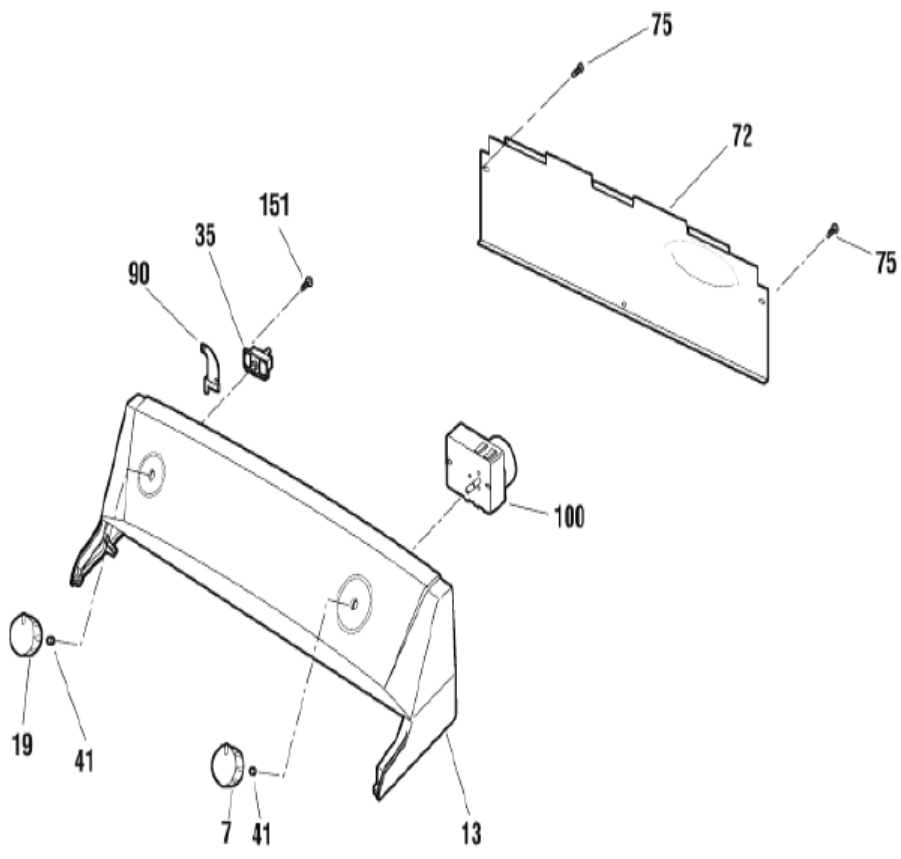

SEA1124PF0WW