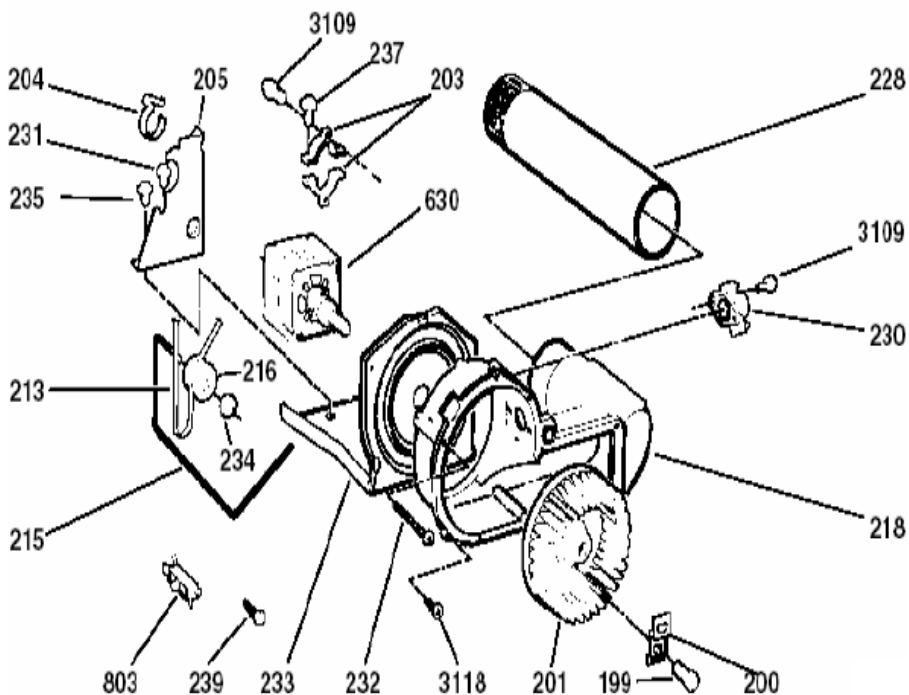

SEA1124PF0WW

SEA1124PF0WW

7	WE1M476	TIMER KNOB ASS (WHITE)
13	WE19M1455	BACKSPLASH ASM EASY WHITE
19	WE1M474	KNOB "WHITE" ROTARY
35	WE4M326	START SWITCH
41	WE1X980	CLIP KNOB
72	WE19M1404	BACK PANEL
75	WE2M173	SCREW
90	WE2M205	BRACKET START SWITCH
100	WE4M320	TIMER
112	WE1M384	BEAUTY BUTTON-WHITE
151	WD3M76	SCREW
199	WE2M98	SCREW
200	WE00M112	BLOWER CLAMP
200	WE00M111	BLOWER CLAMP
201	WE16M15	BLOWER WHEEL
203	WE13X182	STRAP MOTOR
204	WE1X921	MOTOR BRACKET
205	WE13M39	MOTOR SUPPORT
205	WE2M200	SCREW
213	WE12M22	BELT DRIVE
215	WE3M25	IDLER ARM
216	WE12M8	IDLER PULLEY
218	WE1M473	GASKET SEAL
218	WE14M93	BLOWER HOUSING
222	WE20M253	BOTTOM COVER (E-COAT)
222	WE2M189	SCREW
228	WE14M90	EXHAUST PIPE
230	WE4M127	THERMOSTAT CONTROL
231	WE2M187	SCREW
232	WE2M202	SCREW
233	WE13M35	MOTOR PLATE
234	WE2M96	CAP NUT
235	WE1M280	SCREW