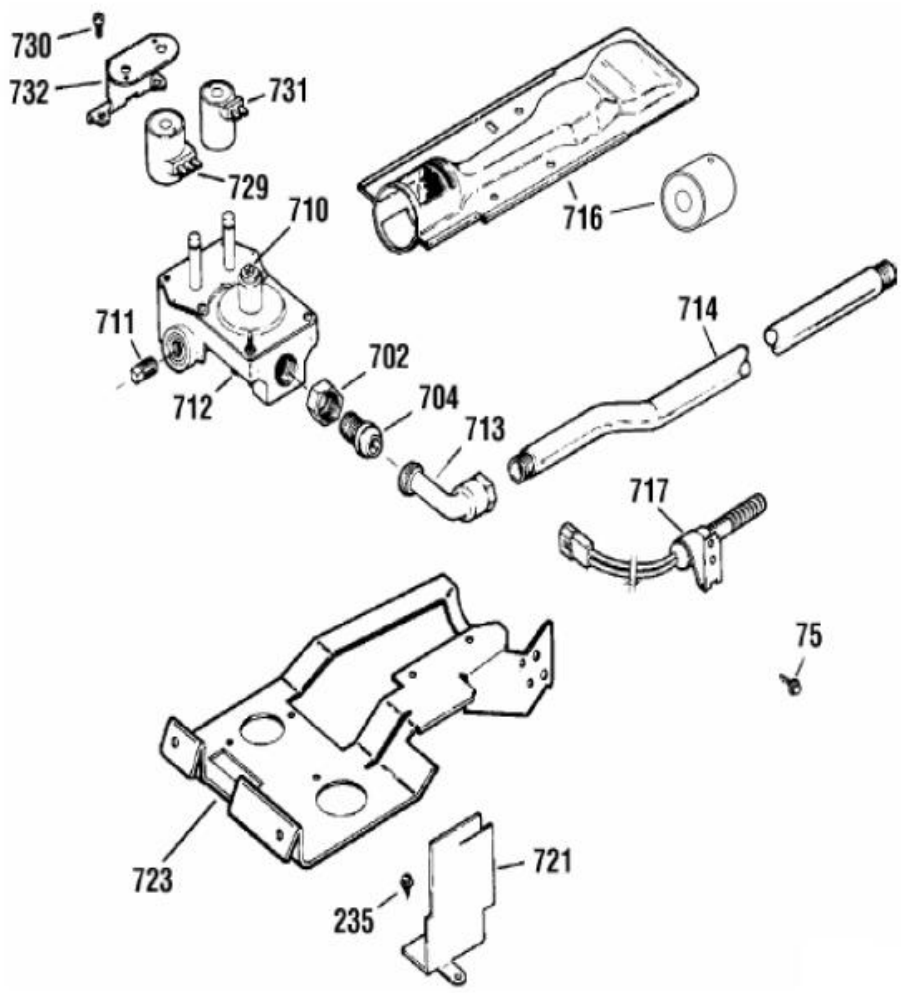

SEA1124PF0WW