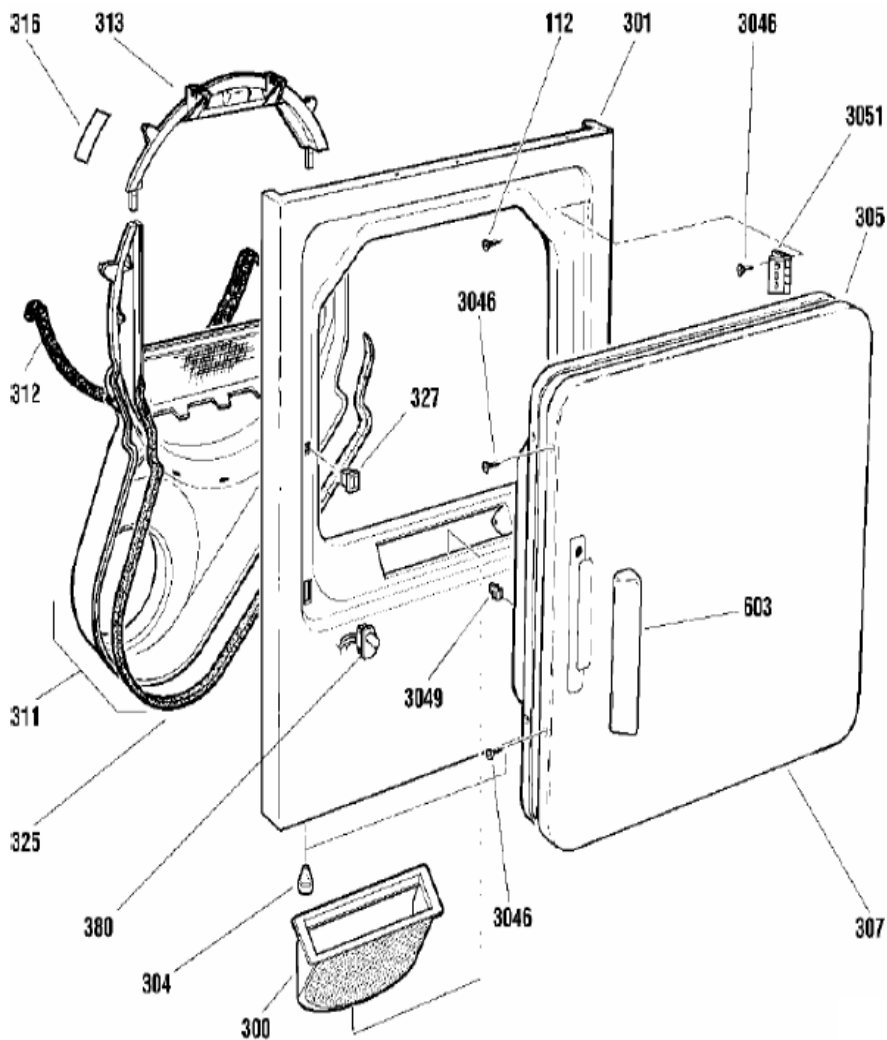

SEA1124PF0WW