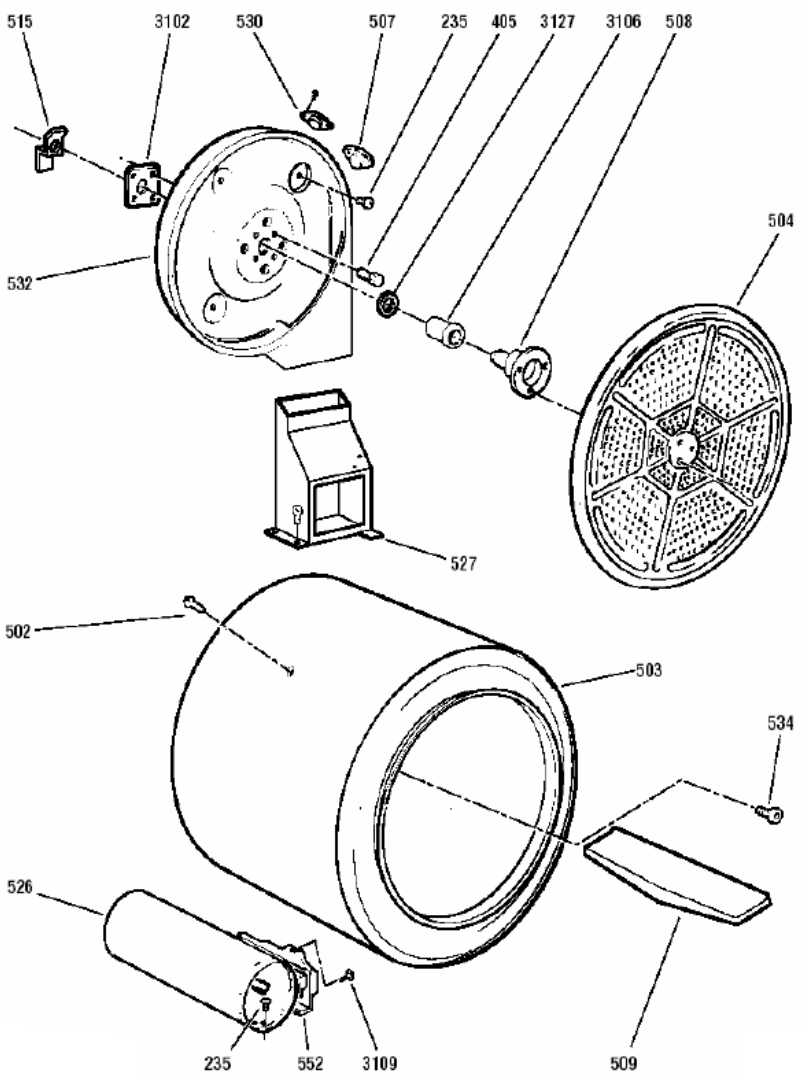

SEA1124PF0WW