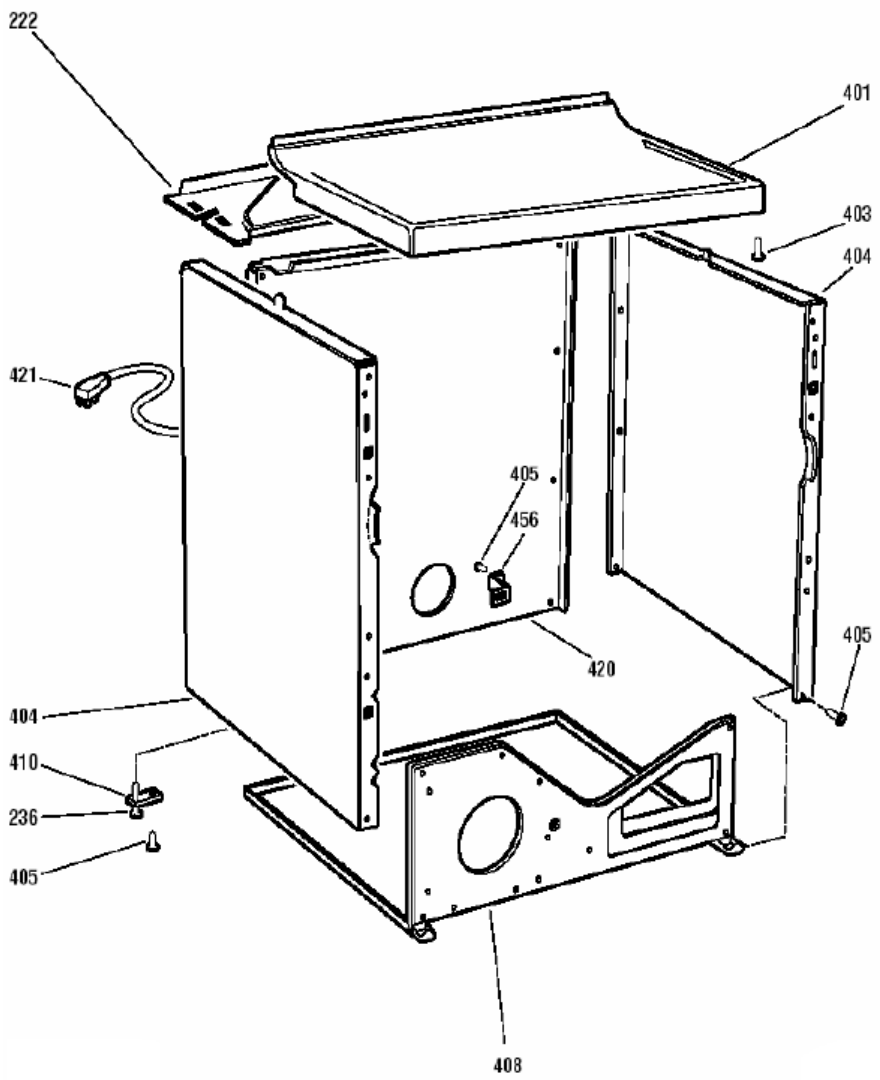

SEA1124PF0WW