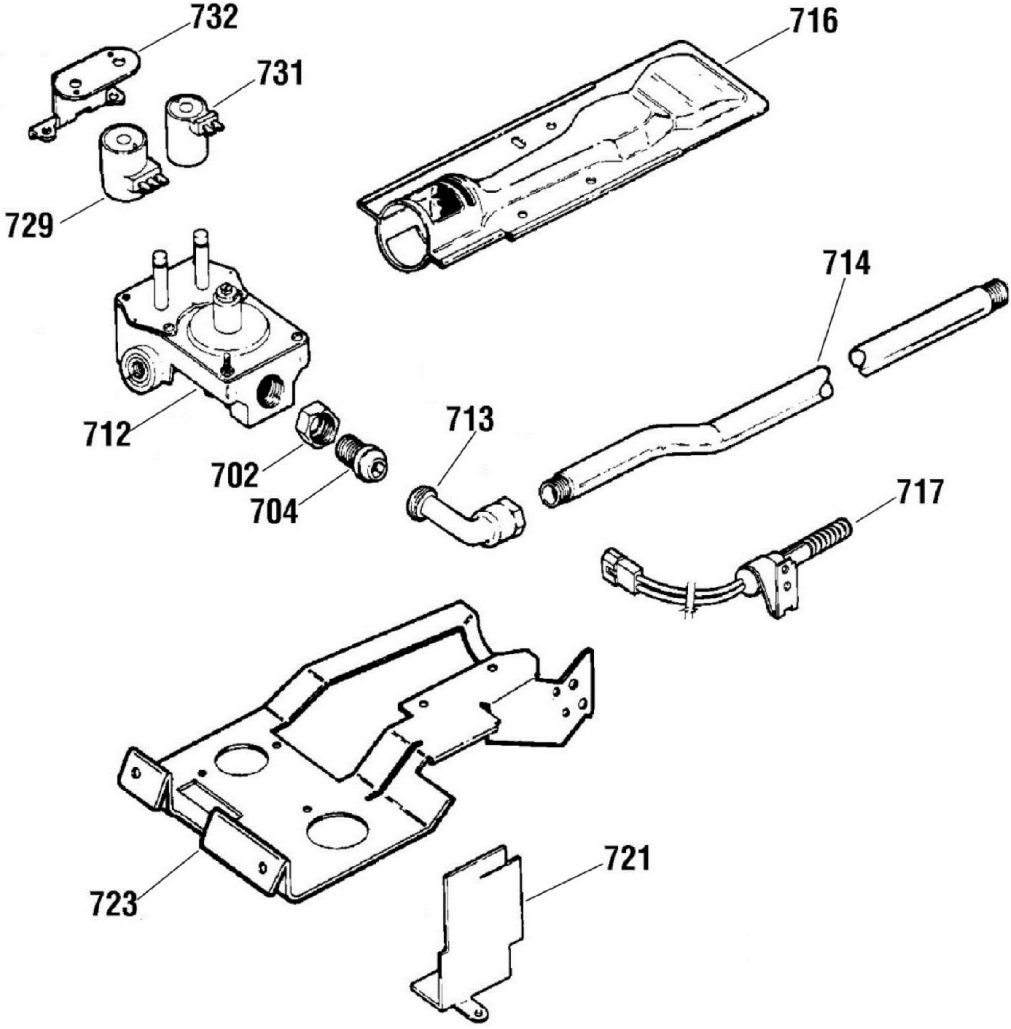

CONTROL PANEL

SEA1138PFWW

PUERTA

SEA1138PFWW

GABINETE

SEA1138PFWW

TINA

SEA1138PFWW

QUEMADOR

SEA1138PFWW

MOTOR

SEA1138PFWW

Guía	Componente	Descripción
7	WE1M643	TIMER KNOB ASS (WHITE)
13	WE19M1456	BACKSPLASH ASM EASY WHITE
19	WE1M644	KNOB WHITE ROTARY
35	WE4M326	START SWITCH
41	WE1X980	CLIP KNOB
72	WE19M1404	BACK PANEL
90	WE2M205	SOPORTE
100	WE4M319	TIMER
200	WE00M112	BLOWER CLAMP
201	WE16M15	BLOWER WHEEL
203	WE13X182	STRAP MOTOR
204	WE1X921	MOTOR STRAP
205	WE13M39	SOPORTE
206	WE00M111	BLOWER CLAMP
213	WE12M22	BELT DRIVE
215	WE3M25	IDLER ARM SPRING
216	WE12M8	PULLEY IDLER
218	WE14M93	BLOWER HOUSING
219	WE1M473	GASKET SEAL, HSNG EXH.
222	WE20M253	COVER BOTTOM
228	WE14M90	ELBOW EXHAUST
230	WE4M216	CONTROL TERMOSTATO
233	WE13M35	MOTOR PLATE
234	WE2M96	NUT CAP
236	WE1M368	LEVELLING SCREW
300	WE18M25	FILTER (WHITE)
301	WE20M254	FRONT PANEL "WHITE"

Guía	Componente	Descripción
304	WE2M188	ESPREA
305	WE10M109	INNER DOOR ASM. " WHITE "
307	WE10M102	DOOR PANEL "WHITE"
311	WE14M92	AIR DUCT ASM.
312	WE9M15	FELT
313	WE3M26	TOP BEARING
316	WE1M481	CORREDERA
317	WE1M333	SLIDE WHITE
325	WE00M169	GASKET (SEAL)
327	WE1M536	LATCH
380	WE4M126	DOOR SWITCH
401	WE20M286	COVER "WHITE"
404	WE20M260	SIDE PANEL "WHITE"
408	WE20M304	CABINET BASE
410	WE1M467	LEVELLING LEG & BRACKET ASM. FRONT
411	WE1M527	FRONT BRACKET LEVEL LEG
412	WE1M468	BRACKET LEVEL SCREW REAR
413	WE1M528	SOPORTE TRASERO DE TORNILLO DE NIVELACION
420	WE20M301	PANEL REAR 6 CU FT
421	WE26M335	CORD SET 120V
456	WE1X617	PIPE CLAMP
503	WE21M14	DRUM ASM 6.0 CU.FT
504	WE14M77	DEFLECTOR HEAT
507	WE4M181	TERMOSTATO
508	WE3X39	SOPORTE
509	WE14M75	BAFFLE
515	WE1X627	GROUND STRAP