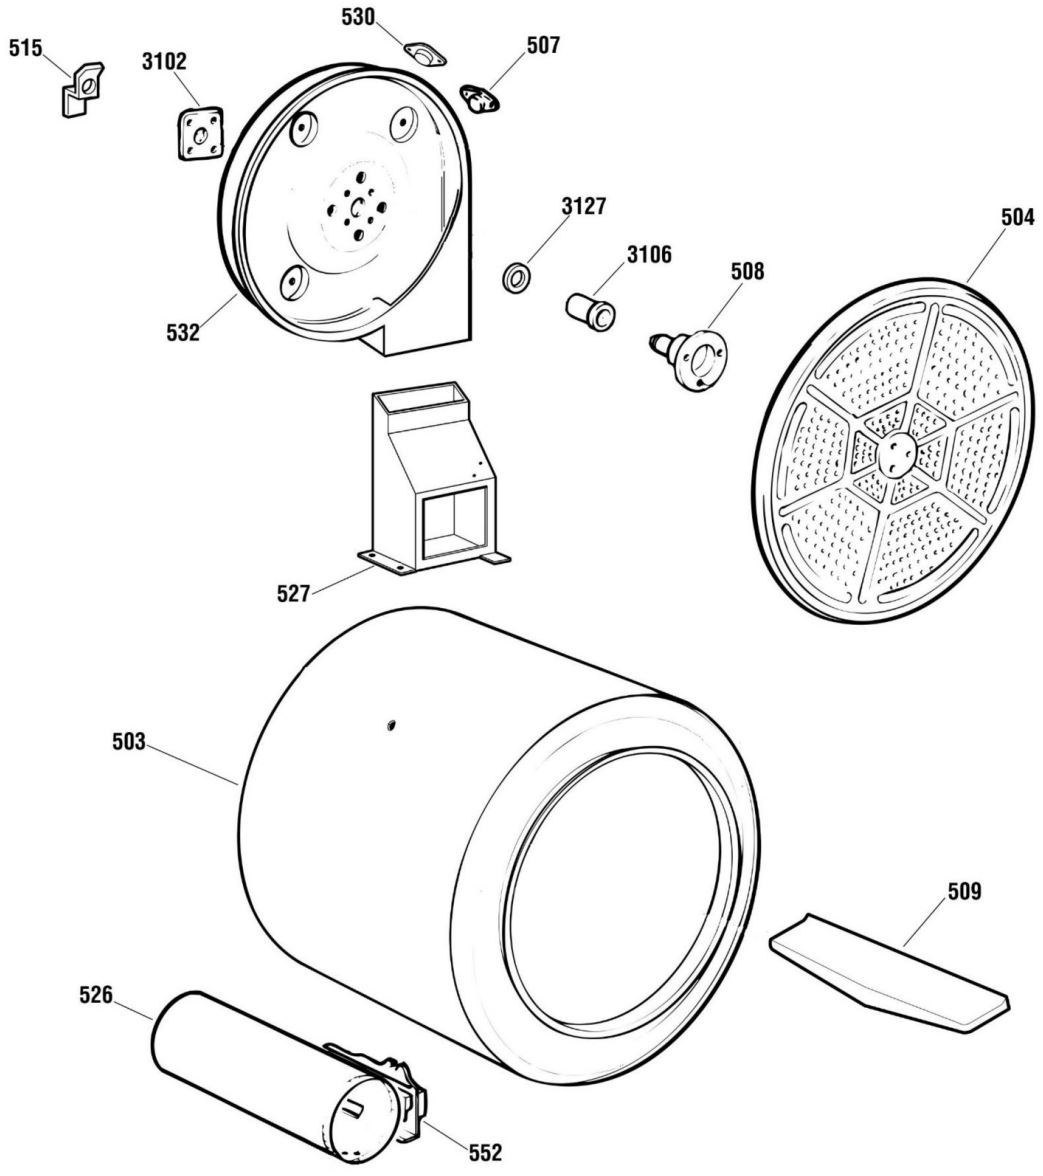

CONTROL PANEL

SEA1138PFWW

PUERTA

SEA1138PFWW

GABINETE

SEA1138PFWW

TINA

SEA1138PFWW

QUEMADOR

SEA1138PFWW

MOTOR

SEA1138PFWW

Guía	Componente	Descripción
7	WE1M643	TIMER KNOB ASS (WHITE)
13	WE19M1456	BACKSPLASH ASM EASY WHITE
19	WE1M644	KNOB WHITE ROTARY
35	WE4M326	START SWITCH
41	WE1X980	CLIP KNOB
72	WE19M1404	BACK PANEL
90	WE2M205	SOPORTE
100	WE4M319	TIMER
200	WE00M112	BLOWER CLAMP
201	WE16M15	BLOWER WHEEL
203	WE13X182	STRAP MOTOR
204	WE1X921	MOTOR STRAP
205	WE13M39	SOPORTE
206	WE00M111	BLOWER CLAMP
213	WE12M22	BELT DRIVE
215	WE3M25	IDLER ARM SPRING
216	WE12M8	PULLEY IDLER
218	WE14M93	BLOWER HOUSING
219	WE1M473	GASKET SEAL, HSNG EXH.
222	WE20M253	COVER BOTTOM
228	WE14M90	ELBOW EXHAUST
230	WE4M216	CONTROL TERMOSTATO
233	WE13M35	MOTOR PLATE
234	WE2M96	NUT CAP
236	WE1M368	LEVELLING SCREW
300	WE18M25	FILTER (WHITE)
301	WE20M254	FRONT PANEL "WHITE"

Guía	Componente	Descripción
304	WE2M188	ESPREA
305	WE10M109	INNER DOOR ASM. " WHITE "
307	WE10M102	DOOR PANEL "WHITE"
311	WE14M92	AIR DUCT ASM.
312	WE9M15	FELT
313	WE3M26	TOP BEARING
316	WE1M481	CORREDERA
317	WE1M333	SLIDE WHITE
325	WE00M169	GASKET (SEAL)
327	WE1M536	LATCH
380	WE4M126	DOOR SWITCH
401	WE20M286	COVER "WHITE"
404	WE20M260	SIDE PANEL "WHITE"
408	WE20M304	CABINET BASE
410	WE1M467	LEVELLING LEG & BRACKET ASM. FRONT
411	WE1M527	FRONT BRACKET LEVEL LEG
412	WE1M468	BRACKET LEVEL SCREW REAR
413	WE1M528	SOPORTE TRASERO DE TORNILLO DE NIVELACION
420	WE20M301	PANEL REAR 6 CU FT
421	WE26M335	CORD SET 120V
456	WE1X617	PIPE CLAMP
503	WE21M14	DRUM ASM 6.0 CU.FT
504	WE14M77	DEFLECTOR HEAT
507	WE4M181	TERMOSTATO
508	WE3X39	SOPORTE
509	WE14M75	BAFFLE
515	WE1X627	GROUND STRAP