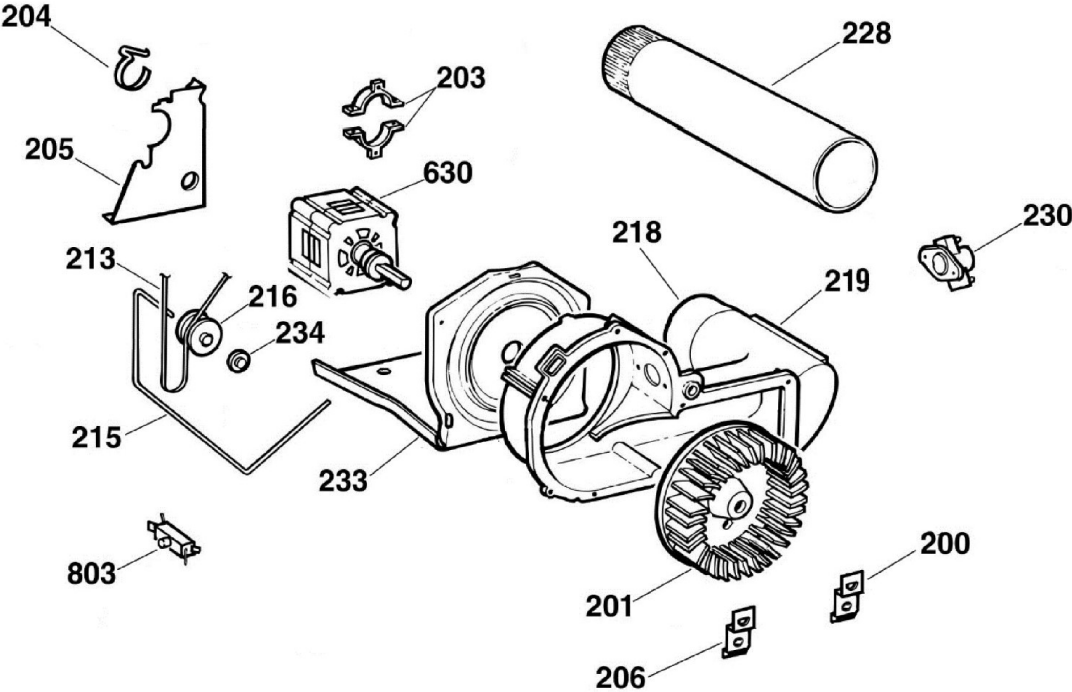

CONTROL PANEL

SEA1138PFWW

PUERTA

SEA1138PFWW

GABINETE

SEA1138PFWW

TINA

SEA1138PFWW

QUEMADOR

SEA1138PFWW

MOTOR

SEA1138PFWW

Guía	Componente	Descripción
7	WE1M643	TIMER KNOB ASS (WHITE)
13	WE19M1456	BACKSPLASH ASM EASY WHITE
19	WE1M644	KNOB WHITE ROTARY
35	WE4M326	START SWITCH
41	WE1X980	CLIP KNOB
72	WE19M1404	BACK PANEL
90	WE2M205	SOPORTE
100	WE4M319	TIMER
200	WE00M112	BLOWER CLAMP
201	WE16M15	BLOWER WHEEL
203	WE13X182	STRAP MOTOR
204	WE1X921	MOTOR STRAP
205	WE13M39	SOPORTE
206	WE00M111	BLOWER CLAMP
213	WE12M22	BELT DRIVE
215	WE3M25	IDLER ARM SPRING
216	WE12M8	PULLEY IDLER
218	WE14M93	BLOWER HOUSING
219	WE1M473	GASKET SEAL, HSNG EXH.
222	WE20M253	COVER BOTTOM
228	WE14M90	ELBOW EXHAUST
230	WE4M216	CONTROL TERMOSTATO
233	WE13M35	MOTOR PLATE
234	WE2M96	NUT CAP
236	WE1M368	LEVELLING SCREW
300	WE18M25	FILTER (WHITE)
301	WE20M254	FRONT PANEL "WHITE"

Guía	Componente	Descripción
304	WE2M188	ESPREA
305	WE10M109	INNER DOOR ASM. " WHITE "
307	WE10M102	DOOR PANEL "WHITE"
311	WE14M92	AIR DUCT ASM.
312	WE9M15	FELT
313	WE3M26	TOP BEARING
316	WE1M481	CORREDERA
317	WE1M333	SLIDE WHITE
325	WE00M169	GASKET (SEAL)
327	WE1M536	LATCH
380	WE4M126	DOOR SWITCH
401	WE20M286	COVER "WHITE"
404	WE20M260	SIDE PANEL "WHITE"
408	WE20M304	CABINET BASE
410	WE1M467	LEVELLING LEG & BRACKET ASM. FRONT
411	WE1M527	FRONT BRACKET LEVEL LEG
412	WE1M468	BRACKET LEVEL SCREW REAR
413	WE1M528	SOPORTE TRASERO DE TORNILLO DE NIVELACION
420	WE20M301	PANEL REAR 6 CU FT
421	WE26M335	CORD SET 120V
456	WE1X617	PIPE CLAMP
503	WE21M14	DRUM ASM 6.0 CU.FT
504	WE14M77	DEFLECTOR HEAT
507	WE4M181	TERMOSTATO
508	WE3X39	SOPORTE
509	WE14M75	BAFFLE
515	WE1X627	GROUND STRAP