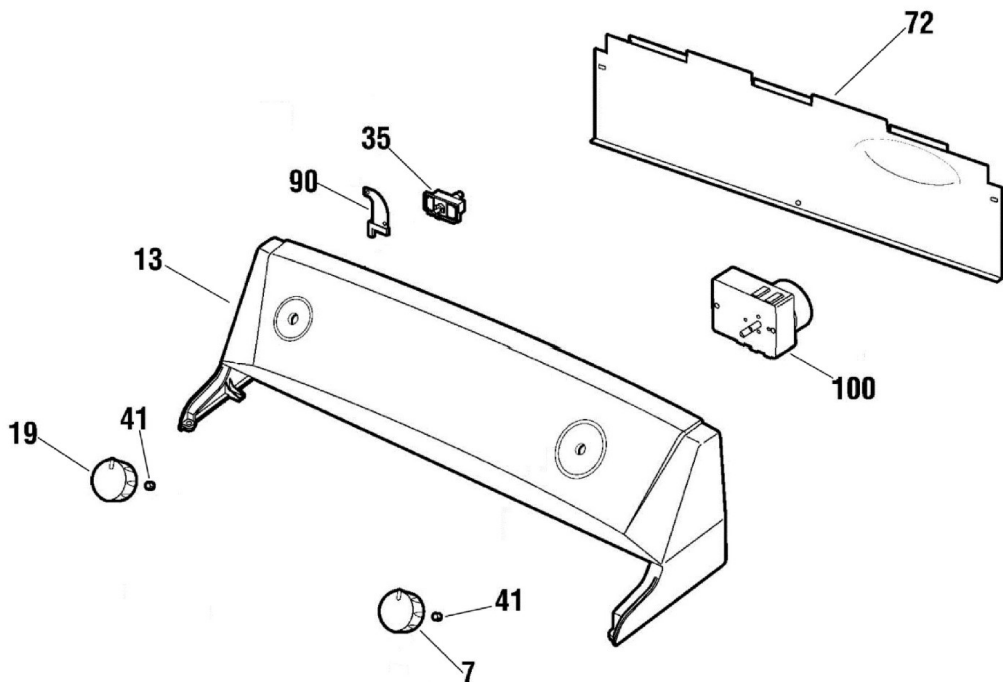

CONTROL PANEL

SEA1138PFWW

PUERTA

SEA1138PFWW

GABINETE

SEA1138PFWW

TINA

SEA1138PFWW

QUEMADOR

SEA1138PFWW

MOTOR

SEA1138PFWW

Guía	Componente	Descripción
7	WE1M643	TIMER KNOB ASS (WHITE)
13	WE19M1456	BACKSPLASH ASM EASY WHITE
19	WE1M644	KNOB WHITE ROTARY
35	WE4M326	START SWITCH
41	WE1X980	CLIP KNOB
72	WE19M1404	BACK PANEL
90	WE2M205	SOPORTE
100	WE4M319	TIMER
200	WE00M112	BLOWER CLAMP
201	WE16M15	BLOWER WHEEL
203	WE13X182	STRAP MOTOR
204	WE1X921	MOTOR STRAP
205	WE13M39	SOPORTE
206	WE00M111	BLOWER CLAMP
213	WE12M22	BELT DRIVE
215	WE3M25	IDLER ARM SPRING
216	WE12M8	PULLEY IDLER
218	WE14M93	BLOWER HOUSING
219	WE1M473	GASKET SEAL, HSNG EXH.
222	WE20M253	COVER BOTTOM
228	WE14M90	ELBOW EXHAUST
230	WE4M216	CONTROL TERMOSTATO
233	WE13M35	MOTOR PLATE
234	WE2M96	NUT CAP
236	WE1M368	LEVELLING SCREW
300	WE18M25	FILTER (WHITE)
301	WE20M254	FRONT PANEL "WHITE"

Guía	Componente	Descripción
304	WE2M188	ESPREA
305	WE10M109	INNER DOOR ASM. " WHITE "
307	WE10M102	DOOR PANEL "WHITE"
311	WE14M92	AIR DUCT ASM.
312	WE9M15	FELT
313	WE3M26	TOP BEARING
316	WE1M481	CORREDERA
317	WE1M333	SLIDE WHITE
325	WE00M169	GASKET (SEAL)
327	WE1M536	LATCH
380	WE4M126	DOOR SWITCH
401	WE20M286	COVER "WHITE"
404	WE20M260	SIDE PANEL "WHITE"
408	WE20M304	CABINET BASE
410	WE1M467	LEVELLING LEG & BRACKET ASM. FRONT
411	WE1M527	FRONT BRACKET LEVEL LEG
412	WE1M468	BRACKET LEVEL SCREW REAR
413	WE1M528	SOPORTE TRASERO DE TORNILLO DE NIVELACION
420	WE20M301	PANEL REAR 6 CU FT
421	WE26M335	CORD SET 120V
456	WE1X617	PIPE CLAMP
503	WE21M14	DRUM ASM 6.0 CU.FT
504	WE14M77	DEFLECTOR HEAT
507	WE4M181	TERMOSTATO
508	WE3X39	SOPORTE
509	WE14M75	BAFFLE
515	WE1X627	GROUND STRAP