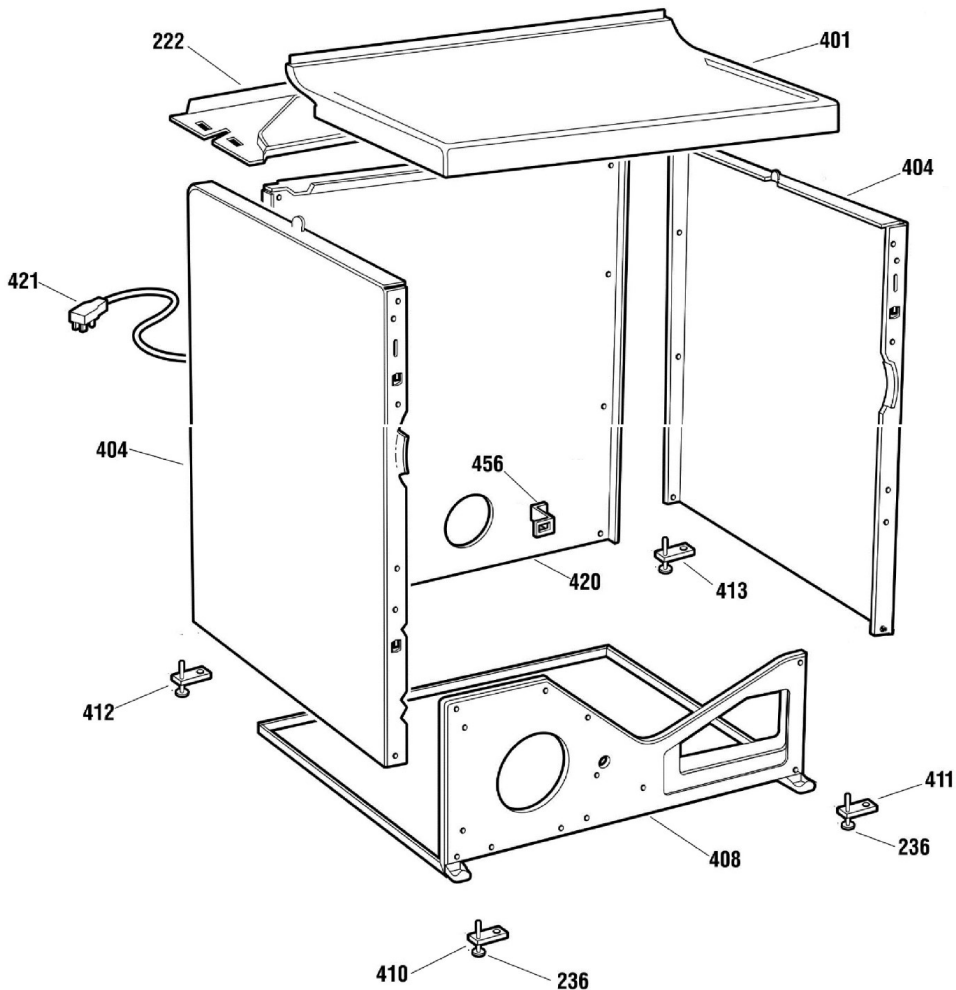

CONTROL PANEL

SEA1138PFWW

PUERTA

SEA1138PFWW

GABINETE

SEA1138PFWW

TINA

SEA1138PFWW

QUEMADOR

SEA1138PFWW

MOTOR

SEA1138PFWW

Guía	Componente	Descripción
7	WE1M643	TIMER KNOB ASS (WHITE)
13	WE19M1456	BACKSPLASH ASM EASY WHITE
19	WE1M644	KNOB WHITE ROTARY
35	WE4M326	START SWITCH
41	WE1X980	CLIP KNOB
72	WE19M1404	BACK PANEL
90	WE2M205	SOPORTE
100	WE4M319	TIMER
200	WE00M112	BLOWER CLAMP
201	WE16M15	BLOWER WHEEL
203	WE13X182	STRAP MOTOR
204	WE1X921	MOTOR STRAP
205	WE13M39	SOPORTE
206	WE00M111	BLOWER CLAMP
213	WE12M22	BELT DRIVE
215	WE3M25	IDLER ARM SPRING
216	WE12M8	PULLEY IDLER
218	WE14M93	BLOWER HOUSING
219	WE1M473	GASKET SEAL, HSNG EXH.
222	WE20M253	COVER BOTTOM
228	WE14M90	ELBOW EXHAUST
230	WE4M216	CONTROL TERMOSTATO
233	WE13M35	MOTOR PLATE
234	WE2M96	NUT CAP
236	WE1M368	LEVELLING SCREW
300	WE18M25	FILTER (WHITE)
301	WE20M254	FRONT PANEL "WHITE"

Guía	Componente	Descripción
304	WE2M188	ESPREA
305	WE10M109	INNER DOOR ASM. " WHITE "
307	WE10M102	DOOR PANEL "WHITE"
311	WE14M92	AIR DUCT ASM.
312	WE9M15	FELT
313	WE3M26	TOP BEARING
316	WE1M481	CORREDERA
317	WE1M333	SLIDE WHITE
325	WE00M169	GASKET (SEAL)
327	WE1M536	LATCH
380	WE4M126	DOOR SWITCH
401	WE20M286	COVER "WHITE"
404	WE20M260	SIDE PANEL "WHITE"
408	WE20M304	CABINET BASE
410	WE1M467	LEVELLING LEG & BRACKET ASM. FRONT
411	WE1M527	FRONT BRACKET LEVEL LEG
412	WE1M468	BRACKET LEVEL SCREW REAR
413	WE1M528	SOPORTE TRASERO DE TORNILLO DE NIVELACION
420	WE20M301	PANEL REAR 6 CU FT
421	WE26M335	CORD SET 120V
456	WE1X617	PIPE CLAMP
503	WE21M14	DRUM ASM 6.0 CU.FT
504	WE14M77	DEFLECTOR HEAT
507	WE4M181	TERMOSTATO
508	WE3X39	SOPORTE
509	WE14M75	BAFFLE
515	WE1X627	GROUND STRAP