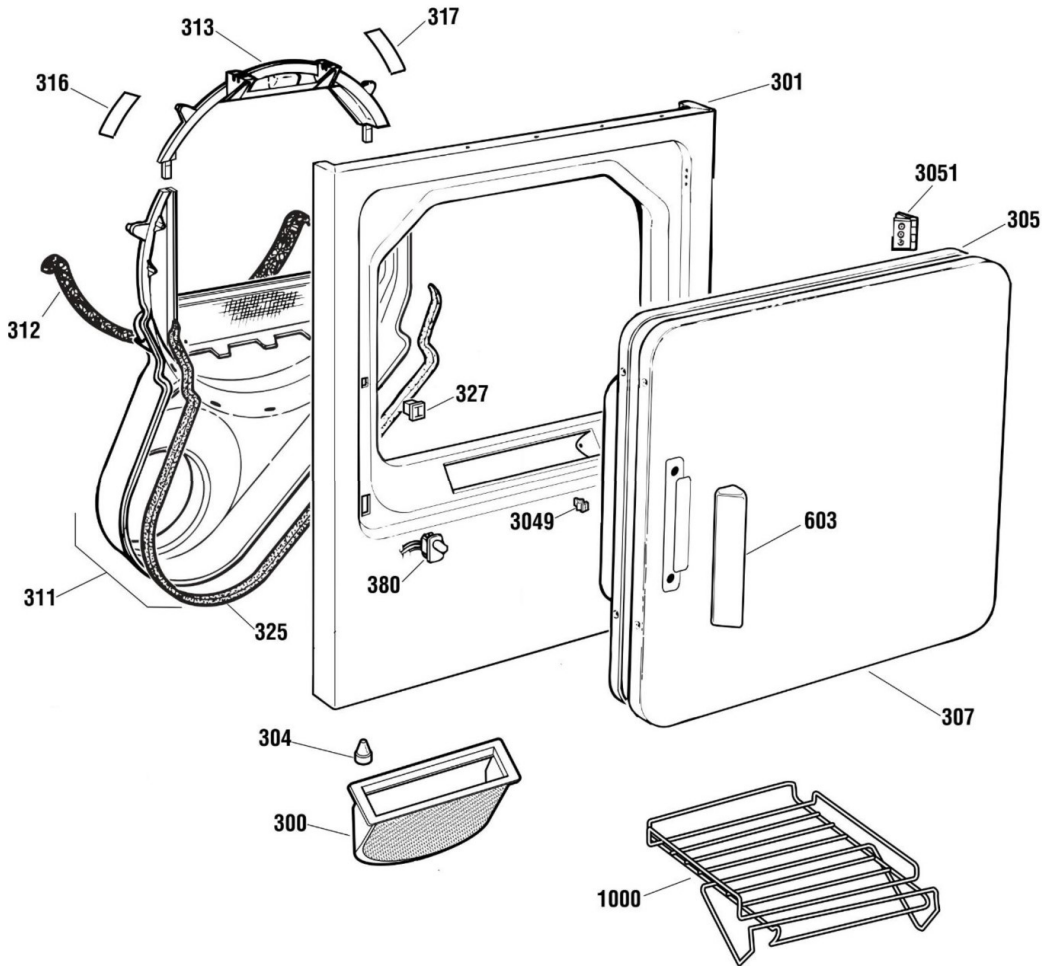

CONTROL PANEL

SEA1138PFWW

PUERTA

SEA1138PFWW

GABINETE

SEA1138PFWW

TINA

SEA1138PFWW

QUEMADOR

SEA1138PFWW

MOTOR

SEA1138PFWW

Guía	Componente	Descripción
7	WE1M643	TIMER KNOB ASS (WHITE)
13	WE19M1456	BACKSPLASH ASM EASY WHITE
19	WE1M644	KNOB WHITE ROTARY
35	WE4M326	START SWITCH
41	WE1X980	CLIP KNOB
72	WE19M1404	BACK PANEL
90	WE2M205	SOPORTE
100	WE4M319	TIMER
200	WE00M112	BLOWER CLAMP
201	WE16M15	BLOWER WHEEL
203	WE13X182	STRAP MOTOR
204	WE1X921	MOTOR STRAP
205	WE13M39	SOPORTE
206	WE00M111	BLOWER CLAMP
213	WE12M22	BELT DRIVE
215	WE3M25	IDLER ARM SPRING
216	WE12M8	PULLEY IDLER
218	WE14M93	BLOWER HOUSING
219	WE1M473	GASKET SEAL, HSNG EXH.
222	WE20M253	COVER BOTTOM
228	WE14M90	ELBOW EXHAUST
230	WE4M216	CONTROL TERMOSTATO
233	WE13M35	MOTOR PLATE
234	WE2M96	NUT CAP
236	WE1M368	LEVELLING SCREW
300	WE18M25	FILTER (WHITE)
301	WE20M254	FRONT PANEL "WHITE"

Guía	Componente	Descripción
304	WE2M188	ESPREA
305	WE10M109	INNER DOOR ASM. " WHITE "
307	WE10M102	DOOR PANEL "WHITE"
311	WE14M92	AIR DUCT ASM.
312	WE9M15	FELT
313	WE3M26	TOP BEARING
316	WE1M481	CORREDERA
317	WE1M333	SLIDE WHITE
325	WE00M169	GASKET (SEAL)
327	WE1M536	LATCH
380	WE4M126	DOOR SWITCH
401	WE20M286	COVER "WHITE"
404	WE20M260	SIDE PANEL "WHITE"
408	WE20M304	CABINET BASE
410	WE1M467	LEVELLING LEG & BRACKET ASM. FRONT
411	WE1M527	FRONT BRACKET LEVEL LEG
412	WE1M468	BRACKET LEVEL SCREW REAR
413	WE1M528	SOPORTE TRASERO DE TORNILLO DE NIVELACION
420	WE20M301	PANEL REAR 6 CU FT
421	WE26M335	CORD SET 120V
456	WE1X617	PIPE CLAMP
503	WE21M14	DRUM ASM 6.0 CU.FT
504	WE14M77	DEFLECTOR HEAT
507	WE4M181	TERMOSTATO
508	WE3X39	SOPORTE
509	WE14M75	BAFFLE
515	WE1X627	GROUND STRAP