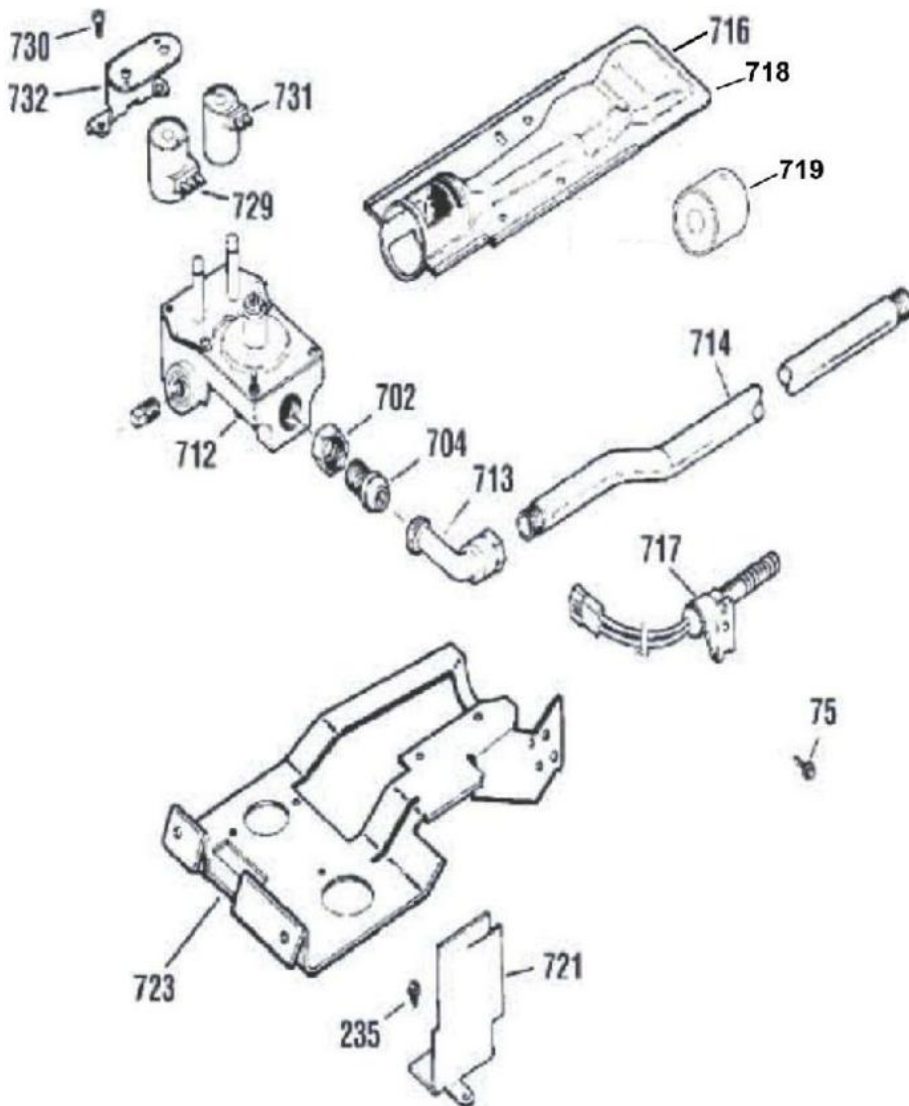

Distribuidor Autorizado

SurteRápido.com

Venta de Refacciones
Electrodomesticas

SEA1145PC0WW