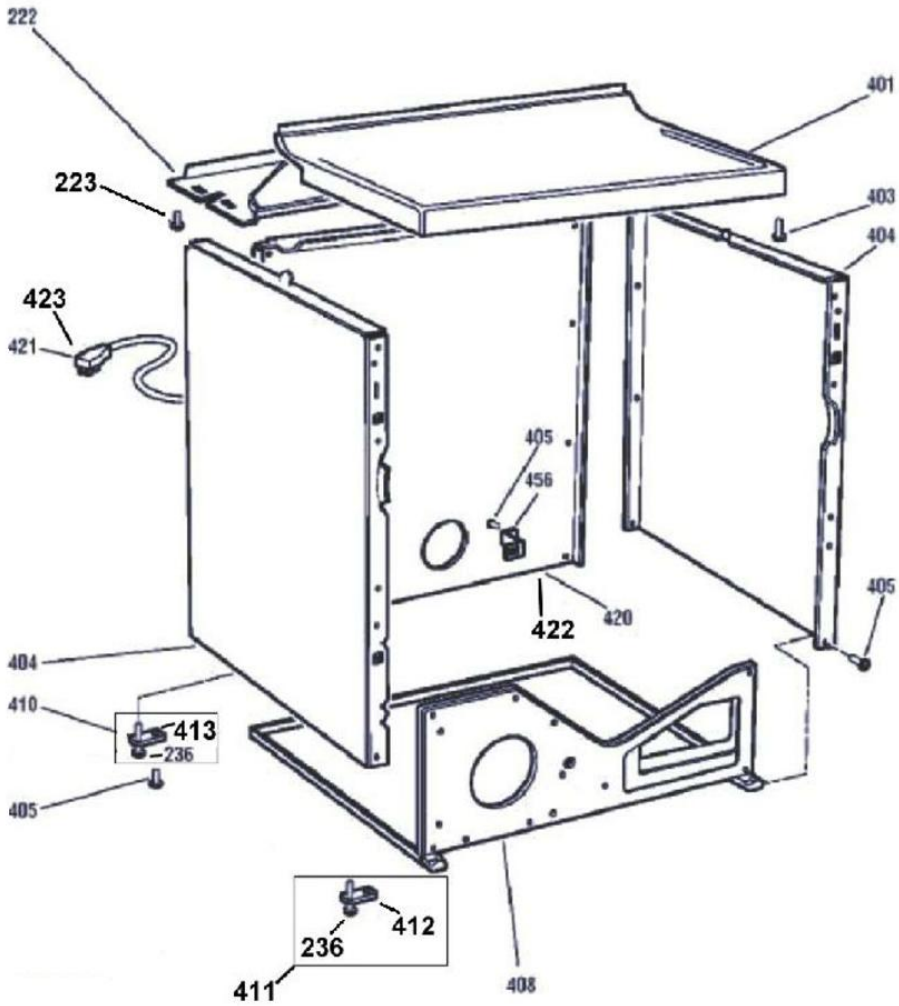

SEA1145PC0WW