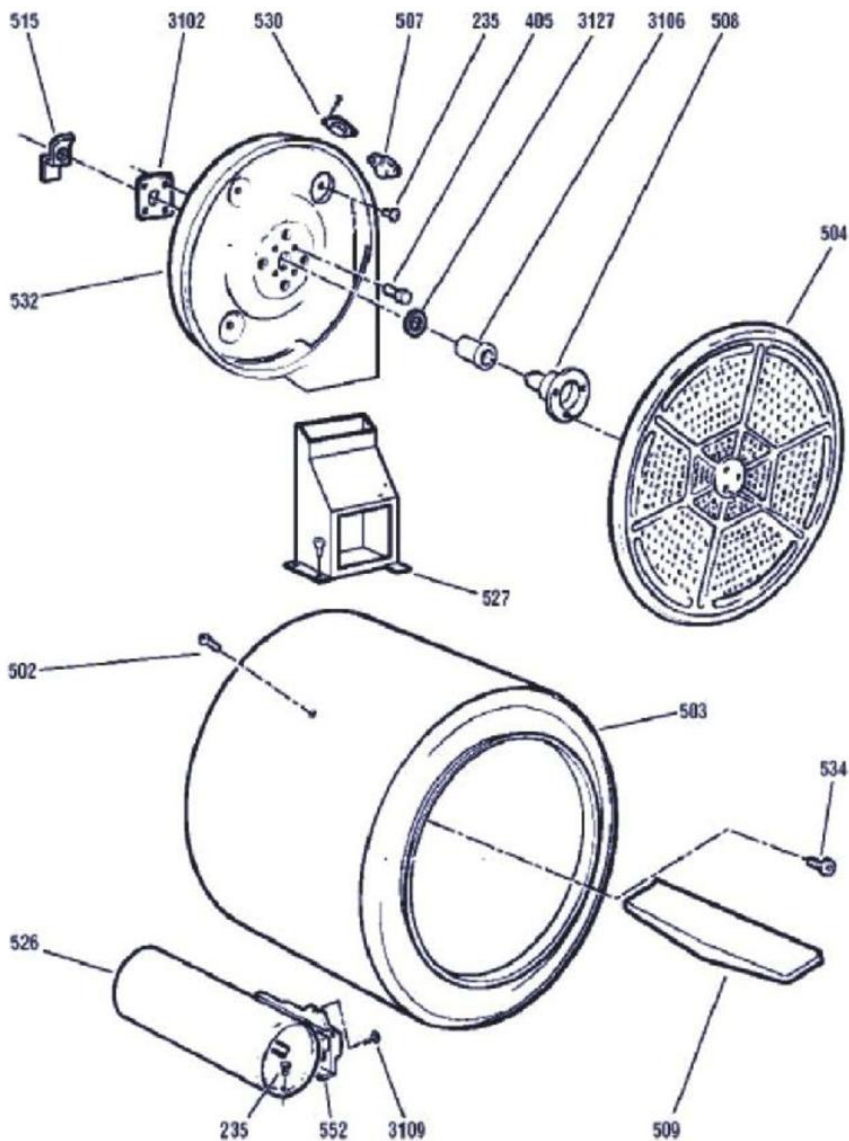

Distribuidor Autorizado

SurteRápido.com

Venta de Refacciones
Electrodomesticas

SEA1145PC0WW