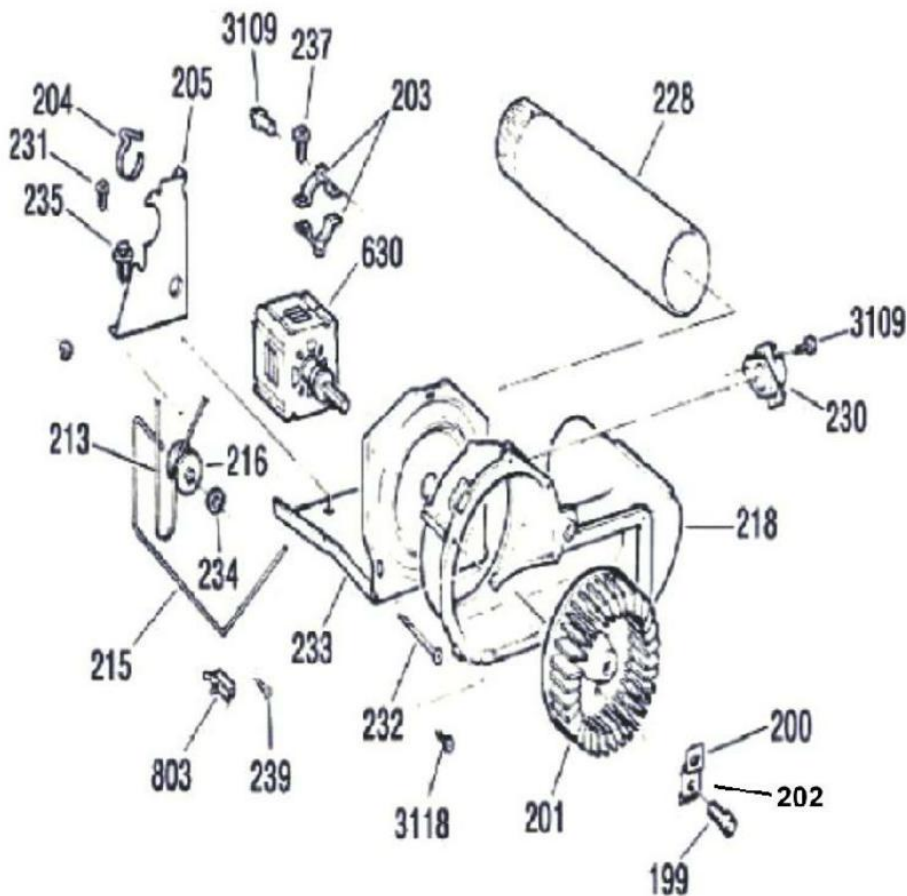

Distribuidor Autorizado

SurteRápido.com

Venta de Refacciones
Electrodomesticas

SEA1145PC0WW