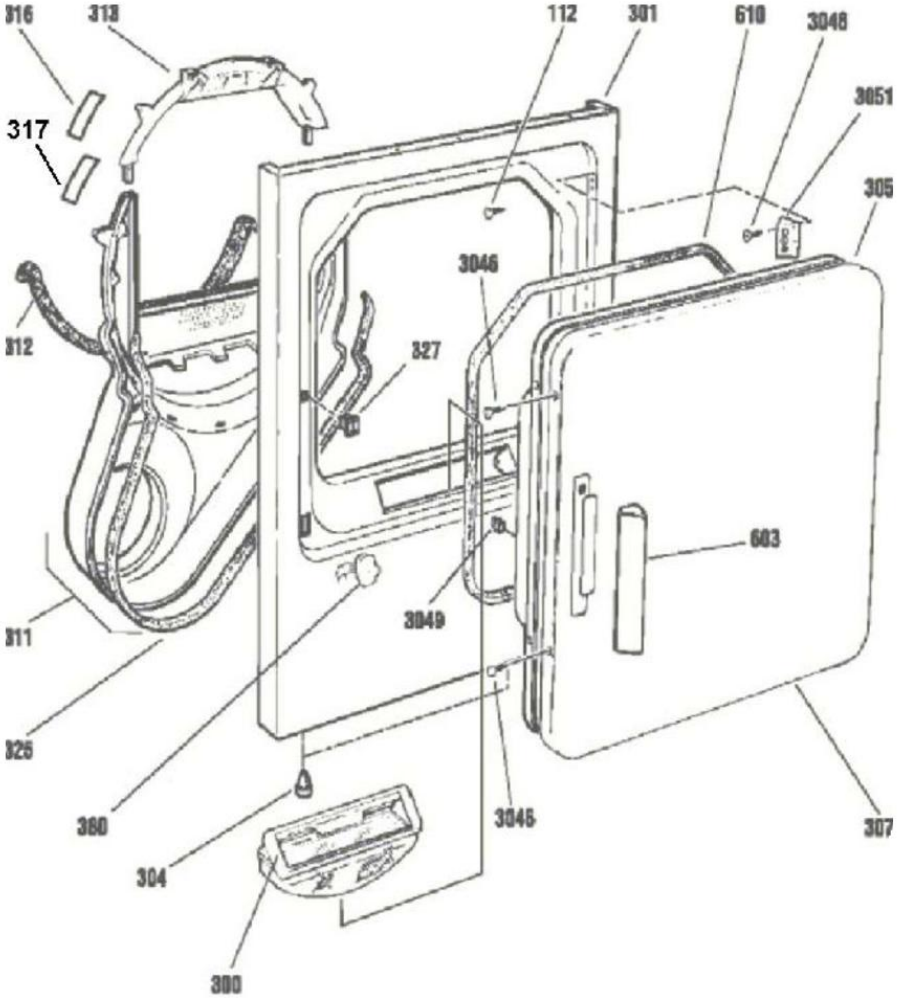

SEA1145PC0WW