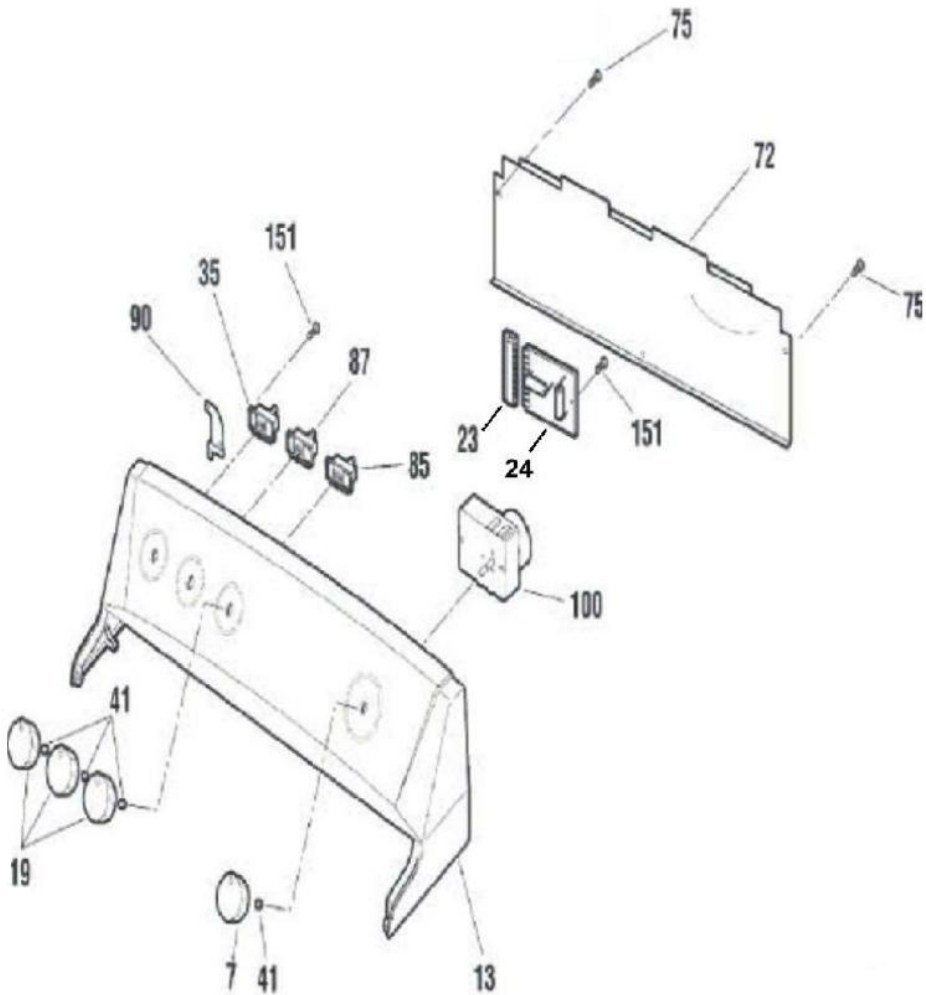

SEA1145PC0WW