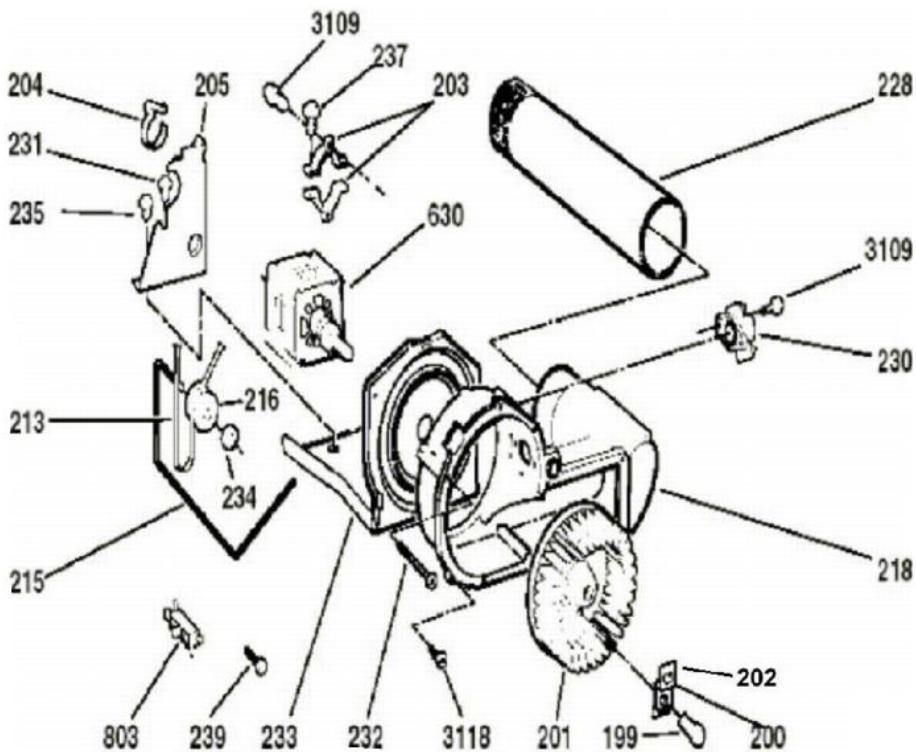

Distribuidor Autorizado

SurteRápido.com

Venta de Refacciones
Electrodomesticas

SEA1348PF0WW