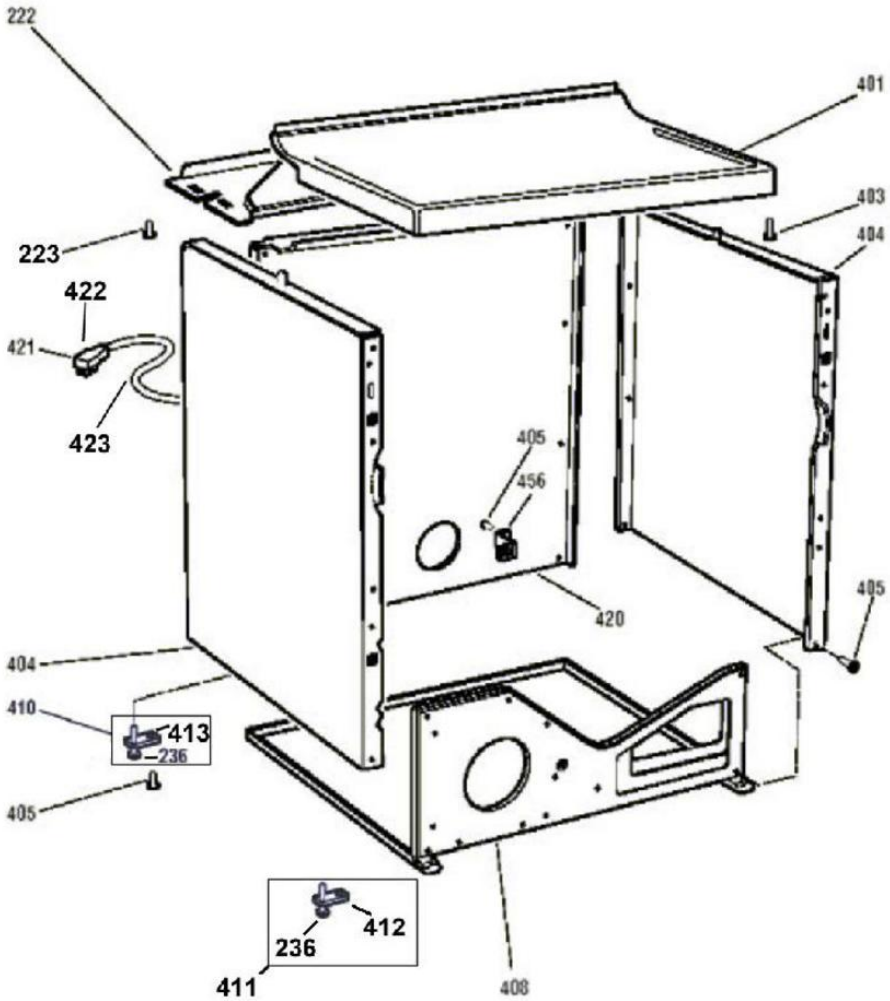

SEA1348PF0WW