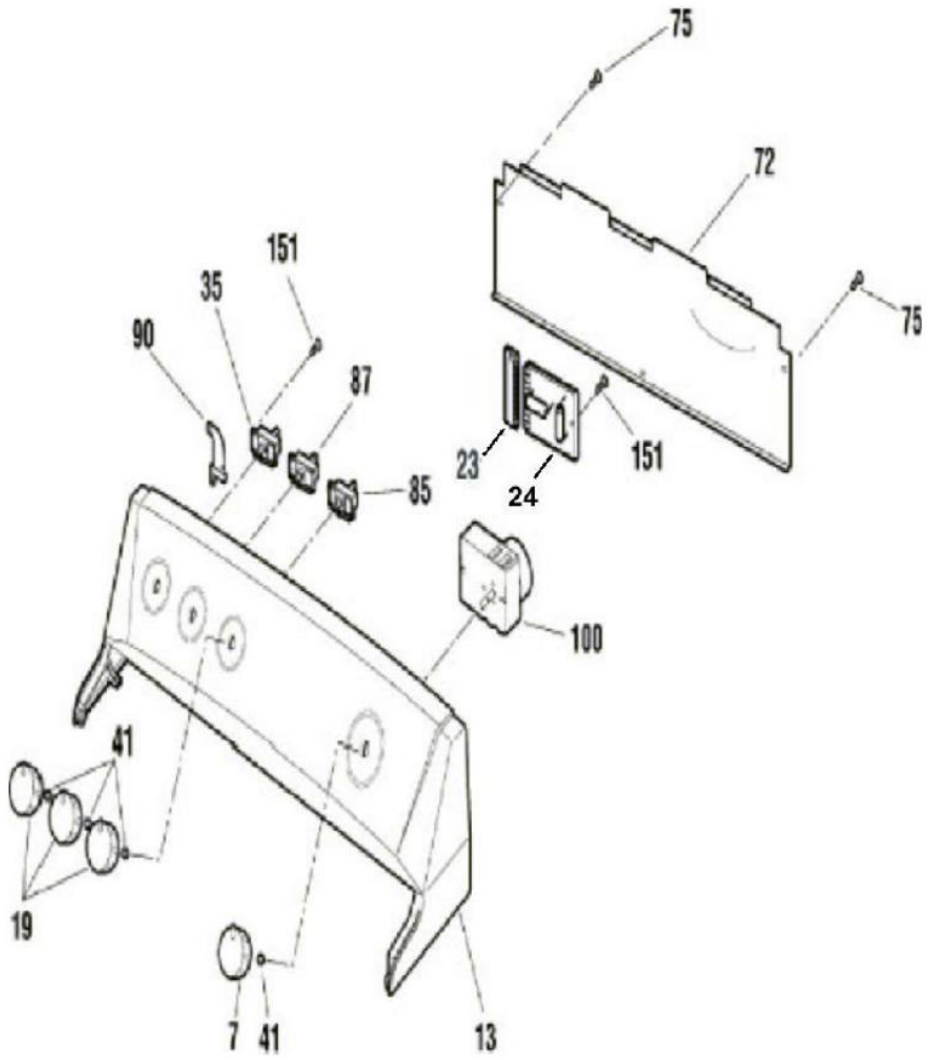

SEA1348PF0WW