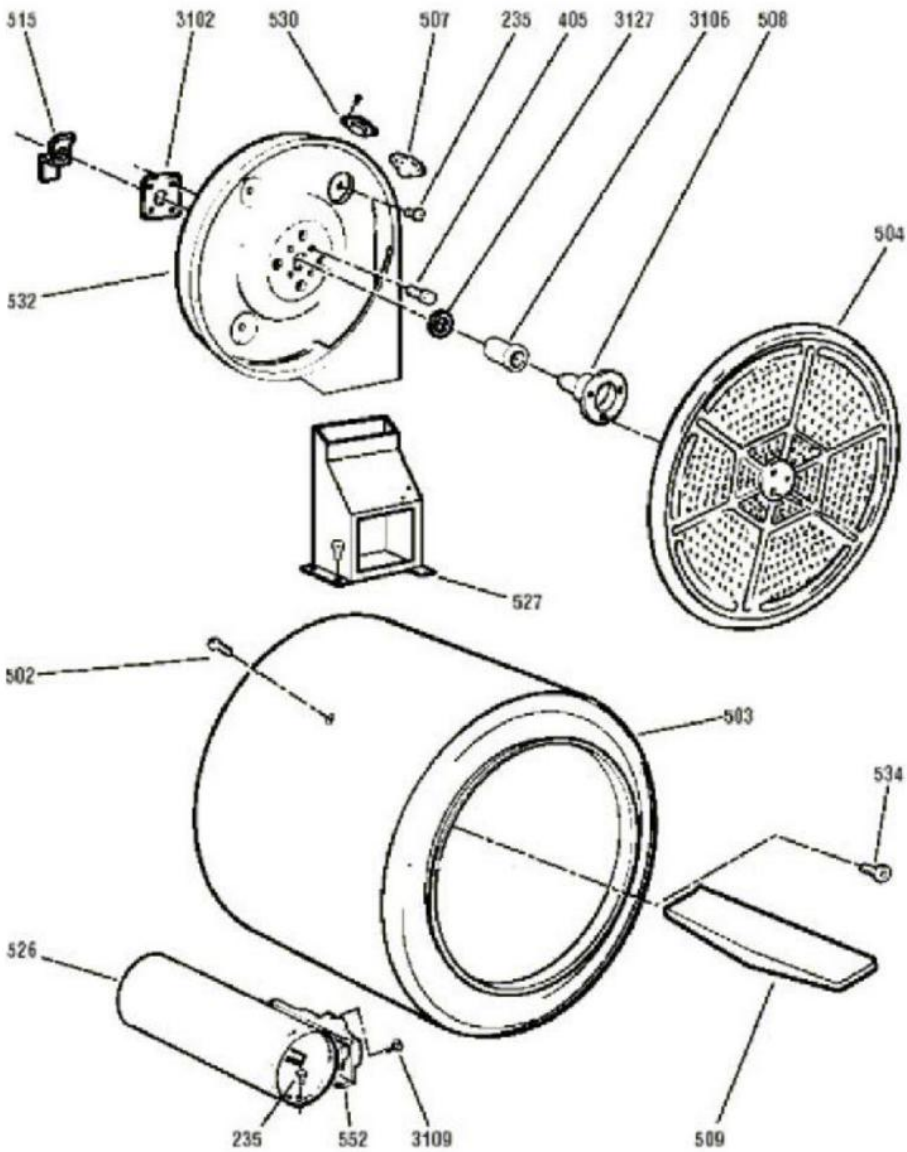

SEA1348PF0WW

SEA1348PF0WW

7	WE1M639	CONTROL KNOB ASM (WHITE)
13	WE19M1450	CONTROL HOUSING ASSEMBLY
19	WE1M641	ROTARY KNOB ASM (WHITE)
23	WE1M419	H.EDGE CONNECTOR
24	WE4M272	PC BOARD W/BEEPER
35	WE4M326	START SWITCH
41	WE1X980	CLIP KNOB
72	WE19M1404	BACK PANEL
75	WE2M173	SCREW
85	WE4M177	ROTARY SWITCH ON/OFF
87	WE4M269	ROTARY SWITCH 4-TEMPERATURE
90	WE2M205	BRACKET START SWITCH
100	WE4M319	TIMER
112	WE1M384	BEAUTY BUTTON-WHITE
151	WD3M76	SCREW
199	WE2M98	SCREW
200	WE00M111	BLOWER CLAMP
201	WE16M15	BLOWER WHEEL
202	WE00M112	BLOWER CLAMP
203	WE13X182	STRAP MOTOR
204	WE1X921	MOTOR BRACKET
205	WE13M39	MOTOR SUPPORT
205	WE2M200	SCREW
213	WE12M22	BELT DRIVE
215	WE3M25	IDLER ARM
216	WE12M8	IDLER PULLEY
218	WE14M93	BLOWER HOUSING
218	WE1M473	GASKET SEAL
222	WE20M253	BOTTOM COVER
223	WE2M189	SCREW
228	WE14M90	EXHAUST PIPE
230	WE4M216	THERMOSTATCONTROL BIASED
231	WE2M187	SCREW