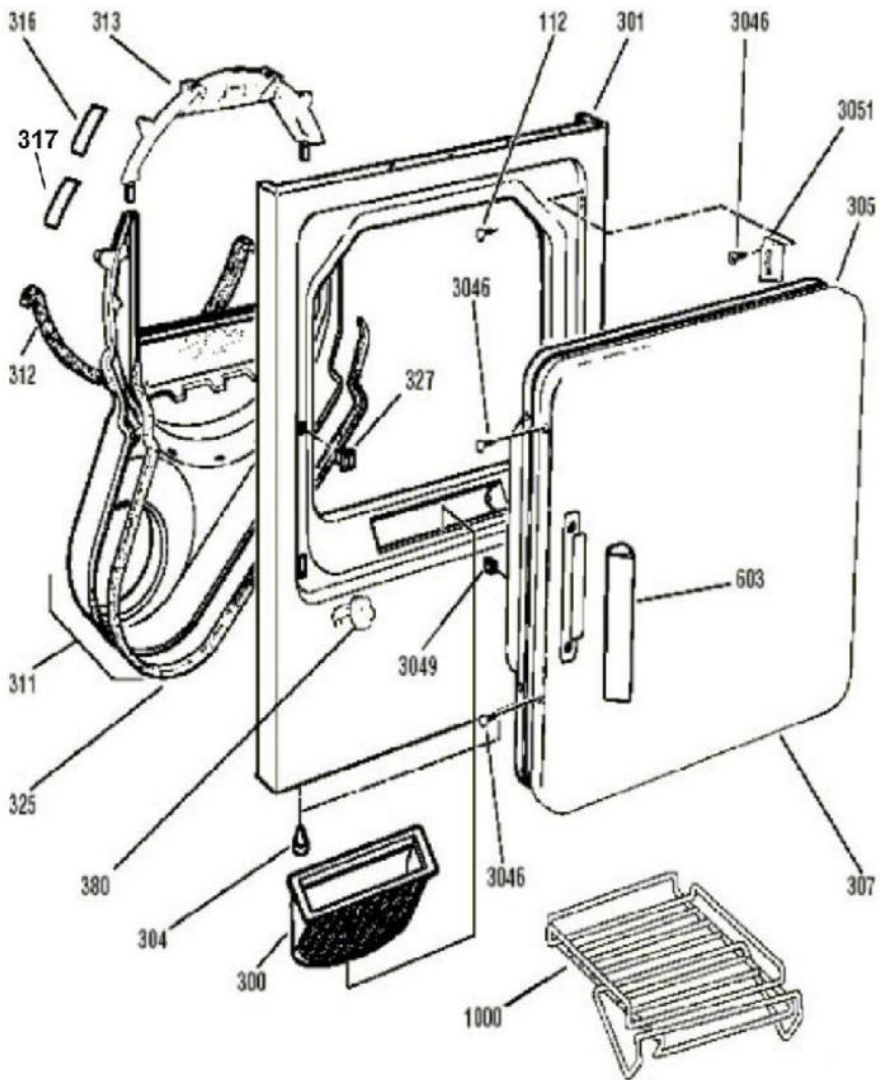

SEA1348PF0WW