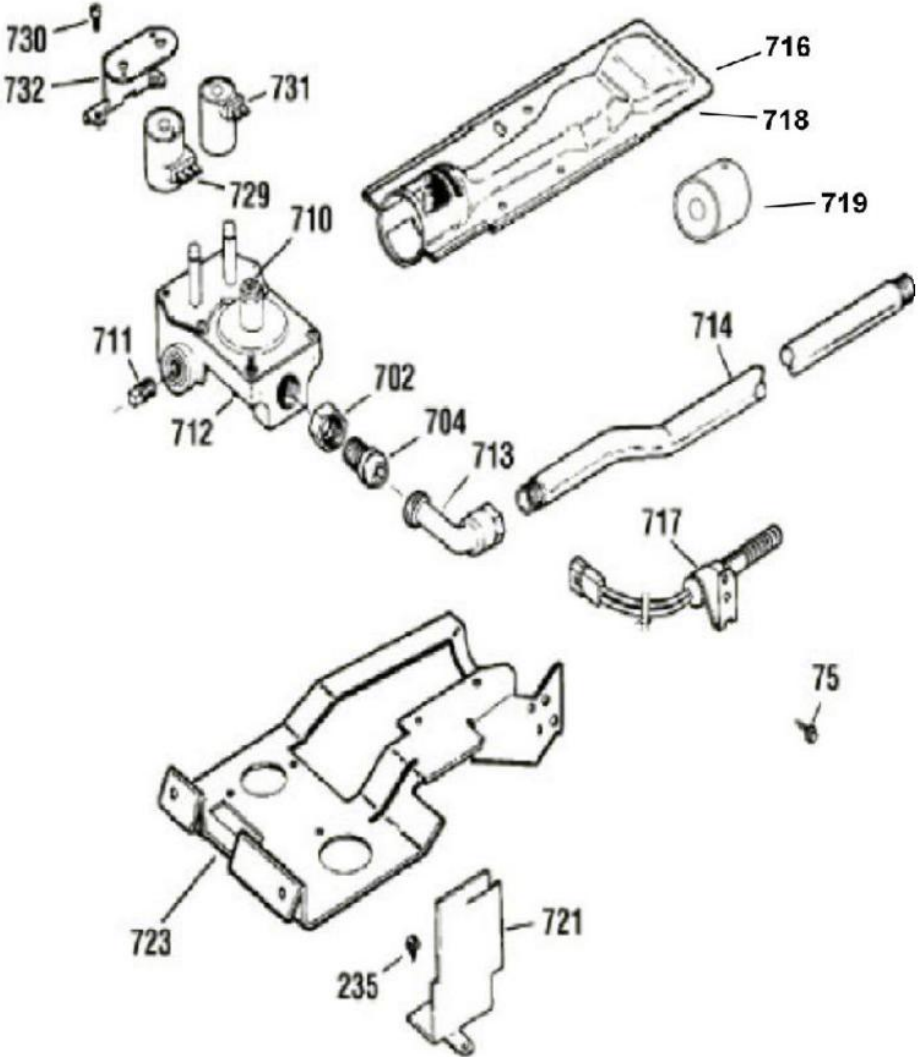

SEA1348PF0WW

SEA1348PF0WW

7	WE1M639	CONTROL KNOB ASM (WHITE)
13	WE19M1450	CONTROL HOUSING ASSEMBLY
19	WE1M641	ROTARY KNOB ASM (WHITE)
23	WE1M419	H.EDGE CONNECTOR
24	WE4M272	PC BOARD W/BEEPER
35	WE4M326	START SWITCH
41	WE1X980	CLIP KNOB
72	WE19M1404	BACK PANEL
75	WE2M173	SCREW
85	WE4M177	ROTARY SWITCH ON/OFF
87	WE4M269	ROTARY SWITCH 4-TEMPERATURE
90	WE2M205	BRACKET START SWITCH
100	WE4M319	TIMER
112	WE1M384	BEAUTY BUTTON-WHITE
151	WD3M76	SCREW
199	WE2M98	SCREW
200	WE00M111	BLOWER CLAMP
201	WE16M15	BLOWER WHEEL
202	WE00M112	BLOWER CLAMP
203	WE13X182	STRAP MOTOR
204	WE1X921	MOTOR BRACKET
205	WE13M39	MOTOR SUPPORT
205	WE2M200	SCREW
213	WE12M22	BELT DRIVE
215	WE3M25	IDLER ARM
216	WE12M8	IDLER PULLEY
218	WE14M93	BLOWER HOUSING
218	WE1M473	GASKET SEAL
222	WE20M253	BOTTOM COVER
223	WE2M189	SCREW
228	WE14M90	EXHAUST PIPE
230	WE4M216	THERMOSTATCONTROL BIASED
231	WE2M187	SCREW

232	WE2M202	SCREW
233	WE13M35	MOTOR PLATE
234	WE2M96	CAP NUT
235	WE1M280	SCREW
236	WE1M368	LEVELLING SCREW
237	WE2M154	SCREW
239	WE2M167	SCREWS
300	WE18M25	FILTER LINT (WHITE) POLYPROP
301	WE20M254	FRONT PANEL "WHITE"
304	WE2M188	STABILIZING LEG ASM.
305	WE10M109	INNER DOOR "WHITE"
307	WE10M102	DOOR PANEL "WHITE"
311	WE14M92	AIR DUCT ASM
311	WE1M575	SENSOR ROD
312	WE9M15	FELT
313	WE3M26	TOP BEARING
316	WE1M333	SLIDE WHITE
317	WE1M481	SLIDE GREEN
325	WE00M169	GASKET (SEAL)
327	WE1M536	LATCH
380	WE4M126	DOOR SWITCH
401	WE20M286	COVER "WHITE"
403	WE2M160	SCREW #8
404	WE20M260	SIDE PANEL "WHITE"
405	WE2X263	SCREW
408	WE20M304	CABINET BASE
410	WE1M468	LEVELLING LEG & BRACKET ASM. R
411	WE1M467	LEVELLING LEG & BRACKET ASM. F
412	WE1M527	FRONT BRACKET LEVEL LEG
413	WE1M528	REAR BRACKET LEVEL LEG
420	WE20M301	REAR PANEL 6 C.F.
421	WE1M155	CABLE CLIP
422	WE26M335	CORDSET
423	WZ5X158	SCREW GROUND
456	WE1X617	PIPE CLAMP SUPPORT
502	WE2M174	SCREW # 10
503	WE21M14	DRUM ASM 6.0 CU.FT
504	WE14M77	DIFFUSER