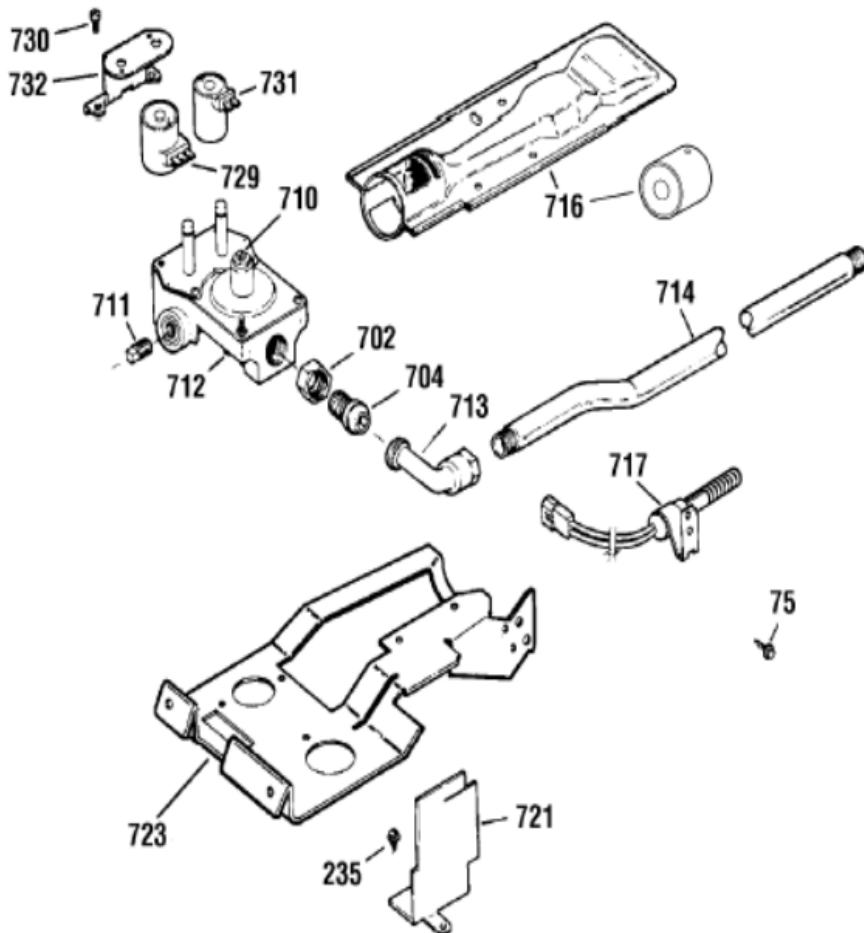

Venta de Refacciones
Electrodomesticas

SEA1450PF0W

Distribuidor Autorizado

SurteRápido.com

Venta de Refacciones
Electrodomesticas

SEA1450PF0W

SEA1450PF0W

7	WE1M638	CONTROL KNOB ASM (GREY) (S/P)
13	WE19M1449	CONTROL HOUSING ASSEMBLY (S/P)
19	WE1M640	ROTARY KNOB ASM (GREY) (S/P)
23	WE4X10102	PC BOARD (S/P)
23	WE1M419	H. EDGE CONNECTOR (S/P)
35	WE4M326	START SWITCH
41	WE1X980	CLIP KNOB (S/P)
72	WE19M1404	BACK PANEL (S/P)
75	WE2M173	SCREW (S/P)
85	WE4M177	ROTARY SWITCH ON/OFF
87	WE4M269	ROTARY SWITCH 4-TEMPERATURE
90	WE2M205	BRACKET (START SWITCH) (S/P)
100	WE4M321	TIMER
112	WE1M384	BEAUTY BUTTON-WHT (S/P)
151	WD3M76	SCREW (S/P)
199	WE2M98	SCREW (S/P)
200	WE00M112	BLOWER CLAMP (S/P)
200	WE00M111	BLOWER CLAMP (S/P)
201	WE16M15	BLOWER WHEEL (S/P)
203	WE13X200	STRAP MOTOR (S/P)
204	WE1X921	MOTOR BRACKET (S/P)
205	WE13M39	MOTOR SUPPORT (S/P)
205	WE2M200	SCREW GROUND (S/P)
213	WE12M22	BELT DRIVE (USE 134163500)
215	WE3M25	IDLER ARM
216	WE12X83	IDLER PULLEY
218	WE1M473	GASKET SEAL (S/P)
218	WE14M93	BLOWER HOUSING (S/P)
222	WE20M253	BOTTOM COVER (E-COAT) (S/P)
222	WE2M189	SCREW (S/P)
228	WE14M90	EXHAUST PIPE (S/P)
230	WE4M216	THERMOSTATCONTROL BIASED (S/P)
231	WE2M187	SCREW (S/P)