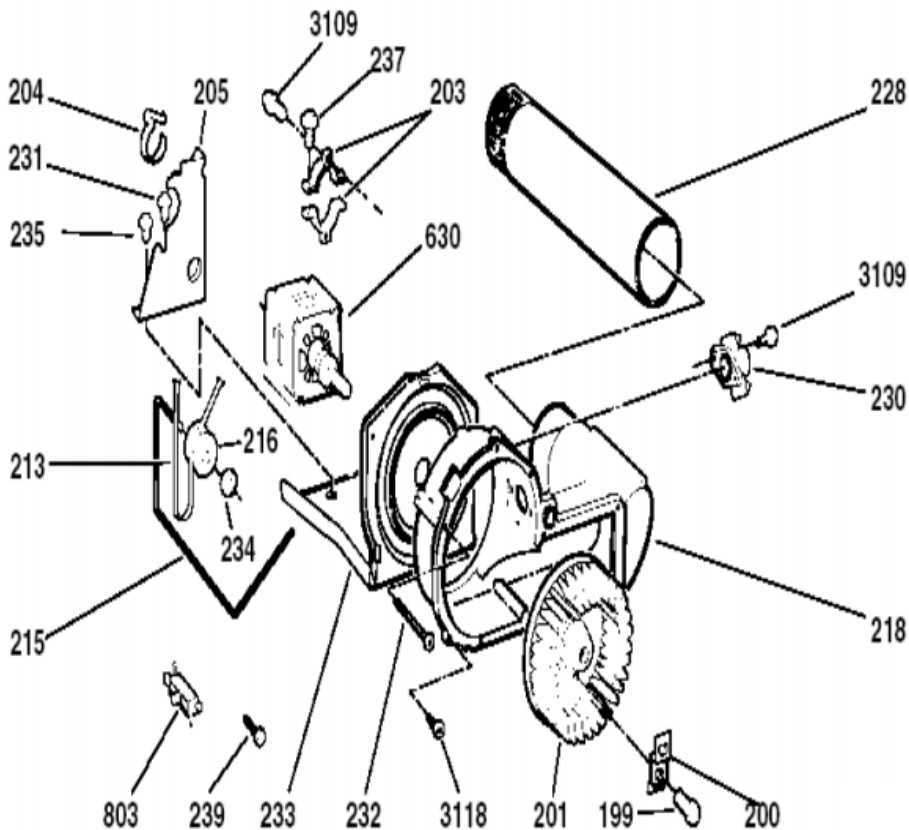

Distribuidor Autorizado

SurteRápido.com

Venta de Refacciones
Electrodomesticas

SEA1450PF0W