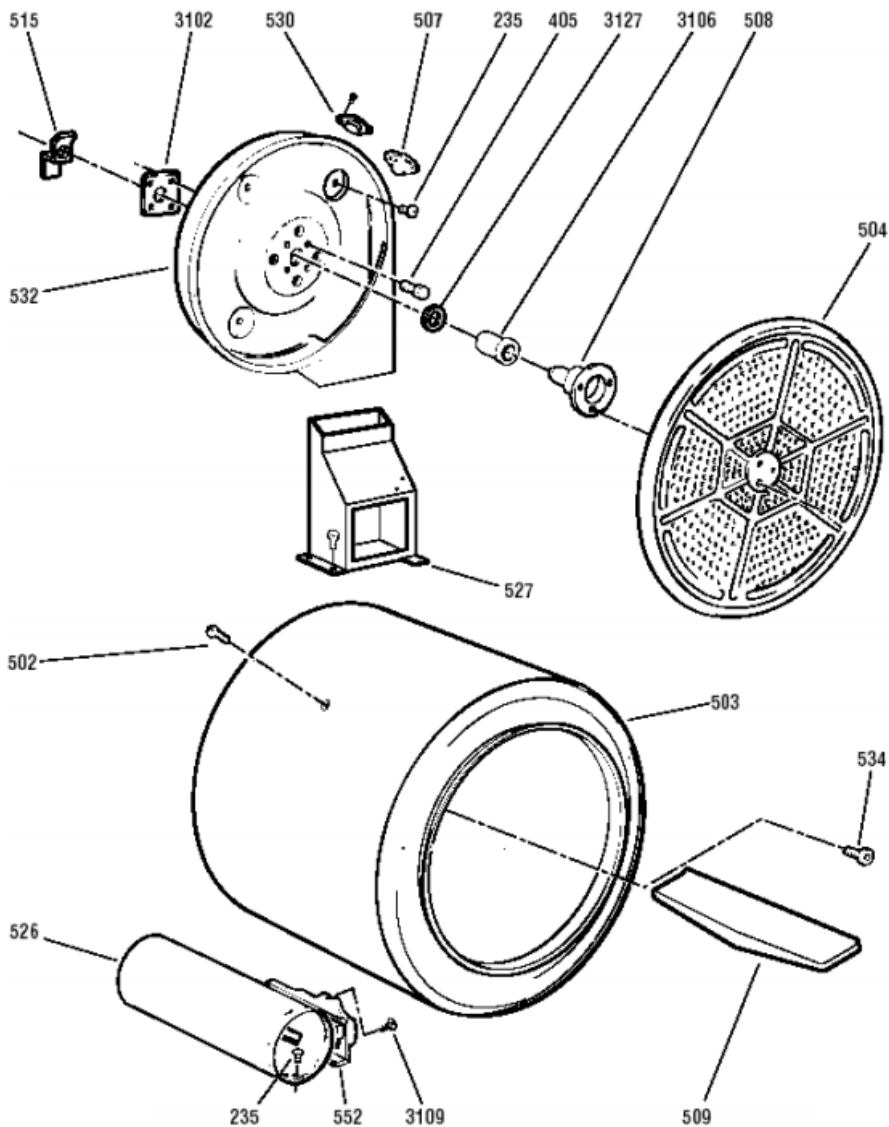

Venta de Refacciones
Electrodomesticas

SEA1450PF0W

Distribuidor Autorizado

SurteRápido.com

Venta de Refacciones
Electrodomesticas

SEA1450PF0W

SEA1450PF0W

7	WE1M638	CONTROL KNOB ASM (GREY) (S/P)
13	WE19M1449	CONTROL HOUSING ASSEMBLY (S/P)
19	WE1M640	ROTARY KNOB ASM (GREY) (S/P)
23	WE4X10102	PC BOARD (S/P)
23	WE1M419	H. EDGE CONNECTOR (S/P)
35	WE4M326	START SWITCH
41	WE1X980	CLIP KNOB (S/P)
72	WE19M1404	BACK PANEL (S/P)
75	WE2M173	SCREW (S/P)
85	WE4M177	ROTARY SWITCH ON/OFF
87	WE4M269	ROTARY SWITCH 4-TEMPERATURE
90	WE2M205	BRACKET (START SWITCH) (S/P)
100	WE4M321	TIMER
112	WE1M384	BEAUTY BUTTON-WHT (S/P)
151	WD3M76	SCREW (S/P)
199	WE2M98	SCREW (S/P)
200	WE00M112	BLOWER CLAMP (S/P)
200	WE00M111	BLOWER CLAMP (S/P)
201	WE16M15	BLOWER WHEEL (S/P)
203	WE13X200	STRAP MOTOR (S/P)
204	WE1X921	MOTOR BRACKET (S/P)
205	WE13M39	MOTOR SUPPORT (S/P)
205	WE2M200	SCREW GROUND (S/P)
213	WE12M22	BELT DRIVE (USE 134163500)
215	WE3M25	IDLER ARM
216	WE12X83	IDLER PULLEY
218	WE1M473	GASKET SEAL (S/P)
218	WE14M93	BLOWER HOUSING (S/P)
222	WE20M253	BOTTOM COVER (E-COAT) (S/P)
222	WE2M189	SCREW (S/P)
228	WE14M90	EXHAUST PIPE (S/P)
230	WE4M216	THERMOSTATCONTROL BIASED (S/P)
231	WE2M187	SCREW (S/P)