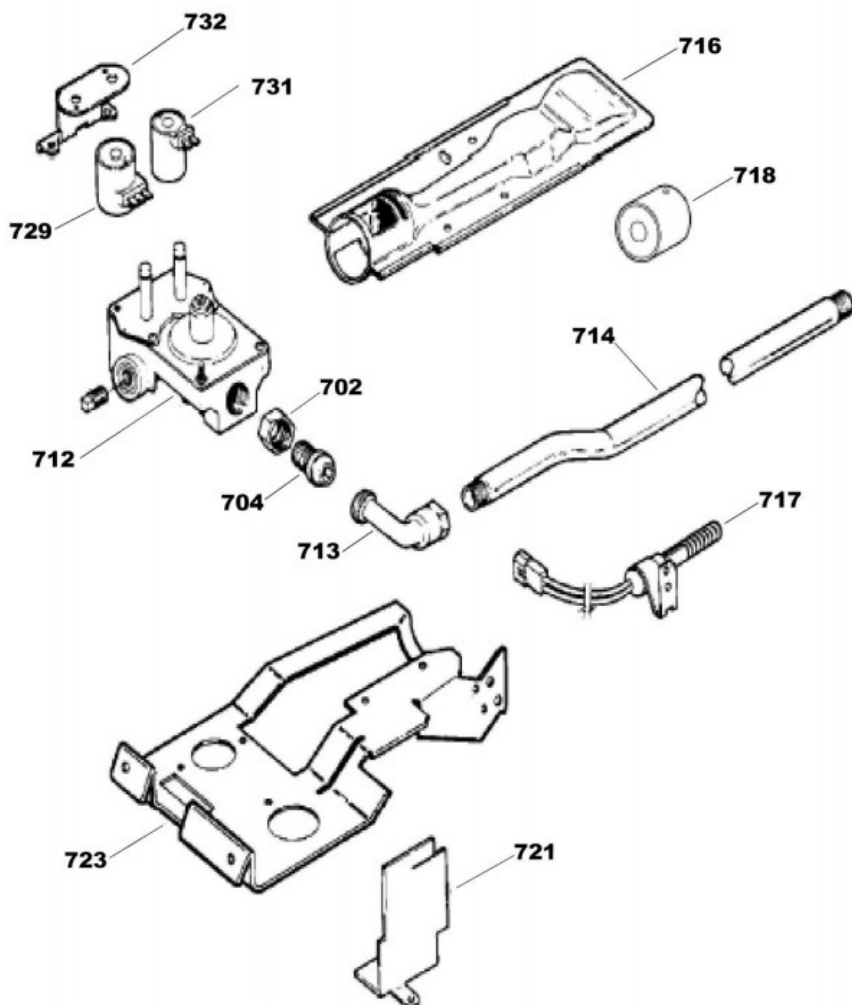

Distribuidor Autorizado

SurteRápido.com

Venta de Refacciones
Electrodomesticas

Secadora Mabe SEA1450PF0WW

SISTEMA DE GAS

SEA1450PF0WW