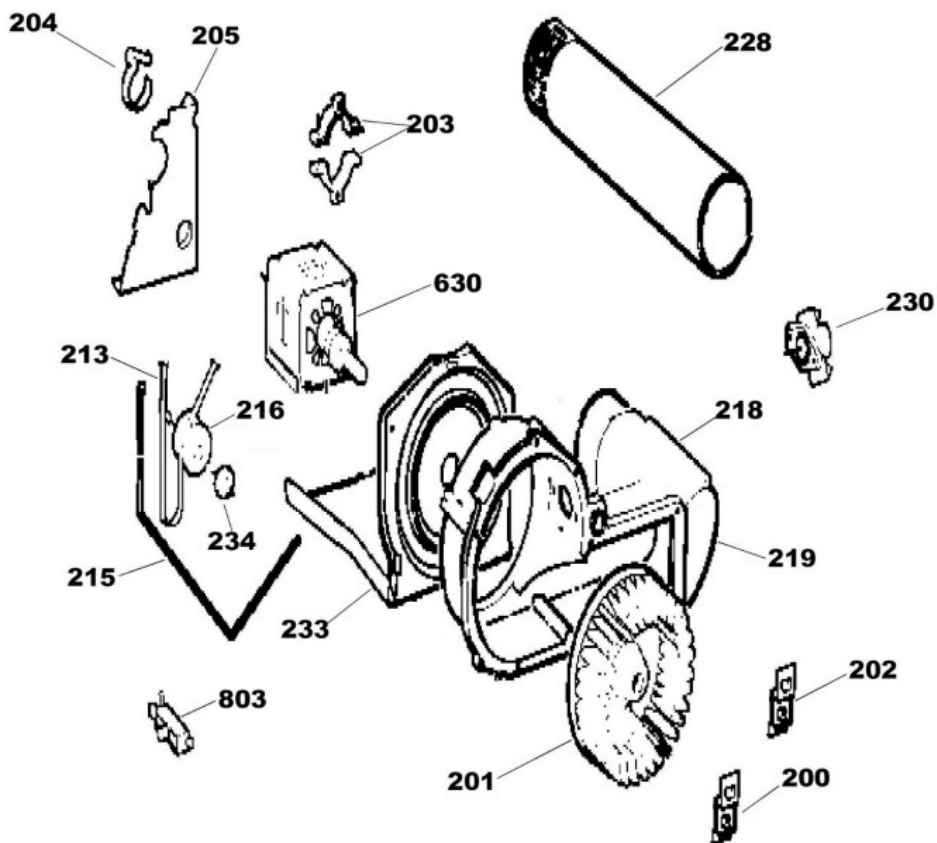

Distribuidor Autorizado

SurteRápido.com

Venta de Refacciones
Electrodomesticas

Secadora Mabe SEA1450PF0WW

MOTOR

SEA1450PF0WW

Distribuidor Autorizado

SurteRápido.com

Venta de Refacciones
Electrodomesticas

Secadora Mabe SEA1450PF0WW

Guía	Componente	Descripción
7	WE1M638	PERILLA CONTROL
13	WE19M1449	CONTROL HOUSING ASSEMBLY
19	WE1M640	ROTARY KNOB ASM GREY
23	WE4M272	TABLILLA
23	WE04X10102	TABLILLA
24	WE1M419	H. EDGE CONNECTOR
35	WE4M326	START SWITCH
41	WE1X980	CLIP KNOB
72	WE19M1404	BACK PANEL
85	WE4M177	ROTARY SWITCH ON/OFF
87	WE4M269	SWITCH ROTARY TEMP
90	WE2M205	SOPORTE
100	WE4M321	TIMER
112	WE1M384	PLUG DOOR WH
200	WE00M112	BLOWER CLAMP
201	WE16M15	BLOWER WHEEL
202	WE00M111	BLOWER CLAMP
204	WE1X921	MOTOR STRAP
205	WE13M39	SOPORTE
213	WE12M22	BELT DRIVE
215	WE3M25	IDLER ARM SPRING
216	WE12M8	PULLEY IDLER
218	WE14M93	BLOWER HOUSING
219	WE1M473	GASKET SEAL, HSNX EXH.
222	WE20M253	COVER BOTTOM
228	WE14M90	ELBOW EXHAUST
230	WE4M216	CONTROL TERMOSTATO
233	WE13M35	MOTOR PLATE