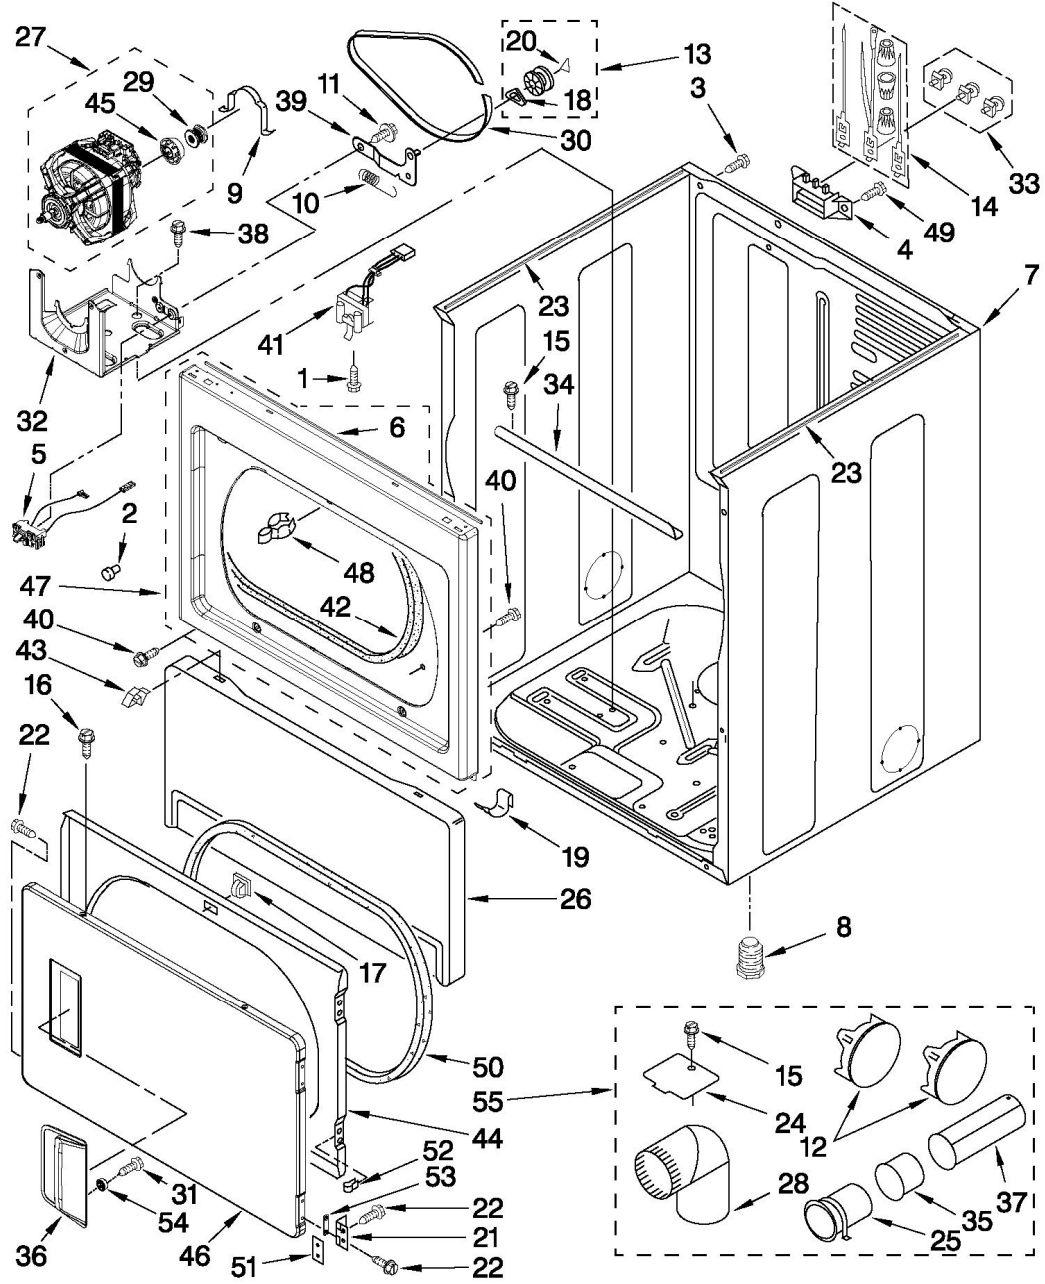

SECADORA 7MMEDX550XW0

MAYTAG®

TOP AND CONSOLE PARTS

27" ELECTRIC DRYER

For Models: 7MMEDX550XW0
 (White)

FOR ORDERING INFORMATION REFER TO PARTS PRICE LIST

SECADORA 7MMEDX550XW0

No.	No.	DESCRIPTION
1		Literature Parts
	W10331570	Wiring Diagram
	W10329764	Installation, Instruction
	W10097018	Tech Sheet
	W10329762	Guide, Use & Care
2	W10096969	Panel, Rear Console
3	W10272635	User Interface
4	W10323735	Badge Assembly
5	W10251381	Knob Assembly
6	W10274524	Tensioner-Fascia
7	W10219342	Screw, 8-16 x 1/2
8	8536939	Clip Spring
9	W10329789	Console Assembly
10	693995	Screw, 8-18 x 5/16
11	W10317638	Control, Electronic
12	W10271580	Bracket, Motor Control
13	W10268730	Top
14	8312709	Clip, Console
15	W10279552	Plug, Rear Panel
16	3390647	Screw, 8-18 x 1/2
17	3390814	Screw, 8-18 x 3/8
18	W10286180	Cover, Terminal Block
19	W10331569	Harness, Electric
20	W10305134	Bezel, Cycle Trim
21	W10298336	Nut, 8-18 U-Type
22	W10280079	Seal, Console
23	W10123956	Dampening Panel
24	W10323092	Seal, UI
25	W10326923	Spacer, Knob
26	W10285945	Cable, UI

SECADORA 7MMEDX550XW0

CABINET PARTS For Models: 7MMEDX550XW0 (White)

FOR ORDERING INFORMATION REFER TO PARTS PRICE LIST

SECADORA 7MMEDX550XW0

Illus. No.	Part No.	DESCRIPTION
1	697773	Screw, 6-20 x 7/8
2	693152	Bumper
3	8533971	Screw, Ground
4	3397659	Block, Terminal
5	W10246525	Switch, Broken Belt
6	W10312811	Seal-Spill Guard
7	8310656	Cabinet
8	3392100	Foot, Dryer
	279810	Foot - Optional (Extended Length Package Of 2) (Not Included)
9	660658	Clamp, Motor (2)
10	3387374	Spring, Idler
11	3389420	Retainer, Idler
12	49252	Plug, Multivent
13	3388672	Pulley Assembly
14	279318	Terminal, Brass & Tinned (3) (Includes Illus. 33)
15	3390647	Screw, 8-18 x .500
16	694091	Screw, 8-18 x 3/8
17	3392538	Catch, Door Assembly
18	690997	Tri-Ring
19	W10291934	Retainer, Toe Panel