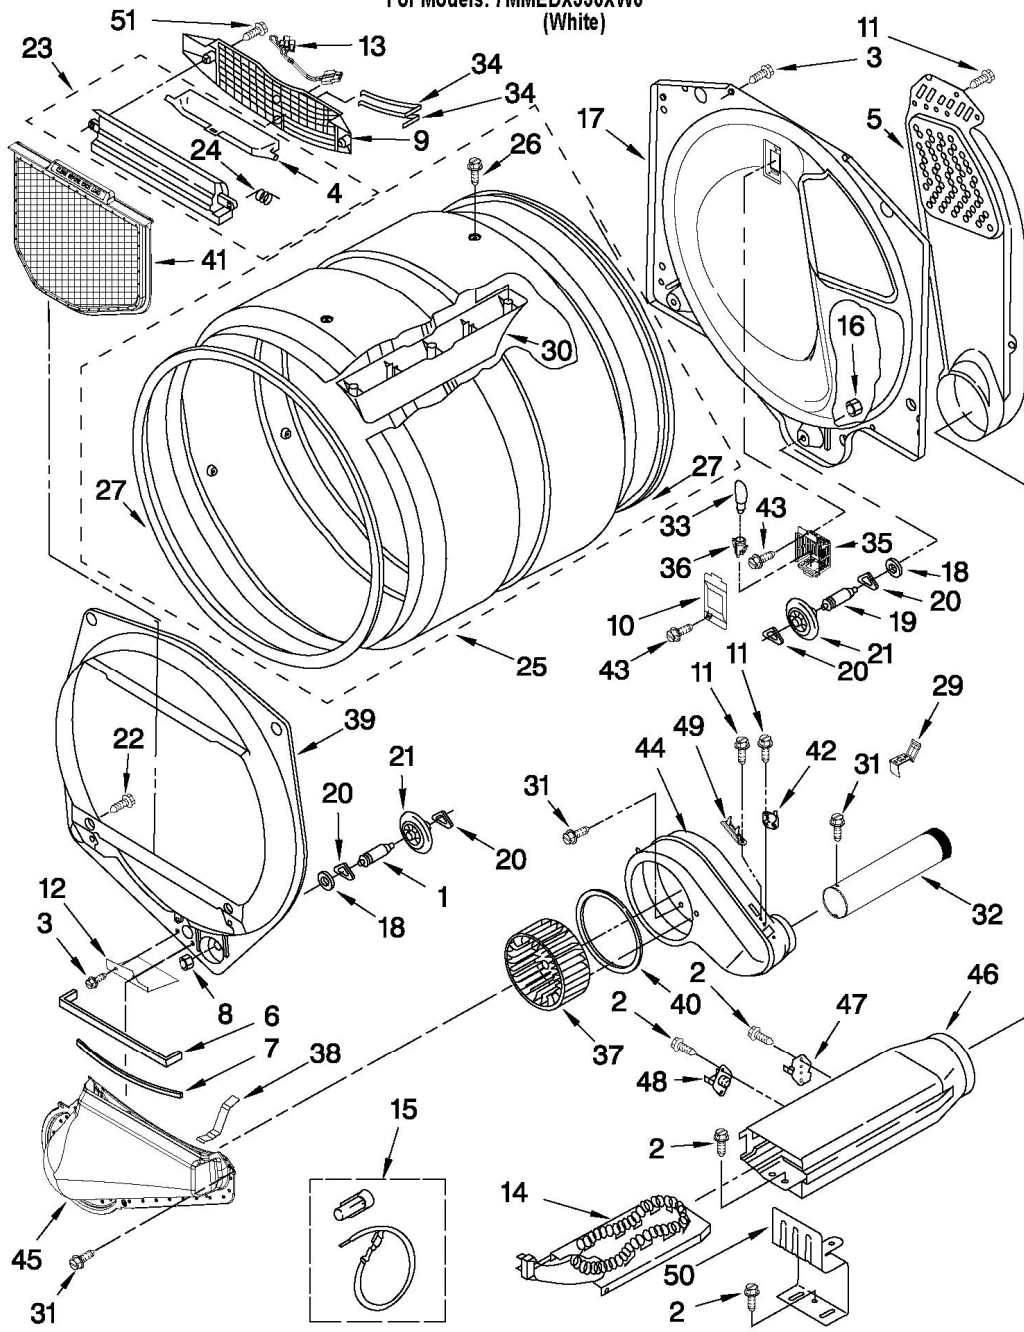

SECADORA 7MMEDX550XW0

BULKHEAD PARTS For Models: 7MMEDX550XW0 (White)

FOR ORDERING INFORMATION REFER TO PARTS PRICE LIST

SECADORA 7MMEDX550XW0

Illus. No.	Part No.	DESCRIPTION
1	W10359271	Shaft, Drum Roller (R.H.) Thread
2	90767	Screw, 8-18 x 3/8
3	3390647	Screw, 8-18 x 1/2
4	W10153413	Door, Lint Screen
5	697354	Air Duct Assembly
6	697813	Seal, Outlet Housing
7	697814	Seal, Drum Front
8	3934666	Nut, 3/8 x 16(R.H.)
9	W10153412	Grille, Outlet
10	3402841	Lens, Drum Light
11	8533971	Screw, 8-18 x 5/16
12	W10128629	Shield, Blower Housing
13	W10298258	Harness, Sensor
14	3387747	Heater Element
15	279457	Terminal Wire Kit (For Heater Element Wiring Harness Repair)

Illus. No.	Part No.	DESCRIPTION
16	W10001120	Nut, 3/8-16 (L.H.)
17	8520836	Bulkhead, Rear
18	3387459	Washer, Support
19	W10359272	Shaft, Drum Roller (L.H.) Thread
20	690997	Ring, Tri
21	W10314171	Roller, Support
22	3387230	Screw, 10-16 x 1/2
23	W10153423	Outlet Housing Assembly
24	3394986	Spring, Lint Screen Door
25	8318215	Complete Drum Assembly
26	W10219342	Screw, 8-10 x 1/2
27	W10166807	Seal, Drum
29	8572105	Clip, Exhaust
30	697693	Baffle, Drum
31	489463	Screw
32	8066224	Exhaust Pipe
33	3406124	Bulb, Light
34	3387223	Electrode, Sensor

Illus. No.	Part No.	DESCRIPTION
35	8578825	Bracket, Drum Light
36	W10214261	Socket Assembly
37	697772	Wheel, Blower
38	8066208	Clip, Spring
39	697557	Bulkhead, Front
40	697770	Seal, Cover Plate
41	W10049370	Lint Screen
42	8577274	Thermostat, Internal-Bias
43	487909	Screw, 8-15 x 1/2
44	8544362	Housing, Blower
45	8066168	Lint Duct Assembly
46	3392537	Heater Box
47	8318314	Thermal Cut-Off (Includes Illus. 48)
48	3391914	Thermostat 250°F (122°C)
49	3392519	Thermal Fuse
50	8066099	Bracket, Heater Box
51	3357011	Screw, 10-16 x 1/2