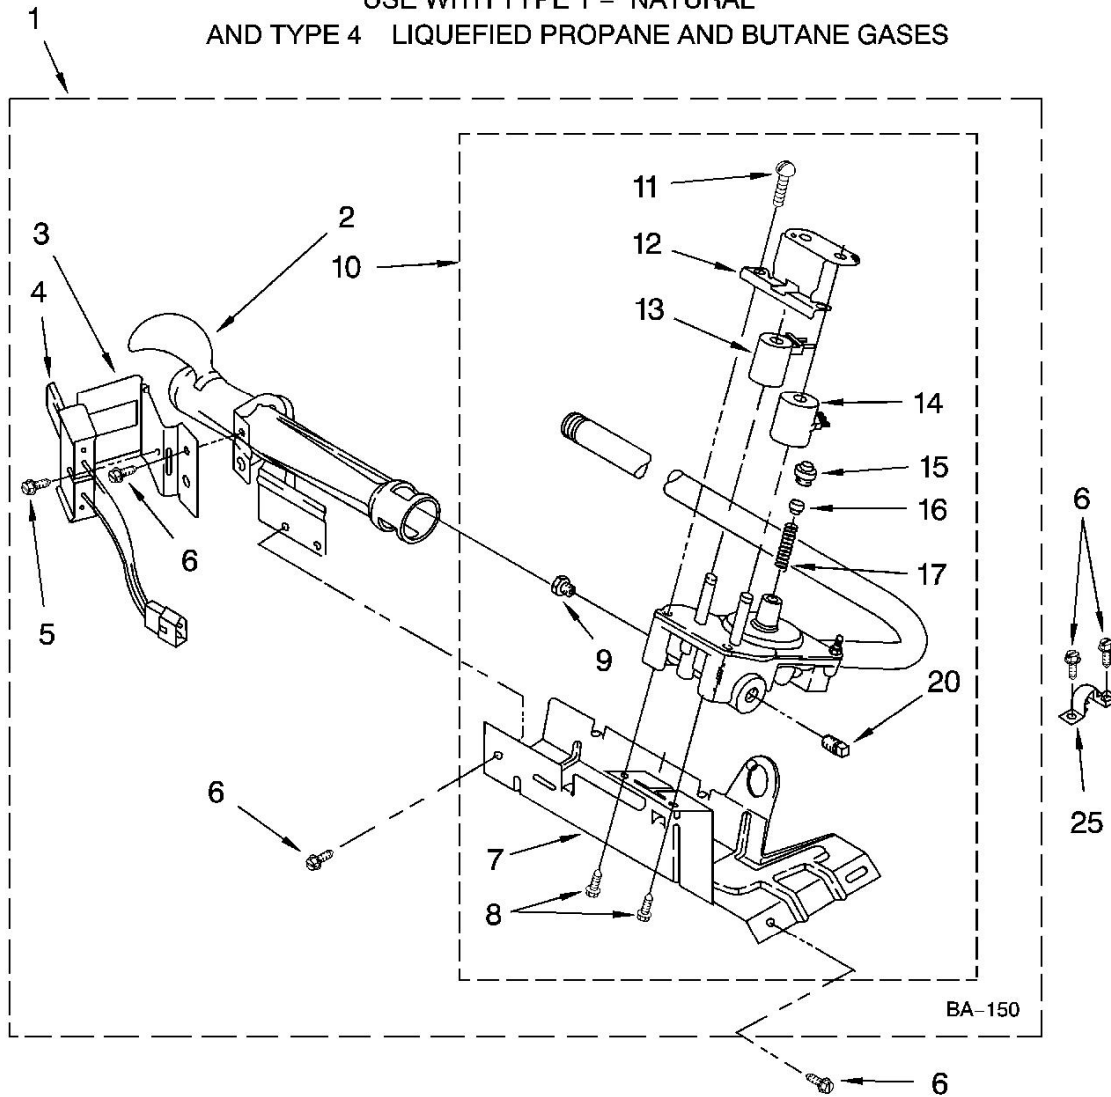

SECADORA 7MLGR5620MQ2

8318272 BURNER ASSEMBLY

For Model: 7MLGR5620MQ2

(Designer White)

USE WITH TYPE 1 - NATURAL

AND TYPE 4 LIQUEFIED PROPANE AND BUTANE GASES

SECADORA 7MLGR5620MQ2

No.	No.	DESCRIPTION
1	8318272	Burner Assembly 60 Hz. (Type 1) (White Rodgers)
2	688617	Tube, Burner
3	694298	Bracket, Ignitor
4	686590	Ignitor
5	3393909	Screw & Washer (8-32 x 5/8)
6	343641	Screw, 10-16 x 1/2
7	693986	Base, Burner
8	3387057	Screw, 8-18 x 3/8
9		Orifice, Burner
	234826	Type 1
	229742	Type 4 (Butane)
	234868	Type 4 (Propane)
10	8318277	Valve, 60 Hz. (Includes Pipe & Illus. #7)
11	694421	Screw, 8-32 x 1/2 (2)
12	694538	Bracket, Coil
13	694540	Coil, 60 Hz. (2 Terminal) (Main)
14	694539	Coil, 60 Hz. (Split) (3 Terminal) (Pilot Position)
15	694424	Leak Limiter
16	694423	Screw, Regulator Adjustment
17	694422	Spring, Regulator
20	239822	Plug, Pipe
25	341029	Clamp, Pipe

Following Parts Not Illustrated

694572 Conversion Kit
(Type 1)
to Type (4) L.P.G.