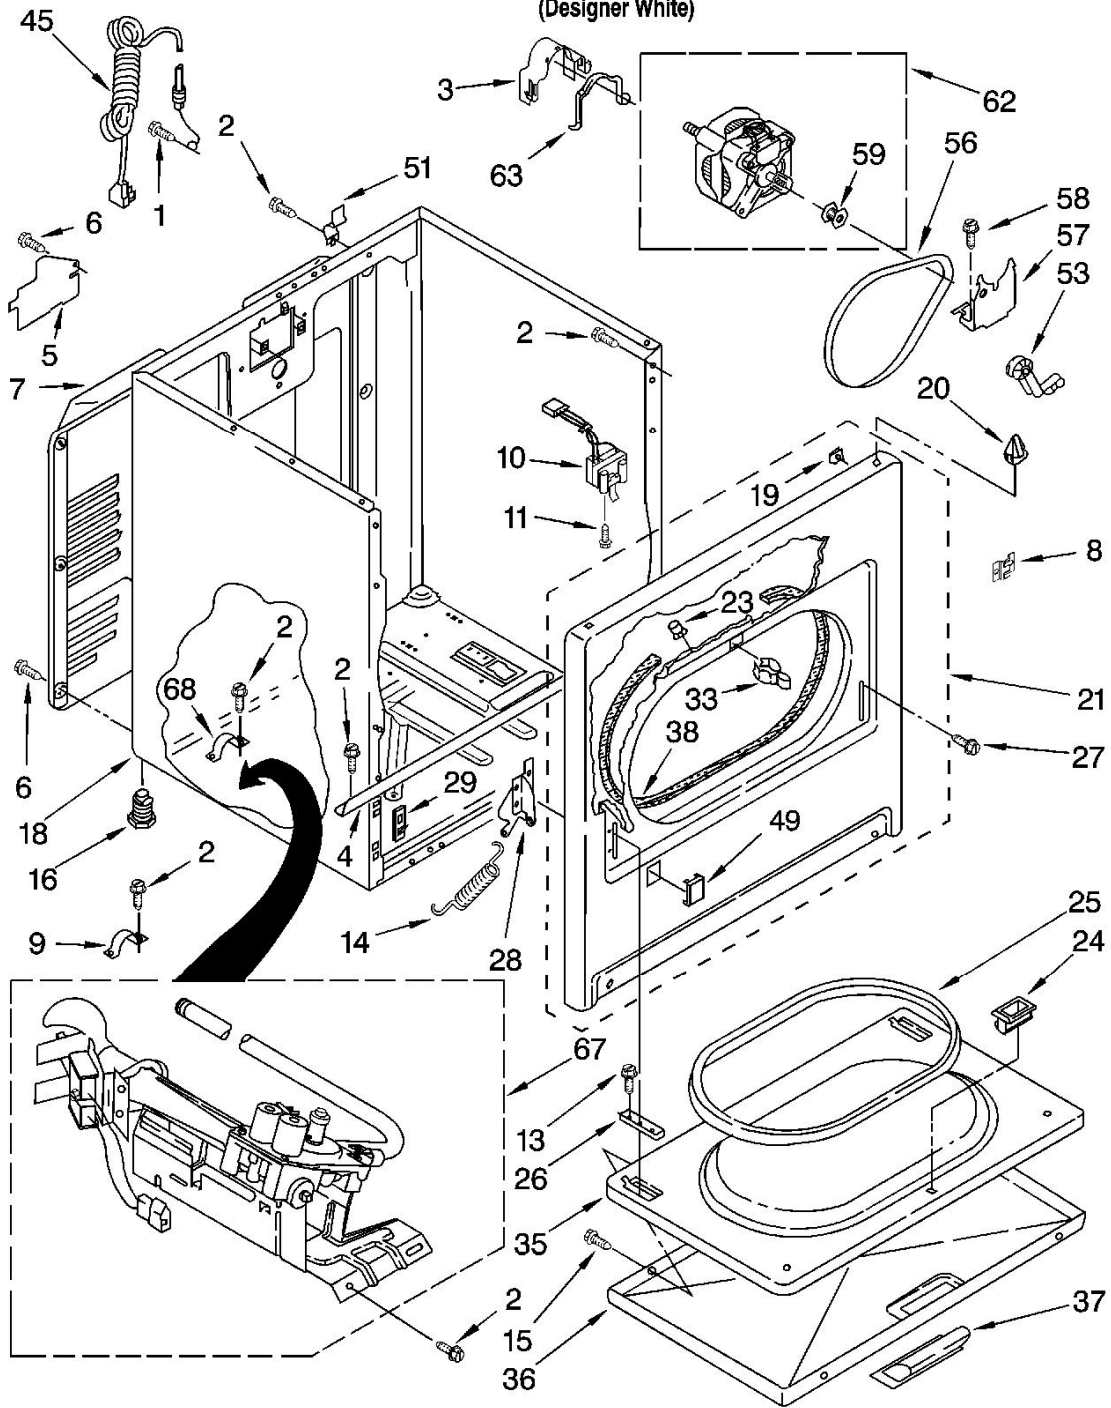

Following May Be Purchased

DO-IT-YOURSELF REPAIR MANUALS

	677818	Dryer
2	8533951	Screw, Grounding
3	3394427	Clip, Harness
4	8271365	Cap, End (L.H.)
5	3397269	Connector (Timer)
6	8274261	Panel, Rear Console
7	3395683	Housing, Connector (Motor)
8	8271359	Cap, End (R.H.)
9	694419	Buzzer, Mini

Illus. No.	Part No.	DESCRIPTION
10	349639	Handle & Lint Screen Assembly
11	8283378	Cover, Lint Screen
12	3978605	Hinge, R.H.
	3978606	Hinge, L.H.
13	688983	Screw, 8-18 x 5/8
14	3401674	Wire, Jumper (Black)
15	693995	Screw, Hex Head
16	8271390	Top
17	297535	Bumper, Lint Lid
18	3405152	Switch, End of Cycle
19	3957799	Knob, Control
20	8283292	Wire, Jumper (Guard On/Off)
21	3976584	Timer Assembly (60 Hz.)
22	3403499	Connector, 2-Position (Gas Valve)
23	3403498	Connector, 3-Position (Gas Valve)

Illus. No.	Part No.	DESCRIPTION
24	3347243	Connector, 6-Circuit
25	688805	Spring, Clip Knob
26	8533971	Screw
29	3390646	Screw, 8-18 x 5/16
30	357213	Nut, Push-In (2)
31	8299877	Harness, Wiring
32	3977456	Switch, Push-To-Start
33	3957754	Timer Knob Assembly
34	3957804	Knob, Push-To-Start
35	717252	Receptacle, 2-Way
36	94614	Terminal, Female
37	8271418	Bracket, Control
38	8543129	Panel, Control
39	3936144	Connector
40	388326	Screw, Console

SECADORA 7MLGR5620MQ2

CABINET PARTS

For Model: 7MLGR5620MQ2
 (Designer White)

SECADORA 7MLGR5620MQ2

Illus. No.	Part No.	DESCRIPTION
1	697776	Screw, 10-32 x 5/8 (External Ground)
2	343641	Screw, 10-16 x 1/2
3	3404162	Clamp, Motor (W/Shield)
4	8541400	Bracket, Cabinet
5	3396795	Cover, Block
6	693995	Screw, Hex Washer Head
7	3396805	Panel, Rear
8	8546676	Clip, Door Spring
9	3980175	Clamp, Elbow
10	3406107	Door Switch Assembly
11	697773	Screw, 6-20 x 7/8
13	694091	Screw, 8-18 x 3/8
14	8541401	Spring, Door (2)
15	3357011	Screw, 10-16 x 1/2
16	3392100	Foot, Dryer
	279810	Foot - Optional (Extended Length Package Of 2 (Not Included))