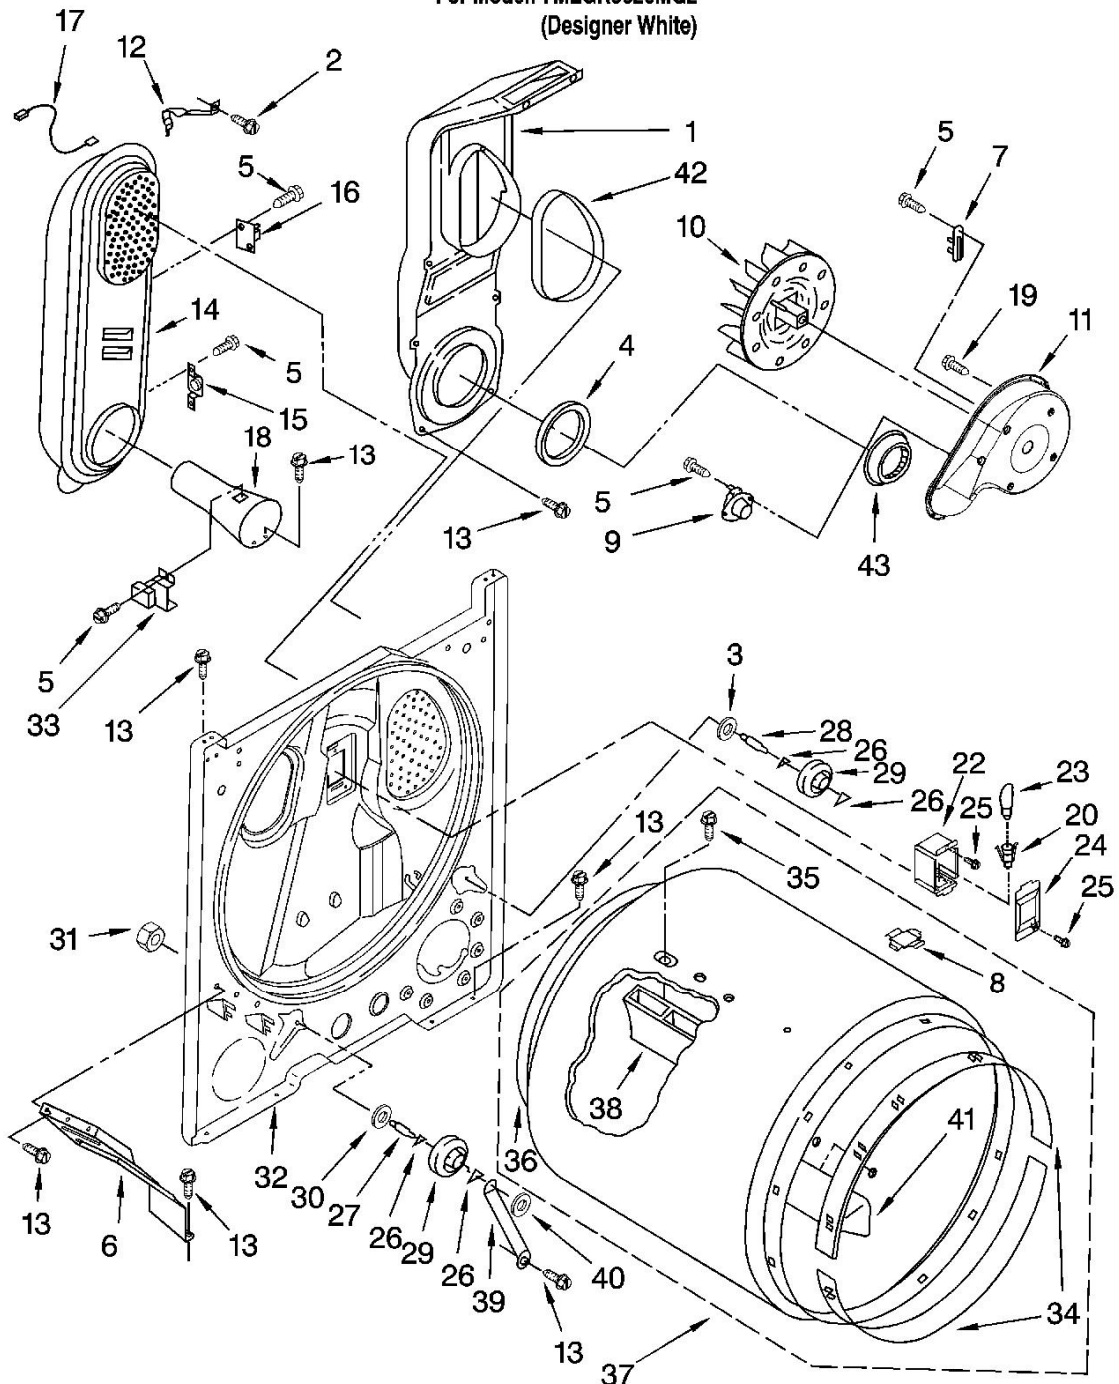

SECADORA 7MLGR5620MQ2

BULKHEAD PARTS

For Model: 7MLGR5620MQ2
(Designer White)

SECADORA 7MLGR5620MQ2

Illus. No.	Part No.	DESCRIPTION
1	348368	Lint Chute Assembly
2	489463	Screw, 8-18 x 5/8
3	3388703	Washer-Support
4	347139	Seal, Lint Chute
5	90767	Screw, 8-18 x 3/8
6	3406022	Bracket, Bulkhead
7	3392519	Fuse, Thermal
8	8066086	Drum Hole Plug
9	3387134	Thermostat, Internal-Bias
10	694089	Wheel, Blower (Includes Illus. 21)
11	8577230	Housing, Blower
12	8066155	Clip
13	343641	Screw, 10-16 x 1/2

Illus. No.	Part No.	DESCRIPTION
14	8530285	Box, Heater
15	3403140	Thermostat, 205°F (96°C)
16	280010	Kit, Thermal Cut-Off (Includes Illus. 15)
17	3401707	Wire, Jumper
18	8066049	Funnel, Burner
19	3390647	Screw, 8-18 x 1/2
20	3403634	Socket Assembly
22	3977373	Bracket, Light
23	3406124	Bulb, Light
24	3402841	Lens, Light
25	487909	Screw, 8-15 x 1/2
26	690997	Ring, Tri
27	3399506	Shaft, L.H.

Illus. No.	Part No.	DESCRIPTION
28	3399507	Shaft, R.H.
29	3397590	Roller, Support
30	348197	Washer, Support
31	3359452	Nut, 3/8-16
32	3403493	Bulkhead
33	338906	Sensor, Radiant
34	692526	Ring, Bearing
35	97787	Screw, 11-16 x 3/4
36	3406130	Seal, Rear Drum
37	695587	Drum Assembly
38	692490	Baffle, Drum (2)
39	3976434	Bracket, Support
40	90296	Clip
41	3403636	Baffle, Drum (1)
42	339956	Seal
43	696302	Shield, Exhaust