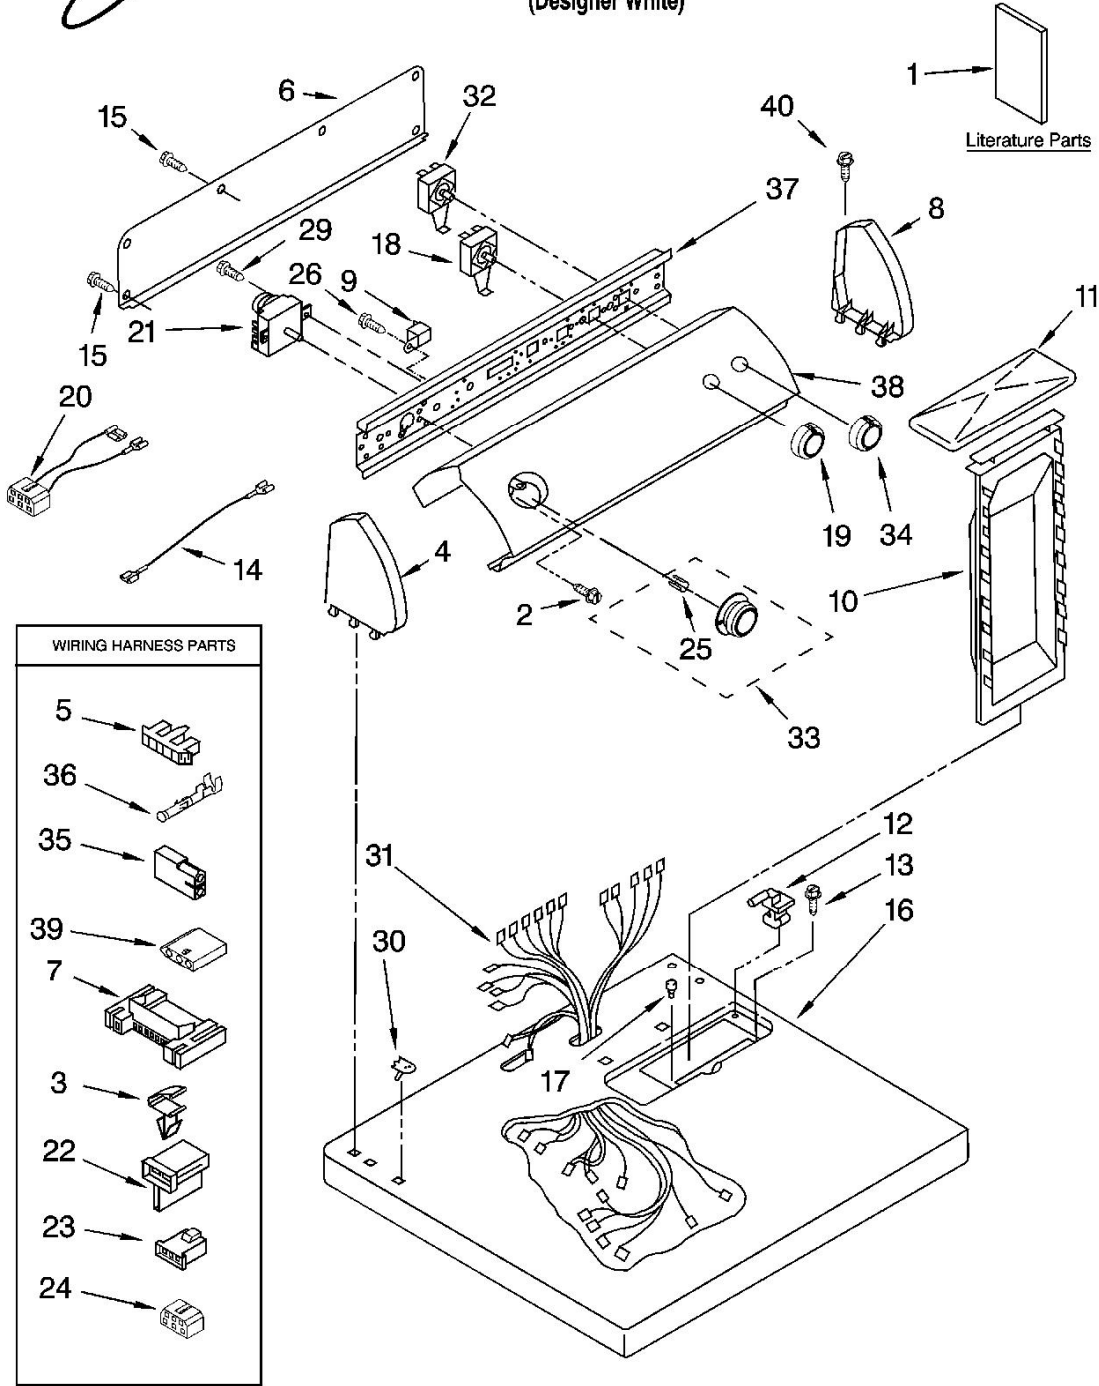

SECADORA 7MLGR5620MQ2

TOP AND CONSOLE PARTS For Model: 7MLGR5620MQ2 (Designer White)

29" GAS DRYER

SECADORA 7MLGR5620MQ2

Illus. No.	Part No.	DESCRIPTION
1		Literature Parts
	3978910	Installation Instructions
	8543109	Use & Care Guide
	8528187	Wiring Diagram

Illus. No.	Part No.	DESCRIPTION
10	349639	Handle & Lint Screen Assembly
11	8283378	Cover, Lint Screen
12	3978605	Hinge, R.H.
	3978606	Hinge, L.H.
13	688983	Screw, 8-18 x 5/8
14	3401674	Wire, Jumper (Black)
15	693995	Screw, Hex Head
16	8271390	Top
17	297535	Bumper, Lint Lid
18	3405152	Switch, End of Cycle
19	3957799	Knob, Control
20	8283292	Wire, Jumper (Guard On/Off)
21	3976584	Timer Assembly (60 Hz.)
22	3403499	Connector, 2-Position (Gas Valve)
23	3403498	Connector, 3-Position (Gas Valve)

Illus. No.	Part No.	DESCRIPTION
24	3347243	Connector, 6-Circuit
25	688805	Spring, Clip Knob
26	8533971	Screw
29	3390646	Screw, 8-18 x 5/16
30	357213	Nut, Push-In (2)
31	8299877	Harness, Wiring
32	3977456	Switch, Push-To-Start
33	3957754	Timer Knob Assembly
34	3957804	Knob, Push-To-Start
35	717252	Receptacle, 2-Way
36	94614	Terminal, Female
37	8271418	Bracket, Control
38	8543129	Panel, Control
39	3936144	Connector
40	388326	Screw, Console

SECADORA 7MLGR5620MQ2

CABINET PARTS

For Model: 7MLGR5620MQ2
 (Designer White)

SECADORA 7MLGR5620MQ2

Illus. No.	Part No.	DESCRIPTION
1	697776	Screw, 10-32 x 5/8 (External Ground)
2	343641	Screw, 10-16 x 1/2
3	3404162	Clamp, Motor (W/Shield)
4	8541400	Bracket, Cabinet
5	3396795	Cover, Block
6	693995	Screw, Hex Washer Head
7	3396805	Panel, Rear
8	8546676	Clip, Door Spring
9	3980175	Clamp, Elbow
10	3406107	Door Switch Assembly
11	697773	Screw, 6-20 x 7/8
13	694091	Screw, 8-18 x 3/8
14	8541401	Spring, Door (2)
15	3357011	Screw, 10-16 x 1/2
16	3392100	Foot, Dryer
	279810	Foot - Optional (Extended Length Package Of 2 (Not Included))