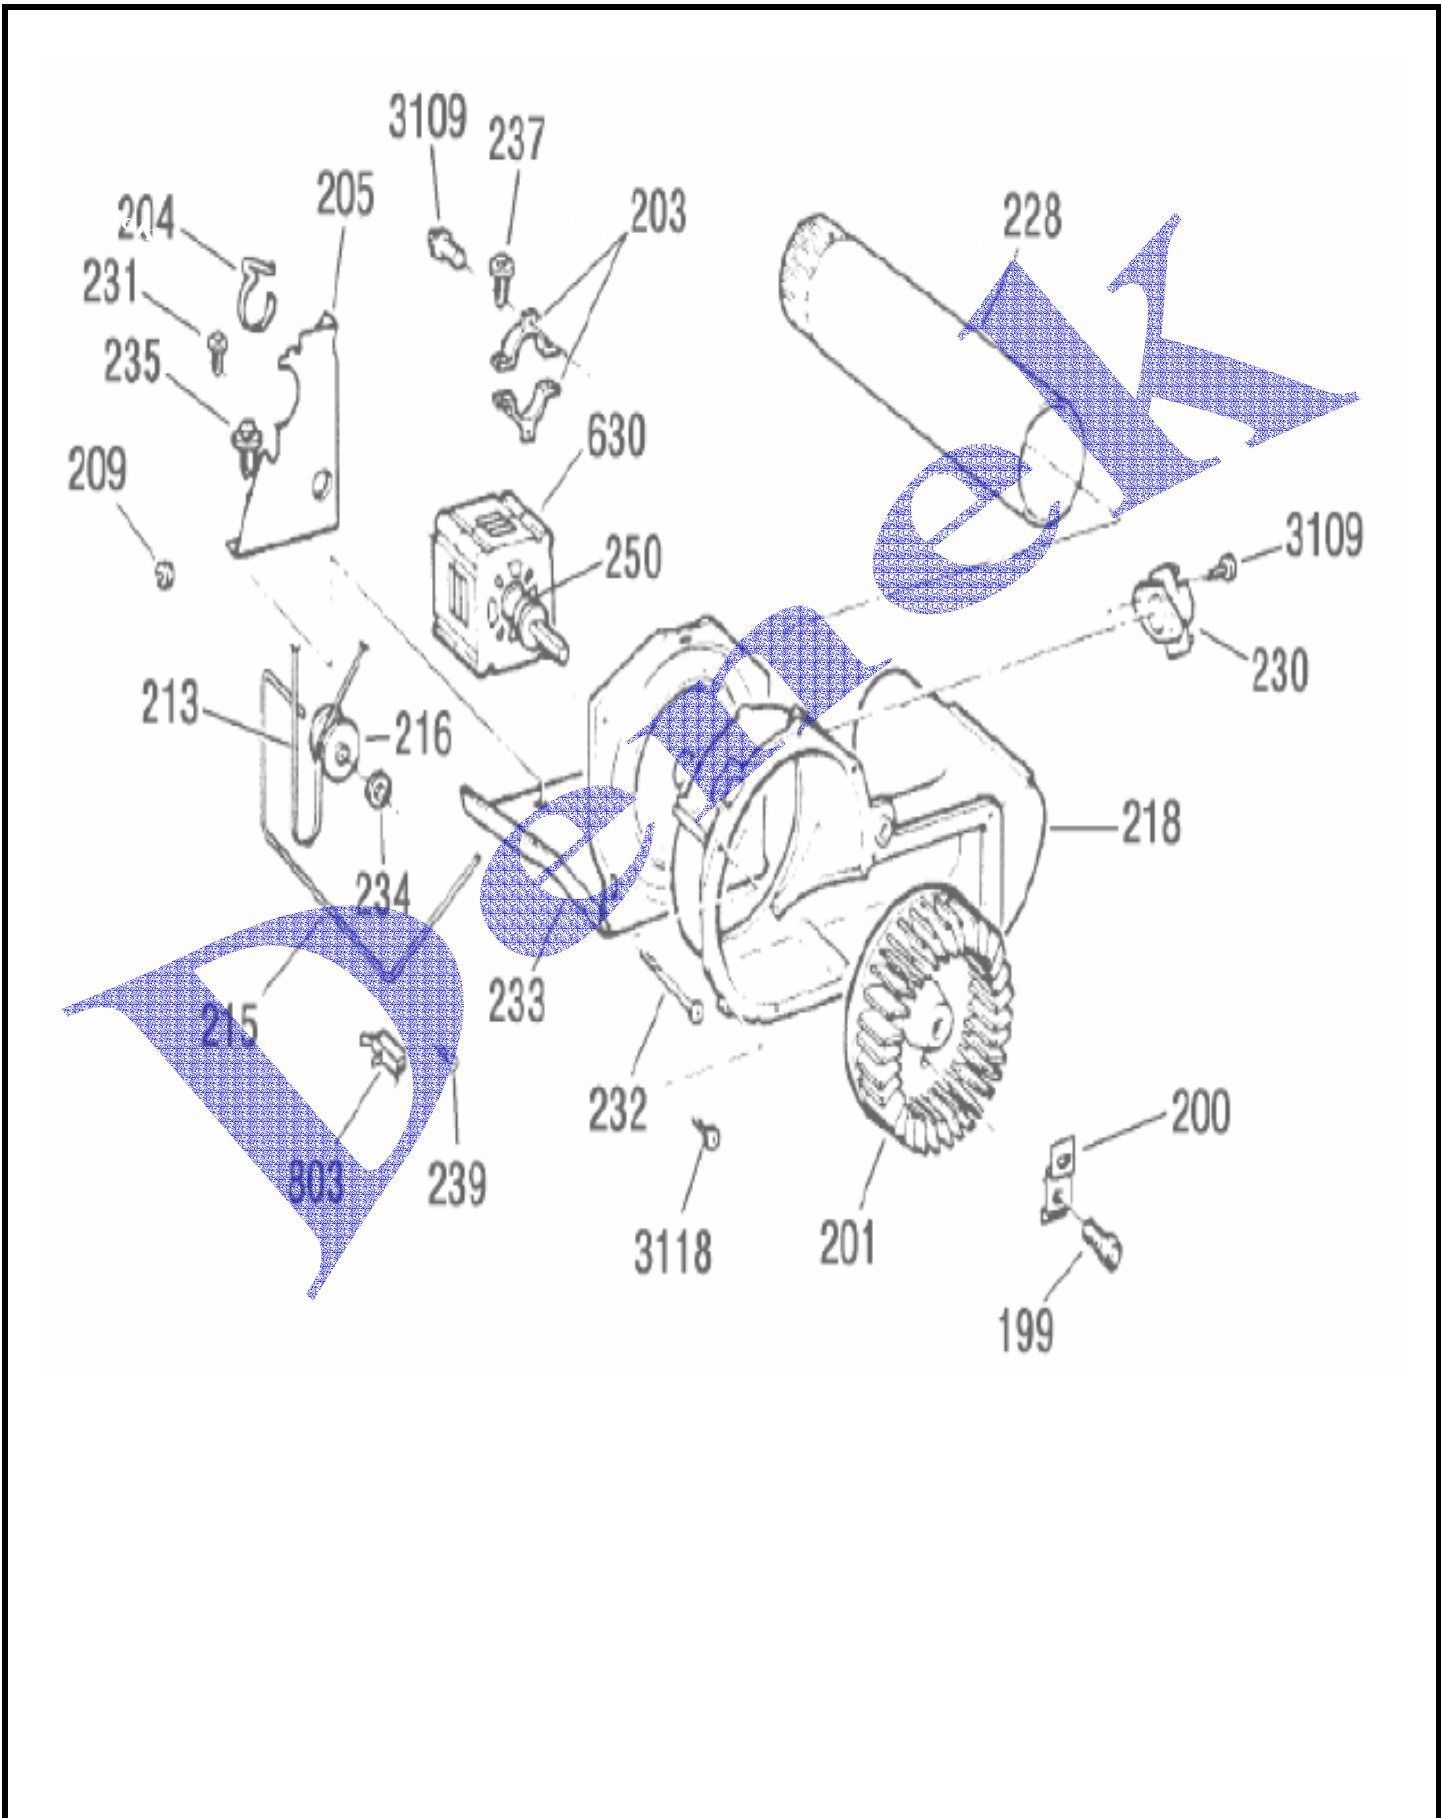

SECADORA EASY SGE1158PCOWW

PANEL DE CONTROL

SECADORA EASY SGE1158PCOWW

PUERTA

SECADORA EASY SGE1158PCOWW

QUEMADOR Y VALVULA

SECADORA EASY SGE1158PCOWW

GABINETE

SECADORA EASY SGE1158PCOWW

TAMBOR

SECADORA EASY SGE1158PCOWW

MOTOR Y TURBINA

SECADORA EASY SGE1158PCOWW

DESCRIPCION

ART #	ART DESCRIPTION
D-349	CONTROL PANEL
D-236	FRONT & DOOR GROUP
D-227	CABINET GROUP
D-240	DRUM & DUCT GROUP
D-334	GAS VALVE GROUP

View	Item Number	Service Part #	Description	Quantity	
1	212D1010P052	212D1010P052	MINI-MANUAL WIRING ENGLISH	1	1
1	212D1010P452	212D1010P452	MINI-MANUAL WIRING SPANISH	1	1
1	500A187P036	49-90010	INSTALL. INSTRUCT SPANISH	1	1
1	500A374P017	WE6M593	USE & CARE	1	1
7	323B2144G002	WE1M543	CONTROL KNOB ASSY (WHITE)	1	1
7	323B2144G005	WE1M544	CONTROL KNOB ASSY (BISQUE)	1	1
13	189D3129G003	WE19M1402	BACKSPLASH GE WHITE	1	1
13	189D3129G004	WE19M1403	BACKSPLASH GE BISQUE	1	1
19	323B2143G002	WE1M547	ROTARY KNOB ASSY (WHITE)	4	4
19	323B2143G005	WE1M548	ROTARY KNOB ASSY (BISQUE)	4	4
23	102A3158P122	WE1M419	H. EDGE CONNECTOR	1	1
23	559C213G04	WE4M272	PC BOARD W/BEEPER	1	1
35	572D434P007	WE4M315	START SWITCH	1	1
41	143B8778P002	WE1X980	CLIP KNOB	5	5
72	189D3019P001	WE19M1404	BACK PANEL	1	1
75	540B004P062	WE2M173	SCREW	3	3
85	572D434P003	WE4M177	ROTARY SWITCH ON/OFF	2	2
87	572D434P006	WE4M269	ROTARY SWITCH 4-TEMPERATURE	1	1