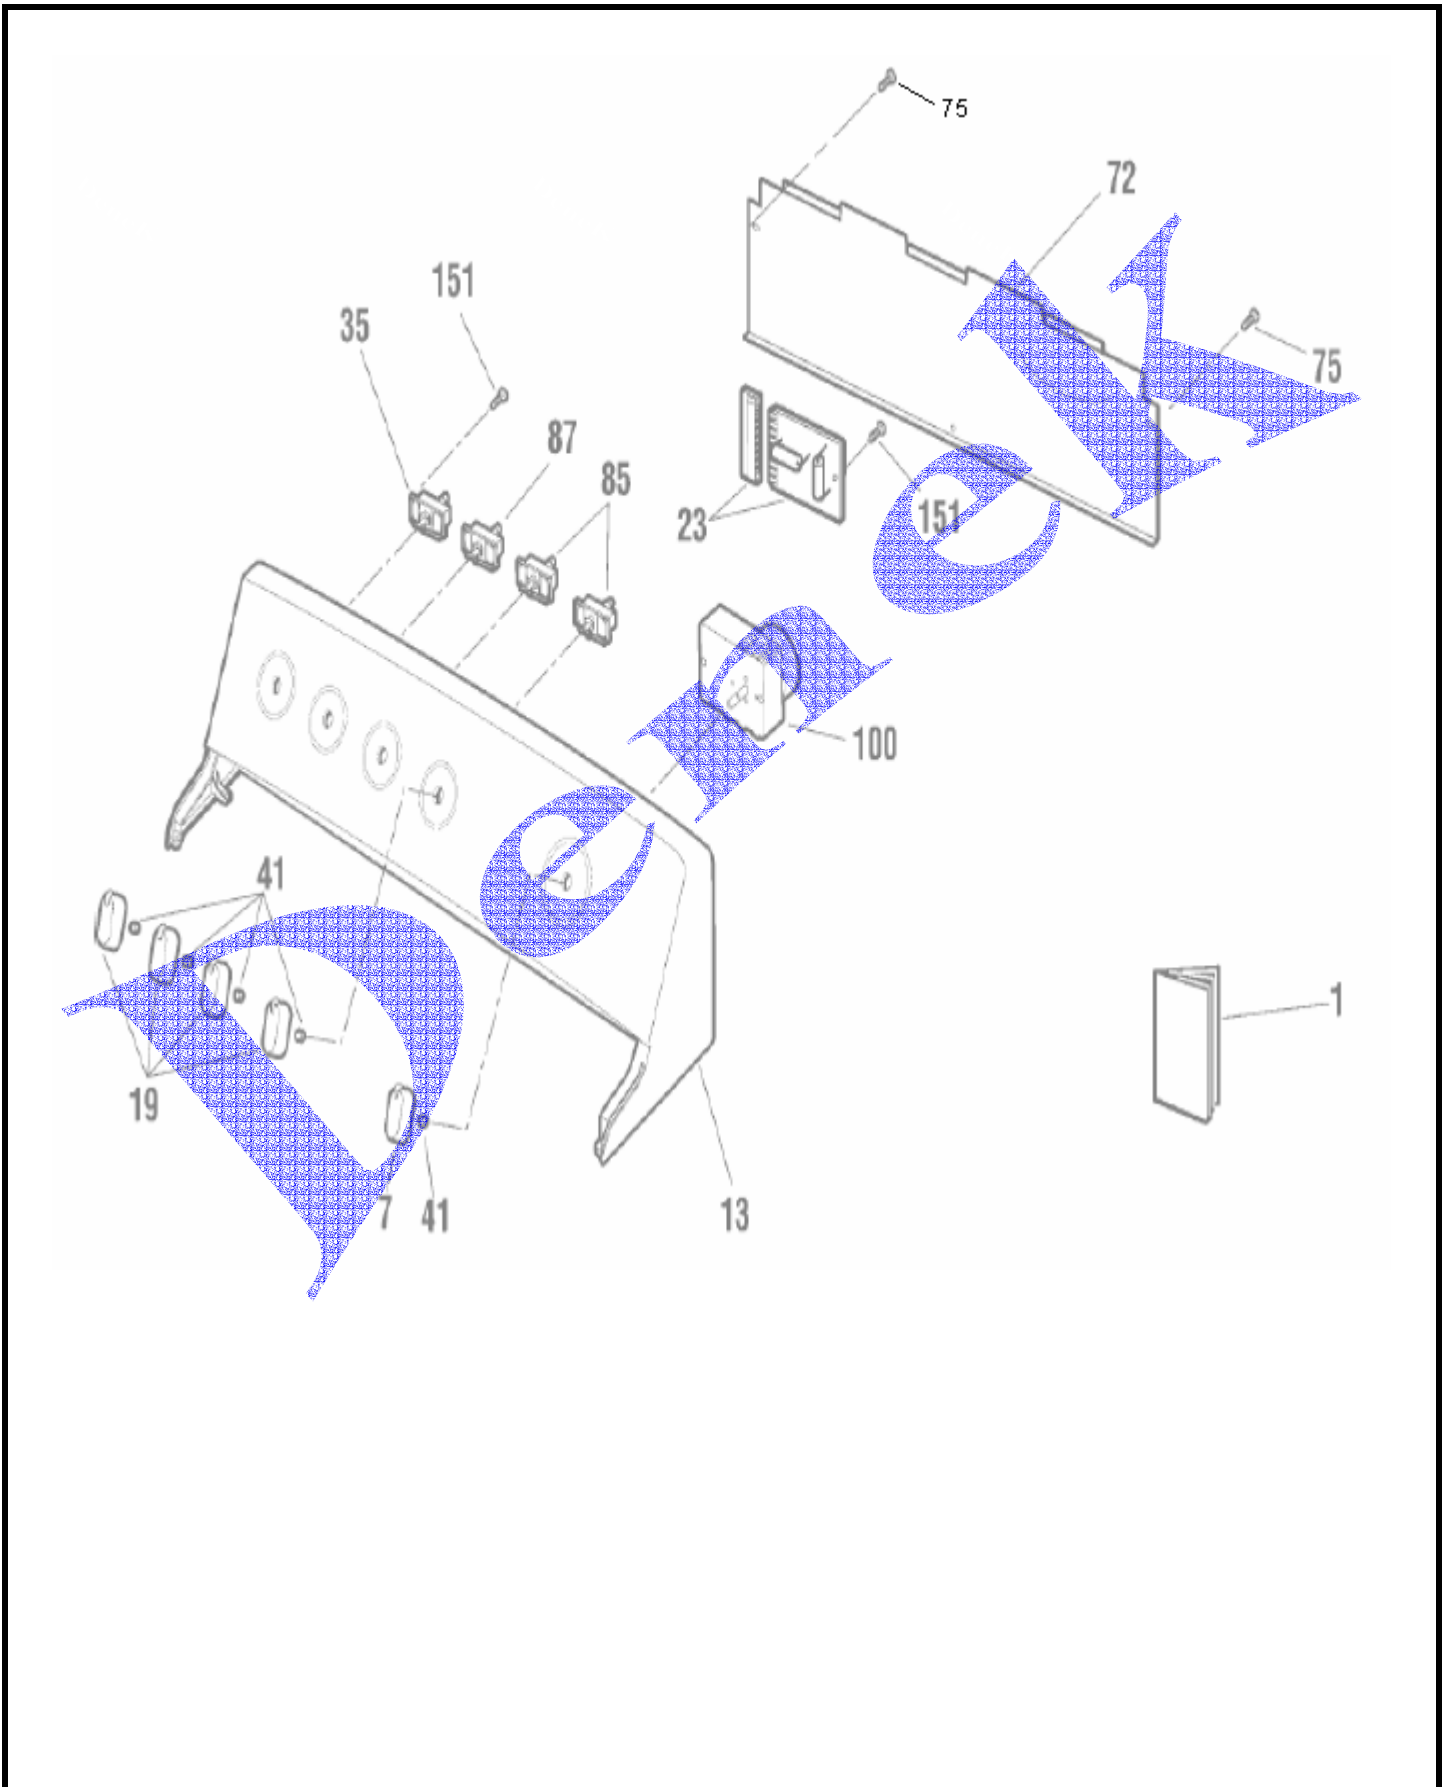

SECADORA EASY SGE1158PCOWW

PANEL DE CONTROL

SECADORA EASY SGE1158PCOWW

PUERTA

SECADORA EASY SGE1158PCOWW

QUEMADOR Y VALVULA

SECADORA EASY SGE1158PCOWW

GABINETE

SECADORA EASY SGE1158PCOWW

TAMBOR

SECADORA EASY SGE1158PCOWW

MOTOR Y TURBINA

SECADORA EASY SGE1158PCOWW

DESCRIPCION

ART #	ART DESCRIPTION
D-349	CONTROL PANEL
D-236	FRONT & DOOR GROUP
D-227	CABINET GROUP
D-240	DRUM & DUCT GROUP
D-334	GAS VALVE GROUP

View	Item Number	Service Part #	Description	Quantity	
1	212D1010P052	212D1010P052	MINI-MANUAL WIRING ENGLISH	1	1
1	212D1010P452	212D1010P452	MINI-MANUAL WIRING SPANISH	1	1
1	500A187P036	49-90010	INSTALL. INSTRUCT SPANISH	1	1
1	500A374P017	WE6M593	USE & CARE	1	1
7	323B2144G002	WE1M543	CONTROL KNOB ASSY (WHITE)	1	1
7	323B2144G005	WE1M544	CONTROL KNOB ASSY (BISQUE)	1	1
13	189D3129G003	WE19M1402	BACKSPLASH GE WHITE	1	1
13	189D3129G004	WE19M1403	BACKSPLASH GE BISQUE	1	1
19	323B2143G002	WE1M547	ROTARY KNOB ASSY (WHITE)	4	4
19	323B2143G005	WE1M548	ROTARY KNOB ASSY (BISQUE)	4	4
23	102A3158P122	WE1M419	H. EDGE CONNECTOR	1	1
23	559C213G04	WE4M272	PC BOARD W/BEEPER	1	1
35	572D434P007	WE4M315	START SWITCH	1	1
41	143B8778P002	WE1X980	CLIP KNOB	5	5
72	189D3019P001	WE19M1404	BACK PANEL	1	1
75	540B004P062	WE2M173	SCREW	3	3
85	572D434P003	WE4M177	ROTARY SWITCH ON/OFF	2	2
87	572D434P006	WE4M269	ROTARY SWITCH 4-TEMPERATURE	1	1