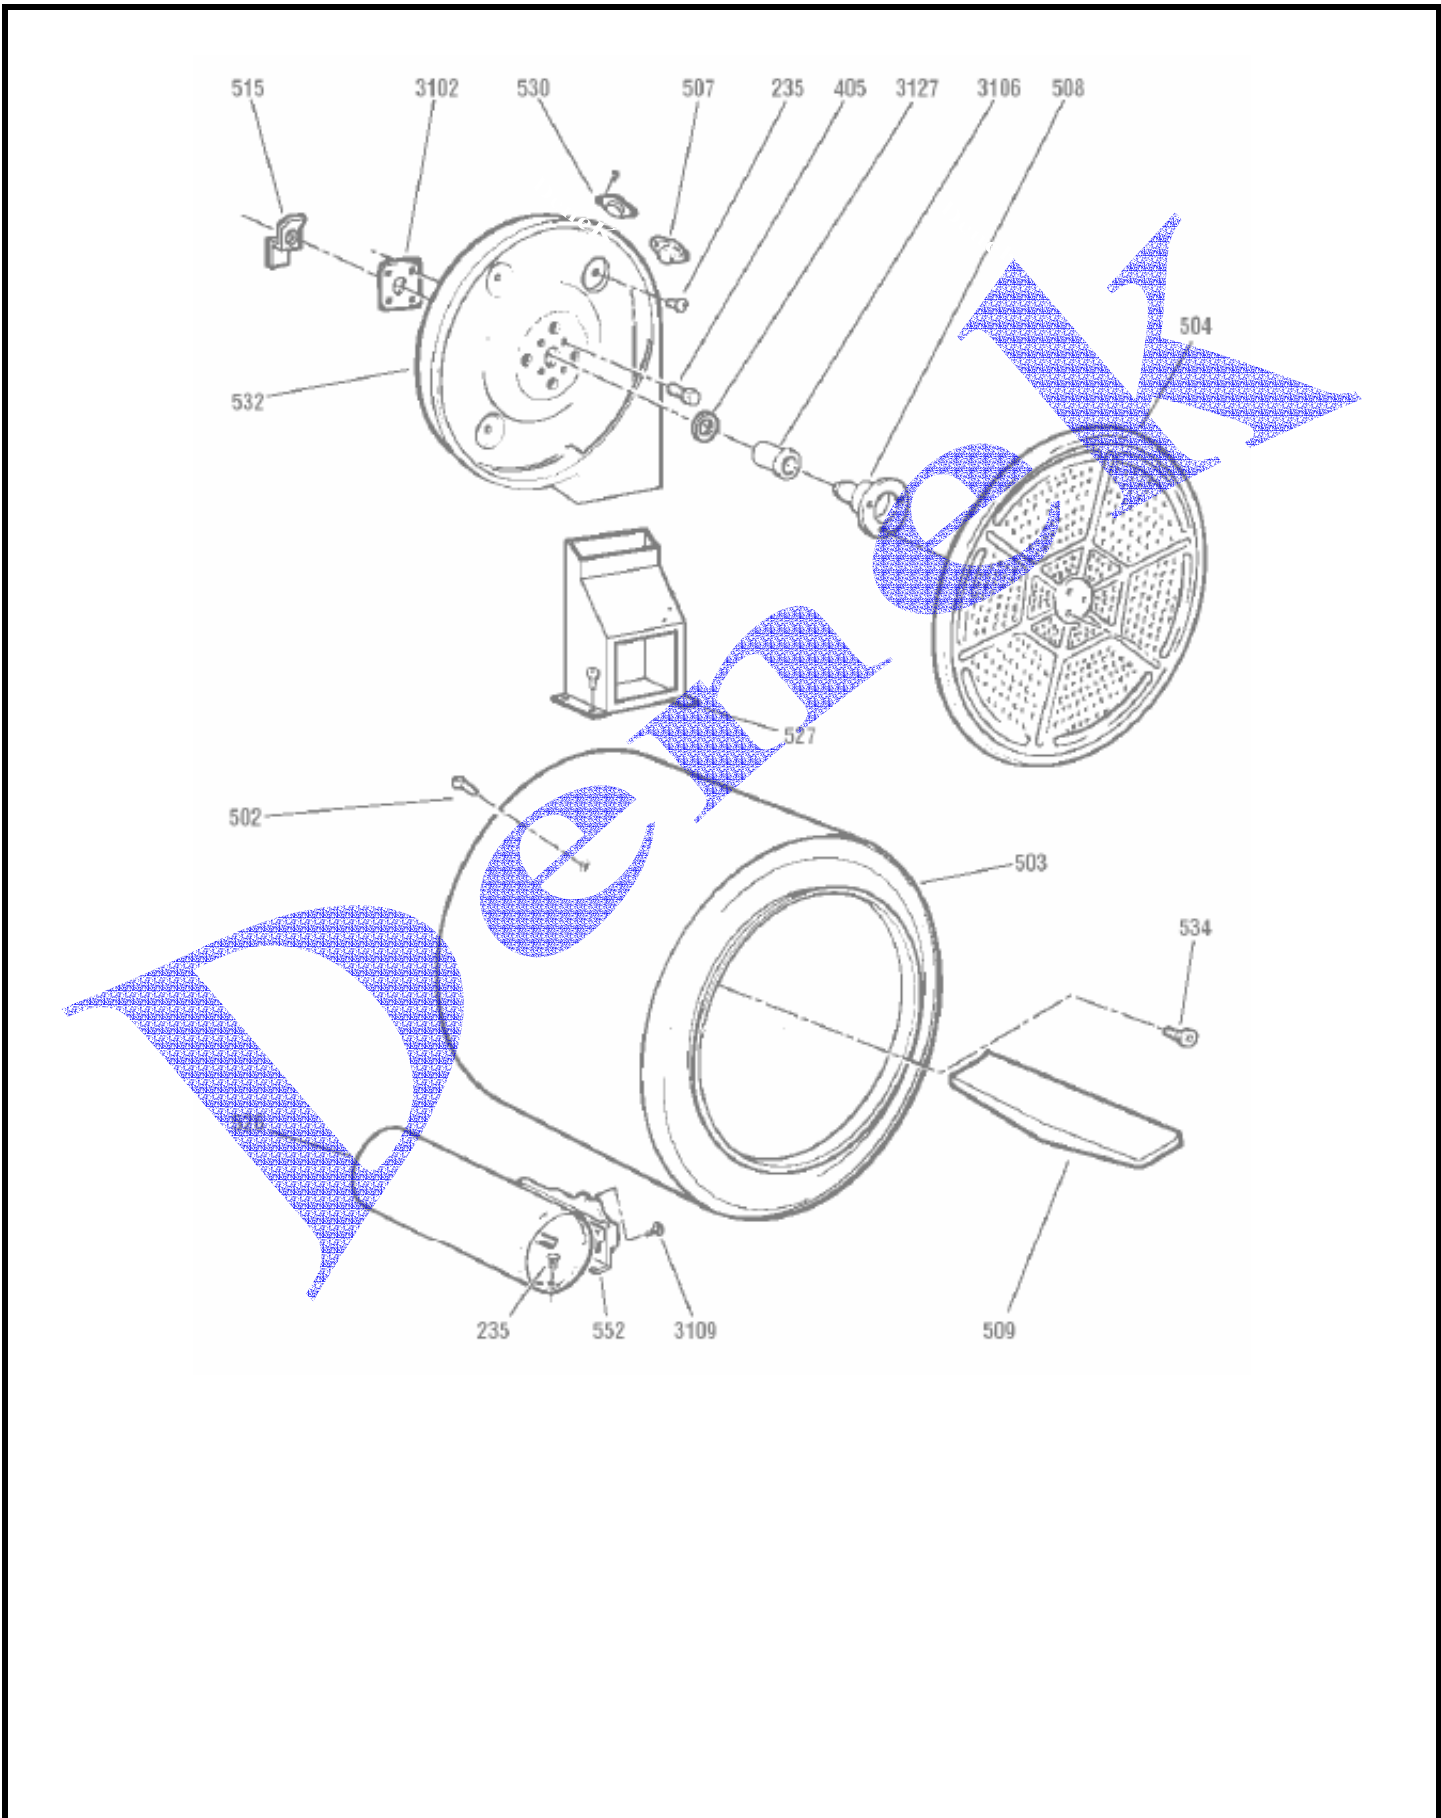

SECADORA EASY SGE1158PCOWW

PANEL DE CONTROL

SECADORA EASY SGE1158PCOWW

PUERTA

SECADORA EASY SGE1158PCOWW

QUEMADOR Y VALVULA

SECADORA EASY SGE1158PCOWW

GABINETE

SECADORA EASY SGE1158PCOWW

TAMBOR

SECADORA EASY SGE1158PCOWW

MOTOR Y TURBINA

SECADORA EASY SGE1158PCOWW

DESCRIPCION

ART #	ART DESCRIPTION
D-349	CONTROL PANEL
D-236	FRONT & DOOR GROUP
D-227	CABINET GROUP
D-240	DRUM & DUCT GROUP
D-334	GAS VALVE GROUP

View	Item Number	Service Part #	Description	Quantity	
1	212D1010P052	212D1010P052	MINI-MANUAL WIRING ENGLISH	1	1
1	212D1010P452	212D1010P452	MINI-MANUAL WIRING SPANISH	1	1
1	500A187P036	49-90010	INSTALL. INSTRUCT SPANISH	1	1
1	500A374P017	WE6M593	USE & CARE	1	1
7	323B2144G002	WE1M543	CONTROL KNOB ASSY (WHITE)	1	1
7	323B2144G005	WE1M544	CONTROL KNOB ASSY (BISQUE)	1	1
13	189D3129G003	WE19M1402	BACKSPLASH GE WHITE	1	1
13	189D3129G004	WE19M1403	BACKSPLASH GE BISQUE	1	1
19	323B2143G002	WE1M547	ROTARY KNOB ASSY (WHITE)	4	4
19	323B2143G005	WE1M548	ROTARY KNOB ASSY (BISQUE)	4	4
23	102A3158P122	WE1M419	H. EDGE CONNECTOR	1	1
23	559C213G04	WE4M272	PC BOARD W/BEEPER	1	1
35	572D434P007	WE4M315	START SWITCH	1	1
41	143B8778P002	WE1X980	CLIP KNOB	5	5
72	189D3019P001	WE19M1404	BACK PANEL	1	1
75	540B004P062	WE2M173	SCREW	3	3
85	572D434P003	WE4M177	ROTARY SWITCH ON/OFF	2	2
87	572D434P006	WE4M269	ROTARY SWITCH 4-TEMPERATURE	1	1