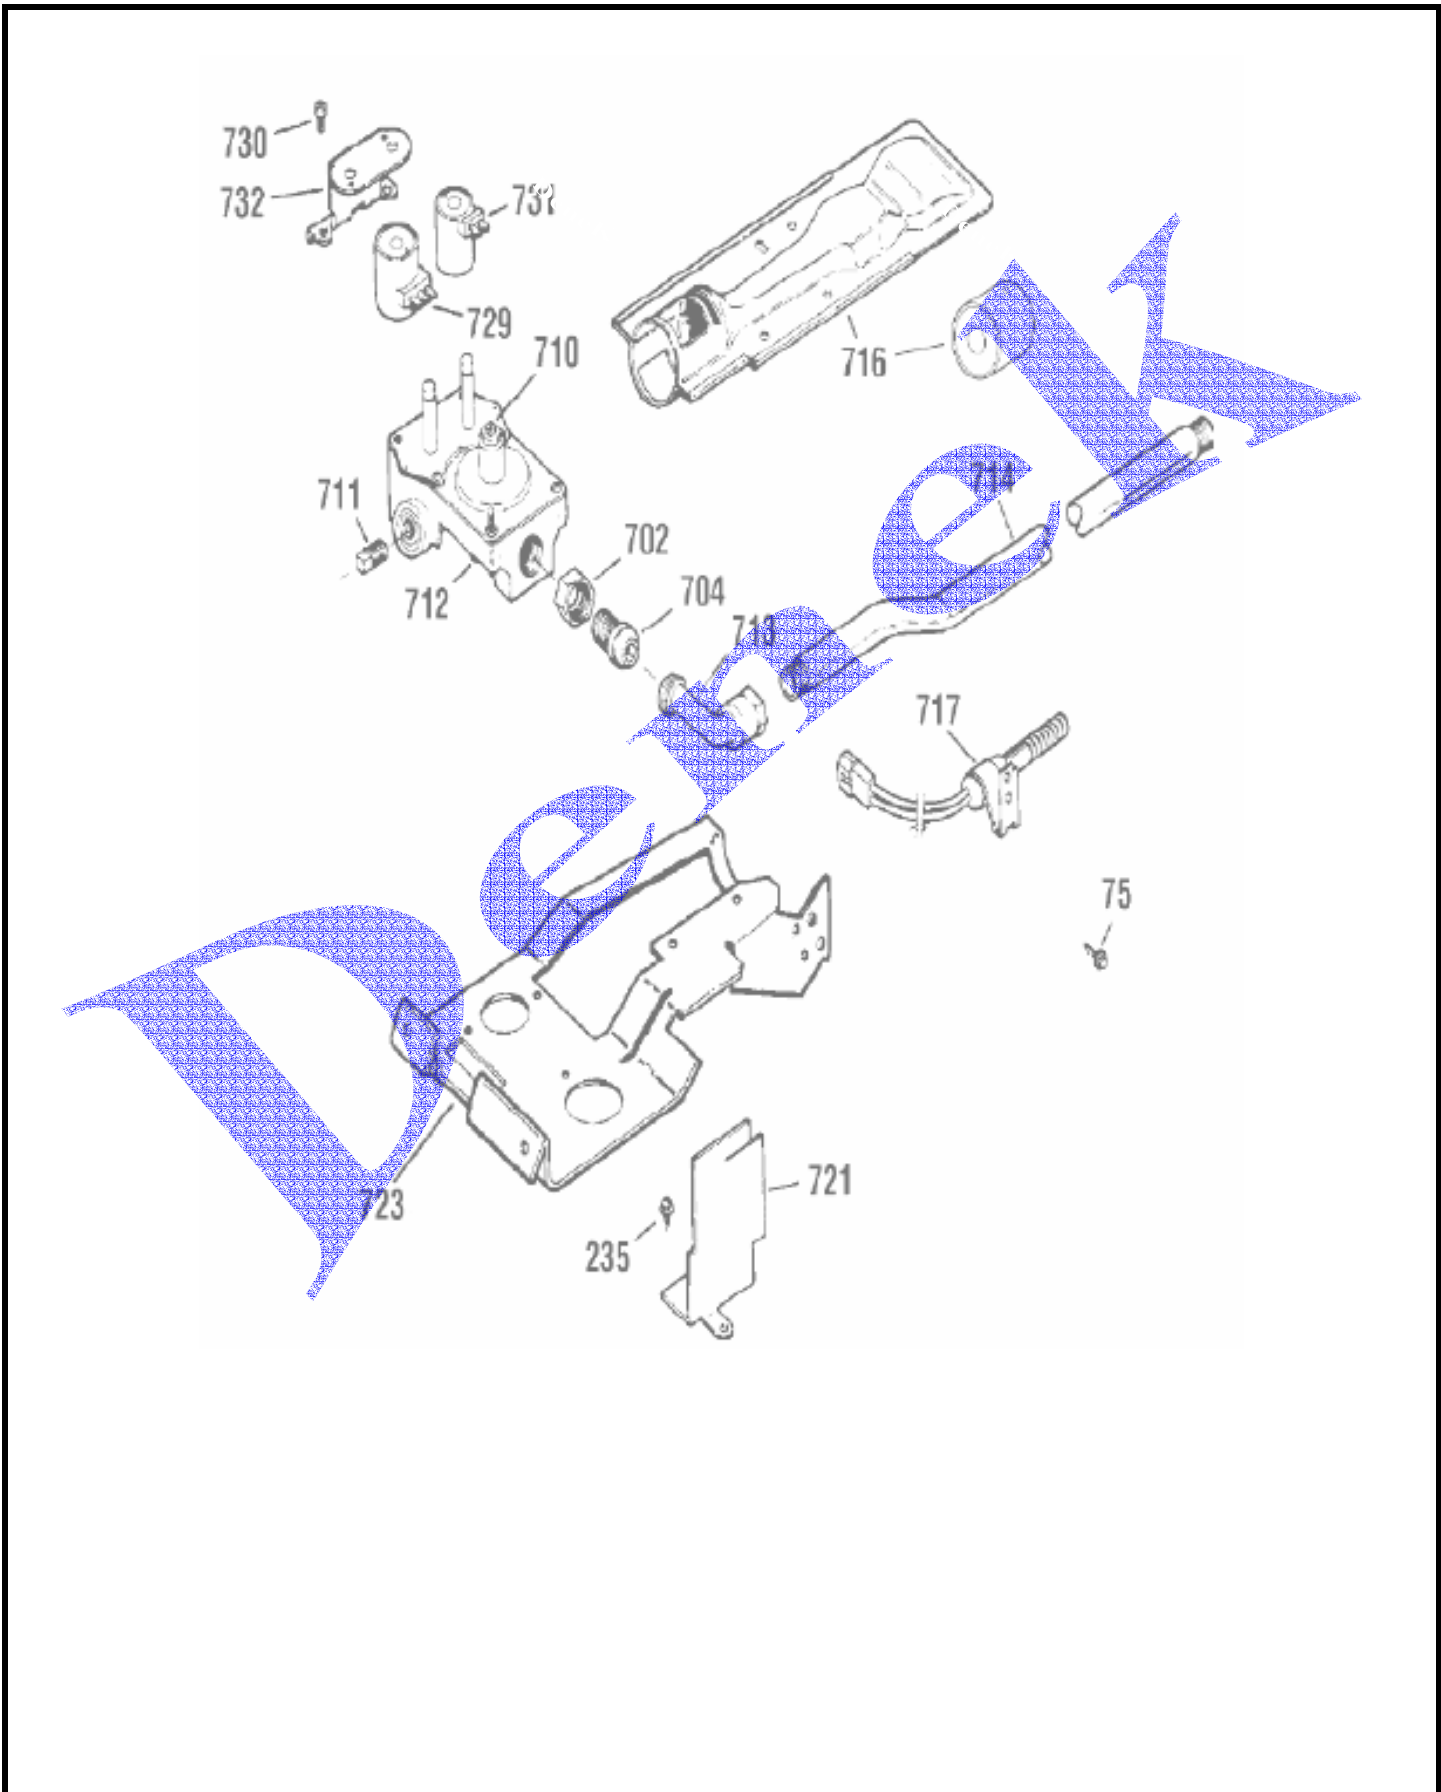

SECADORA EASY SGE1158PCOWW

PANEL DE CONTROL

SECADORA EASY SGE1158PCOWW

PUERTA

SECADORA EASY SGE1158PCOWW

QUEMADOR Y VALVULA

SECADORA EASY SGE1158PCOWW

GABINETE

SECADORA EASY SGE1158PCOWW

TAMBOR

SECADORA EASY SGE1158PCOWW

MOTOR Y TURBINA

SECADORA EASY SGE1158PCOWW

DESCRIPCION

ART #	ART DESCRIPTION
D-349	CONTROL PANEL
D-236	FRONT & DOOR GROUP
D-227	CABINET GROUP
D-240	DRUM & DUCT GROUP
D-334	GAS VALVE GROUP

View	Item Number	Service Part #	Description	Quantity	
1	212D1010P052	212D1010P052	MINI-MANUAL WIRING ENGLISH	1	1
1	212D1010P452	212D1010P452	MINI-MANUAL WIRING SPANISH	1	1
1	500A187P036	49-90010	INSTALL. INSTRUCT SPANISH	1	1
1	500A374P017	WE6M593	USE & CARE	1	1
7	323B2144G002	WE1M543	CONTROL KNOB ASSY (WHITE)	1	1
7	323B2144G005	WE1M544	CONTROL KNOB ASSY (BISQUE)	1	1
13	189D3129G003	WE19M1402	BACKSPLASH GE WHITE	1	1
13	189D3129G004	WE19M1403	BACKSPLASH GE BISQUE	1	1
19	323B2143G002	WE1M547	ROTARY KNOB ASSY (WHITE)	4	4
19	323B2143G005	WE1M548	ROTARY KNOB ASSY (BISQUE)	4	4
23	102A3158P122	WE1M419	H. EDGE CONNECTOR	1	1
23	559C213G04	WE4M272	PC BOARD W/BEEPER	1	1
35	572D434P007	WE4M315	START SWITCH	1	1
41	143B8778P002	WE1X980	CLIP KNOB	5	5
72	189D3019P001	WE19M1404	BACK PANEL	1	1
75	540B004P062	WE2M173	SCREW	3	3
85	572D434P003	WE4M177	ROTARY SWITCH ON/OFF	2	2
87	572D434P006	WE4M269	ROTARY SWITCH 4-TEMPERATURE	1	1