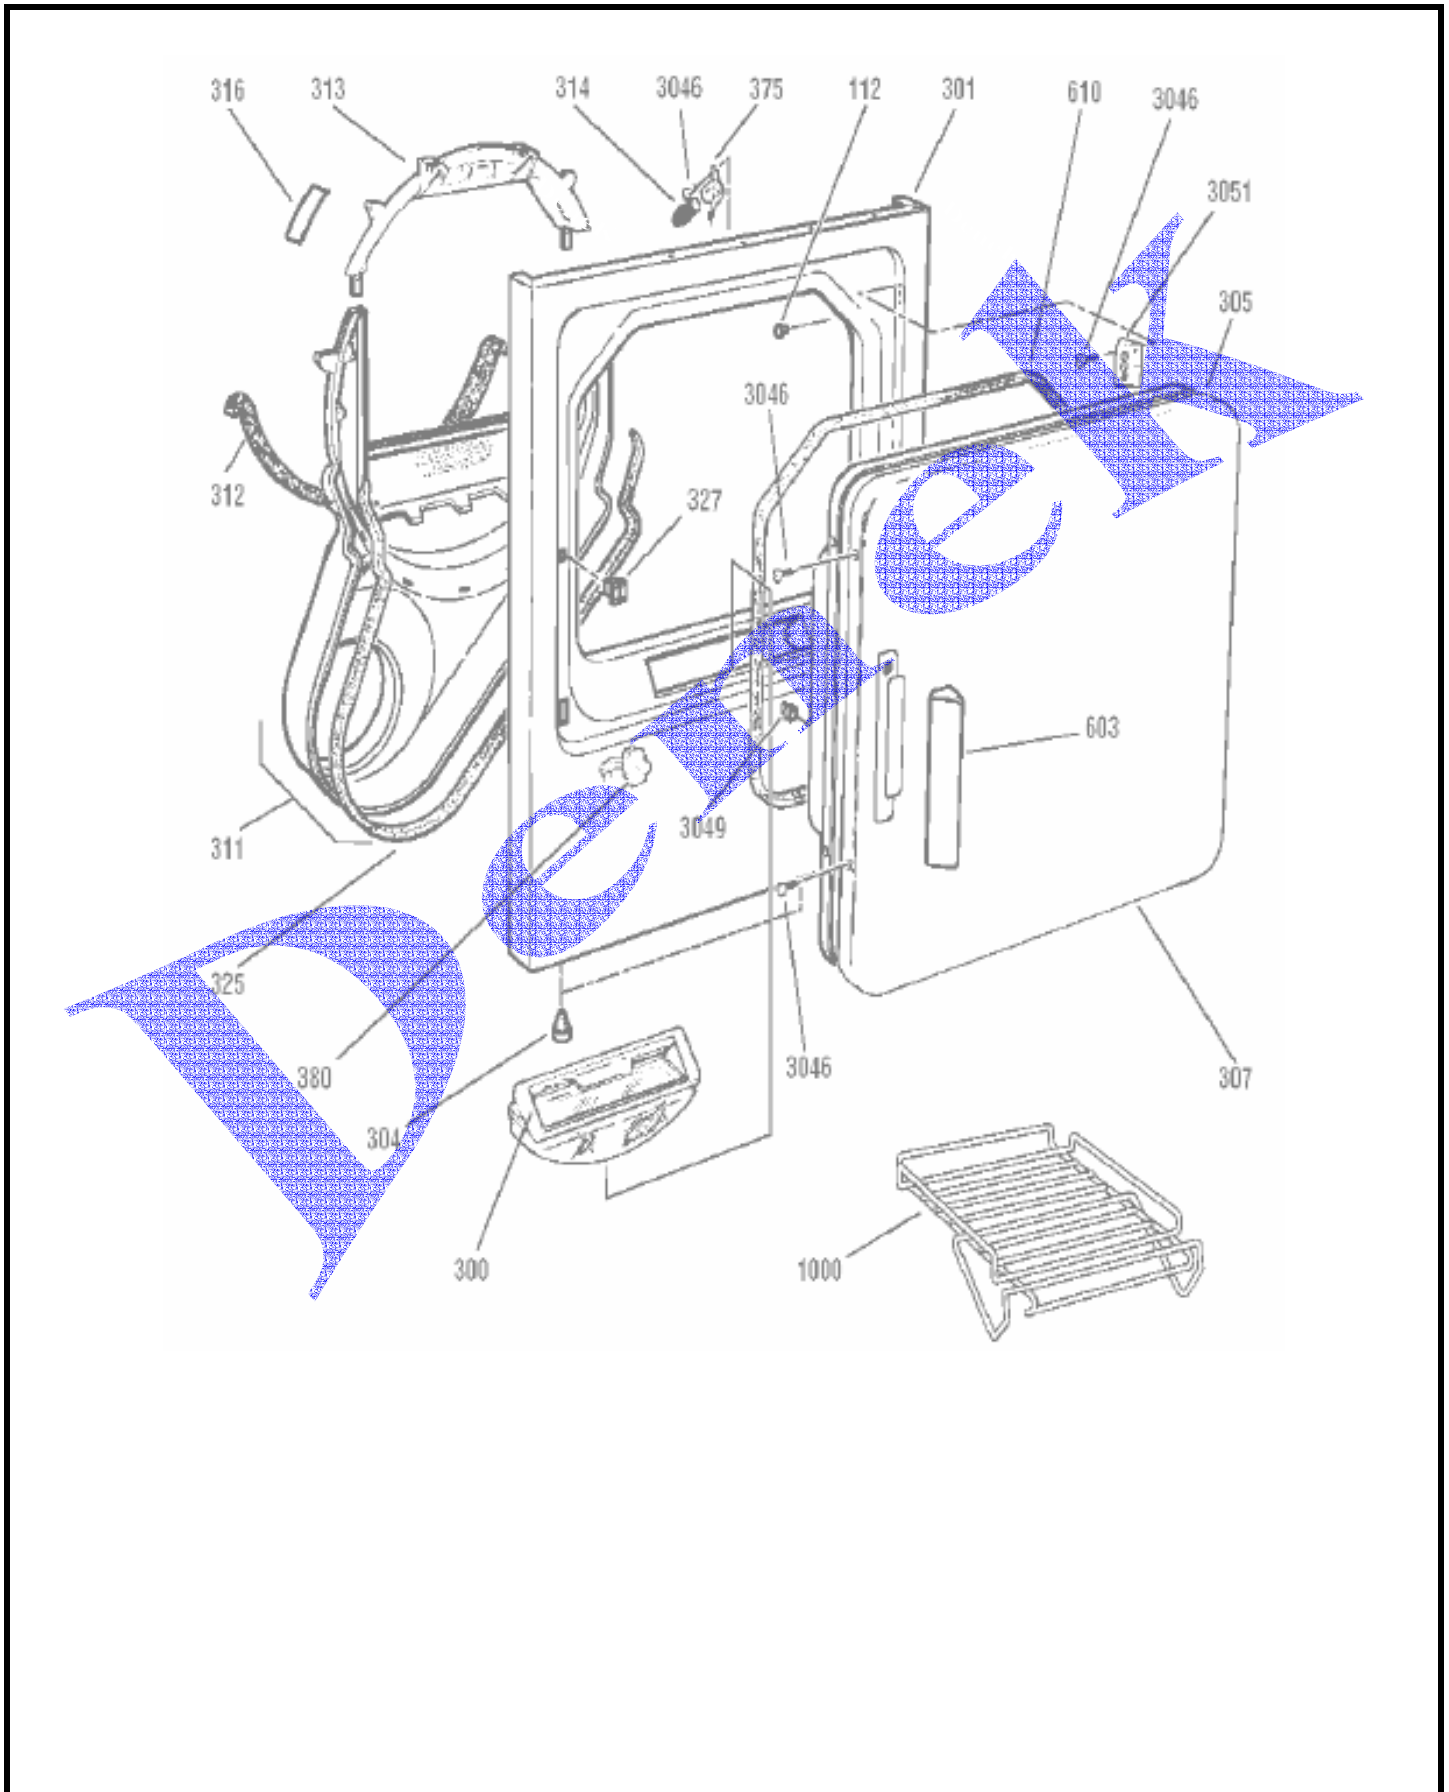

SECADORA EASY SGE1158PCOWW

PANEL DE CONTROL

SECADORA EASY SGE1158PCOWW

PUERTA

SECADORA EASY SGE1158PCOWW

QUEMADOR Y VALVULA

SECADORA EASY SGE1158PCOWW

GABINETE

SECADORA EASY SGE1158PCOWW

TAMBOR

SECADORA EASY SGE1158PCOWW

MOTOR Y TURBINA

SECADORA EASY SGE1158PCOWW

DESCRIPCION

ART #	ART DESCRIPTION
D-349	CONTROL PANEL
D-236	FRONT & DOOR GROUP
D-227	CABINET GROUP
D-240	DRUM & DUCT GROUP
D-334	GAS VALVE GROUP

View	Item Number	Service Part #	Description	Quantity	
1	212D1010P052	212D1010P052	MINI-MANUAL WIRING ENGLISH	1	1
1	212D1010P452	212D1010P452	MINI-MANUAL WIRING SPANISH	1	1
1	500A187P036	49-90010	INSTALL. INSTRUCT SPANISH	1	1
1	500A374P017	WE6M593	USE & CARE	1	1
7	323B2144G002	WE1M543	CONTROL KNOB ASSY (WHITE)	1	1
7	323B2144G005	WE1M544	CONTROL KNOB ASSY (BISQUE)	1	1
13	189D3129G003	WE19M1402	BACKSPLASH GE WHITE	1	1
13	189D3129G004	WE19M1403	BACKSPLASH GE BISQUE	1	1
19	323B2143G002	WE1M547	ROTARY KNOB ASSY (WHITE)	4	4
19	323B2143G005	WE1M548	ROTARY KNOB ASSY (BISQUE)	4	4
23	102A3158P122	WE1M419	H. EDGE CONNECTOR	1	1
23	559C213G04	WE4M272	PC BOARD W/BEEPER	1	1
35	572D434P007	WE4M315	START SWITCH	1	1
41	143B8778P002	WE1X980	CLIP KNOB	5	5
72	189D3019P001	WE19M1404	BACK PANEL	1	1
75	540B004P062	WE2M173	SCREW	3	3
85	572D434P003	WE4M177	ROTARY SWITCH ON/OFF	2	2
87	572D434P006	WE4M269	ROTARY SWITCH 4-TEMPERATURE	1	1