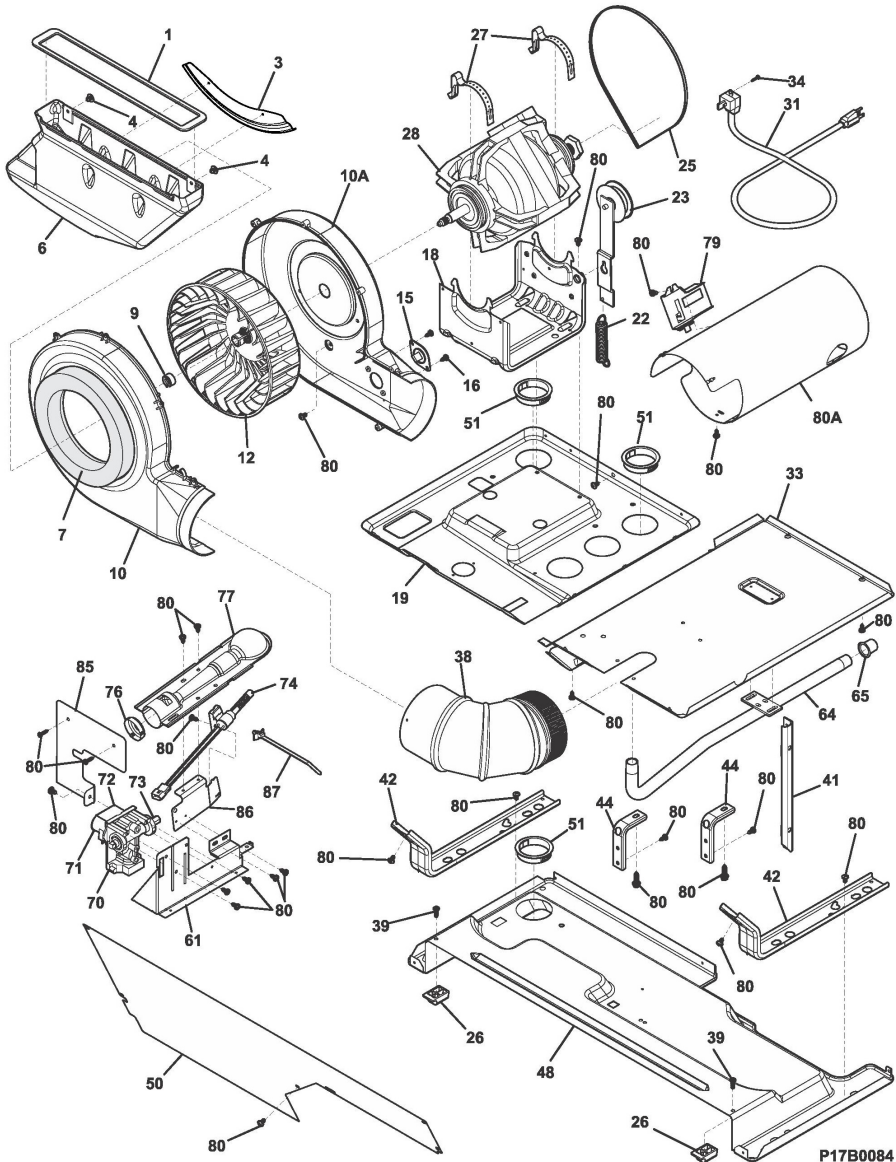

Distribuidor Autorizado

SurteRápido.com

Venta de Refacciones
Electrodomesticas

Centro de Lavado Frigidaire SFLG4033RT1

Publication No: 5995679809

SFLG4033R

MOTOR/BLOWER/BELT

P17B0084

Distribuidor Autorizado

SurteRápido.com

Venta de Refacciones
Electrodomesticas

Centro de Lavado Frigidaire SFLG4033RT1

GUÍA	NÚMERO	DESCRIPCIÓN
NIA	131477000	Screw, 10-16AB x 0.375
1	131295200	SEAL, AIR DUCT
3	137539100	SHIELD, AIR DUCT
4	5308014350	Clip, end cap mtg, U-type
6	134086301	DUCT, AIR
7	137390900	SEAL, HOUSING TO AIR
9	5304488479	Clamp
10	137551600	HOUSING, BLOWER, FRONT W/SEAL
10A	137551800	HOUSING, BLOWER, REAR
12	131476300	Blower Wheel
15	134587700	Thermistor, control
16	131243700	Screw, pan head, 8-18AB x 0.375
18	131367100	CRADLE, MOTOR W/IDLER
19	137490900	PAN, UPPER LC, DRYER, FORMED
22	3205241	SPRING, IDLER
23	5304507499	IDLER ARM ASSY, W/PULLEY & CLIP
25	137292700	BELT, DRYER, LC
26	137511300	BLOCK, SUPPORT
27	134242400	Clamp, motor mtg.
28	134196600	Motor, dryer drive, with pulley
31	134500500	Power Cord, electric svce
33	131731411	SHIELD-ACCESS (GAS)
34	134154100	Screw, hex washer head, 10-32 x 0.375, ground
38	5304500508	ELBOW, EXHAUST DUCT
39	131205100	SCREW, #8 PAN HEAD, 10-10B X 0.500, CR/SQ
41	131091300	BRACKET, SUPPORT, SIDE
42	137304710	BRACKET, MARRIAGE, DRYER
44	3204326	Bracket, L mounting, cabinet rear, external
48	137329110	PAN, BOTTOM LC DRYER
50	5304488478	COVER, SUPPORT, LC DRYER
51	131453000	Bushing, snap-in
61	5303309493	Bracket, gas valve mtg