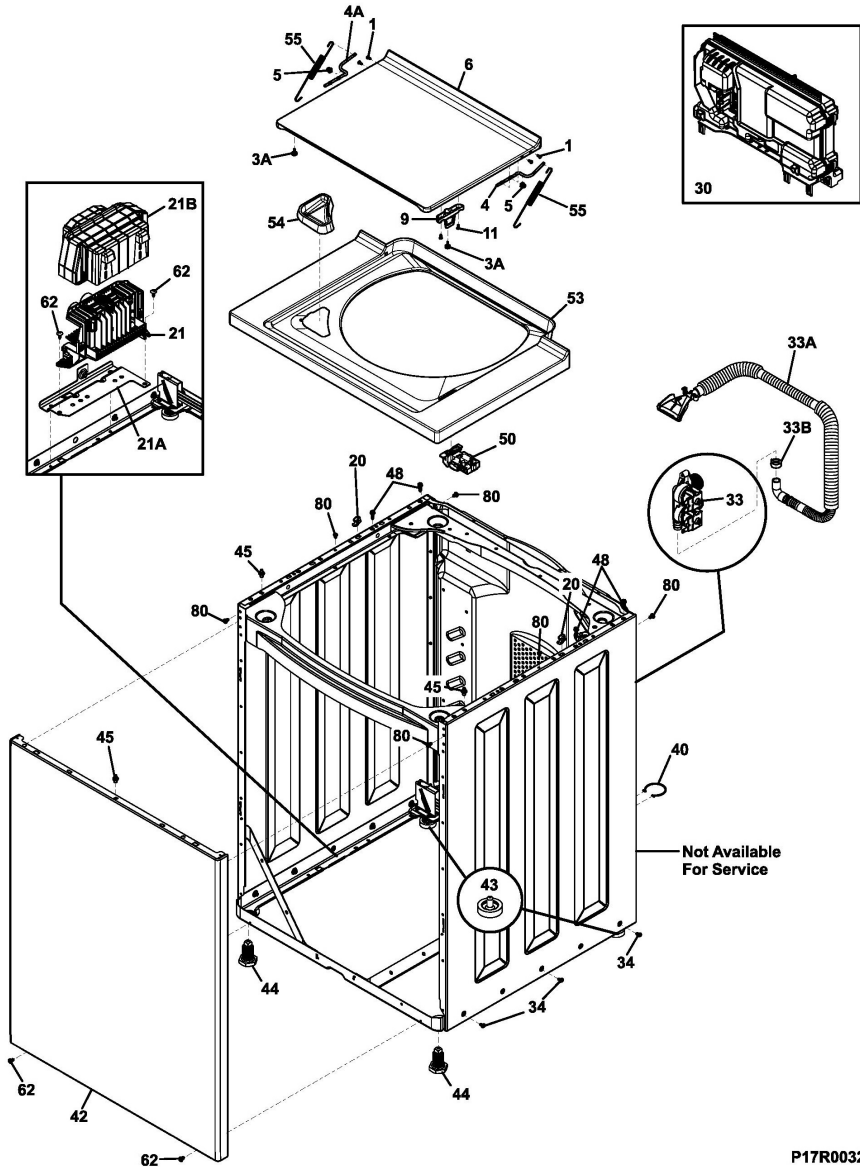

Distribuidor Autorizado

SurteRápido.com

Venta de Refacciones
Electrodomesticas

Centro de Lavado Frigidaire SFLG4033RT1

Publication No: 5995679809

SFLG4033R

LOWER CABINET/TOP

P17R0032

Distribuidor Autorizado

SurteRápido.com

Venta de Refacciones
Electrodomesticas

Centro de Lavado Frigidaire SFLG4033RT1

GUÍA	NÚMERO	DESCRIPCIÓN
NI	137205502	BEZEL, BLEACH/SOFTENER
NI	137360821	PROTECTOR, EDGE
NI	5304500416	HOSE, DISP TO VALVE
NIA	5304500439	COVER, MAIN CONTROL, WASHER
NIA	5304500476	HARNES, UIMC PELE
NIB	808702601	PLUG, UIMC
1	134203900	Screw, pan hd phillips, 6-32 x 0.337, dog point
3A	134075501	BUMPER, LID, FRONT
4	137469900	HINGE BAR, RH, LC
4A	137470900	HINGE BAR, LH, LC
5	5304488483	GROMMET, HINGE, ACETAL
6	5304500848	LID, WASHER, TITANIUM
9	137513711	STRIKER, LID
11	3204368	Screw, lid strike mtg, 6-20B X 0.375
20	3204374	Pin, slide, side to top
21	808653801	BOARD, MOTOR CONTROL, WASHER
21A	809161501	BRACKET, UIMC
21B	5304500440	COVER, UIMC
30	5304500488	BOARD, MAIN CONTROL, WASHER, W/HOUSING
33	137465101	VALVE, 3 COIL, 120V 60HZ, WATER
33A	809191901	HOSE, FILL
33B	5304488479	Clamp
34	131205500	SCREW, 1/4-14 X 0.625
40	5303309503	Clip, drain hose, back sheet
42	5304501345	PANEL, FRONT SVC KIT, TITANIUM
43	131422200	Pad, self lvlg leg, rear
44	134548800	Leveling Leg, screw, plastic
45	131346401	Pin, panel locator, front
48	137329800	SCREW 12-24 UNC X .75 HEX, WASHER
50	137353303	LOCK, LID, GRAY
53	137190811	PANEL, WASHER TOP, TITANIUM
54	5304500534	DISPENSER
55	134890500	Spring, lid assist