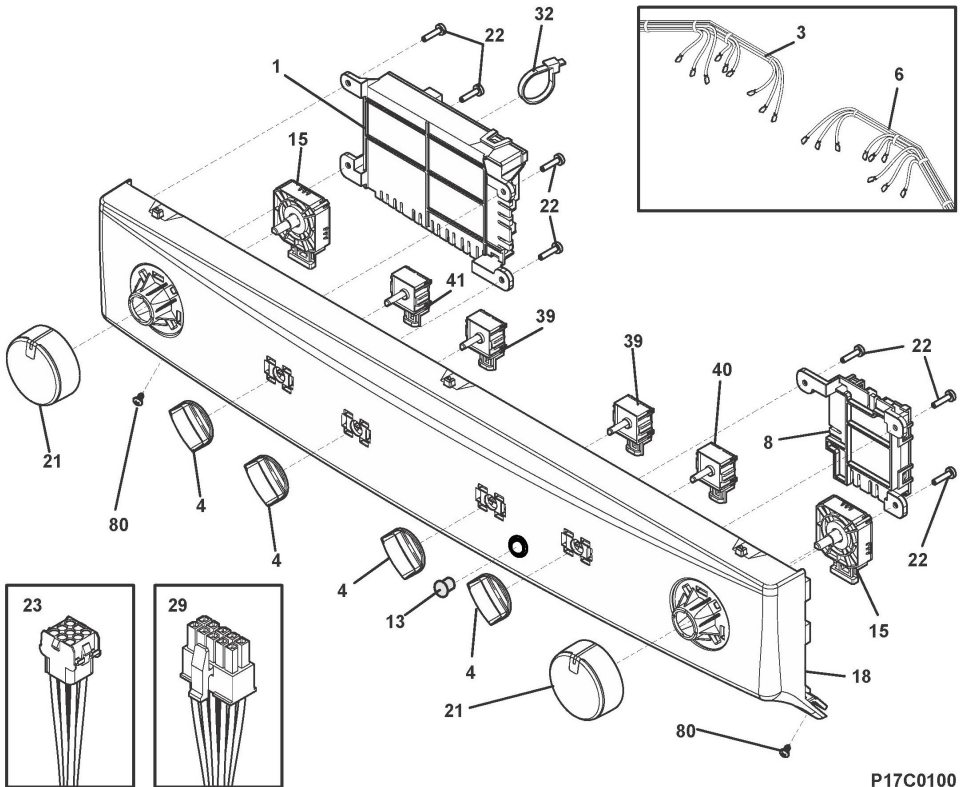

Distribuidor Autorizado

SurteRápido.com

Venta de Refacciones
Electrodomesticas

Centro de Lavado Frigidaire SFLG4033RT1

Publication No: 5995679809

SFLG4033R

CONTROL PANEL

P17C0100

Distribuidor Autorizado

SurteRápido.com

Venta de Refacciones
Electrodomesticas

Centro de Lavado Frigidaire SFLG4033RT1

GUÍA	NÚMERO	DESCRIPCIÓN
1	5304500455	BOARD, CONTROL, MAIN, W/HOUSING
3	137329400	WIRING HARNESS, DRYER, LC UPPER
4	5304500815	KNOB, SWITCH
6	5304500474	HARNESS, UPPER LC WASHER
8	5304500456	BOARD, USER INTERFACE, WASHER, W/HOUSING
13	134040803	SWITCH, ROCKER, ROUND, TITANIUM
15	137493400	SWITCH, PTS CYCLE SELEC, 9 POS
18	137445101	CONSOLE, DECORATED, TITANIUM
21	5304500814	KNOB, CYCLE SELECTOR, TITANIUM
22	134402900	Screw, phillips, 6-19 x 0.650
23	5304500522	HARNESS, MAIN
29	137303800	HARNESS, MAIN, LC-D-GAS
32	5303321209	CABLE TIE, 5.60 INCH, PLASTIC
39	137205200	SWITCH, ROTARY, 2 POS
40	137052700	SWITCH, ROTARY, 5 POS
41	137261000	SWITCH, ROTARY, 4 POS
80	131205100	SCREW, #8 PAN HEAD, 10-10B X 0.500, CR/SQ