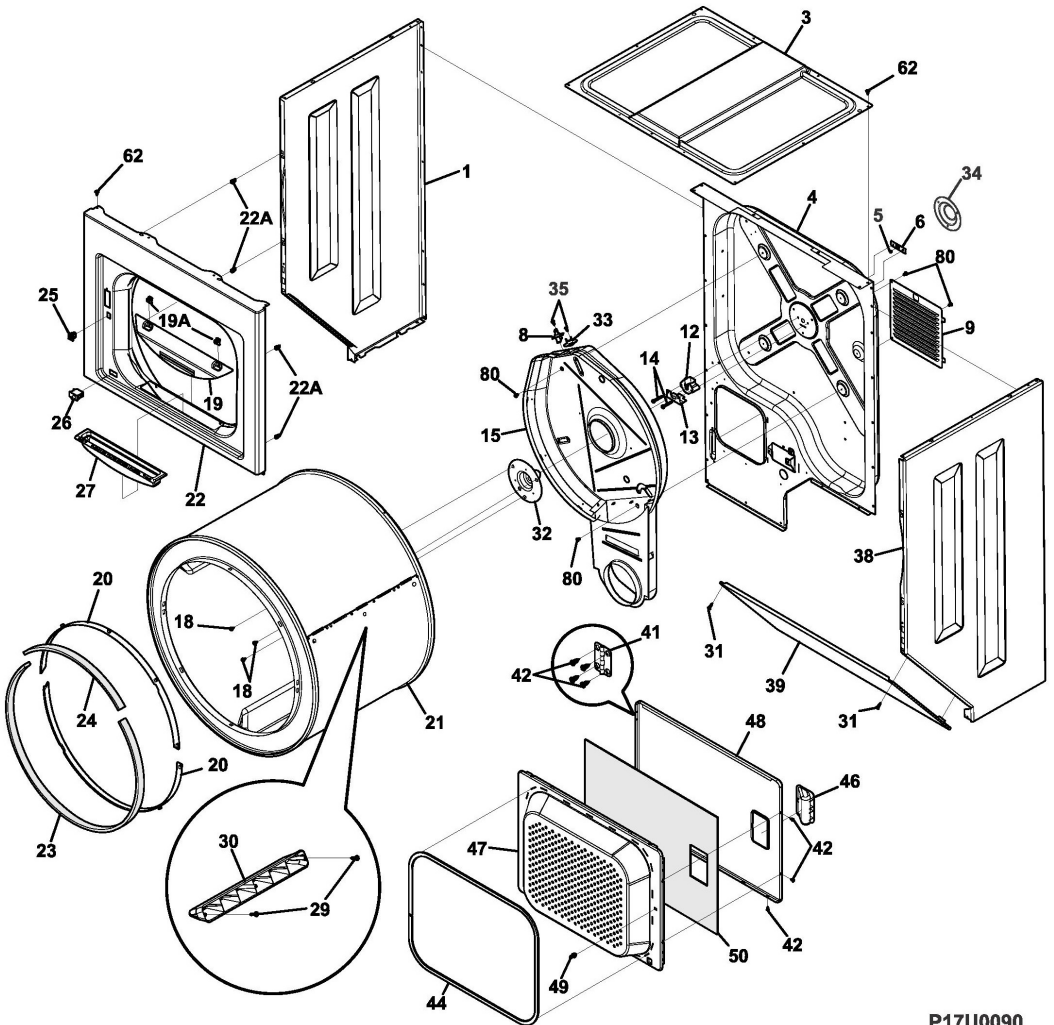

Distribuidor Autorizado

SurteRápido.com

Venta de Refacciones
Electrodomesticas

Centro de Lavado Frigidaire SFLG4033RT1

P17U0090

Distribuidor Autorizado

SurteRápido.com

Venta de Refacciones
Electrodomesticas

Centro de Lavado Frigidaire SFLG4033RT1

GUÍA	NÚMERO	DESCRIPCIÓN
NI	137352600	HARNES, DOOR, SW W/SENSOR
NIA	137604900	SEAL, EXHAUST TUBE
1	137510411	PANEL, LEFT SIDE, TITANIUM
3	131883301	Panel, top
4	5304500431	PANEL, REAR, LC DRYER
5	5303281019	Ball, grounding
6	5303281020	Clip, ball, steel, flat nut
8	137032600	LIMITER, thermal, heater
9	5303309490	PANEL, MOTOR ACCESS
12	131825900	BEARING, DRUM SUPPORT
13	131724300	Bracket, bearing support
14	131205400	Screw, bracket mtg., 10-16B x 1.375, cr/sq drive
15	137470800	HEATER HOUSING, W/DUCT
18	5304502598	SCREW, THREAD CUTTING, #10-32 X .75
19	131729302	COVER, MOISTURE SENSOR, ASMY
19A	5308014350	Clip, end cap mtg, U-type
20	137513300	GLIDE, FLAT, DRYER
21	5304506370	DRUM ASSEMBLY, SVC KIT, W/VANES
22	137552115	PANEL, FRONT WELD, TITANIUM
22A	137362600	PIN, PANEL LOCATOR
23	134134700	Seal, felt, lower
24	134036400	Seal, felt, upper
25	131658820	Door Catch, gray, upper
26	134813660	Switch, door, rectangle, gray
27	131359603	LINT TRAP, GRAY
29	131382300	Screw, quadrex head, 10-14 x 1.00, vane mtg., special
30	137552902	VANE, STRAIGHT, LOW
31	131202300	Screw, 10-16AB x 0.625
32	137088600	Shaft, drum support, ballhitch
33	5304406099	THERMOSTAT, SAFETY
34	5304506372	COVER PLATE, BEARING
35	131243700	Screw, pan head, 8-18AB x 0.375
38	137510511	PANEL, RIGHT SIDE, TITANIUM