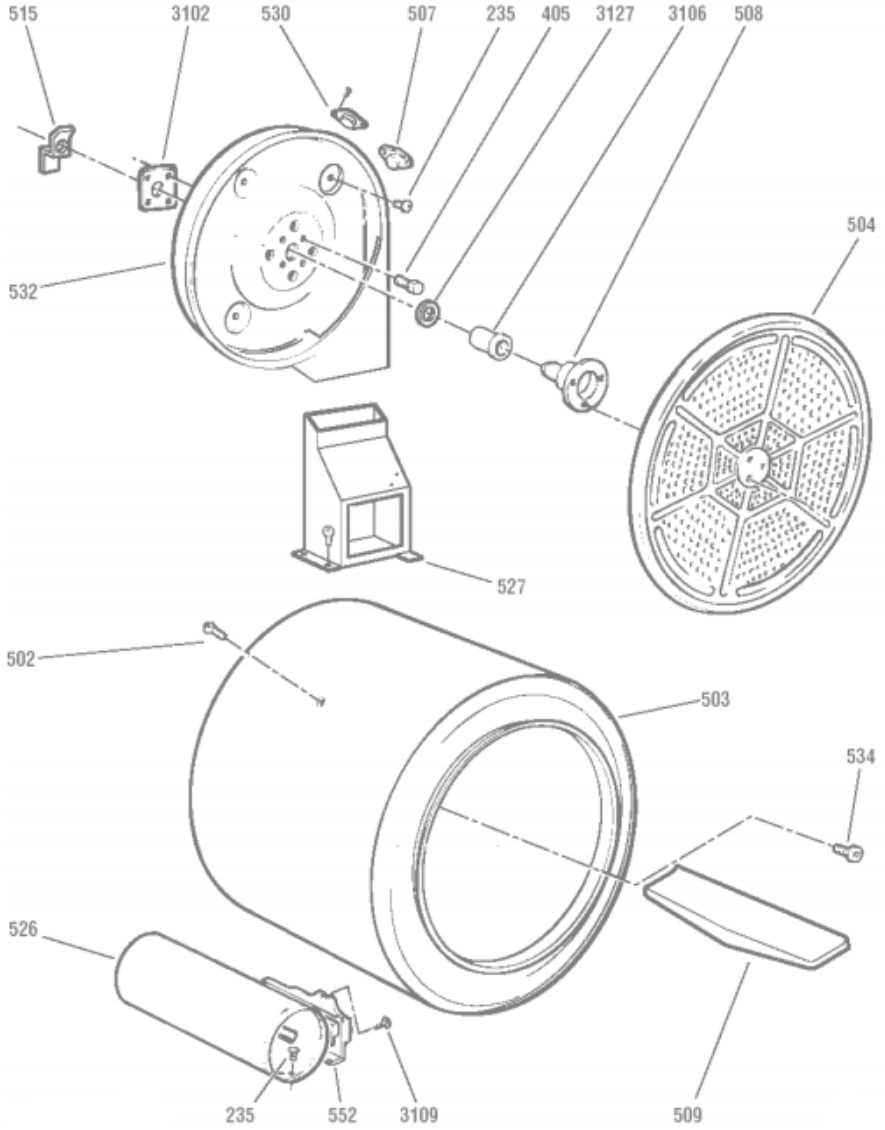

**SGE1158PC0WW**

**SGE1158PC0WW**

Distribuidor Autorizado

SurteRápido.com

Venta de Refacciones  
Electrodomesticas

SGE1158PC0WW

**SGE1158PC0WW**

**SGE1158PC0WW**

Distribuidor Autorizado

SurteRápido.com

Venta de Refacciones  
Electrodomesticas

SGE1158PC0WW

SGE1158PC0WW

7	323B2144G002	CONTROL KNOB ASSY (WHITE) (S/P)
7	323B2144G005	CONTROL KNOB ASSY (BISQUE) (S/P)
13	189D3129G003	BACKSPLASH GE WHITE (S/P)
13	189D3129G004	BACKSPLASH GE BISQUE (S/P)
19	323B2143G002	ROTARY KNOB ASSY (WHITE) (S/P)
19	323B2143G005	ROTARY KNOB ASSY (BISQUE) (S/P)
23	102A3158P122	H. EDGE CONNECTOR (S/P)
23	559C213G04	PC BOARD W/BEEPER (S/P)
35	572D434P007	START SWITCH (S/P)
41	143B8778P002	CLIP KNOB <b>DESCONTINUADO</b>
72	189D3019P001	BACK PANEL (S/P)
75	540B004P062	SCREW (S/P)
85	572D434P003	ROTARY SWITCH ON/OFF (S/P)
87	572D434P006	ROTARY SWITCH 4-TEMPERATURE (S/P)
100	572D520P031	TIMER (S/P)
112	203C3755P001	BEAUTY BUTTON-WHITE (S/P)
151	540B000P005	SCREW (S/P)
199	540B008P007	SCREW (S/P)
200	141A6643P002	BLOWER CLAMP (S/P)
200	141A6643P001	BLOWER CLAMP (S/P)
201	572D445P001	BLOWER WHEEL (S/P)
203	123C7934P001	STRAP MOTOR (S/P)
204	717B299P001	MOTOR BRACKET (S/P)
205	559C001P005	MOTOR SUPPORT (S/P)
205	540B006P032	SCREW (S/P)
209	NOT USED	<b>DESCONTINUADO</b>
213	559C197P004	BELT DRIVE (S/P)
215	559C002P003	IDLER ARM (S/P)
216	238A5467P001	IDLER PULLEY (S/P)
218	136B9174P197	GASKET SEAL (S/P)
218	572D595P001	BLOWER HOUSING (S/P)