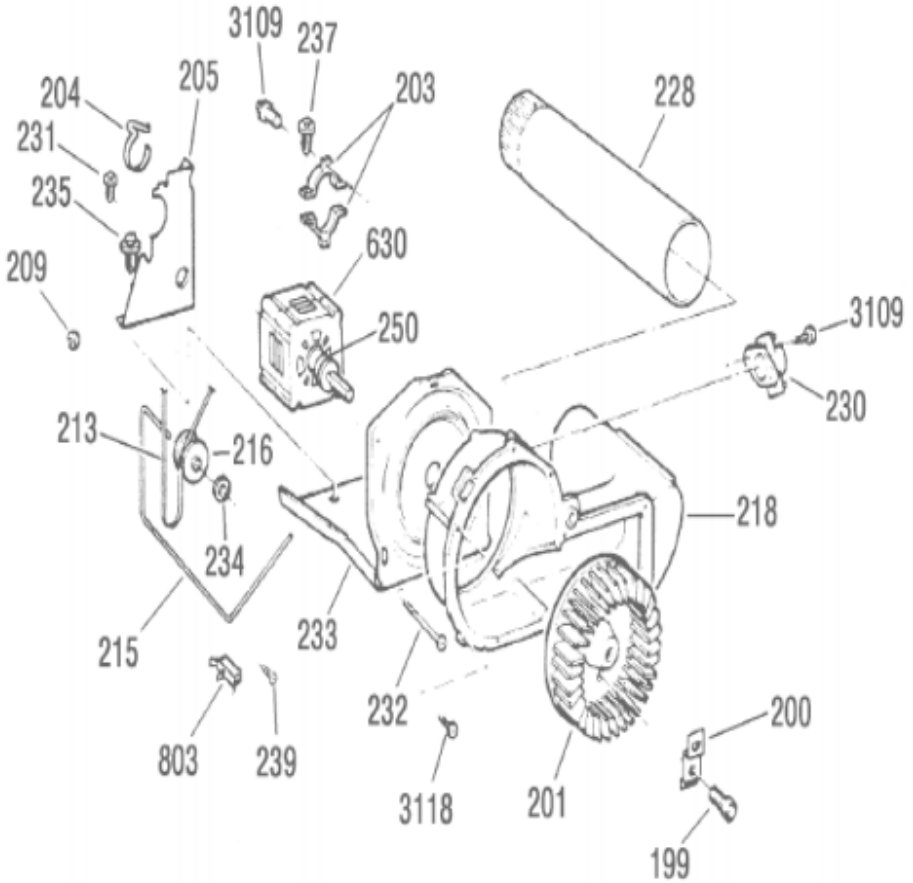

**SGE1158PC0WW**

**SGE1158PC0WW**

Distribuidor Autorizado

SurteRápido.com

Venta de Refacciones  
Electrodomesticas

SGE1158PC0WW

**SGE1158PC0WW**

**SGE1158PC0WW**

Distribuidor Autorizado

SurteRápido.com

Venta de Refacciones  
Electrodomesticas

SGE1158PC0WW

SGE1158PC0WW

7	323B2144G002	CONTROL KNOB ASSY (WHITE) (S/P)
7	323B2144G005	CONTROL KNOB ASSY (BISQUE) (S/P)
13	189D3129G003	BACKSPLASH GE WHITE (S/P)
13	189D3129G004	BACKSPLASH GE BISQUE (S/P)
19	323B2143G002	ROTARY KNOB ASSY (WHITE) (S/P)
19	323B2143G005	ROTARY KNOB ASSY (BISQUE) (S/P)
23	102A3158P122	H. EDGE CONNECTOR (S/P)
23	559C213G04	PC BOARD W/BEEPER (S/P)
35	572D434P007	START SWITCH (S/P)
41	143B8778P002	CLIP KNOB <b>DESCONTINUADO</b>
72	189D3019P001	BACK PANEL (S/P)
75	540B004P062	SCREW (S/P)
85	572D434P003	ROTARY SWITCH ON/OFF (S/P)
87	572D434P006	ROTARY SWITCH 4-TEMPERATURE (S/P)
100	572D520P031	TIMER (S/P)
112	203C3755P001	BEAUTY BUTTON-WHITE (S/P)
151	540B000P005	SCREW (S/P)
199	540B008P007	SCREW (S/P)
200	141A6643P002	BLOWER CLAMP (S/P)
200	141A6643P001	BLOWER CLAMP (S/P)
201	572D445P001	BLOWER WHEEL (S/P)
203	123C7934P001	STRAP MOTOR (S/P)
204	717B299P001	MOTOR BRACKET (S/P)
205	559C001P005	MOTOR SUPPORT (S/P)
205	540B006P032	SCREW (S/P)
209	NOT USED	<b>DESCONTINUADO</b>
213	559C197P004	BELT DRIVE (S/P)
215	559C002P003	IDLER ARM (S/P)
216	238A5467P001	IDLER PULLEY (S/P)
218	136B9174P197	GASKET SEAL (S/P)
218	572D595P001	BLOWER HOUSING (S/P)