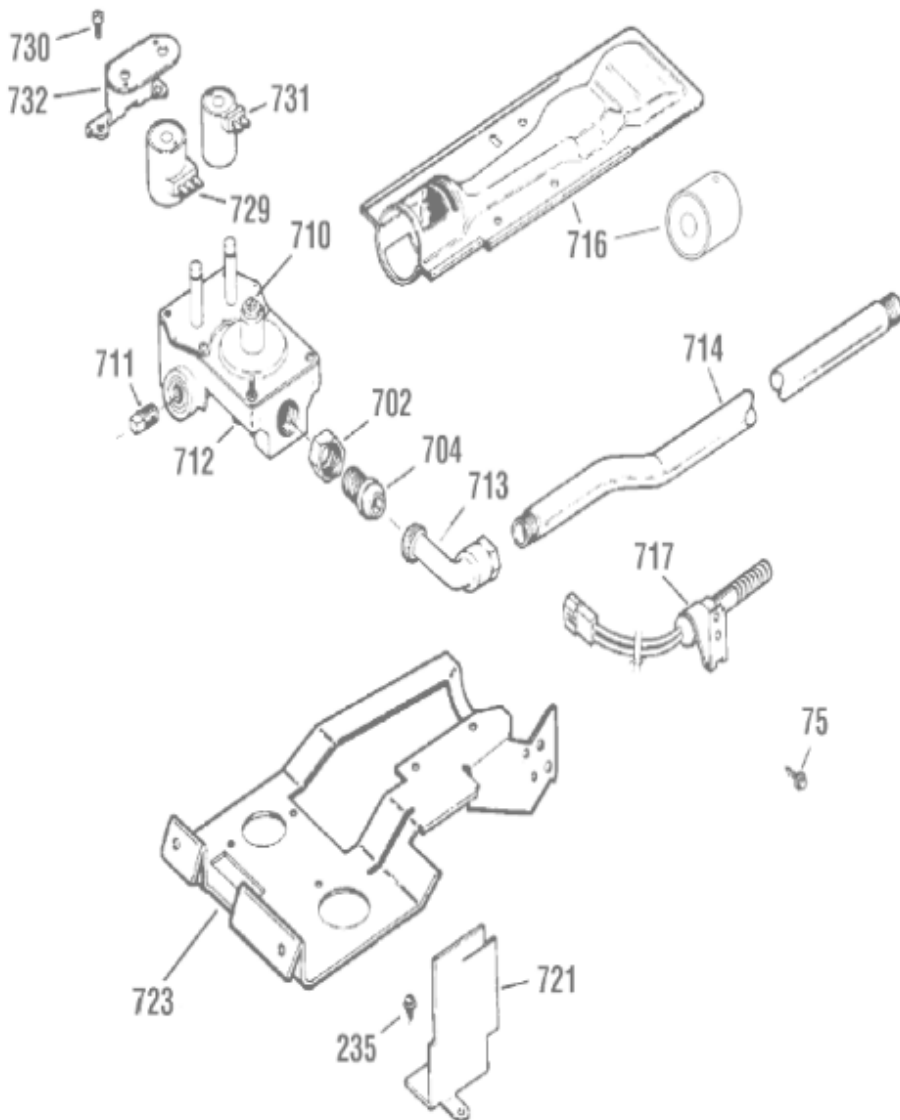

**SGE1158PC0WW**

**SGE1158PC0WW**

Distribuidor Autorizado

SurteRápido.com

Venta de Refacciones  
Electrodomesticas

SGE1158PC0WW

**SGE1158PC0WW**

**SGE1158PC0WW**

Distribuidor Autorizado

SurteRápido.com

Venta de Refacciones  
Electrodomesticas

SGE1158PC0WW

SGE1158PC0WW

7	323B2144G002	CONTROL KNOB ASSY (WHITE) (S/P)
7	323B2144G005	CONTROL KNOB ASSY (BISQUE) (S/P)
13	189D3129G003	BACKSPLASH GE WHITE (S/P)
13	189D3129G004	BACKSPLASH GE BISQUE (S/P)
19	323B2143G002	ROTARY KNOB ASSY (WHITE) (S/P)
19	323B2143G005	ROTARY KNOB ASSY (BISQUE) (S/P)
23	102A3158P122	H. EDGE CONNECTOR (S/P)
23	559C213G04	PC BOARD W/BEEPER (S/P)
35	572D434P007	START SWITCH (S/P)
41	143B8778P002	CLIP KNOB <b>DESCONTINUADO</b>
72	189D3019P001	BACK PANEL (S/P)
75	540B004P062	SCREW (S/P)
85	572D434P003	ROTARY SWITCH ON/OFF (S/P)
87	572D434P006	ROTARY SWITCH 4-TEMPERATURE (S/P)
100	572D520P031	TIMER (S/P)
112	203C3755P001	BEAUTY BUTTON-WHITE (S/P)
151	540B000P005	SCREW (S/P)
199	540B008P007	SCREW (S/P)
200	141A6643P002	BLOWER CLAMP (S/P)
200	141A6643P001	BLOWER CLAMP (S/P)
201	572D445P001	BLOWER WHEEL (S/P)
203	123C7934P001	STRAP MOTOR (S/P)
204	717B299P001	MOTOR BRACKET (S/P)
205	559C001P005	MOTOR SUPPORT (S/P)
205	540B006P032	SCREW (S/P)
209	NOT USED	<b>DESCONTINUADO</b>
213	559C197P004	BELT DRIVE (S/P)
215	559C002P003	IDLER ARM (S/P)
216	238A5467P001	IDLER PULLEY (S/P)
218	136B9174P197	GASKET SEAL (S/P)
218	572D595P001	BLOWER HOUSING (S/P)