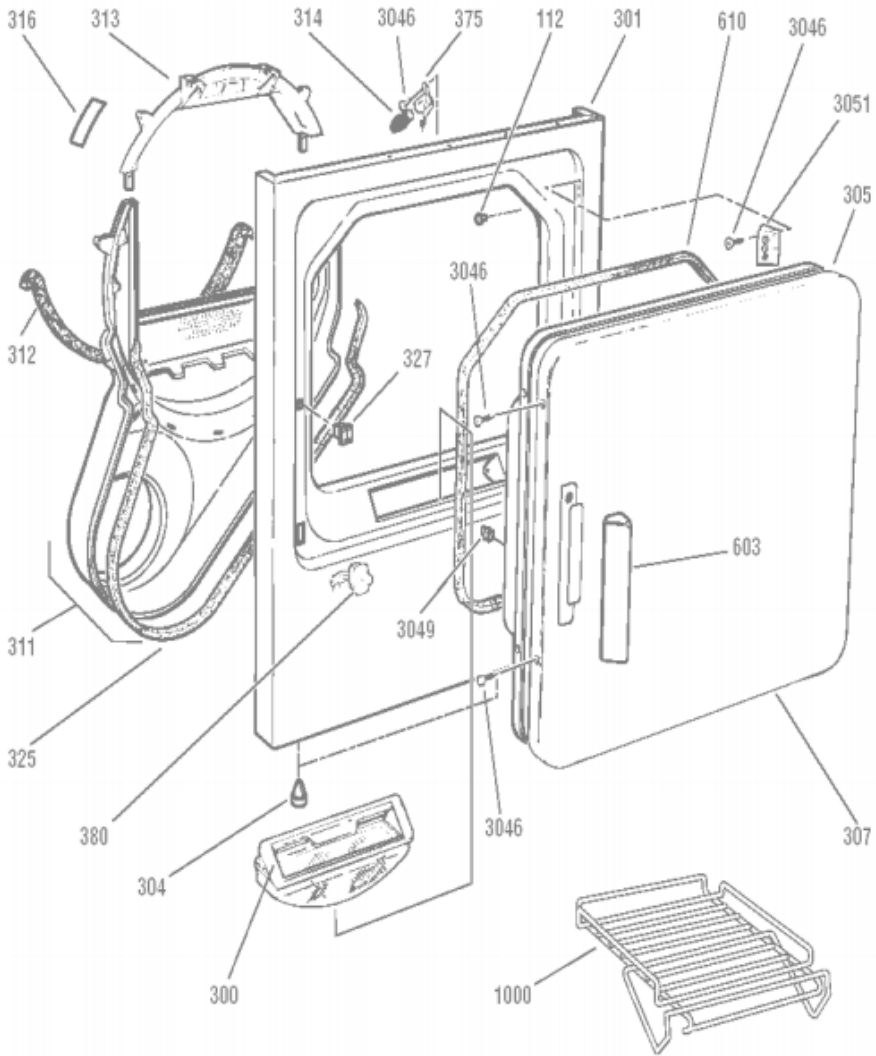

SGE1158PC0WW