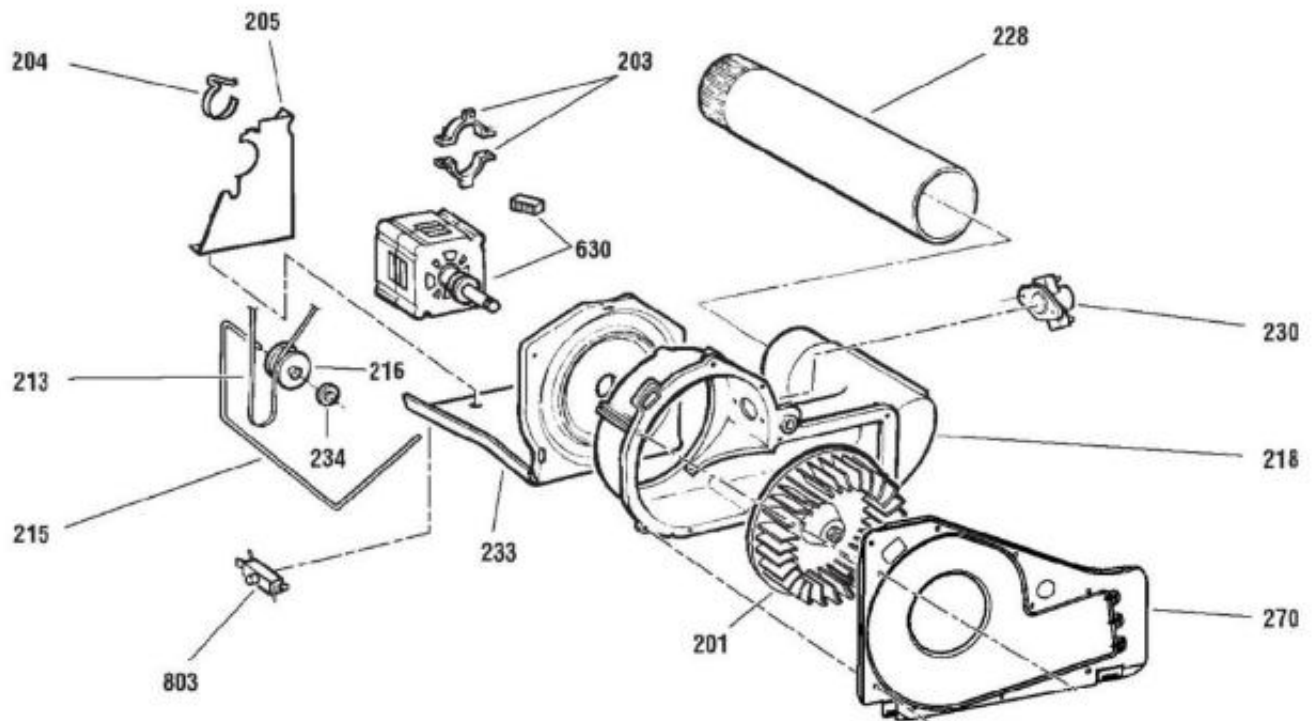

Distribuidor Autorizado

SurteRápido.com

Venta de Refacciones
Electrodomesticas

SECADORA SGE1225EH6WW

SGE1225EH6WW