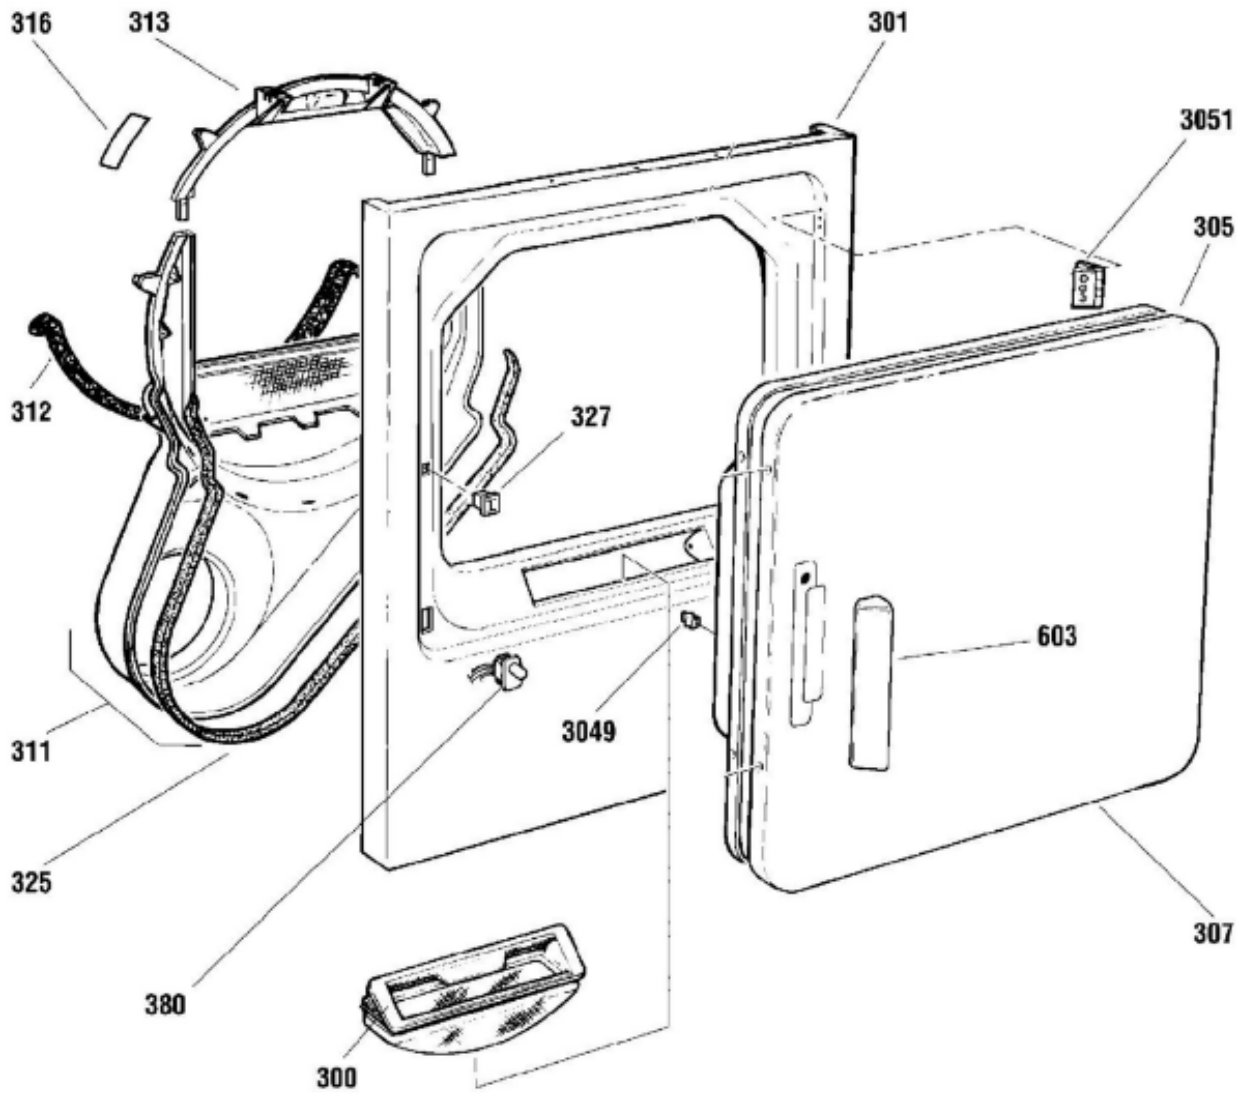

Distribuidor Autorizado

SurteRápido.com

Venta de Refacciones
Electrodomesticas

SECADORA SGE1225EH6WW

SGE1225EH6WW