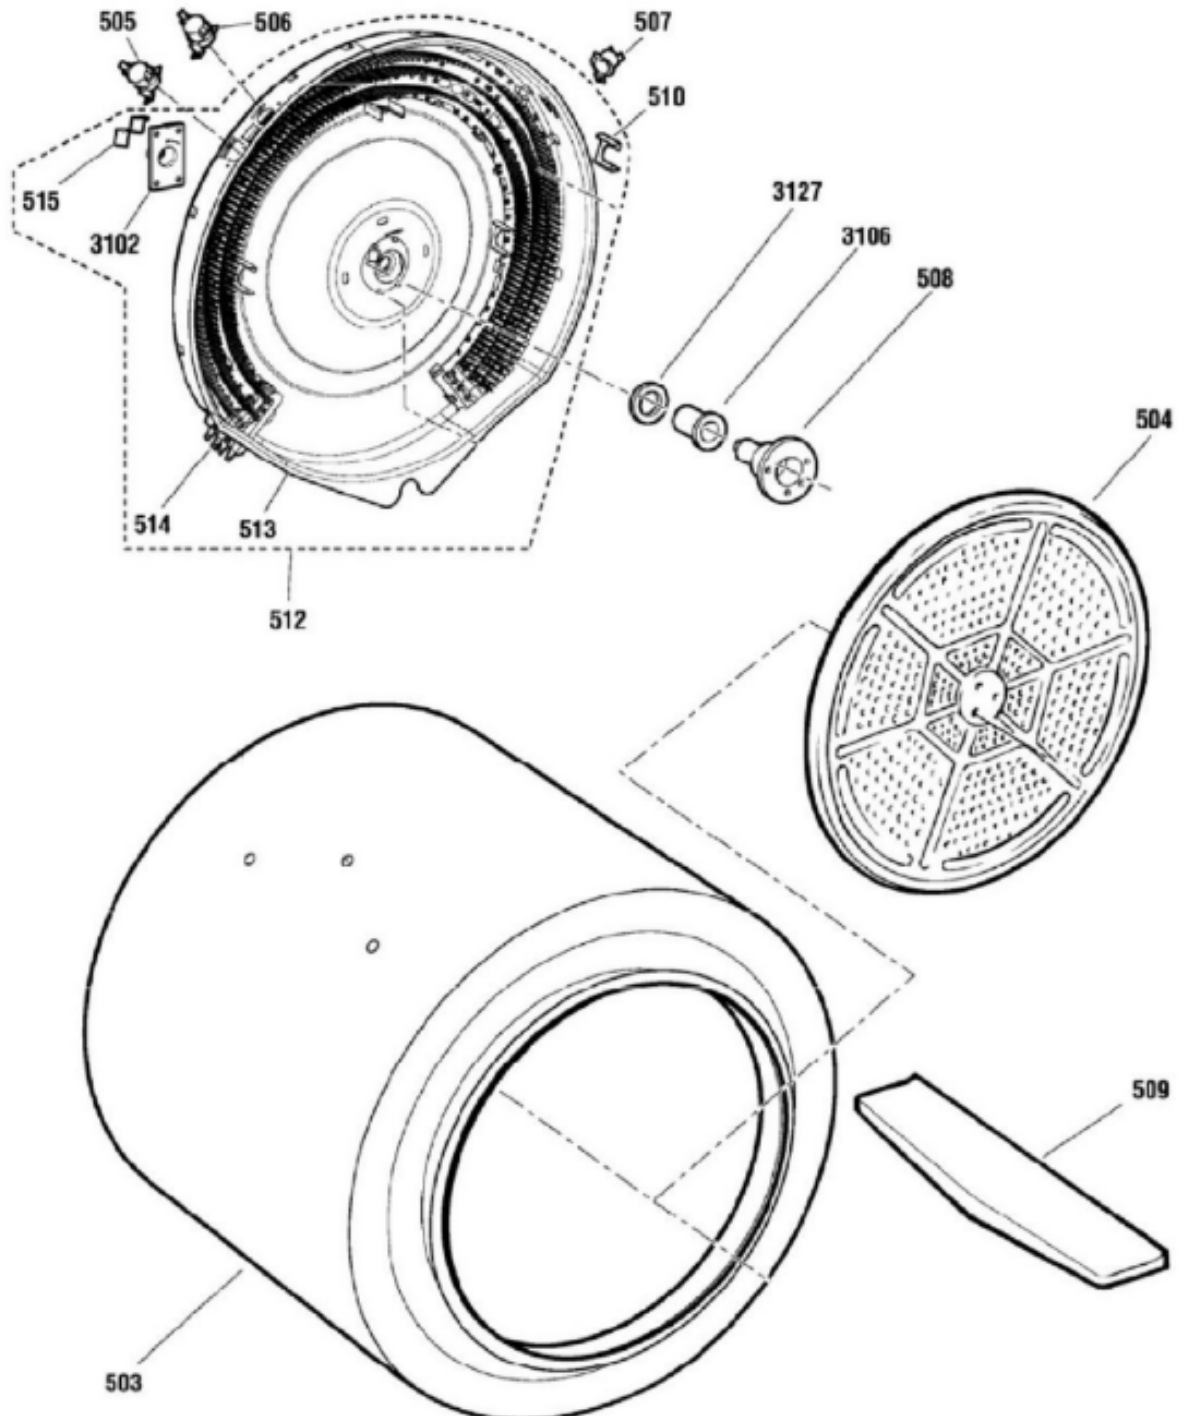

SGE1225EH6WW

Distribuidor Autorizado

SurteRápido.com

Venta de Refacciones
Electrodomesticas

SECADORA SGE1225EH6WW

Guía	Refacción	Descripción
7	WE1M693	CONTROL KNOB ASSY (WHITE)
13	WE19M1577	BACKSPLASH ASM.
19	WE1M694	ROTARY KNOB ASSY (WHITE)
35	WE4M402	START SWITCH
41	WG04A00748	CLIP KNOB
72	WE19M1613	BACK PANEL
100	WG04F01588	TIMER
112	WG04L01422	PLUG DOOR WH
201	WW02A00011	BLOWER WHEEL W/NUT INSER
203	WE13X182	STRAP MOTOR
204	WG04F01582	MOTOR STRAP
205	WG04A00990	SOPORTE
213	WG04F01569	BANDA TRANSMISION
215	WW02A00060	IDLER ARM SPRING
216	WE12M8	PULLEY IDLER
218	WG04F01573	BLOWER HOUSING
218	WW02F00240	GASKET SEAL, HSNG EXH.
222	WE20M428	BOTTOM COVER
223	WE1M776	HEAT PAD ADHESIVE
224	WE1M775	HEAT SHEILD MICA
228	WG04F01753	ELBOW EXHAUST
228	WW01F01581	ELBOW EXHAUST
230	WG04F01127	CONTROL TERMOSTATO
233	WE13M51	MOTOR PLATE
234	WG04A00124	NUT CAP
234	WG04A00124	NUT CAP
236	WE1M771	LEVELLING LEG-1PC Plasti
270	WE1M919	BLOWER PLATE
300	WG01F01539	FILTER (WHITE)
301	WE20M405	FRONT PANEL "WHITE"
305	WE10M109	INNER DOOR ASM. " WHITE "
307	WE10M102	DOOR PANEL "WHITE"
311	WE14M92	AIR DUCT ASM.
312	WG04F01594	FELT
312	WG03F08550	FELT