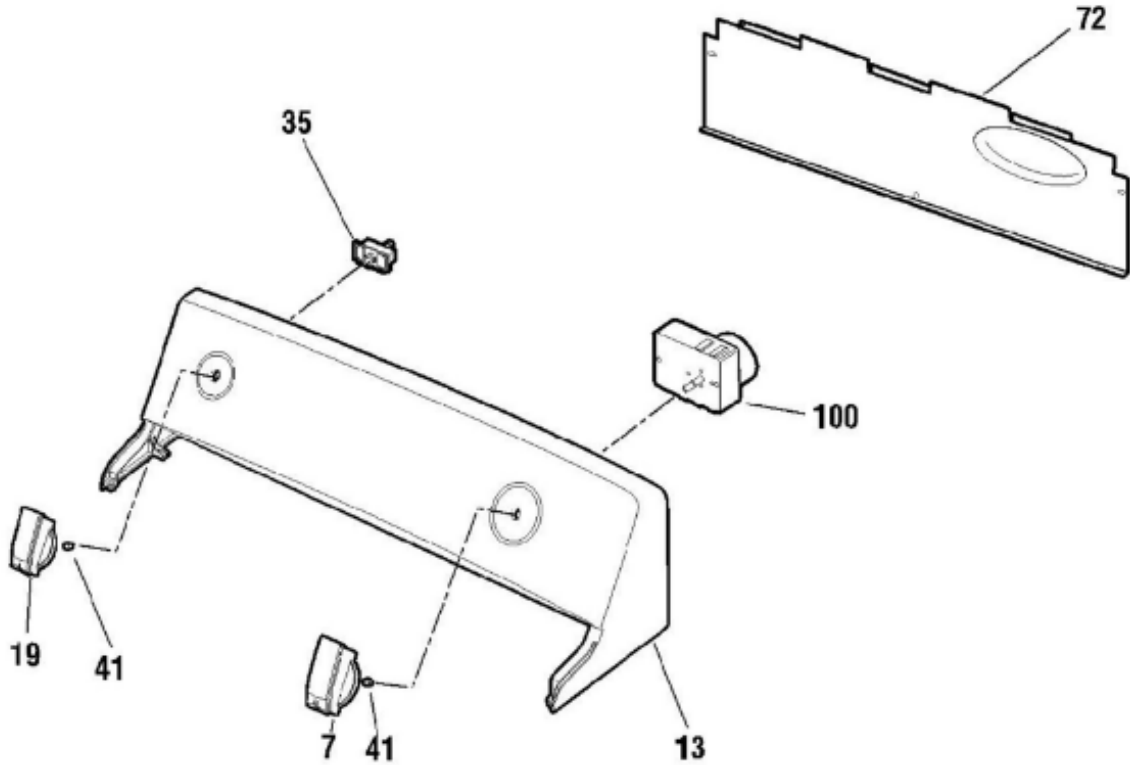

Distribuidor Autorizado

SurteRápido.com

Venta de Refacciones
Electrodomesticas

SECADORA SGE1225EH6WW

SGE1225EH6WW