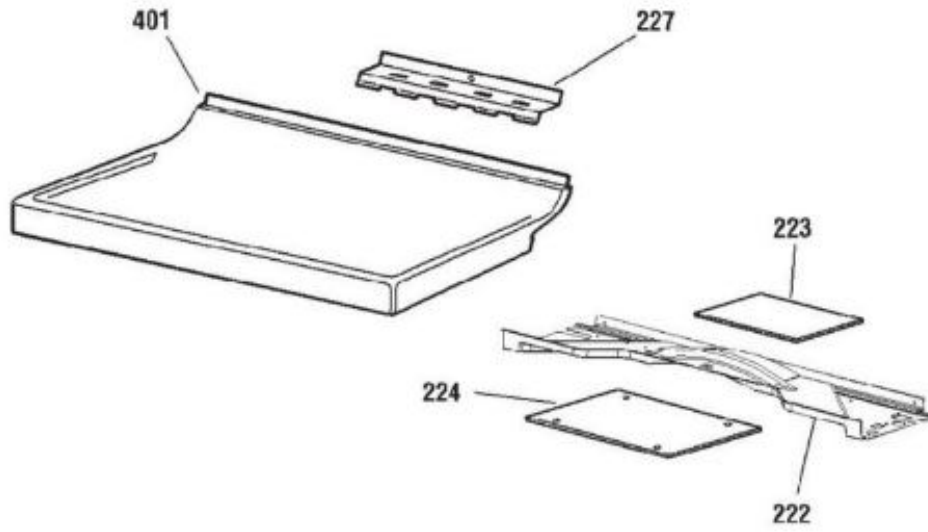

Distribuidor Autorizado

SurteRápido.com

Venta de Refacciones
Electrodomesticas

SECADORA SGE1225EH6WW

SGE1225EH6WW