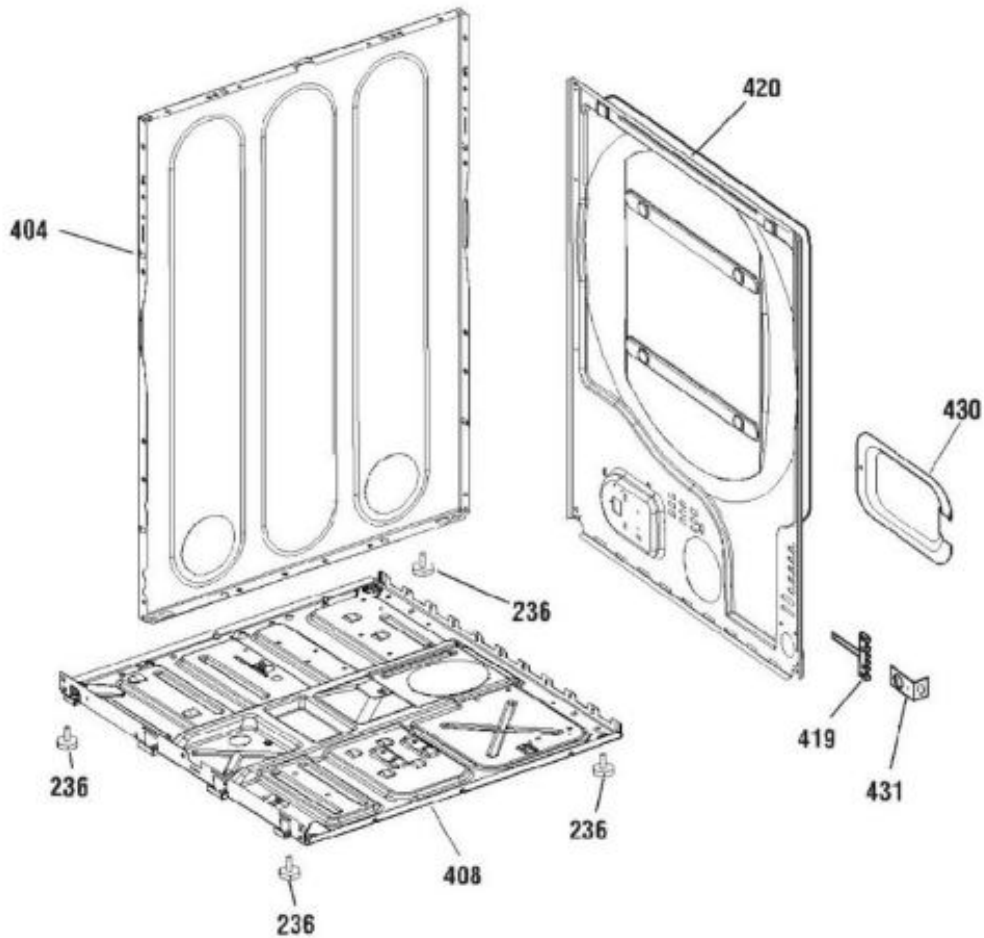

Distribuidor Autorizado

SurteRápido.com

Venta de Refacciones
Electrodomesticas

SECADORA SGE1225EH6WW

SGE1225EH6WW