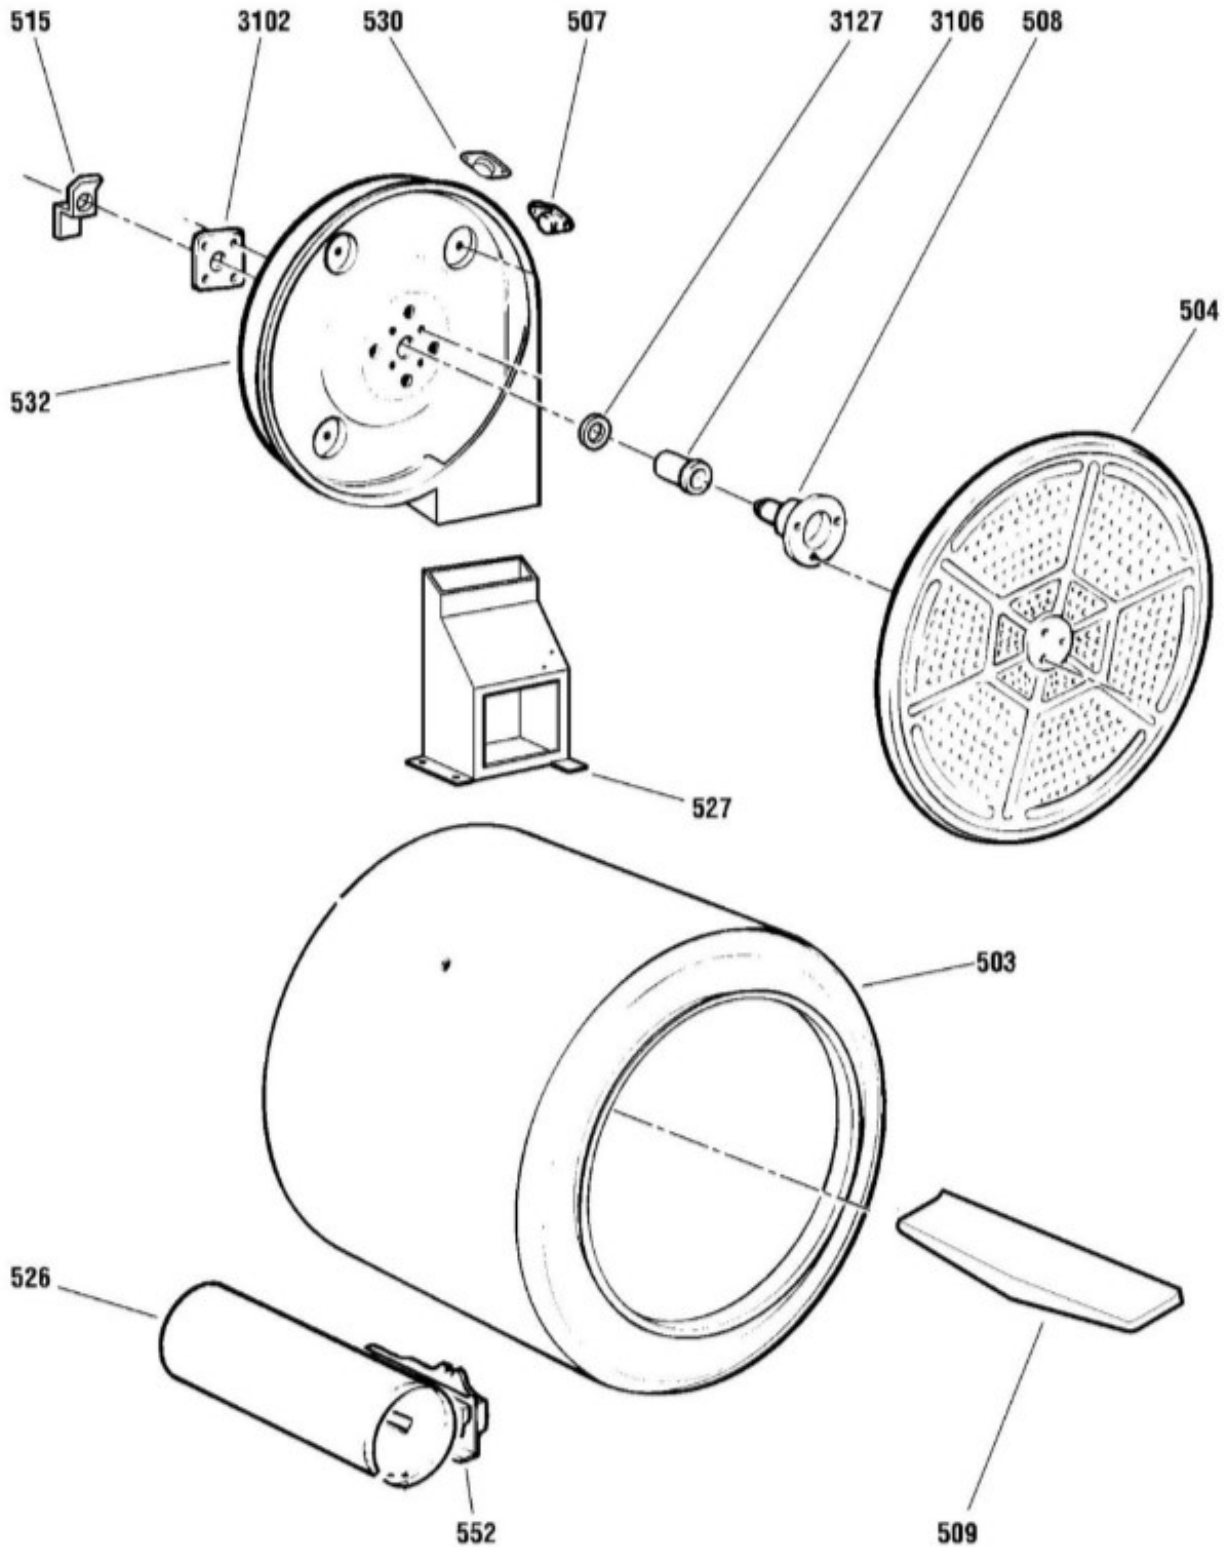

Distribuidor Autorizado

SurteRápido.com

Venta de Refacciones
Electrodomesticas

SECADORA SGE1225PH0CC

SGE1225PH0CC