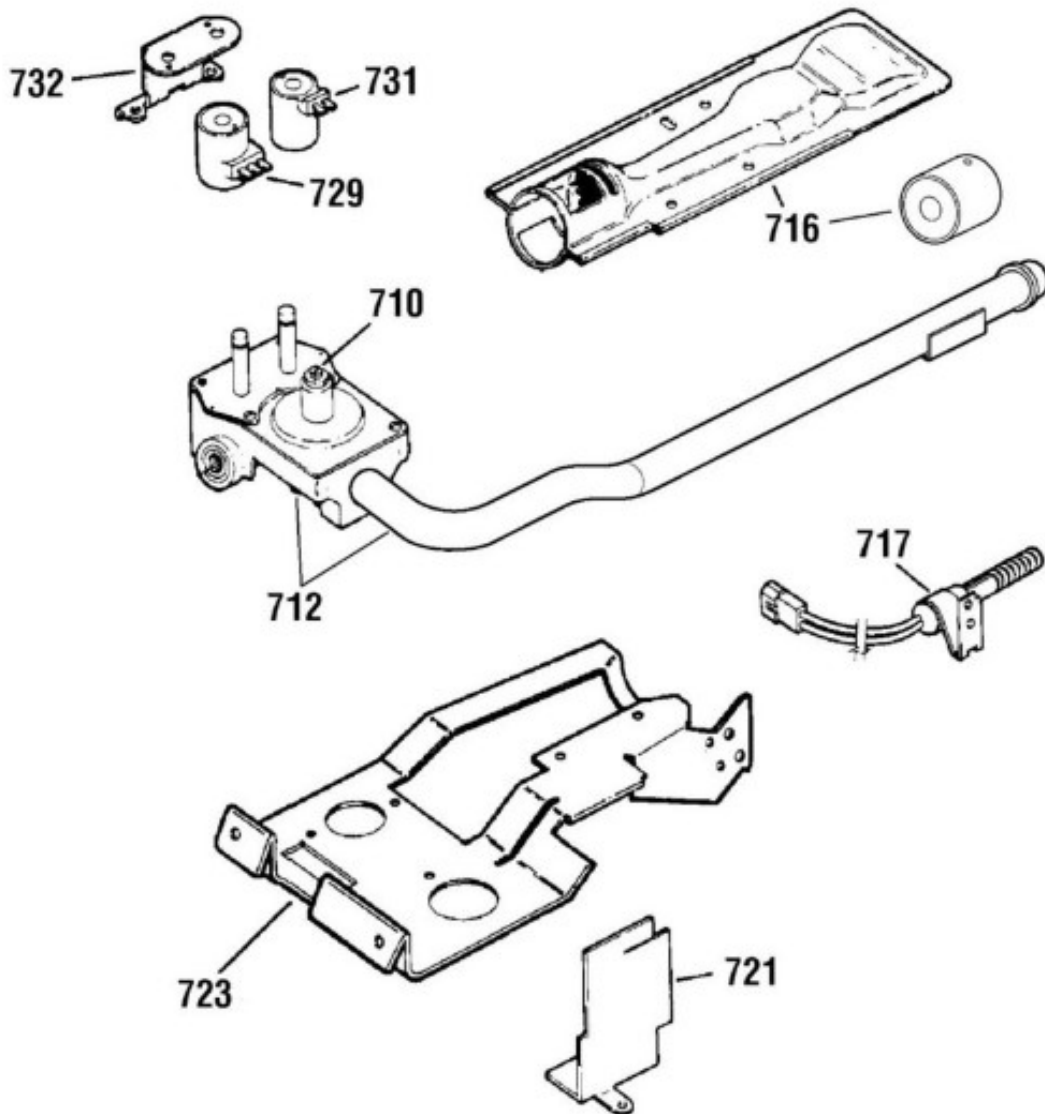

SGE1225PH0CC

Distribuidor Autorizado

SurteRápido.com

Venta de Refacciones
Electrodomesticas

SECADORA SGE1225PH0CC

Guía	Refacción	Descripción
7	WE1M719	CONTROL KNOB ASSY BISQUE
13	WE19M1574	BACKSPLASH ASM.
19	WE1M720	ROTARY KNOB ASSY BISQUE
35	WE4M326	START SWITCH
41	WG04A00748	CLIP KNOB
72	WG04L00020	BACK PANEL
100	WG04F01588	TIMER
112	WG04L01422	PLUG DOOR WH
200	WG04F04348	BLOWER CLAMP
200	WG04F04349	BLOWER CLAMP
201	WG04F00060	BLOWER WHEEL
203	WE13X182	STRAP MOTOR
204	WG04F01582	MOTOR STRAP
205	WG04A00990	SOPORTE
213	WE12M22	BELT DRIVE
215	WW02A00060	IDLER ARM SPRING
216	WE12M8	PULLEY IDLER
218	WG04F01573	BLOWER HOUSING
218	WW02F00240	GASKET SEAL, HSNB EXH.
222	WG04L00102	COVER BOTTOM
228	WG04F01753	ELBOW EXHAUST
228	WW01F01581	ELBOW EXHAUST
230	WE4M127	THERMOSTAT CONTROL
233	WE13M35	MOTOR PLATE
234	WG04A00124	NUT CAP
234	WG04A00124	NUT CAP
236	WG04L00345	LEVELING LEG
300	WG01F01539	FILTER (WHITE)
301	WG04L00075	CABINET FRONT CC
304	WG04F00406	ESPREA
305	WE10M110	INNER DOOR ASM. " BISQUE "
307	WE10M104	DOOR PANEL " BISQUE "
311	WE14M92	AIR DUCT ASM.
312	WG04F01594	FELT
312	WG03F08550	FELT