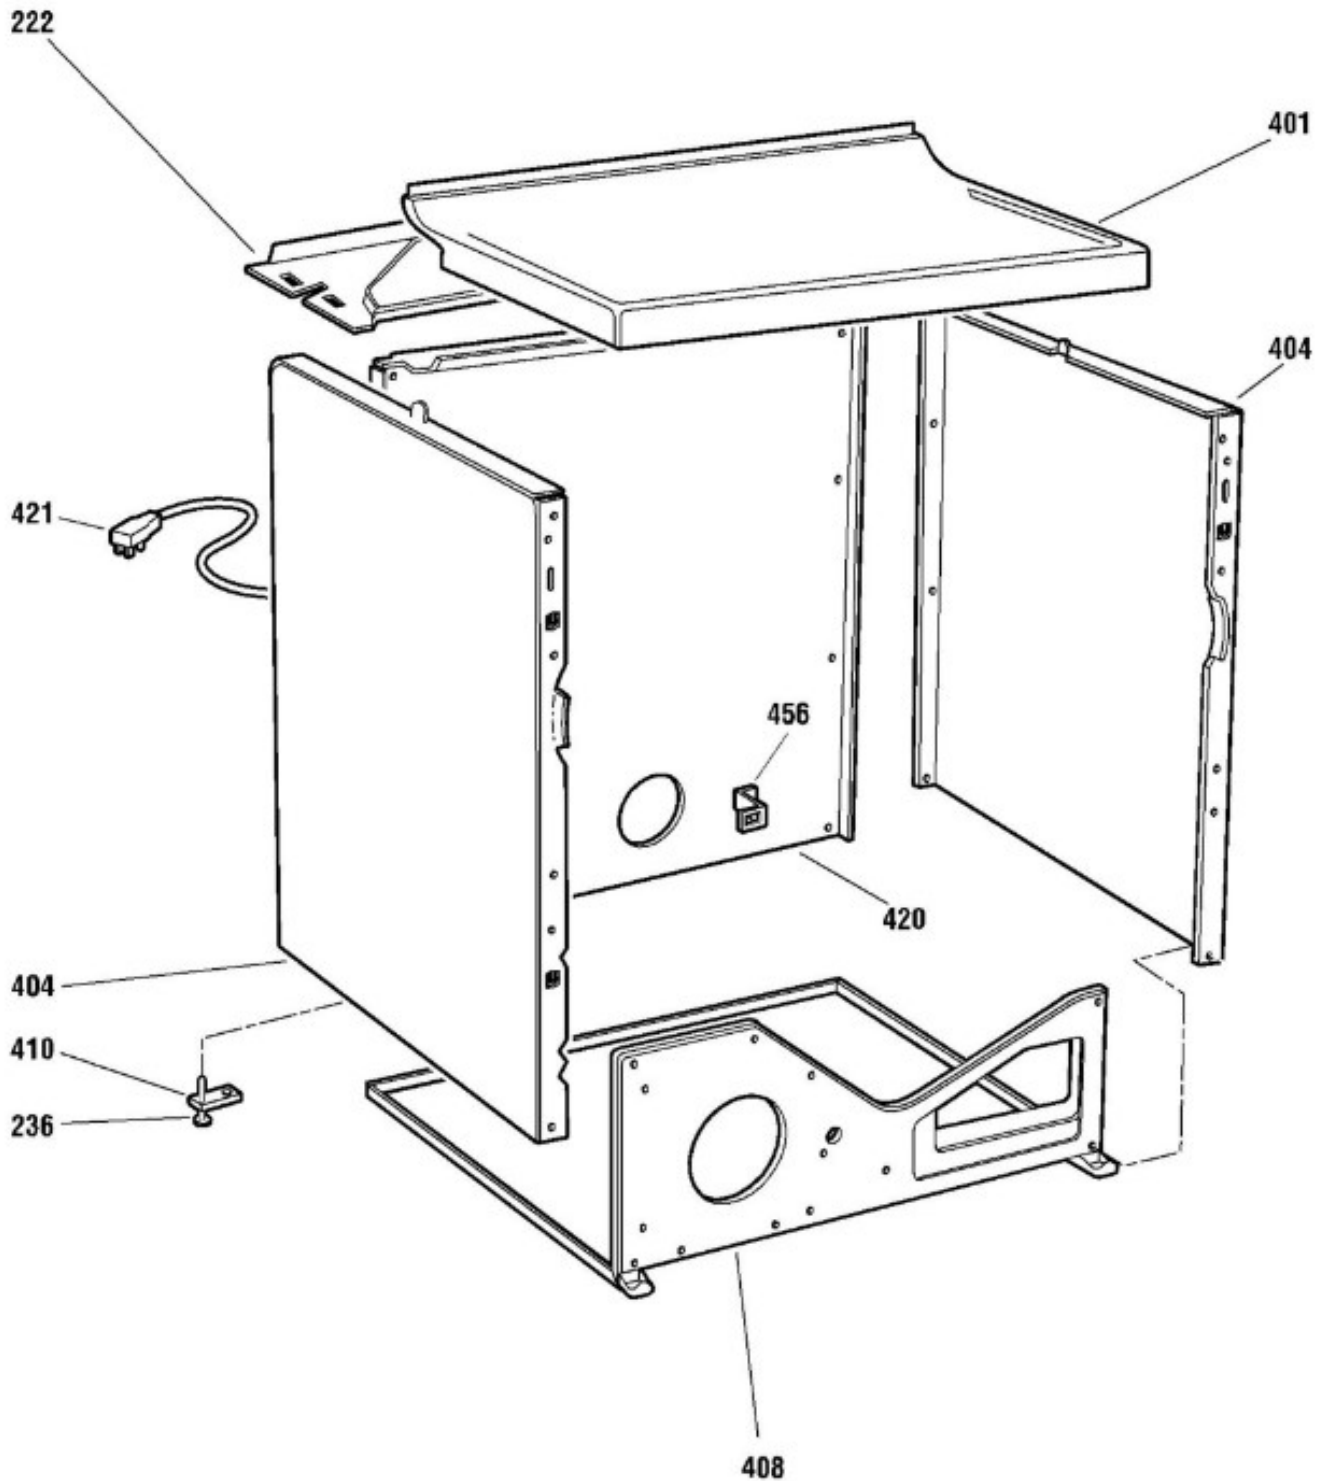

Distribuidor Autorizado

SurteRápido.com

Venta de Refacciones
Electrodomesticas

SECADORA SGE1225PH0CC

SGE1225PH0CC