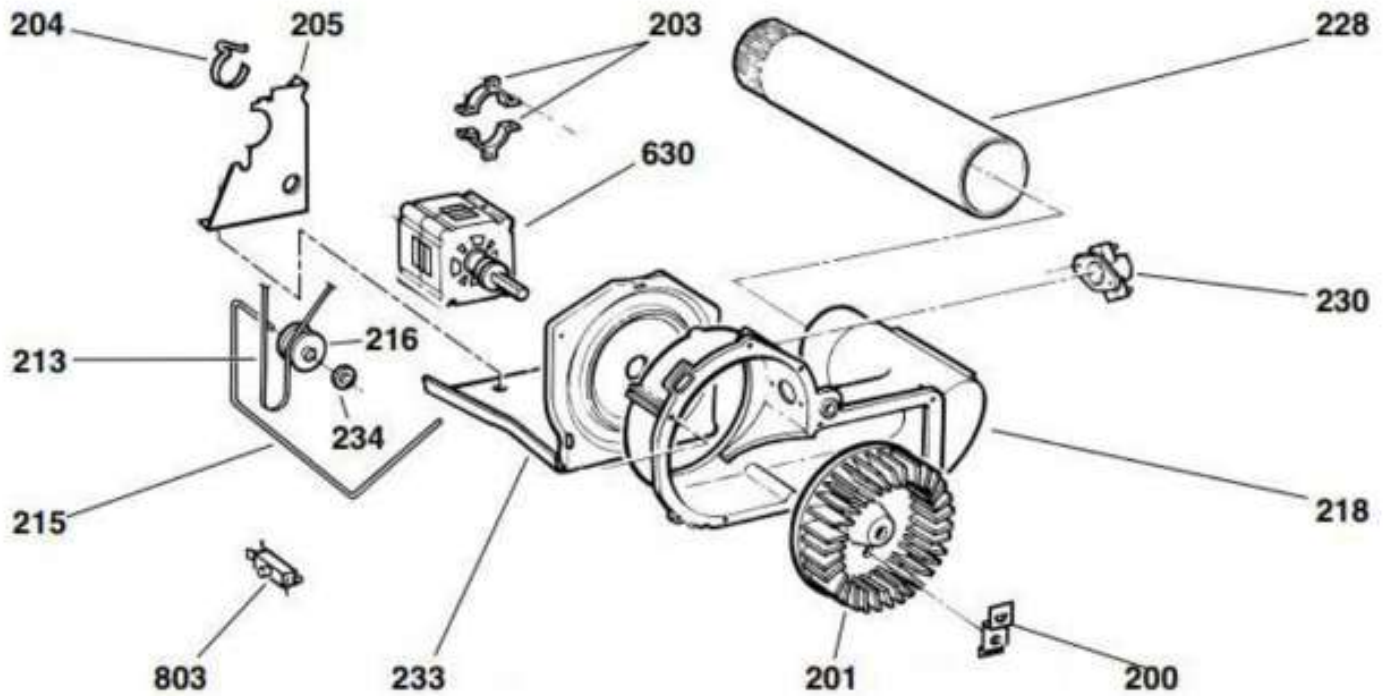

Distribuidor Autorizado

SurteRápido.com

Venta de Refacciones
Electrodomesticas

SECADORA SGE1225PH0CC

SGE1225PH0CC