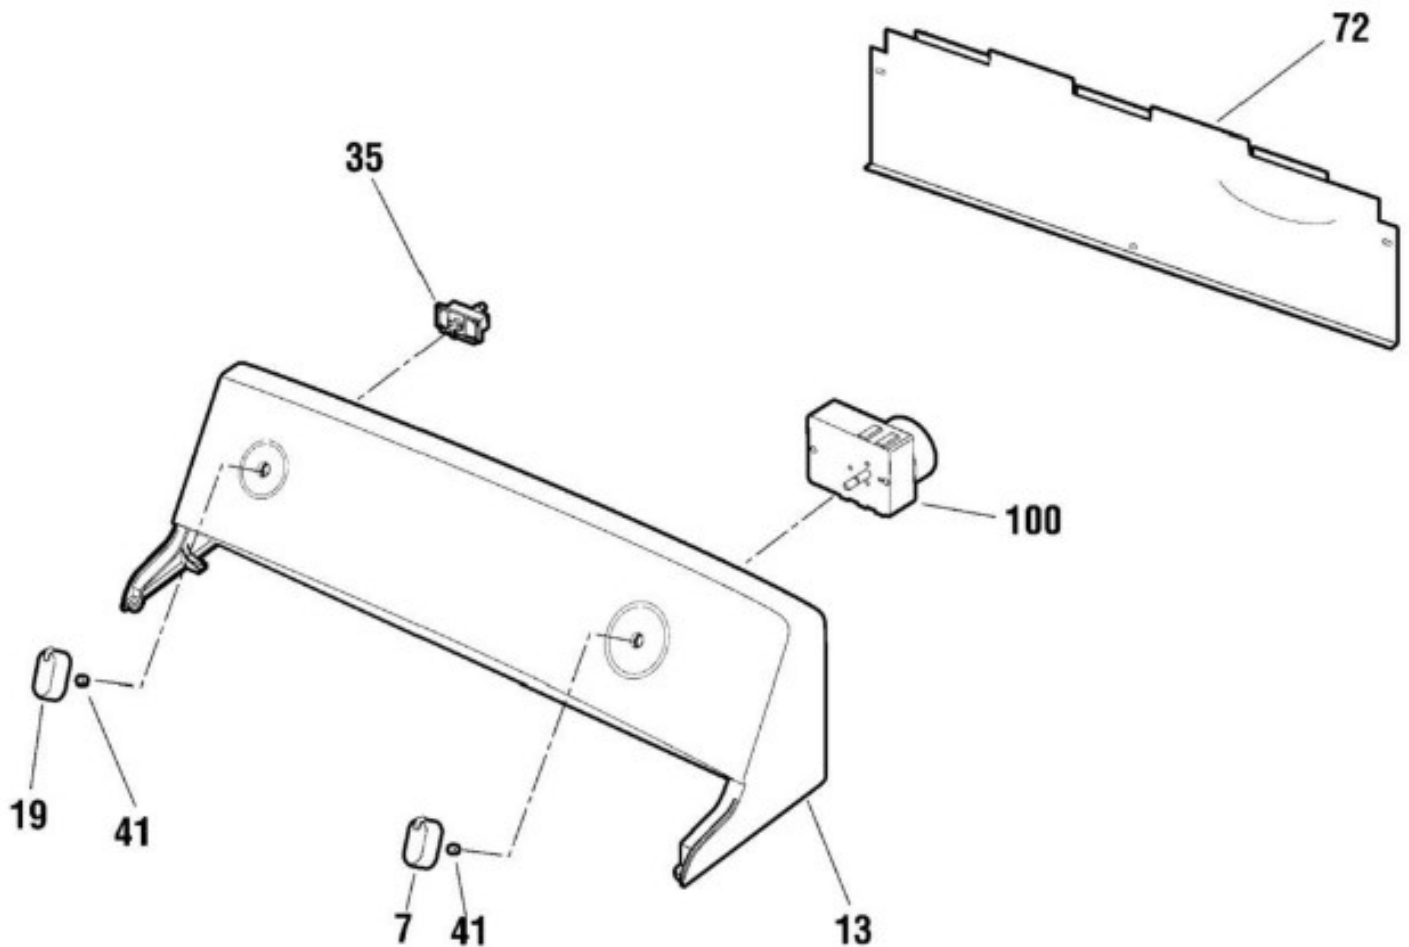

Distribuidor Autorizado

SurteRápido.com

Venta de Refacciones
Electrodomesticas

SECADORA SGE1225PH0CC

SGE1225PH0CC