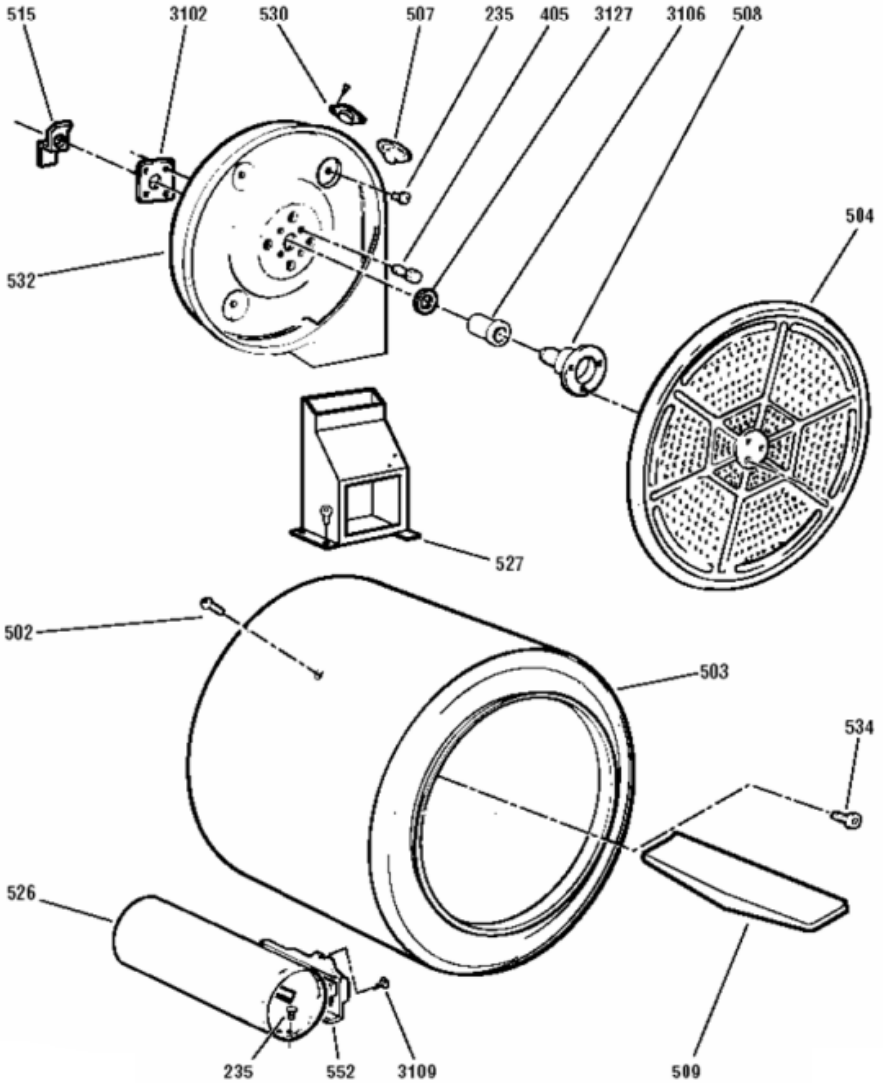

Distribuidor Autorizado

SurteRápido.com

Venta de Refacciones
Electrodomesticas

SGE1247PHWWCC