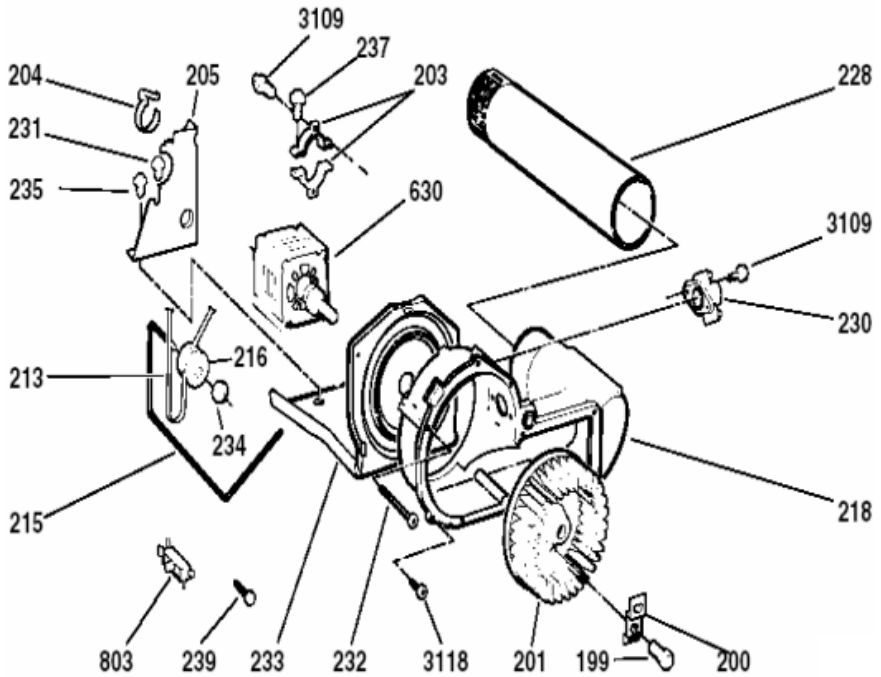

Distribuidor Autorizado

**SurteRápido.com**

Venta de Refacciones  
Electrodomesticas

SGE1247PHWWCC

**SGE1247PHWWCC**

7	WE1M713	CONTROL KNOB ASSY (BISQUE) (S/P)
7	WE1M712	CONTROL KNOB ASSY (WHITE) (S/P)
13	WE19M1558	BACKSPLASH ASM. (S/P)
13	WE19M1557	BACKSPLASH ASM. (S/P)
19	WE1M715	ROTARY KNOB ASSY (BISQUE) (S/P)
19	WE1M714	ROTARY KNOB ASSY (WHITE) (S/P)
23	WE1M419	H. EDGE CONNECTOR (S/P)
23	WE1M418	LOCKING C.B. SUPPORT (S/P)
23	WE4M272	PC BOARD (S/P)
35	WE4M326	START SWITCH
41	WE1X980	CLIP KNOB (S/P)
72	WE19M1404	BACK PANEL (S/P)
75	WE2M173	SCREW (S/P)
85	WE4M177	ROT.S (XCARE)
87	WE4M269	ROTARY SWITCH
100	WE4M319	TIMER
112	WE1M384	PLUG DOOR WH (S/P)
151	WD3M76	SCREW (S/P)
199	WE2M98	SCREW (S/P)
200	WE00M111	BLOWER CLAMP (S/P)
200	WE00M112	BLOWER CLAMP (S/P)
201	WE16M15	BLOWER WHEEL (S/P)
203	WE13X182	STRAP MOTOR (S/P)
204	WE1X921	MOTOR BRACKET (S/P)
205	WE2M200	SCREW (S/P)
205	WE13M39	MOTOR SUPPORT (S/P)
213	WE12M22	BELT DRIVE
215	WE3M25	IDLER ARM SPRING
216	WE00M161	IDLER PULLEY (S/P)
218	WE14M93	BLOWER HOUSING (S/P)
218	WE1M473	GASKET SEAL (S/P)
222	WE2M189	SCREWS (S/P)
222	WE20M253	BOTTOM COVER (S/P)