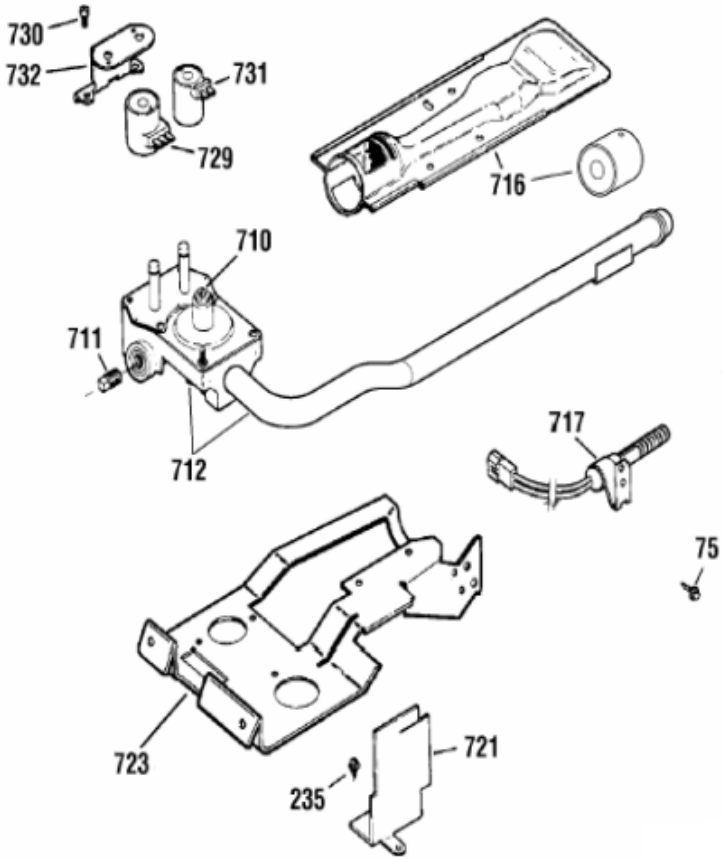

SGE1247PHWWCC