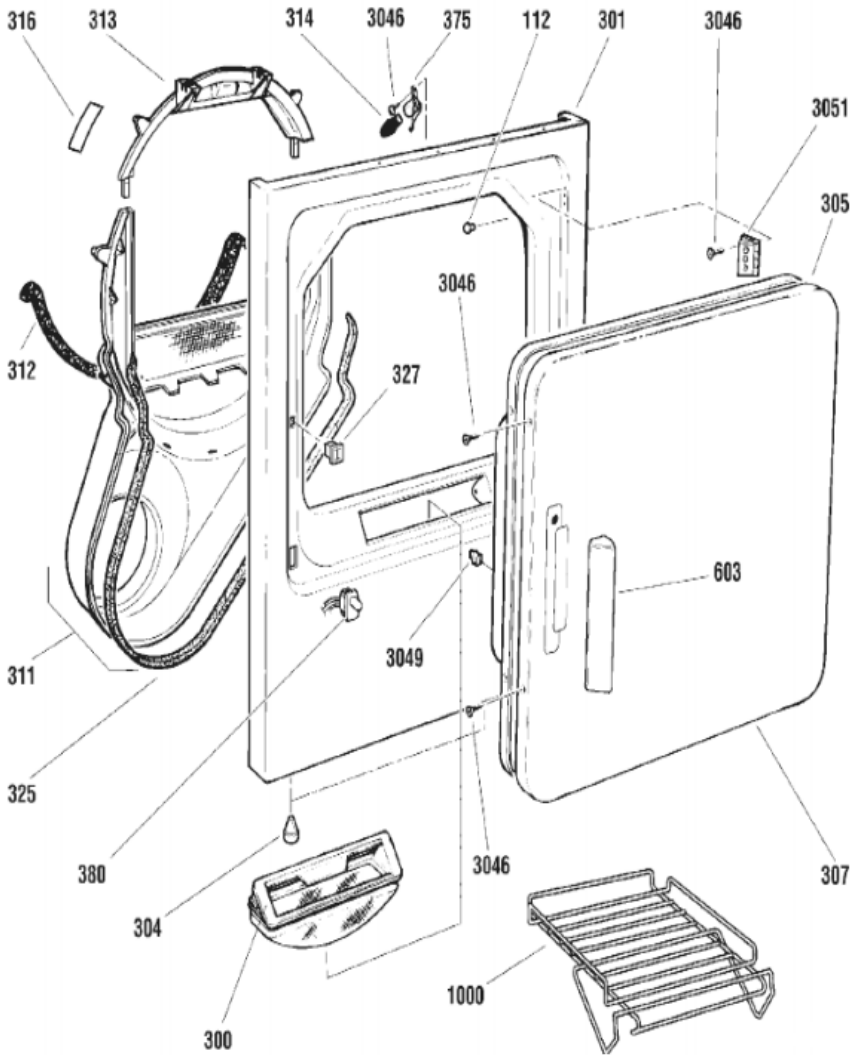

SGE1459PC1WW