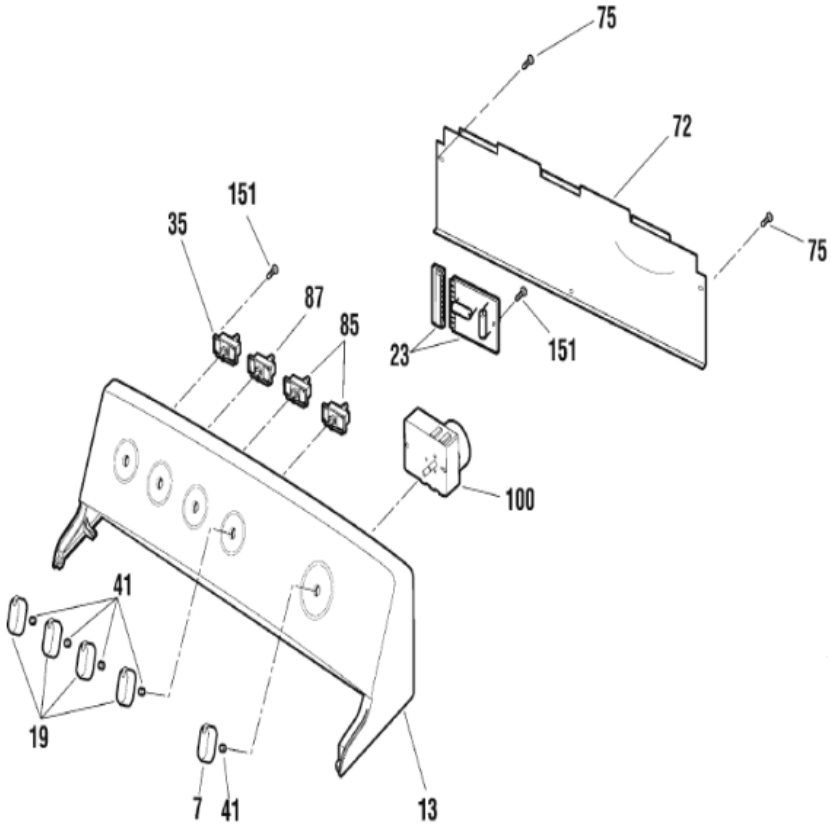

SGE1459PC1WW