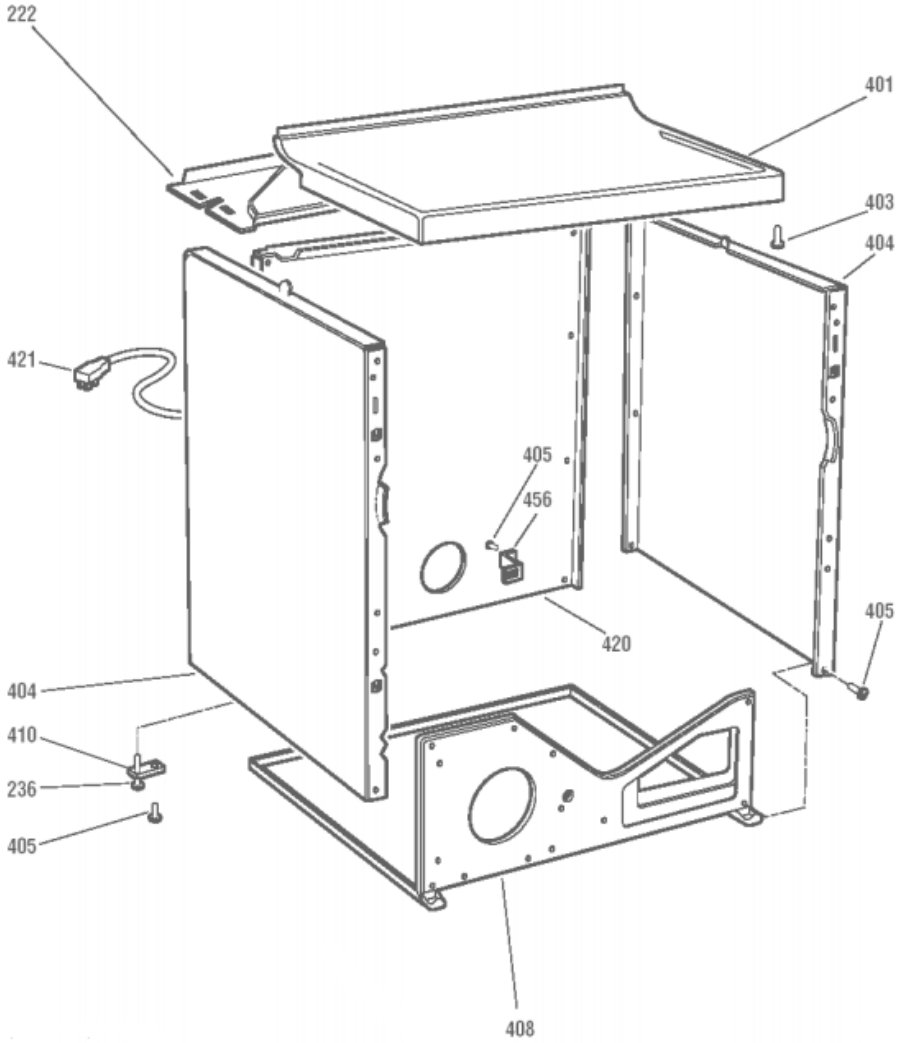

SGE1459PC1WW