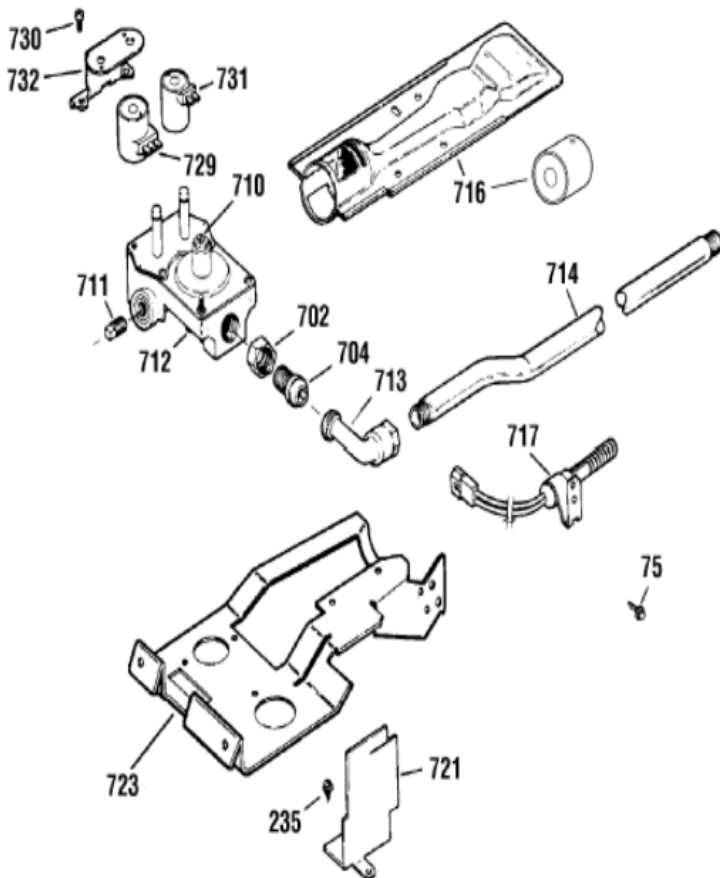

Distribuidor Autorizado

SurteRápido.com

Venta de Refacciones
Electrodomesticas

SGE1459PC1WW