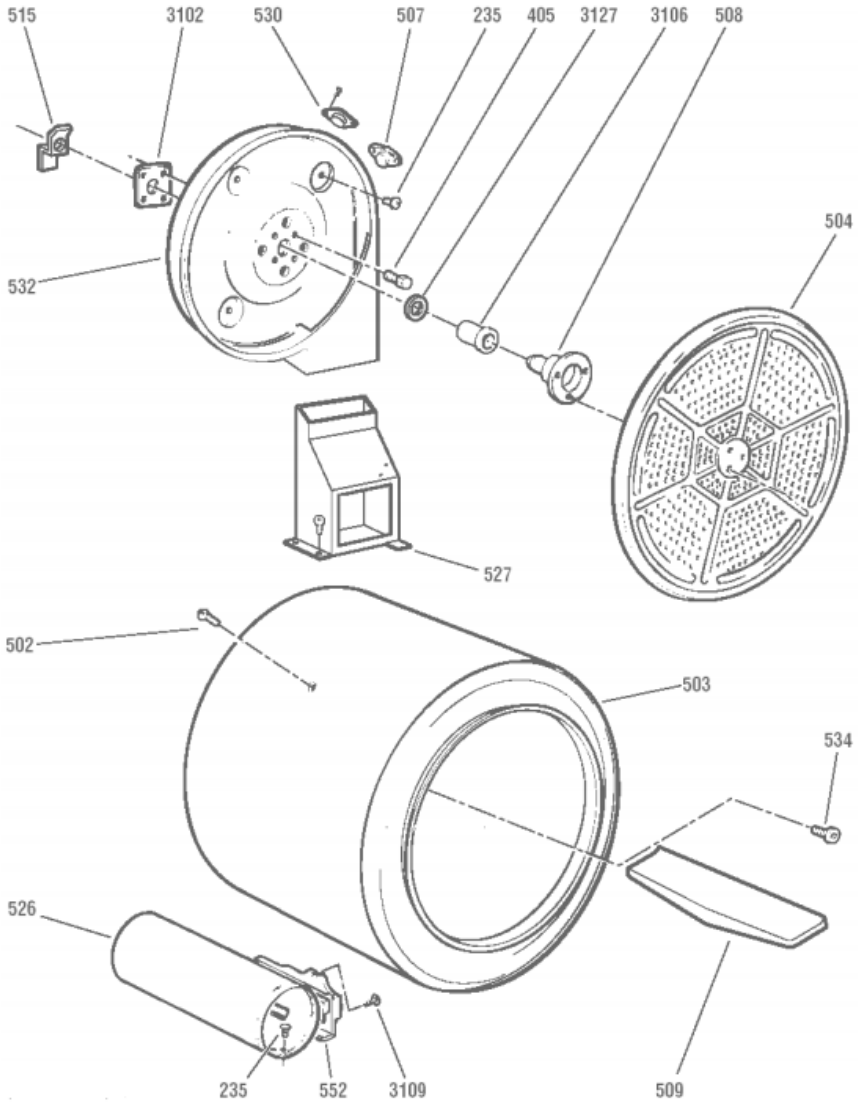

Distribuidor Autorizado

**SurteRápido.com**

Venta de Refacciones  
Electrodomesticas

**SGE1459PC1WW**

**SGE1459PC1WW**

7	WE1M552	CONTROL KNOB ASSY (GREY) (S/P)
13	WE19M1415	BACKSPLASH GE WHITE (S/P)
19	WE1M553	ROTARY KNOB ASSY (GREY) (S/P)
23	WE1M419	H. EDGE CONNECTOR (S/P)
23	WE4M272	PC BOARD W/BEEPER (S/P)
35	WE4M326	START SWITCH
41	WE1X980	CLIP KNOB (S/P)
72	WE19M1404	BACK PANEL (S/P)
75	WE2M173	SCREW (S/P)
85	WE4M177	ROTARY SWITCH ON/OFF
87	WE4M269	ROTARY SWITCH 4-TEMPERATURE
100	WE4M321	TIMER (S/P)
112	WE1M384	BEAUTY BUTTON-WHITE (S/P)
151	WE2M208	SCREW (S/P)
199	WE2M98	SCREW (S/P)
200	WE00M112	BLOWER CLAMP (S/P)
200	WE00M111	BLOWER CLAMP (S/P)
201	131665000	BLOWER WHEEL
203	WE13X182	STRAP MOTOR (S/P)
204	WE1X921	MOTOR BRACKET (S/P)
205	WE13M39	MOTOR SUPPORT (S/P)
205	WE2M200	SCREW (S/P)
213	134503900	BELT DRIVE
215	WE3M25	IDLER ARM
216	WE12X83	IDLER PULLEY
218	WE1M473	GASKET SEAL (S/P)
218	WE14M93	BLOWER HOUSING (S/P)
222	WE20M253	BOTTOM COVER (S/P)
222	WE2M189	SCREW (S/P)
228	WE14M90	EXHAUST PIPE (S/P)
230	WE4M216	THERMOSTAT CONTROL BIASED (S/P)
231	WE2M187	SCREW (S/P)
232	WE2M202	SCREW (S/P)