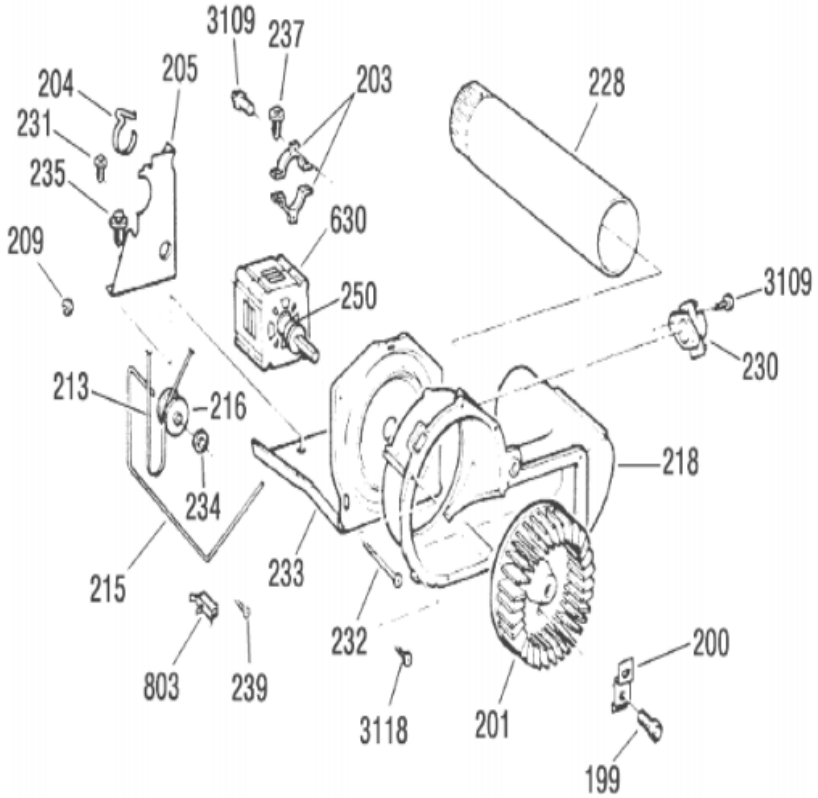

Distribuidor Autorizado

**SurteRápido.com**

Venta de Refacciones  
Electrodomesticas

**SGE1459PC1WW**

**SGE1459PC1WW**

7	WE1M552	CONTROL KNOB ASSY (GREY) (S/P)
13	WE19M1415	BACKSPLASH GE WHITE (S/P)
19	WE1M553	ROTARY KNOB ASSY (GREY) (S/P)
23	WE1M419	H. EDGE CONNECTOR (S/P)
23	WE4M272	PC BOARD W/BEEPER (S/P)
35	WE4M326	START SWITCH
41	WE1X980	CLIP KNOB (S/P)
72	WE19M1404	BACK PANEL (S/P)
75	WE2M173	SCREW (S/P)
85	WE4M177	ROTARY SWITCH ON/OFF
87	WE4M269	ROTARY SWITCH 4-TEMPERATURE
100	WE4M321	TIMER (S/P)
112	WE1M384	BEAUTY BUTTON-WHITE (S/P)
151	WE2M208	SCREW (S/P)
199	WE2M98	SCREW (S/P)
200	WE00M112	BLOWER CLAMP (S/P)
200	WE00M111	BLOWER CLAMP (S/P)
201	131665000	BLOWER WHEEL
203	WE13X182	STRAP MOTOR (S/P)
204	WE1X921	MOTOR BRACKET (S/P)
205	WE13M39	MOTOR SUPPORT (S/P)
205	WE2M200	SCREW (S/P)
213	134503900	BELT DRIVE
215	WE3M25	IDLER ARM
216	WE12X83	IDLER PULLEY
218	WE1M473	GASKET SEAL (S/P)
218	WE14M93	BLOWER HOUSING (S/P)
222	WE20M253	BOTTOM COVER (S/P)
222	WE2M189	SCREW (S/P)
228	WE14M90	EXHAUST PIPE (S/P)
230	WE4M216	THERMOSTAT CONTROL BIASED (S/P)
231	WE2M187	SCREW (S/P)
232	WE2M202	SCREW (S/P)