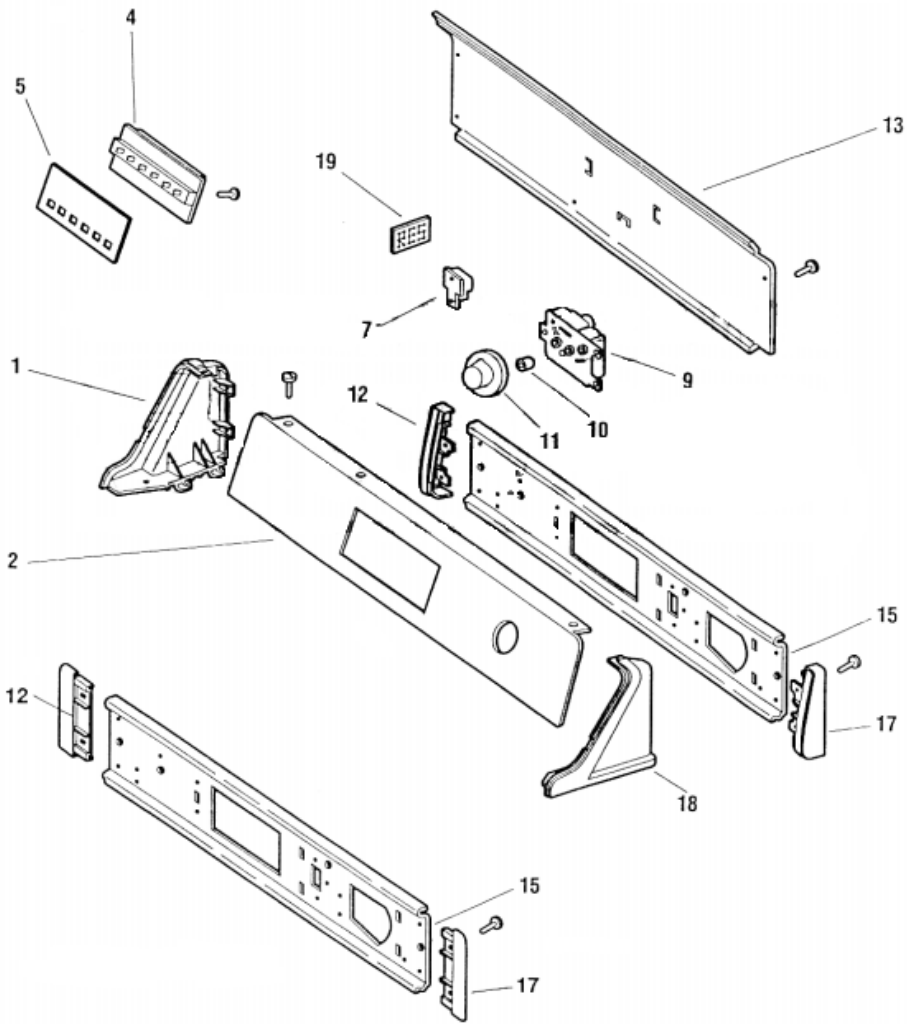

**SGE190Z6V0WW TABLERO**

## SGE190Z6V0WW TABLERO

1	WE19M1418	REMATE IZQ. <b>(S/P)</b>
2	WE19M1030	VISTA TABLERO <b>(S/P)</b>
4	WE4M222	SWITCH <b>(S/P)</b>
5	WE19M1035	VISTA SWITCH <b>(S/P)</b>
9	WE4M187	TIMER
10	WE1M140	CLIP PERILLA <b>(S/P)</b>
11	WE1M422	PERILLA TIMER <b>(S/P)</b>
12	WE19M987	SOP. REMATE IZQ. <b>(S/P)</b>
13	WE20X814	PANEL <b>(S/P)</b>
15	WE19X982	SOPORTE SWITCH <b>(S/P)</b>
17	WE19M988	SOP. REMATE DER. <b>(S/P)</b>
18	WE19M1419	REMATE DER. <b>(S/P)</b>
19	WE1M418	SOPORTE TABLERO <b>(S/P)</b>
19	WE1M419	CAJA TABLERO <b>(S/P)</b>
19	WE4M10102	TABLERO CIRCUITO <b>(S/P)</b>