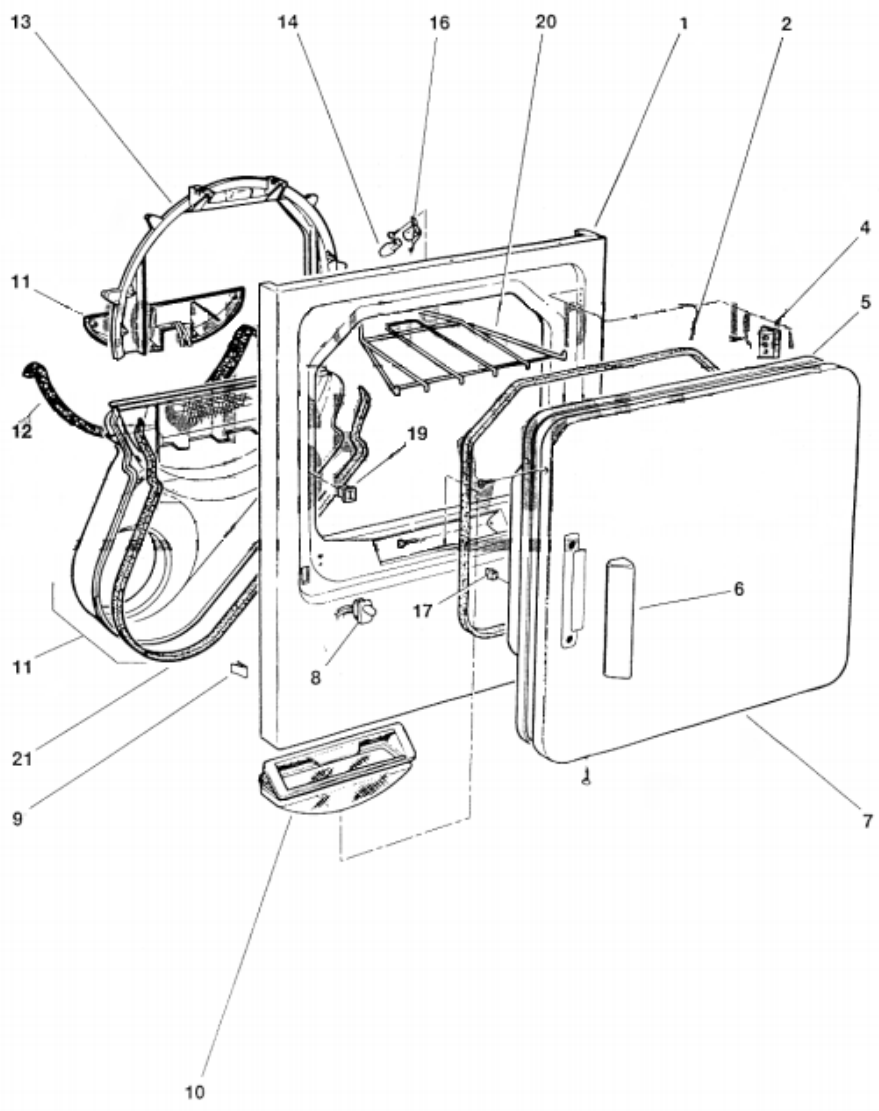

SGE190Z6V0WW PUERTA