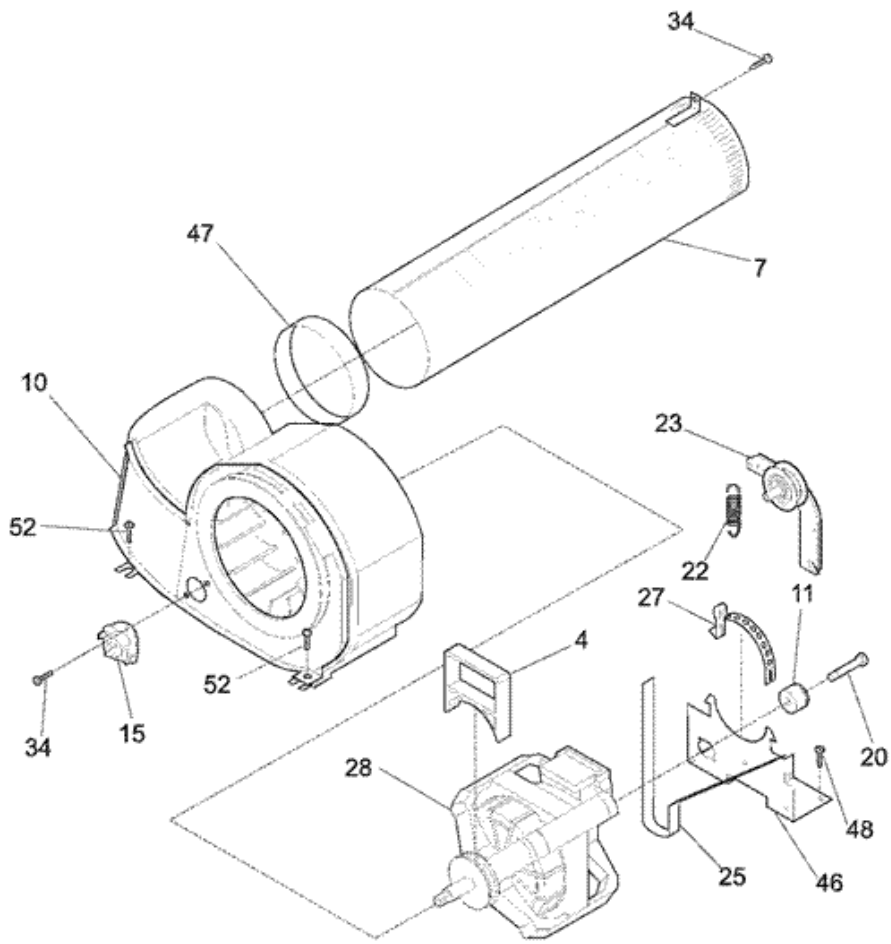

SGR231CS0 MOTOR