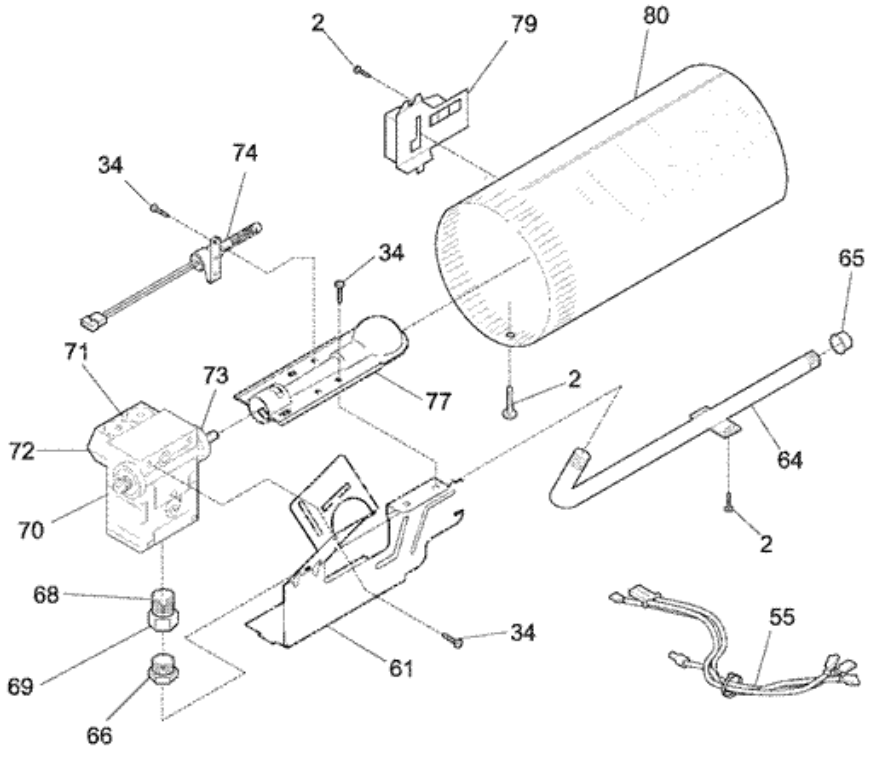

SGR231CS0 QUEMADOR