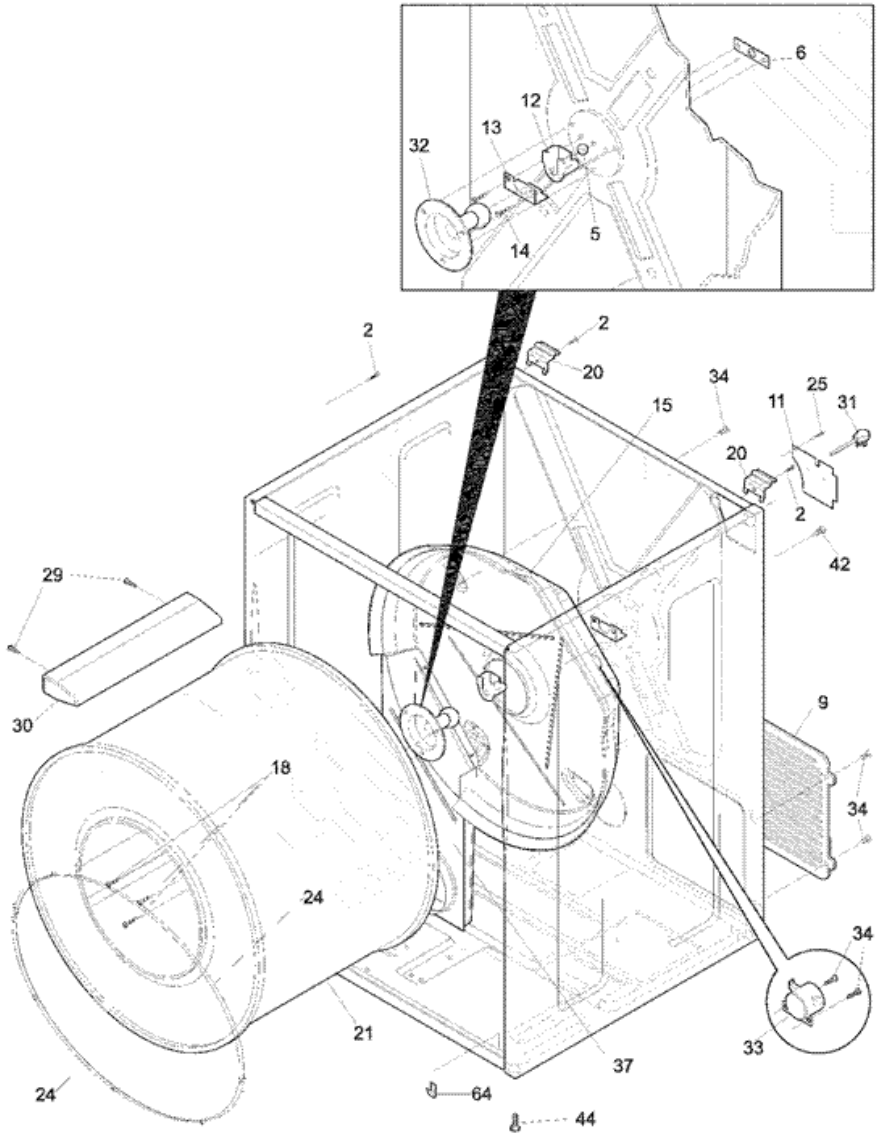

## SGR231CS0 GABINETE

2	131168200	SCREW,PAN HEAD ,8-18B X 0.31 (S/P)
5	5303281019	BALL (S/P)
6	5303281020	CLIP,BALL ,STEEL ,FLAT NUT (S/P)
9	131793201	PANEL,ACCESS ,REAR (S/P)
11	131363200	COVER,TERMINAL BLOCK (S/P)
12	131825900	BEARING,DRUM SUPPORT
13	131724300	BRACKET,BEARING SUPPORT (S/P)
14	131205400	SCREW,BRACKET MTG. ,10-16B X 1.375 (S/P)
18	131477000	SCREW,10-16AB X 0.375 (S/P)
20	131469100	BRACKET,HINGE ,REAR ,TOP PANEL MTG. (S/P)
21	134122532	DRUM,DRYER ,GALVANIZED STL. ,SERVICE KIT (S/P)
24	131963900	GLIDE,DRUM
25	5303015671	SCREW,HEX WASHER HEAD ,8-18 X 0 .375 (S/P)
29	131382300	SCREW,QUADREX HEAD ,10-14 X 1.00 (S/P)
30	5303201200	VANE,STRAIGHT
32	5303281153	SHAFT,DRUM SUPPORT ,BALLHITCH
34	21582200	SCREW,PAN HEAD ,8-18AB X 0.375 (S/P)
37	131952100	DUCT,HEAT (S/P)
42	134154100	SCREW,HEX WASHER HEAD ,10-32 X 0.375 (S/P)
44	134158000	LEVELING LEG,SCREW (S/P)
64	131704600	CLIP (S/P)
NI	5303307893	LUBRICANT,HIGH TEMP (S/P)
F31	134501200	POWER CORD,ELECTRIC SVCE (S/P)
FNI	134101400	TERMINAL BLOCK,MAIN (S/P)
F15	131776500	HOUSING,GAS HEATER ASSY ,W/SEAL (S/P)
FNI	5303281153	REAR BEARING KIT,INCLUDES 5,6 ,12,13,14,18,32
F33	5308015399	THERMOSTAT,SAFETY