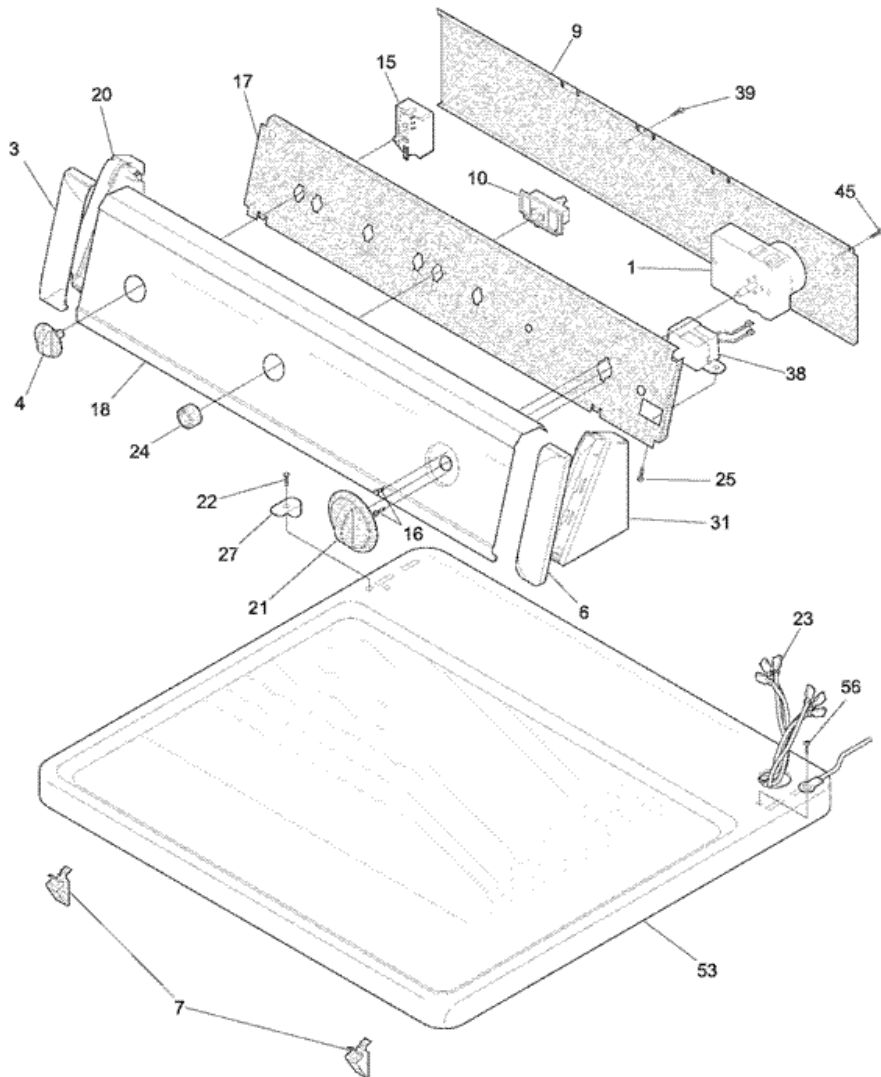

Distribuidor Autorizado

SurteRápido.com

Venta de Refacciones
Electrodomesticas

SGR231CS0 TABLERO