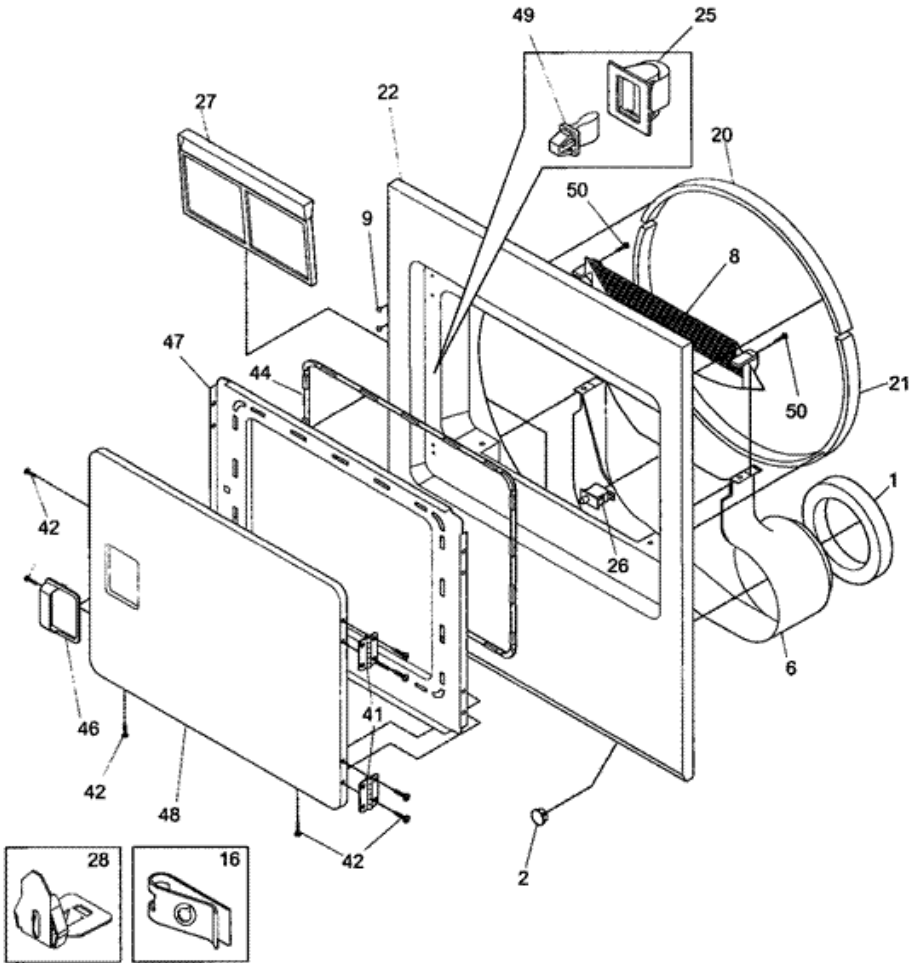

**SGR341AQ0 GABINETE**

**SGR341AQ0 GABINETE**

2	131168200	SCREW,8-18 X 0.31 (S/P)
5	5303281019	BALL (S/P)
6	5303281020	CLIP-BALL (S/P)
9	131793201	PANEL-ACCESS (S/P)
11	131363200	COVER-TERM BLOCK (S/P)
12	131825900	BEARING-DRUM SUPPORT
13	131724300	BRACKET-BEARING (S/P)
14	131205400	SCREW-BRACKET,10-16B X 1.375 (S/P)
15	131776500	HOUSING, GAS HEATER ASSY (S/P)
18	131477000	SCREW-SHAFT&BAFFLE (S/P)
20	131469100	BRACKET-HINGE (S/P)
21	134138200	ASMY-FS DRUM-GAS-GALV (S/P)
25	5303015671	SCREW`8-18 X .375 (S/P)
29	131382300	SCREW-VANE,QUADREX HEAD (S/P)
30	5303201200	VANE
31	134501200	CORD-ELECTRIC POWER (S/P)
32	5303281153	ASMY-SHAFT (BALLHITCH)
34	215822000	SCREW,PAN HEAD `8-18AB X 0.375 `39 (S/P)
37	131952100	DUCT-HEAT (S/P)
42	131301100	SCREW-GROUND CAB,HEX WASHER HEAD (S/P)
44	131527400	FOOT-CABINET
64	131704600	CLIP (S/P)
NI	5303307893	LUBRICANT, HIGH TEMP (S/P)
FNI	5303281153	REAR BEARING KIT,INCLUDES NO.5,6 ,12,13,14,18,32
F33	5308015399	THERMOSTAT-SAFETY

**SGR341AQ0 PUERTA**