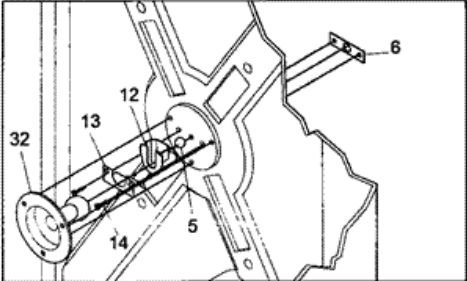

**SGR341AQ0 GABINETE**

**SGR341AQ0 GABINETE**

2	131168200	SCREW,8-18 X 0.31 (S/P)
5	5303281019	BALL (S/P)
6	5303281020	CLIP-BALL (S/P)
9	131793201	PANEL-ACCESS (S/P)
11	131363200	COVER-TERM BLOCK (S/P)
12	131825900	BEARING-DRUM SUPPORT
13	131724300	BRACKET-BEARING (S/P)
14	131205400	SCREW-BRACKET,10-16B X 1.375 (S/P)
15	131776500	HOUSING, GAS HEATER ASSY (S/P)
18	131477000	SCREW-SHAFT&BAFFLE (S/P)
20	131469100	BRACKET-HINGE (S/P)
21	134138200	ASMY-FS DRUM-GAS-GALV (S/P)
25	5303015671	SCREW`8-18 X .375 (S/P)
29	131382300	SCREW-VANE,QUADREX HEAD (S/P)
30	5303201200	VANE
31	134501200	CORD-ELECTRIC POWER (S/P)
32	5303281153	ASMY-SHAFT (BALLHITCH)
34	215822000	SCREW,PAN HEAD `8-18AB X 0.375 `39 (S/P)
37	131952100	DUCT-HEAT (S/P)
42	131301100	SCREW-GROUND CAB,HEX WASHER HEAD (S/P)
44	131527400	FOOT-CABINET
64	131704600	CLIP (S/P)
NI	5303307893	LUBRICANT, HIGH TEMP (S/P)
FNI	5303281153	REAR BEARING KIT,INCLUDES NO.5,6 ,12,13,14,18,32
F33	5308015399	THERMOSTAT-SAFETY