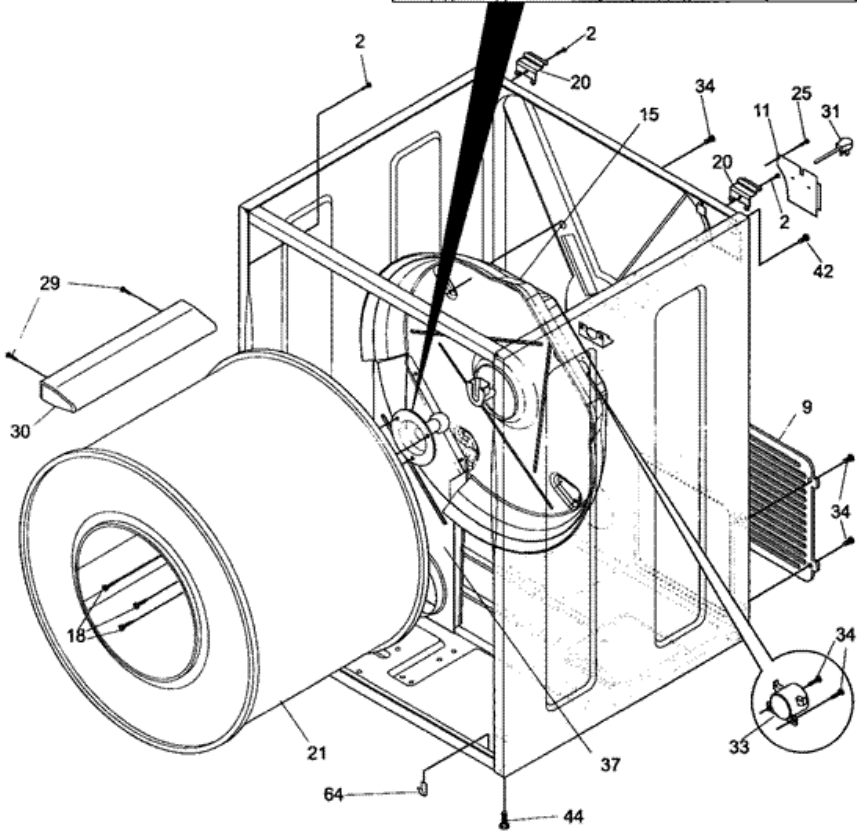

**SGR341AQ0 GABINETE**

**SGR341AQ0 GABINETE**

2	131168200	SCREW,8-18 X 0.31 (S/P)
5	5303281019	BALL (S/P)
6	5303281020	CLIP-BALL (S/P)
9	131793201	PANEL-ACCESS (S/P)
11	131363200	COVER-TERM BLOCK (S/P)
12	131825900	BEARING-DRUM SUPPORT
13	131724300	BRACKET-BEARING (S/P)
14	131205400	SCREW-BRACKET,10-16B X 1.375 (S/P)
15	131776500	HOUSING, GAS HEATER ASSY (S/P)
18	131477000	SCREW-SHAFT&BAFFLE (S/P)
20	131469100	BRACKET-HINGE (S/P)
21	134138200	ASMY-FS DRUM-GAS-GALV (S/P)
25	5303015671	SCREW`8-18 X .375 (S/P)
29	131382300	SCREW-VANE,QUADREX HEAD (S/P)
30	5303201200	VANE
31	134501200	CORD-ELECTRIC POWER (S/P)
32	5303281153	ASMY-SHAFT (BALLHITCH)
34	215822000	SCREW,PAN HEAD `8-18AB X 0.375 `39 (S/P)
37	131952100	DUCT-HEAT (S/P)
42	131301100	SCREW-GROUND CAB,HEX WASHER HEAD (S/P)
44	131527400	FOOT-CABINET
64	131704600	CLIP (S/P)
NI	5303307893	LUBRICANT, HIGH TEMP (S/P)
FNI	5303281153	REAR BEARING KIT,INCLUDES NO.5,6 ,12,13,14,18,32
F33	5308015399	THERMOSTAT-SAFETY