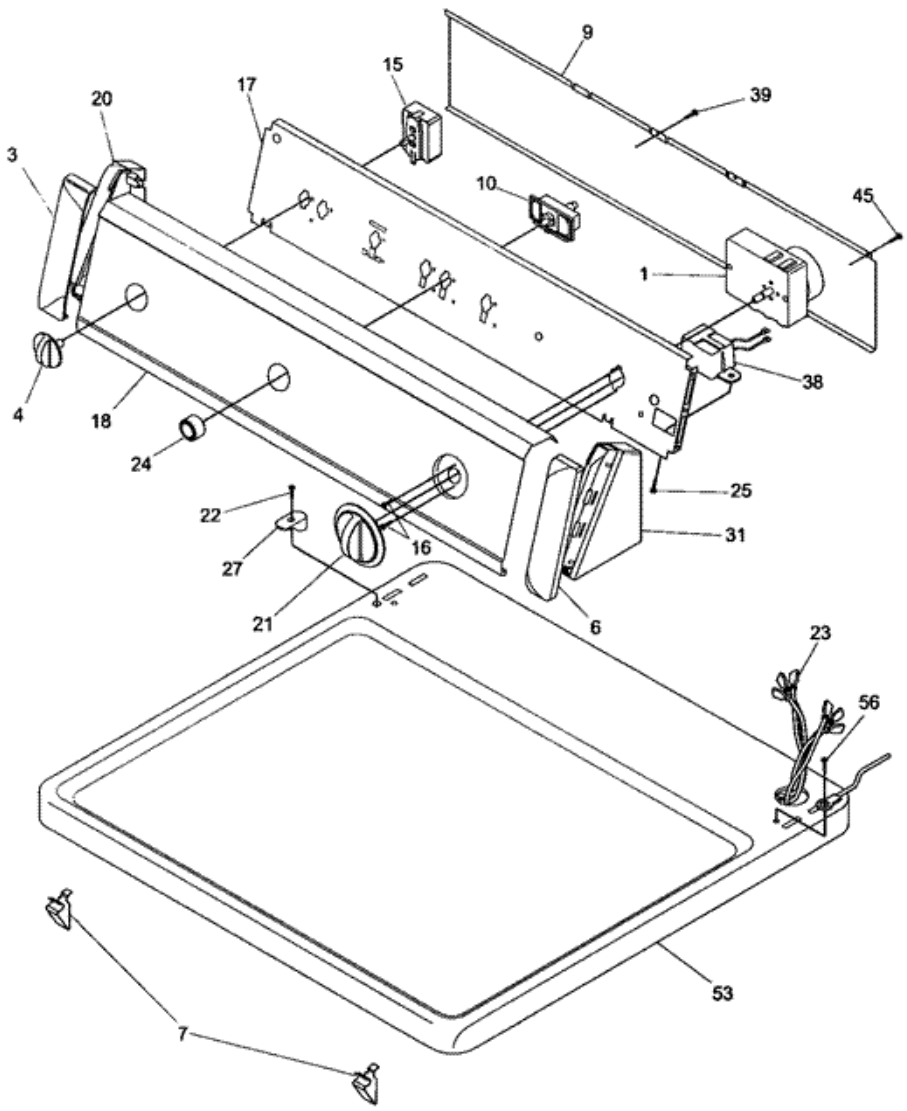

SGR341AQ0 TABLERO