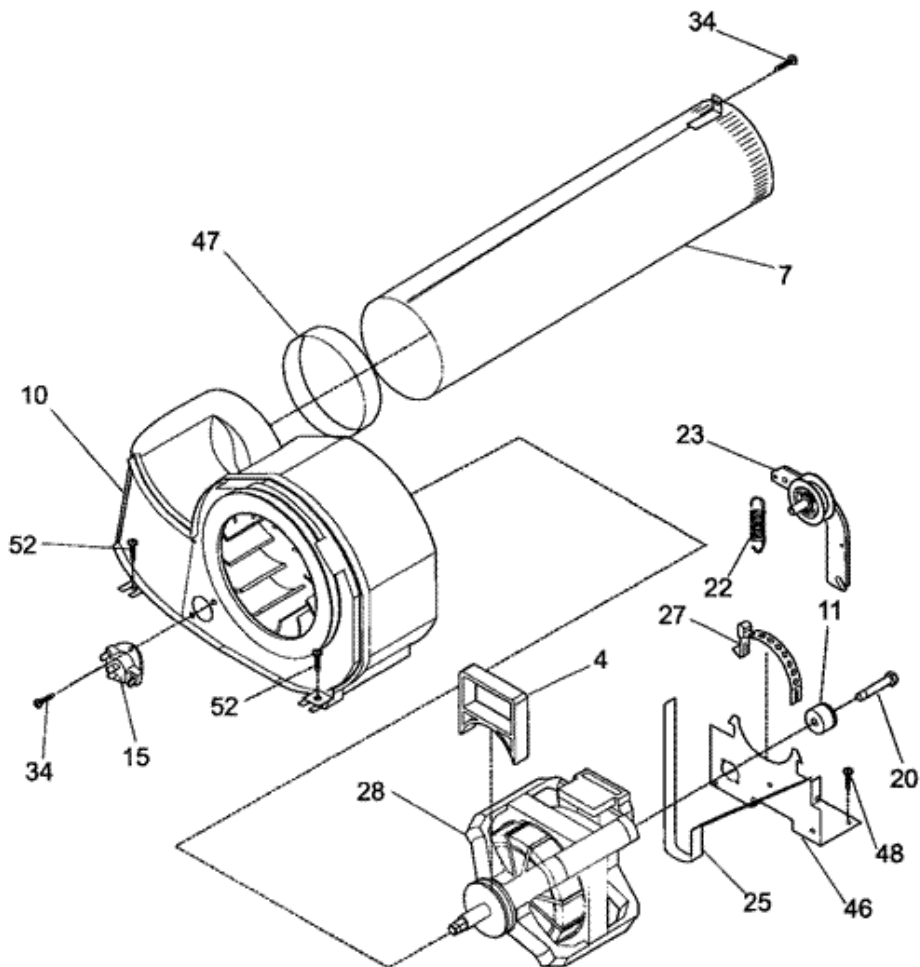

Distribuidor Autorizado

SurteRápido.com

Venta de Refacciones
Electrodomesticas

SGR341AQ0 MOTOR