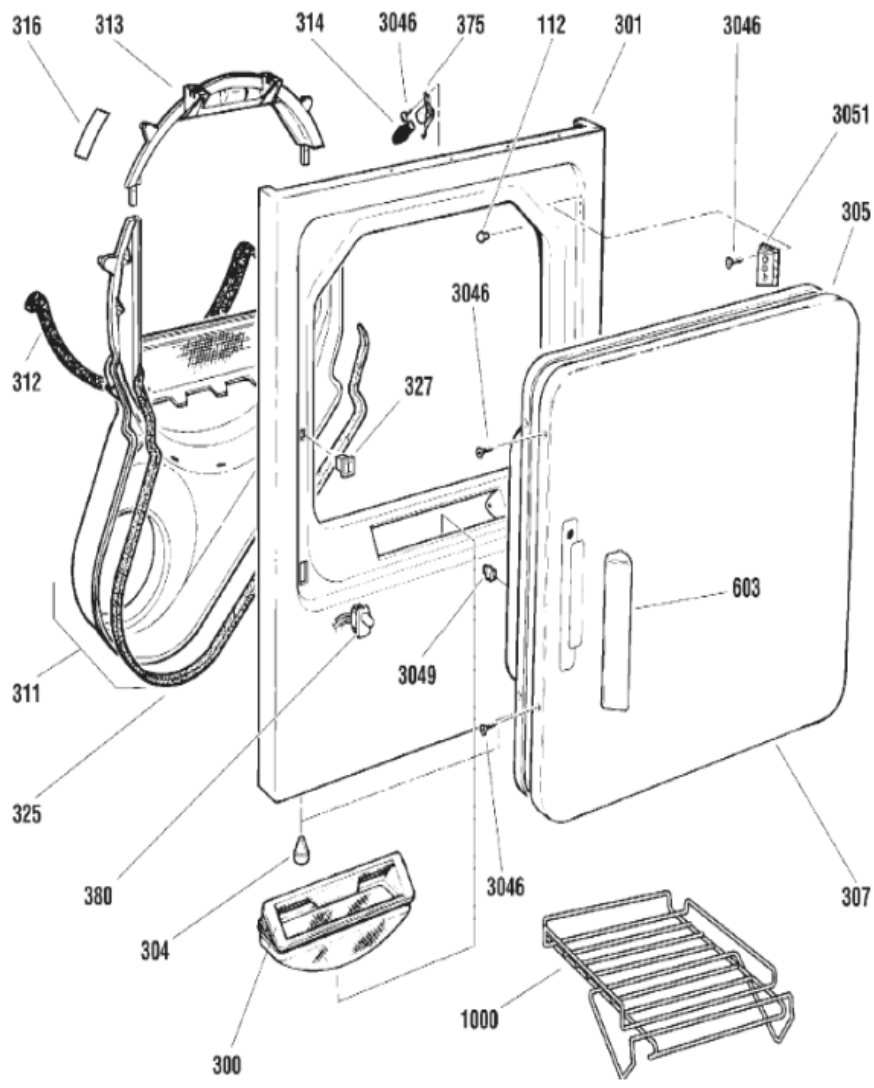

SGS1459PH0WW