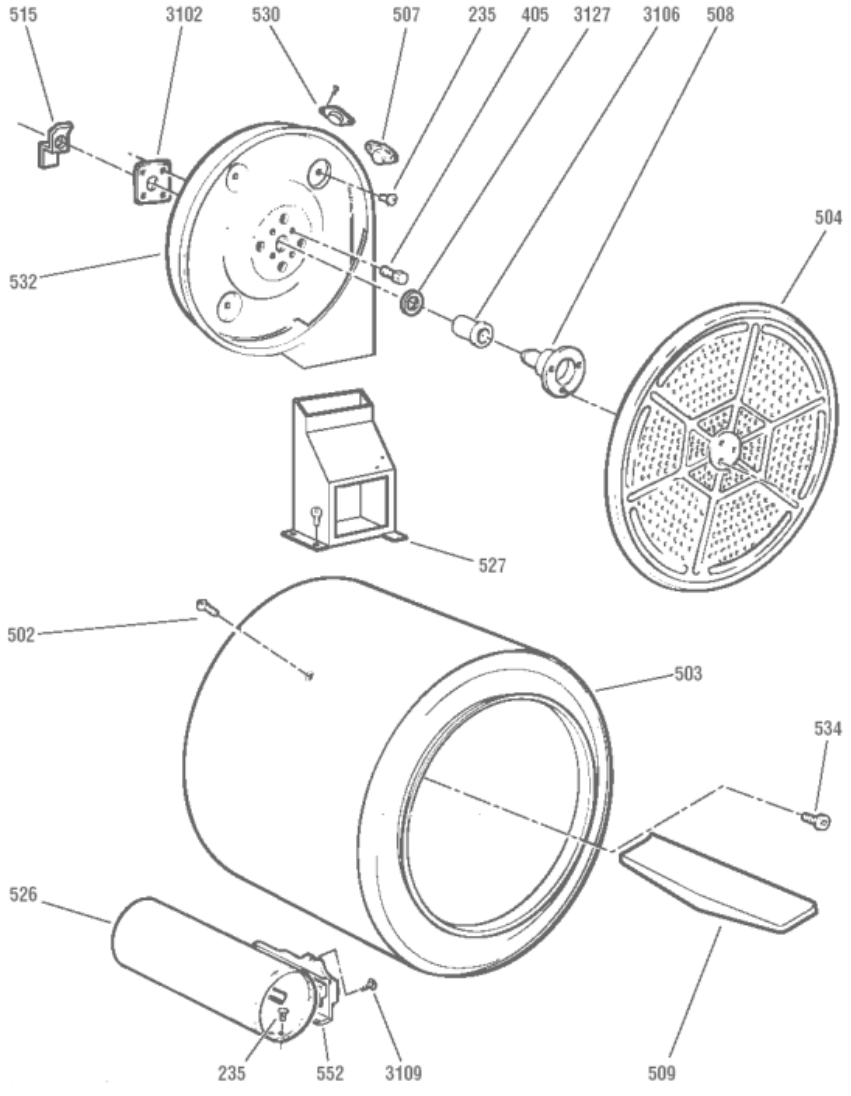

Distribuidor Autorizado

**SurteRápido.com**

Venta de Refacciones  
Electrodomesticas

SGS1459PH0WW

**SGS1459PH0WW**

1	WE6M624	USE & CARE (DRYER) (S/P)
7	WE1M691	CONTROL KNOB ASSY (GREY) (S/P)
13	WE19M1518	BACKSPLASH ASM. (S/P)
19	WE1M688	ROTARY KNOB ASSY (GREY) (S/P)
23	WE4M272	PC BOARD W/BEEPER (S/P)
23	WE1M419	H. EDGE CONNECTOR (S/P)
35	WE4M326	START SWITCH
41	WE1X980	CLIP KNOB (S/P)
72	WE19M1404	BACK PANEL (S/P)
75	WE2M173	SCREW (S/P)
85	WE4M177	ROTARY SWITCH ON/OFF
87	WE4M269	ROTARY SWITCH 4-TEMPERATURE
100	WE4M321	TIMER
112	WE1M384	BEAUTY BUTTON-WHITE (S/P)
199	WE2M98	SCREW (S/P)
200	WE00M111	BLOWER CLAMP (S/P)
200	WE00M112	BLOWER CLAMP (S/P)
201	WE16M15	BLOWER WHEEL (S/P)
203	WE13X182	STRAP MOTOR (S/P)
204	WE1X921	MOTOR BRACKET (S/P)
205	WE2M200	SCREW (S/P)
205	WE13M39	MOTOR SUPPORT (S/P)
213	134503900	BELT DRIVE
215	WE3M25	IDLER ARM
216	WE00M161	IDLER PULLEY (S/P)
218	WE14M93	BLOWER HOUSING (S/P)
218	WE1M473	GASKET SEAL (S/P)
222	WE2M189	SCREWS (S/P)
222	WE20M253	BOTTOM COVER (S/P)
228	WE14M90	EXHAUST PIPE (S/P)
230	WE4M216	THERMOSTAT CONTROL BIASED (S/P)
231	WE2M187	SCREW (S/P)
232	WE2M202	SCREW (S/P)