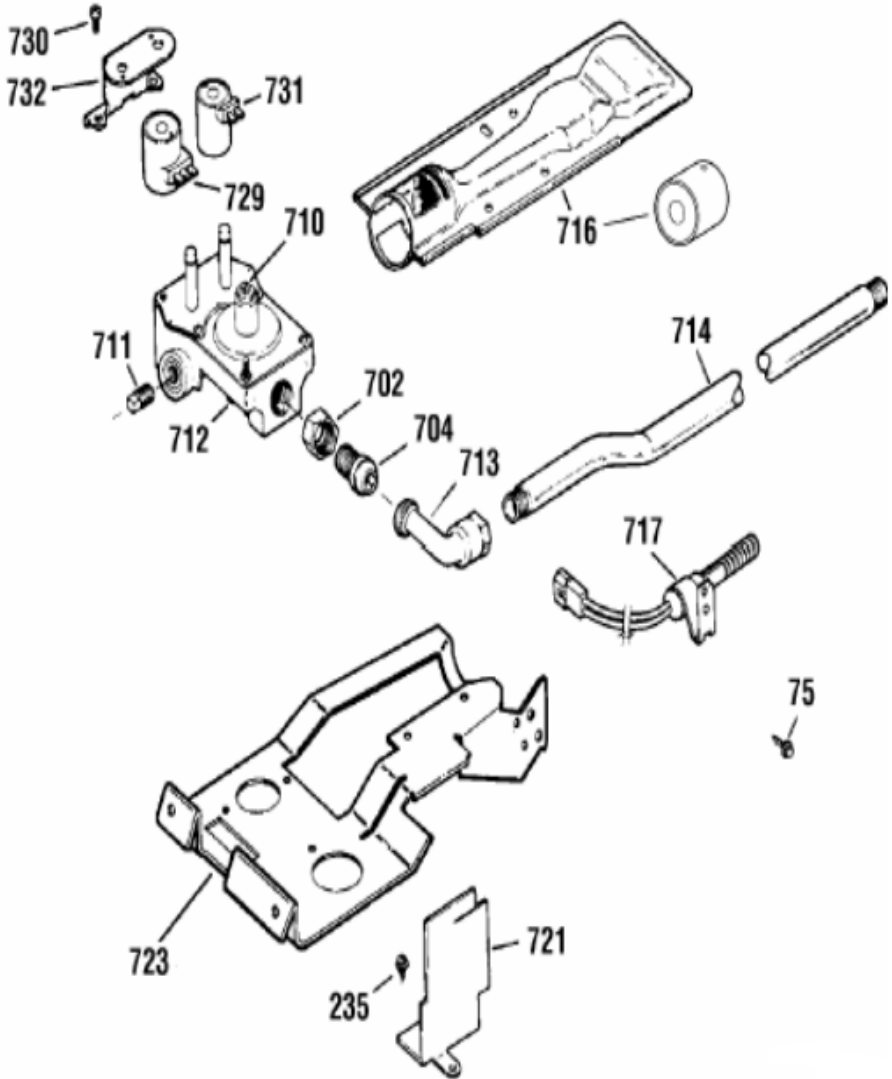

Distribuidor Autorizado

SurteRápido.com

Venta de Refacciones
Electrodomesticas

SGS1459PH0WW