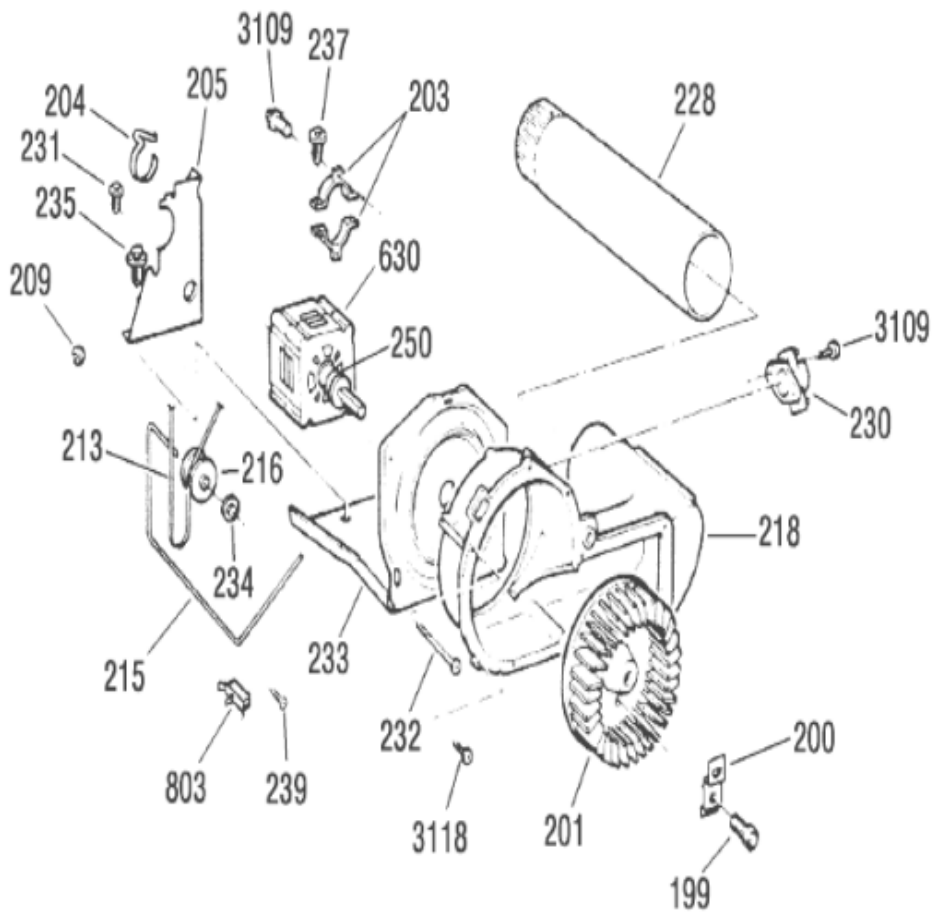

Distribuidor Autorizado

**SurteRápido.com**

Venta de Refacciones  
Electrodomesticas

SGS1459PH0WW

**SGS1459PH0WW**

1	WE6M624	USE & CARE (DRYER) (S/P)
7	WE1M691	CONTROL KNOB ASSY (GREY) (S/P)
13	WE19M1518	BACKSPLASH ASM. (S/P)
19	WE1M688	ROTARY KNOB ASSY (GREY) (S/P)
23	WE4M272	PC BOARD W/BEEPER (S/P)
23	WE1M419	H. EDGE CONNECTOR (S/P)
35	WE4M326	START SWITCH
41	WE1X980	CLIP KNOB (S/P)
72	WE19M1404	BACK PANEL (S/P)
75	WE2M173	SCREW (S/P)
85	WE4M177	ROTARY SWITCH ON/OFF
87	WE4M269	ROTARY SWITCH 4-TEMPERATURE
100	WE4M321	TIMER
112	WE1M384	BEAUTY BUTTON-WHITE (S/P)
199	WE2M98	SCREW (S/P)
200	WE00M111	BLOWER CLAMP (S/P)
200	WE00M112	BLOWER CLAMP (S/P)
201	WE16M15	BLOWER WHEEL (S/P)
203	WE13X182	STRAP MOTOR (S/P)
204	WE1X921	MOTOR BRACKET (S/P)
205	WE2M200	SCREW (S/P)
205	WE13M39	MOTOR SUPPORT (S/P)
213	134503900	BELT DRIVE
215	WE3M25	IDLER ARM
216	WE00M161	IDLER PULLEY (S/P)
218	WE14M93	BLOWER HOUSING (S/P)
218	WE1M473	GASKET SEAL (S/P)
222	WE2M189	SCREWS (S/P)
222	WE20M253	BOTTOM COVER (S/P)
228	WE14M90	EXHAUST PIPE (S/P)
230	WE4M216	THERMOSTAT CONTROL BIASED (S/P)
231	WE2M187	SCREW (S/P)
232	WE2M202	SCREW (S/P)