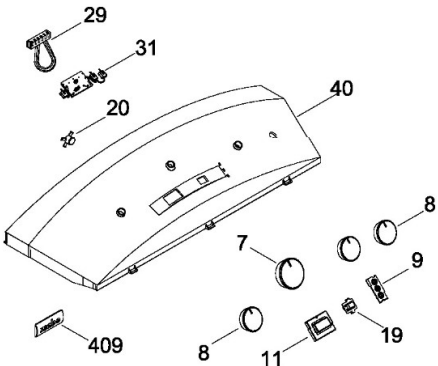

SISTEMA CONTROLES / CONTROL SYSTEM

SMV747NXPBB01
SMV747NXPBB01