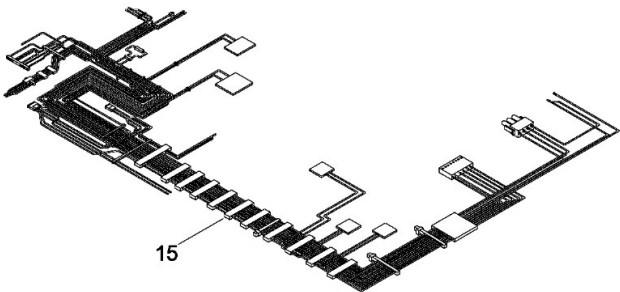

SISTEMA CONTROLES / CONTROL SYSTEM

SMV747NXPBB01
SMV747NXPBB01