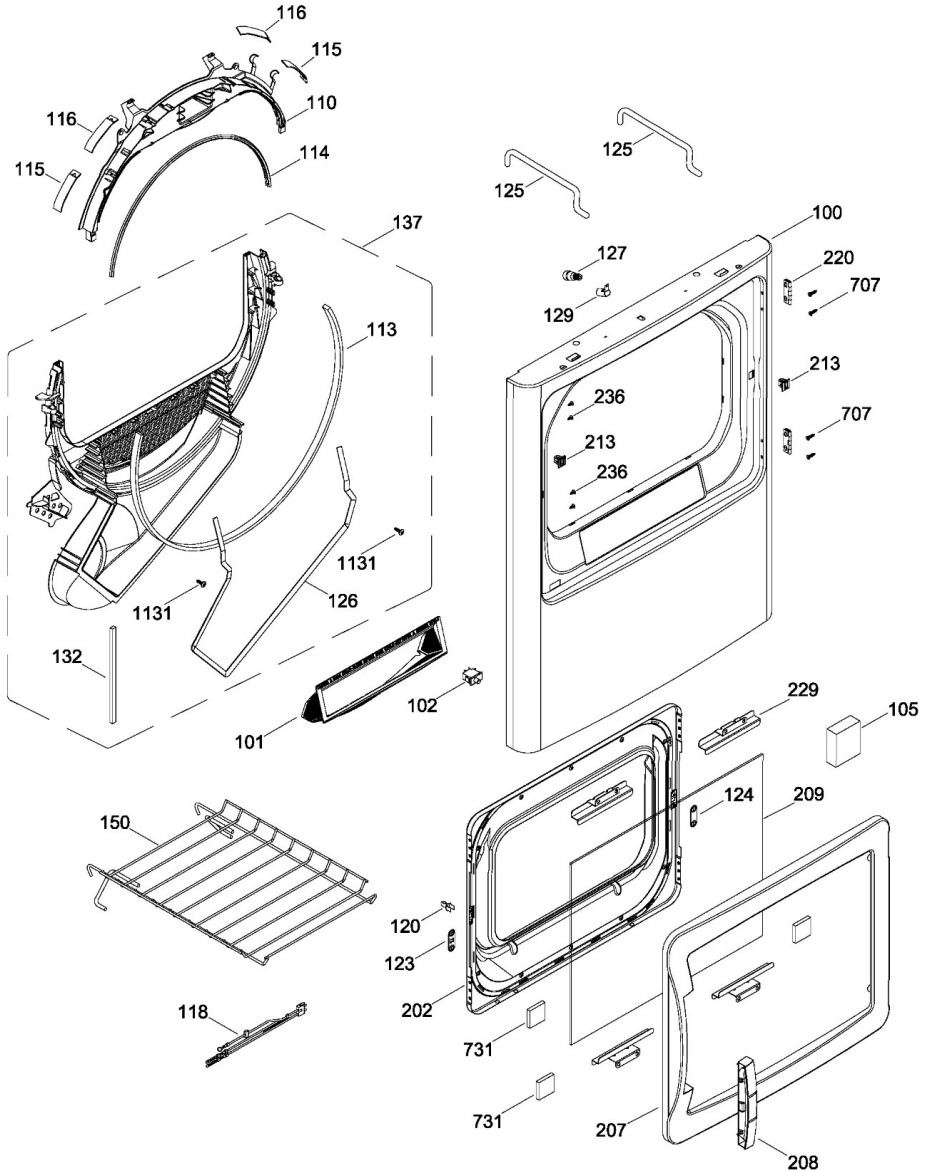

Lavadora Mabe SMV747NXPBB01

PUERTA (ENS) / DOOR (ASM)

SMV747NXPBB01
SMV747NXPGG01