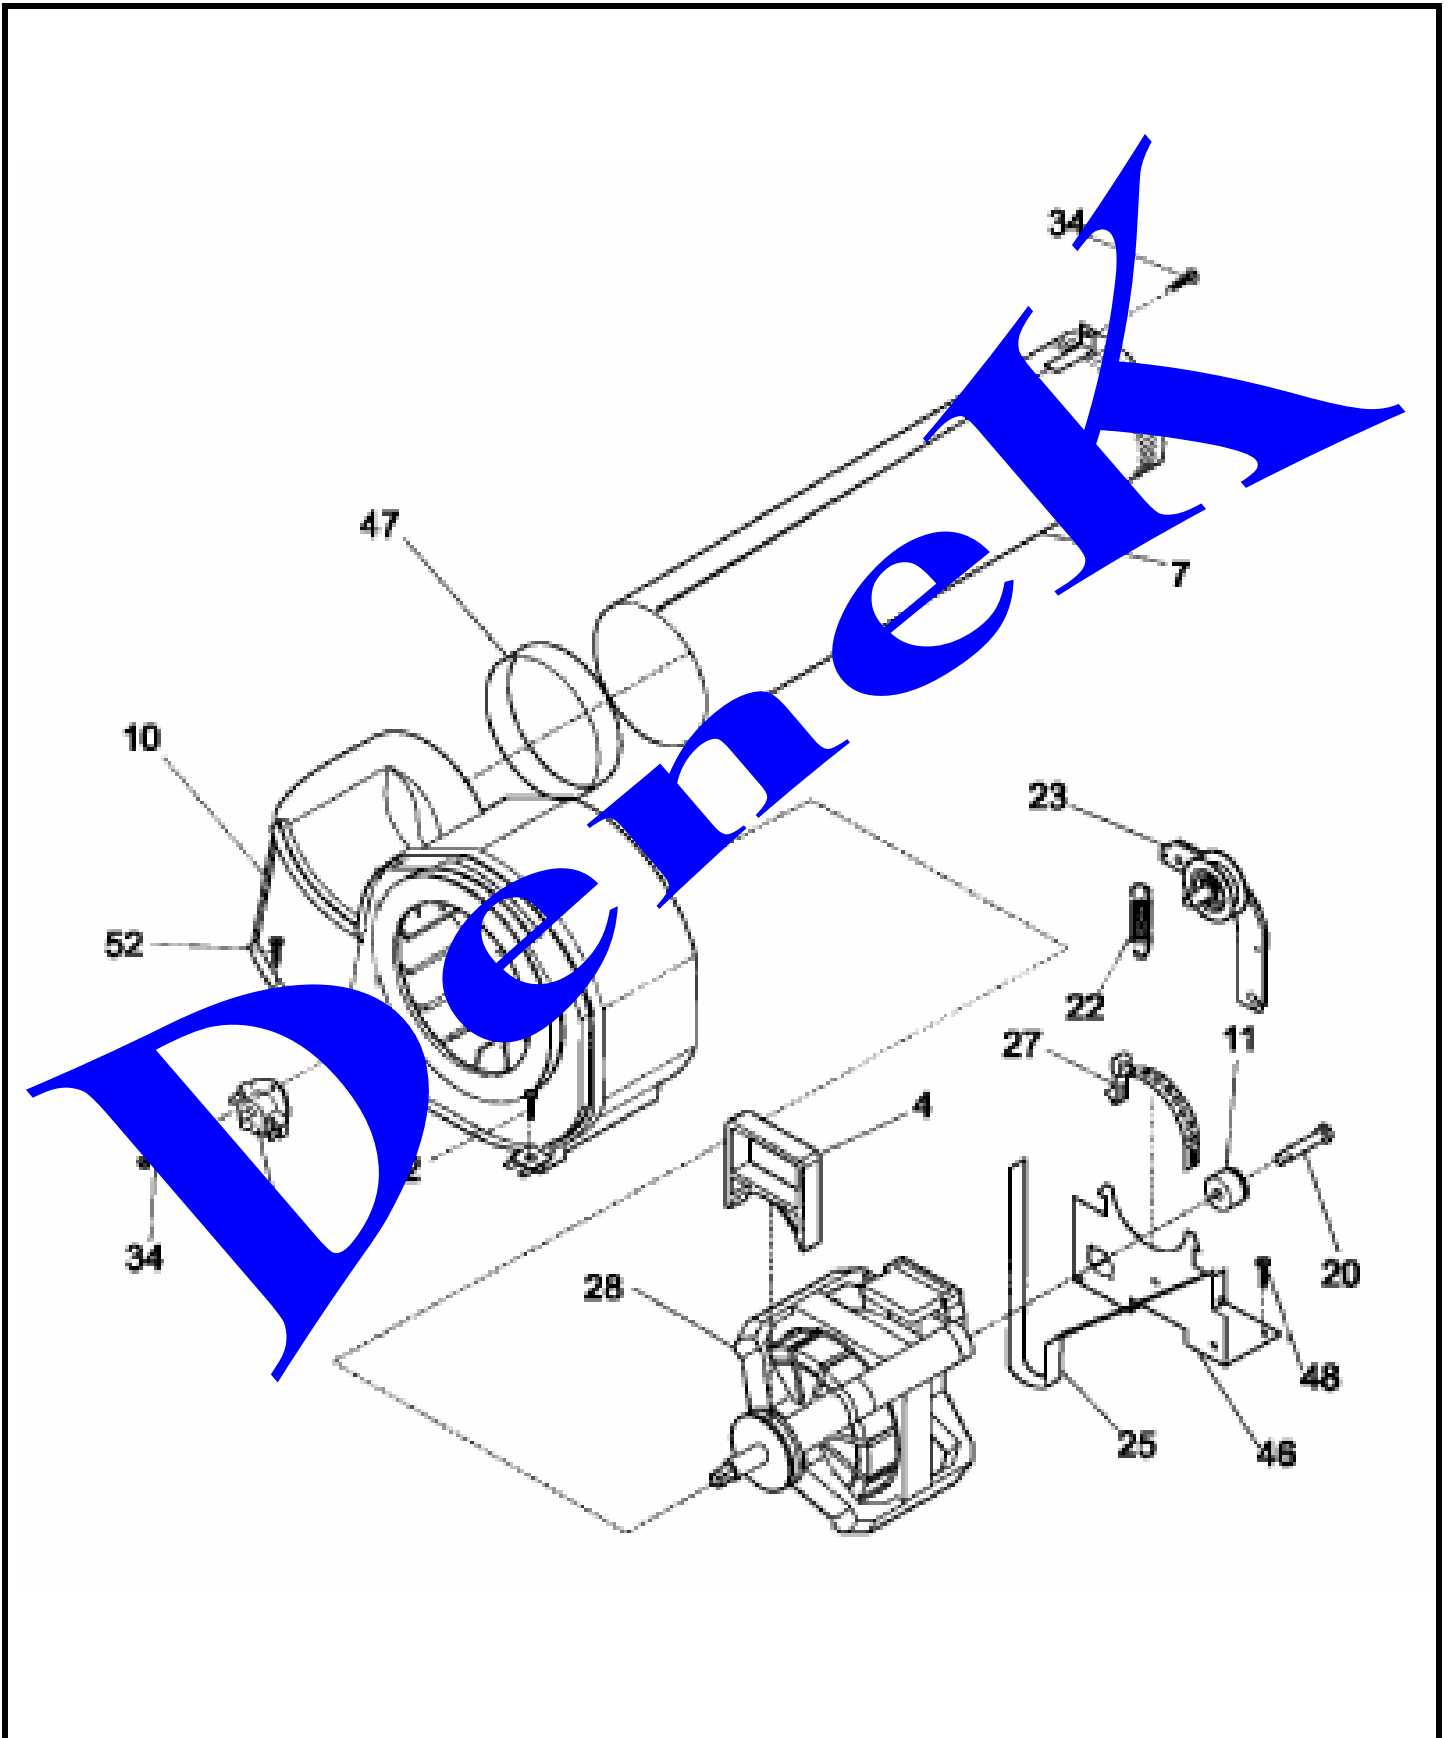

FRIGIDAIRE SGR341AS2

MOTOR

FRIGIDAIRE SGR341AS2

MOTOR

4	131435200	Lock,blower housing
7	131451600	Tube,exhaust ,rear ,w/mtg bracket
11	131749800	Spacer,idler
20	131611000	Screw,hex head ,1/4-20T x 1.25 ,spacer mtg.,thread cutting
22	131601000	Spring,idler arm
27	131419300	Clamp,motor mtg.
34	131243700	Screw,pan head ,8-18AB x 0.375
46	131601000	Bracket,motor mtg.
47	131633200	Seal,exhaust tube
48	131168200	Screw,pan head ,8-18B x 0.31
52	131303700	Screw,hex washer head ,10-16AB x 0.625
F10	131775000	Blower Assy,housing ,w/cover & wheel
F23	131862000	Idler Arm
F25	131163400	Belt,dryer
F15	131998400	Thermostat,temp control
NI	131456800	Tube,exhaust ,side/bottom ,Optional Kit
F28	131560100	Motor & Pulley Assy