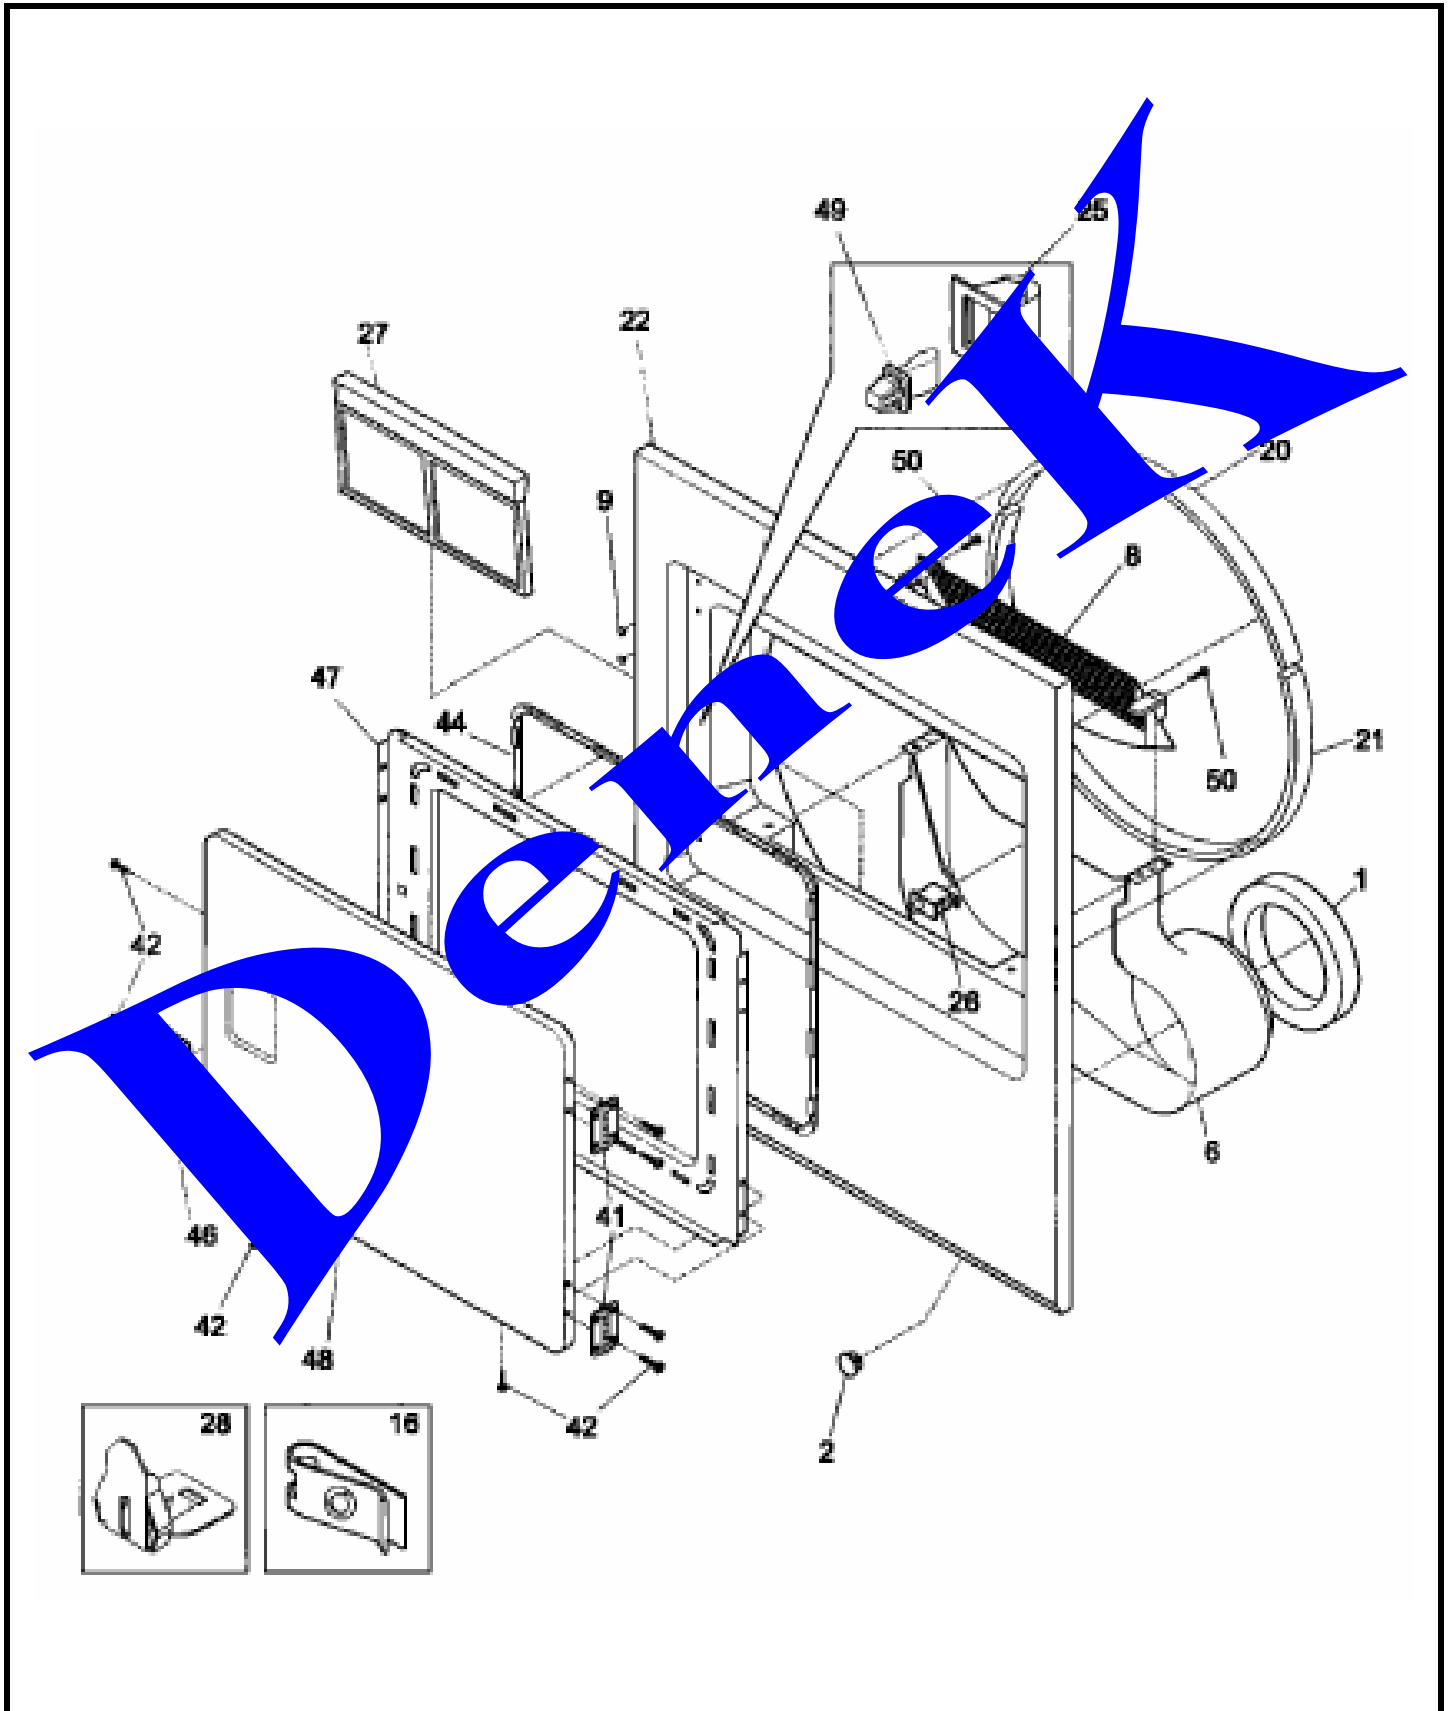

FRIGIDAIRE SGR341AS2

FRONT PANEL/LINT FILTER

FRIGIDAIRE SGR341AS2

FRONT PANEL/LINT FILTER

1	134063300	Seal,air duct
2	131397000	Plug,dome ,white
6	131621900	Duct,air
8	131622500	Cover,lint housing
9	131633000	PLUG,WHITE
16	131633000	Clip,wiring
20	134036400	Seal,felt ,upper
21	134130000	Seal,felt ,lower
22	131845912	Panel,front ,white ,w/lamp hole
25	131658000	Door Catch
27	131450300	Trap,lint blade assy
28	530320000	Clip,guide ,(3)
41	131627500	Hinge,door
42	131209000	SCREW,FLAT HEAD ,8-18AB X 0.44 ,CR/SQ DRIVE
44	131129900	Gasket,door seal
46	131644700	Handle,door ,white
47	131840400	Panel,inner door ,white
48	131789303	Panel,outer door ,white
49	530320000	DOOR STRIKE
50	131303300	Screw,pan head ,10-16AB x 0.500 ,locking
NI	131474700	INSULATION
F26		Switch,door
NI	131870700	Plug,light hole
NI	5308027429	+ Adhesive,high temp