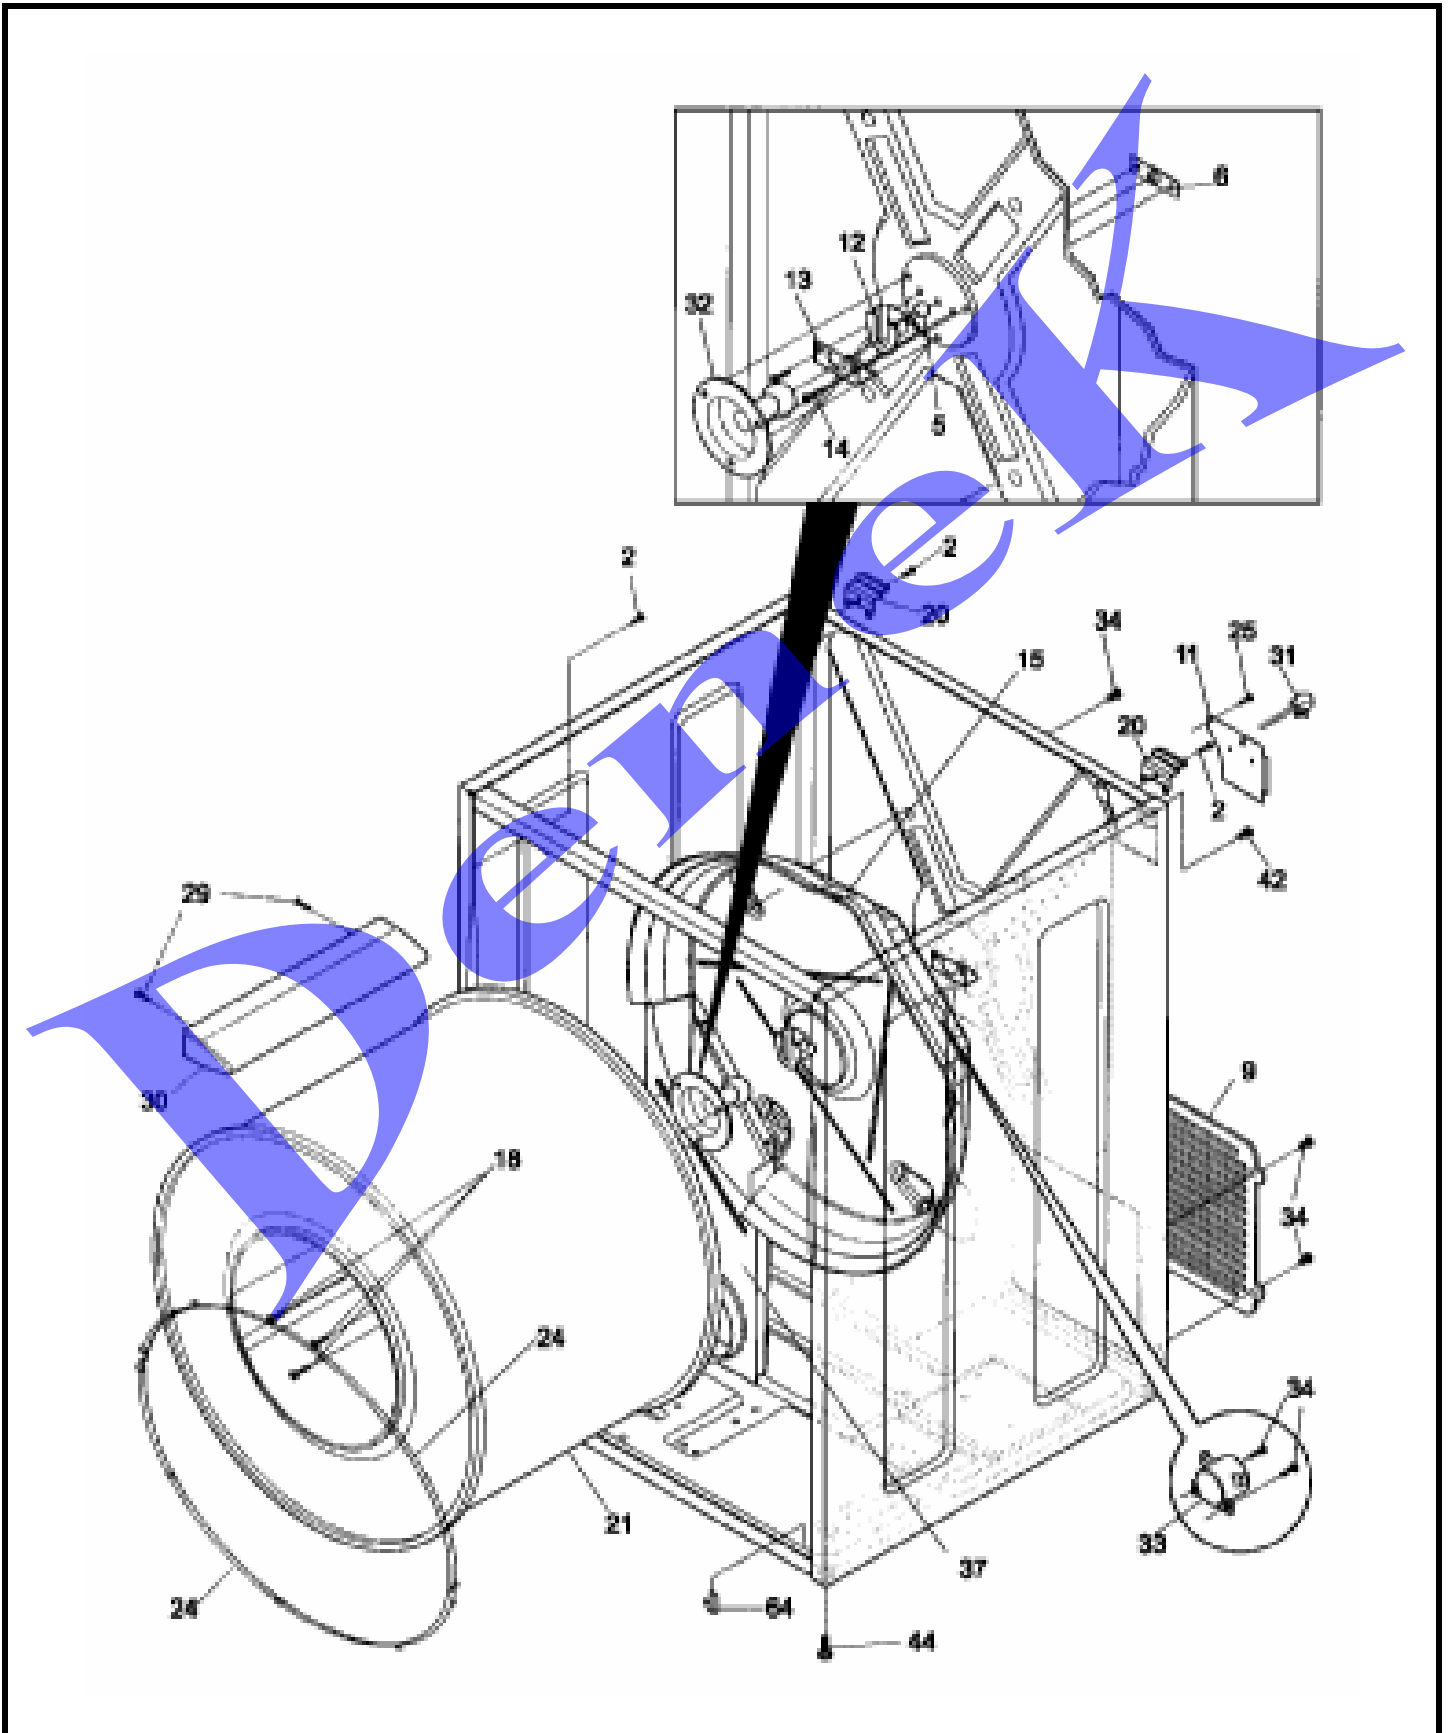

FRIGIDAIRE SGR341AS2

CABINET/DRUM

FRIGIDAIRE SGR341AS2

CABINET/DRUM

2	131168200	Screw,pan head ,8-18B x 0.31
5	5303281019	Ball,grounding
6	5303281020	Clip,ball ,steel ,flat nut
9	131793200	Panel,access ,rear
11	131363000	Cover,terminal block
12	1317724300	Bearing,drum support
13	1317724300	Bracket,bearing support
14	131205400	Screw,bracket mtg. ,10-16B x 1.375 ,cr/sq drive
18	131477000	Screw,10-16AB x 0.375
20	131469400	Bracket,hinge ,rear ,top panel mtg.
21	134122500	Drum,dryer ,galvanized stl. ,service kit
24	131963900	Glide,drum
25	530301000	Screw,hex washer head ,8-18 x 0 .375 ,cup point
29	131382300	Screw,quadrex head ,10-14 x 1.00 ,vane mtg.,special
30	530320000	Vane,straight
32	131777700	Shaft,drum support ,ballhitch
34	131243000	Screw,pan head ,8-18AB x 0.375
37	131950400	Duct,heat
42	131209600	SCREW,FLAT HEAD ,8-18AB X 0.44 ,CR/SQ DRIVE
44	134158000	Leveling Leg,screw
64	131777700	Clip,front ,cabinet bottom
FNI	5303281153	Rear Bearing Kit,includes 5,6 ,12,13,14,18,32
NI	5303307893	Lubricant,high temp
F33		Thermostat,safety
F31	134102200	Power Cord,electric svce
F15	131600500	Housing,gas heater assy ,w/seal