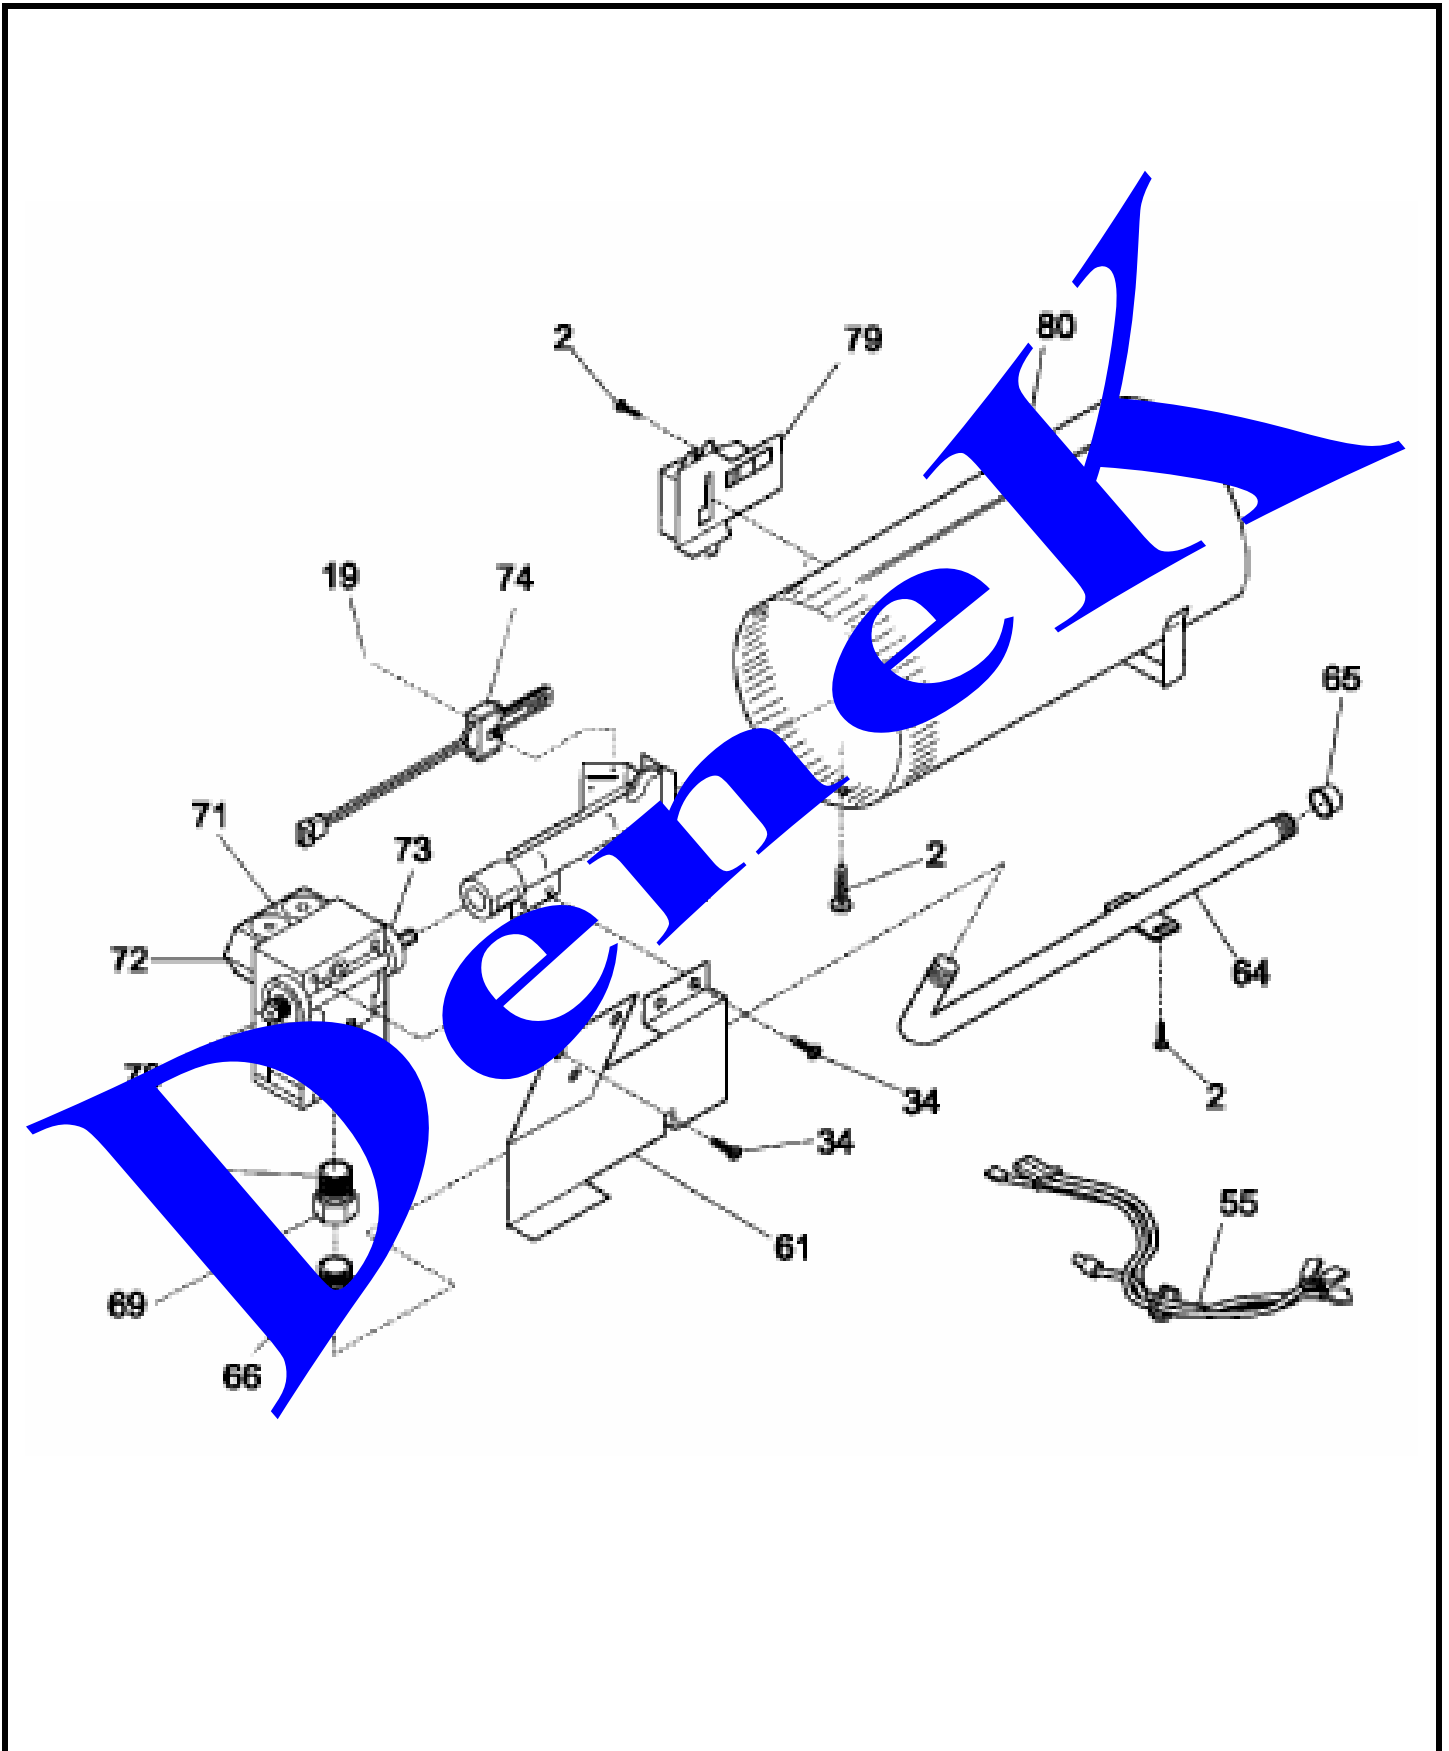

FRIGIDAIRE SGR341AS2

MOTOR

4	131435200	Lock,blower housing
7	131451600	Tube,exhaust ,rear ,w/mtg bracket
11	131749800	Spacer,idler
20	131611000	Screw,hex head ,1/4-20T x 1.25 ,spacer mtg.,thread cutting
22	131601000	Spring,idler arm
27	131419300	Clamp,motor mtg.
34	131243700	Screw,pan head ,8-18AB x 0.375
46	131601000	Bracket,motor mtg.
47	131633200	Seal,exhaust tube
48	131168200	Screw,pan head ,8-18B x 0.31
52	131303700	Screw,hex washer head ,10-16AB x 0.625
F10	131775000	Blower Assy,housing ,w/cover & wheel
F23	131862000	Idler Arm
F25	131163400	Belt,dryer
F15	131998400	Thermostat,temp control
NI	131456800	Tube,exhaust ,side/bottom ,Optional Kit
F28	131560100	Motor & Pulley Assy

FRIGIDAIRE SGR341AS2

BURNER