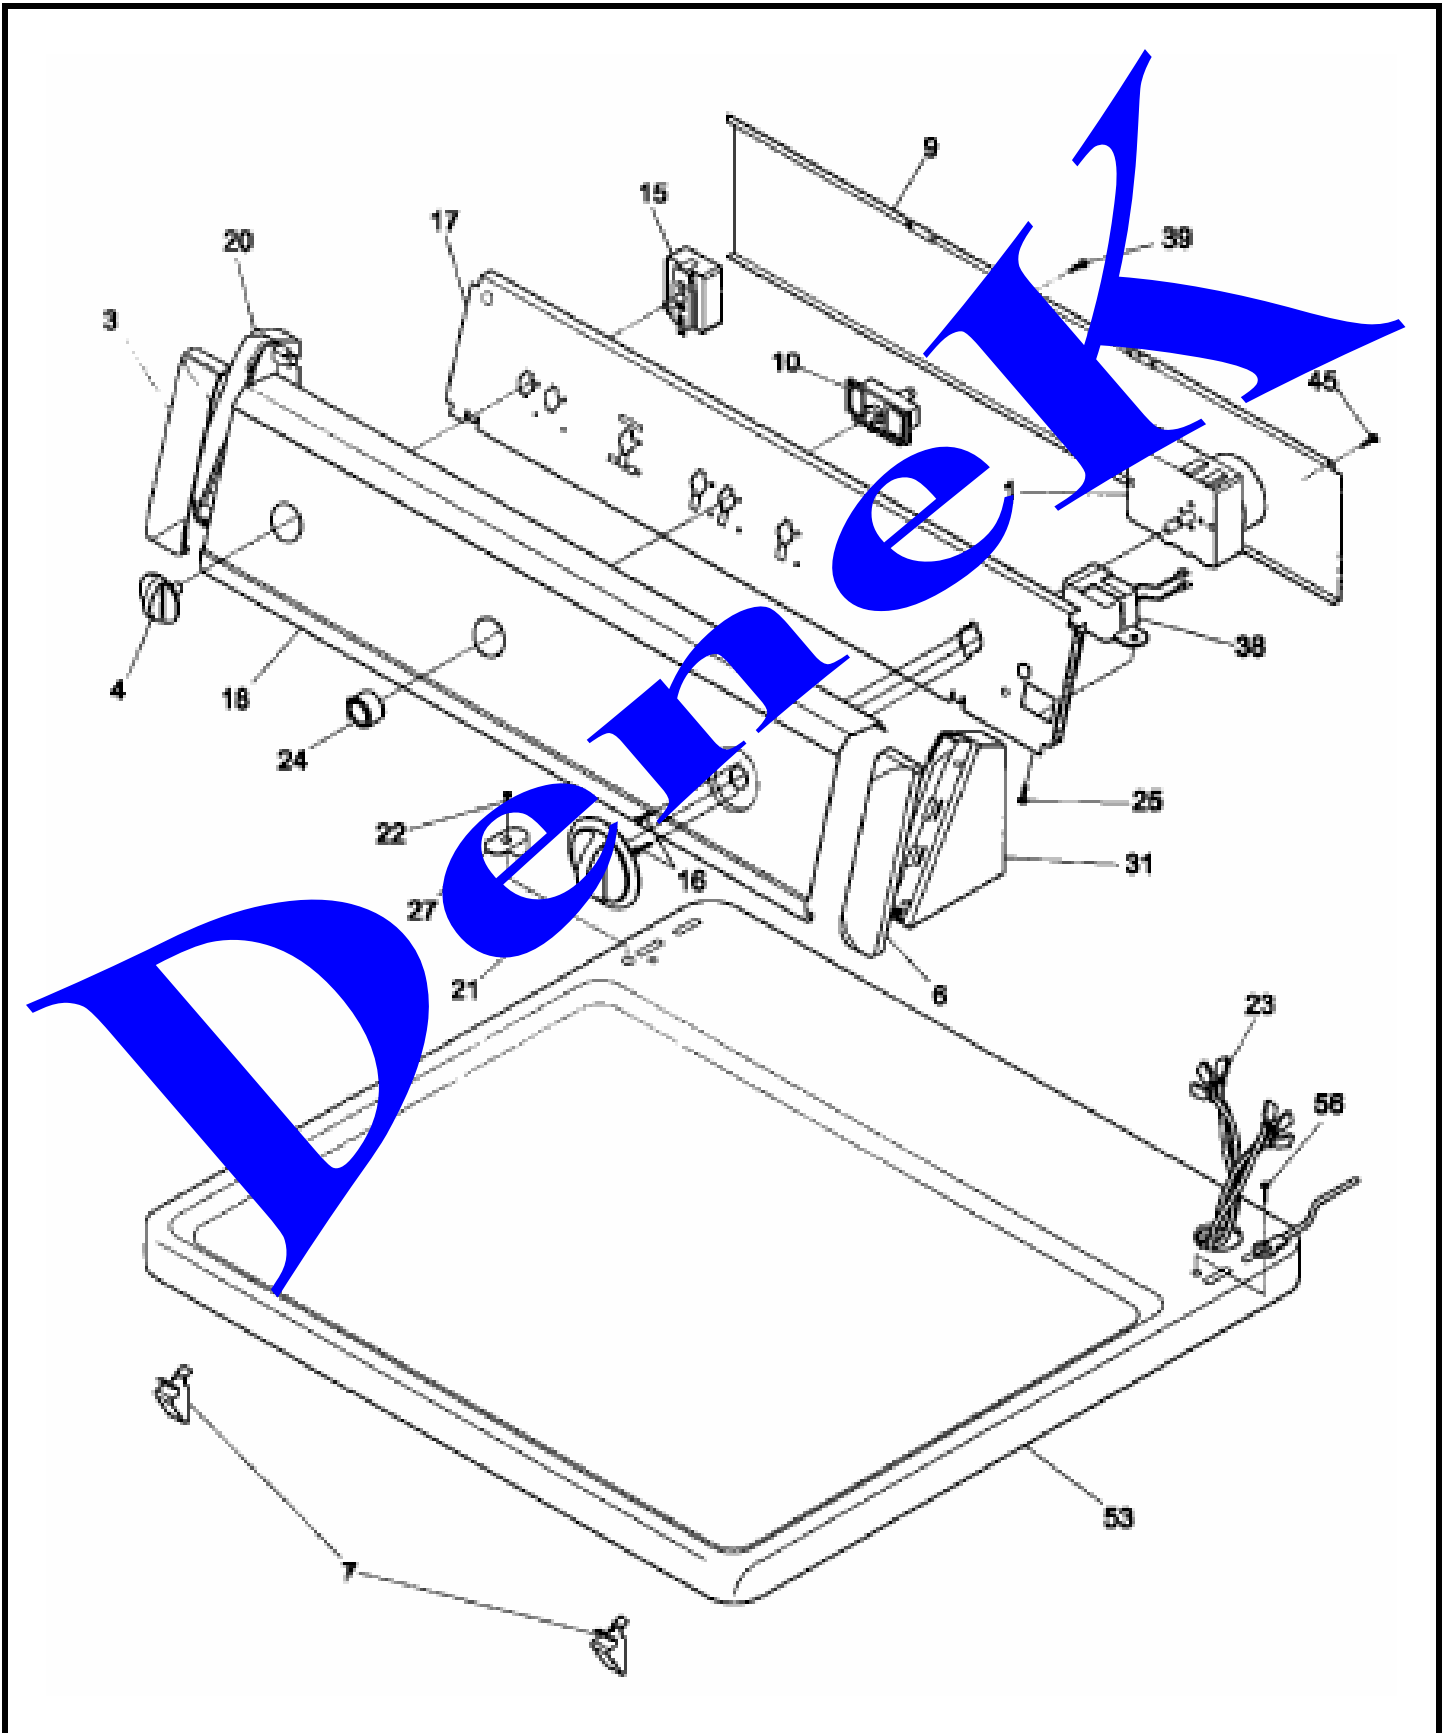

FRIGIDAIRE SGR341AS2

FRONT PANEL/LINT FILTER

FRIGIDAIRE SGR341AS2

FRONT PANEL/LINT FILTER

1	134063300	Seal,air duct
2	131397000	Plug,dome ,white
6	131621900	Duct,air
8	131622500	Cover,lint housing
9	131633000	PLUG,WHITE
16	131633000	Clip,wiring
20	134036400	Seal,felt ,upper
21	134130000	Seal,felt ,lower
22	131845912	Panel,front ,white ,w/lamp hole
25	131658000	Door Catch
27	131450300	Trap,lint blade assy
28	530320000	Clip,guide ,(3)
41	131627500	Hinge,door
42	131209000	SCREW,FLAT HEAD ,8-18AB X 0.44 ,CR/SQ DRIVE
44	131129900	Gasket,door seal
46	131644700	Handle,door ,white
47	131840400	Panel,inner door ,white
48	131789303	Panel,outer door ,white
49	530320000	DOOR STRIKE
50	131303300	Screw,pan head ,10-16AB x 0.500 ,locking
NI	131474700	INSULATION
F26		Switch,door
NI	131870700	Plug,light hole
NI	5308027429	+ Adhesive,high temp

FRIGIDAIRE SGR341AS2

CONTROLS/TOP PANEL

FRIGIDAIRE SGR341AS2

CONTROLS/TOP PANEL

1	131583801	Timer,dryer ,3-off
3	131122611	Cover,end cap ,white ,LH
4	131141105	Knob,rotary ,white/dk gray
6	131122611	Cover,end cap ,white ,RH
7	1320582	Clip,top-to-front
9	131122611	Panel,console back
16	134034300	Screw,pan hd phillips ,8-18B x 0.250
17	131728000	Bracket,control mtg.
18	134071800	Panel,console ,white
20	131122611	END CAP,WHITE ,LH
21	131810500	Knob,timer ,white/gray
22	131266000	Screw,cr oval head ,8-18AB x 1.250 ,black
23	134005200	Wiring Harness
24	131111000	Button,start switch ,white ,push type
25	5303015671	Screw,hex washer head ,8-18 x 0 .375 ,cup point
27	131197000	Clip,console mtg
31	131122611	End Cap,white ,RH
39	131243700	Screw,pan head ,8-18AB x 0.375
45	131243700	Screw,No.8 pan head ,10-10B x 0.500 ,cr/sq drive
53	131086802	Panel,dryer top ,white ,console mtg
56	131243800	Screw,pan hd locking ,8-32CA x 0.375 ,cup point
F10		Switch,push/start
F15	131048100	Switch,temperature
F38	5303210285	BUZZER