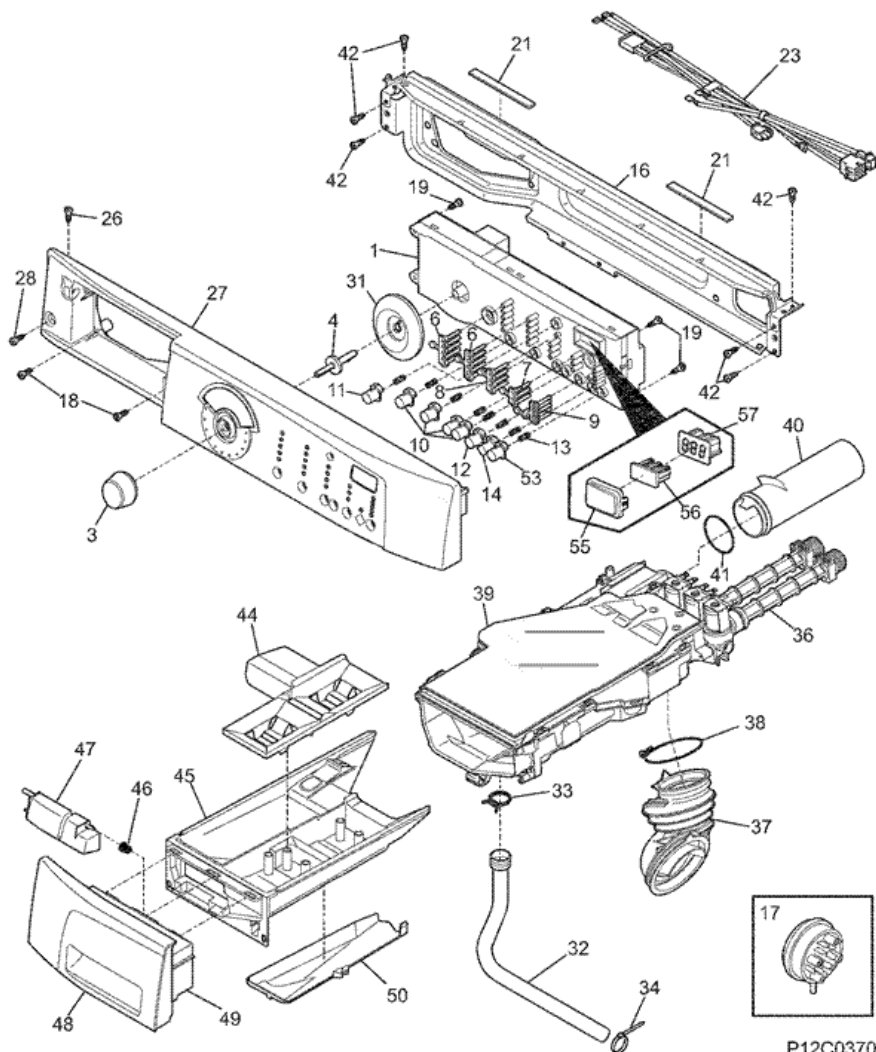

Distribuidor Autorizado

SurteRápido.com

Venta de Refacciones
Electrodomesticas

STF2940HS0 TABLERO

P12C0370

STF2940HS0 TABLERO

3	134471500	KNOB, PROGRAM (S/P)
4	134347700	PIN, PROGRAM KNOB (S/P)
6	134429100	LIGHT PIPE, ARRAY, 1 ROW OF 5 (S/P)
7	134429300	LIGHT PIPE, ARRAY, 3 ROW OF 3 (S/P)
8	134429200	LIGHT PIPE, ARRAY, 2 ROW OF 4 (S/P)
9	134429400	LIGHT PIPE, ARRAY, 4 START GROUP (S/P)
10	134447100	PUSH BUTTON, NO.1 (S/P)
11	134447500	PUSH BUTTON, NO.5 (S/P)
12	134447400	PUSH BUTTON, NO.4 (S/P)
13	134349400	SPRING, PUSH BUTTON (S/P)
14	134447201	PUSH BUTTON, NO.2 (S/P)
16	134364800	BRACKET, TOP FRONT (S/P)
18	131302800	SCREW, 10-16AB X 0.375 (S/P)
19	134402900	SCREW, PHILLIPS, 6-19 X 0.650 (S/P)
21	134407900	DAMPENER, VIBRATION (S/P)
26	131205100	SCREW, NO.8 PAN HEAD, 10-10B X 0.500 (S/P)
27	137039400	PANEL, CONTROL CONSOLE (S/P)
28	131205300	SCREW, 10-16 X 0.750 (S/P)
31	134441300	BEZEL, KNOB FLANGE (S/P)
32	134586500	HOSE, DISP-TO-BELLOWS (S/P)
33	137087504	CLAMP (S/P)
34	5303321209	CABLE TIE, 5.60 INCH (S/P)
37	134372300	HOSE, DISP-TO-TUB (S/P)
38	134372400	CLAMP, TUB HOSE (S/P)
39	134409320	HOUSING, DISPENSER, W/VALVE, COVER (S/P)
40	134372100	TUBE, DISP-TO-OVERFLO (S/P)
41	134372200	O-RING, OVERFLOW TUBE (S/P)
42	134547800	SCREW, 10-16AB X 0.375 (S/P)
44	134370200	COVER, DISPENSER (S/P)
45	134370000	DRAWER, DISPENSER (S/P)
46	134349500	SPRING, DOOR LATCH (S/P)
47	134386500	LATCH, DISPENSER, SLIDER LOCK (S/P)
48	137040100	HANDLE, DISPENSER, FRONT (S/P)