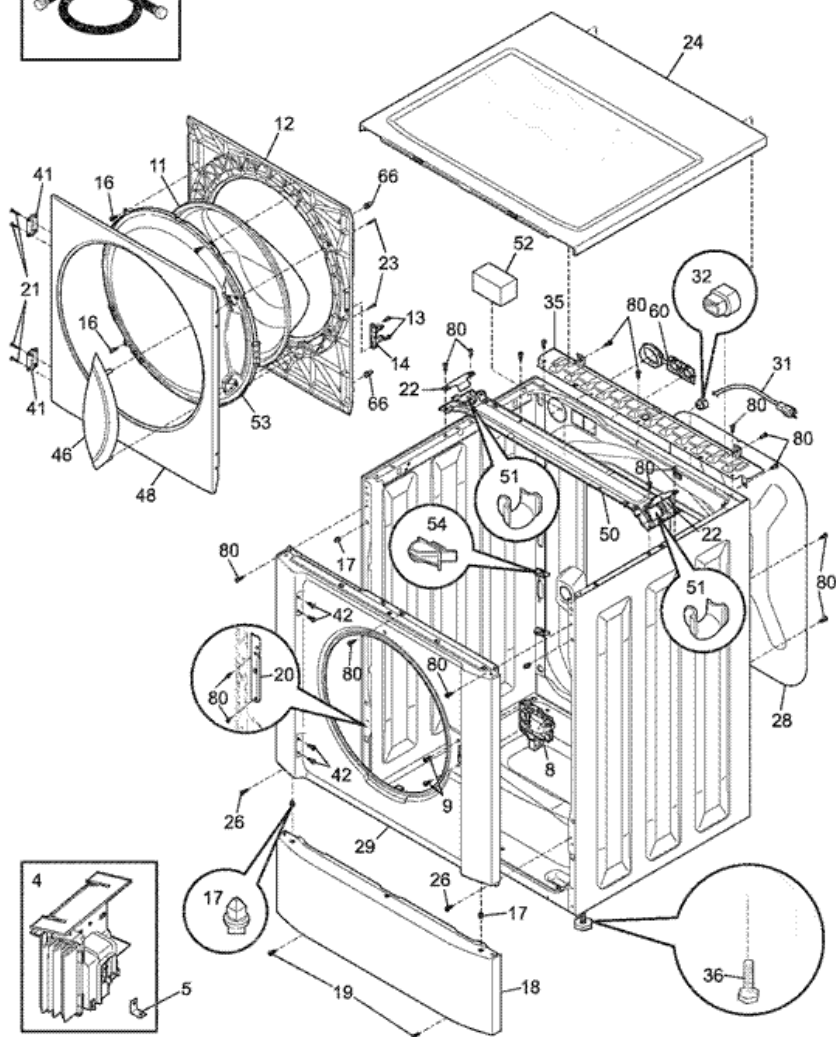

Distribuidor Autorizado

SurteRápido.com

Venta de Refacciones
Electrodomesticas

STF2940HS0 GABINETE