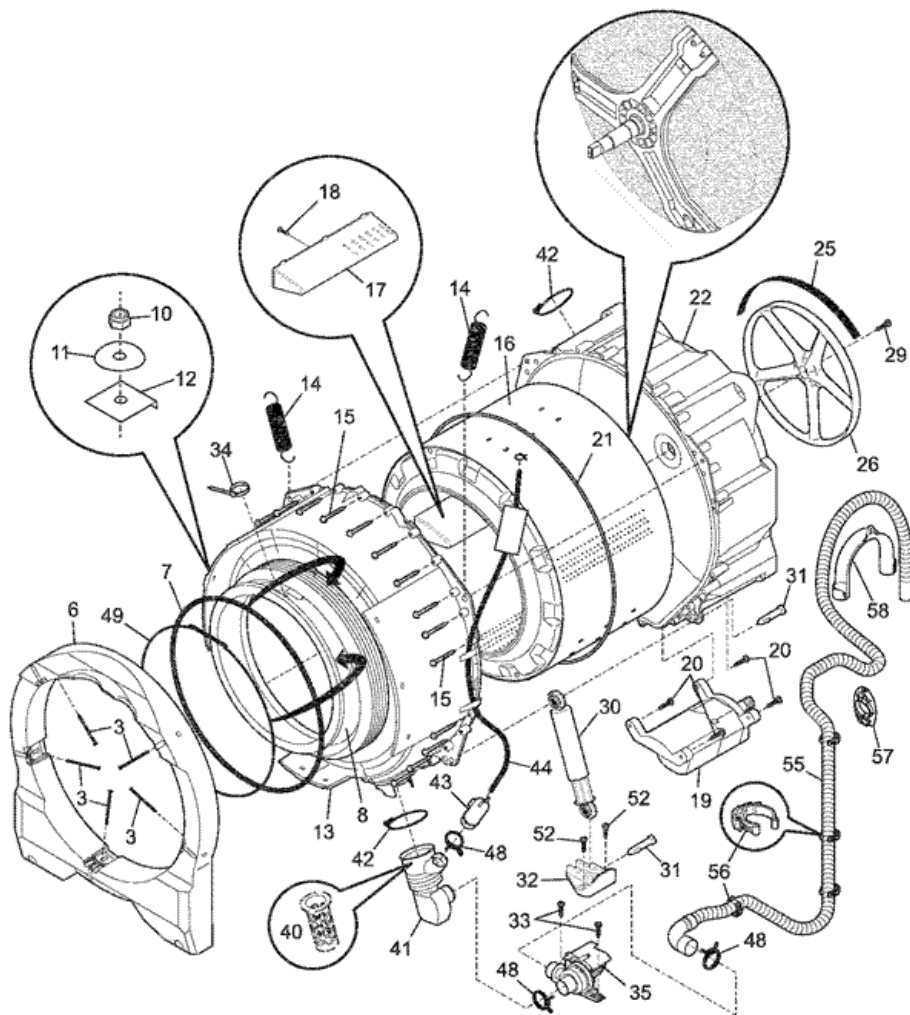

Distribuidor Autorizado

SurteRápido.com

Venta de Refacciones
Electrodomesticas

STF2940HS0 TAMBOR