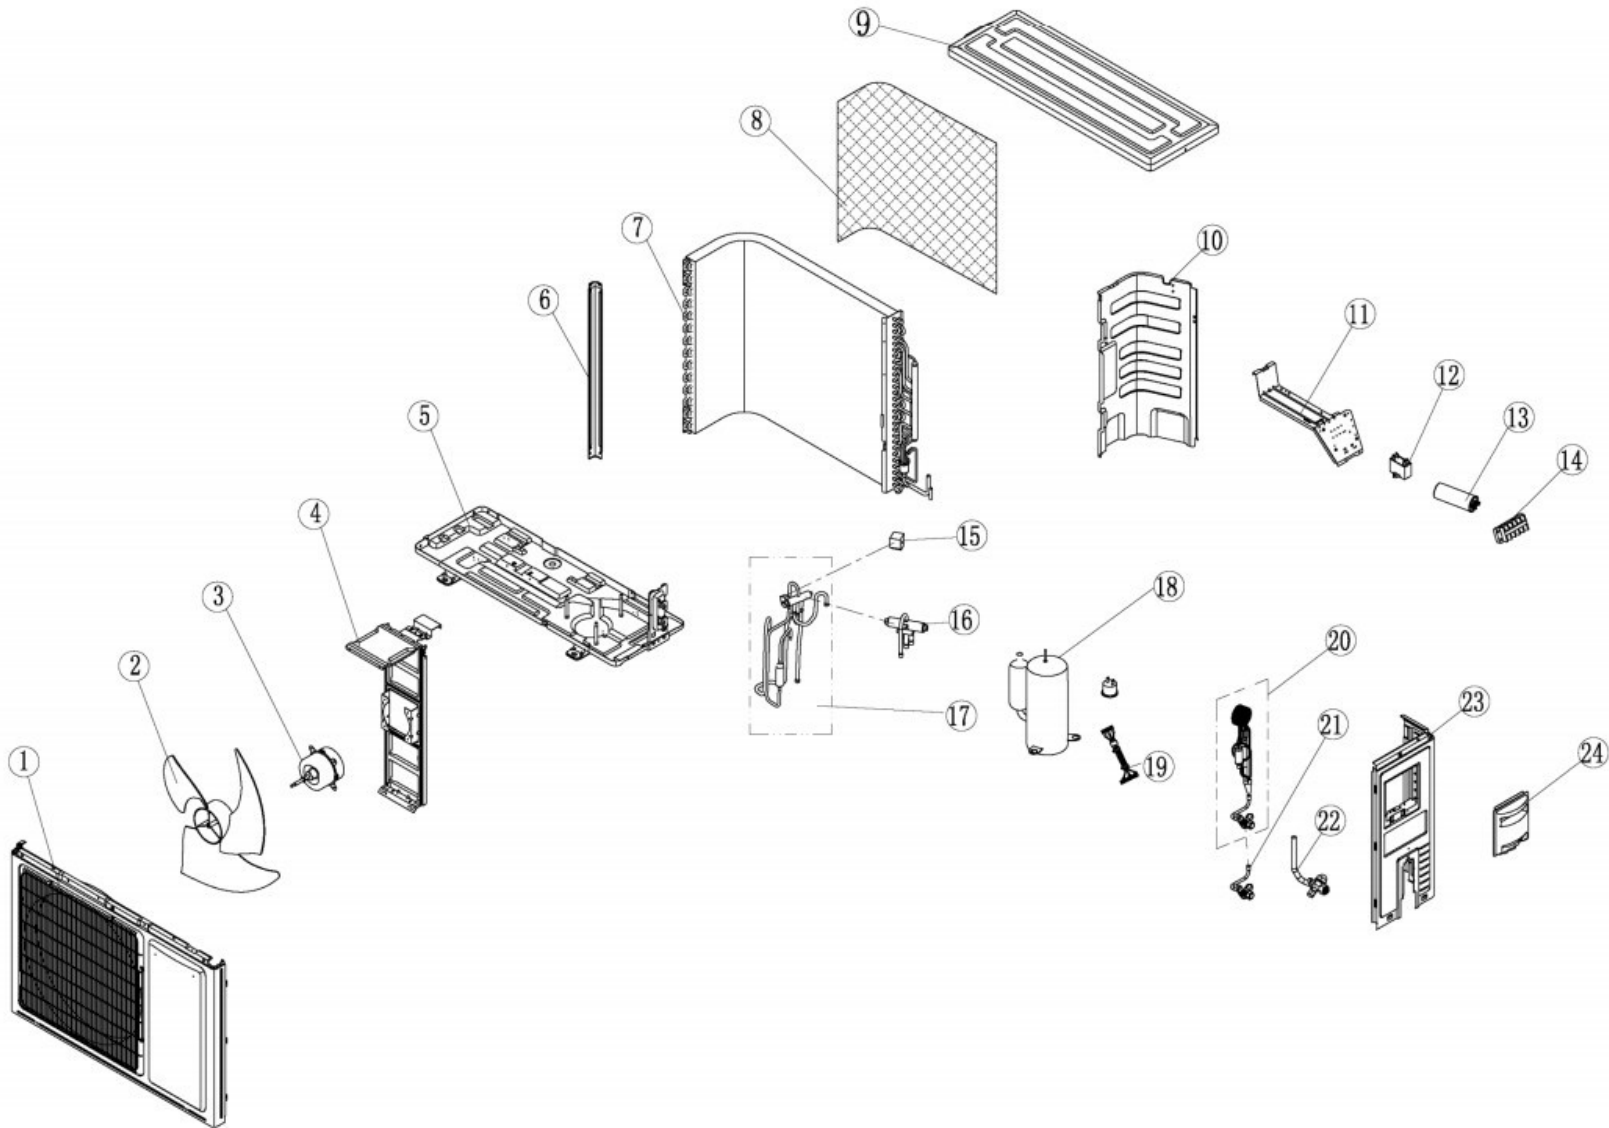

MINISPLIT - SWA4020Q

No. de Ilus	Descripción	Cantidad	No. de Parte
1	installation plate assy	1	1952168
2	base holder part	1	1994620
3	Vertical Level Vane	1	1987711
4	axes	1	1950205
5	level vane	1	1987697
6	axis sheath	1	1892482
7	cross-flow fan blade	1	1993357
8	bearing	1	1223739
9	baffle	1	1465670
10	Refrigeration system	1	2024081
11	motor guard	1	1987705
12	AC motor	1	2006736
13	motor cover	1	2091436
14	Step motor	1	1960644
15	baffle	1	1950192
16	Water pipe parts	1	1952748
17	electric box	1	1950165
18	electric box	1	1950189
19	Indoor Main Control Board Component	1	2103555
20	electric box cover	1	1950167
21	Wire terminal board	1	1226034
22	clamp	1	1450027
23	Power cord	1	1506198
24	Temperature sensor	1	1831400
25	Temperature sensor	1	1965628
26	Remote Controller	1	4113219
27	electric box cover	1	1987706
28	ornamental part	1	1987716
29	shell	1	2007192
30	ornamental part	1	1987717
31	Display Component	1	1996919
32	Filter net	2	1987712
33	panel	1	2082573

No. de Ilus	Descripción	Cantidad	No. de Parte
1	panel parts	1	2091671
2	propeller fan blade	1	2012031
3	AC motor	1	2082983
4	motor supporter assy	1	2080962
5	base holder part	1	2080899
6	mounting plate	1	1937150
7	Condenser assembly	1	2091811
8	back guard	1	1942720
9	upper board	1	2079942
10	clapboard part	1	2088152
11	electric box	1	2033943
12	Fan capacitor	1	1366577
13	Compressor capacitor	1	1225652
14	Wire terminal board	1	2031394
15	Four-way valve coil	1	1828619
16	4-way valve	1	1258654
17	4-way valve assembly	1	2103330
18	compressor parts	1	2008879
19	Compressor connect wire	1	1907307
20	Throttle Assembly	1	2092094
21	1/4 2-way valve	1	1844583
22	1/2 3-way valve	1	1844499
23	right side board	1	2033937
24	wiring distribution cover assy	1	1849016