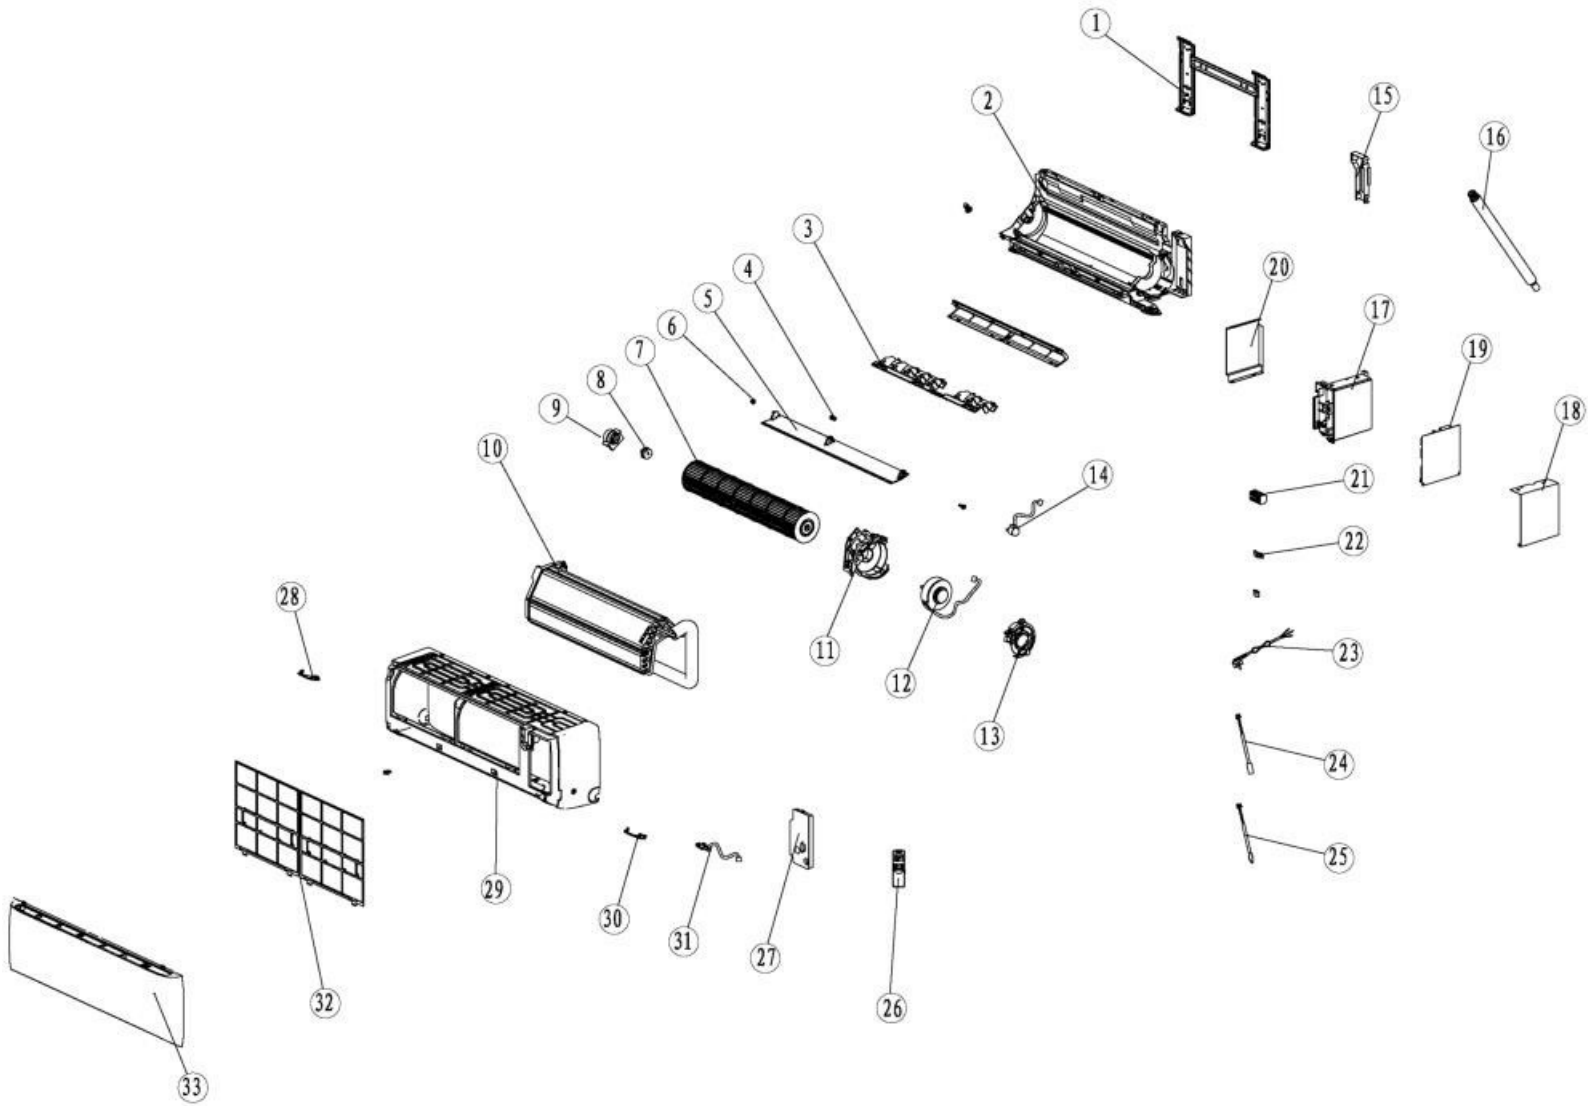

MINISPLIT - SWA4020Q

No. de Ilus	Descripción	Cantidad	No. de Parte
1	installation plate assy	1	1952168
2	base holder part	1	1994620
3	Vertical Level Vane	1	1987711
4	axes	1	1950205
5	level vane	1	1987697
6	axis sheath	1	1892482
7	cross-flow fan blade	1	1993357
8	bearing	1	1223739
9	baffle	1	1465670
10	Refrigeration system	1	2024081
11	motor guard	1	1987705
12	AC motor	1	2006736
13	motor cover	1	2091436
14	Step motor	1	1960644
15	baffle	1	1950192
16	Water pipe parts	1	1952748
17	electric box	1	1950165
18	electric box	1	1950189
19	Indoor Main Control Board Component	1	2103555
20	electric box cover	1	1950167
21	Wire terminal board	1	1226034
22	clamp	1	1450027
23	Power cord	1	1506198
24	Temperature sensor	1	1831400
25	Temperature sensor	1	1965628
26	Remote Controller	1	4113219
27	electric box cover	1	1987706
28	ornamental part	1	1987716
29	shell	1	2007192
30	ornamental part	1	1987717
31	Display Component	1	1996919
32	Filter net	2	1987712
33	panel	1	2082573

No. de Ilus	Descripción	Cantidad	No. de Parte
1	panel parts	1	2091671
2	propeller fan blade	1	2012031
3	AC motor	1	2082983
4	motor supporter assy	1	2080962
5	base holder part	1	2080899
6	mounting plate	1	1937150
7	Condenser assembly	1	2091811
8	back guard	1	1942720
9	upper board	1	2079942
10	clapboard part	1	2088152
11	electric box	1	2033943
12	Fan capacitor	1	1366577
13	Compressor capacitor	1	1225652
14	Wire terminal board	1	2031394
15	Four-way valve coil	1	1828619
16	4-way valve	1	1258654
17	4-way valve assembly	1	2103330
18	compressor parts	1	2008879
19	Compressor connect wire	1	1907307
20	Throttle Assembly	1	2092094
21	1/4 2-way valve	1	1844583
22	1/2 3-way valve	1	1844499
23	right side board	1	2033937
24	wiring distribution cover assy	1	1849016