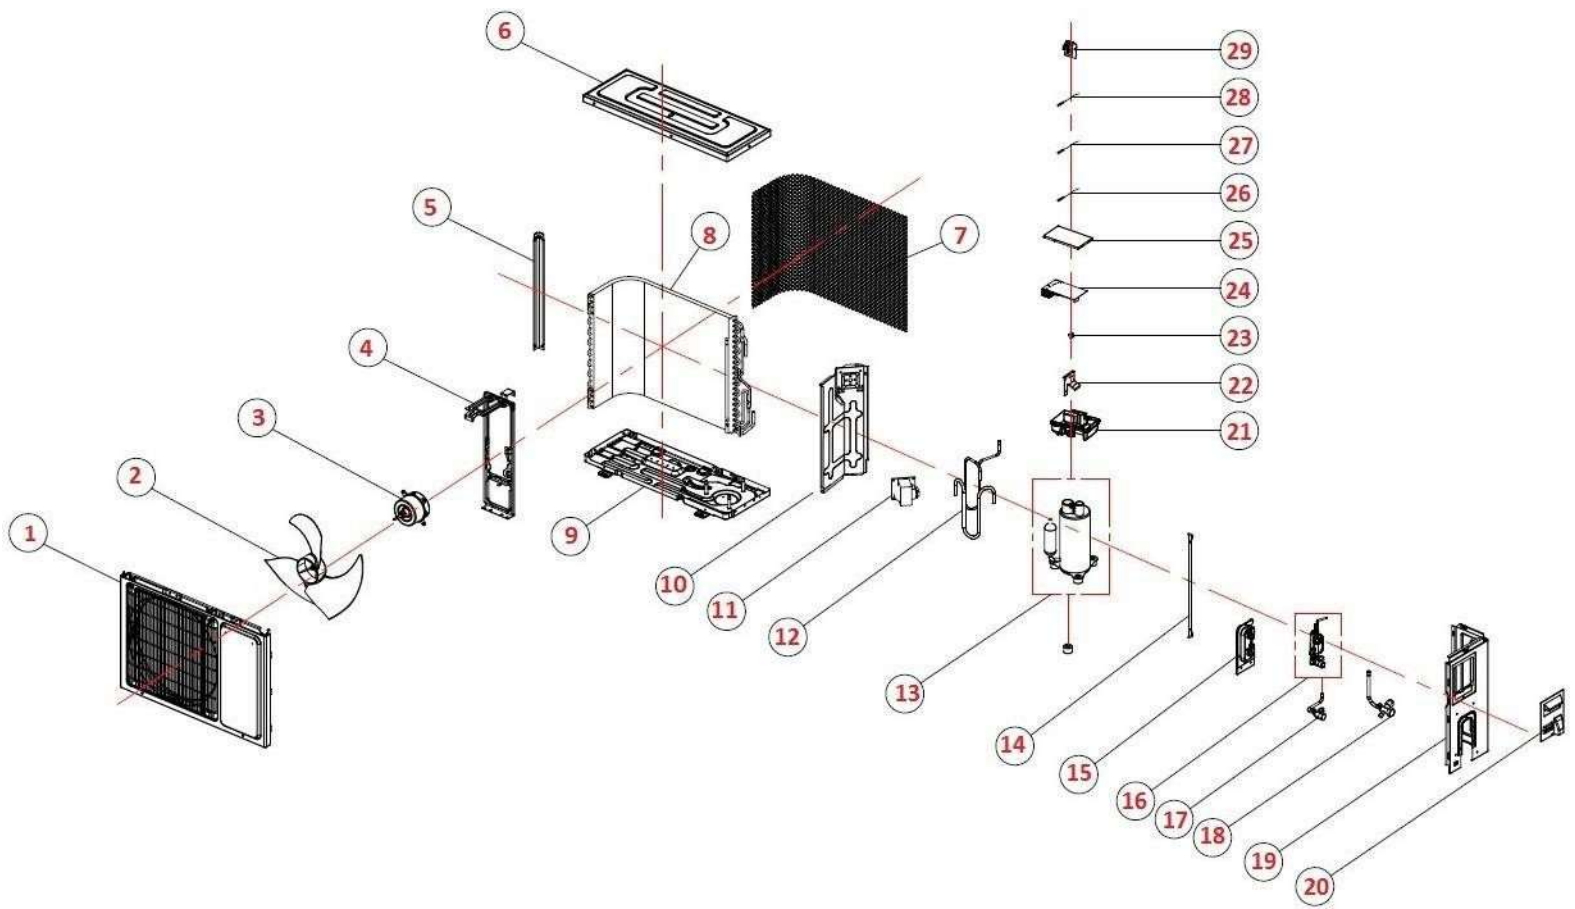

Whirlpool
SERVICE

CENTRO DE SOLUCIONES

LO ORIGINAL MARCA DIFERENCIA

EXPLOSIONADO DE PARTES

- MINI SPLIT -

MODELO | SWA5067Q

acros

Whirlpool
CORPORATION

MAYTAG

KitchenAid

No. Ilustración	Descripción	No. Parte
1	INSTALLATION PLATE ASSY	1861787
2	BAFFLE	1465666
3	BASE HOLDER PART	1867239
4	VERTICAL LEVEL VANE	1465662
5	LEVEL VANE	1555374
6	CROSS-FLOW FAN BLADE	1466014
7	BEARING	1223739
8	BAFFLE	1465670
9	REFRIGERATION SYSTEM	1895372
10	MOTOR GUARD	1465756
11	FAN MOTOR	1505210
12	MOTOR COVER	1465757
13	REMOTE CONTROLLER	4046900
14	ELECTRIC BOX COVER	1465763
15	TEMPERATURE SENSOR	1387643
16	TEMPERATURE SENSOR	1471151
17	OVER CLAMP	1839902
18	WIRE TERMINAL BOARD	1262152
19	ELECTRIC BOX COVER	1840039
20	ELEC JOINT BOX PLATE	1465761
21	INDOOR MAIN CONTROL BOARD COMPONENT	1873064
22	ELECTRIC BOX	1839901
23	ELEC JOINT BOX PLATE	1465762
24	WATER PIPE PARTS	1470426
25	AXIS SHEATH	1222824
26	STEP MOTOR	1260259
26-1	AXLE SLEEVE	1465593
27	SHELL	1856613
28	DECORATIVE PANEL	1856614
29	DISPLAY COMPONENT	1878015
30	PANEL	4046886
31	DISPLAY FILM	4046960
32	FILTER	1506312

No. Ilustración	Descripción	No. Parte
1	PANEL PARTS	1561140
2	PROPELLER FAN BLADE	1554168
3	FAN MOTOR	1848432
4	MOTOR SUPPORTER	1308210
5	MOUNTING PLATE	1248091
6	UPPER BOARD	1554206
7	BACK GUARD	1834841
8	CONDENSER ASSEMBLY	1850796
9	BASE HOLDER PART	1560939
10	CLAPBOARD	1823290
11	PFC INDUCTANCE	1343046
12	PIPE ASS'Y	1894823
13	COMPRESSOR	1850749
14	Compressor connect wire	1822371
15	mounting plate	1554211
17	2-way valve	1258653
18	3-way valve	1513514
19	side panel	1554207
20	wiring distribution cover assy	1276574
21	electric box	1823291
22	connecting board	1407674
23	Wire terminal board	1874547
24	Outdoor Main Control Board Component	1874708
25	electric box cover	1823292
26	Temperature sensor	1472663
27	Temperature sensor	1472664
28	Temperature sensor	1831029
29	Flame state seat	1204958