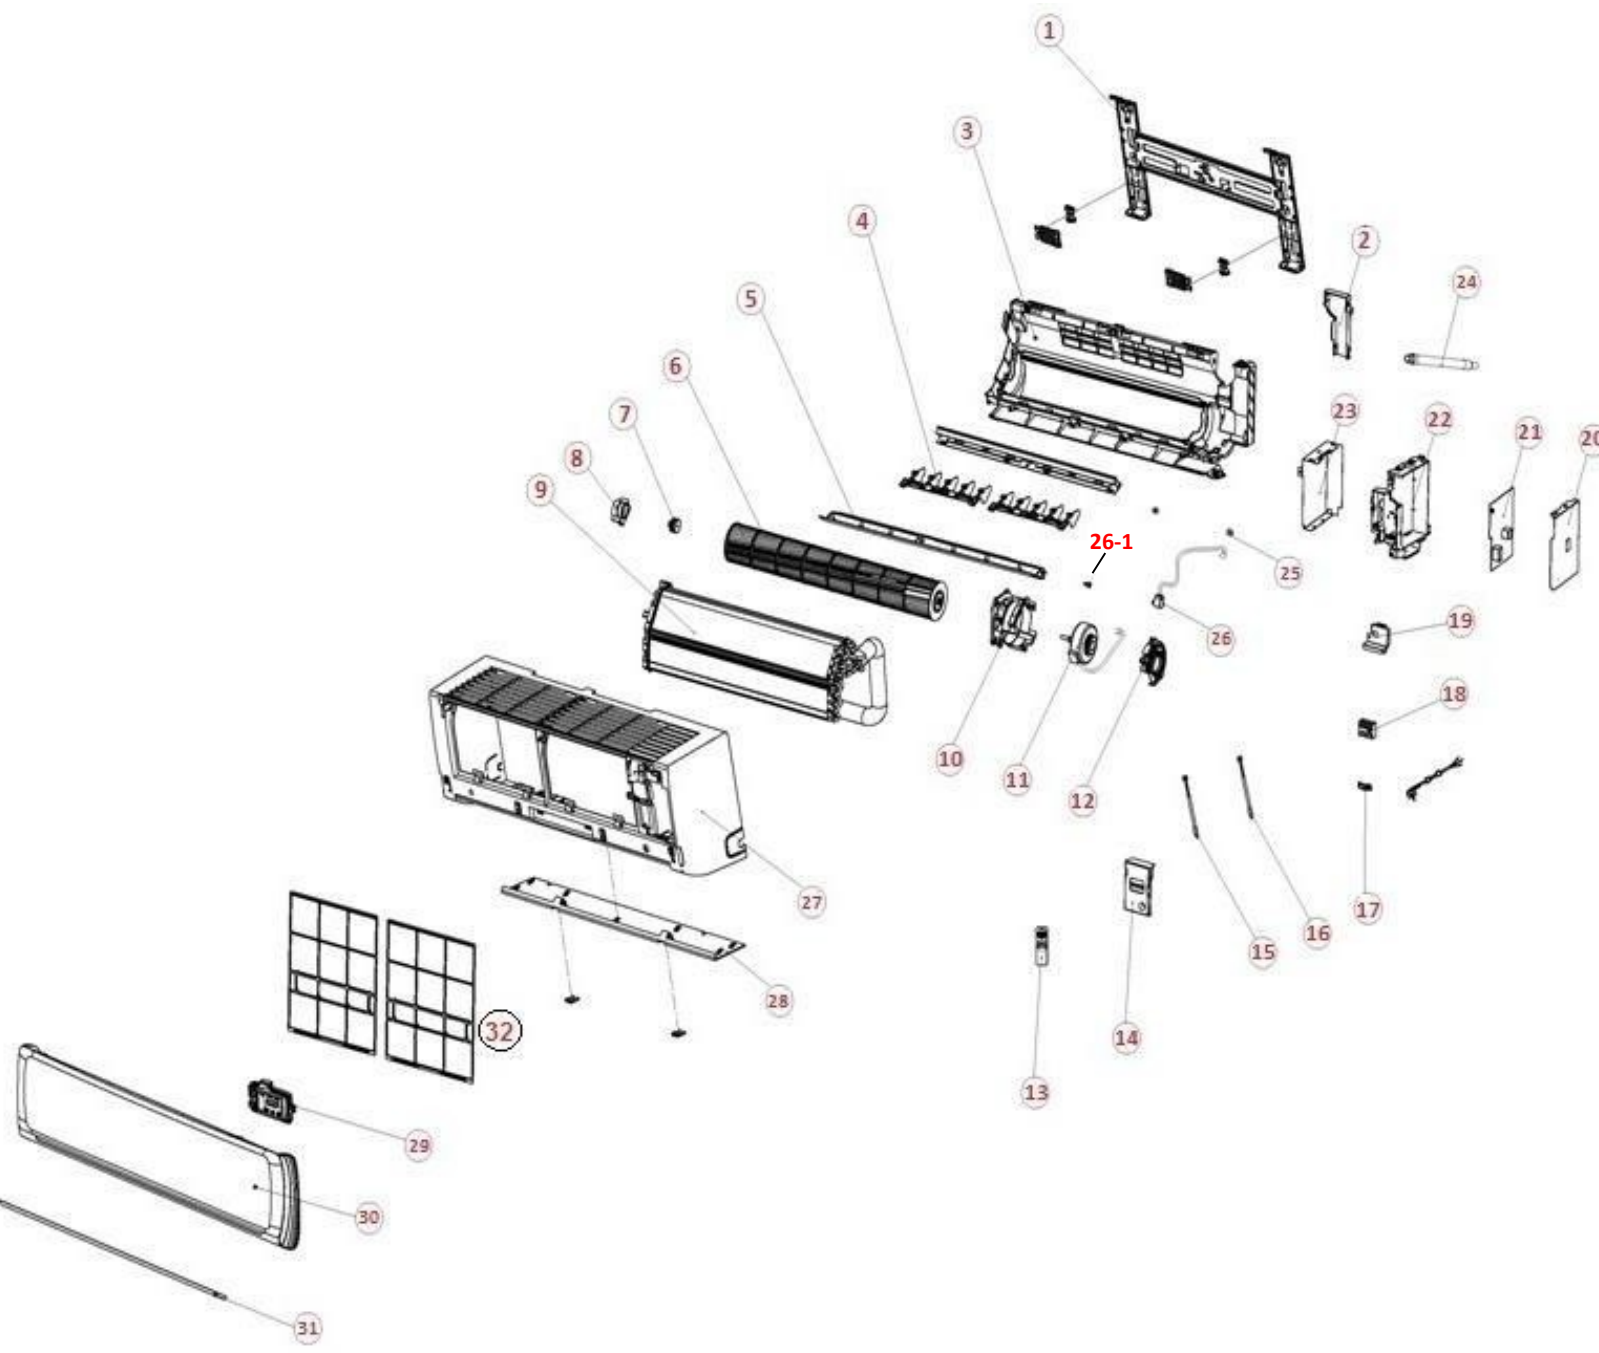

Whirlpool
SERVICE

CENTRO DE SOLUCIONES

LO ORIGINAL MARCA DIFERENCIA

EXPLOSIONADO DE PARTES

- MINI SPLIT -

MODELO | SWA5067Q

acros

Whirlpool
CORPORATION

MAYTAG

KitchenAid

No. Ilustración	Descripción	No. Parte
1	INSTALLATION PLATE ASSY	1861787
2	BAFFLE	1465666
3	BASE HOLDER PART	1867239
4	VERTICAL LEVEL VANE	1465662
5	LEVEL VANE	1555374
6	CROSS-FLOW FAN BLADE	1466014
7	BEARING	1223739
8	BAFFLE	1465670
9	REFRIGERATION SYSTEM	1895372
10	MOTOR GUARD	1465756
11	FAN MOTOR	1505210
12	MOTOR COVER	1465757
13	REMOTE CONTROLLER	4046900
14	ELECTRIC BOX COVER	1465763
15	TEMPERATURE SENSOR	1387643
16	TEMPERATURE SENSOR	1471151
17	OVER CLAMP	1839902
18	WIRE TERMINAL BOARD	1262152
19	ELECTRIC BOX COVER	1840039
20	ELEC JOINT BOX PLATE	1465761
21	INDOOR MAIN CONTROL BOARD COMPONENT	1873064
22	ELECTRIC BOX	1839901
23	ELEC JOINT BOX PLATE	1465762
24	WATER PIPE PARTS	1470426
25	AXIS SHEATH	1222824
26	STEP MOTOR	1260259
26-1	AXLE SLEEVE	1465593
27	SHELL	1856613
28	DECORATIVE PANEL	1856614
29	DISPLAY COMPONENT	1878015
30	PANEL	4046886
31	DISPLAY FILM	4046960
32	FILTER	1506312

No. Ilustración	Descripción	No. Parte
1	PANEL PARTS	1561140
2	PROPELLER FAN BLADE	1554168
3	FAN MOTOR	1848432
4	MOTOR SUPPORTER	1308210
5	MOUNTING PLATE	1248091
6	UPPER BOARD	1554206
7	BACK GUARD	1834841
8	CONDENSER ASSEMBLY	1850796
9	BASE HOLDER PART	1560939
10	CLAPBOARD	1823290
11	PFC INDUCTANCE	1343046
12	PIPE ASS'Y	1894823
13	COMPRESSOR	1850749
14	Compressor connect wire	1822371
15	mounting plate	1554211
17	2-way valve	1258653
18	3-way valve	1513514
19	side panel	1554207
20	wiring distribution cover assy	1276574
21	electric box	1823291
22	connecting board	1407674
23	Wire terminal board	1874547
24	Outdoor Main Control Board Component	1874708
25	electric box cover	1823292
26	Temperature sensor	1472663
27	Temperature sensor	1472664
28	Temperature sensor	1831029
29	Flame state seat	1204958