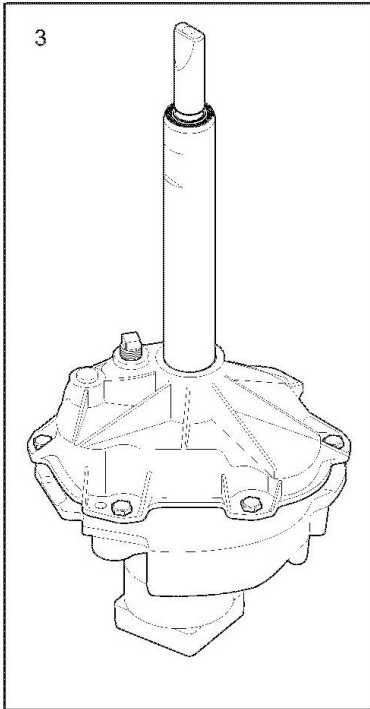

## Lavadora W.W. SWS1339CC2

Guía	N.P.	Descripción
3	131433300	Bumper,lid hinge
3A	134075500	Bumper,lid ,front
4	131385910	Hinge-bar,LH
4A	131374220	Hinge bar R.H.
5	5303208743	Grommet,hinge
6	131374401	LID-WHITE
7	3205821	Clip,top-to-front
9	131390000	Lid Strike
11	3204368	Screw,lid strike mtg ,6-20B X 0.375
20	5303208751	Hinge,top panel ,cabinet rear
31	134501000	Power Cord,electric svce
32	5303209428	Bushing,power cord
33	131389300	Valve,water ,115 V
34	131205500	Screw,cab body ,1/4-14 x 0.625 ,side-to-base
35	5308002385	SNUBBER RING
36	3204380	SHIPPING BLOCK
37	131658900	Screw,shipping ,1/4-20 x 1.001 ,yellow ,unit base
38	134773500	BASE ASSEMBLY
41	131258400	Screw,10-16AB x 0.500
42	131104303	PANEL - FRONT - WHITE
43	131422100	PAD-LEVELING LEG
44	5303309673	Screw,leveling leg ,with pad
45	131346400	Pin,panel locator
46	134046600	Cabinet Assy,white ,back and sides
50	134101800	Lock,lid ,w/ext switch
53	131452692	Panel,white ,top
54	5303208778	DISPENSER-BLEACH
55	5303212876	Spring,lid assist

## Lavadora W.W. SWS1339CC2

Guía	N.P.	Descripción
27	5303270023	Screw,set,hex hd cup ,5/16-18 x 0.85 ,xmsn pulley
28	134511600	V-Belt,washer drive ,standard 4L
29	131498301	Pulley,xmsn drive
30	131862900	Idler Arm Assy,VAW ,with pulley
33	3204425	Spring,torsional
34	3204426	SLEEVE-IDLER PIVOT
35	3161433	RING-RETAINING
36	5303261031	WASHER-PIVOT SHAFT
37	5303161306	Washer,spring type
38	5303318708	Nut,hex flange ,motor mounting
40	134159500	Motor,3/4 hp,2 speed ,with pulley
41	131513300	Shield,motor assy ,w/speed nuts
41	131715801	Shield,motor assy ,w/capacitor,nut
41	5303283052	Speed Nut,motor shield ,steel clip
43	137221600	Pump,drain
45	134592700	Hose,drain
48	131306234	Clamp,hose ,wire
49	131494800	HOSE-PUMP TO TUB
51	134164400	Screw,hex washer head ,5/16-18 x 0.625
53	5300771996	Tube,pressure ,vinyl
56	131468900	Screw,agitator mtg ,5/16-18 x 1.250
57	131339600	Spacer,agitator mtg ,rubber
58	134160900	Screw,washer hd ,10-16AB X 0.75