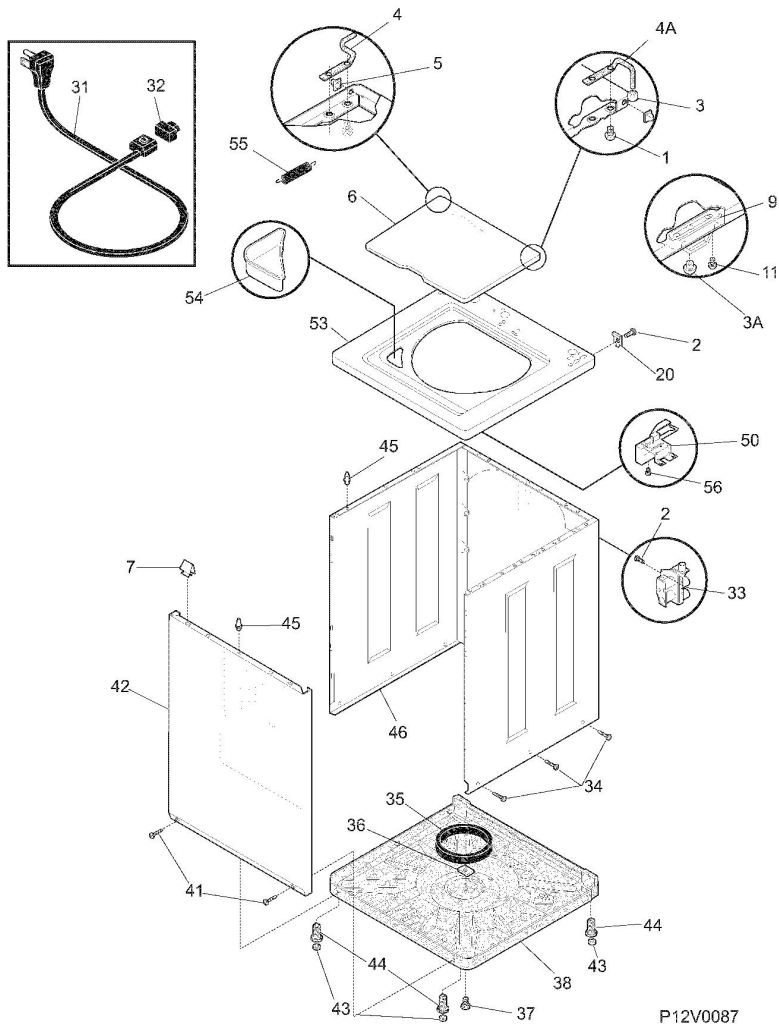

Publication No: 5995475521

SWS1339CC2

CABINET/TOP

P12V0087