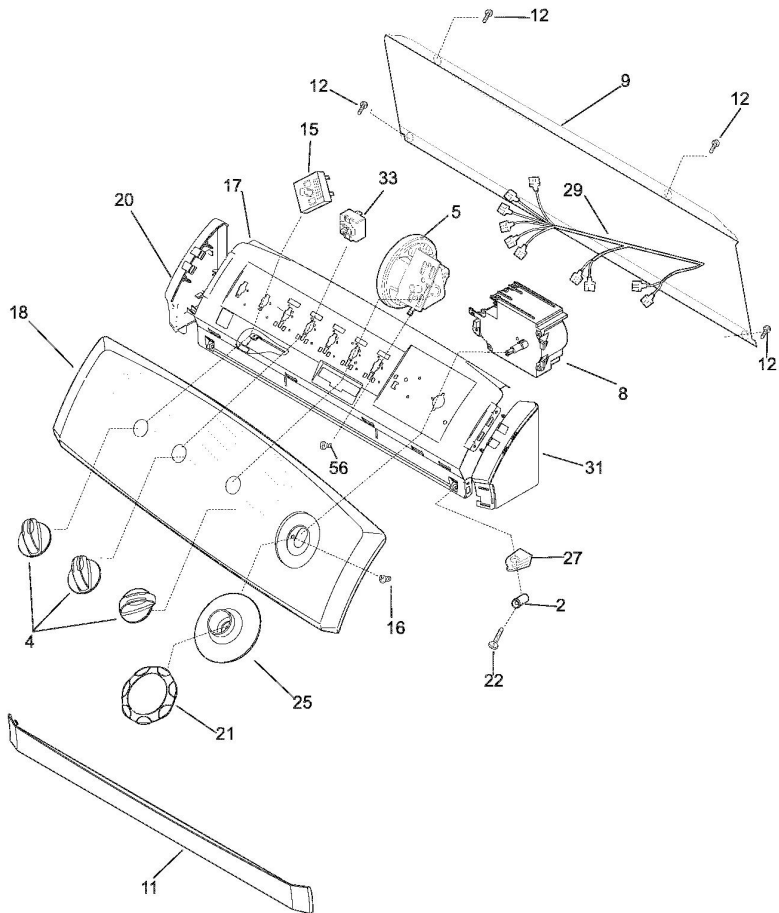

Publication No: 5995475521

SWS1339CC2

CONTROL/PANEL

P12C0340