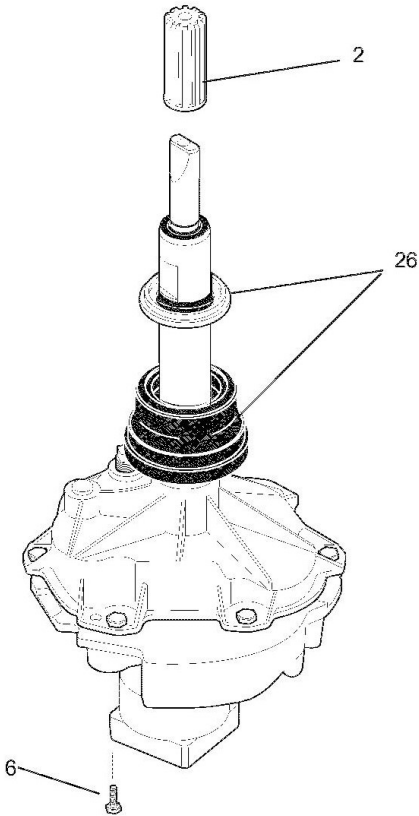

## Lavadora W.W. SWS1339CC2

Guía	N.P.	Descripción
27	5303270023	Screw,set,hex hd cup ,5/16-18 x 0.85 ,xmsn pulley
28	134511600	V-Belt,washer drive ,standard 4L
29	131498301	Pulley,xmsn drive
30	131862900	Idler Arm Assy,VAW ,with pulley
33	3204425	Spring,torsional
34	3204426	SLEEVE-IDLER PIVOT
35	3161433	RING-RETAINING
36	5303261031	WASHER-PIVOT SHAFT
37	5303161306	Washer,spring type
38	5303318708	Nut,hex flange ,motor mounting
40	134159500	Motor,3/4 hp,2 speed ,with pulley
41	131513300	Shield,motor assy ,w/speed nuts
41	131715801	Shield,motor assy ,w/capacitor,nut
41	5303283052	Speed Nut,motor shield ,steel clip
43	137221600	Pump,drain
45	134592700	Hose,drain
48	131306234	Clamp,hose ,wire
49	131494800	HOSE-PUMP TO TUB
51	134164400	Screw,hex washer head ,5/16-18 x 0.625
53	5300771996	Tube,pressure ,vinyl
56	131468900	Screw,agitator mtg ,5/16-18 x 1.250
57	131339600	Spacer,agitator mtg ,rubber
58	134160900	Screw,washer hd ,10-16AB X 0.75

Guía	N.P.	Descripción
2	134418700	Hub,drive ,agitator
3	134737100	Transmission Assy,H+helical gear
6	134197900	Screw,hex washer head ,1/4-20 x 0.437
26	5303279394	Seal Assy,tub ,transmission

Publication No: 5995475521