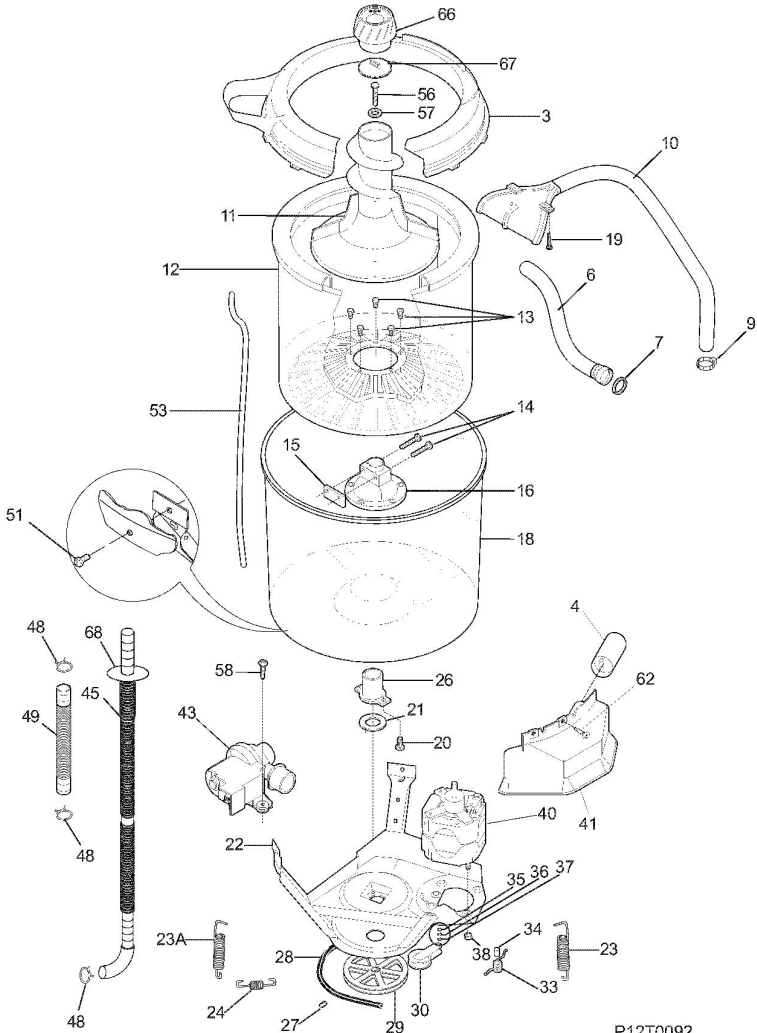

Lavadora W.W. SWS1339CC2

Publication No: 5995475521

SWS1339CC2

MOTOR/TUB

P12T0092