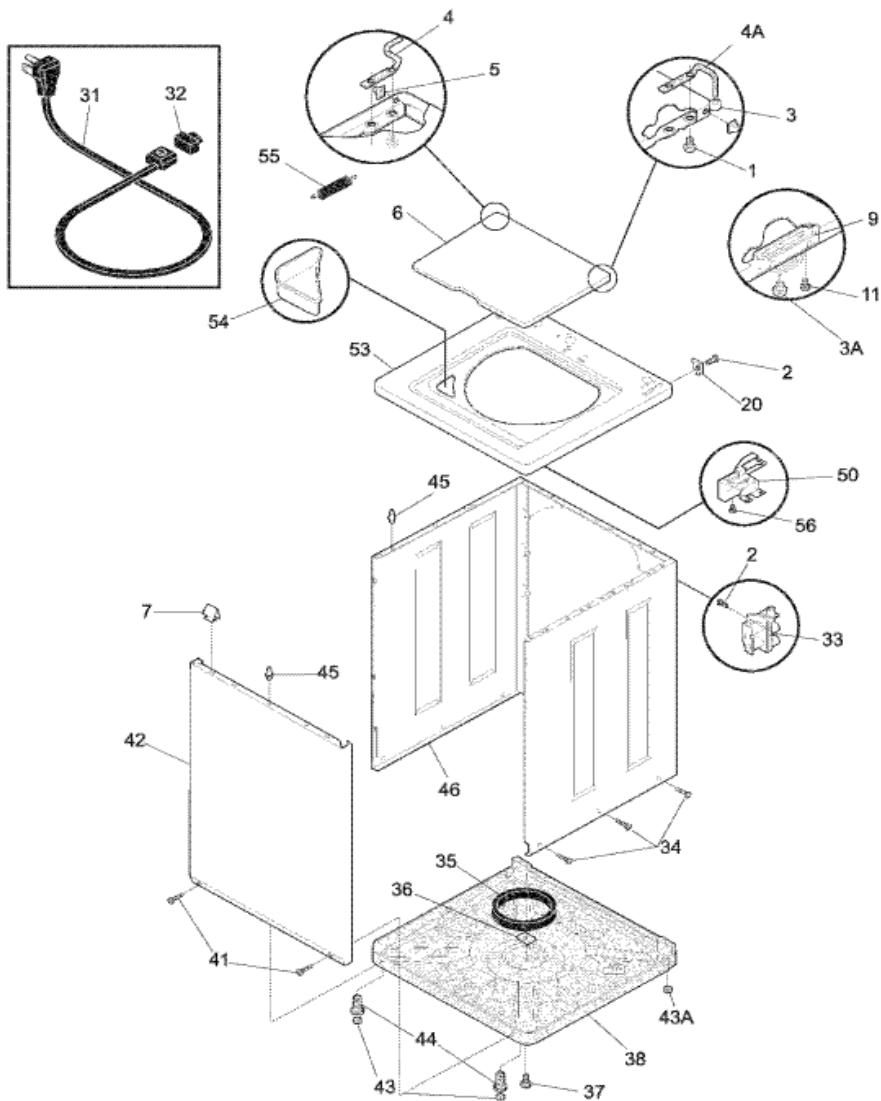

Distribuidor Autorizado

SurteRápido.com

Venta de Refacciones
Electrodomesticas

SWX703CQ0 GABINETE

SWX703CQ0 GABINETE

1	134203900	SCREW,PAN HD PHILLIPS , (S/P)
2	131168200	SCREW,PAN HEAD ,8-18B X 0.31 (S/P)
3	131433300	BUMPER,LID HINGE (S/P)
4	131385910	HINGE BAR,LH (S/P)
5	5303208743	GROMMET,HINGE (S/P)
6	131374404	LID,BISQUE ,NO INST. (S/P)
7	3205821	CLIP, TOP-TO-FRONT (S/P)
9	131390000	LID STRIKE
11	3204368	SCREW,LID STRIKE MTG ,6-20B X 0.375 (S/P)
20	5303208751	HINGE, TOP PANEL ,CABINET REAR
31	134501000	POWER CORD,ELECTRIC SVCE (S/P)
32	5303209428	BUSHING,POWER CORD (S/P)
34	131205500	SCREW,CAB BODY , (S/P)
35	5308002385	SNUBBER RING
36	3204380	SHIPPING BLOCK (S/P)
37	131658900	SCREW,SHIPPING , (S/P)
38	5303311213	BASE ASSEMBLY (S/P)
41	131258400	SCREW,10-16AB X 0.500 (S/P)
42	131104306	PANEL,FRONT ,BISQUE (S/P)
43	131422100	PAD,LEVELING LEG ,FRONT
44	5303309673	SCREW,LEVELING LEG ,WITH PAD
45	131346400	PIN,PANEL LOCATOR ,SIDE (S/P)
46	134046603	CABINET ASSY,BISQUE ,BACK AND SIDES (S/P)
53	131452696	PANEL,BISQUE ,TOP (S/P)
54	5303208778	DISPENSER,BLEACH (S/P)
55	5303212876	SPRING,LID ASSIST
56	131243700	SCREW,PAN HEAD , (S/P)
43A	131422200	PAD,SELF LVLG LEG ,REAR (S/P)
F33	134140200	VALVE,WATER ,115 V (S/P)
4A	131374220	HINGE BAR,RH (S/P)
3A	134075500	BUMPER,LID ,FRONT
F50	134101800	LOCK,LID ,W/EXT SWITCH