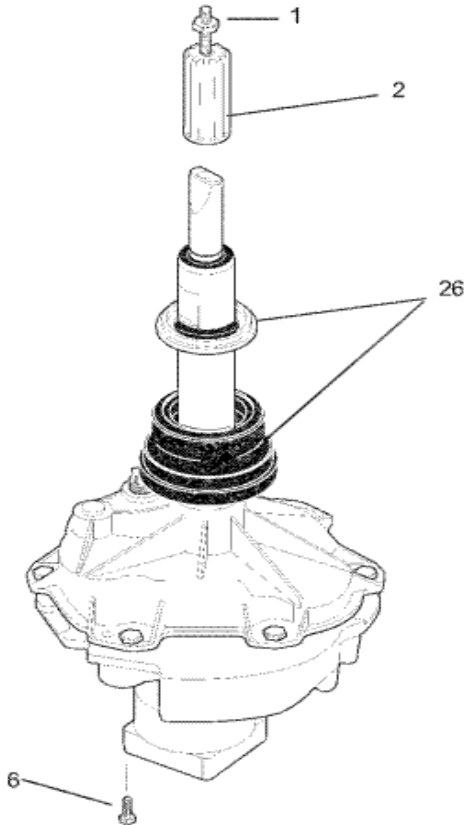

Distribuidor Autorizado

SurteRápido.com

Venta de Refacciones
Electrodomesticas

SWX703CQ0 TINA

SWX703CQ0 TINA

1	3204395	CAP,AGITATOR ,STANDARD,SLIM
2	3204396	SEAL,AGITATOR CAP
3	131398303	COVER,SPLASH TUB ,WITH SEAL
6	131279600	HOSE,WATER INLET ,4 FT. ,HOSE & WASHER (S/P)
7	5303161296	WASHER,INLET HOSE (S/P)
9	5303304824	CLAMP
10	131726300	HOSE ASSY,W/NOZZLE,CLAMP
13	5303283293	SCREW,TRUNION ,5/16-18 X 0.625 ,(5)
14	131192800	SCREW,LOCKPLATE ,5/16-18 X 1.625
15	5308001923	PLATE,LOCK
16	131545101	TRUNNION
18	131557201	TUB,SPLASH ,W/AIR DOME,BRG (S/P)
19	131205300	SCREW,10-16 X 0.750 (S/P)
20	3205150	SCREW,TUB BEARING ,8-12B X 0.750 (S/P)
21	5308002401	WASHER,SPIN BEARING ,UPPER
22	131373610	LEG & DOME ASSY
23	5303208858	SPRING,VERTICAL ,SHORT
24	131373900	SPRING,HORIZONTAL
25	3205405	DISPENSER,ADDITIVE
27	5303304825	SCREW,SET,HEX HD CUP , (S/P)
33	3204425	SPRING,TORSIONAL
34	3204426	SLEEVE,IDLER PIVOT
35	3161433	RING,RETAINING
36	5303261031	WASHER,PIVOT SHAFT
37	5303161306	WASHER,SPRING TYPE
38	5303318708	NUT,HEX FLANGE ,MOTOR MOUNTING (S/P)
41	5303283052	· SPEED NUT,MOTOR SHIELD ,STEEL CLIP (S/P)
41	131513300	· SHIELD,MOTOR ASSY ,W/SPEED NUTS (S/P)
45	134049200	HOSE,DRAIN
48	131306234	CLAMP,PUMP TO TRAP (S/P)
51	134164400	SCREW,HEX WASHER HEAD ,5/16-18 X 0.625 (S/P)
53	5300771996	TUBE,PRESSURE ,VINYL (S/P)
58	134160900	SCREW,QUADREX ,10-16AB X 0.750 (S/P)

SWX703CQ0 TRANSMISION

1	131206800	STUD,AGITATOR CAP (S/P)
2	134418700	HUB,DRIVE ,AGITATOR
6	134197900	SCREW,HEX WASHER HEAD ,1/4-20 X 0.437 (S/P)
F3	134588800	TRANSMISSION ASSY,H-HELICAL GEAR
T26	5308950197	SEAL ASSY,TUB ,TRANSMISSION