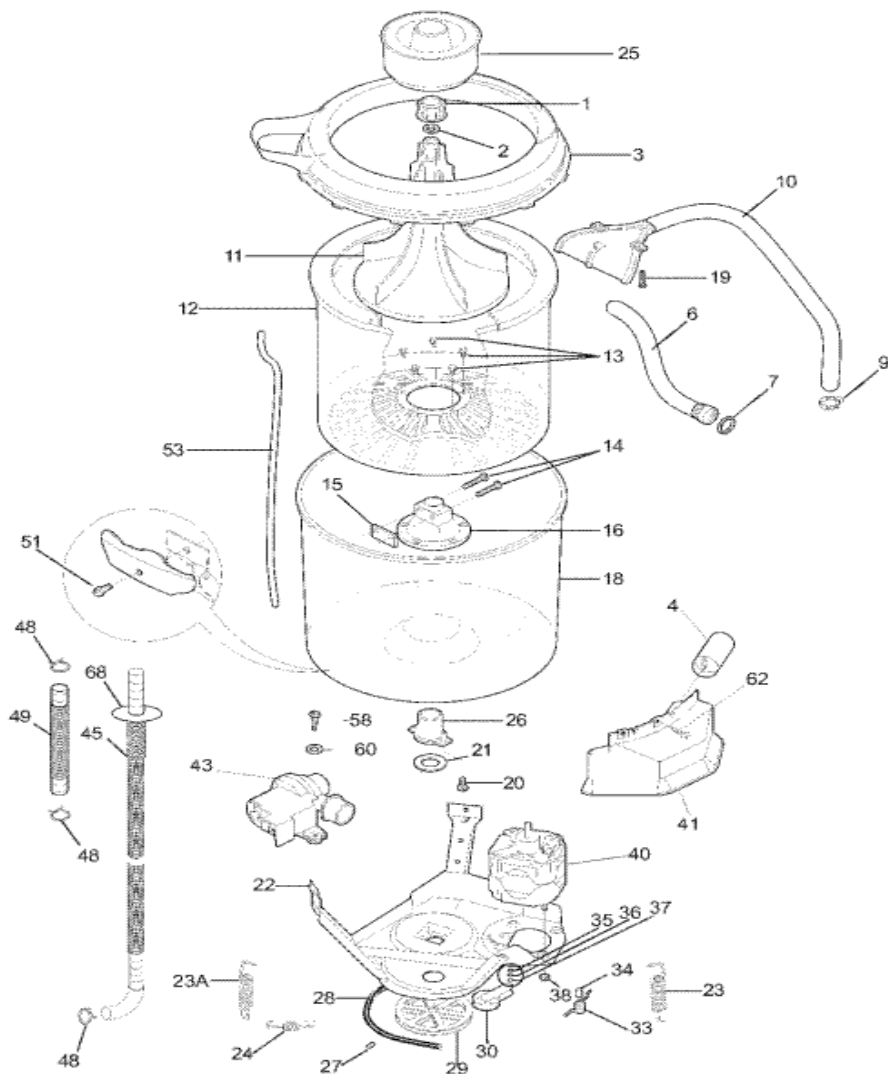

Distribuidor Autorizado

SurteRápido.com

Venta de Refacciones
Electrodomesticas

SWX703CQ0 TINA

SWX703CQ0 TINA

1	3204395	CAP,AGITATOR ,STANDARD,SLIM
2	3204396	SEAL,AGITATOR CAP
3	131398303	COVER,SPLASH TUB ,WITH SEAL
6	131279600	HOSE,WATER INLET ,4 FT. ,HOSE & WASHER (S/P)
7	5303161296	WASHER,INLET HOSE (S/P)
9	5303304824	CLAMP
10	131726300	HOSE ASSY,W/NOZZLE,CLAMP
13	5303283293	SCREW,TRUNION ,5/16-18 X 0.625 ,(5)
14	131192800	SCREW,LOCKPLATE ,5/16-18 X 1.625
15	5308001923	PLATE,LOCK
16	131545101	TRUNNION
18	131557201	TUB,SPLASH ,W/AIR DOME,BRG (S/P)
19	131205300	SCREW,10-16 X 0.750 (S/P)
20	3205150	SCREW,TUB BEARING ,8-12B X 0.750 (S/P)
21	5308002401	WASHER,SPIN BEARING ,UPPER
22	131373610	LEG & DOME ASSY
23	5303208858	SPRING,VERTICAL ,SHORT
24	131373900	SPRING,HORIZONTAL
25	3205405	DISPENSER,ADDITIVE
27	5303304825	SCREW,SET,HEX HD CUP , (S/P)
33	3204425	SPRING,TORSIONAL
34	3204426	SLEEVE,IDLER PIVOT
35	3161433	RING,RETAINING
36	5303261031	WASHER,PIVOT SHAFT
37	5303161306	WASHER,SPRING TYPE
38	5303318708	NUT,HEX FLANGE ,MOTOR MOUNTING (S/P)
41	5303283052	· SPEED NUT,MOTOR SHIELD ,STEEL CLIP (S/P)
41	131513300	· SHIELD,MOTOR ASSY ,W/SPEED NUTS (S/P)
45	134049200	HOSE,DRAIN
48	131306234	CLAMP,PUMP TO TRAP (S/P)
51	134164400	SCREW,HEX WASHER HEAD ,5/16-18 X 0.625 (S/P)
53	5300771996	TUBE,PRESSURE ,VINYL (S/P)
58	134160900	SCREW,QUADREX ,10-16AB X 0.750 (S/P)

SWX703CQ0 TRANSMISION

1	131206800	STUD,AGITATOR CAP (S/P)
2	134418700	HUB,DRIVE ,AGITATOR
6	134197900	SCREW,HEX WASHER HEAD ,1/4-20 X 0.437 (S/P)
F3	134588800	TRANSMISSION ASSY,H-HELICAL GEAR
T26	5308950197	SEAL ASSY,TUB ,TRANSMISSION