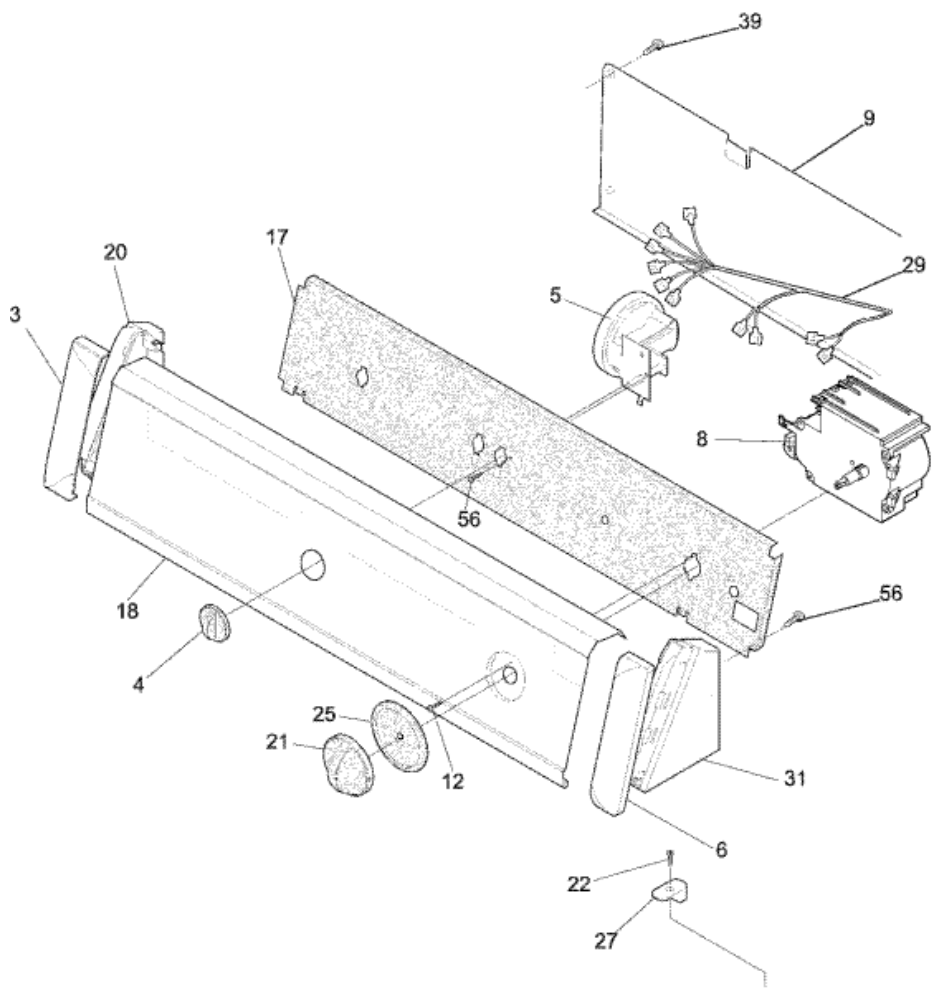

SWX703CQ0 TABLERO