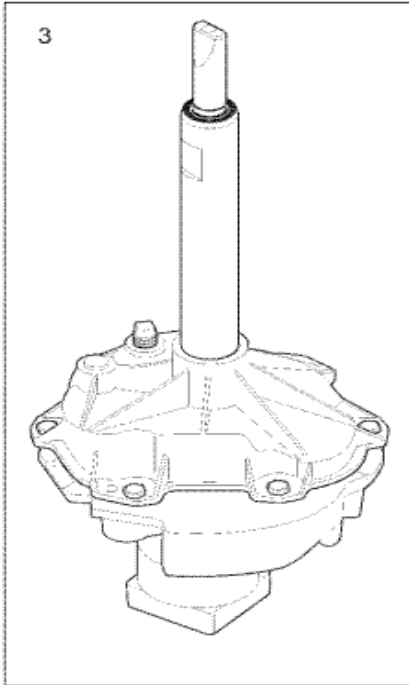

Distribuidor Autorizado

SurteRápido.com

Venta de Refacciones
Electrodomesticas

SWX703CQ0 TINA

SWX703CQ0 TINA

1	3204395	CAP,AGITATOR ,STANDARD,SLIM
2	3204396	SEAL,AGITATOR CAP
3	131398303	COVER,SPLASH TUB ,WITH SEAL
6	131279600	HOSE,WATER INLET ,4 FT. ,HOSE & WASHER (S/P)
7	5303161296	WASHER,INLET HOSE (S/P)
9	5303304824	CLAMP
10	131726300	HOSE ASSY,W/NOZZLE,CLAMP
13	5303283293	SCREW,TRUNION ,5/16-18 X 0.625 ,(5)
14	131192800	SCREW,LOCKPLATE ,5/16-18 X 1.625
15	5308001923	PLATE,LOCK
16	131545101	TRUNNION
18	131557201	TUB,SPLASH ,W/AIR DOME,BRG (S/P)
19	131205300	SCREW,10-16 X 0.750 (S/P)
20	3205150	SCREW,TUB BEARING ,8-12B X 0.750 (S/P)
21	5308002401	WASHER,SPIN BEARING ,UPPER
22	131373610	LEG & DOME ASSY
23	5303208858	SPRING,VERTICAL ,SHORT
24	131373900	SPRING,HORIZONTAL
25	3205405	DISPENSER,ADDITIVE
27	5303304825	SCREW,SET,HEX HD CUP , (S/P)
33	3204425	SPRING,TORSIONAL
34	3204426	SLEEVE,IDLER PIVOT
35	3161433	RING,RETAINING
36	5303261031	WASHER,PIVOT SHAFT
37	5303161306	WASHER,SPRING TYPE
38	5303318708	NUT,HEX FLANGE ,MOTOR MOUNTING (S/P)
41	5303283052	· SPEED NUT,MOTOR SHIELD ,STEEL CLIP (S/P)
41	131513300	· SHIELD,MOTOR ASSY ,W/SPEED NUTS (S/P)
45	134049200	HOSE,DRAIN
48	131306234	CLAMP,PUMP TO TRAP (S/P)
51	134164400	SCREW,HEX WASHER HEAD ,5/16-18 X 0.625 (S/P)
53	5300771996	TUBE,PRESSURE ,VINYL (S/P)
58	134160900	SCREW,QUADREX ,10-16AB X 0.750 (S/P)

SWX703CQ0 TRANSMISION

1	131206800	STUD,AGITATOR CAP (S/P)
2	134418700	HUB,DRIVE ,AGITATOR
6	134197900	SCREW,HEX WASHER HEAD ,1/4-20 X 0.437 (S/P)
F3	134588800	TRANSMISSION ASSY,H-HELICAL GEAR
T26	5308950197	SEAL ASSY,TUB ,TRANSMISSION