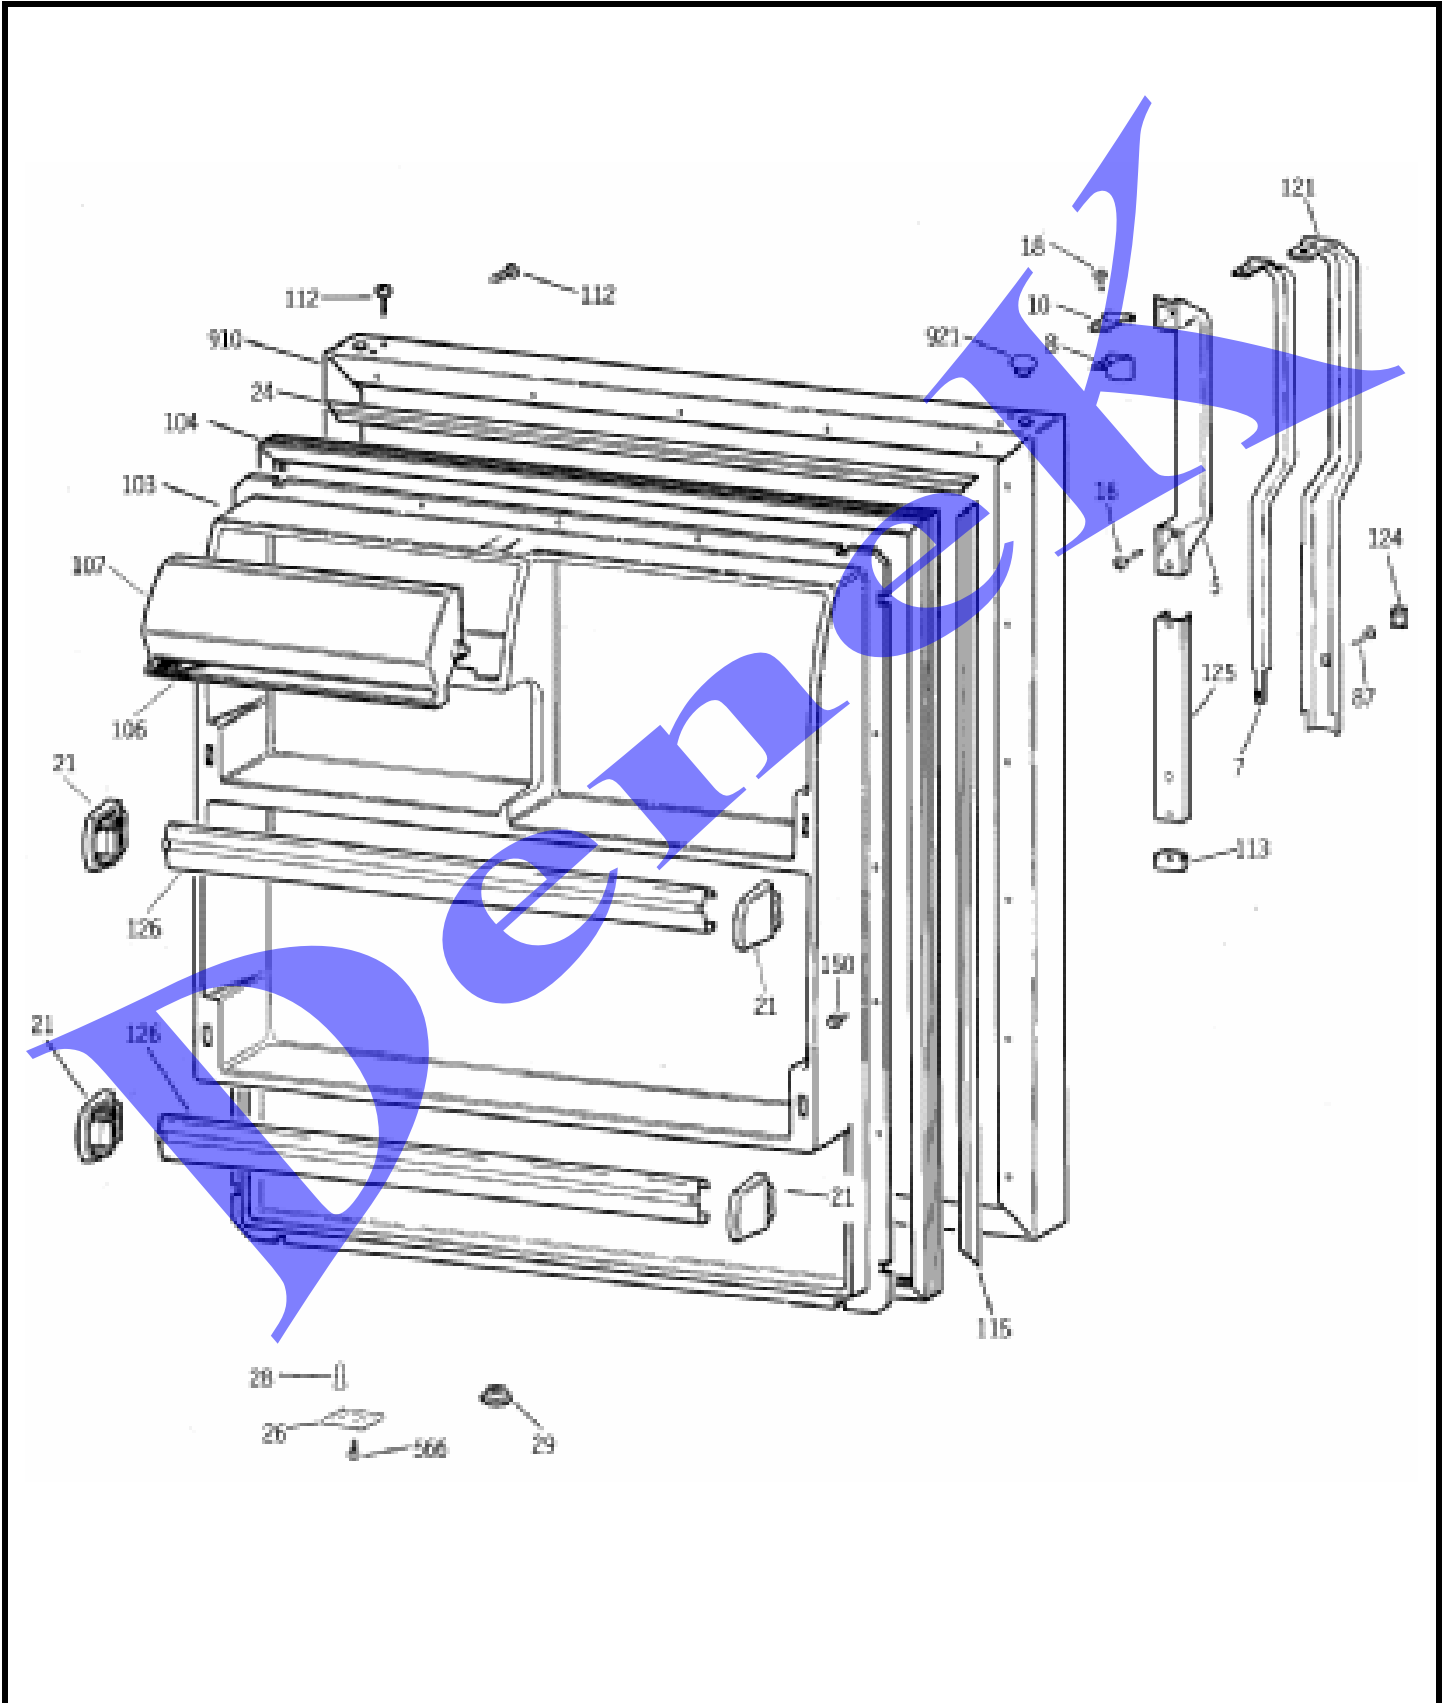

## GENERAL ELECTRIC TBM18GADARWW

10664201

1	31-51229	PM MINI MANUAL WIRING
1	31-51228	PM MINI MANUAL WIRING
1	49-60082	PM GUIDE OWNERS
2	WR12X10233	PK HANDLE SMALL ASM
4	WR77X0610	DOOR INNER FZ
5	WR12X0553	DOOR HANDLE
6	WR12X2845	STIFFENER HANDLE FZ
8	WR02X8089	SHIM HANDLE WH
10	WR02X7613	SHIM HANDLE DOOR
12	WR12X0587	CHANNEL HANDLE FZ
16	WR01X1724	SCREW
18	WR01X1726	SCR 10-16AB FWR 3/4 SS
21	WR02X7975	CAP SHELF FRONT
23	WR24X0449	GASKET DOOR FZ WH
24	WR17X2279	RETAINER STRIP H
25	WR17X2281	RETAINER STRIP V
26	WR02X7628	DOOR STOP
28	WR02X10111	THIMBLE DOOR PLASTIC
29	WR02X8087	PLUG BUTTON INSERT WH
32	WR71X2607	FRONT SHELF FZ FULL
35	WR12X10234	INSERT & NAMEPLATE ASM
35	WR04X10049	LENS NAMEPLATE
111	WR02X7610	CAP TRIM HANDLE
112	WR02X8693	PLUG DOOR RVSBL WH
150	WR01X1791	SCR 8-15 SPEC
566	WR01X1728	SCR 10-16 1/2 PH
900	WR78X8727	DOOR OUTER FZ WH
921	WR02X7624	PLUG BUTTON WH

GENERAL ELECTRIC TBM18GADARWW

10664202

5	WR12X0553	DOOR HANDLE
7	WR12X0598	STIFFENER HANDLE FF
8	WR02X8089	SHIM HANDLE WH
10	WR02X7613	SHIM HANDLE DOOR
16	WR01X1724	SCREW
18	WR01X1726	SCR 10-16AB FWR 3/4 SS
21	WR02X7975	CAP SHELF FRONT
24	WR17X2279	RETAINER STRIP H
26	WR02X7628	DOOR STOP
28	WR02X10111	THIMBLE DOOR PLASTIC
29	WR02X8087	PLUG BUTTON INSERT WH
103	WR77X0609	DOOR INNER FF
104	WR24X0450	GASKET DOOR FF WH
106	WR38X10004	TRIM DAIRY DOOR
107	WR22X0518	DOOR UTILITY
112	WR02X8693	PLUG DOOR RVSBL WH
113	WR02X7611	CAP TRIM HANDLE BTM
115	WR17X2280	RETAINER STRIP V
121	WR12X0708	INSERT HANDLE FF WH
124	WR12X0721	PLUG BUTTON INSERT WH
125	WR12X0557	CHANNEL HANDLE
126	WR71X2608	FRONT SHELF FF FULL
150	WR01X1791	SCR 8-15 SPEC
566	WR01X1728	SCR 10-16 1/2 PH
910	WR78X8726	DOOR OUTER FF WH
921	WR02X7624	PLUG BUTTON WH