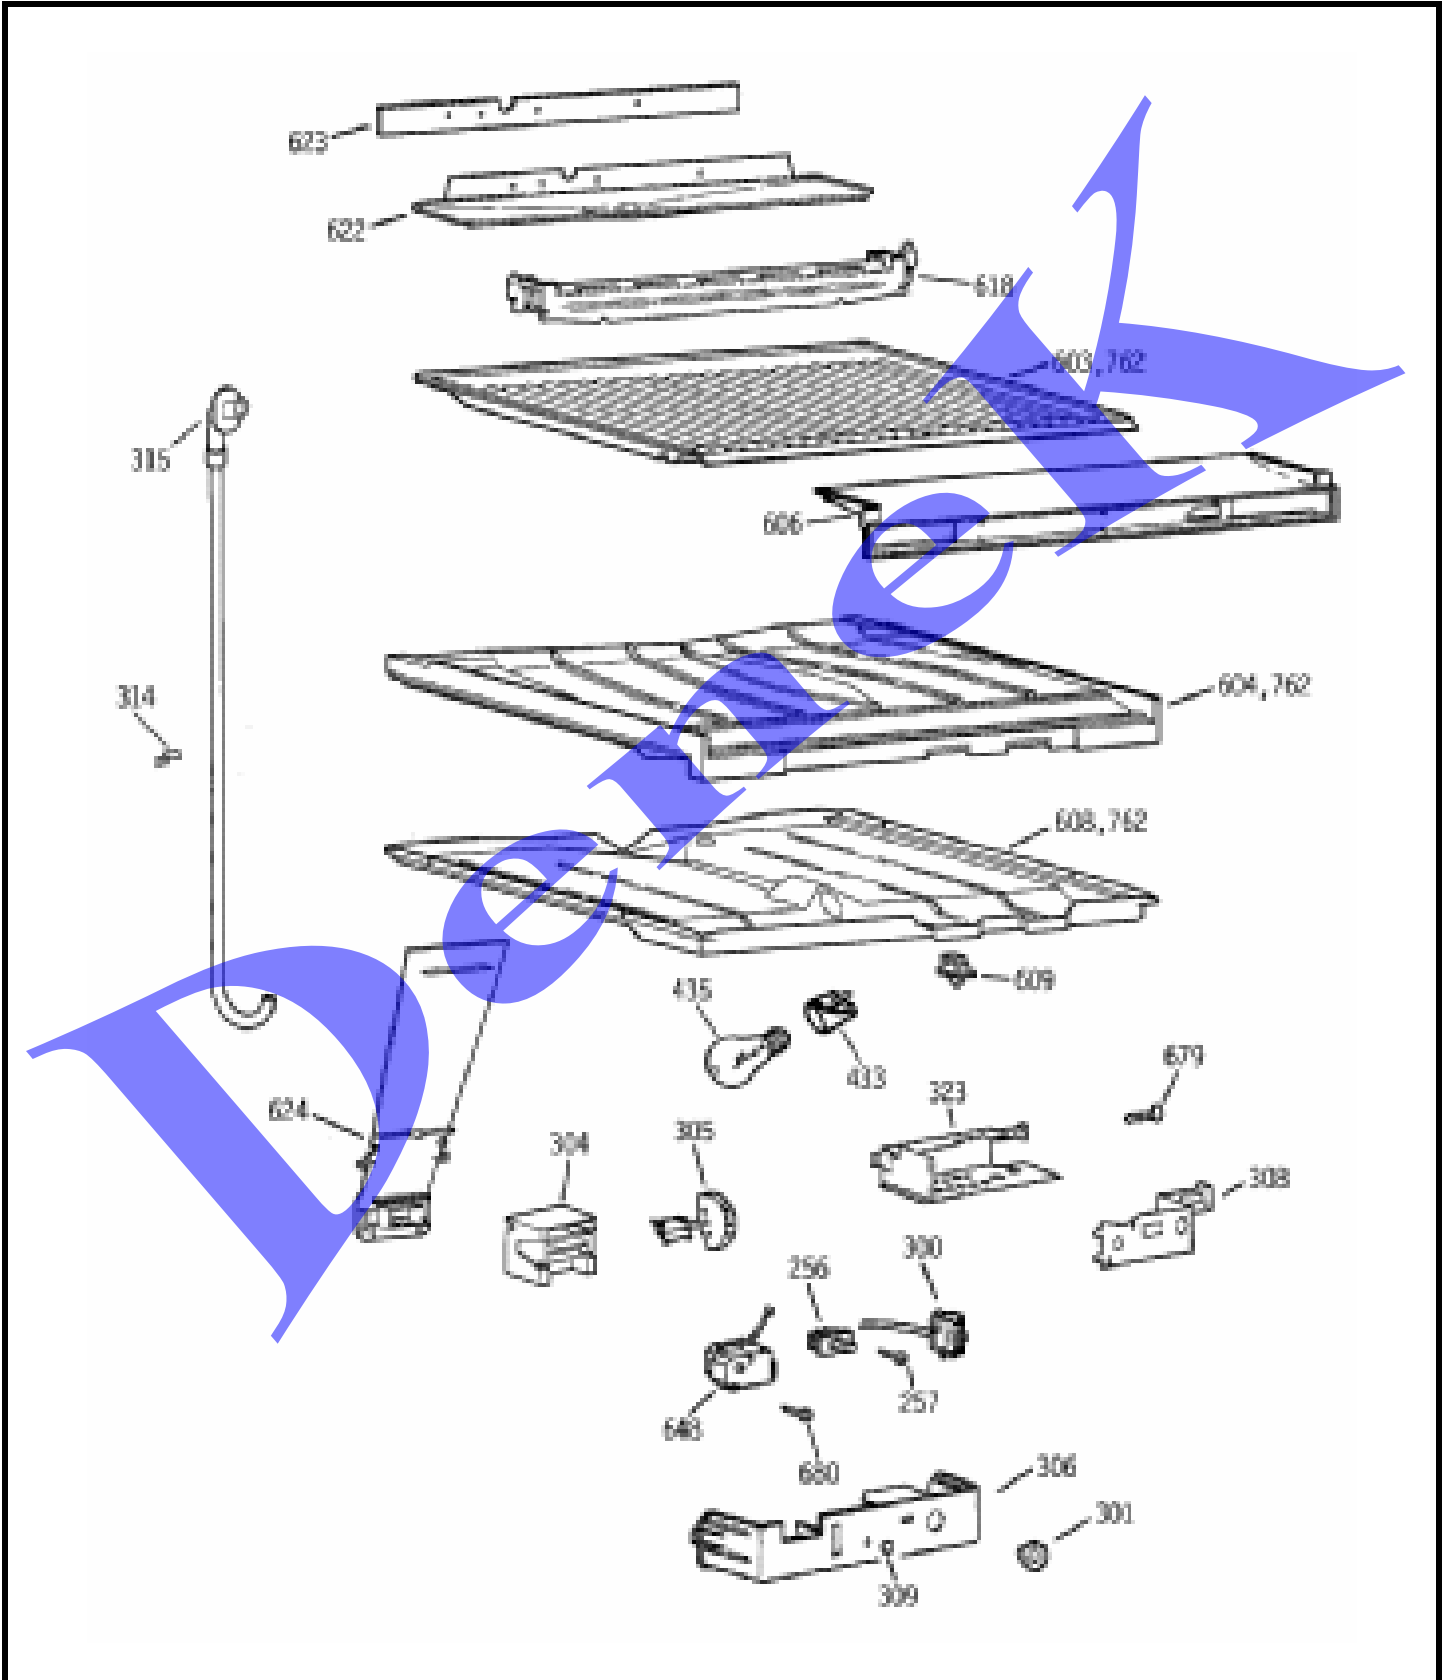

GENERAL ELECTRIC TBM18GADARWW

10664205

256	WR23X0309	SWITCH POWER SAVER
257	WR01X1762	SCREW
300	WR09X0559	CONTROL TEMP
300	WR02X8344	SLEEVE VINYL
301	WR02X8692	KNOB TEMP CONT
304	WR02X8363	NOZZLE FOAM
305	WR02X9298	SHAFT/KNOB DAMPER
306	WR17X3196	HOUSING CONTROL
308	WR02X7768	BRACKET CONTROL HSG
309	WR02X7652	PLUG BUTTON
314	WR02X8503	CLAMP TUBE
315	WR02X10134	TUBE DRAIN ASM
323	WR02X7767	BRKT CONTROL BACK
433	WR02X9391	SOCKET & TERMINAL ASM
435	STD372402	LAMP 40W 120V
603	WR17X2275	LINER BOTTOM FZ
604	WR17X3494	INSUL DIVIDER
606	WR17X2385	FRONT LINER FZ
608	WR17X10028	LINER TOP FF
609	WR23X0193	SWITCH LIGHT WH
618	WR51X10002	HEATER & BRKT DEFROST
622	WR17X2283	TROUGH DRAIN
623	WR14X0357	GASKET TROUGH
624	WR17X3883	COVER FF SUPPLY
648	WR09X0520	CONTROL DEFROST
679	WZ06X0133	SCREW BRKT. EVAP. FAN
680	WR01X10123	SCR 6-19 HI/LO HXW 1/2 S
762	WR14X0313	FOAM STRIP