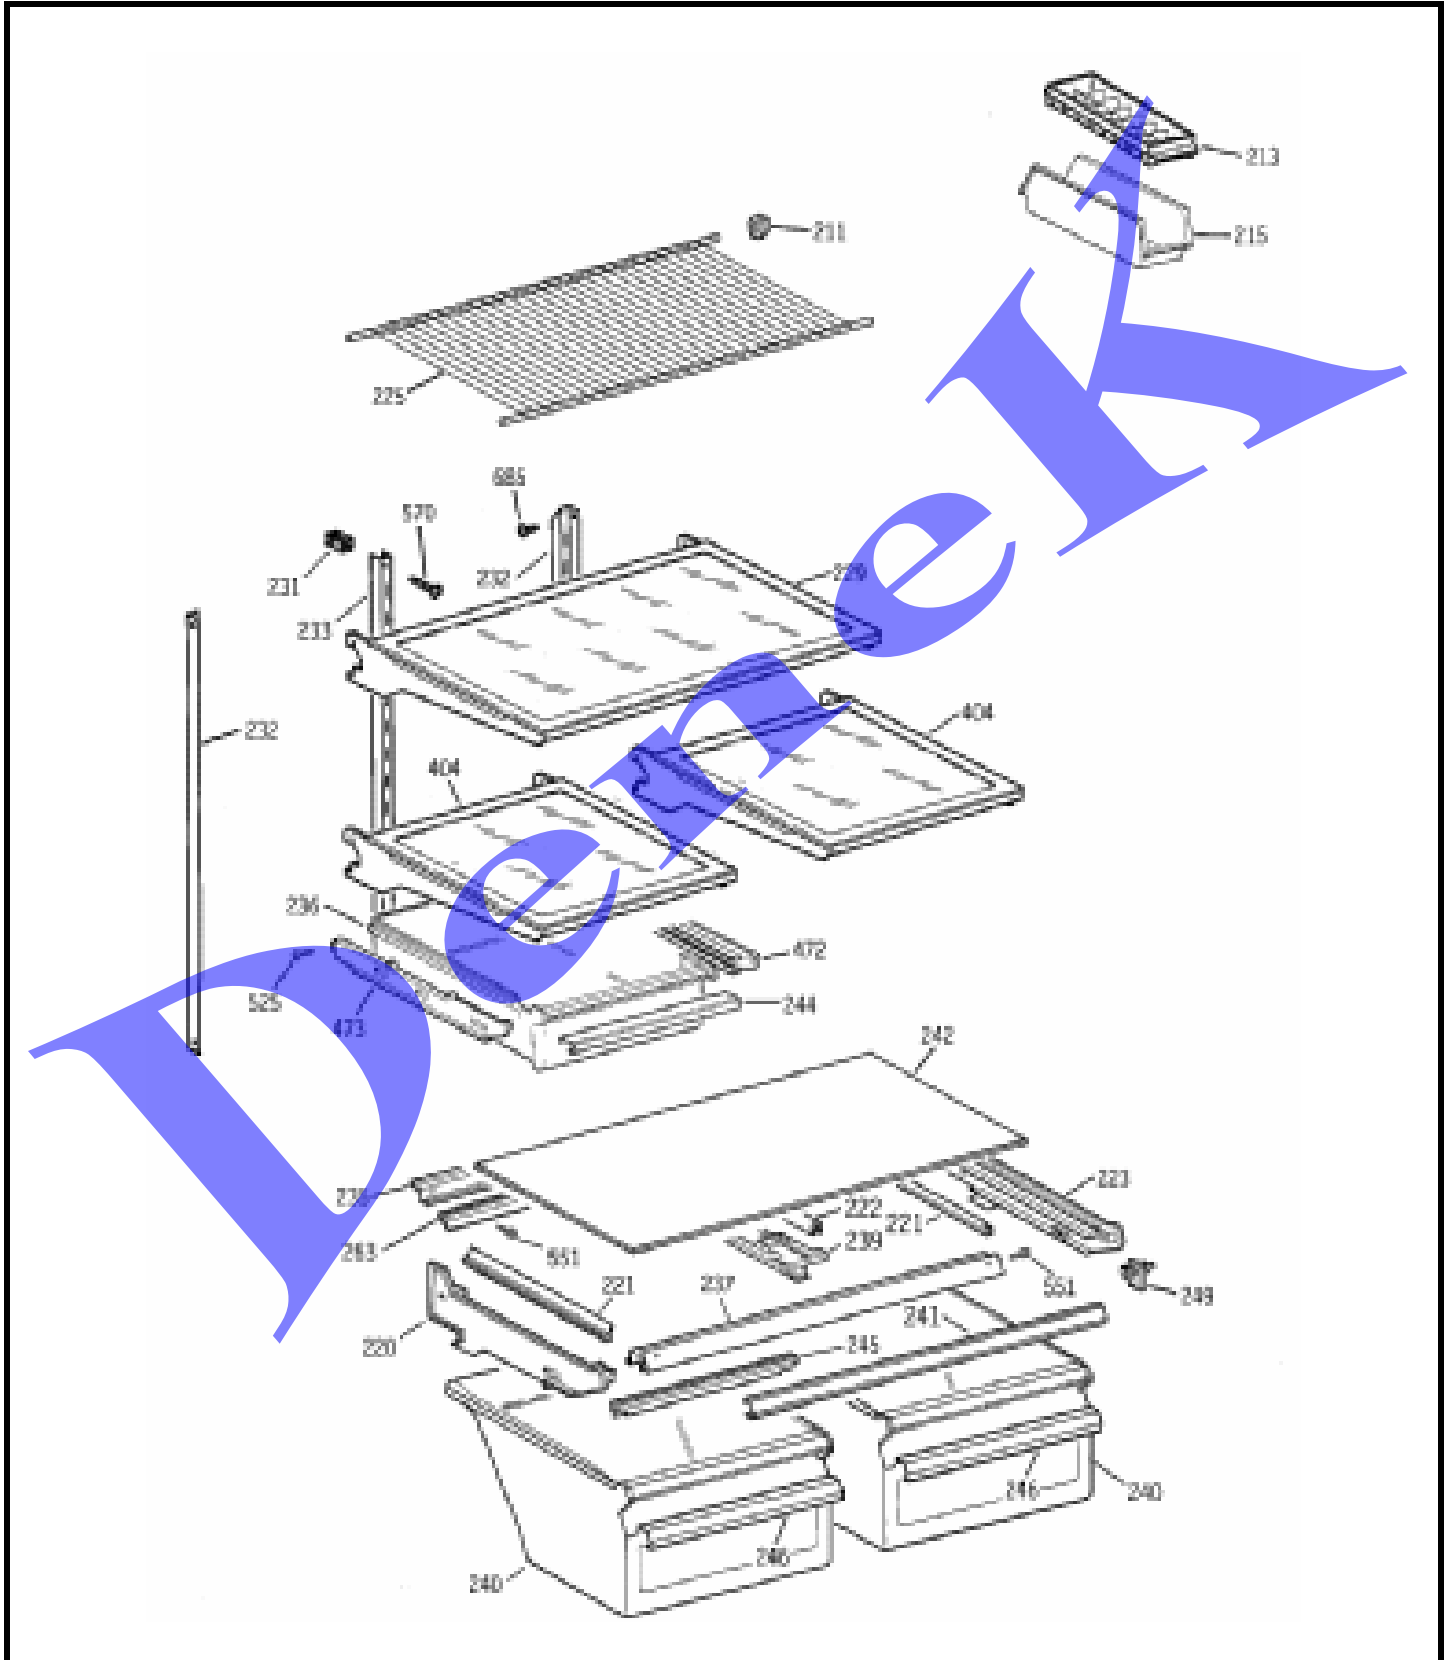

GENERAL ELECTRIC TBM18GADARWW

10664204

GENERAL ELECTRIC TBM18GADARWW

10664204

211	WR02X7973	SUPPORT SHELF
213	WR30X0311	TRAY ICE
215	WR32X1560	BUCKET UTILITY WH
220	WR17X2770	SLIDE VEG PAN LH
221	WR14X0384	GASKET VEG PAN SLIDE
222	WR14X0366	GASKET SLIDE CTR VP
223	WR17X2769	SLIDE VEG PAN RH
225	WR71X1955	SHELF ASM FZ
229	WR32X10056	SHELF ASM GLASS SNAP ON
231	WR02X7018	SPACER TRACK
232	WR72X0096	TRACK SHELF FF R/L
233	WR72X0097	TRACK CENTER FF
235	WR17X2780	RAIL VEG PAN REAR
236	WR32X1073	PAN MEAT (4")
237	WR17X2779	RAIL VEG PAN FRONT
239	WR17X2768	SLIDE COVER CENTER
240	WR32X1132	PAN 1/2
241	WR17X10222	TRIM FRAME VP
242	WR32X10050	SHELF CANT GLASS
244	WR38X10092	HANDLE PAN MEAT
245	WR14X0358	GASKET CVR PAN FRONT
246	WR38X10107	HANDLE VEG PAN
249	WR02X8695	SUPPORT TWIST VP CVR
263	WR14X0418	GASKET CVR PAN REAR
404	WR32X10049	SHELF ASM GLASS SNAP ON
472	WR72X0273	SLIDE MEAT PAN RH WH
473	WR72X0274	SLIDE MEAT PAN LH WH
525	WR01X1763	SCR 8-18 T WAFER 5/8
551	WZ04X0244	SCR 8-18 AB RNDW 5/8 SS
570	WR01X1757	SCR 8-18 HXW 1 1/4S
685	WR01X1804	SCR 8-18 AB HXW 3/4 WH