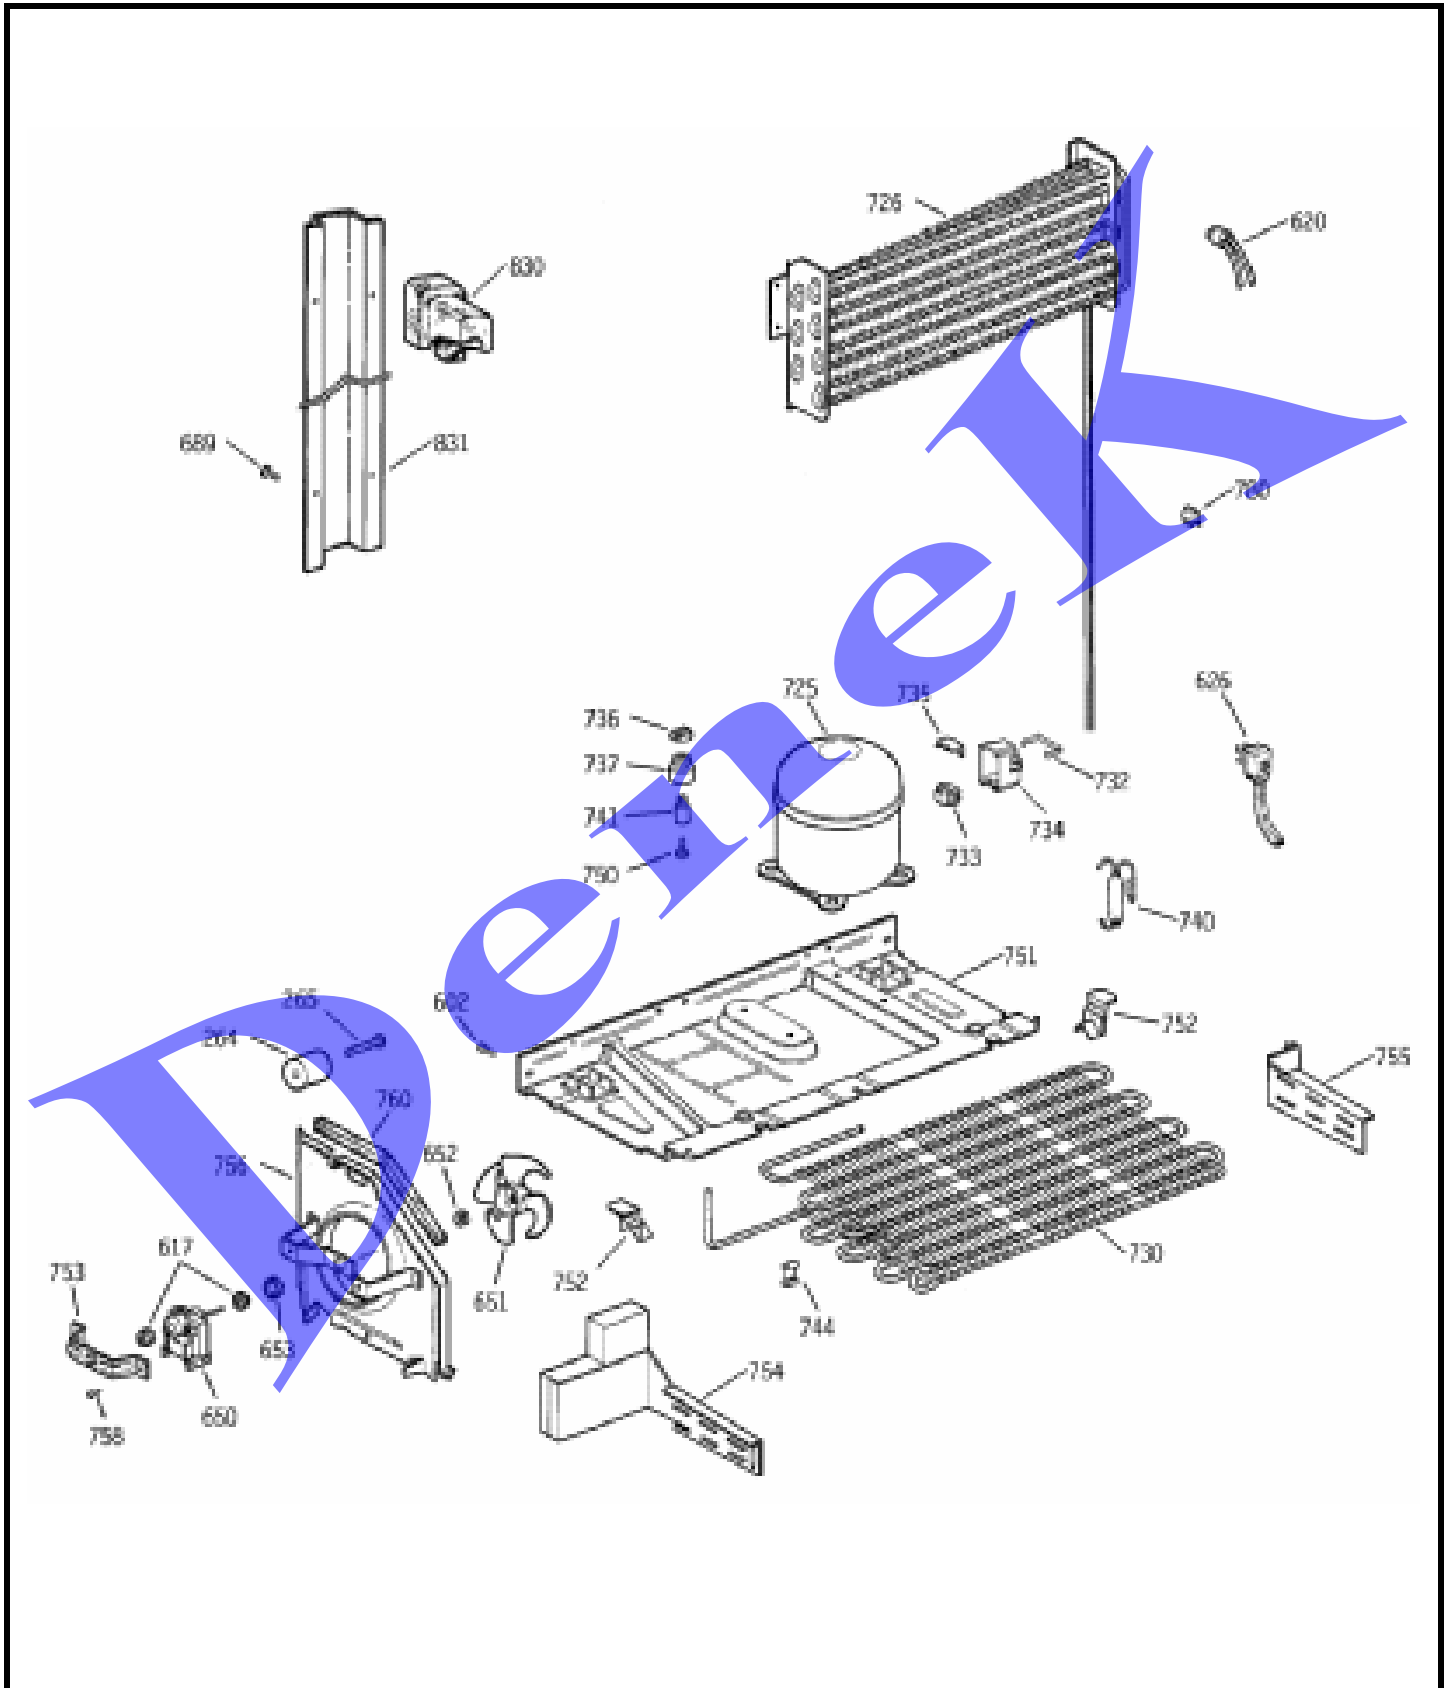

264	WR02X10137	WHEEL MOBILITY BRACKET
265	WR01X10039	AXLE WHEEL
602	WR01X1591	SCREW
617	WR02X10098	GROMMET COND FAN
620	WR50X10010	THERMOSTAT DEFROST
626	WR23X0108	POWER CORD
626	WR01X5278	CLAMP CABLE
650	WR60X10020	MOTOR COND. FAN
650	WR60X10018	MOTOR COND FAN 44 FRAME
651	WR60X10034	BLADE COND FAN ASM
652	WR02X10323	RING COMP COND FAN BLADE
653	WR02X10322	CAP DUST
689	WZ05X0246	SCR 8-32 SPEC DRILL PT
725	WR87X10008	COMPRESSOR REPL KIT
726	WR85X10004	LOW SIDE ASM
730	WR84X10009	COND WIRE & TUBE ASM
732	WR02X7226	CLAMP-COVER
732	WR02X8976	CLIP RELAY COVER
733	WR07X10015	RELAY PTCR
733	WR07X0277	PTCR
734	WR02X7834	COVER RELAY
734	WR02X9169	COVER RELAY
735	WR08X0169	OVERLOAD
735	WR08X10015	OVERLOAD
736	WR02X8203	CLIP COMPRESSOR MOUNT
737	WR02X7238	GROMMET COMP MTG
740	WR86X0096	DRYER BIFURCATED XH9
741	WR01X1779	STUD MTG COMPR
744	WR02X9209	CLIP COND (DL)
750	WR01X1786	SCR 10-32 TR 1/2
751	WR17X10544	BASEPLATE HIGH SIDE
752	WR17X10317	SUPPORT HIGH SIDE
753	WR02X10321	BRKT FAN BTM
754	WR17X10316	BAFFLE ASM LH
755	WR17X10314	BAFFLE COND RH
756	WR17X10425	COND FAN HSG&BRACKET ASM
758	WD02X0323	SCR 8-32 X 3/8 SPH
760	WR14X10008	FOAM STRIP SE ADH
780	WR02X9501	CLIP TUBE
830	WR82X0360	FOAM PLUG S.L.
831	WR17X10543	COVER SUCTION LINE