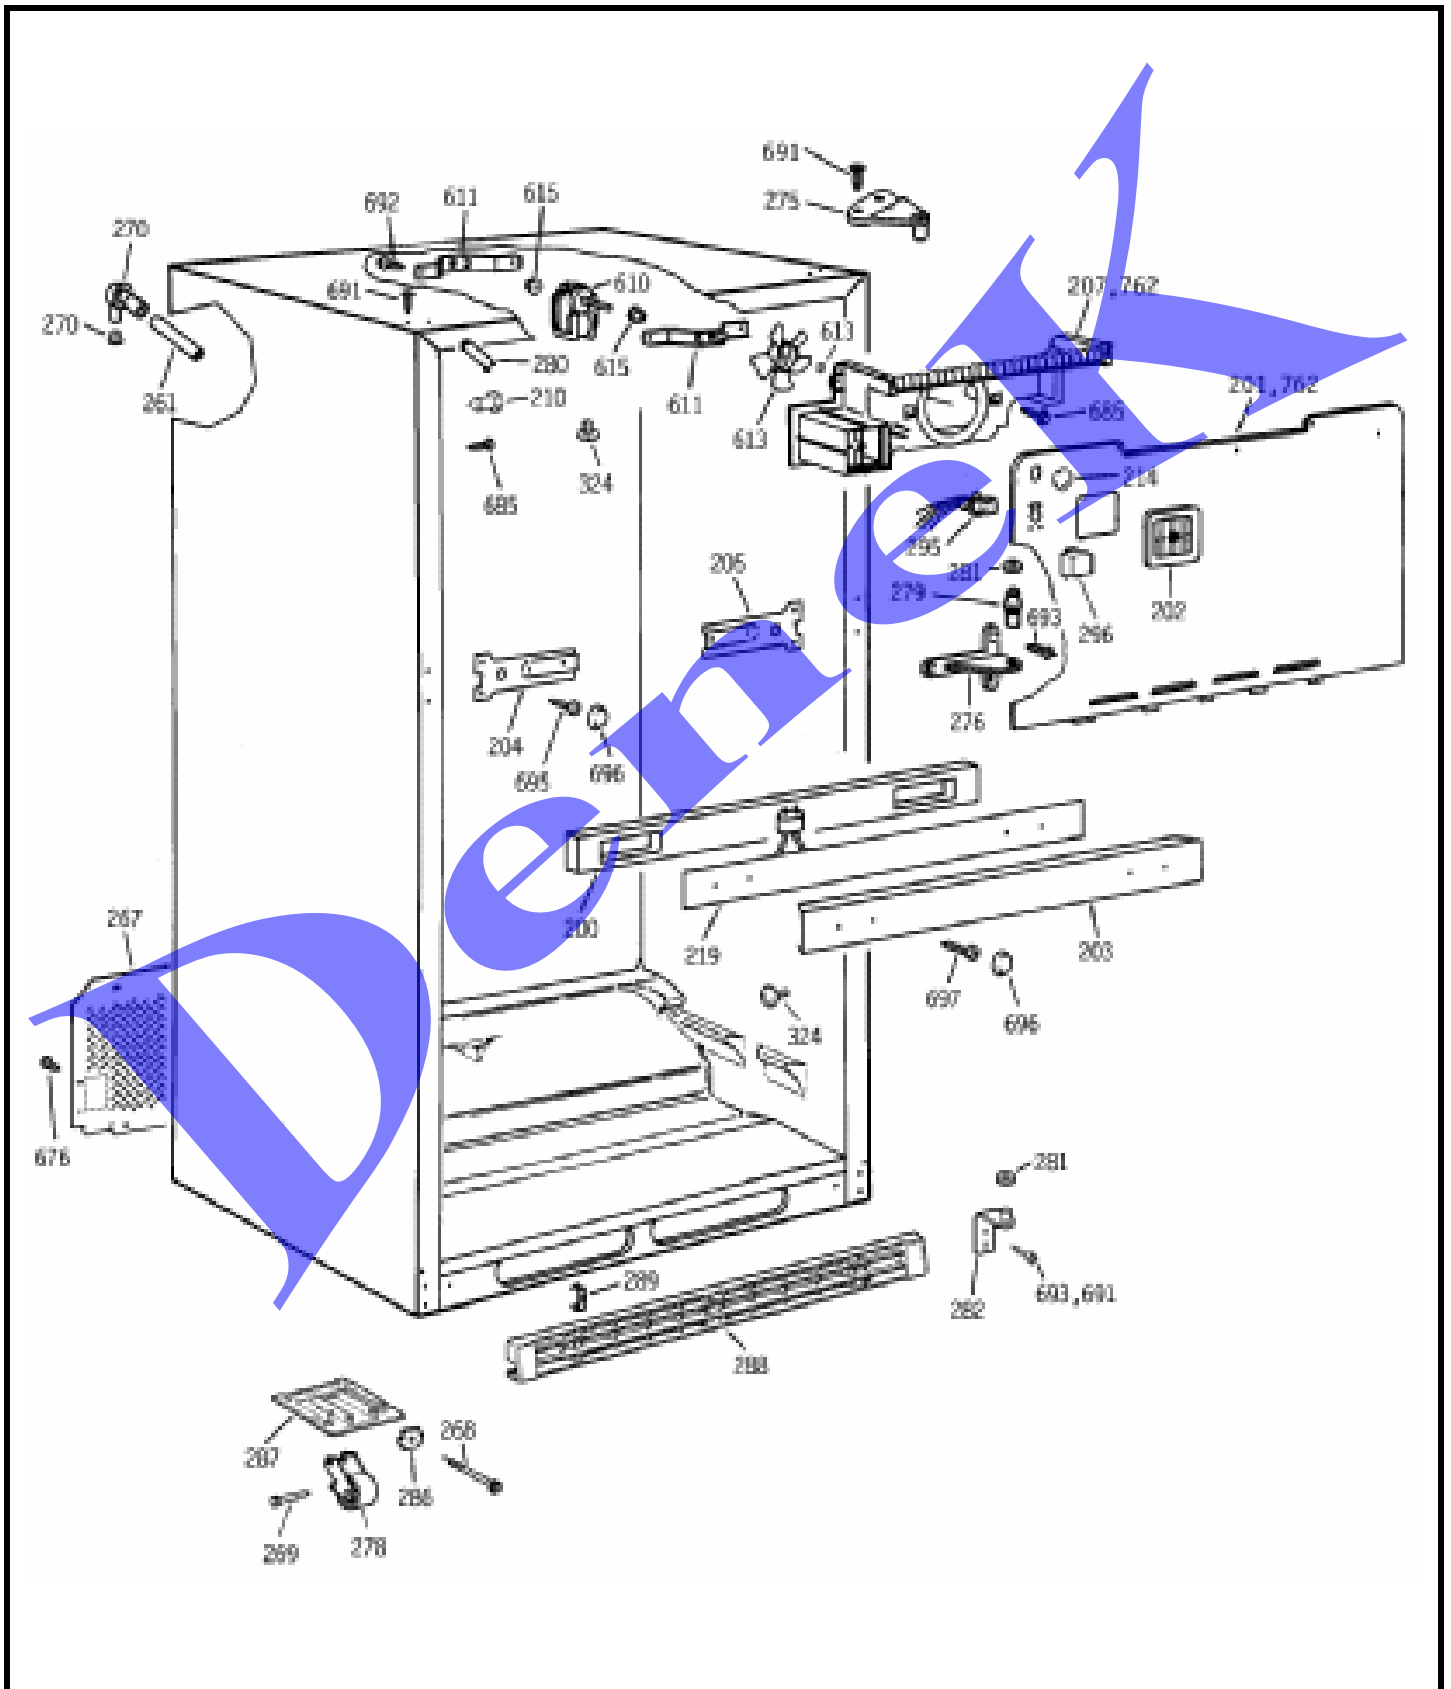

## GENERAL ELECTRIC TBM18GADARWW

10664201

1	31-51229	PM MINI MANUAL WIRING
1	31-51228	PM MINI MANUAL WIRING
1	49-60082	PM GUIDE OWNERS
2	WR12X10233	PK HANDLE SMALL ASM
4	WR77X0610	DOOR INNER FZ
5	WR12X0553	DOOR HANDLE
6	WR12X2845	STIFFENER HANDLE FZ
8	WR02X8089	SHIM HANDLE WH
10	WR02X7613	SHIM HANDLE DOOR
12	WR12X0587	CHANNEL HANDLE FZ
16	WR01X1724	SCREW
18	WR01X1726	SCR 10-16AB FWR 3/4 SS
21	WR02X7975	CAP SHELF FRONT
23	WR24X0449	GASKET DOOR FZ WH
24	WR17X2279	RETAINER STRIP H
25	WR17X2281	RETAINER STRIP V
26	WR02X7628	DOOR STOP
28	WR02X10111	THIMBLE DOOR PLASTIC
29	WR02X8087	PLUG BUTTON INSERT WH
32	WR71X2607	FRONT SHELF FZ FULL
35	WR12X10234	INSERT & NAMEPLATE ASM
35	WR04X10049	LENS NAMEPLATE
111	WR02X7610	CAP TRIM HANDLE
112	WR02X8693	PLUG DOOR RVSBL WH
150	WR01X1791	SCR 8-15 SPEC
566	WR01X1728	SCR 10-16 1/2 PH
900	WR78X8727	DOOR OUTER FZ WH
921	WR02X7624	PLUG BUTTON WH

GENERAL ELECTRIC TBM18GADARWW

10664202

5	WR12X0553	DOOR HANDLE
7	WR12X0598	STIFFENER HANDLE FF
8	WR02X8089	SHIM HANDLE WH
10	WR02X7613	SHIM HANDLE DOOR
16	WR01X1724	SCREW
18	WR01X1726	SCR 10-16AB FWR 3/4 SS
21	WR02X7975	CAP SHELF FRONT
24	WR17X2279	RETAINER STRIP H
26	WR02X7628	DOOR STOP
28	WR02X10111	THIMBLE DOOR PLASTIC
29	WR02X8087	PLUG BUTTON INSERT WH
103	WR77X0609	DOOR INNER FF
104	WR24X0450	GASKET DOOR FF WH
106	WR38X10004	TRIM DAIRY DOOR
107	WR22X0518	DOOR UTILITY
112	WR02X8693	PLUG DOOR RVSBL WH
113	WR02X7611	CAP TRIM HANDLE BTM
115	WR17X2280	RETAINER STRIP V
121	WR12X0708	INSERT HANDLE FF WH
124	WR12X0721	PLUG BUTTON INSERT WH
125	WR12X0557	CHANNEL HANDLE
126	WR71X2608	FRONT SHELF FF FULL
150	WR01X1791	SCR 8-15 SPEC
566	WR01X1728	SCR 10-16 1/2 PH
910	WR78X8726	DOOR OUTER FF WH
921	WR02X7624	PLUG BUTTON WH