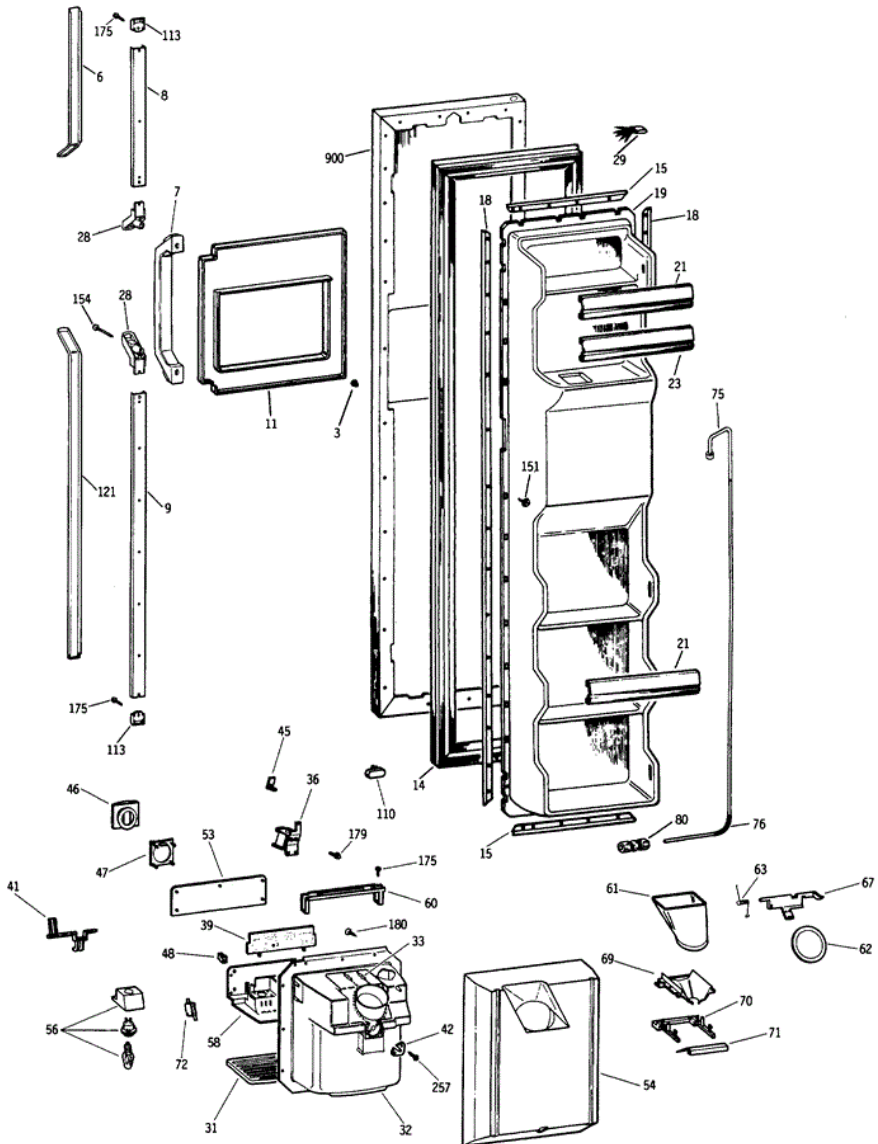

Distribuidor Autorizado

SurteRápido.com

Venta de Refacciones
Electrodomesticas

TFH24PRSBWW FREEZER DOOR

TFH24PRSBWW FREEZER DOOR

3	WR02X8669	FASTENER TUBULAR
6	WR12X0848	INSERT HANDLE CHANNEL WH
7	WR12X0869	HANDLE ASM WH
8	WR12X0872	CHANNEL HANDLE
9	WR12X0873	CHANNEL HANDLE
10	WR01X1766	SCREW
11	WR38X1838	TRIM ASM DISP WH
14	WR24X0530	GASKET DOOR FRZ
15	WR17X1167	RETAINER STRIP
18	WR17X1169	RETAINER STRIP
19	WR77X0601	DOOR INNER FZ
21	WR17X3094	FRONT DOOR SHELF
23	WR17X3211	FRONT DOOR SHELF
28	WR02X8576	CAP END HANDLE
29	WR49X0350	HARNESS DR HINGE FZ
31	WR02X8656	GRILLE RECESS CH
32	WR17X3305	RECESS DISP WH
33	WR51X0353	HEATER RECESS
36	WR62X0078	SOLENOID ASM
39	WR55X0073	MODULE TIME DELAY
41	WR17X3493	CRADLE ACTUATOR
42	WR02X8650	CLIP WATER GROMMET
45	WR02X8818	RETAINER RECESS DOOR
46	WR02X8704	PAD ACTUATOR WH
47	WR02X8664	SUPPORT ACTUATOR PAD WH
48	WR02X8723	KNOB RECESS DISP CH
53	WR17X3212	NAMEPLATE RECESS ASM WH
54	WR17X3153	INSULATION RECESS
56	STD372071	LAMP
56	WR02X8662	SOCKET LAMP
56	WR02X8686	REFLECTOR LAMP SOCKET
58	WR17X3166	SHIELD RECESS DISP WH
60	WR02X8685	COVER ELECT