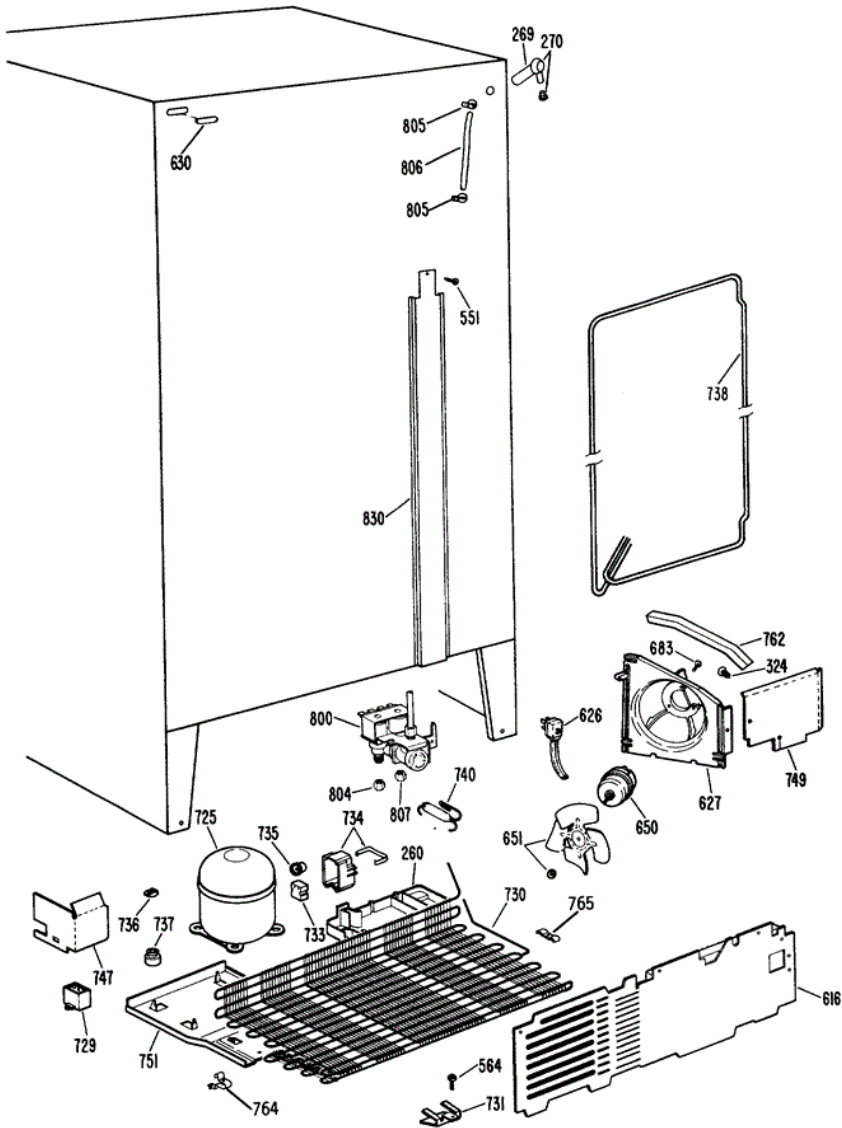

522	WR38X1792	REFLECTOR TUCKAWAY
523	WR71X2248	SHELF FRAME TUCKAWAY
525	WR72X0220	SLIDE TUCKAWAY RH
525	WR72X0221	SLIDE TUCKAWAY LH
526	WR32X1269	SHELF GLASS TUCKAWAY
551	WZ04X0244	SCR 8-18 AB RNDW 5/8 SS
554	WR01X1483	SCREW

TFH24PRSBWW UNIT