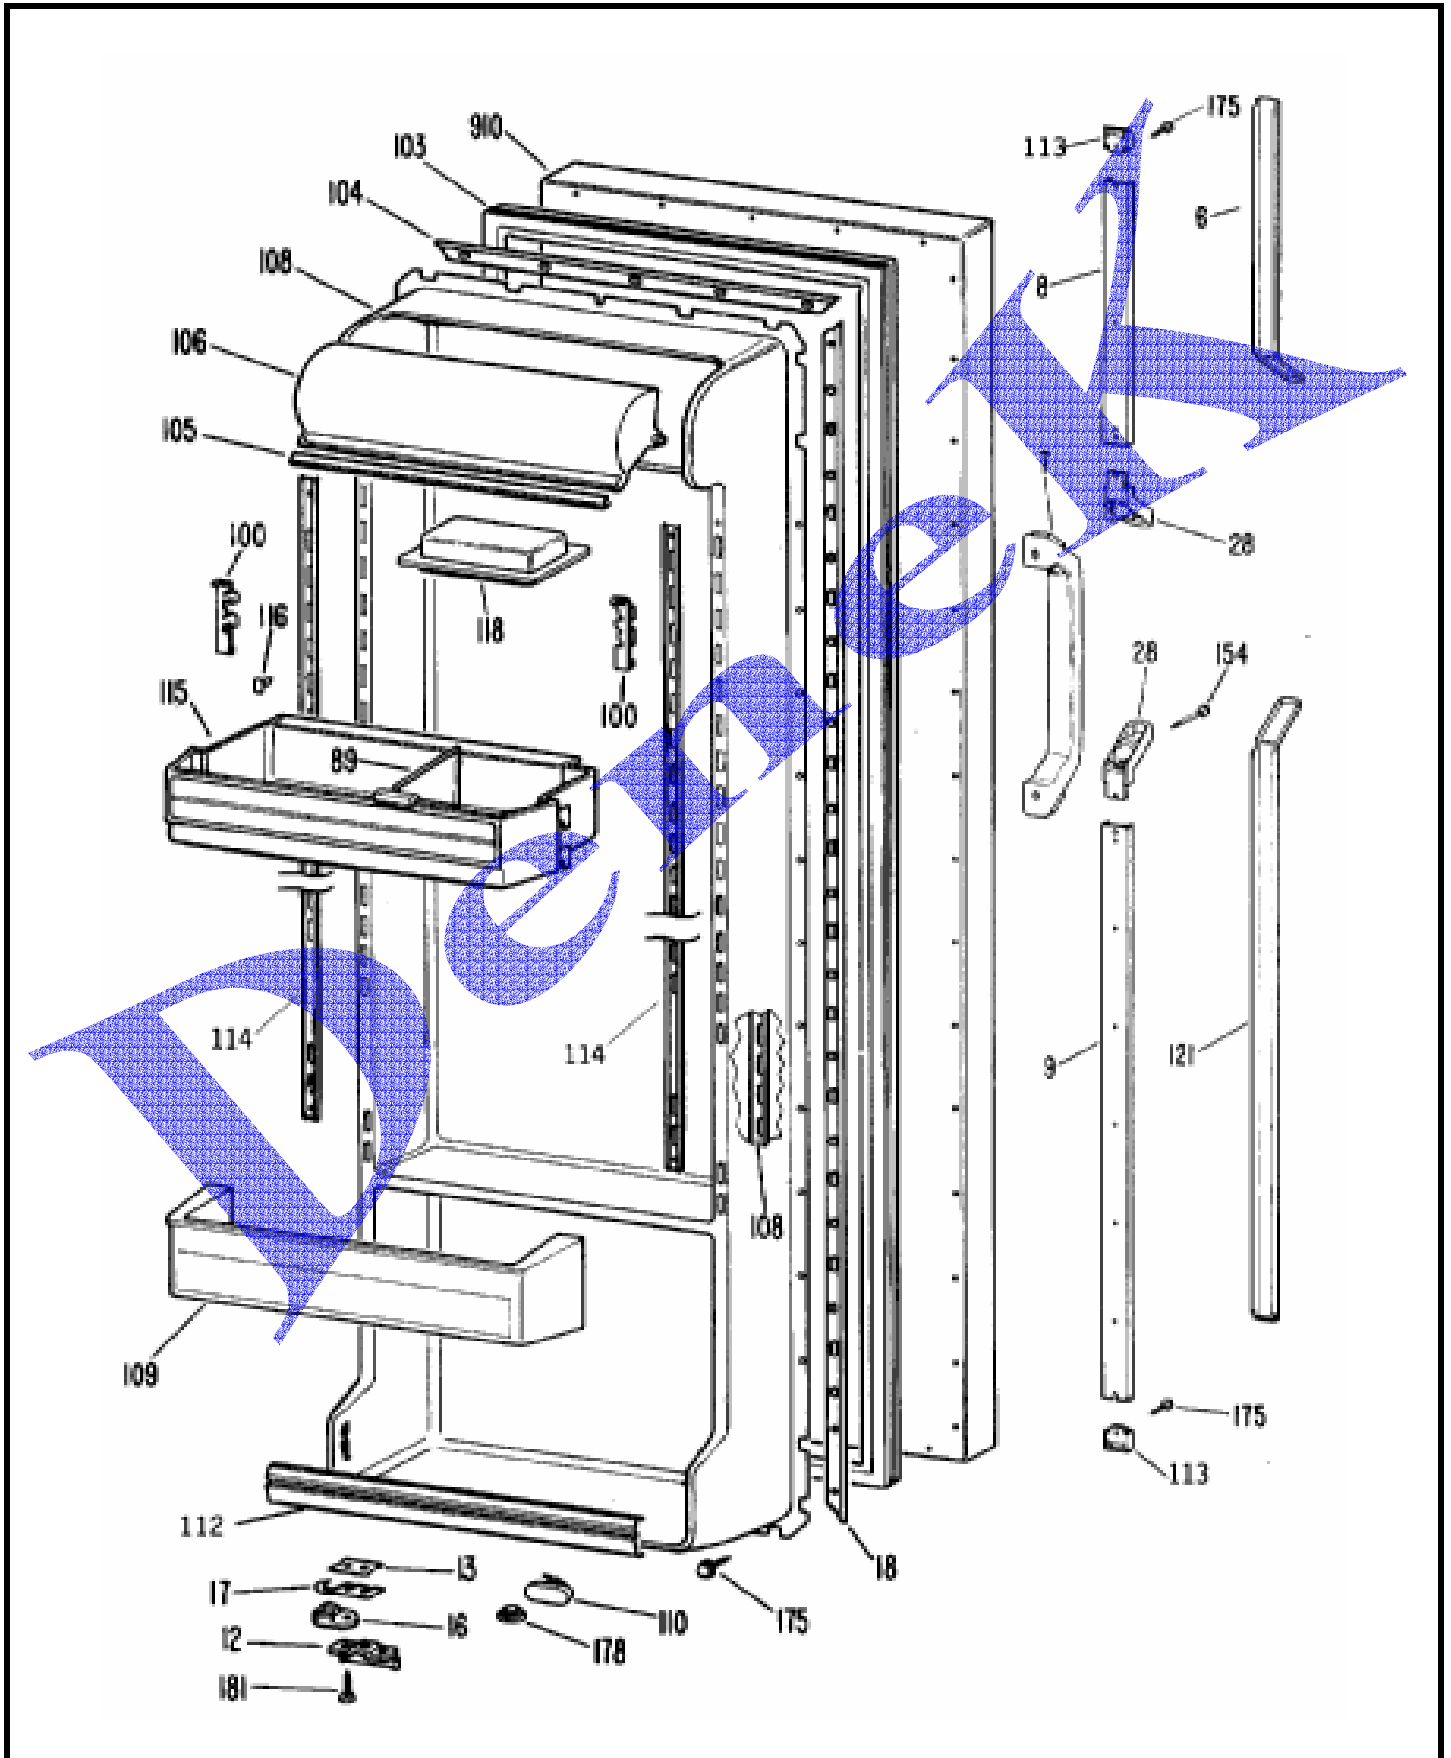

REFRIGERADOR GE TFHW24RRAWH

IMAGEN 2

REFRIGERADOR GE TFHW24RRAWH

LISTADO DE PARTES

6	WR12X0848	INSERT HANDLE CHANNEL WH
7	WR12X0852	STIFFENER ASM
8	WR12X0621	CHANNEL HANDLE
9	WR12X0616	CHANNEL HANDLE
12	WR02X4537	STOP DOOR
13	WR02X4599	NUTSTRIP
16	WR02X4901	HINGE CAM RISER
18	WR17X1169	RETAINER STRIP
28	WR02X8576	CAP END HANDLE
89	WR02X7971	SNUGGER MODULE
100	WR02X8410	HOOK MODULE L/S
100	WR02X8409	HOOK MODULE R/S
103	WR24X5231	GASKET FF O DOOR .
104	WR17X1168	RETAINER STRIP
105	WR38X1768	TRIM BRIGHT UTILITY
106	WR22X0383	DOOR DAIRY
108	WR77X0575	DOOR INNER FF
108	WR72X0170	TRACK DOOR INNER
108	WR01X1718	SCREW 6-20 AB PA 1/2 SS
109	WR71X2120	SHELF DOOR REM ASM
110	WR02X4678	SUPPORT TWIST BUMPER
112	WR17X2583	FRONT DOOR SHELF
113	WR02X7871	CAP TRIM HANDLE
114	WR72X0171	TRACK DOOR SHELF
115	WR71X2117	SHELF DOOR MOD ASM
116	WR02X7829	CAP DOOR TRACK
118	WR19X0035	DISH BUTTER ASM
121	WR12X0849	INSERT HANDLE CHANNEL WH
154	WR01X1765	SCREW
175	WR01X1464	SCR 6-18 SPEC HXW 9/16 S
175	WR02X8580	SUPPORT TWIST LONG LH
181	WZ06X0105	SCREW
910	WR78X8430	FF O.DOOR (WH)