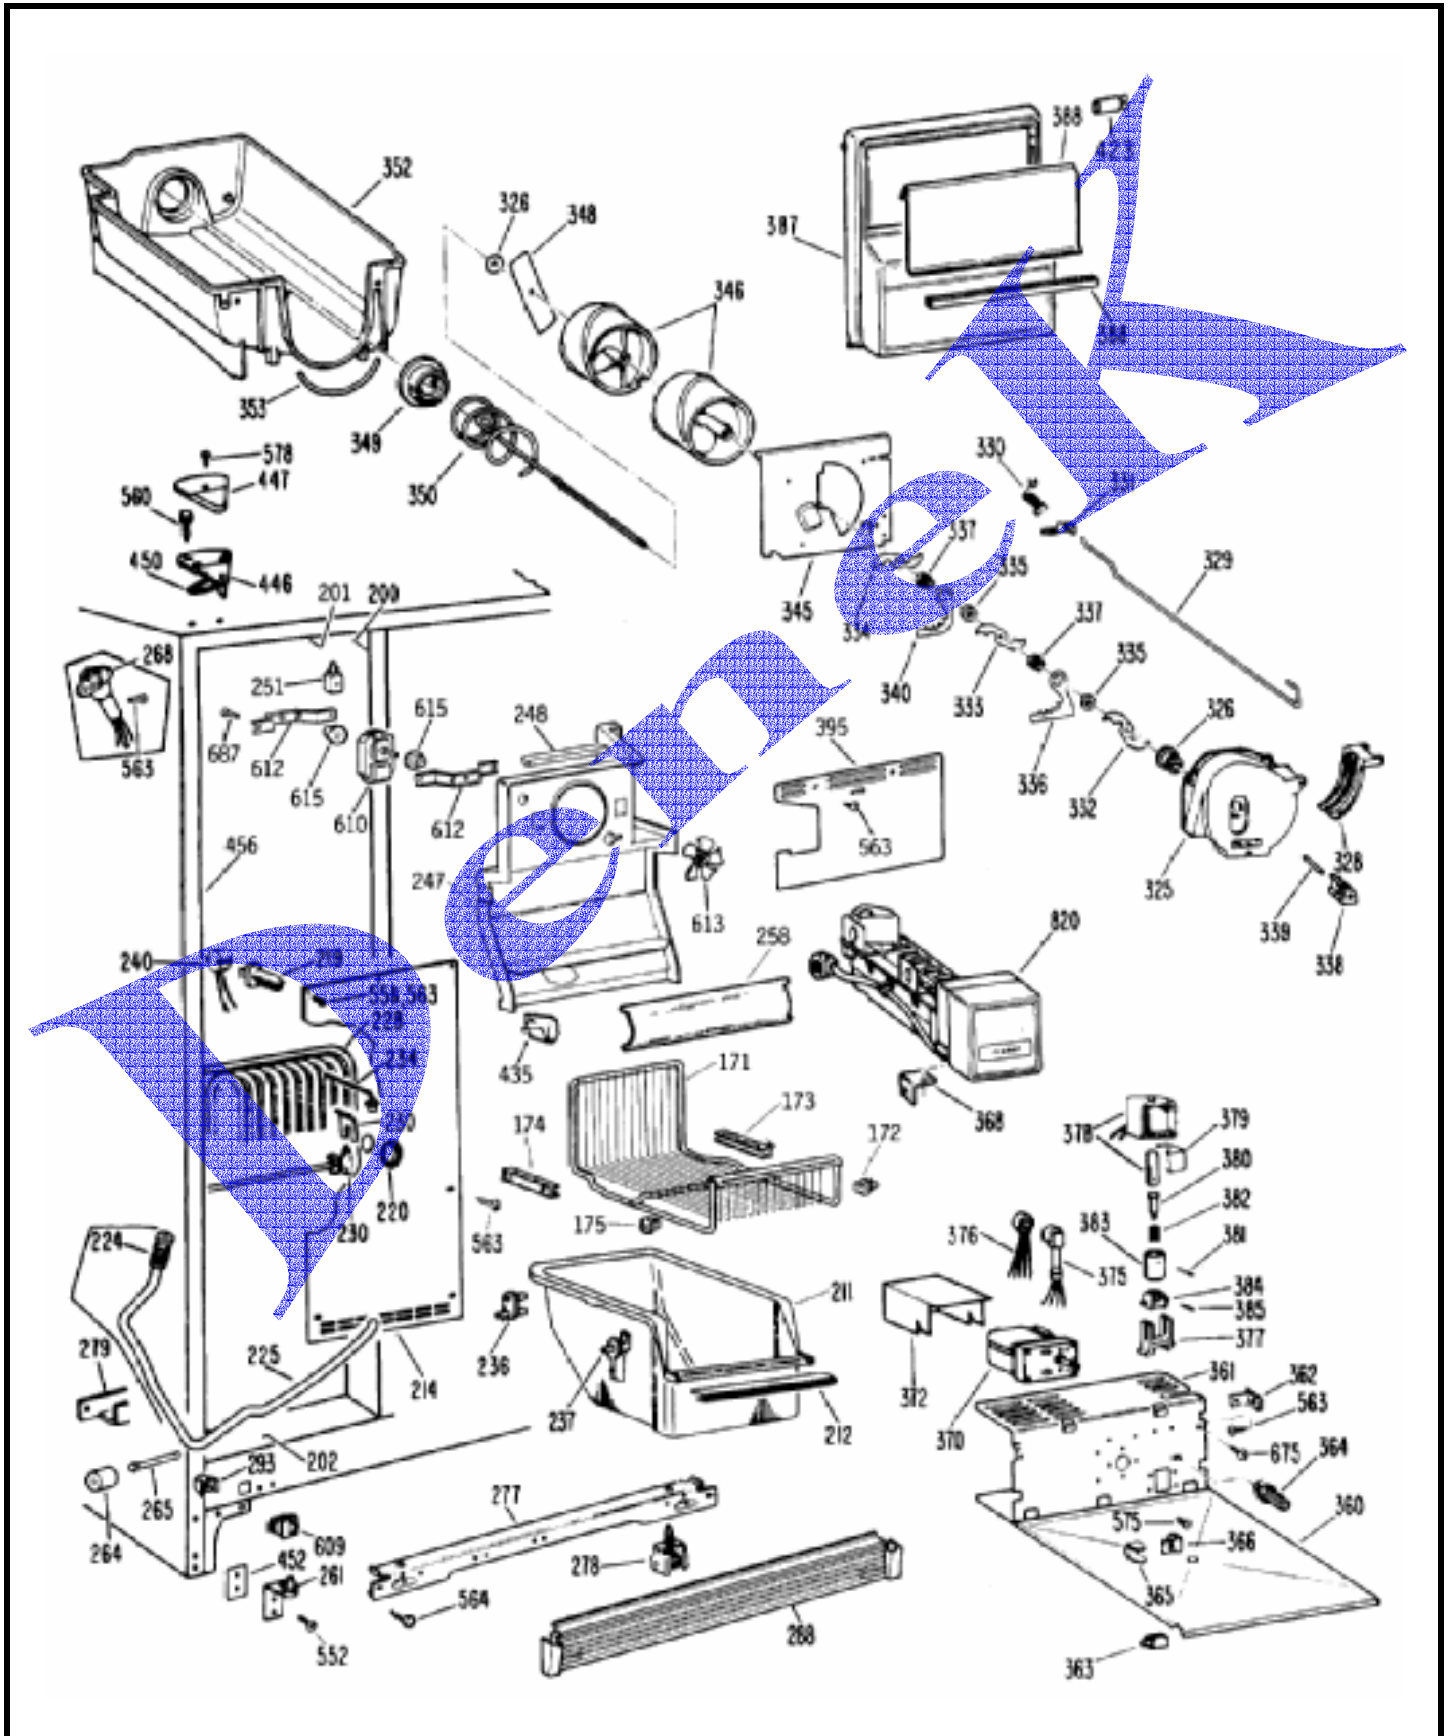

REFRIGERADOR GE TFHW24RRAWH

IMAGEN 3

REFRIGERADOR GE TFHW24RRAWH

LISTADO DE PARTES

171	WR71X2222	BASKET WIRE SLIDEOUT FZ
172	WR02X8577	SUPPORT TWIST R/H
173	WR02X8578	SUPPORT SLIDE
174	WR02X8579	SUPPORT SLIDE LH
175	WR01X1464	SCR 6-18 SPEC HXW 9/16 S
175	WR02X8580	SUPPORT TWIST LONG LH
200	WR40X1641	BREAKER STRIP R/S FRZ
201	WR40X1638	BREAKER STRIP TOP FRZ
202	WR40X1637	BREAKER STRIP BTM FRZ
211	WR21X0181	BASKET FRZ
212	WR17X2963	TRIM HANDLE BASKET
214	WR17X2130	COVER EVAP
214	WR14X0274	GASKET EVAP. COVER
219	WR02X4421	SUPPORT TWIST EVAP
220	WR02X7926	PLUG BUTTON
224	WR02X4967	TUBE DRAIN
225	WR02X8293	TUBE DRAIN
225	WR02X4838	CLAMP
225	WR01X5042	CLAMP HOSE
228	WR85X0201	LOW SIDE ASM
228	WR02X4982	FOAM BLOCK EVAP AIR
228	WR02X4983	FOAM BLOCK EVAP AIR
230	WR51X0258	HEATER DEF ASM
230	WR02X8487	BRKT DEF HTR
234	WR02X4546	HARNES DEF HTR
236	WR02X4548	SUPPORT BASKET-REAR
237	WR02X7036	SUPPORT BASKET-FRONT
240	WR50X0117	DEFROST THERMOSTAT
247	WR17X2968	ORIFICE EVAP ASM
247	WR02X4845	SUPPORT ORIFICE
248	WR14X0272	FOAM STRIP
251	WR02X2880	SUPPORT TWIST
258	WR17X1424	SHIELD LIGHT
261	WR13X0615	HINGE BTM PIN & CAM ASM
264	WR02X3594	WHEEL MOBILITY
265	WR02X3598	COTTER PIN
265	WR02X3595	AXLE WHEEL
265	WR02X4742	AXLE WHEEL
268	WR23X0312	IM RECEPACLE
277	WR17X2113	RAIL MACHINE MTG. FRONT
278	WR02X4858	WHEEL ASM FRT
279	WR17X2743	RAIL MACH MTG REAR
288	WR74X0206	GRILLE BASE WH
293	WR02X7080	CLIP O. CASE-END CAP
325	WR17X2061	HOUSING CRUSHER DISP
326	WR01X1585	NUT AUGER
326	WR01X1367	RETAINER RING E