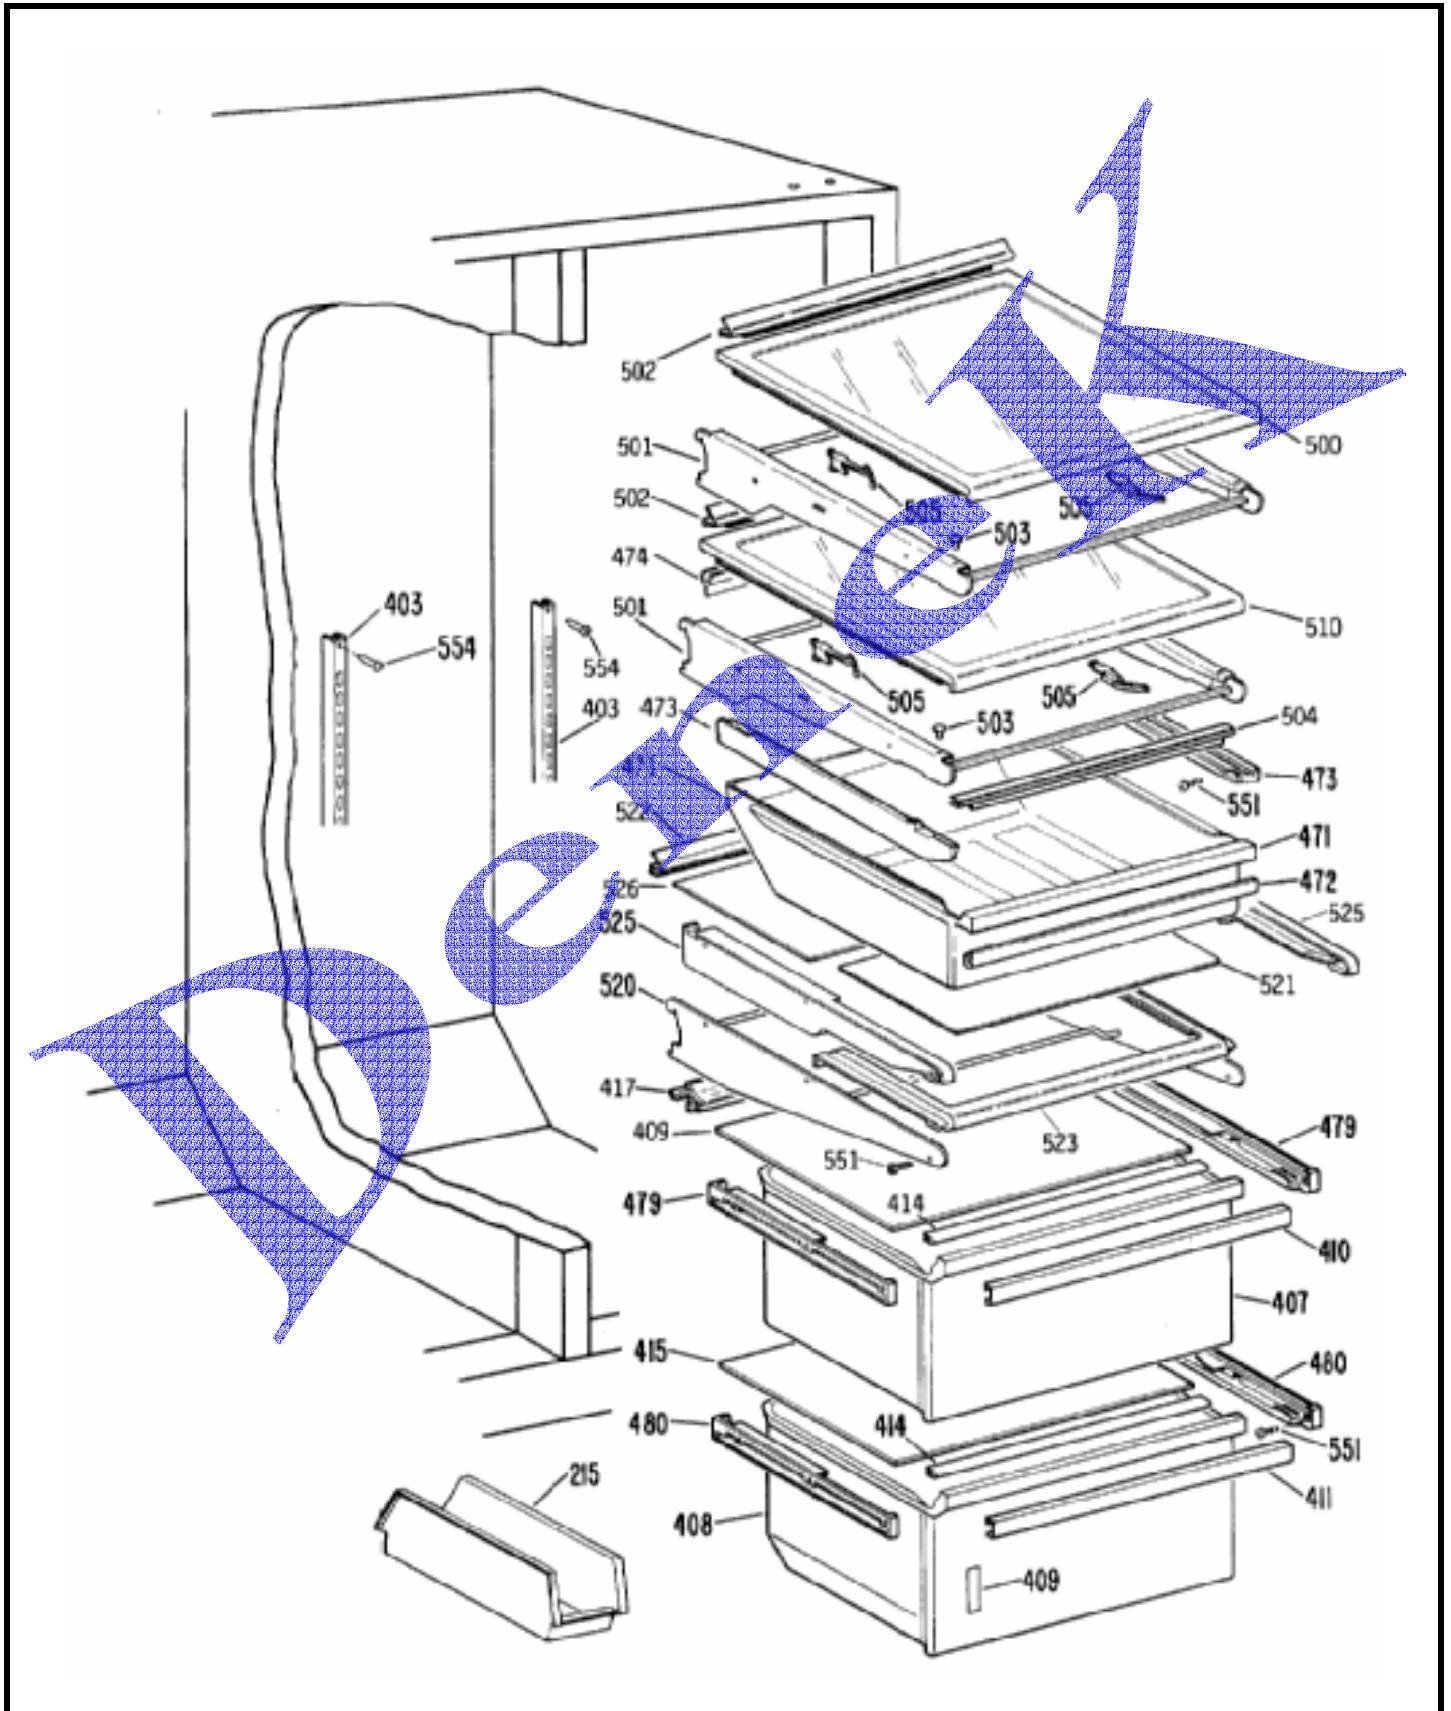

REFRIGERADOR GE TFHW24RRWH

IMAGEN 5

REFRIGERADOR GE TFHW24RRAWH

LISTADO DE PARTES

215	WR32X1243	BUCKET EGG
403	WR71X2124	TRACK CANT SHELF
407	WR32X1221	PAN UPPER
408	WR32X1222	PAN LOWER
409	WR32X1046	COVER PAN GLASS
409	WR02X8476	DECAL MEAT PAN
410	WR17X2976	HANDLE VEG PAN
411	WR17X2977	HANDLE VEG PAN
414	WR14X0406	GASKET PAN COVER FRT
415	WR32X0886	COVER PAN GLASS
417	WR02X7359	COVER REAR
471	WR02X8349	GROMMET SCR CLOSED
471	WR32X1228	PAN SNACK
472	WR38X1769	TRIM BRIGHT SNACK PAN
473	WR72X0211	SLIDE PAN LH
473	WR72X0210	SLIDE PAN RH
474	WR14X0412	SEAL PAN REAR
479	WR72X0207	SLIDE ASM LH
479	WR72X0206	SLIDE ASM RH
480	WR72X0208	SLIDE ASM RH
480	WR72X0209	SLIDE ASM LH
500	WR71X2242	SHELF CANT SPILLPRF
501	WR32X1266	FRAME ASM SPILLPRF
502	WR38X1791	REFLECTOR SPILLPRF
503	WR02X8573	BEARING SPILLPRF
504	WR14X0413	SEAL PAN FRONT
505	WR02X8575	SHELF STOP SPILLPRF LH
505	WR02X8574	SHELF STOP SPILLPRF RH
510	WR71X2244	SHELF CANT SPILLPRF SNK
520	WR71X2247	SHELF CANT TUCKAWAY
521	WR32X1267	SHELF GLASS TUCKAWAY
522	WR38X1792	REFLECTOR TUCKAWAY
523	WR71X2248	SHELF FRAME TUCKAWAY
525	WR72X0221	SLIDE TUCKAWAY LH
525	WR72X0220	SLIDE TUCKAWAY RH
526	WR32X1269	SHELF GLASS TUCKAWAY
551	WZ04X0244	SCR 8-18 AB RNDW 5/8 SS
554	WR01X1483	SCREW