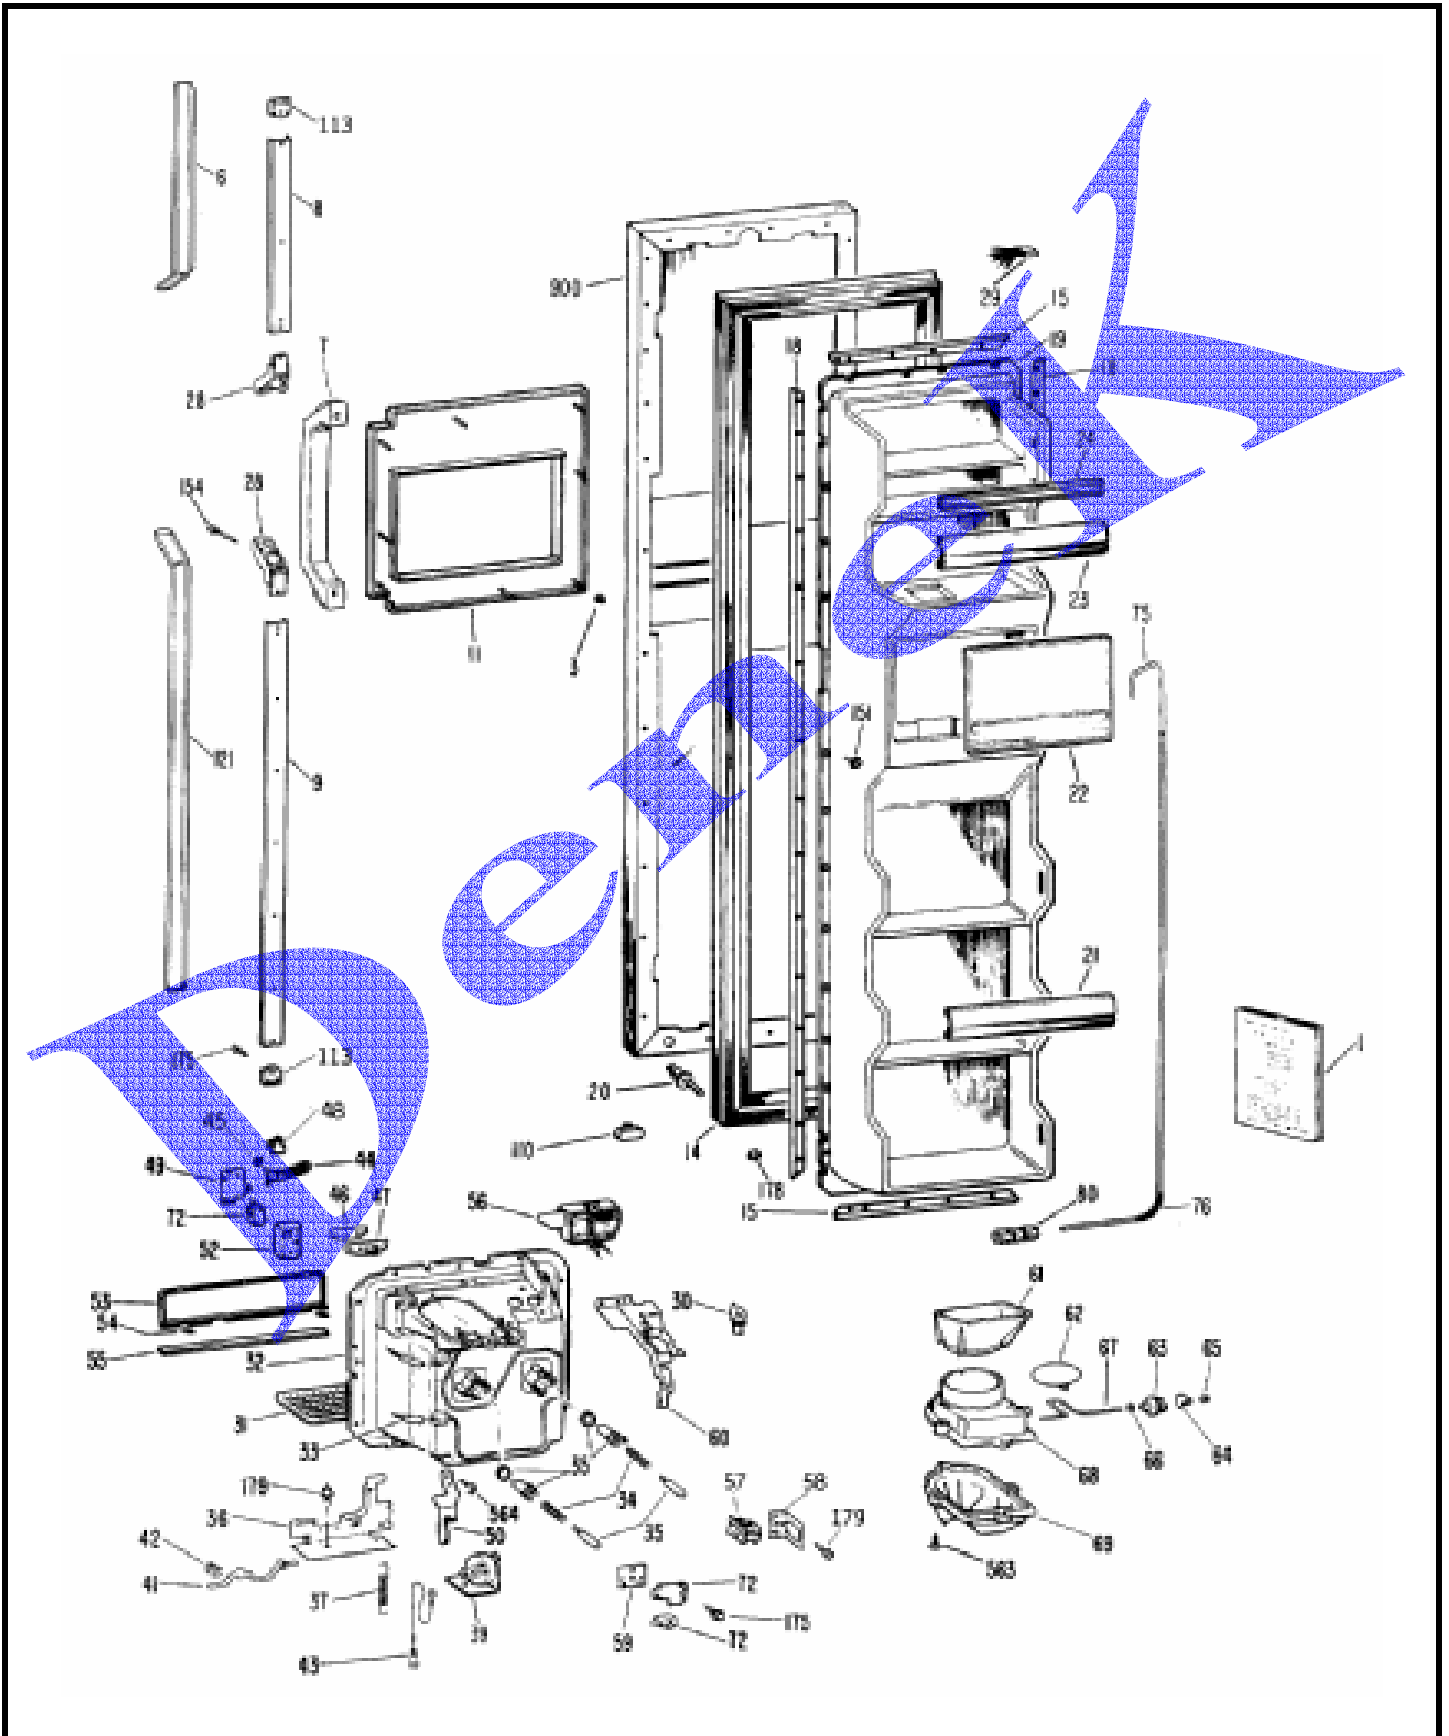

REFRIGERADOR GE TFHW24RRAWH

IMAGEN 1

REFRIGERADOR GE TFHW24RRAWH

LISTADO DE PARTES

1	31-5024	ATTENTION INSTALLER
1	49-6692	GUIDE OWNERS
3	WR02X3757	FASTENER TUBULAR
6	WR12X0848	INSERT HANDLE CHANNEL WH
7	WR12X0852	STIFFENER ASM
8	WR12X0621	CHANNEL HANDLE
9	WR12X0616	CHANNEL HANDLE
10	WR01X1766	SCREW
11	WR38X1764	TRIM RECESS DISP ASM
11	WR01X5469	NUT PAL
13	WR02X4540	SHIM CAM & DOOR STOP
14	WZ05X0164	SCR FAN MTR/BRKT
14	WR24X5233	GASKET FZ DOOR
15	WR17X1167	RETAINER STRIP
17	WR02X7491	SHIM RISER CAM
18	WR17X1169	RETAINER STRIP
19	WR77X0525	DOOR INNER FZ
20	WR23X0161	SWITCH-INTERLOCK-DISP
21	WR17X2984	FRONT DOOR SHELF
22	WR17X2920	COVER RECESS REAR ASM
23	WR17X2985	FRONT DOOR SHELF
24	WR71X1899	TRIM DOOR
28	WR02X8576	CAP END HANDLE
29	WR49X0308	HARNESS DOOR HINGE FZ
29	WR49X0201	HARNESS KIT RECESS
29	WR49X5102	TERMINAL BLOCK KIT
30	WR02X4571	GROMMET WATER FILL RECES
31	WR02X3953	GRILLE RECESS
32	WR17X2592	RECESS DISP
33	WR51X0313	HEATER RECESS & DUCT ASM
34	WR02X3951	SPRING-RECESS DUCT
35	WR01X1824	WASHER RECESS
35	WR02X4822	PLUNGER SCW & SLEEVE
36	WR02X8414	PLATE BEARING DISP
37	WR02X8403	SPRING DISP
39	WR09X0462	DELAY & BRKT ASM DISP
41	WR17X2820	CRANK TIME DELAY DISP
42	WR02X4234	BEARING CRANK DISP
43	WR02X8441	LANYARD ASM DISP
44	WR02X4460	LEVER SELECTOR SWITCH
45	WR02X4240	RETAINER RING EXT
45	WZ04X0364	SCREW
46	WR02X8191	PAD CRADLE WHITE
47	WR02X3948	CRADLE DISP
48	WR02X8192	KNOB SELECTOR DISP WH
49	WR02X4242	PLATE SELECTOR SWITCH
50	WR17X1259	SUPPORT SELECTOR SWITCH