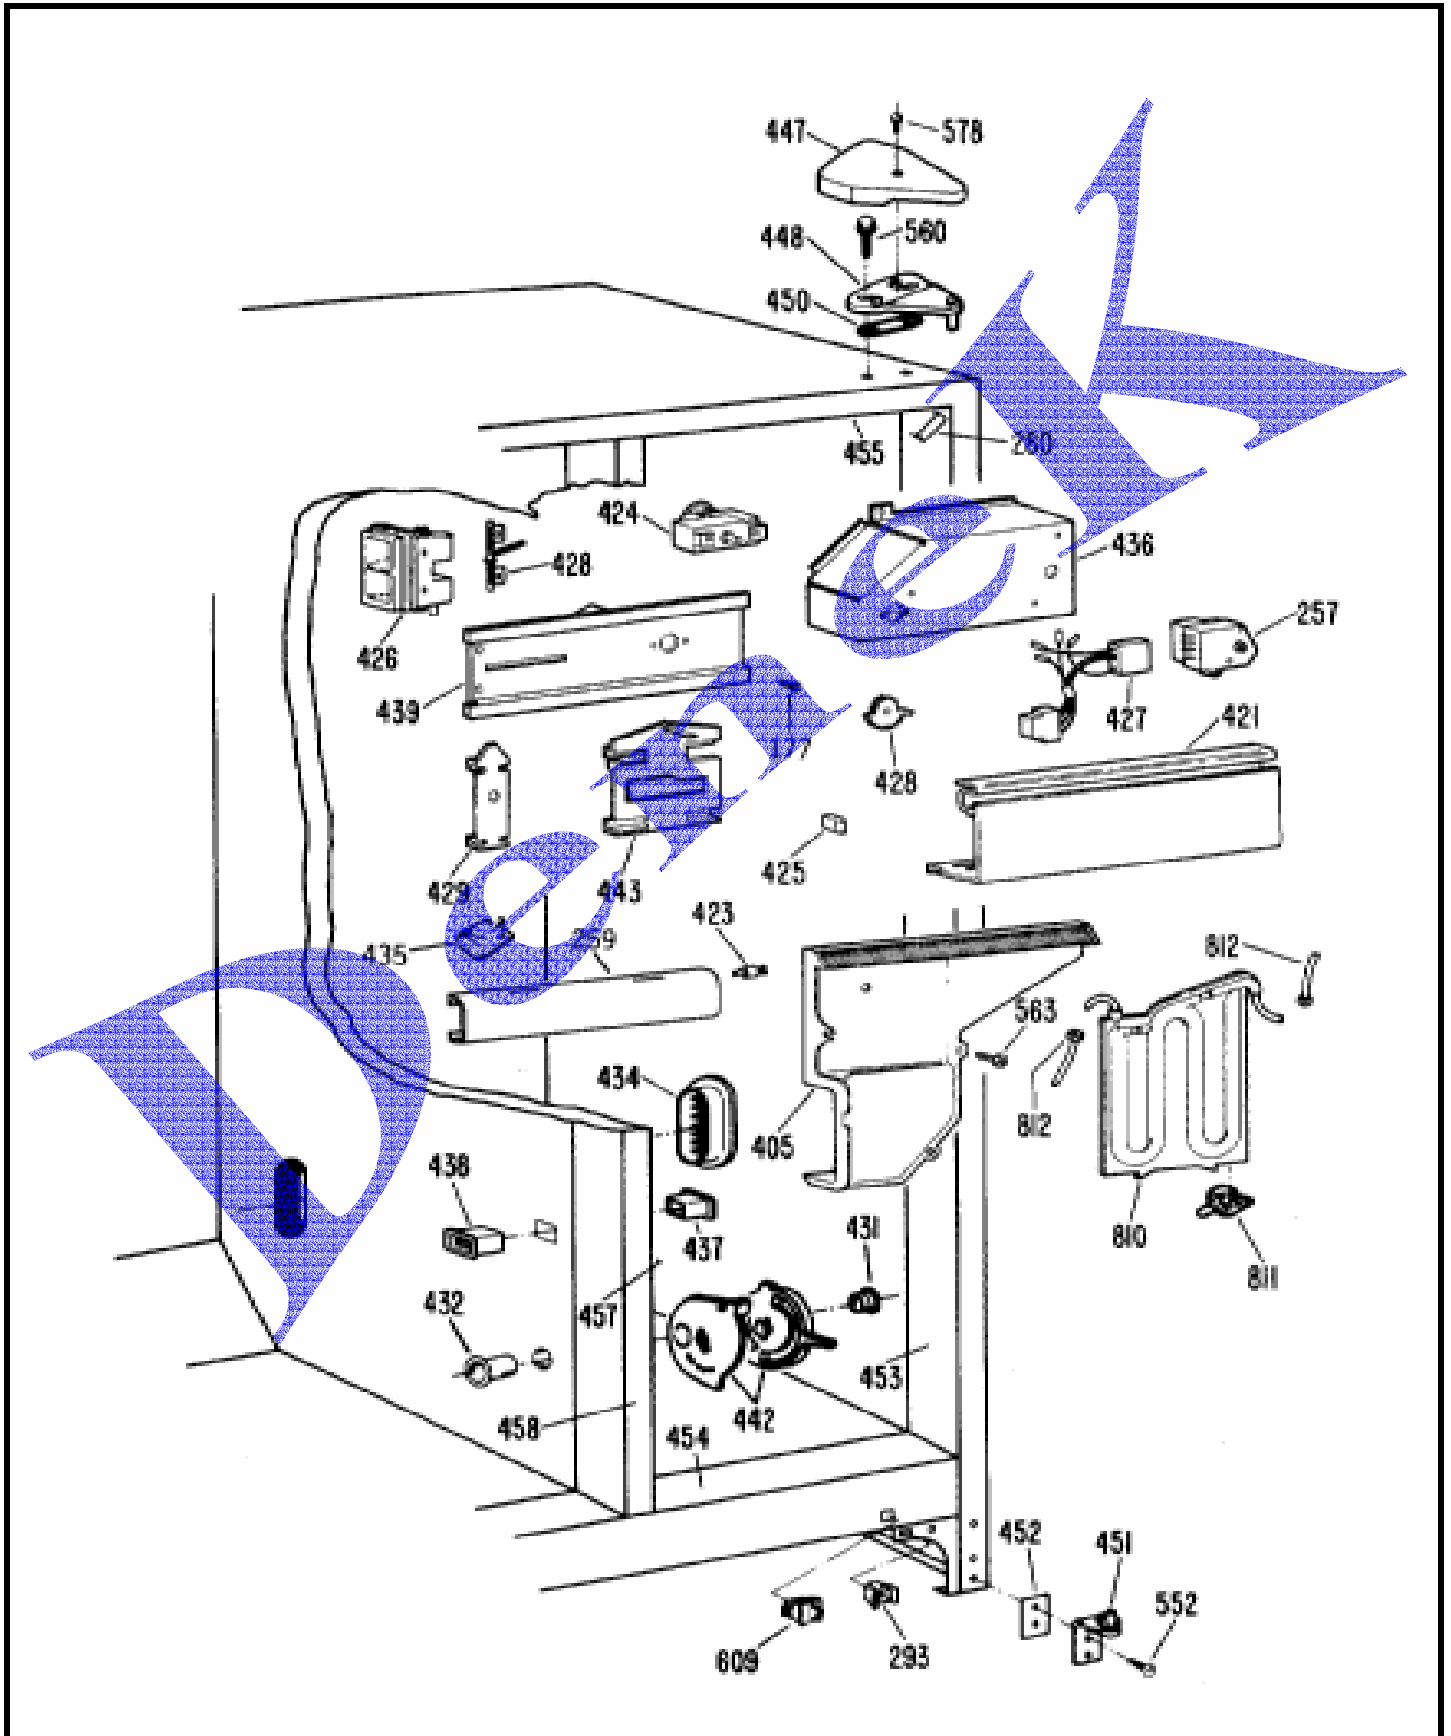

REFRIGERADOR GE TFHW24RRAWH

IMAGEN 4

REFRIGERADOR GE TFHW24RRAWH

LISTADO DE PARTES

177	WR01X5034	SCREW 8-18 A HX 1/2 S
257	WR09X0489	CONTROL DEFROST
259	WR17X2555	SHIELD LIGHT
280	WR02X8518	CAP CORNER OC (WH)
293	WR02X7080	CLIP-O. CASE-END CAP
405	WR17X1523	DUCT AIR & GASKET ASM FF
405	WR14X0264	TAPE FOAM
421	WR17X2975	SHIELD LIGHT FF
423	WR02X6347	SUPPORT SHIELD TOP
424	WR09X0499	CONTROL TEMP
425	WR02X8398	KNOB CONTROL
426	WR14X0369	GASKET FOAM
426	WR02X8514	HOUSING NOZZLE
426	WR02X4834	INSUL FOAM NOZZLE
427	WR23X0357	HARNESS CONTROL MOD
428	WR02X8513	GEAR CONTROL TEMP
428	WR02X8582	CONTROL DAMPER
429	WR02X8516	SLIDE DAMPER
431	WR02X8434	CAP MULLION DUCT
432	WR02X3886	DUCT MULLION
434	WR02X4542	DUCT AIR RETURN ASM FF
435	STD372402	LAMP 40W 120V
435	WR02X8265	SOCKET & TERMINAL ASM
436	WR02X7736	BRACKET CONTROL MOD
439	WR17X2922	CHANNEL CONTROL
442	WR02X3884	BEZEL CONTROL
442	WR02X7035	DAMPER ASM.
442	WR02X3883	KNOB CONTROL
443	WR02X8570	RACK CONTROL TEMP
447	WR02X8262	HINGE COVER WH
448	WR13X0616	HINGE TOP ASM
450	WR02X4194	SHIM HINGE TOP
451	WR13X0614	HINGE BTM PIN CAM ASM
452	WR02X7143	NUTSTRIP HINGE BTM
453	WR40X1631	BREAKER STRIP R/S FF
454	WR40X1629	BREAKER STRIP BTM FF
455	WR40X1635	BREAKER STRIP TOP FF
457	WR40X1640	BREAKER STRIP L/S FF
458	WR02X7033	BRACKET MULLION BTM.
458	WR02X7031	BRACKET MULLION TOP
458	WR40X1576	MULLION & TAB ASM(WHITE)
458	WR02X4739	NUT U
552	WR01X1587	SCREW
560	WR01X1806	SCREW
560	WR01X1249	SCREW
609	WR23X0193	SWITCH LIGHT WH