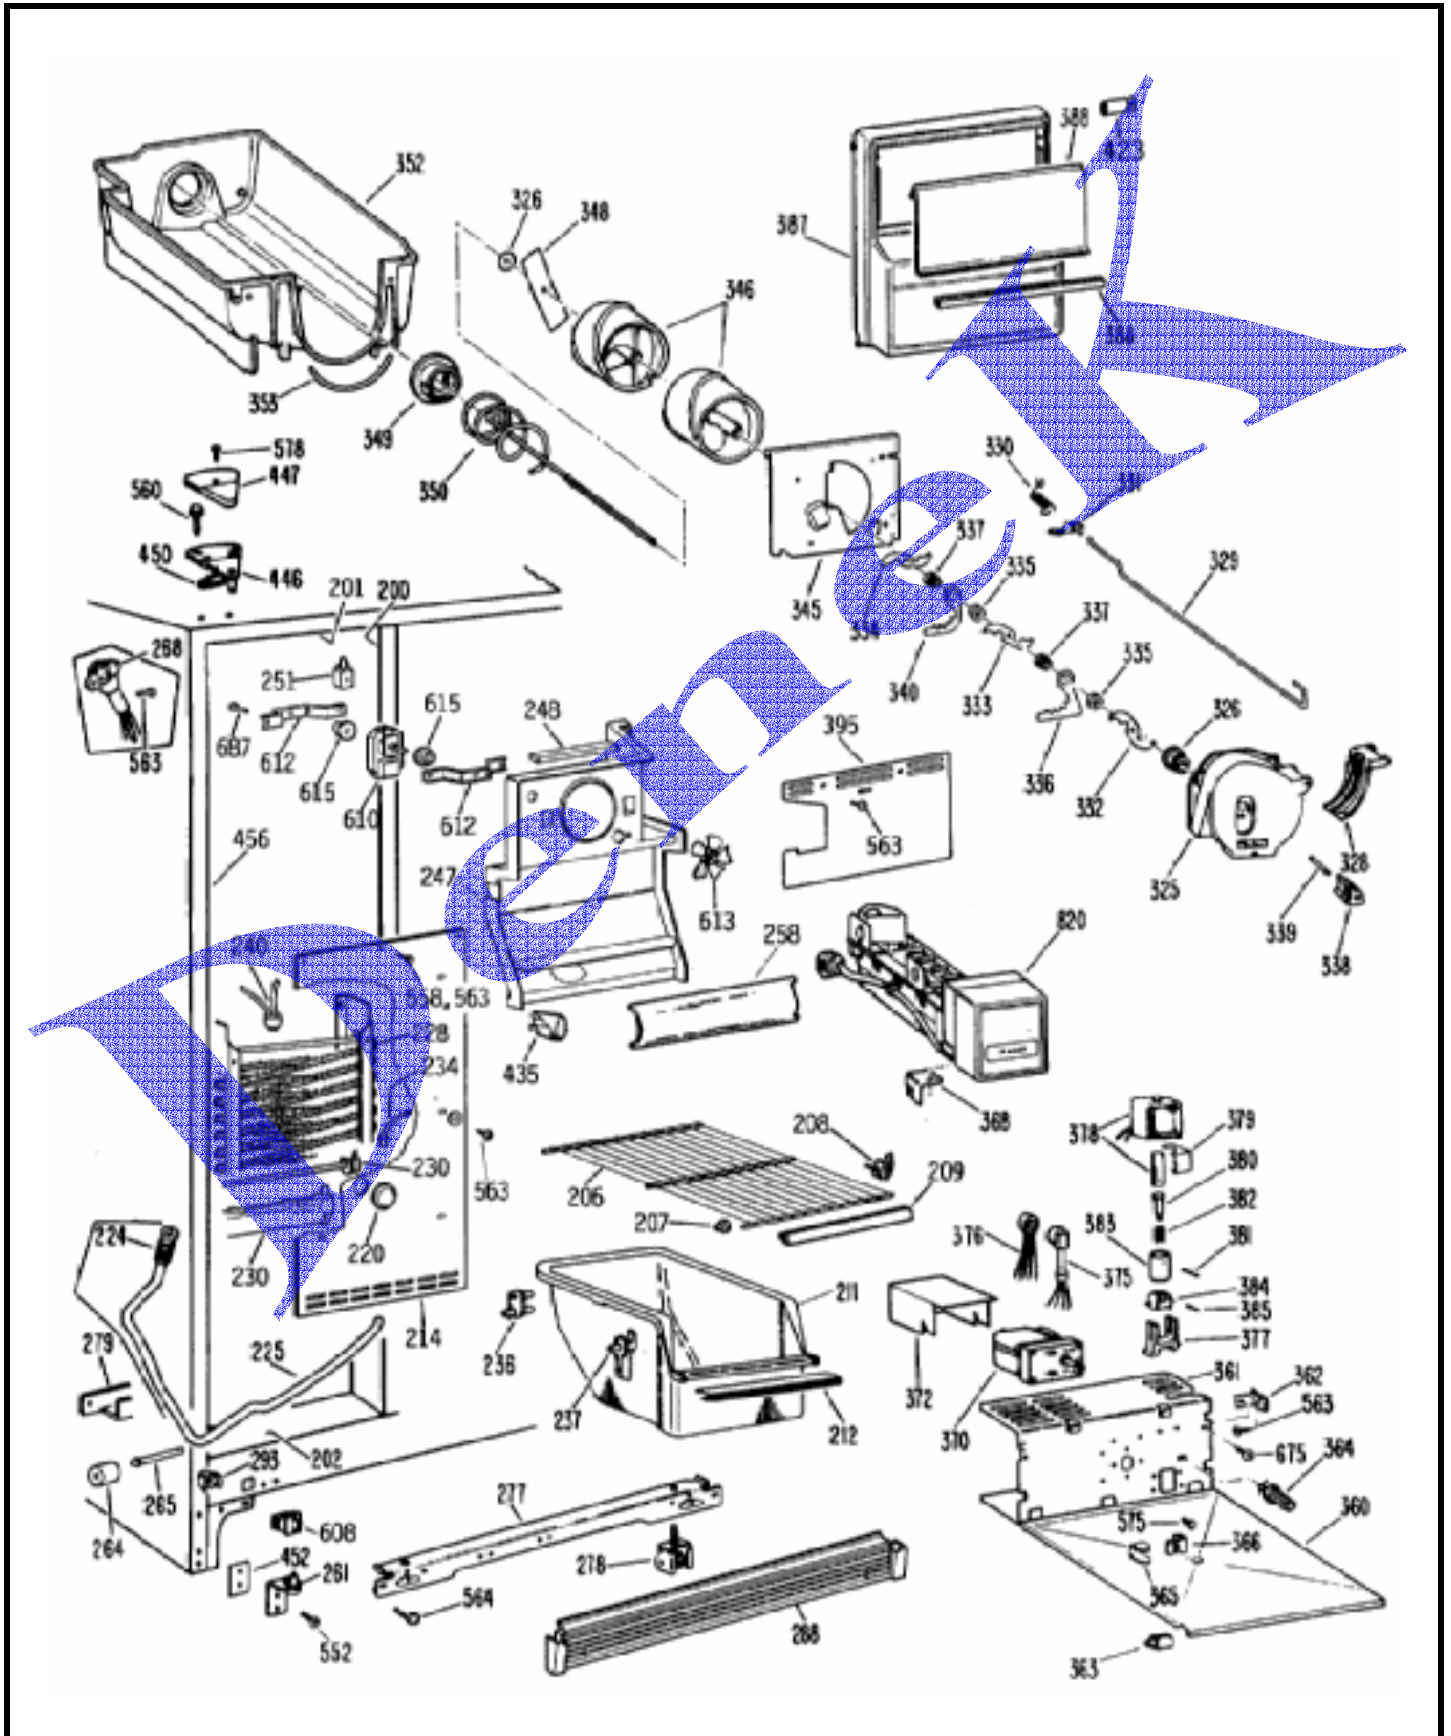

G.E REFRIGERADOR TFX20JRSAWW

IMAGEN 2

G.E REFRIGERADOR TFX20JRSAWW

LISTADO DE PARTES

200	WR40X1673	BREAKER STRIP R/S FRZ
201	WR40X1671	BREAKER STRIP TOP FRZ
202	WR40X1669	BREAKER STRIP BTM FRZ
206	WR71X1888	SHELF FZ
207	WR02X4676	GROMMET SHELF
208	WR02X4674	SUPPORT SHELF
209	WR38X1753	TRIM SHELF
211	WR21X0180	BASKET
212	WR17X2950	TRIM HANDLE BASKET
214	WR01X1332	RIVET-PLASTIC
214	WR17X3127	COVER EVAP
214	WR14X0274	GASKET EVAP. COVER
220	WR02X7926	PLUG BUTTON
224	WR02X8657	GROMMET DRAIN TUBE
225	WR02X4838	CLAMP
225	WR01X5042	CLAMP HOSE
225	WR02X8293	TUBE DRAIN
228	WR85X0282	LOW SIDE ASM
230	WR51X0342	HEATER DEF ASM
230	WR51X0343	HEATER DEF ASM
230	WR02X8671	BRACKET DEF HTR
234	WR23X0364	HARNESS DEF HEATER TOP
234	WR23X0365	HARNESS DEF HTR BTM
236	WR02X4548	SUPPORT BASKET-REAR
237	WR02X7036	SUPPORT BASKET-FRONT
240	WR50X0122	THERMOSTAT DEF
247	WR02X4845	SUPPORT ORIFICE
247	WR17X3135	ORIFICE EVAP FAN
248	WR14X0272	FOAM STRIP
251	WR02X2880	SUPPORT TWIST
258	WR17X1407	SHIELD LIGHT
261	WR13X0615	HINGE BTM PIN & CAM ASM
264	WR02X3594	WHEEL MOBILITY
265	WR02X3595	AXLE WHEEL
265	WR02X4742	AXLE WHEEL
265	WR02X3598	COTTER PIN
268	WR23X0312	IM RECEPACLE
277	WR17X3117	RAIL MACH MTG FRT
278	WR02X4858	WHEEL ASM FRT
279	WR17X3118	RAIL MACH MTG REAR
288	WR74X0215	GRILLE BASE BK
288	WR74X0225	GRILLE BASE WH
293	WR02X7080	CLIP-O CASE-END CAP
325	WR17X2061	HOUSING CRUSHER DISP
326	WR01X1585	NUT AUGER
326	WR01X1367	RETAINER RING E
326	WR01X1366	WASHER