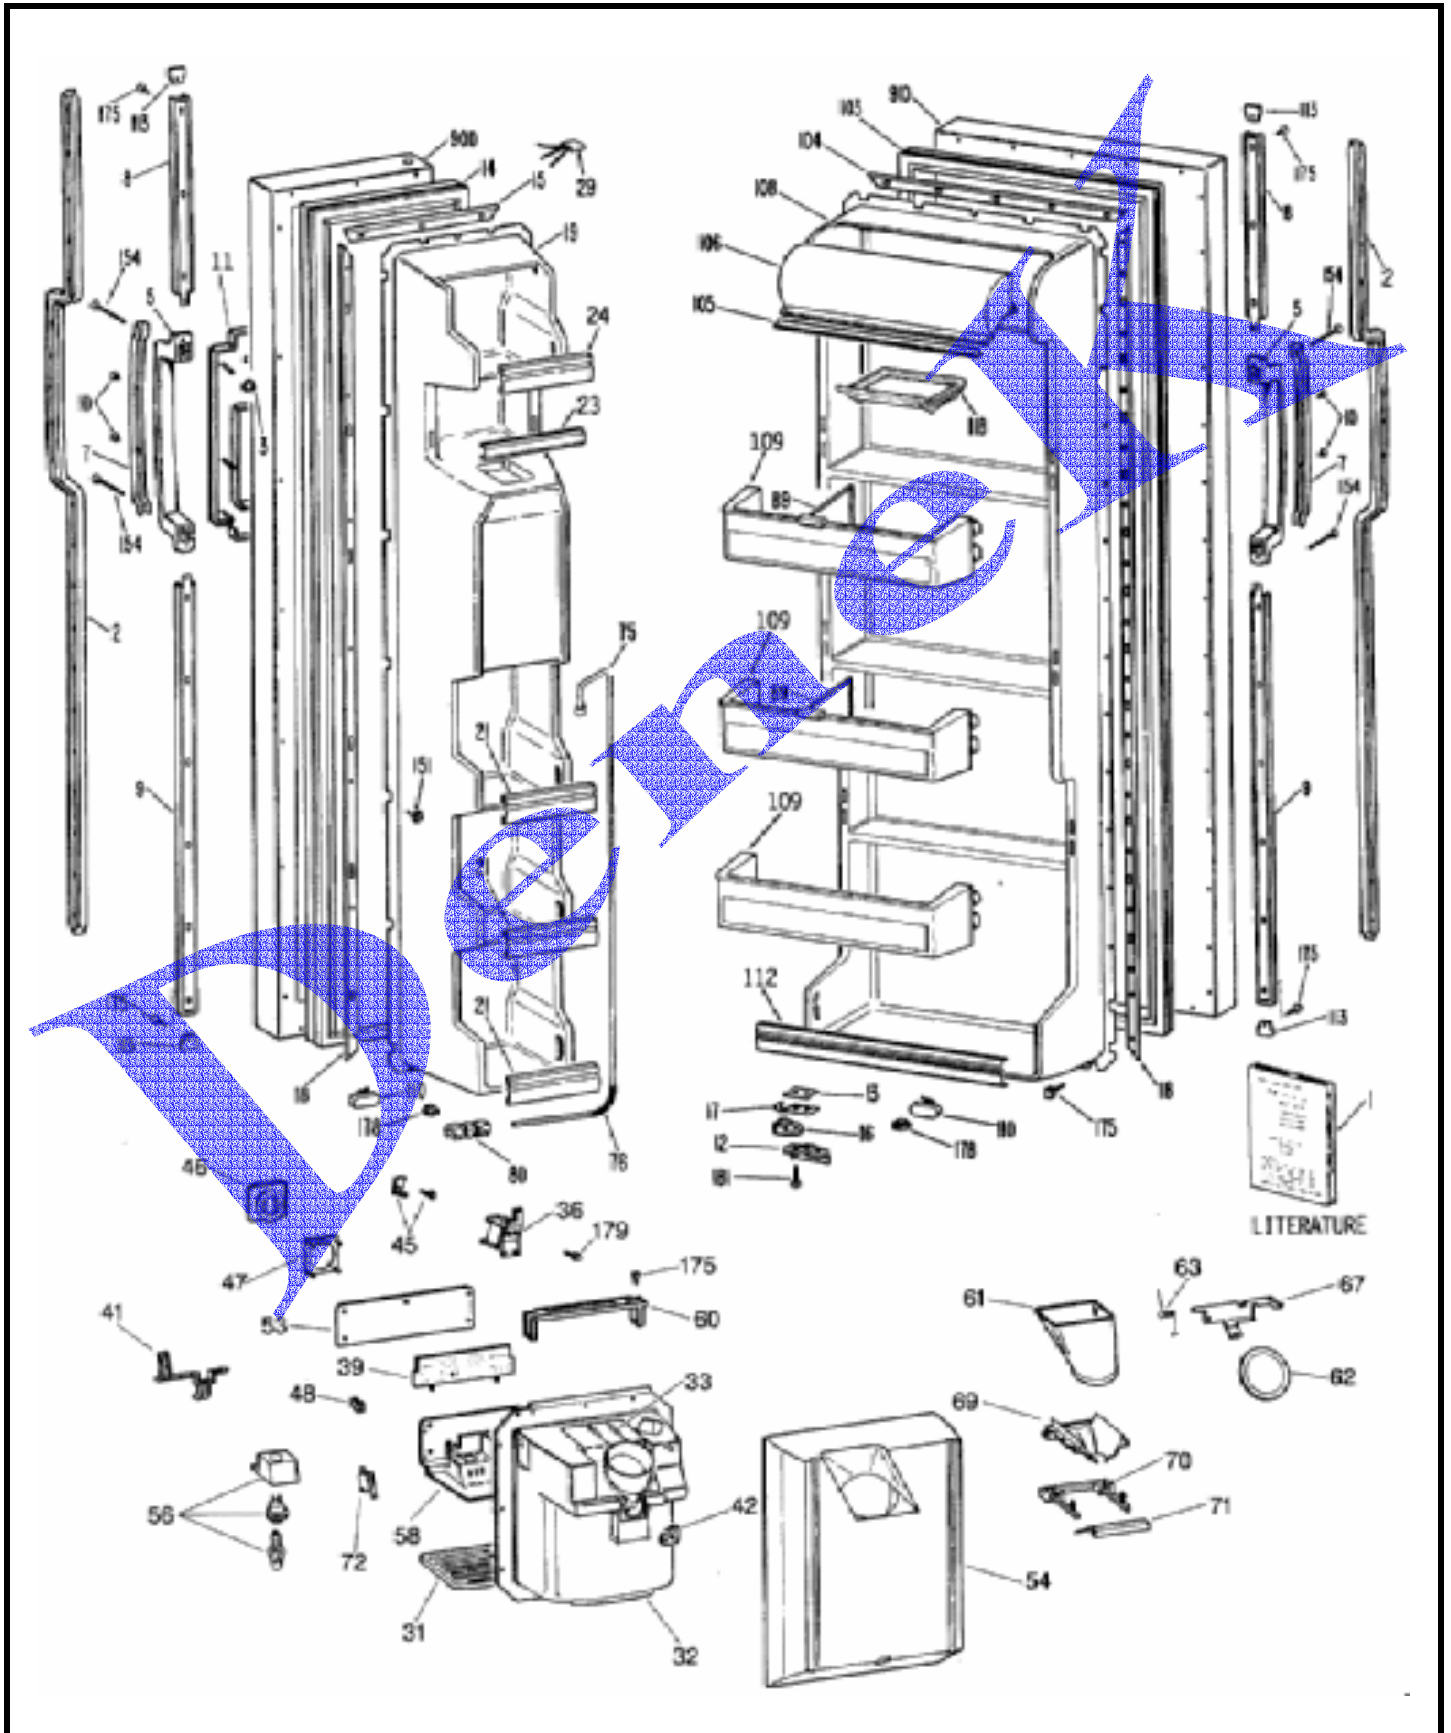

G.E REFRIGERADOR TFX20JRSAWW

IMAGEN 1

G.E REFRIGERADOR TFX20JRSAWW

LISTADO DE PARTES

1	49-6718	GUIDE OWNERS
1	31-5024	ATTENTION INSTALLER
1	SR2811	PM MINI MANUAL WIRING
2	WR12X0739	INSERT DR HANDLE
2	WR12X0622	INSERT CHANNEL HANDLE
3	WR02X8669	FASTENER TUBULAR
5	WR12X0618	HANDLE DOOR
7	WR12X0620	STIFFENER HANDLE
8	WR12X0872	CHANNEL HANDLE
9	WR12X0873	CHANNEL HANDLE
10	WR01X1766	SCREW
11	WR38X1920	TRIM ASM DISP WH
11	WR38X1923	TRIM ASM DISP BK
12	WR02X4537	STOP DOOR
13	WR02X4540	SHIM CAM & DOOR STOP
13	WR02X4599	NUTSTRIP
14	WR24X0527	GASKET DOOR FZ WH
14	WZ05X0164	SCR FAN MTR/BRKT
15	WR17X3119	RETAINER STRIP
16	WR02X4901	HINGE CAM RISER
17	WR02X7491	SHIM RISER CAM
18	WR17X1169	RETAINER STRIP
19	WR77X0600	DOOR INNER FZ
21	WR17X2953	FRONT DOOR SHELF
23	WR17X3221	FRONT DOOR SHELF
24	WR17X3222	FRONT DOOR SHELF
29	WR49X0350	HARNES DR HINGE FZ
31	WR02X8656	GRILLE RECESS CH
32	WR17X3138	RECESS DISP BK
32	WR17X3177	RECESS DISP WH
33	WR51X0353	HEATER RECESS
36	WR62X0070	SOLENOID & BRACKET ASM
39	WR55X0042	MODULE TIME DELAY
41	WR17X3088	CRADLE ACTUATOR
42	WR02X8650	CLIP WATER GROMMET
45	WR02X8661	RETAINER RECESS DOOR
45	WR01X1854	SCR 5-20 HILO PHR 5/16 S
46	WR02X8702	PAD ACTUATOR BK
46	WR02X8704	PAD ACTUATOR WH
47	WR02X8681	SUPPORT ACTUATOR PAD BK
47	WR02X8664	SUPPORT ACTUATOR PAD WH
48	WR02X8723	KNOB RECESS DISP CH
53	WR17X3220	NAMEPLATE RECESS ASM
53	WR17X3223	NAMEPLATE RECESS ASM
54	WR17X3133	INSULATION RECESS
56	STD372071	LAMP 7C7
56	WR02X8725	REFLECTOR LAMP SOCKET