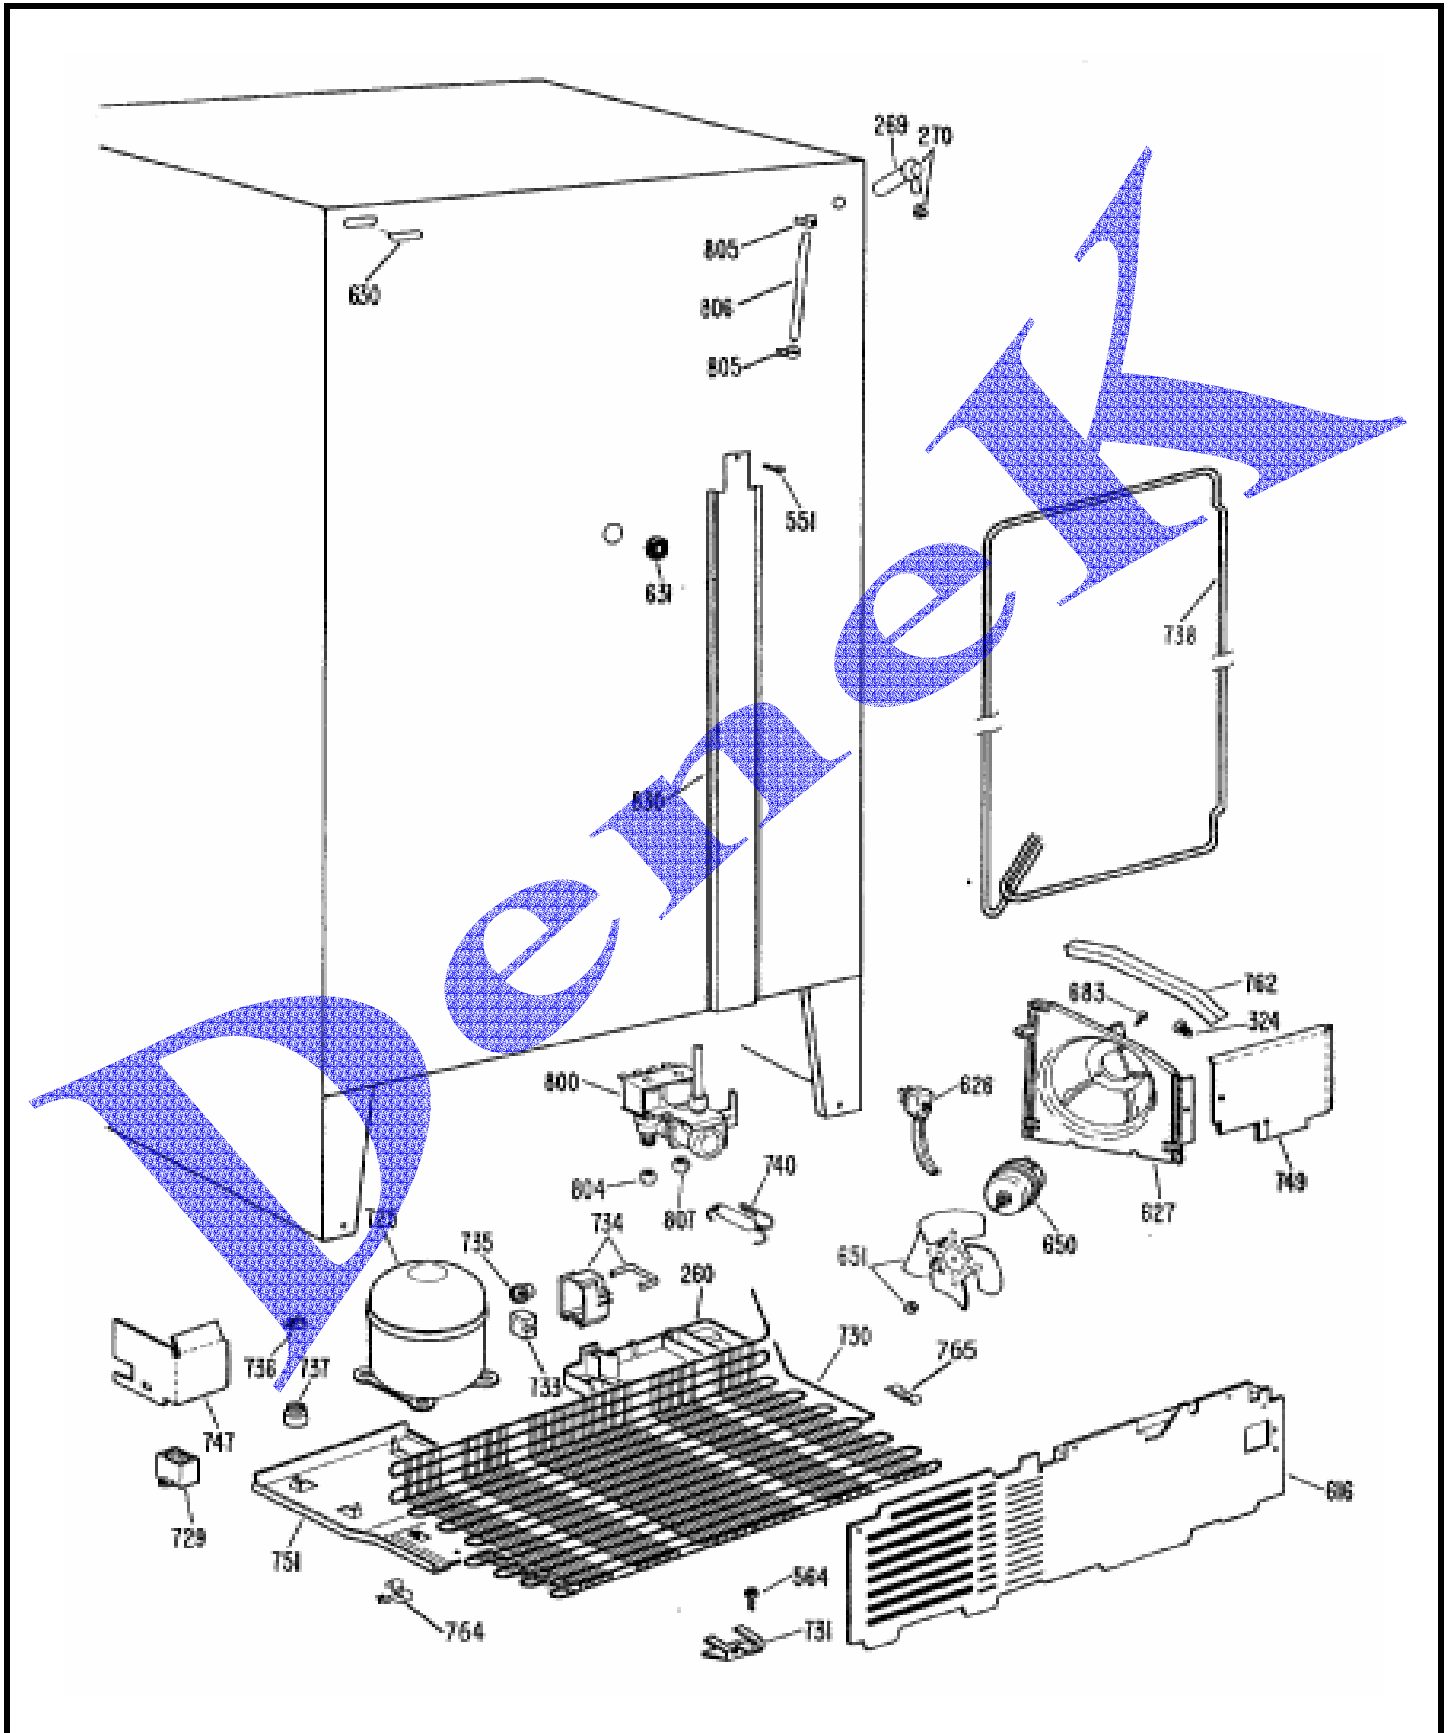

G.E REFRIGERADOR TFX20JRSAWW

IMAGEN 4

G.E REFRIGERADOR TFX20JRSAWW

LISTADO DE PARTES

260	WR32X1300	PAN WATER DISPOSAL
269	WR02X7927	TUBE WATER FILL
270	WR02X7385	GROMMET
270	WR01X5223	CLAMP HOSE
324	WR02X7069	PLUG BUTTON LG WH
551	WZ04X0244	SCR 8-18 AB RNDW 5/8 SS
564	WR01X1194	SCREW
616	WR82X0328	COVER ACCESS ASM
626	WR01X5278	CLAMP CABLE
626	WR23X0108	POWER CORD
627	WR17X3108	HOUSING COND FAN
630	WR02X4097	PLUG BUTTON WH
650	WR60X0187	MOTOR COND FAN
651	WR01X1515	NUT LOCKING
651	WR60X0212	BLADE COND FAN ASM
651	WR01X1714	WASHER
683	WR01X1825	SCREW
725	WR87X0424	HIGH SIDE ASM
729	WR62X0052	CAPACITOR
730	WR84X0163	CONDENSER ASM
731	WR02X4850	CLIP CONDENSER
733	WR07X0200	RELAY
734	WR02X7834	COVER RELAY
734	WR02X7226	CLAMP-COVER
735	WR08X0113	OVERLOAD
736	WR02X8583	CLIP COMP MTNG
737	WR02X7238	GROMMET COMP MTG
738	WR02X7064	CLIP COND LOOP
738	WR84X0169	TUBE COND LOOP ASM
740	WR86X0086	DRYER
747	WR17X3123	BAFFLE PAPER SHIELD
749	WR17X3110	BAFFLE SIDE DISCH
751	WR17X3101	PLATE COMP MTG
762	WR02X7493	FOAM STRIP SE ADH
764	WR02X8222	CLIP COND RECIP
765	WR02X8649	CLIP COND
800	WR57X0098	WATER VALVE ASM.
804	WR57X0057	NUT & SLEEVE
804	WR02X4046	INSERT
805	WR02X3736	CLAMP TUBE
806	WR17X2049	WATER LINE
807	WR02X4048	NUT & SLEEVE 5/16"
830	WR17X3087	COVER WIRING CASE RR WH